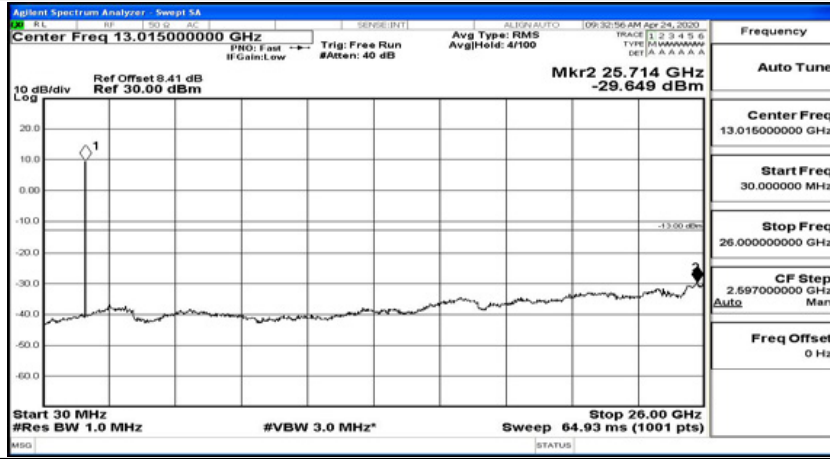

(Channel Bandwidth:20 MHz)\_LCH\_16QAM\_1RB#0

(Channel Bandwidth:20 MHz)\_LCH\_16QAM\_1RB#49

(Channel Bandwidth:20 MHz)\_LCH\_16QAM\_1RB#99

(Channel Bandwidth:20 MHz)\_MCH\_16QAM\_1RB#0

(Channel Bandwidth:20 MHz)\_MCH\_16QAM\_1RB#49