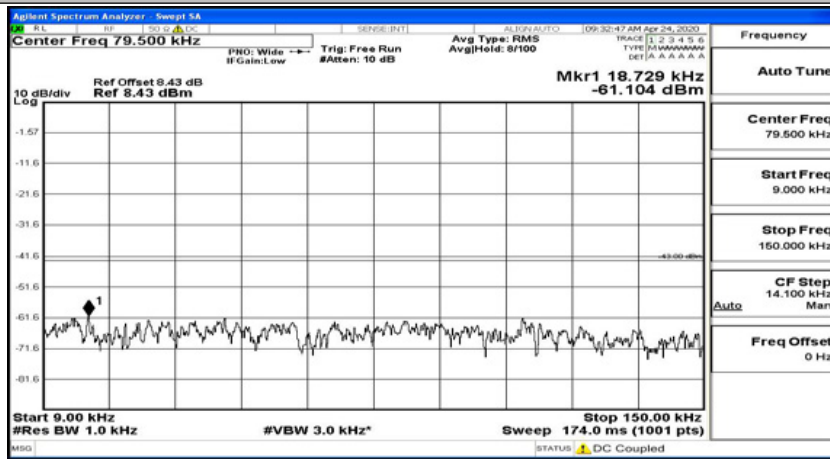

(Channel Bandwidth:20 MHz)\_LCH\_16QAM\_1RB#0

(Channel Bandwidth:20 MHz)\_LCH\_16QAM\_1RB#49

(Channel Bandwidth:20 MHz)\_LCH\_16QAM\_1RB#99

(Channel Bandwidth:20 MHz)\_MCH\_16QAM\_1RB#0

(Channel Bandwidth:20 MHz)\_MCH\_16QAM\_1RB#49