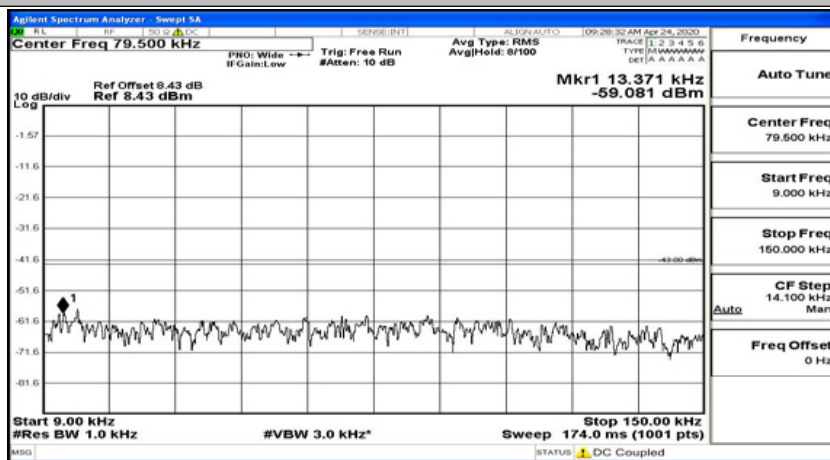

(Channel Bandwidth: 15 MHz)\_MCH\_QPSK\_1RB#37

(Channel Bandwidth:15 MHz)\_MCH\_QPSK\_1RB#74

(Channel Bandwidth:15 MHz)\_HCH\_QPSK\_1RB#0

(Channel Bandwidth:15 MHz)\_HCH\_QPSK\_1RB#37

(Channel Bandwidth:15 MHz)\_HCH\_QPSK\_1RB#74

(Channel Bandwidth:15 MHz)\_LCH\_16QAM\_1RB#0

(Channel Bandwidth:15 MHz)\_LCH\_16QAM\_1RB#37

(Channel Bandwidth:15 MHz)\_LCH\_16QAM\_1RB#74

(Channel Bandwidth:15 MHz)\_MCH\_16QAM\_1RB#0

(Channel Bandwidth:15 MHz)\_MCH\_16QAM\_1RB#37