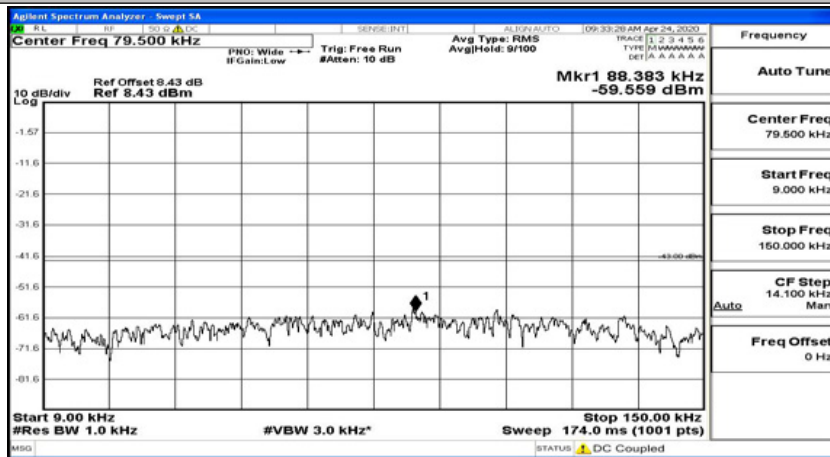

(Channel Bandwidth:20 MHz)_MCH_QPSK_1RB#99