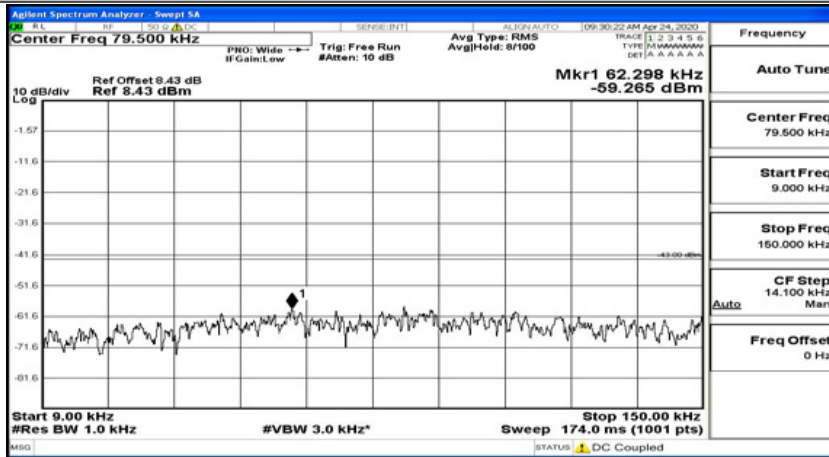

(Channel Bandwidth: 15 MHz)\_MCH\_QPSK\_1RB#37

(Channel Bandwidth:15 MHz)\_MCH\_QPSK\_1RB#74

(Channel Bandwidth:15 MHz)\_HCH\_QPSK\_1RB#0

(Channel Bandwidth:15 MHz)\_HCH\_QPSK\_1RB#37

(Channel Bandwidth:15 MHz)\_HCH\_QPSK\_1RB#74

(Channel Bandwidth:15 MHz)\_LCH\_16QAM\_1RB#0

(Channel Bandwidth:15 MHz)\_LCH\_16QAM\_1RB#37

(Channel Bandwidth:15 MHz)\_LCH\_16QAM\_1RB#74

(Channel Bandwidth:15 MHz)\_MCH\_16QAM\_1RB#0

(Channel Bandwidth:15 MHz)\_MCH\_16QAM\_1RB#37