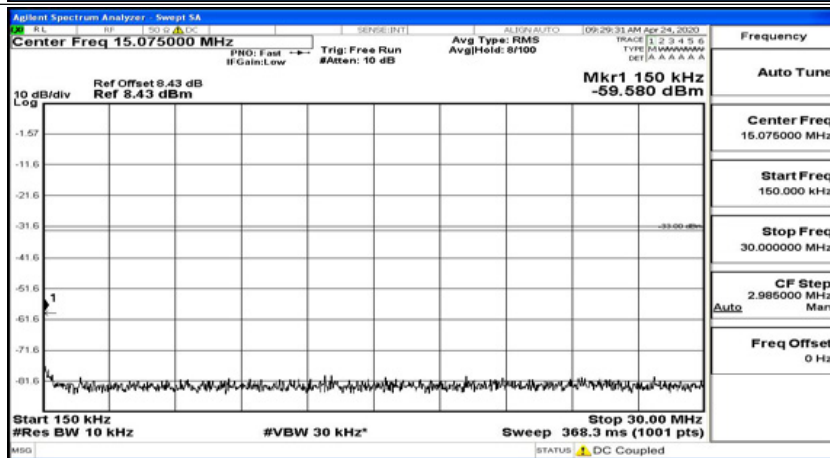

(Channel Bandwidth: 15 MHz)\_MCH\_QPSK\_1RB#37

(Channel Bandwidth:15 MHz)\_MCH\_QPSK\_1RB#74

(Channel Bandwidth:15 MHz)\_HCH\_QPSK\_1RB#0

(Channel Bandwidth:15 MHz)\_HCH\_QPSK\_1RB#37

(Channel Bandwidth:15 MHz)\_HCH\_QPSK\_1RB#74

(Channel Bandwidth:15 MHz)\_LCH\_16QAM\_1RB#0

(Channel Bandwidth:15 MHz)\_LCH\_16QAM\_1RB#37

(Channel Bandwidth:15 MHz)\_LCH\_16QAM\_1RB#74

(Channel Bandwidth:15 MHz)\_MCH\_16QAM\_1RB#0

(Channel Bandwidth:15 MHz)\_MCH\_16QAM\_1RB#37