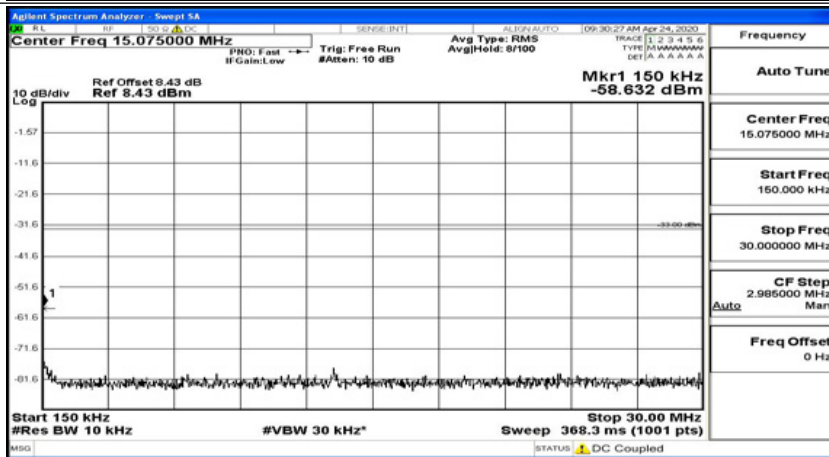

(Channel Bandwidth: 15 MHz)\_MCH\_QPSK\_1RB#37

(Channel Bandwidth:15 MHz)\_MCH\_QPSK\_1RB#74

(Channel Bandwidth:15 MHz)\_HCH\_QPSK\_1RB#0

(Channel Bandwidth:15 MHz)\_HCH\_QPSK\_1RB#37

(Channel Bandwidth:15 MHz)\_HCH\_QPSK\_1RB#74

(Channel Bandwidth:15 MHz)\_LCH\_16QAM\_1RB#0

(Channel Bandwidth:15 MHz)\_LCH\_16QAM\_1RB#37

(Channel Bandwidth:15 MHz)\_LCH\_16QAM\_1RB#74

(Channel Bandwidth:15 MHz)\_MCH\_16QAM\_1RB#0

(Channel Bandwidth:15 MHz)\_MCH\_16QAM\_1RB#37