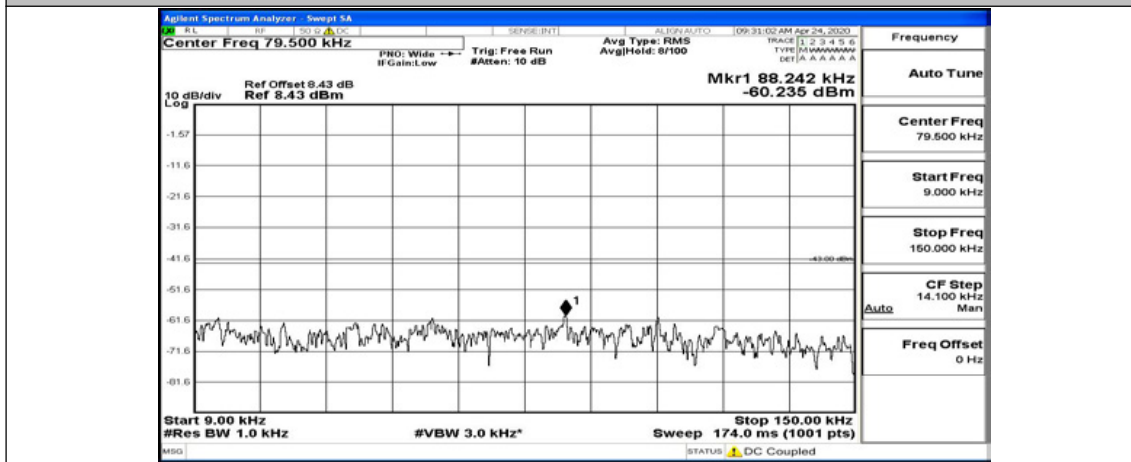

(Channel Bandwidth:15 MHz)\_LCH\_16QAM\_1RB#0

(Channel Bandwidth:15 MHz)\_LCH\_16QAM\_1RB#37

(Channel Bandwidth:15 MHz)\_LCH\_16QAM\_1RB#74

(Channel Bandwidth:15 MHz)\_MCH\_16QAM\_1RB#0

(Channel Bandwidth:15 MHz)\_MCH\_16QAM\_1RB#37

(Channel Bandwidth:15 MHz)\_MCH\_16QAM\_1RB#74

(Channel Bandwidth:15 MHz)\_HCH\_16QAM\_1RB#0

(Channel Bandwidth:15 MHz)\_HCH\_16QAM\_1RB#37

(Channel Bandwidth:15 MHz)\_HCH\_16QAM\_1RB#74