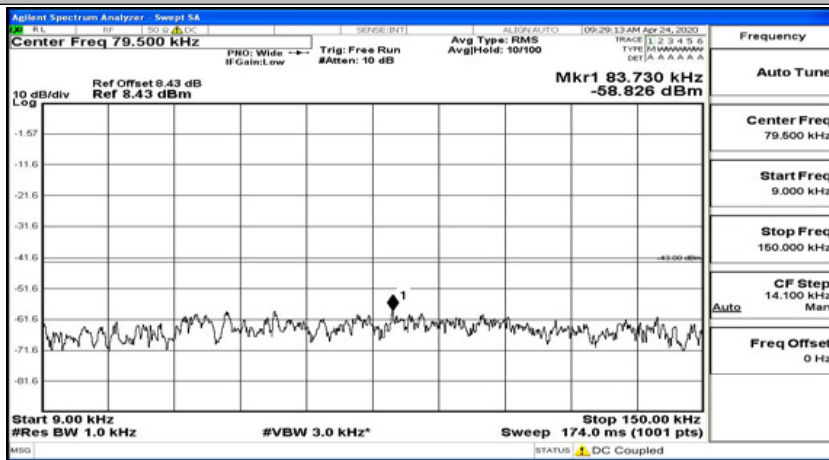

(Channel Bandwidth: 15 MHz)\_MCH\_QPSK\_1RB#37

(Channel Bandwidth:15 MHz)\_MCH\_QPSK\_1RB#74

(Channel Bandwidth:15 MHz)\_HCH\_QPSK\_1RB#0

(Channel Bandwidth:15 MHz)\_HCH\_QPSK\_1RB#37

(Channel Bandwidth:15 MHz)\_HCH\_QPSK\_1RB#74

(Channel Bandwidth:15 MHz)\_LCH\_16QAM\_1RB#0

(Channel Bandwidth:15 MHz)\_LCH\_16QAM\_1RB#37

(Channel Bandwidth:15 MHz)\_LCH\_16QAM\_1RB#74

(Channel Bandwidth:15 MHz)\_MCH\_16QAM\_1RB#0

(Channel Bandwidth:15 MHz)\_MCH\_16QAM\_1RB#37