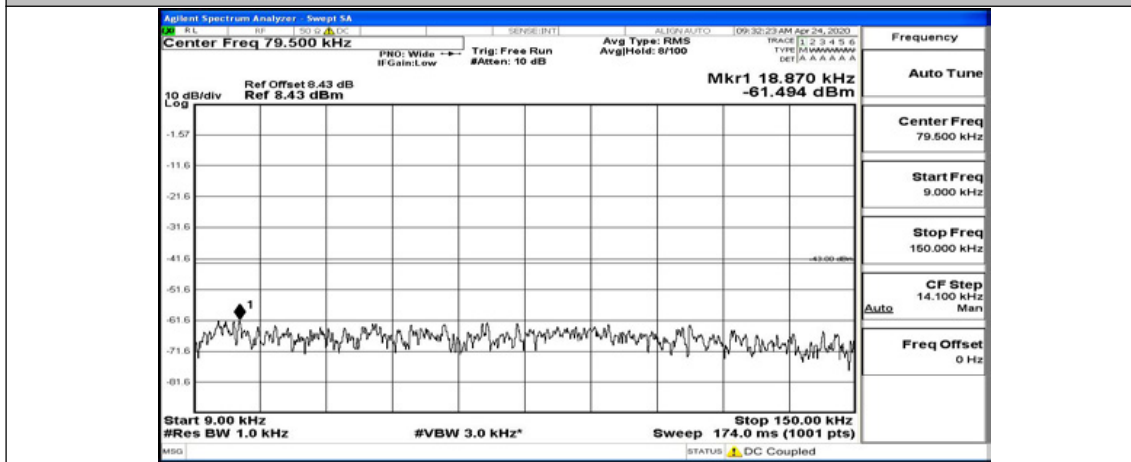

(Channel Bandwidth:20 MHz)_LCH_16QAM_1RB#0