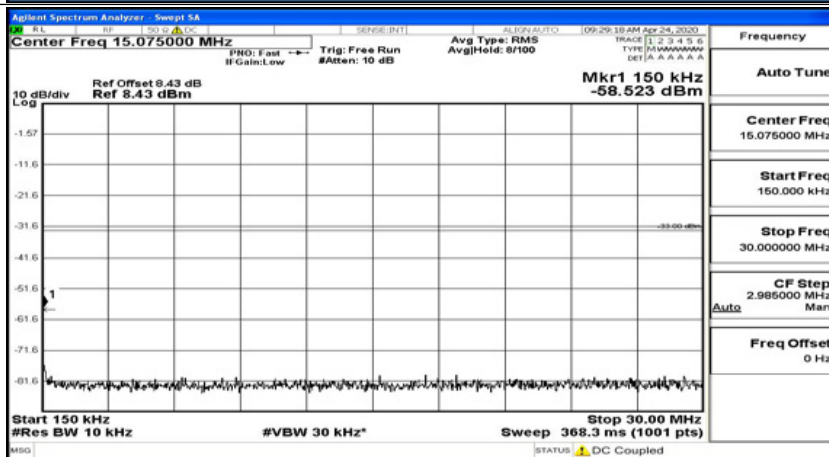

(Channel Bandwidth: 15 MHz)\_MCH\_QPSK\_1RB#37

(Channel Bandwidth:15 MHz)\_MCH\_QPSK\_1RB#74

(Channel Bandwidth:15 MHz)\_HCH\_QPSK\_1RB#0

(Channel Bandwidth:15 MHz)\_HCH\_QPSK\_1RB#37

(Channel Bandwidth:15 MHz)\_HCH\_QPSK\_1RB#74

(Channel Bandwidth:15 MHz)\_LCH\_16QAM\_1RB#0

(Channel Bandwidth:15 MHz)\_LCH\_16QAM\_1RB#37

(Channel Bandwidth:15 MHz)\_LCH\_16QAM\_1RB#74

(Channel Bandwidth:15 MHz)\_MCH\_16QAM\_1RB#0

(Channel Bandwidth:15 MHz)\_MCH\_16QAM\_1RB#37