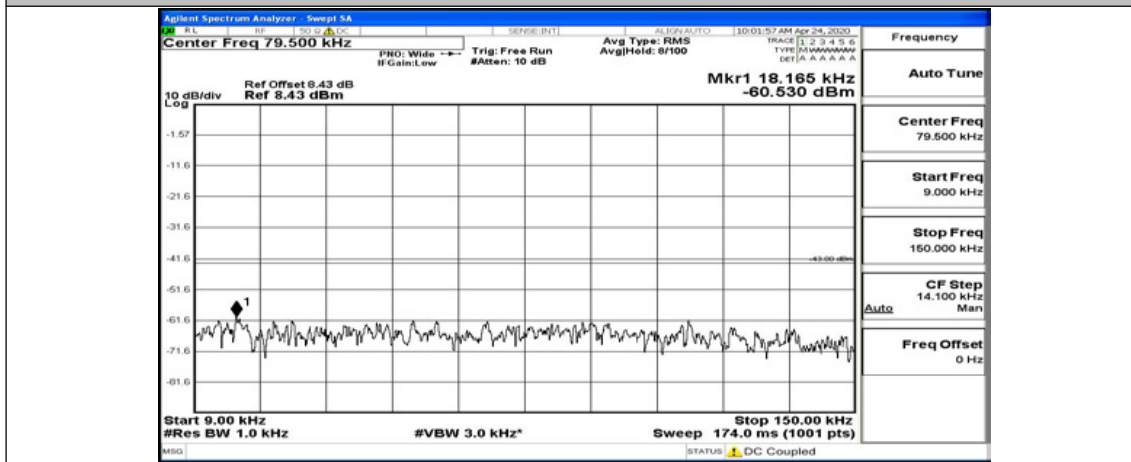

(Channel Bandwidth:20 MHz)_HCH_16QAM_1RB#0