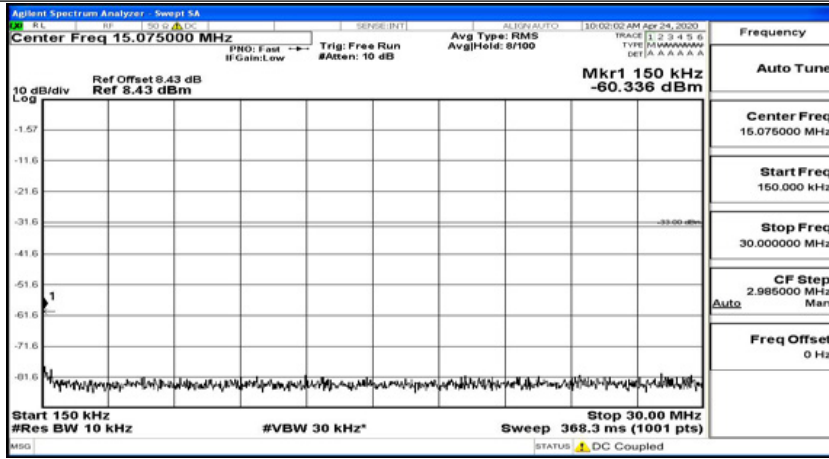

(Channel Bandwidth:20 MHz)_HCH_16QAM_1RB#49