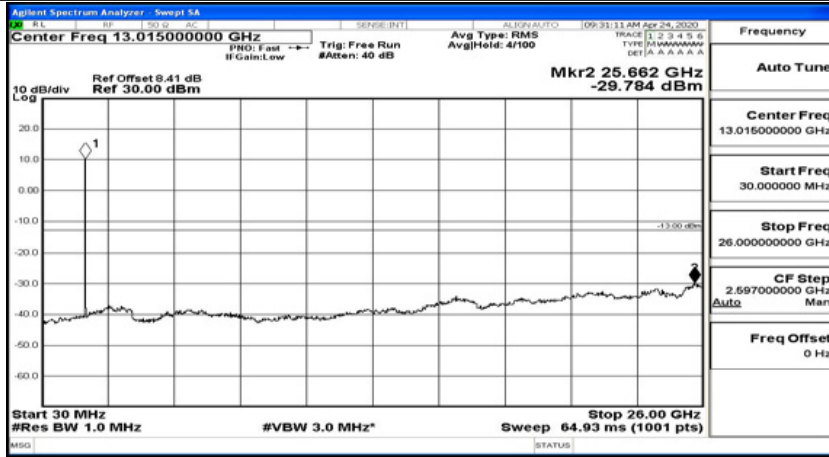

(Channel Bandwidth:15 MHz)_HCH_16QAM_1RB#37