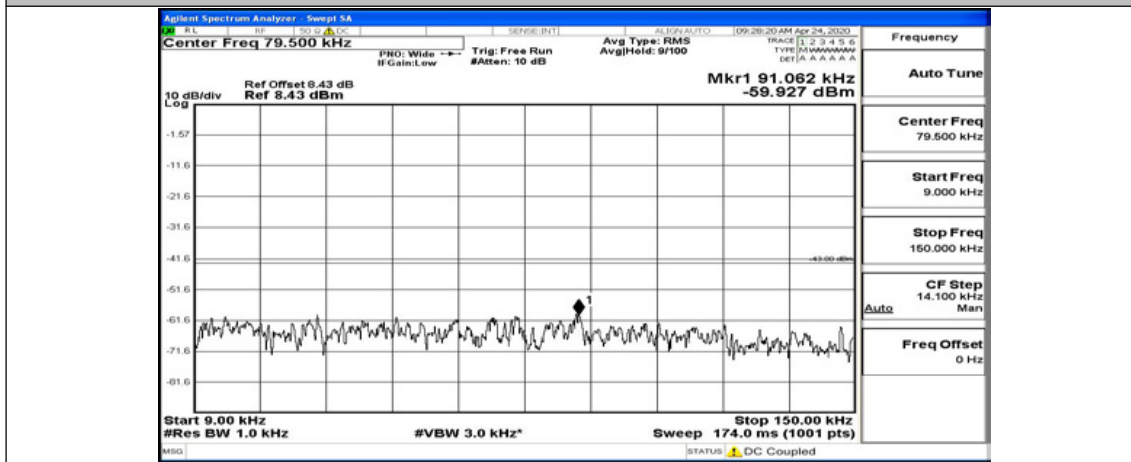

(Channel Bandwidth: 15 MHz)\_MCH\_QPSK\_1RB#37

(Channel Bandwidth:15 MHz)\_MCH\_QPSK\_1RB#74

(Channel Bandwidth:15 MHz)\_HCH\_QPSK\_1RB#0

(Channel Bandwidth:15 MHz)\_HCH\_QPSK\_1RB#37

(Channel Bandwidth:15 MHz)\_HCH\_QPSK\_1RB#74

(Channel Bandwidth:15 MHz)\_LCH\_16QAM\_1RB#0

(Channel Bandwidth:15 MHz)\_LCH\_16QAM\_1RB#37

(Channel Bandwidth:15 MHz)\_LCH\_16QAM\_1RB#74

(Channel Bandwidth:15 MHz)\_MCH\_16QAM\_1RB#0

(Channel Bandwidth:15 MHz)\_MCH\_16QAM\_1RB#37