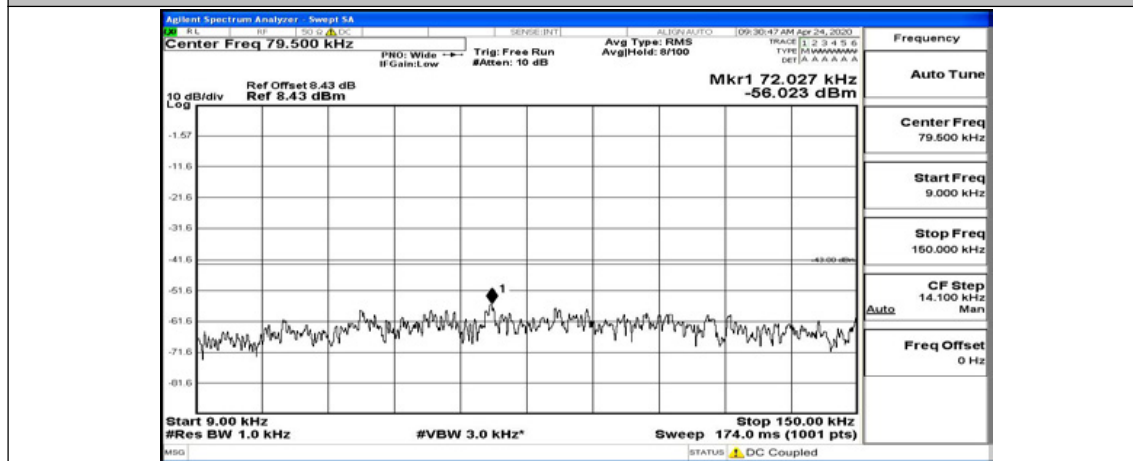

(Channel Bandwidth: 15 MHz)\_MCH\_QPSK\_1RB#37

(Channel Bandwidth:15 MHz)\_MCH\_QPSK\_1RB#74

(Channel Bandwidth:15 MHz)\_HCH\_QPSK\_1RB#0

(Channel Bandwidth:15 MHz)\_HCH\_QPSK\_1RB#37

(Channel Bandwidth:15 MHz)\_HCH\_QPSK\_1RB#74

(Channel Bandwidth:15 MHz)\_LCH\_16QAM\_1RB#0

(Channel Bandwidth:15 MHz)\_LCH\_16QAM\_1RB#37

(Channel Bandwidth:15 MHz)\_LCH\_16QAM\_1RB#74

(Channel Bandwidth:15 MHz)\_MCH\_16QAM\_1RB#0

(Channel Bandwidth:15 MHz)\_MCH\_16QAM\_1RB#37