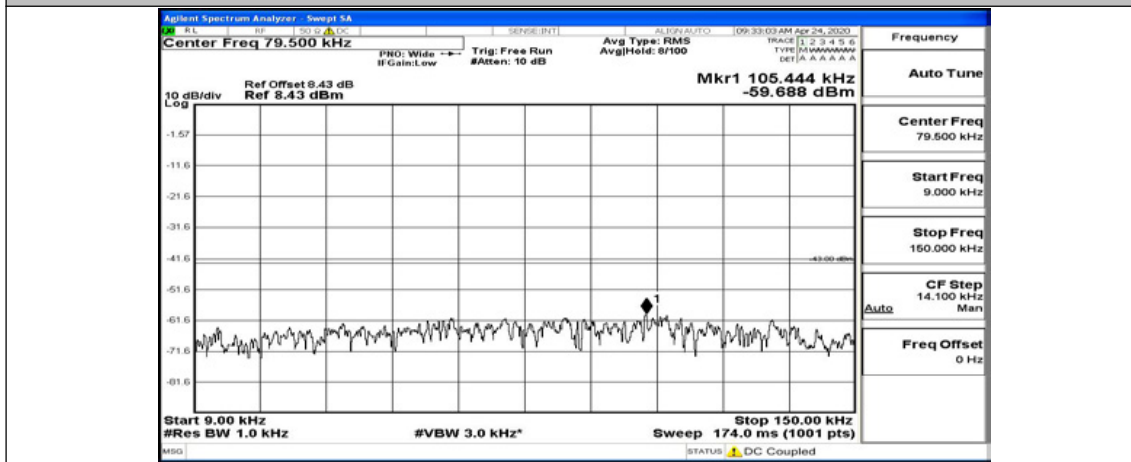

### Channel Bandwidth: 20 MHz

(Channel Bandwidth:20 MHz)\_LCH\_QPSK\_1RB#0

(Channel Bandwidth:20 MHz)\_LCH\_QPSK\_1RB#49

(Channel Bandwidth:20 MHz)\_LCH\_QPSK\_1RB#99

(Channel Bandwidth:20 MHz)\_MCH\_QPSK\_1RB#0