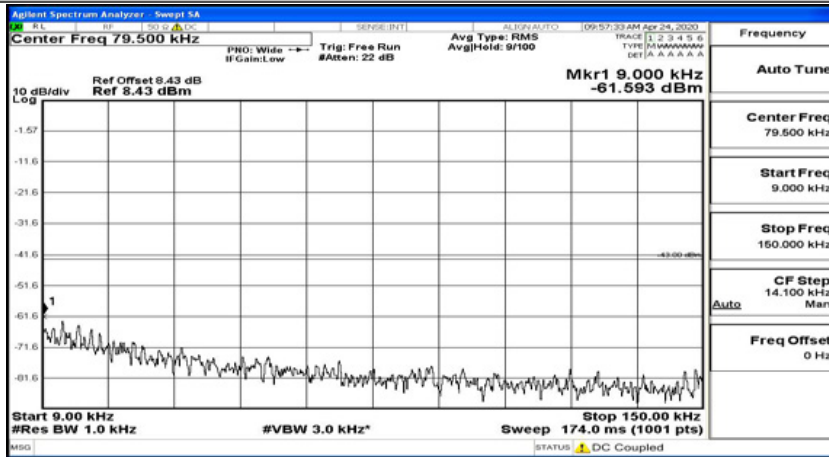

(Channel Bandwidth:20 MHz)\_MCH\_QPSK\_1RB#49

(Channel Bandwidth:20 MHz)\_MCH\_QPSK\_1RB#99

(Channel Bandwidth:20 MHz)\_HCH\_QPSK\_1RB#0

(Channel Bandwidth:20 MHz)\_HCH\_QPSK\_1RB#49

(Channel Bandwidth:20 MHz)\_HCH\_QPSK\_1RB#99