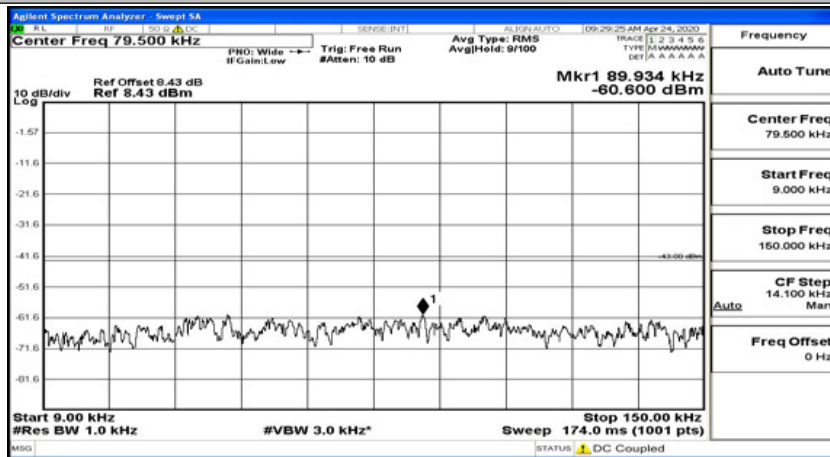

(Channel Bandwidth: 15 MHz)\_MCH\_QPSK\_1RB#37

(Channel Bandwidth:15 MHz)\_MCH\_QPSK\_1RB#74

(Channel Bandwidth:15 MHz)\_HCH\_QPSK\_1RB#0

(Channel Bandwidth:15 MHz)\_HCH\_QPSK\_1RB#37

(Channel Bandwidth:15 MHz)\_HCH\_QPSK\_1RB#74

(Channel Bandwidth:15 MHz)\_LCH\_16QAM\_1RB#0

(Channel Bandwidth:15 MHz)\_LCH\_16QAM\_1RB#37

(Channel Bandwidth:15 MHz)\_LCH\_16QAM\_1RB#74

(Channel Bandwidth:15 MHz)\_MCH\_16QAM\_1RB#0

(Channel Bandwidth:15 MHz)\_MCH\_16QAM\_1RB#37