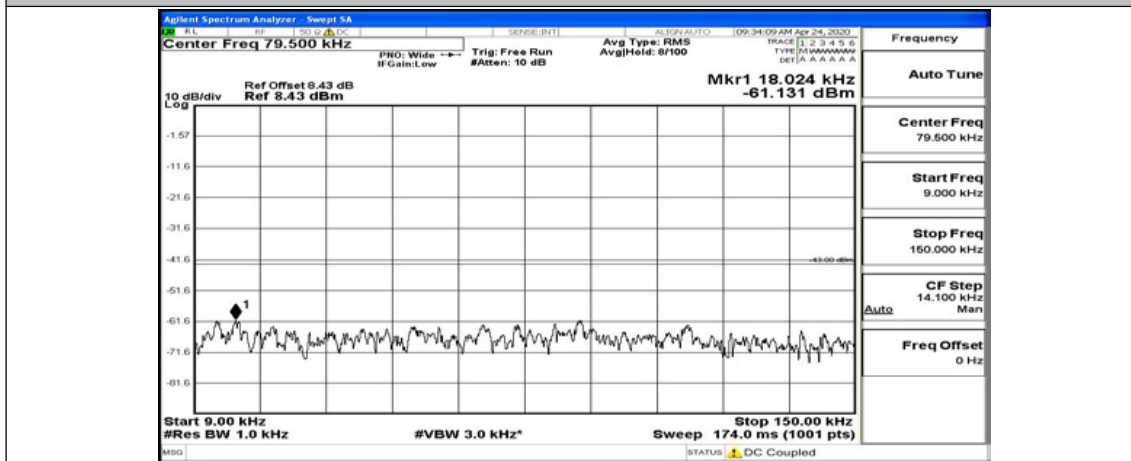

(Channel Bandwidth:20 MHz)_MCH_16QAM_1RB#99