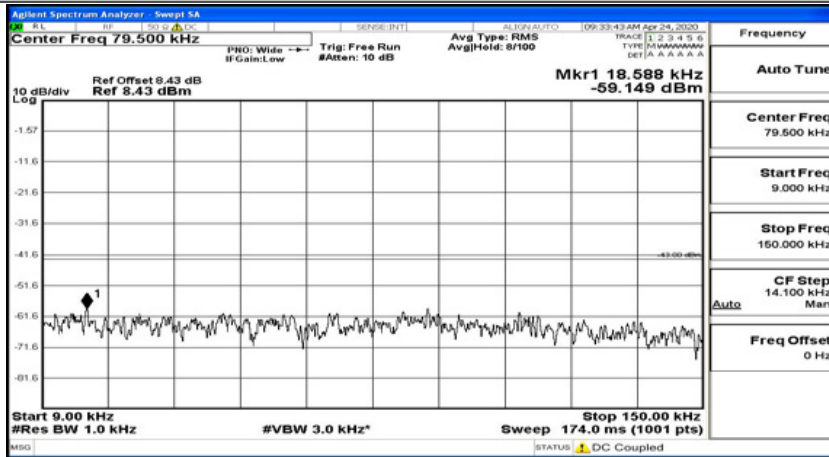

(Channel Bandwidth:20 MHz)\_LCH\_16QAM\_1RB#0

(Channel Bandwidth:20 MHz)\_LCH\_16QAM\_1RB#49

(Channel Bandwidth:20 MHz)\_LCH\_16QAM\_1RB#99

(Channel Bandwidth:20 MHz)\_MCH\_16QAM\_1RB#0

(Channel Bandwidth:20 MHz)\_MCH\_16QAM\_1RB#49