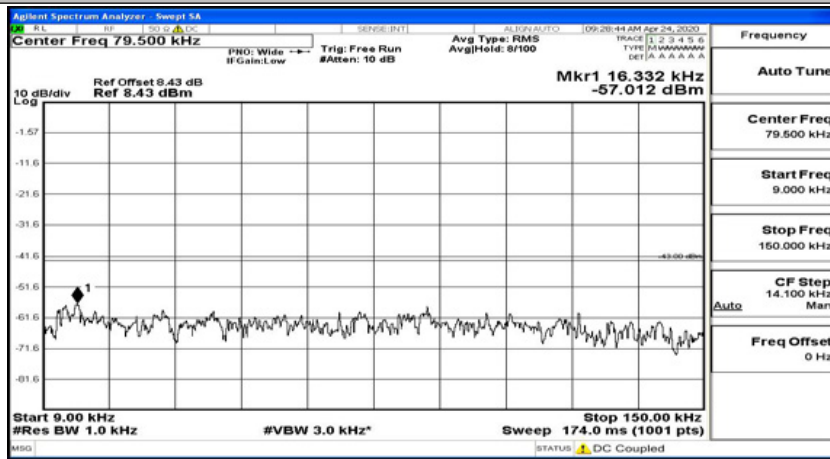

(Channel Bandwidth:15 MHz)\_LCH\_16QAM\_1RB#0

(Channel Bandwidth:15 MHz)\_LCH\_16QAM\_1RB#37

(Channel Bandwidth:15 MHz)\_LCH\_16QAM\_1RB#74

(Channel Bandwidth:15 MHz)\_MCH\_16QAM\_1RB#0

(Channel Bandwidth:15 MHz)\_MCH\_16QAM\_1RB#37