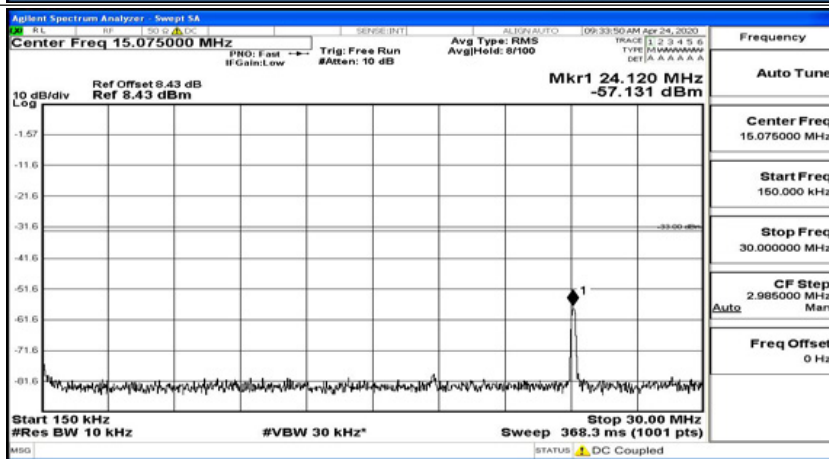

(Channel Bandwidth:20 MHz)\_LCH\_16QAM\_1RB#0

(Channel Bandwidth:20 MHz)\_LCH\_16QAM\_1RB#49

(Channel Bandwidth:20 MHz)\_LCH\_16QAM\_1RB#99

(Channel Bandwidth:20 MHz)\_MCH\_16QAM\_1RB#0

(Channel Bandwidth:20 MHz)\_MCH\_16QAM\_1RB#49