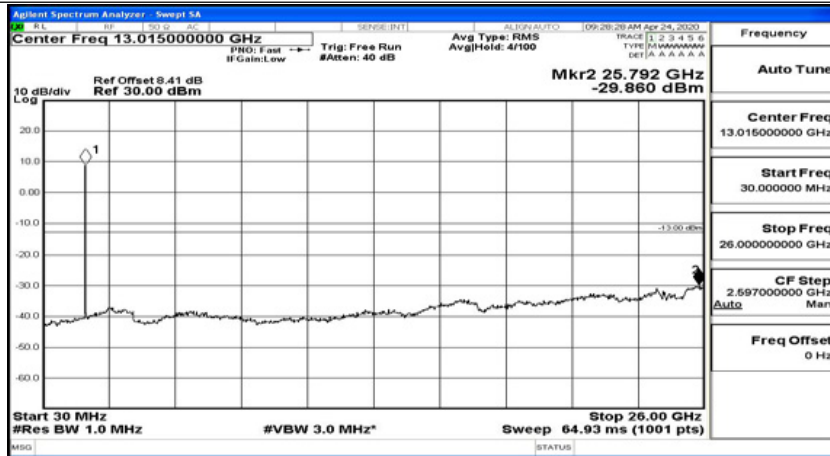

(Channel Bandwidth: 15 MHz)\_MCH\_QPSK\_1RB#37

(Channel Bandwidth:15 MHz)\_MCH\_QPSK\_1RB#74

(Channel Bandwidth:15 MHz)\_HCH\_QPSK\_1RB#0

(Channel Bandwidth:15 MHz)\_HCH\_QPSK\_1RB#37

(Channel Bandwidth:15 MHz)\_HCH\_QPSK\_1RB#74

(Channel Bandwidth:15 MHz)\_LCH\_16QAM\_1RB#0

(Channel Bandwidth:15 MHz)\_LCH\_16QAM\_1RB#37

(Channel Bandwidth:15 MHz)\_LCH\_16QAM\_1RB#74

(Channel Bandwidth:15 MHz)\_MCH\_16QAM\_1RB#0

(Channel Bandwidth:15 MHz)\_MCH\_16QAM\_1RB#37