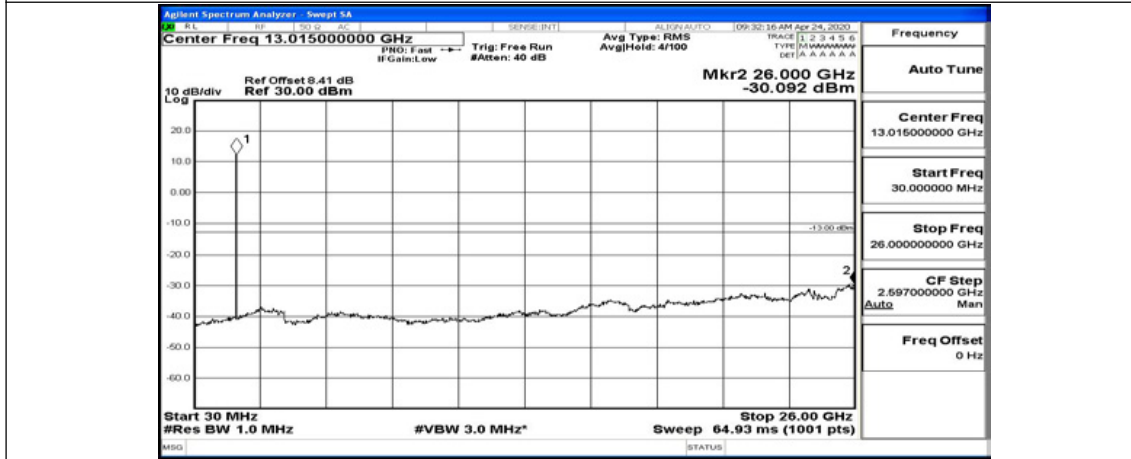

### Channel Bandwidth: 20 MHz

(Channel Bandwidth:20 MHz)\_LCH\_QPSK\_1RB#0

(Channel Bandwidth:20 MHz)\_LCH\_QPSK\_1RB#49

(Channel Bandwidth:20 MHz)\_LCH\_QPSK\_1RB#99

(Channel Bandwidth:20 MHz)\_MCH\_QPSK\_1RB#0