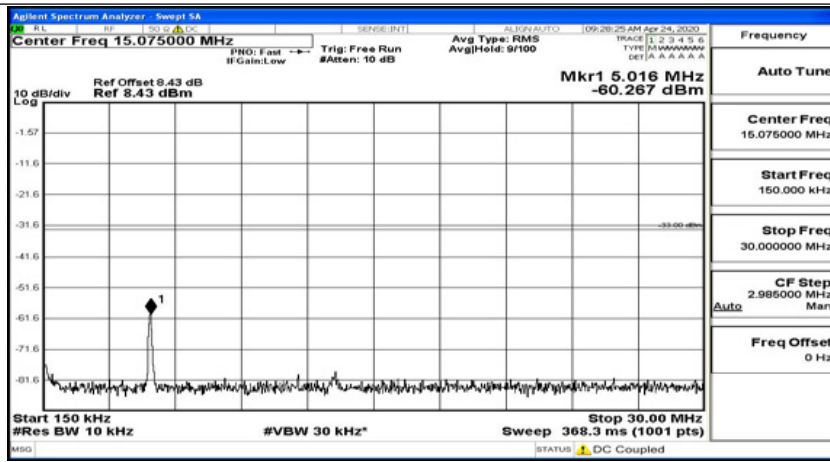

(Channel Bandwidth: 15 MHz)\_MCH\_QPSK\_1RB#37

(Channel Bandwidth:15 MHz)\_MCH\_QPSK\_1RB#74

(Channel Bandwidth:15 MHz)\_HCH\_QPSK\_1RB#0

(Channel Bandwidth:15 MHz)\_HCH\_QPSK\_1RB#37

(Channel Bandwidth:15 MHz)\_HCH\_QPSK\_1RB#74

(Channel Bandwidth:15 MHz)\_LCH\_16QAM\_1RB#0

(Channel Bandwidth:15 MHz)\_LCH\_16QAM\_1RB#37

(Channel Bandwidth:15 MHz)\_LCH\_16QAM\_1RB#74

(Channel Bandwidth:15 MHz)\_MCH\_16QAM\_1RB#0

(Channel Bandwidth:15 MHz)\_MCH\_16QAM\_1RB#37