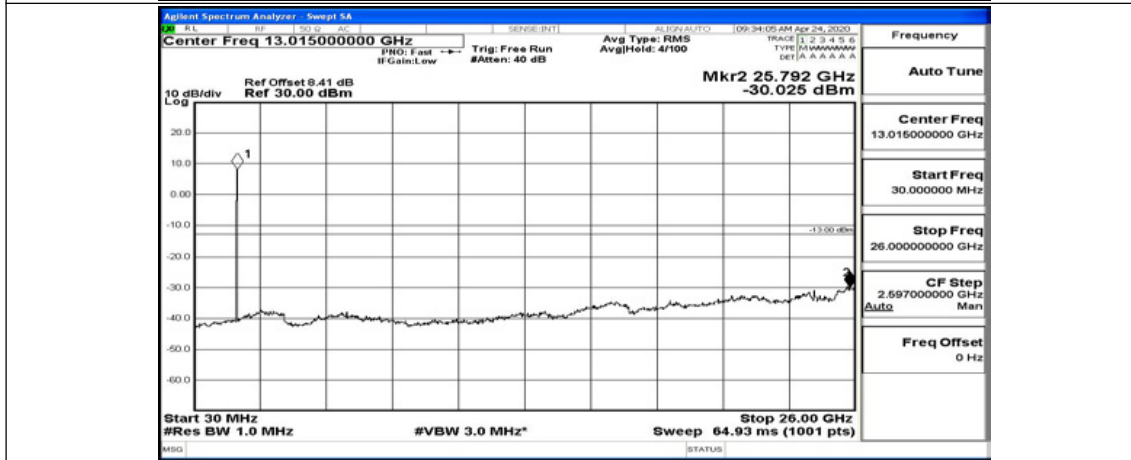

(Channel Bandwidth:20 MHz)\_LCH\_16QAM\_1RB#0

(Channel Bandwidth:20 MHz)\_LCH\_16QAM\_1RB#49

(Channel Bandwidth:20 MHz)\_LCH\_16QAM\_1RB#99

(Channel Bandwidth:20 MHz)\_MCH\_16QAM\_1RB#0

(Channel Bandwidth:20 MHz)\_MCH\_16QAM\_1RB#49

(Channel Bandwidth:20 MHz)\_MCH\_16QAM\_1RB#99

(Channel Bandwidth:20 MHz)\_HCH\_16QAM\_1RB#0

(Channel Bandwidth:20 MHz)\_HCH\_16QAM\_1RB#49

(Channel Bandwidth:20 MHz)\_HCH\_16QAM\_1RB#99