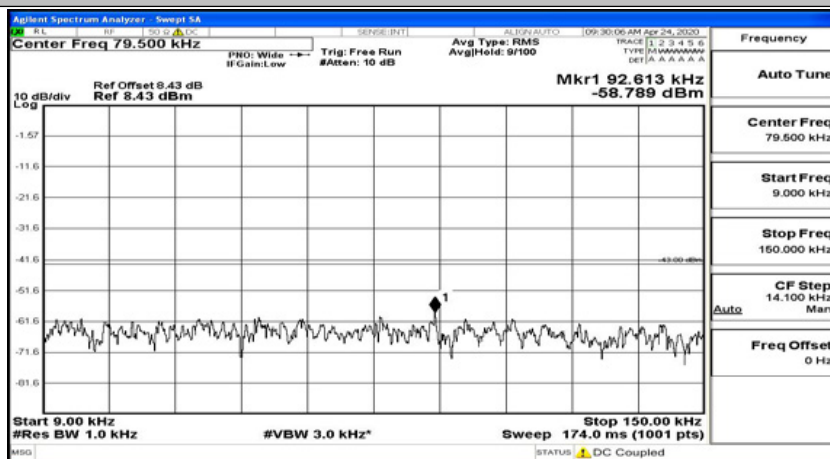

(Channel Bandwidth:15 MHz)_MCH_16QAM_1RB#74