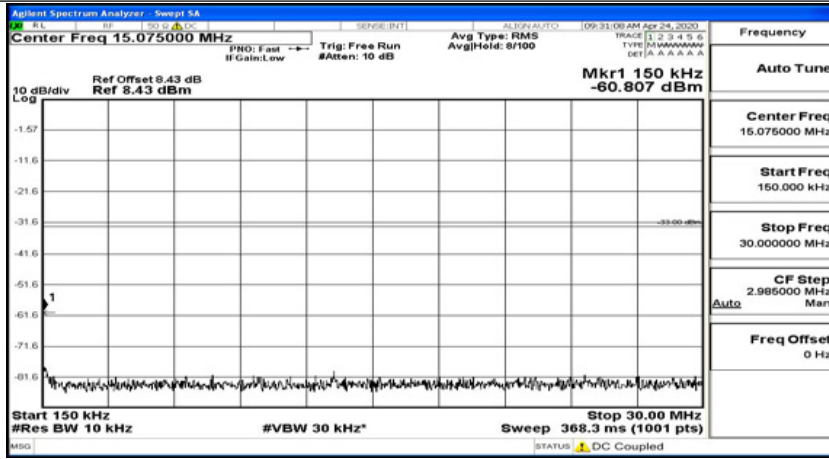

(Channel Bandwidth:15 MHz)_HCH_16QAM_1RB#37