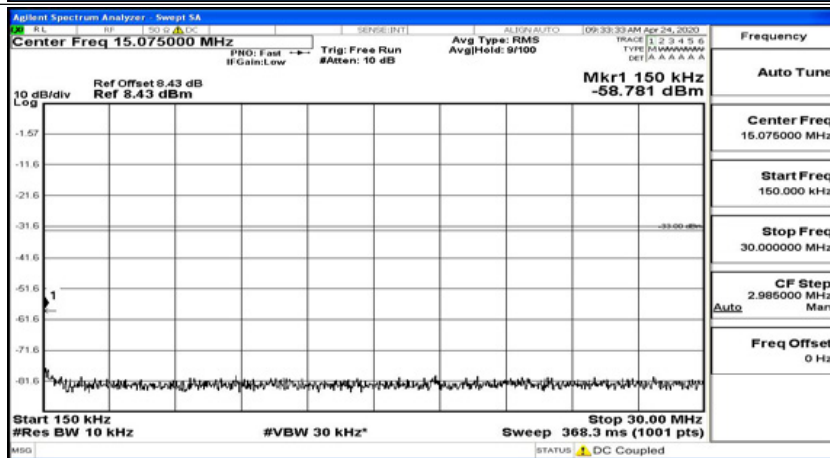

(Channel Bandwidth:20 MHz)_MCH_QPSK_1RB#99