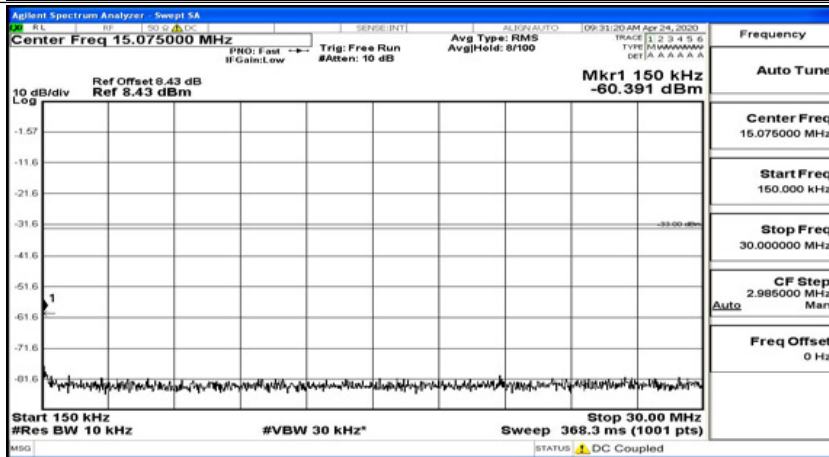

(Channel Bandwidth:15 MHz)\_MCH\_16QAM\_1RB#74

(Channel Bandwidth:15 MHz)\_HCH\_16QAM\_1RB#0

(Channel Bandwidth:15 MHz)\_HCH\_16QAM\_1RB#37

(Channel Bandwidth:15 MHz)\_HCH\_16QAM\_1RB#74