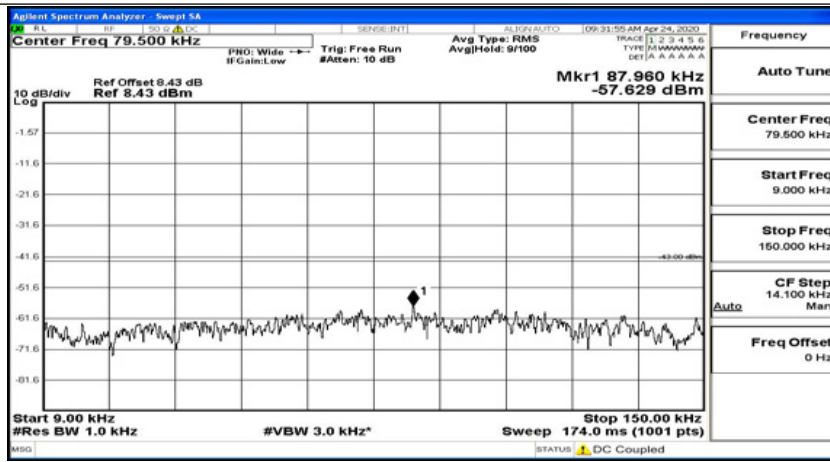

(Channel Bandwidth:15 MHz)\_MCH\_16QAM\_1RB#74

(Channel Bandwidth:15 MHz)\_HCH\_16QAM\_1RB#0

(Channel Bandwidth:15 MHz)\_HCH\_16QAM\_1RB#37

(Channel Bandwidth:15 MHz)\_HCH\_16QAM\_1RB#74

### Channel Bandwidth: 20 MHz

(Channel Bandwidth:20 MHz)\_LCH\_QPSK\_1RB#0

(Channel Bandwidth:20 MHz)\_LCH\_QPSK\_1RB#49

(Channel Bandwidth:20 MHz)\_LCH\_QPSK\_1RB#99

(Channel Bandwidth:20 MHz)\_MCH\_QPSK\_1RB#0