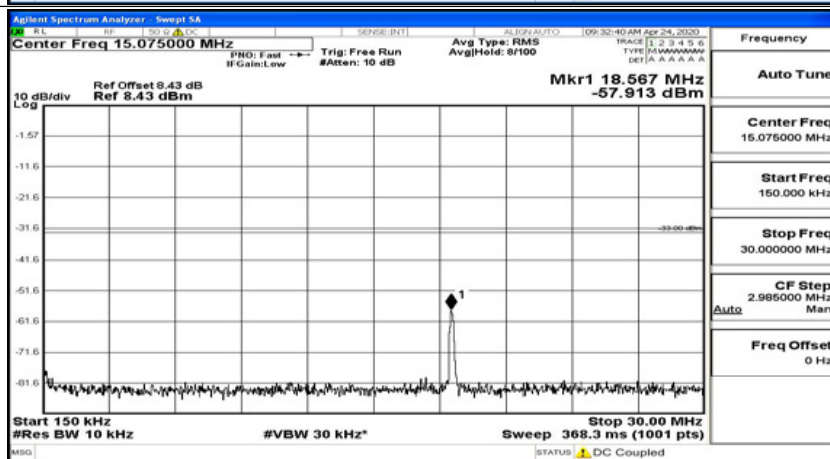

(Channel Bandwidth:20 MHz)_LCH_16QAM_1RB#49