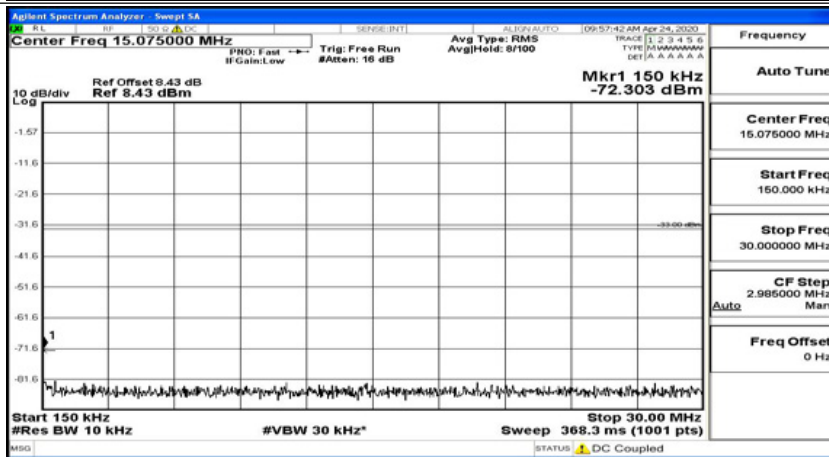

(Channel Bandwidth:20 MHz)\_MCH\_QPSK\_1RB#49

(Channel Bandwidth:20 MHz)\_MCH\_QPSK\_1RB#99

(Channel Bandwidth:20 MHz)\_HCH\_QPSK\_1RB#0

(Channel Bandwidth:20 MHz)\_HCH\_QPSK\_1RB#49

(Channel Bandwidth:20 MHz)\_HCH\_QPSK\_1RB#99