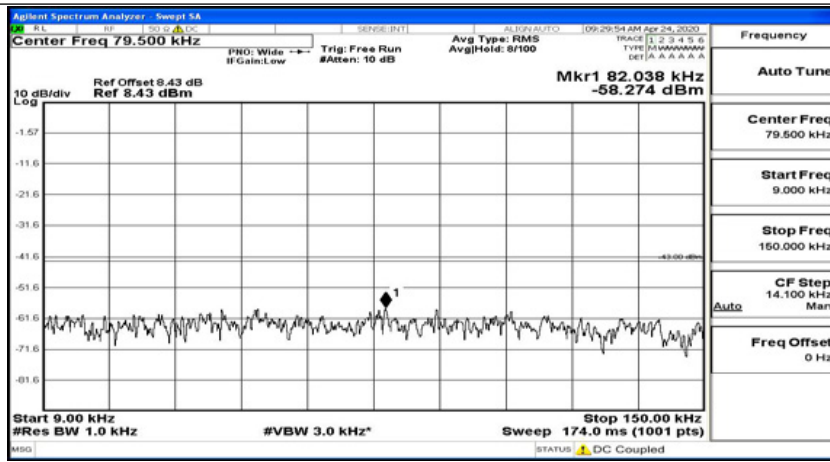

(Channel Bandwidth:15 MHz)\_LCH\_16QAM\_1RB#0

(Channel Bandwidth:15 MHz)\_LCH\_16QAM\_1RB#37

(Channel Bandwidth:15 MHz)\_LCH\_16QAM\_1RB#74

(Channel Bandwidth:15 MHz)\_MCH\_16QAM\_1RB#0

(Channel Bandwidth:15 MHz)\_MCH\_16QAM\_1RB#37