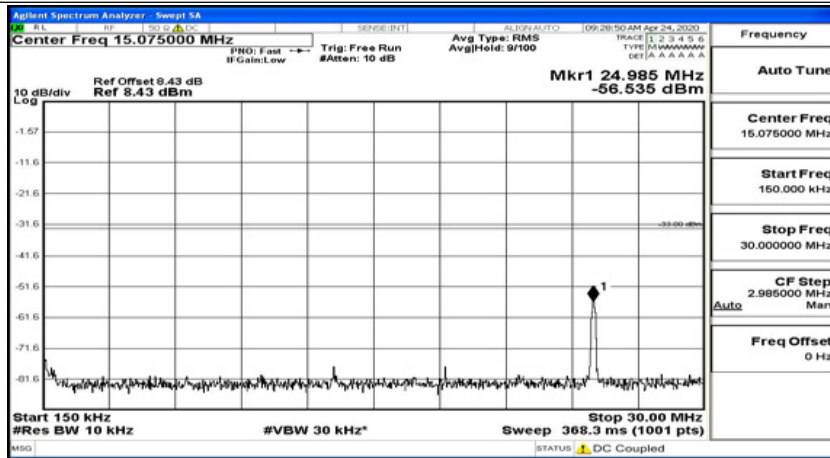

(Channel Bandwidth:15 MHz)\_LCH\_16QAM\_1RB#0

(Channel Bandwidth:15 MHz)\_LCH\_16QAM\_1RB#37

(Channel Bandwidth:15 MHz)\_LCH\_16QAM\_1RB#74

(Channel Bandwidth:15 MHz)\_MCH\_16QAM\_1RB#0

(Channel Bandwidth:15 MHz)\_MCH\_16QAM\_1RB#37