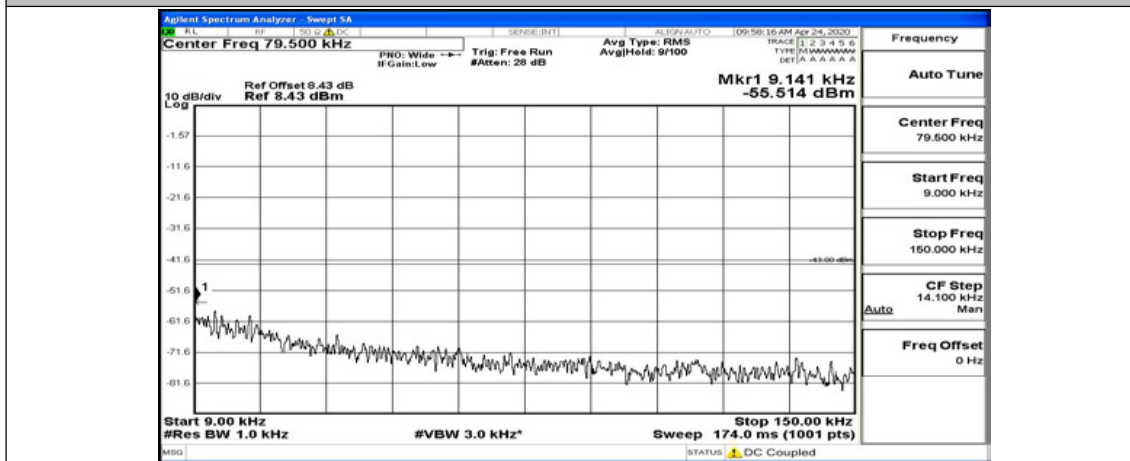

(Channel Bandwidth:20 MHz)\_MCH\_QPSK\_1RB#49

(Channel Bandwidth:20 MHz)\_MCH\_QPSK\_1RB#99

(Channel Bandwidth:20 MHz)\_HCH\_QPSK\_1RB#0

(Channel Bandwidth:20 MHz)\_HCH\_QPSK\_1RB#49

(Channel Bandwidth:20 MHz)\_HCH\_QPSK\_1RB#99