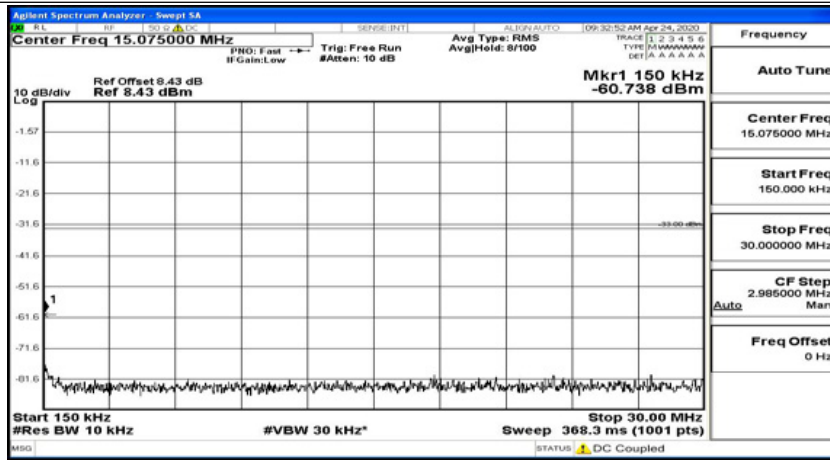

(Channel Bandwidth:20 MHz)\_LCH\_16QAM\_1RB#0

(Channel Bandwidth:20 MHz)\_LCH\_16QAM\_1RB#49

(Channel Bandwidth:20 MHz)\_LCH\_16QAM\_1RB#99

(Channel Bandwidth:20 MHz)\_MCH\_16QAM\_1RB#0

(Channel Bandwidth:20 MHz)\_MCH\_16QAM\_1RB#49