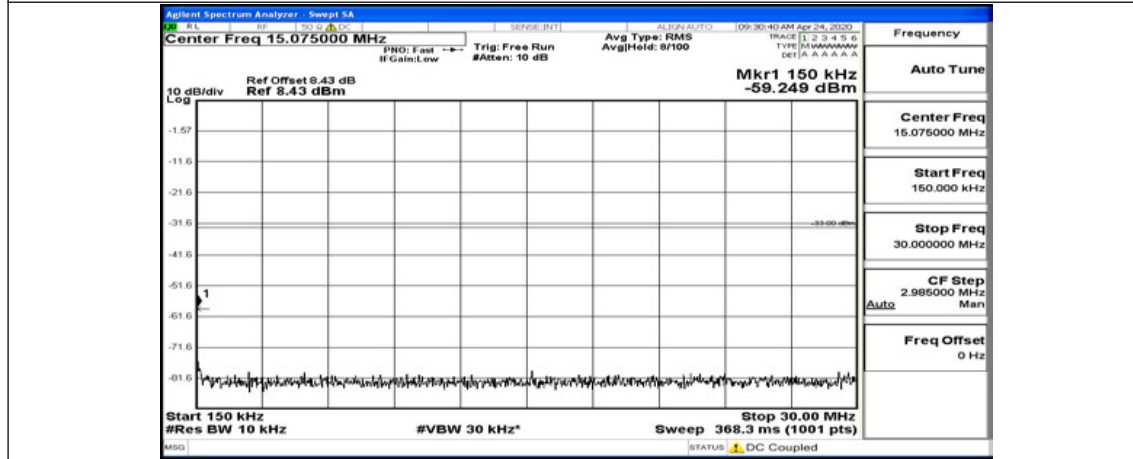

(Channel Bandwidth: 15 MHz)\_MCH\_QPSK\_1RB#37

(Channel Bandwidth:15 MHz)\_MCH\_QPSK\_1RB#74

(Channel Bandwidth:15 MHz)\_HCH\_QPSK\_1RB#0

(Channel Bandwidth:15 MHz)\_HCH\_QPSK\_1RB#37

(Channel Bandwidth:15 MHz)\_HCH\_QPSK\_1RB#74

(Channel Bandwidth:15 MHz)\_LCH\_16QAM\_1RB#0

(Channel Bandwidth:15 MHz)\_LCH\_16QAM\_1RB#37

(Channel Bandwidth:15 MHz)\_LCH\_16QAM\_1RB#74

(Channel Bandwidth:15 MHz)\_MCH\_16QAM\_1RB#0

(Channel Bandwidth:15 MHz)\_MCH\_16QAM\_1RB#37