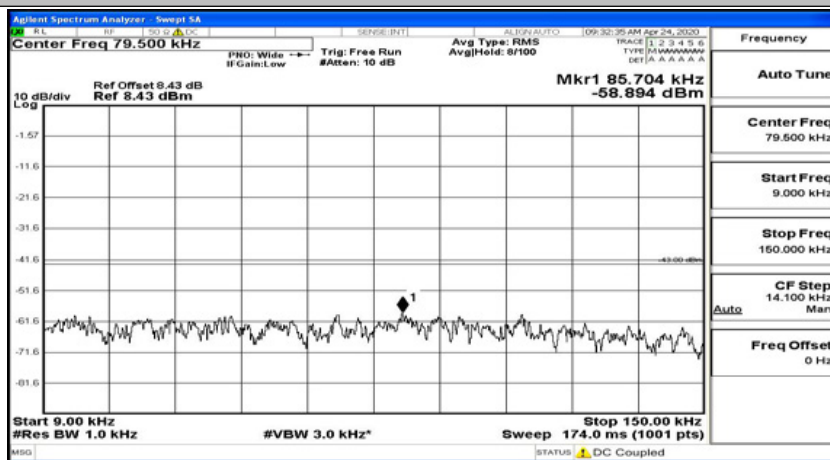

(Channel Bandwidth:20 MHz)_LCH_16QAM_1RB#49