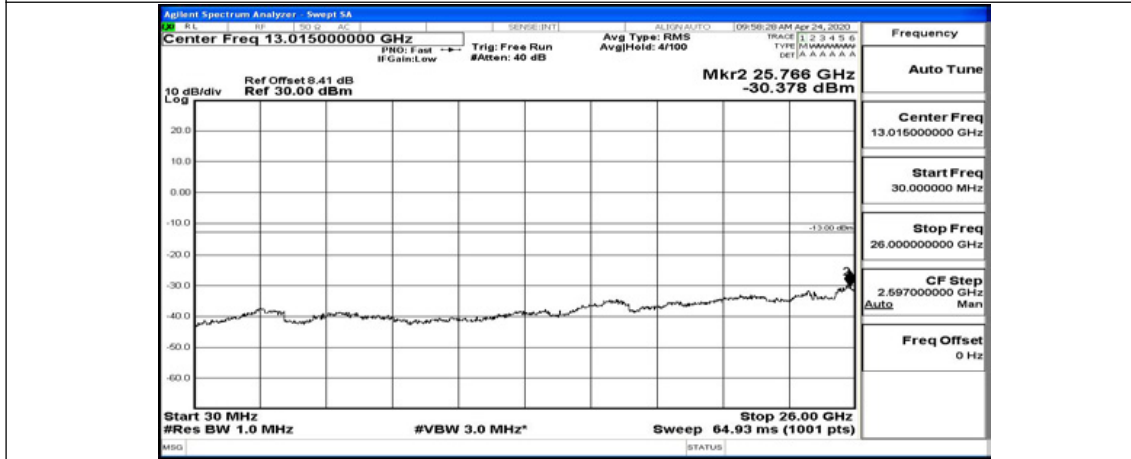

(Channel Bandwidth:20 MHz)\_MCH\_QPSK\_1RB#49

(Channel Bandwidth:20 MHz)\_MCH\_QPSK\_1RB#99

(Channel Bandwidth:20 MHz)\_HCH\_QPSK\_1RB#0

(Channel Bandwidth:20 MHz)\_HCH\_QPSK\_1RB#49

(Channel Bandwidth:20 MHz)\_HCH\_QPSK\_1RB#99