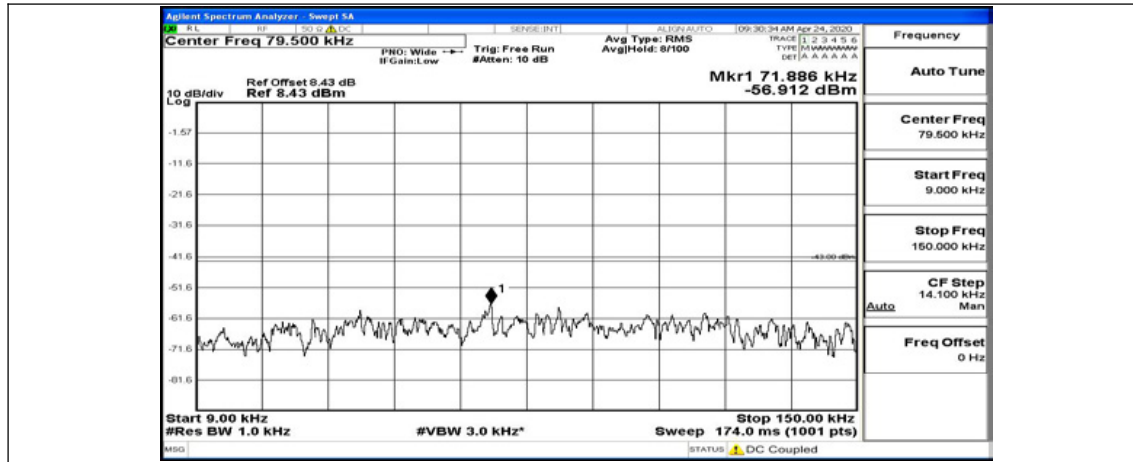

(Channel Bandwidth: 15 MHz)\_MCH\_QPSK\_1RB#37

(Channel Bandwidth:15 MHz)\_MCH\_QPSK\_1RB#74

(Channel Bandwidth:15 MHz)\_HCH\_QPSK\_1RB#0

(Channel Bandwidth:15 MHz)\_HCH\_QPSK\_1RB#37

(Channel Bandwidth:15 MHz)\_HCH\_QPSK\_1RB#74

(Channel Bandwidth:15 MHz)\_LCH\_16QAM\_1RB#0

(Channel Bandwidth:15 MHz)\_LCH\_16QAM\_1RB#37

(Channel Bandwidth:15 MHz)\_LCH\_16QAM\_1RB#74

(Channel Bandwidth:15 MHz)\_MCH\_16QAM\_1RB#0

(Channel Bandwidth:15 MHz)\_MCH\_16QAM\_1RB#37