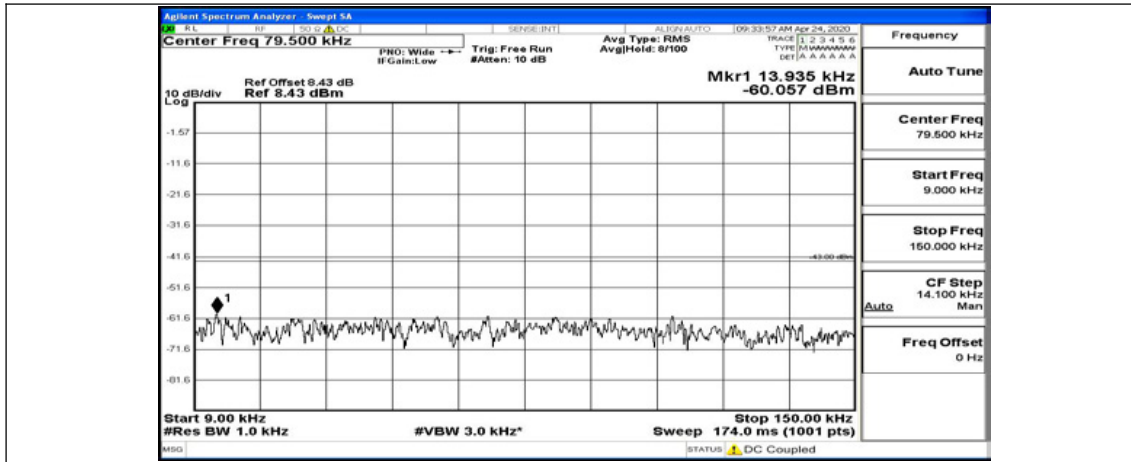

(Channel Bandwidth:20 MHz)\_LCH\_16QAM\_1RB#0

(Channel Bandwidth:20 MHz)\_LCH\_16QAM\_1RB#49

(Channel Bandwidth:20 MHz)\_LCH\_16QAM\_1RB#99

(Channel Bandwidth:20 MHz)\_MCH\_16QAM\_1RB#0

(Channel Bandwidth:20 MHz)\_MCH\_16QAM\_1RB#49