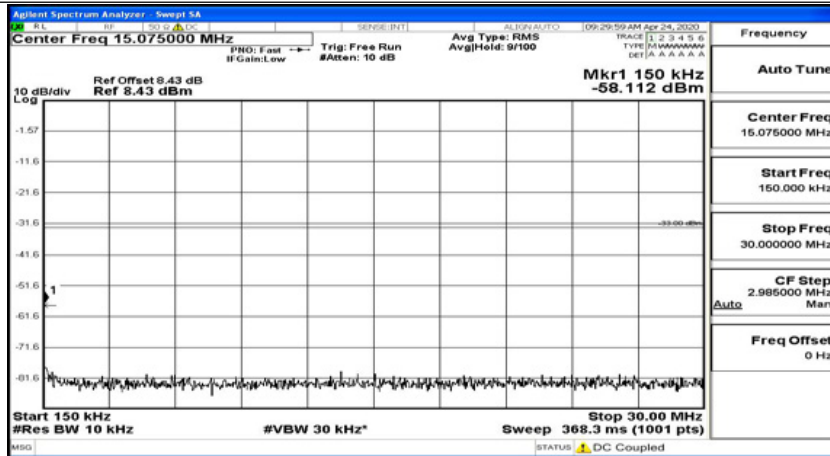

(Channel Bandwidth:15 MHz)\_LCH\_16QAM\_1RB#0

(Channel Bandwidth:15 MHz)\_LCH\_16QAM\_1RB#37

(Channel Bandwidth:15 MHz)\_LCH\_16QAM\_1RB#74

(Channel Bandwidth:15 MHz)\_MCH\_16QAM\_1RB#0

(Channel Bandwidth:15 MHz)\_MCH\_16QAM\_1RB#37