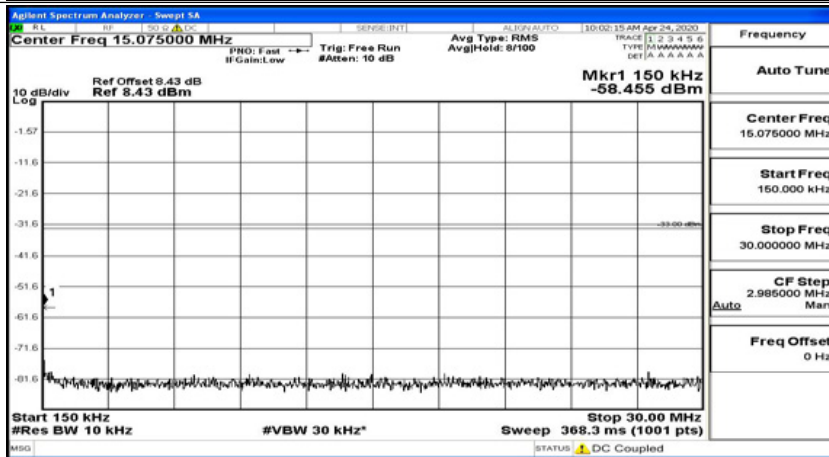

(Channel Bandwidth:20 MHz)\_MCH\_16QAM\_1RB#99

(Channel Bandwidth:20 MHz)\_HCH\_16QAM\_1RB#0

(Channel Bandwidth:20 MHz)\_HCH\_16QAM\_1RB#49

(Channel Bandwidth:20 MHz)\_HCH\_16QAM\_1RB#99