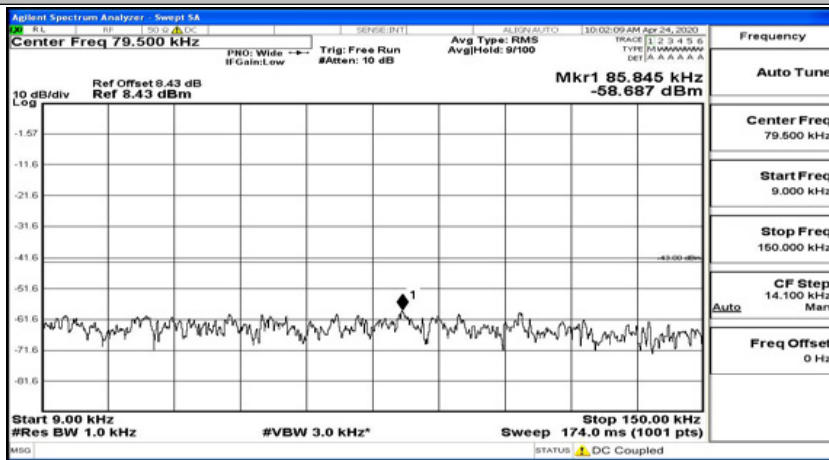

(Channel Bandwidth:20 MHz)\_MCH\_16QAM\_1RB#99

(Channel Bandwidth:20 MHz)\_HCH\_16QAM\_1RB#0

(Channel Bandwidth:20 MHz)\_HCH\_16QAM\_1RB#49

(Channel Bandwidth:20 MHz)\_HCH\_16QAM\_1RB#99