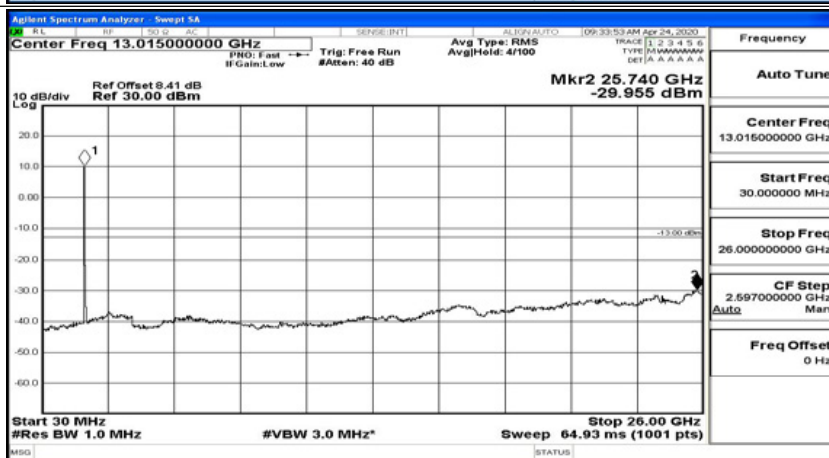

(Channel Bandwidth:20 MHz)\_LCH\_16QAM\_1RB#0

(Channel Bandwidth:20 MHz)\_LCH\_16QAM\_1RB#49

(Channel Bandwidth:20 MHz)\_LCH\_16QAM\_1RB#99

(Channel Bandwidth:20 MHz)\_MCH\_16QAM\_1RB#0

(Channel Bandwidth:20 MHz)\_MCH\_16QAM\_1RB#49