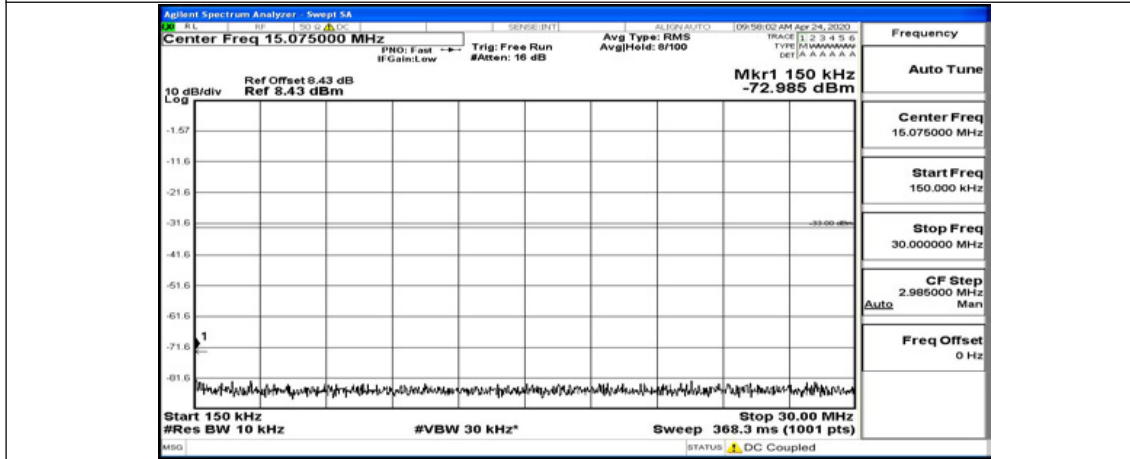

(Channel Bandwidth:20 MHz)\_MCH\_QPSK\_1RB#49

(Channel Bandwidth:20 MHz)\_MCH\_QPSK\_1RB#99

(Channel Bandwidth:20 MHz)\_HCH\_QPSK\_1RB#0

(Channel Bandwidth:20 MHz)\_HCH\_QPSK\_1RB#49

(Channel Bandwidth:20 MHz)\_HCH\_QPSK\_1RB#99