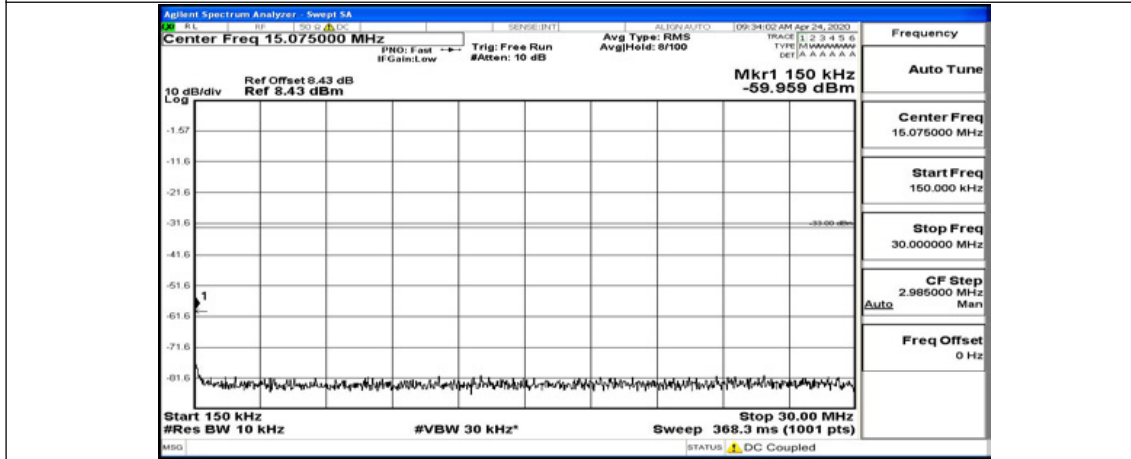

(Channel Bandwidth:20 MHz)\_LCH\_16QAM\_1RB#0

(Channel Bandwidth:20 MHz)\_LCH\_16QAM\_1RB#49

(Channel Bandwidth:20 MHz)\_LCH\_16QAM\_1RB#99

(Channel Bandwidth:20 MHz)\_MCH\_16QAM\_1RB#0

(Channel Bandwidth:20 MHz)\_MCH\_16QAM\_1RB#49