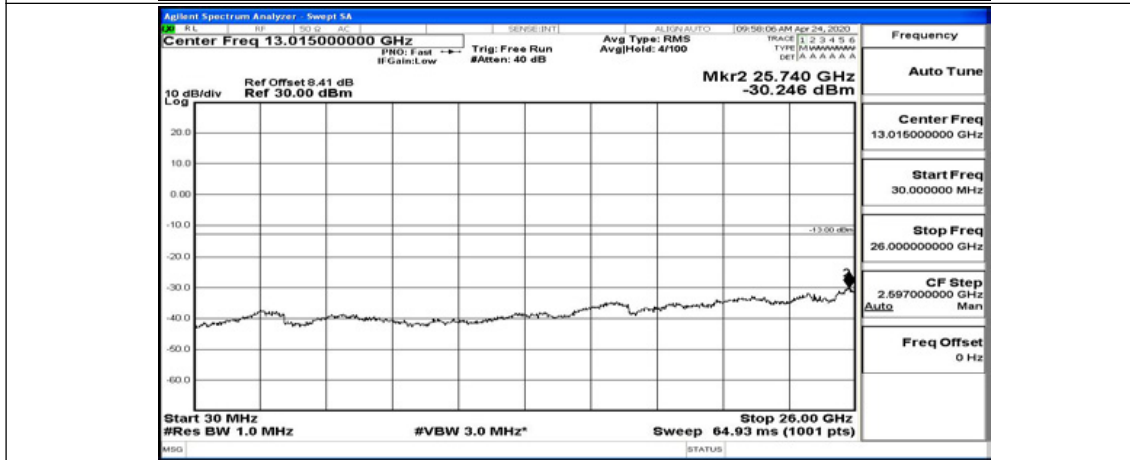

(Channel Bandwidth:20 MHz)\_MCH\_QPSK\_1RB#49

(Channel Bandwidth:20 MHz)\_MCH\_QPSK\_1RB#99

(Channel Bandwidth:20 MHz)\_HCH\_QPSK\_1RB#0

(Channel Bandwidth:20 MHz)\_HCH\_QPSK\_1RB#49

(Channel Bandwidth:20 MHz)\_HCH\_QPSK\_1RB#99