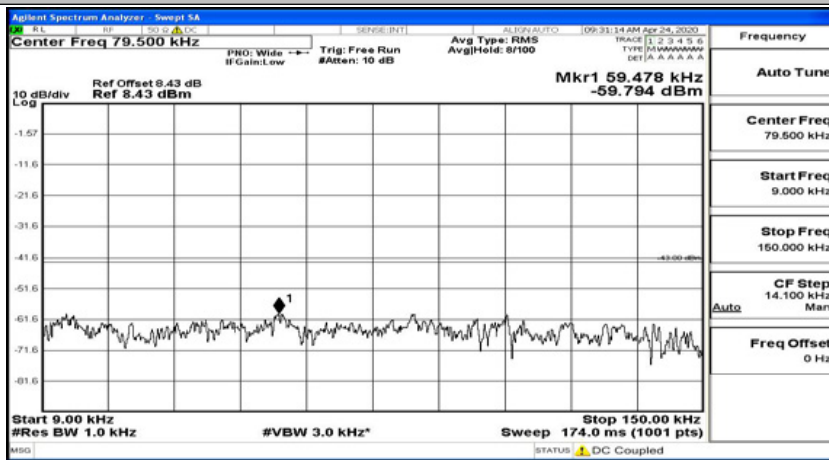

(Channel Bandwidth:15 MHz)\_MCH\_16QAM\_1RB#74

(Channel Bandwidth:15 MHz)\_HCH\_16QAM\_1RB#0

(Channel Bandwidth:15 MHz)\_HCH\_16QAM\_1RB#37

(Channel Bandwidth:15 MHz)\_HCH\_16QAM\_1RB#74

### Channel Bandwidth: 20 MHz

(Channel Bandwidth:20 MHz)\_LCH\_QPSK\_1RB#0

(Channel Bandwidth:20 MHz)\_LCH\_QPSK\_1RB#49

(Channel Bandwidth:20 MHz)\_LCH\_QPSK\_1RB#99

(Channel Bandwidth:20 MHz)\_MCH\_QPSK\_1RB#0