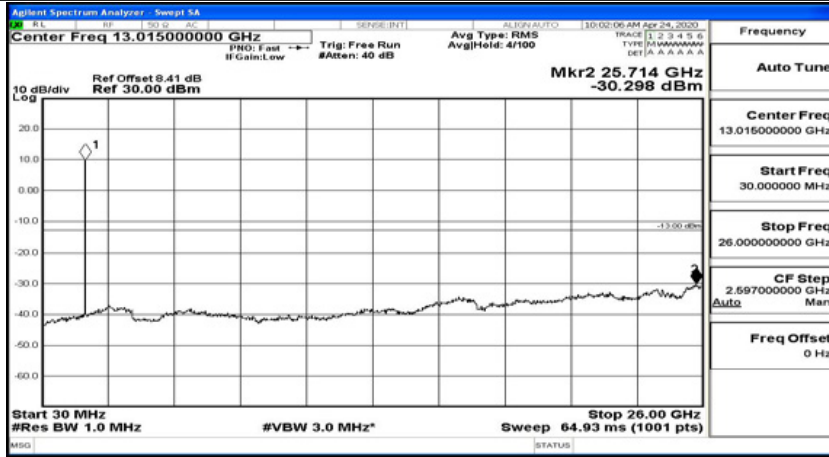

(Channel Bandwidth:20 MHz)_HCH_16QAM_1RB#49