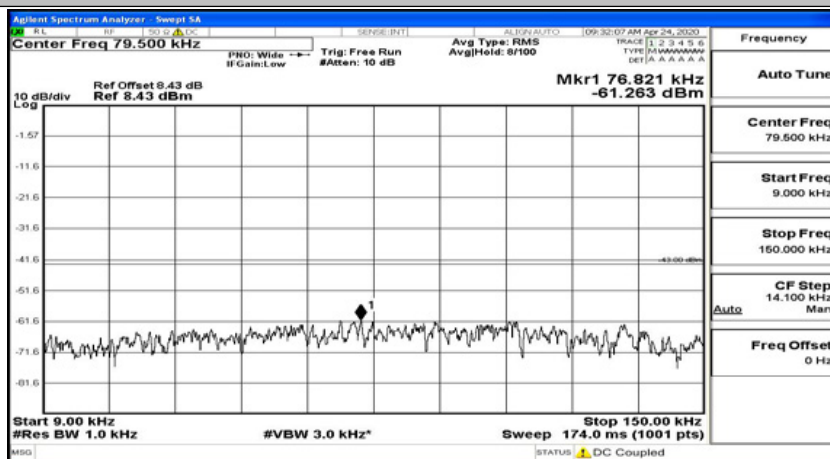

### Channel Bandwidth: 20 MHz

(Channel Bandwidth:20 MHz)\_LCH\_QPSK\_1RB#0

(Channel Bandwidth:20 MHz)\_LCH\_QPSK\_1RB#49

(Channel Bandwidth:20 MHz)\_LCH\_QPSK\_1RB#99

(Channel Bandwidth:20 MHz)\_MCH\_QPSK\_1RB#0