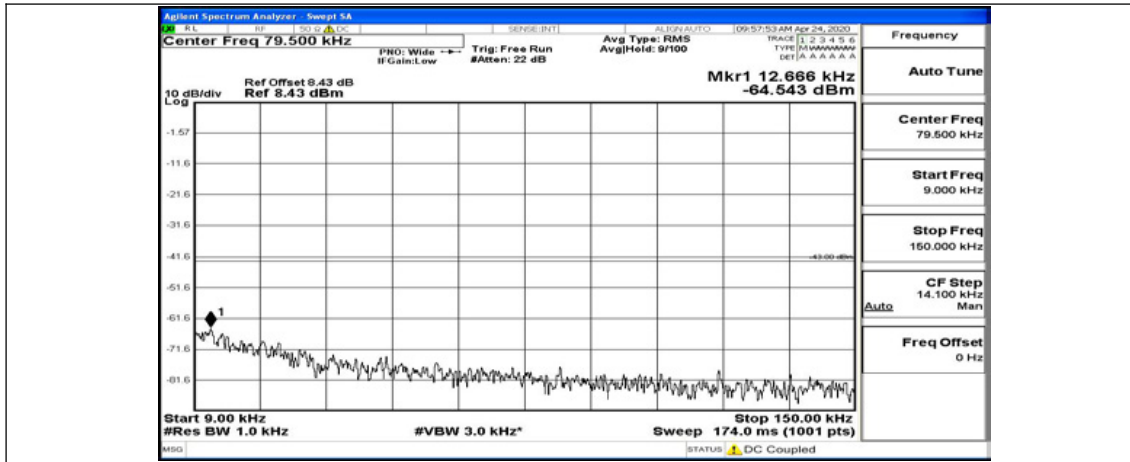

(Channel Bandwidth:20 MHz)\_MCH\_QPSK\_1RB#49

(Channel Bandwidth:20 MHz)\_MCH\_QPSK\_1RB#99

(Channel Bandwidth:20 MHz)\_HCH\_QPSK\_1RB#0

(Channel Bandwidth:20 MHz)\_HCH\_QPSK\_1RB#49

(Channel Bandwidth:20 MHz)\_HCH\_QPSK\_1RB#99