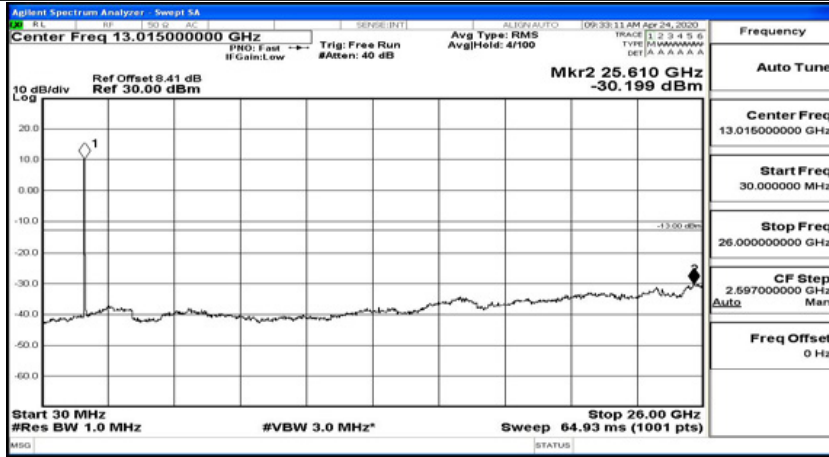

### Channel Bandwidth: 20 MHz

(Channel Bandwidth:20 MHz)\_LCH\_QPSK\_1RB#0

(Channel Bandwidth:20 MHz)\_LCH\_QPSK\_1RB#49

(Channel Bandwidth:20 MHz)\_LCH\_QPSK\_1RB#99

(Channel Bandwidth:20 MHz)\_MCH\_QPSK\_1RB#0