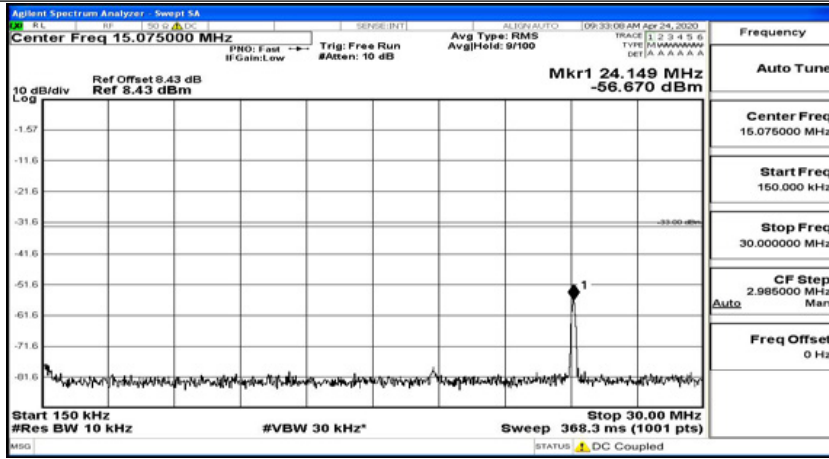

### Channel Bandwidth: 20 MHz

(Channel Bandwidth:20 MHz)\_LCH\_QPSK\_1RB#0

(Channel Bandwidth:20 MHz)\_LCH\_QPSK\_1RB#49

(Channel Bandwidth:20 MHz)\_LCH\_QPSK\_1RB#99

(Channel Bandwidth:20 MHz)\_MCH\_QPSK\_1RB#0