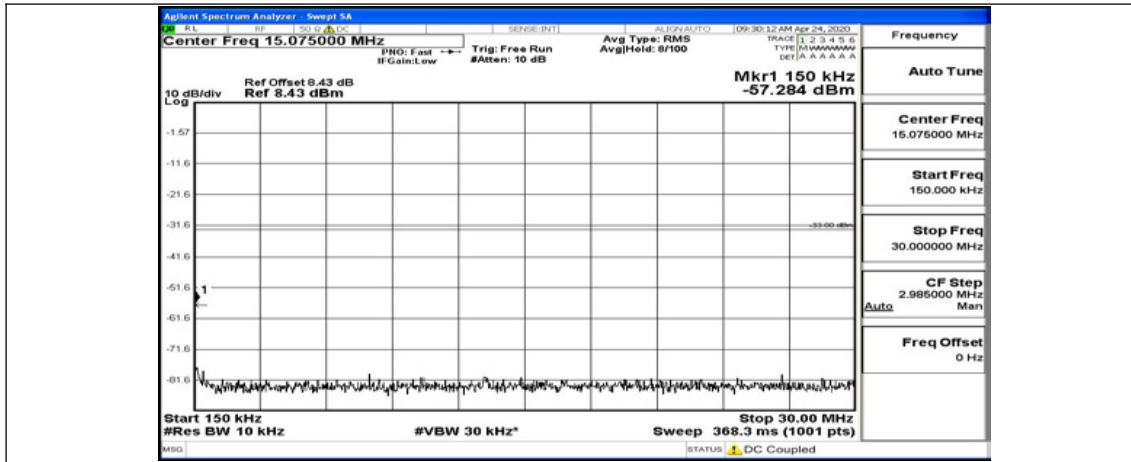

(Channel Bandwidth: 15 MHz)\_MCH\_QPSK\_1RB#37

(Channel Bandwidth:15 MHz)\_MCH\_QPSK\_1RB#74

(Channel Bandwidth:15 MHz)\_HCH\_QPSK\_1RB#0

(Channel Bandwidth:15 MHz)\_HCH\_QPSK\_1RB#37

(Channel Bandwidth:15 MHz)\_HCH\_QPSK\_1RB#74

(Channel Bandwidth:15 MHz)\_LCH\_16QAM\_1RB#0

(Channel Bandwidth:15 MHz)\_LCH\_16QAM\_1RB#37

(Channel Bandwidth:15 MHz)\_LCH\_16QAM\_1RB#74

(Channel Bandwidth:15 MHz)\_MCH\_16QAM\_1RB#0

(Channel Bandwidth:15 MHz)\_MCH\_16QAM\_1RB#37

(Channel Bandwidth:15 MHz)\_MCH\_16QAM\_1RB#74

(Channel Bandwidth:15 MHz)\_HCH\_16QAM\_1RB#0

(Channel Bandwidth:15 MHz)\_HCH\_16QAM\_1RB#37

(Channel Bandwidth:15 MHz)\_HCH\_16QAM\_1RB#74