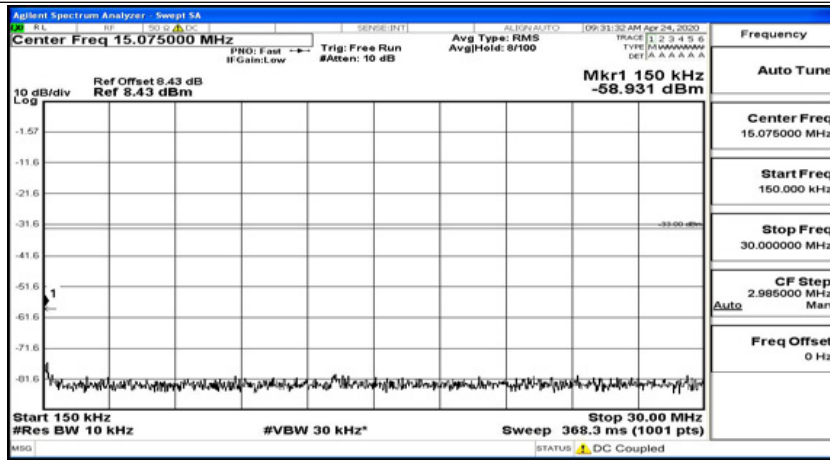

(Channel Bandwidth:15 MHz)\_MCH\_16QAM\_1RB#74

(Channel Bandwidth:15 MHz)\_HCH\_16QAM\_1RB#0

(Channel Bandwidth:15 MHz)\_HCH\_16QAM\_1RB#37

(Channel Bandwidth:15 MHz)\_HCH\_16QAM\_1RB#74

### Channel Bandwidth: 20 MHz

(Channel Bandwidth:20 MHz)\_LCH\_QPSK\_1RB#0

(Channel Bandwidth:20 MHz)\_LCH\_QPSK\_1RB#49

(Channel Bandwidth:20 MHz)\_LCH\_QPSK\_1RB#99

(Channel Bandwidth:20 MHz)\_MCH\_QPSK\_1RB#0