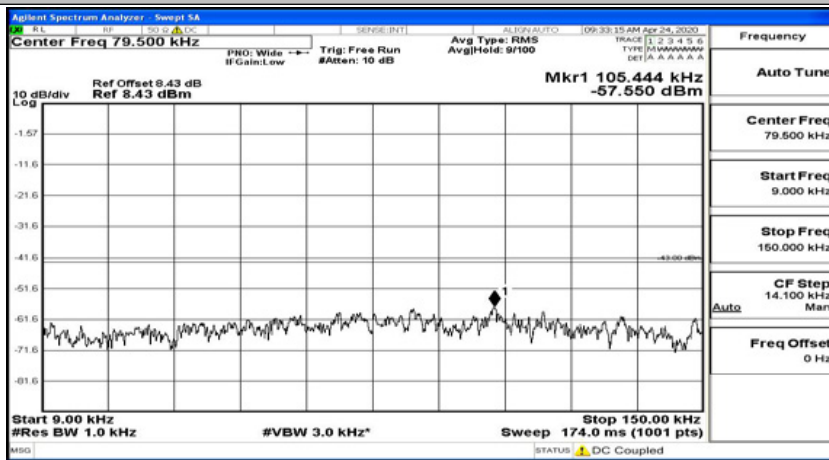

(Channel Bandwidth:20 MHz)_MCH_QPSK_1RB#49