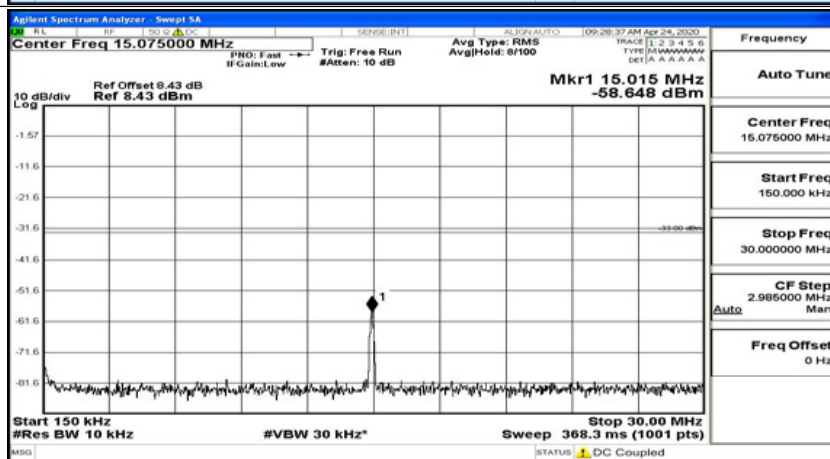

(Channel Bandwidth: 15 MHz)\_MCH\_QPSK\_1RB#37

(Channel Bandwidth:15 MHz)\_MCH\_QPSK\_1RB#74

(Channel Bandwidth:15 MHz)\_HCH\_QPSK\_1RB#0

(Channel Bandwidth:15 MHz)\_HCH\_QPSK\_1RB#37

(Channel Bandwidth:15 MHz)\_HCH\_QPSK\_1RB#74

(Channel Bandwidth:15 MHz)\_LCH\_16QAM\_1RB#0

(Channel Bandwidth:15 MHz)\_LCH\_16QAM\_1RB#37

(Channel Bandwidth:15 MHz)\_LCH\_16QAM\_1RB#74

(Channel Bandwidth:15 MHz)\_MCH\_16QAM\_1RB#0

(Channel Bandwidth:15 MHz)\_MCH\_16QAM\_1RB#37