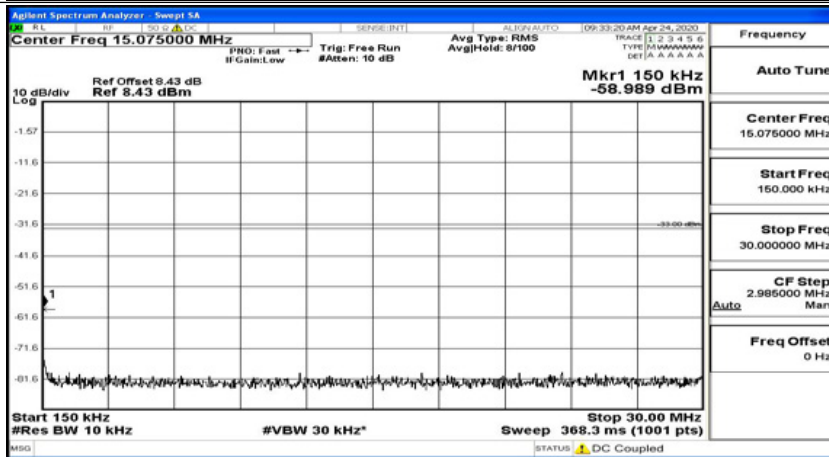

(Channel Bandwidth:20 MHz)_MCH_QPSK_1RB#49