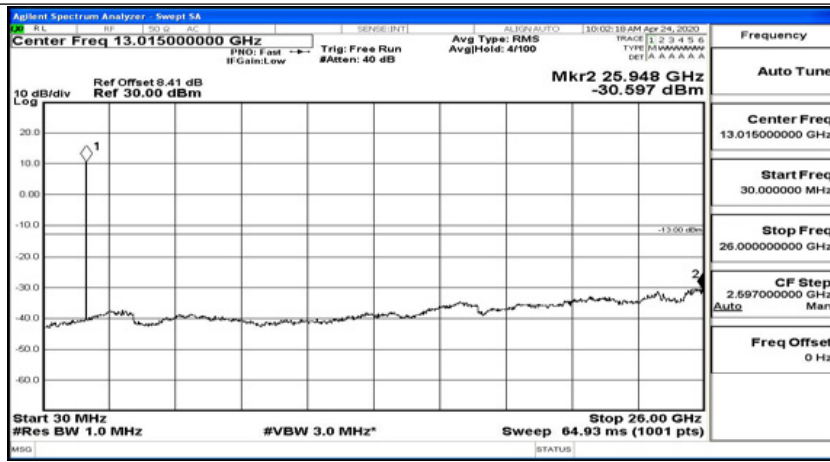

(Channel Bandwidth:20 MHz)\_MCH\_16QAM\_1RB#99

(Channel Bandwidth:20 MHz)\_HCH\_16QAM\_1RB#0

(Channel Bandwidth:20 MHz)\_HCH\_16QAM\_1RB#49

(Channel Bandwidth:20 MHz)\_HCH\_16QAM\_1RB#99