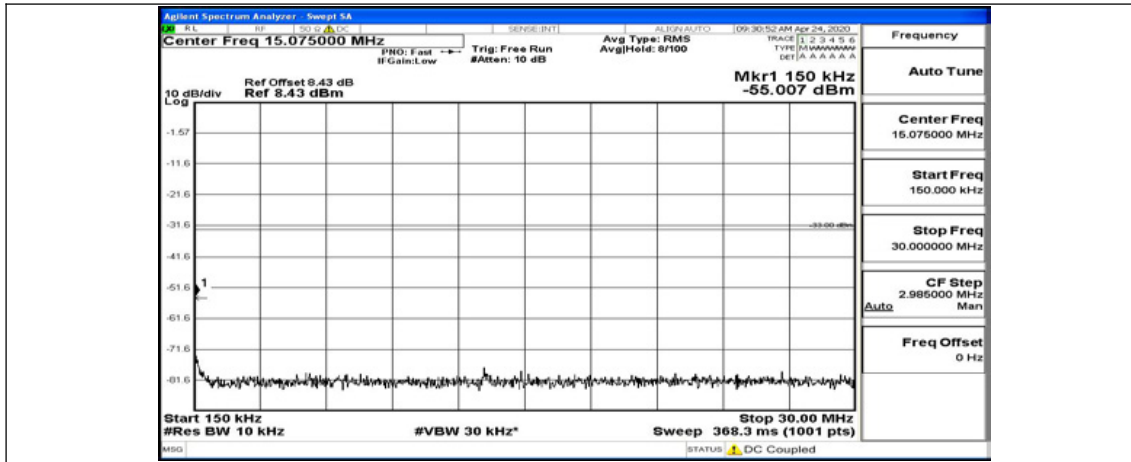

(Channel Bandwidth: 15 MHz)\_MCH\_QPSK\_1RB#37

(Channel Bandwidth:15 MHz)\_MCH\_QPSK\_1RB#74

(Channel Bandwidth:15 MHz)\_HCH\_QPSK\_1RB#0

(Channel Bandwidth:15 MHz)\_HCH\_QPSK\_1RB#37

(Channel Bandwidth:15 MHz)\_HCH\_QPSK\_1RB#74

(Channel Bandwidth:15 MHz)\_LCH\_16QAM\_1RB#0

(Channel Bandwidth:15 MHz)\_LCH\_16QAM\_1RB#37

(Channel Bandwidth:15 MHz)\_LCH\_16QAM\_1RB#74

(Channel Bandwidth:15 MHz)\_MCH\_16QAM\_1RB#0

(Channel Bandwidth:15 MHz)\_MCH\_16QAM\_1RB#37