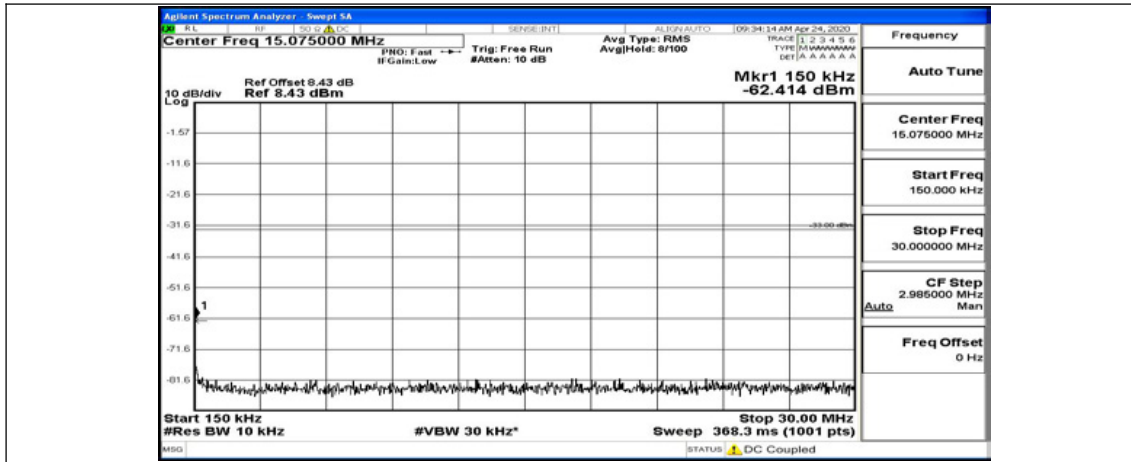

(Channel Bandwidth:20 MHz)\_LCH\_16QAM\_1RB#0

(Channel Bandwidth:20 MHz)\_LCH\_16QAM\_1RB#49

(Channel Bandwidth:20 MHz)\_LCH\_16QAM\_1RB#99

(Channel Bandwidth:20 MHz)\_MCH\_16QAM\_1RB#0

(Channel Bandwidth:20 MHz)\_MCH\_16QAM\_1RB#49

(Channel Bandwidth:20 MHz)\_MCH\_16QAM\_1RB#99

(Channel Bandwidth:20 MHz)\_HCH\_16QAM\_1RB#0

(Channel Bandwidth:20 MHz)\_HCH\_16QAM\_1RB#49

(Channel Bandwidth:20 MHz)\_HCH\_16QAM\_1RB#99