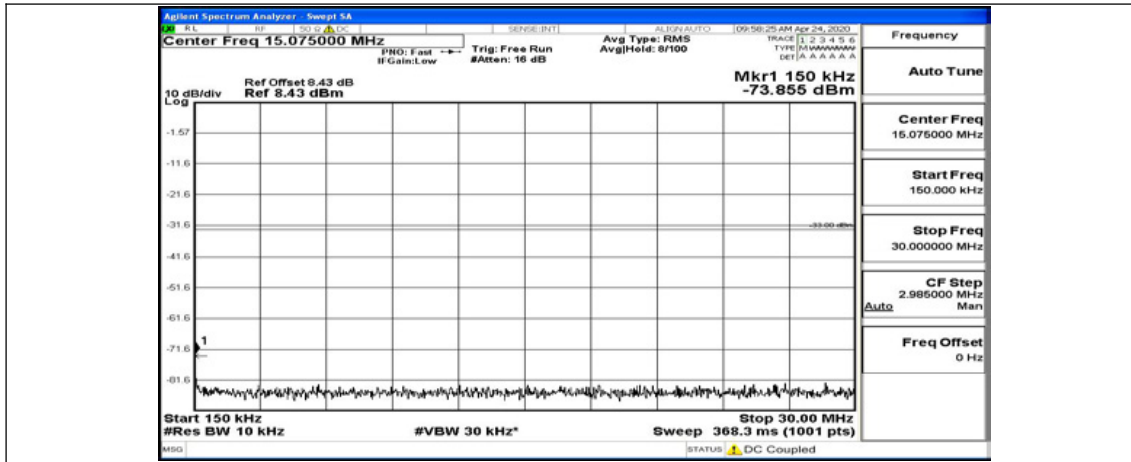

(Channel Bandwidth:20 MHz)\_MCH\_QPSK\_1RB#49

(Channel Bandwidth:20 MHz)\_MCH\_QPSK\_1RB#99

(Channel Bandwidth:20 MHz)\_HCH\_QPSK\_1RB#0

(Channel Bandwidth:20 MHz)\_HCH\_QPSK\_1RB#49

(Channel Bandwidth:20 MHz)\_HCH\_QPSK\_1RB#99

(Channel Bandwidth:20 MHz)\_LCH\_16QAM\_1RB#0

(Channel Bandwidth:20 MHz)\_LCH\_16QAM\_1RB#49

(Channel Bandwidth:20 MHz)\_LCH\_16QAM\_1RB#99

(Channel Bandwidth:20 MHz)\_MCH\_16QAM\_1RB#0

(Channel Bandwidth:20 MHz)\_MCH\_16QAM\_1RB#49