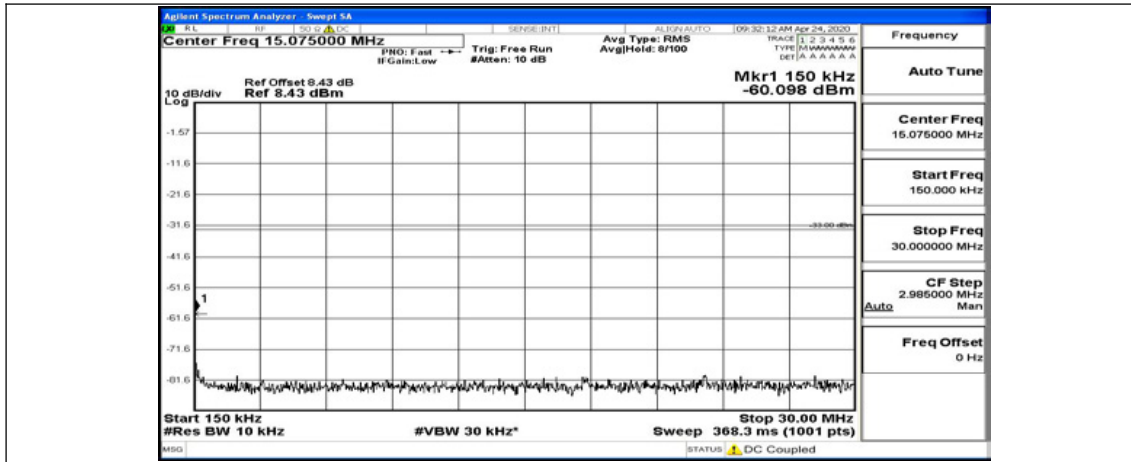

### Channel Bandwidth: 20 MHz

(Channel Bandwidth:20 MHz)\_LCH\_QPSK\_1RB#0

(Channel Bandwidth:20 MHz)\_LCH\_QPSK\_1RB#49

(Channel Bandwidth:20 MHz)\_LCH\_QPSK\_1RB#99

(Channel Bandwidth:20 MHz)\_MCH\_QPSK\_1RB#0