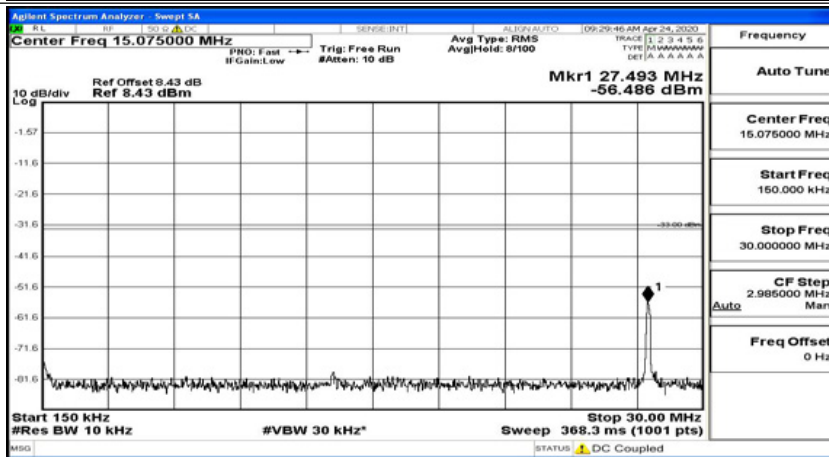

(Channel Bandwidth:15 MHz)\_LCH\_16QAM\_1RB#0

(Channel Bandwidth:15 MHz)\_LCH\_16QAM\_1RB#37

(Channel Bandwidth:15 MHz)\_LCH\_16QAM\_1RB#74

(Channel Bandwidth:15 MHz)\_MCH\_16QAM\_1RB#0

(Channel Bandwidth:15 MHz)\_MCH\_16QAM\_1RB#37