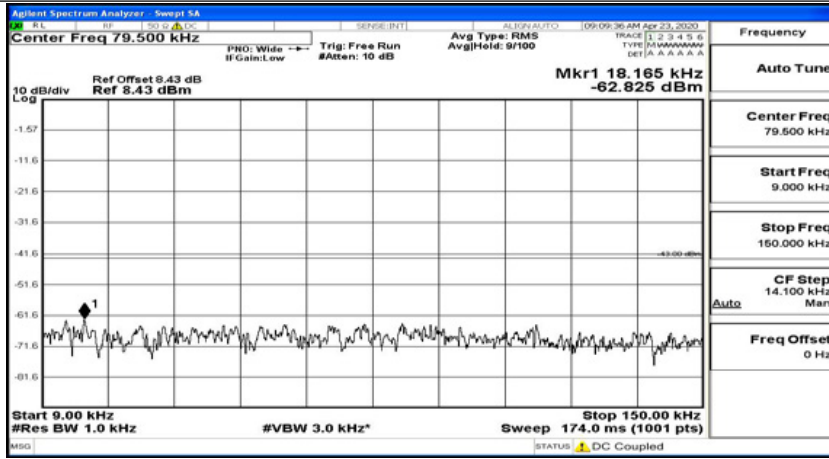

(Channel Bandwidth:20 MHz)_LCH_16QAM_1RB#0

(Channel Bandwidth:20 MHz)_LCH_16QAM_1RB#49

(Channel Bandwidth:20 MHz)_LCH_16QAM_1RB#99

(Channel Bandwidth:20 MHz)_MCH_16QAM_1RB#0

(Channel Bandwidth:20 MHz)_MCH_16QAM_1RB#49