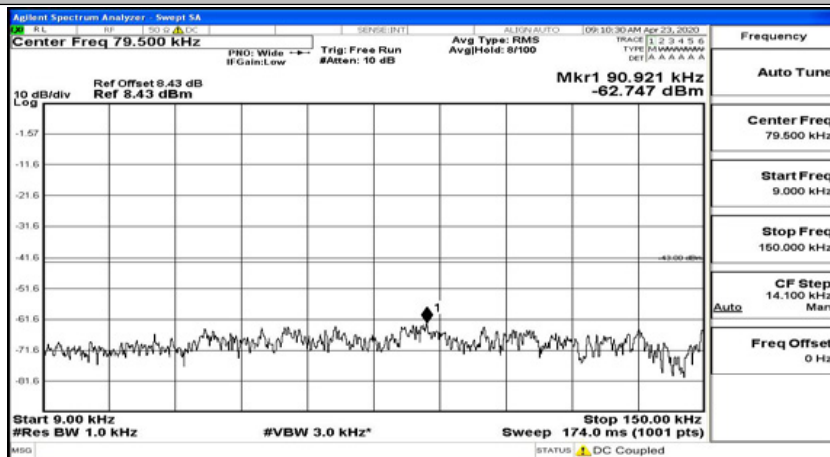

(Channel Bandwidth:20 MHz)_MCH_QPSK_1RB#49

(Channel Bandwidth:20 MHz)_MCH_QPSK_1RB#99

(Channel Bandwidth:20 MHz)_HCH_QPSK_1RB#0

(Channel Bandwidth:20 MHz)_HCH_QPSK_1RB#49

(Channel Bandwidth:20 MHz)_HCH_QPSK_1RB#99