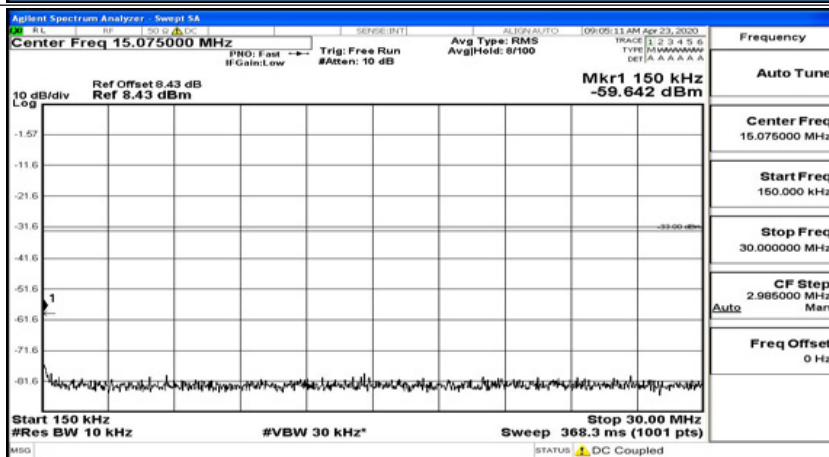

(Channel Bandwidth: 15 MHz)_LCH_QPSK_1RB#74

(Channel Bandwidth:15 MHz)_MCH_QPSK_1RB#0

(Channel Bandwidth: 15 MHz)_MCH_QPSK_1RB#37

(Channel Bandwidth:15 MHz)_MCH_QPSK_1RB#74

(Channel Bandwidth:15 MHz)_HCH_QPSK_1RB#0

(Channel Bandwidth:15 MHz)_HCH_QPSK_1RB#37

(Channel Bandwidth: 15 MHz)_HCH_QPSK_1RB#74

(Channel Bandwidth:15 MHz)_LCH_16QAM_1RB#0

(Channel Bandwidth:15 MHz)_LCH_16QAM_1RB#37

(Channel Bandwidth:15 MHz)_LCH_16QAM_1RB#74