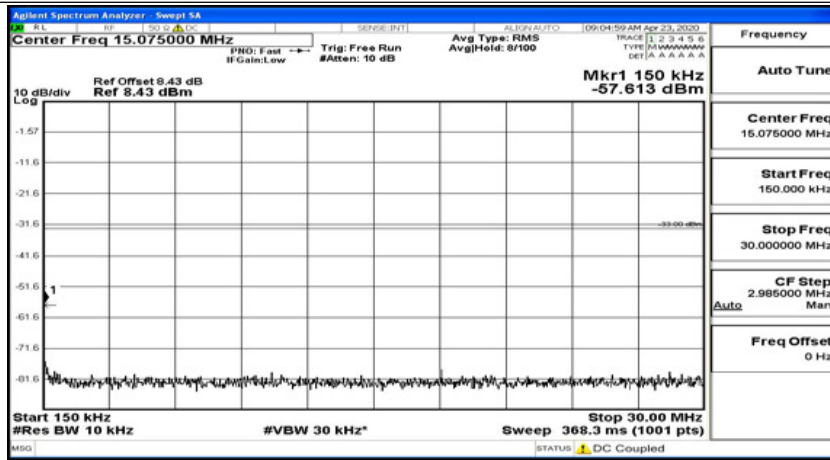

(Channel Bandwidth: 15 MHz)_LCH_QPSK_1RB#74

(Channel Bandwidth:15 MHz)_MCH_QPSK_1RB#0

(Channel Bandwidth: 15 MHz)_MCH_QPSK_1RB#37

(Channel Bandwidth:15 MHz)_MCH_QPSK_1RB#74

(Channel Bandwidth:15 MHz)_HCH_QPSK_1RB#0

(Channel Bandwidth:15 MHz)_HCH_QPSK_1RB#37

(Channel Bandwidth: 15 MHz)_HCH_QPSK_1RB#74

(Channel Bandwidth:15 MHz)_LCH_16QAM_1RB#0

(Channel Bandwidth:15 MHz)_LCH_16QAM_1RB#37

(Channel Bandwidth:15 MHz)_LCH_16QAM_1RB#74