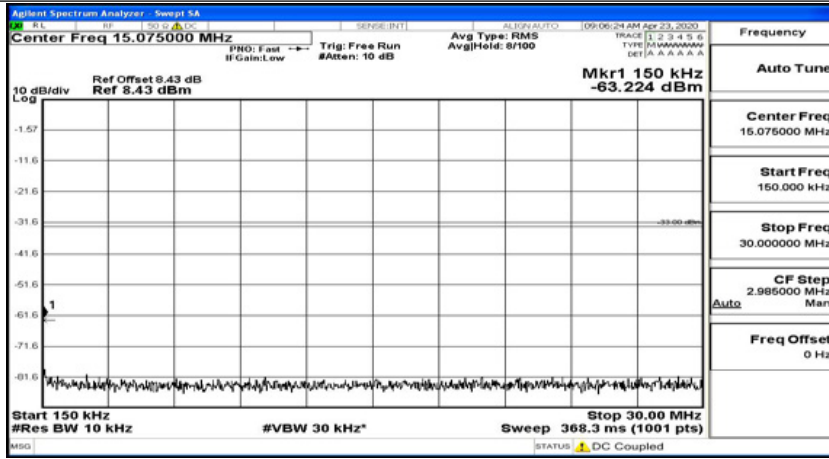

(Channel Bandwidth: 15 MHz)_LCH_QPSK_1RB#74

(Channel Bandwidth:15 MHz)_MCH_QPSK_1RB#0

(Channel Bandwidth: 15 MHz)_MCH_QPSK_1RB#37

(Channel Bandwidth:15 MHz)_MCH_QPSK_1RB#74

(Channel Bandwidth:15 MHz)_HCH_QPSK_1RB#0

(Channel Bandwidth:15 MHz)_HCH_QPSK_1RB#37

(Channel Bandwidth: 15 MHz)_HCH_QPSK_1RB#74

(Channel Bandwidth:15 MHz)_LCH_16QAM_1RB#0

(Channel Bandwidth:15 MHz)_LCH_16QAM_1RB#37

(Channel Bandwidth:15 MHz)_LCH_16QAM_1RB#74