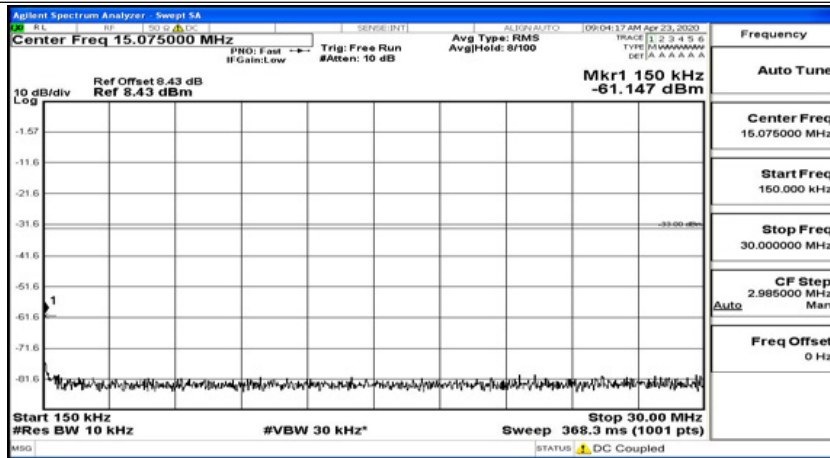

(Channel Bandwidth:15 MHz)_HCH_QPSK_1RB#37

(Channel Bandwidth: 15 MHz)_HCH_QPSK_1RB#74

(Channel Bandwidth:15 MHz)_LCH_16QAM_1RB#0

(Channel Bandwidth:15 MHz)_LCH_16QAM_1RB#37

(Channel Bandwidth:15 MHz)_LCH_16QAM_1RB#74