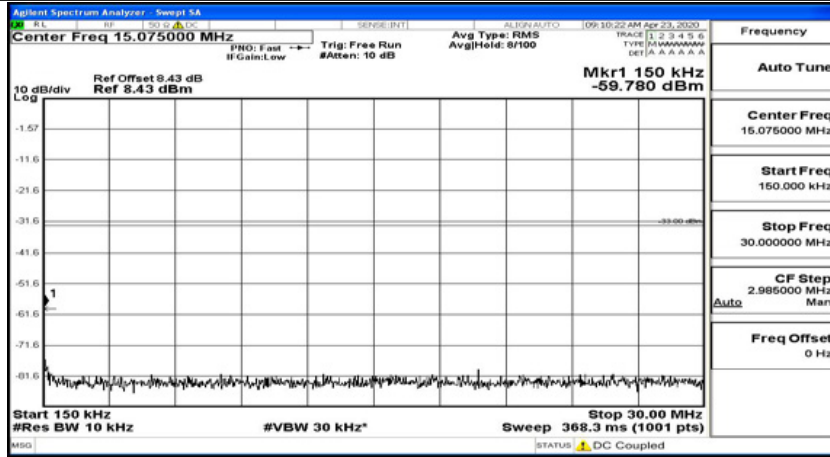

(Channel Bandwidth:20 MHz)_HCH_QPSK_1RB#49