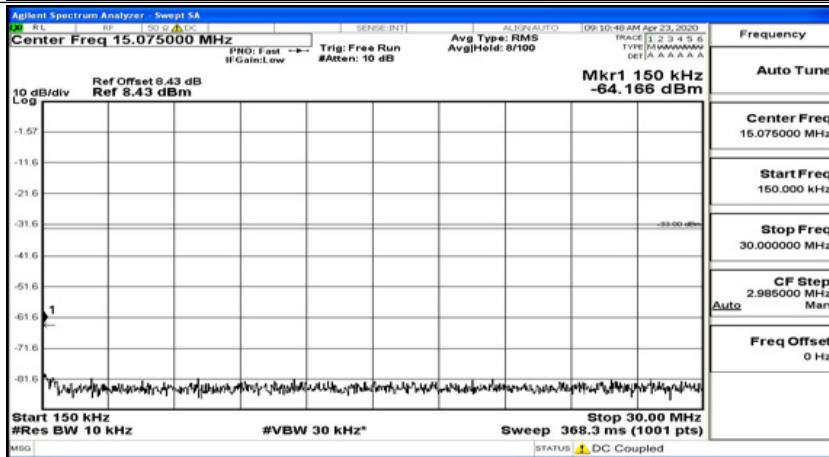

(Channel Bandwidth:20 MHz)_MCH_QPSK_1RB#49

(Channel Bandwidth:20 MHz)_MCH_QPSK_1RB#99

(Channel Bandwidth:20 MHz)_HCH_QPSK_1RB#0

(Channel Bandwidth:20 MHz)_HCH_QPSK_1RB#49

(Channel Bandwidth:20 MHz)_HCH_QPSK_1RB#99