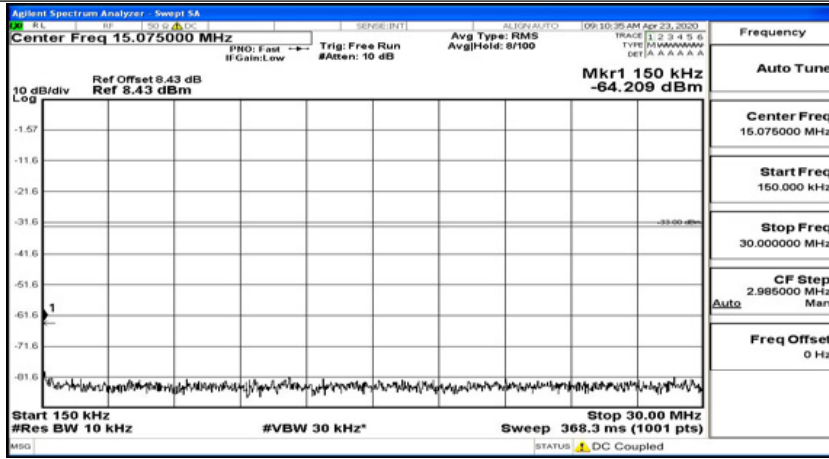

(Channel Bandwidth:20 MHz)_MCH_QPSK_1RB#49

(Channel Bandwidth:20 MHz)_MCH_QPSK_1RB#99

(Channel Bandwidth:20 MHz)_HCH_QPSK_1RB#0

(Channel Bandwidth:20 MHz)_HCH_QPSK_1RB#49

(Channel Bandwidth:20 MHz)_HCH_QPSK_1RB#99