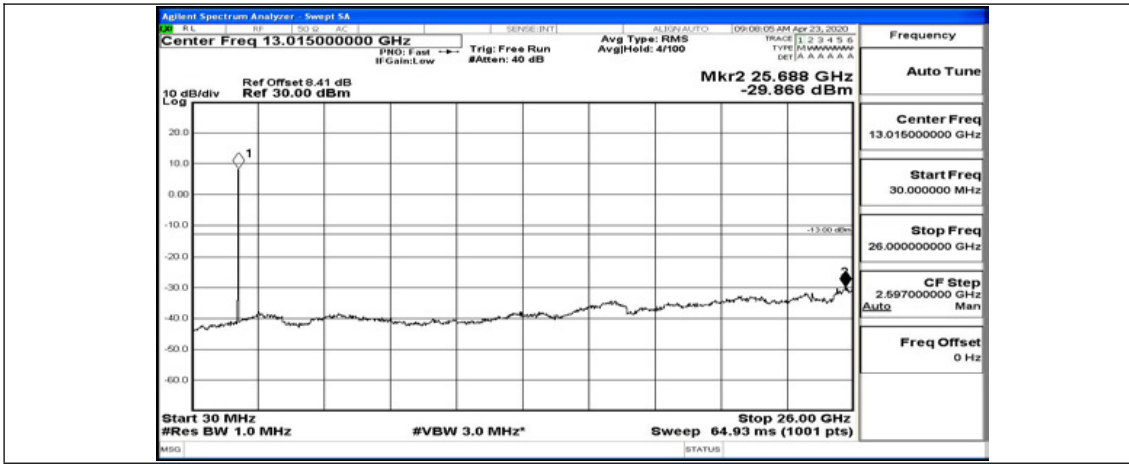

(Channel Bandwidth:15 MHz)_HCH_16QAM_1RB#74

Channel Bandwidth: 20 MHz

(Channel Bandwidth:20 MHz)_LCH_QPSK_1RB#0

(Channel Bandwidth:20 MHz)_LCH_QPSK_1RB#49

(Channel Bandwidth:20 MHz)_LCH_QPSK_1RB#99

(Channel Bandwidth:20 MHz)_MCH_QPSK_1RB#0