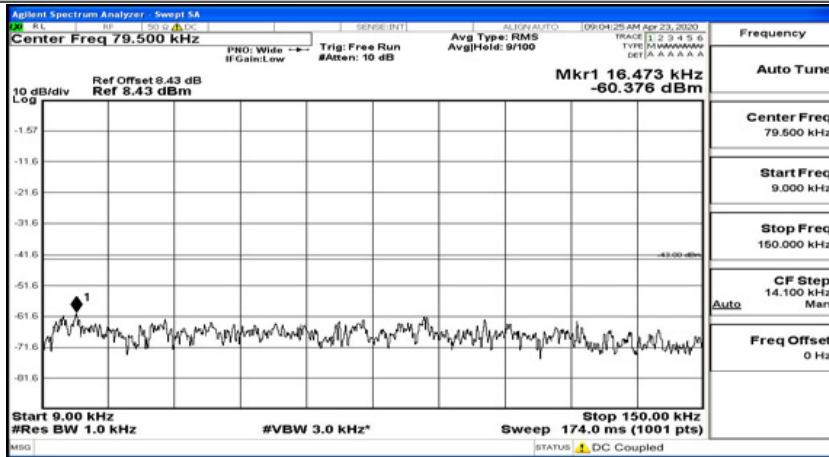

(Channel Bandwidth:15 MHz)_HCH_QPSK_1RB#37

(Channel Bandwidth: 15 MHz)_HCH_QPSK_1RB#74

(Channel Bandwidth:15 MHz)_LCH_16QAM_1RB#0

(Channel Bandwidth:15 MHz)_LCH_16QAM_1RB#37

(Channel Bandwidth:15 MHz)_LCH_16QAM_1RB#74