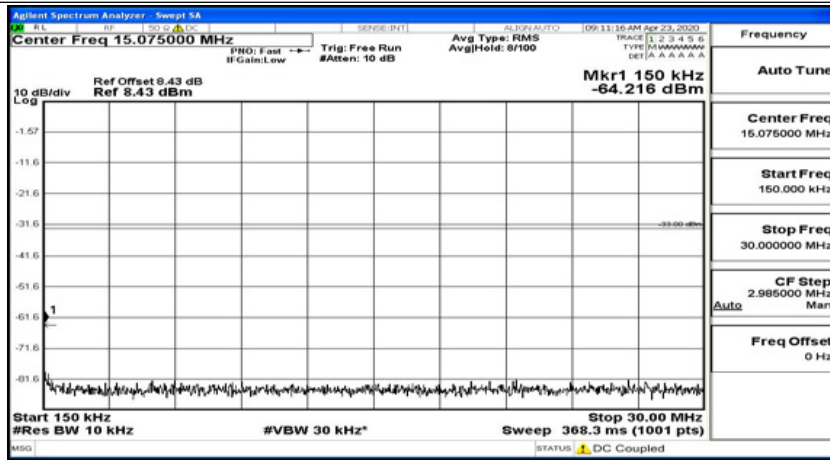

(Channel Bandwidth:20 MHz)_MCH_16QAM_1RB#99

(Channel Bandwidth:20 MHz)_HCH_16QAM_1RB#0

(Channel Bandwidth:20 MHz)_HCH_16QAM_1RB#49

(Channel Bandwidth:20 MHz_HCH_16QAM_1RB#99