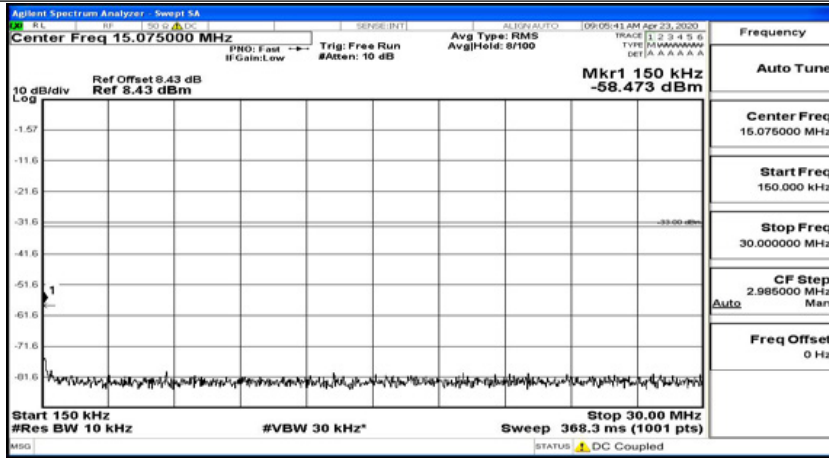

(Channel Bandwidth: 15 MHz)_MCH_16QAM_1RB#74