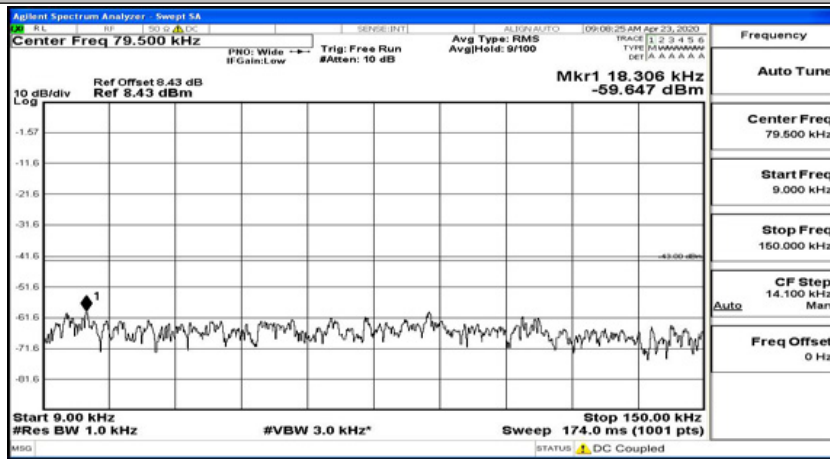

(Channel Bandwidth:20 MHz)_LCH_16QAM_1RB#49