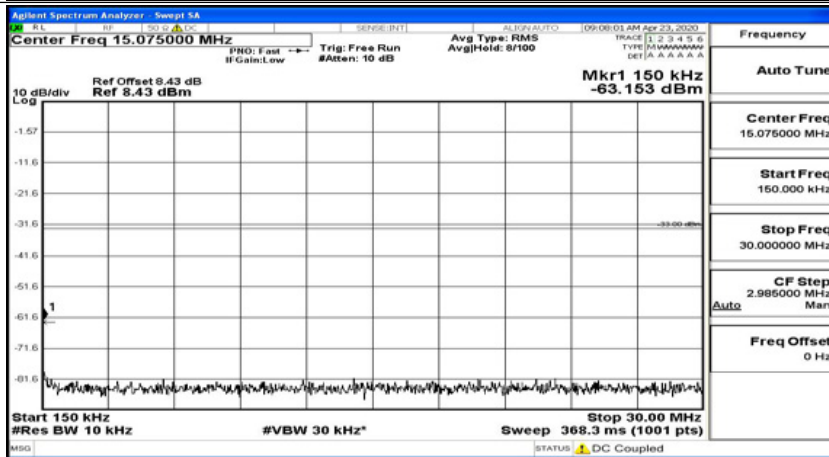

(Channel Bandwidth:15 MHz)_HCH_16QAM_1RB#74

Channel Bandwidth: 20 MHz

(Channel Bandwidth:20 MHz)_LCH_QPSK_1RB#0

(Channel Bandwidth:20 MHz)_LCH_QPSK_1RB#49

(Channel Bandwidth:20 MHz)_LCH_QPSK_1RB#99

(Channel Bandwidth:20 MHz)_MCH_QPSK_1RB#0