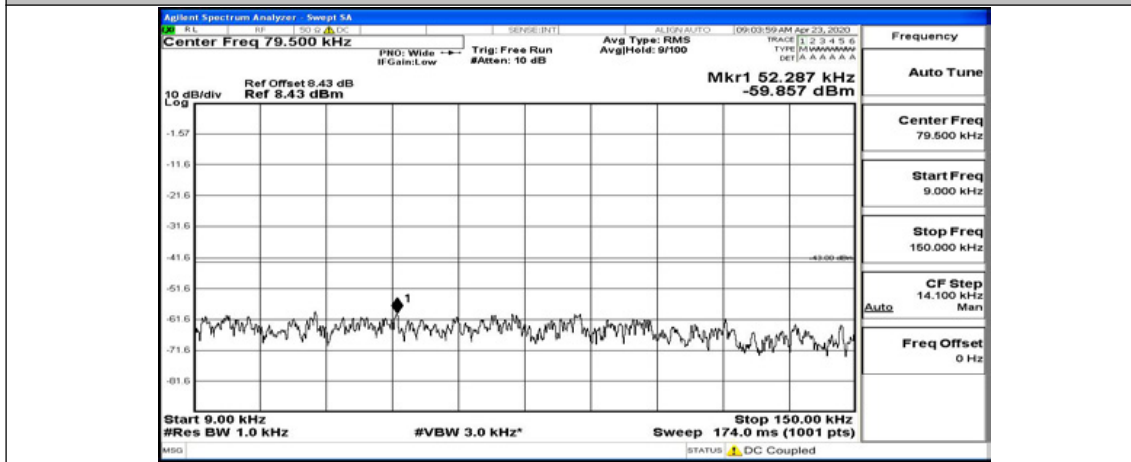

(Channel Bandwidth:15 MHz)_HCH_QPSK_1RB#37

(Channel Bandwidth: 15 MHz)_HCH_QPSK_1RB#74

(Channel Bandwidth:15 MHz)_LCH_16QAM_1RB#0

(Channel Bandwidth:15 MHz)_LCH_16QAM_1RB#37

(Channel Bandwidth:15 MHz)_LCH_16QAM_1RB#74