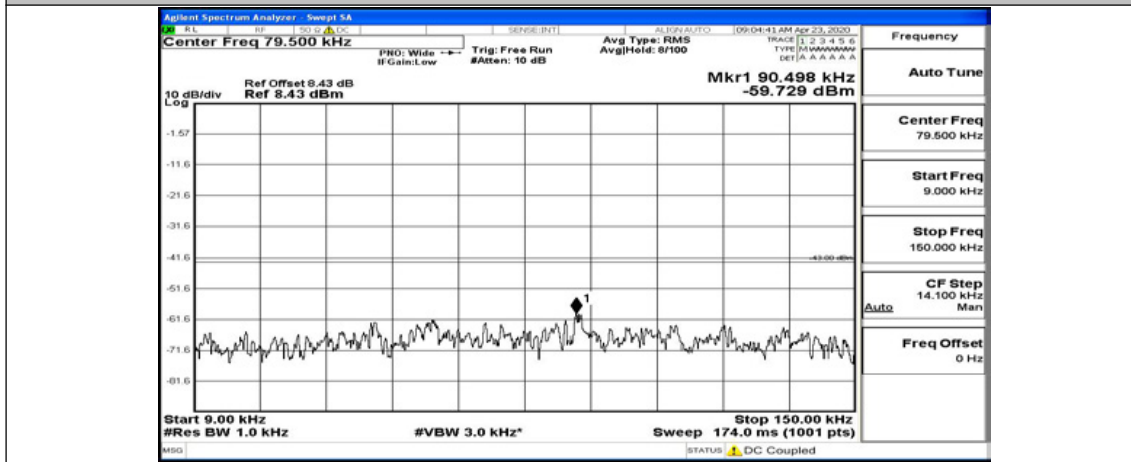

(Channel Bandwidth: 15 MHz)_LCH_QPSK_1RB#74

(Channel Bandwidth:15 MHz)_MCH_QPSK_1RB#0

(Channel Bandwidth: 15 MHz)_MCH_QPSK_1RB#37

(Channel Bandwidth:15 MHz)_MCH_QPSK_1RB#74

(Channel Bandwidth:15 MHz)_HCH_QPSK_1RB#0

(Channel Bandwidth:15 MHz)_HCH_QPSK_1RB#37

(Channel Bandwidth: 15 MHz)_HCH_QPSK_1RB#74

(Channel Bandwidth:15 MHz)_LCH_16QAM_1RB#0

(Channel Bandwidth:15 MHz)_LCH_16QAM_1RB#37

(Channel Bandwidth:15 MHz)_LCH_16QAM_1RB#74