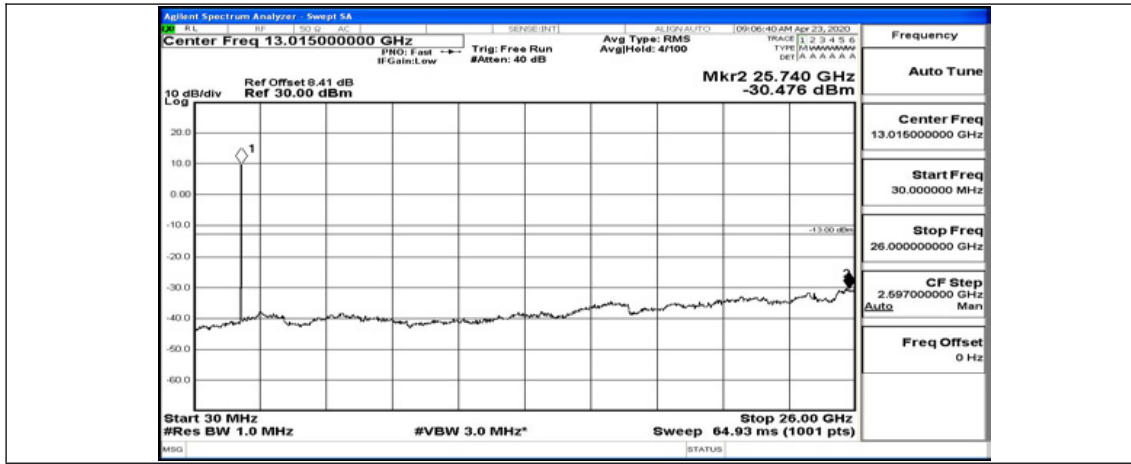

(Channel Bandwidth: 15 MHz)_LCH_QPSK_1RB#74

(Channel Bandwidth:15 MHz)_MCH_QPSK_1RB#0

(Channel Bandwidth: 15 MHz)_MCH_QPSK_1RB#37

(Channel Bandwidth:15 MHz)_MCH_QPSK_1RB#74

(Channel Bandwidth:15 MHz)_HCH_QPSK_1RB#0

(Channel Bandwidth:15 MHz)_HCH_QPSK_1RB#37

(Channel Bandwidth: 15 MHz)_HCH_QPSK_1RB#74

(Channel Bandwidth:15 MHz)_LCH_16QAM_1RB#0

(Channel Bandwidth:15 MHz)_LCH_16QAM_1RB#37

(Channel Bandwidth:15 MHz)_LCH_16QAM_1RB#74