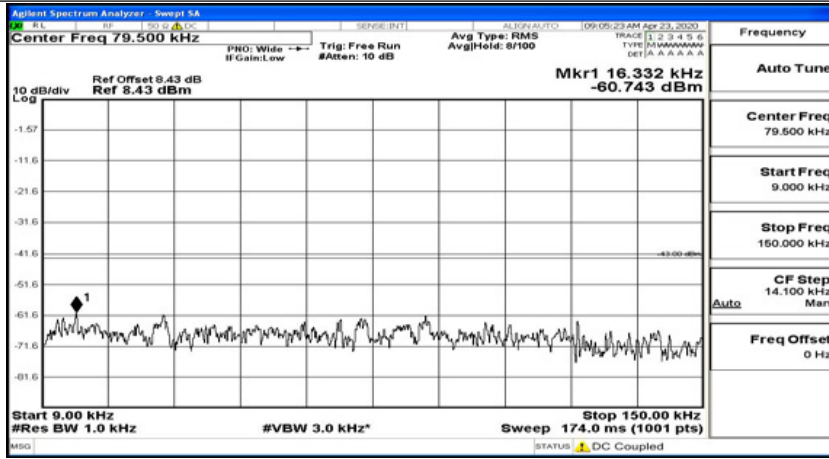

(Channel Bandwidth:15 MHz)_MCH_16QAM_1RB#37