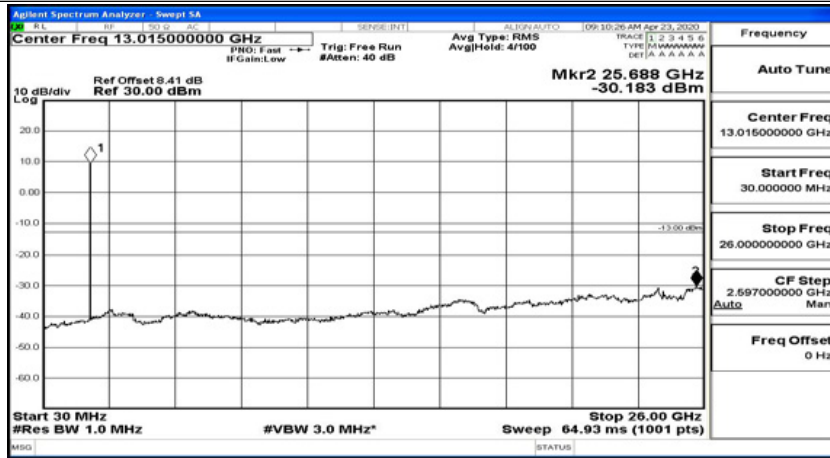

(Channel Bandwidth:20 MHz)_HCH_QPSK_1RB#49