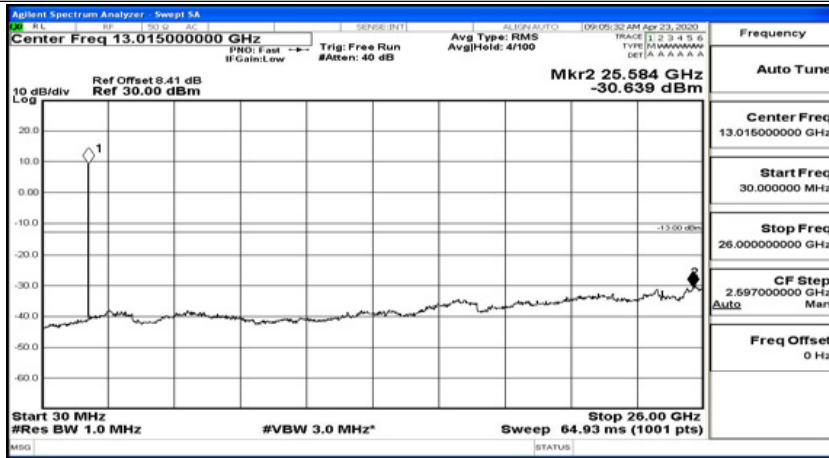

(Channel Bandwidth:15 MHz)_MCH_16QAM_1RB#37