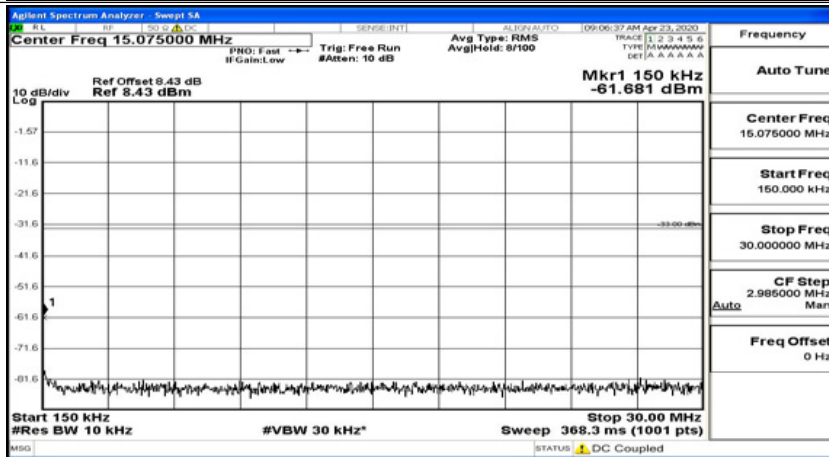

(Channel Bandwidth: 15 MHz)_HCH_QPSK_1RB#74