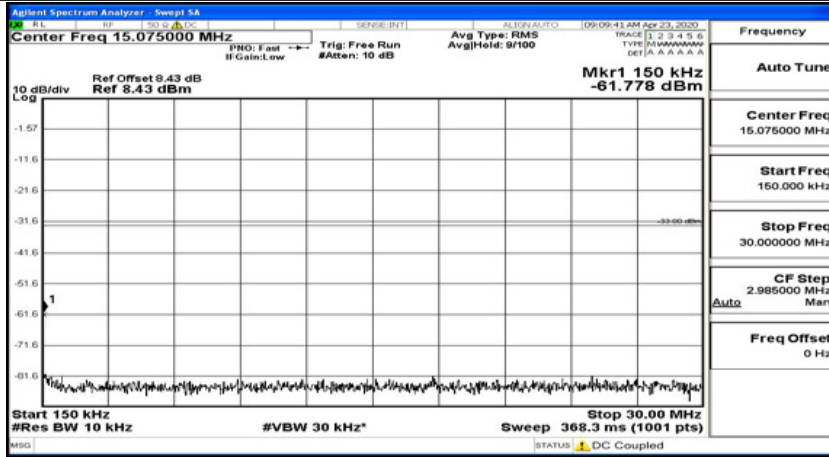

(Channel Bandwidth:20 MHz)_LCH_16QAM_1RB#0

(Channel Bandwidth:20 MHz)_LCH_16QAM_1RB#49

(Channel Bandwidth:20 MHz)_LCH_16QAM_1RB#99

(Channel Bandwidth:20 MHz)_MCH_16QAM_1RB#0

(Channel Bandwidth:20 MHz)_MCH_16QAM_1RB#49