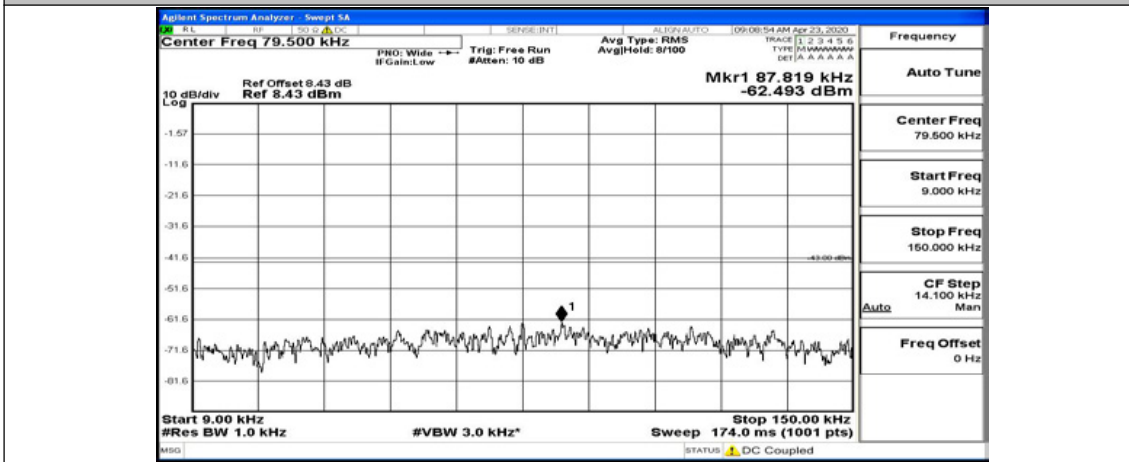

(Channel Bandwidth:15 MHz)_HCH_16QAM_1RB#74

Channel Bandwidth: 20 MHz

(Channel Bandwidth:20 MHz)_LCH_QPSK_1RB#0

(Channel Bandwidth:20 MHz)_LCH_QPSK_1RB#49

(Channel Bandwidth:20 MHz)_LCH_QPSK_1RB#99

(Channel Bandwidth:20 MHz)_MCH_QPSK_1RB#0