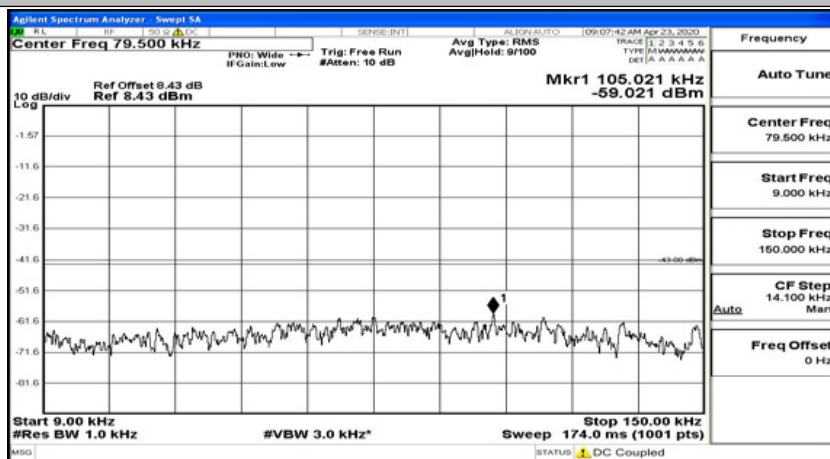

(Channel Bandwidth:15 MHz)_HCH_16QAM_1RB#74

Channel Bandwidth: 20 MHz

(Channel Bandwidth:20 MHz)_LCH_QPSK_1RB#0

(Channel Bandwidth:20 MHz)_LCH_QPSK_1RB#49

(Channel Bandwidth:20 MHz)_LCH_QPSK_1RB#99

(Channel Bandwidth:20 MHz)_MCH_QPSK_1RB#0