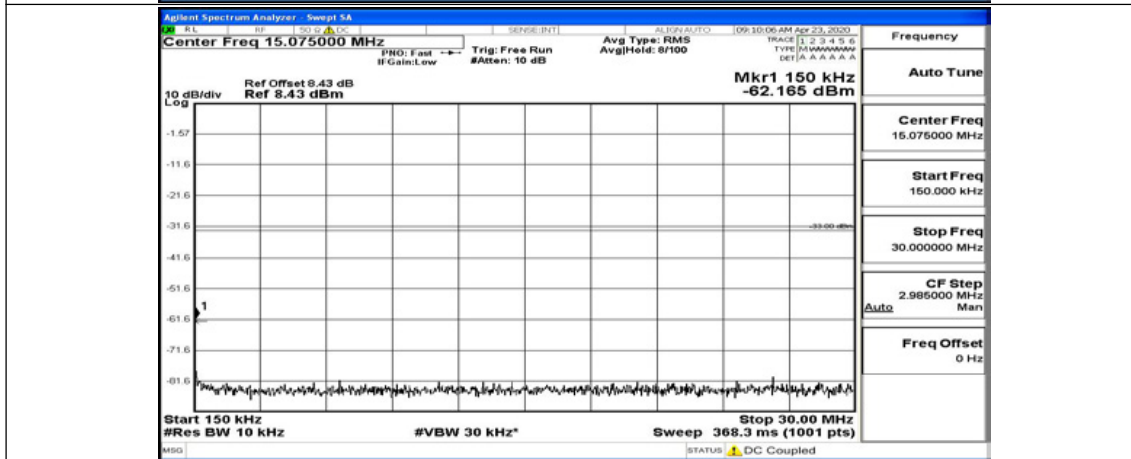

(Channel Bandwidth:20 MHz)_MCH_16QAM_1RB#99