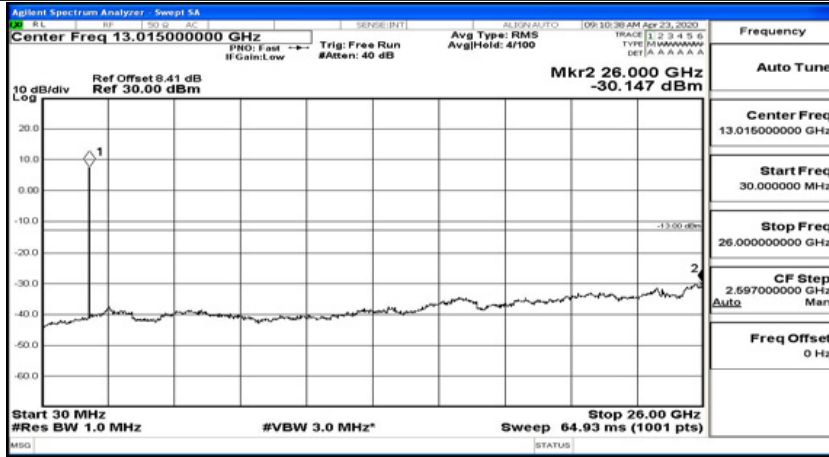

(Channel Bandwidth:20 MHz)_MCH_QPSK_1RB#49

(Channel Bandwidth:20 MHz)_MCH_QPSK_1RB#99

(Channel Bandwidth:20 MHz)_HCH_QPSK_1RB#0

(Channel Bandwidth:20 MHz)_HCH_QPSK_1RB#49

(Channel Bandwidth:20 MHz)_HCH_QPSK_1RB#99