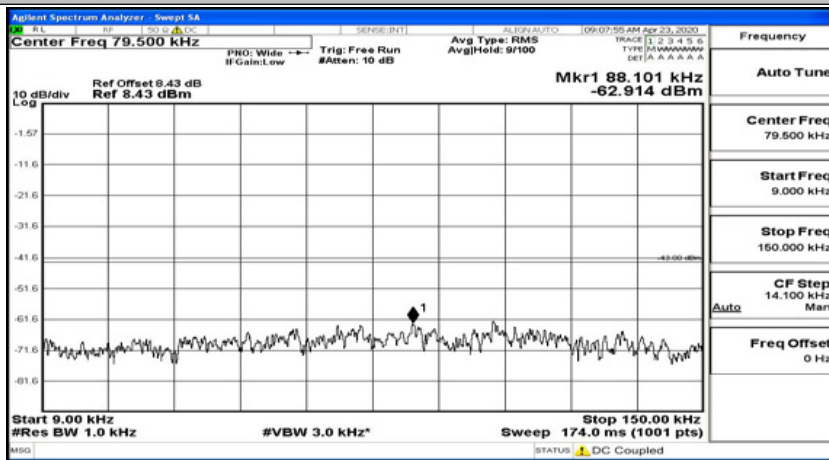

(Channel Bandwidth:15 MHz)_HCH_16QAM_1RB#74

Channel Bandwidth: 20 MHz

(Channel Bandwidth:20 MHz)_LCH_QPSK_1RB#0

(Channel Bandwidth:20 MHz)_LCH_QPSK_1RB#49

(Channel Bandwidth:20 MHz)_LCH_QPSK_1RB#99

(Channel Bandwidth:20 MHz)_MCH_QPSK_1RB#0