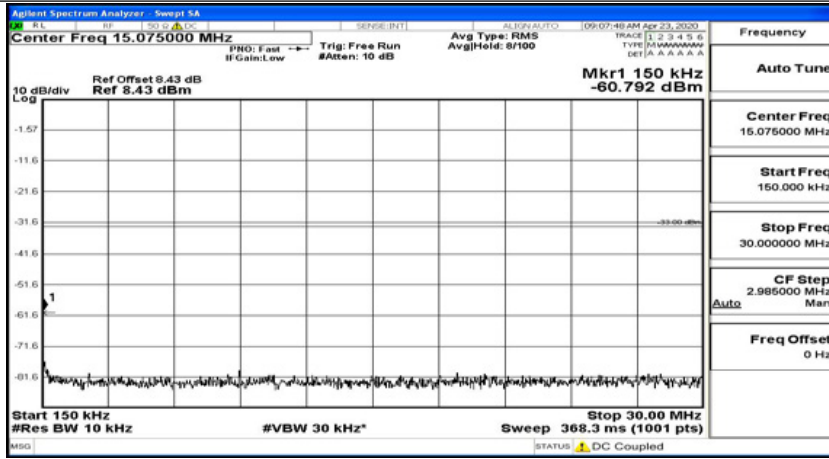

(Channel Bandwidth:15 MHz)_HCH_16QAM_1RB#74

Channel Bandwidth: 20 MHz

(Channel Bandwidth:20 MHz)_LCH_QPSK_1RB#0

(Channel Bandwidth:20 MHz)_LCH_QPSK_1RB#49

(Channel Bandwidth:20 MHz)_LCH_QPSK_1RB#99

(Channel Bandwidth:20 MHz)_MCH_QPSK_1RB#0