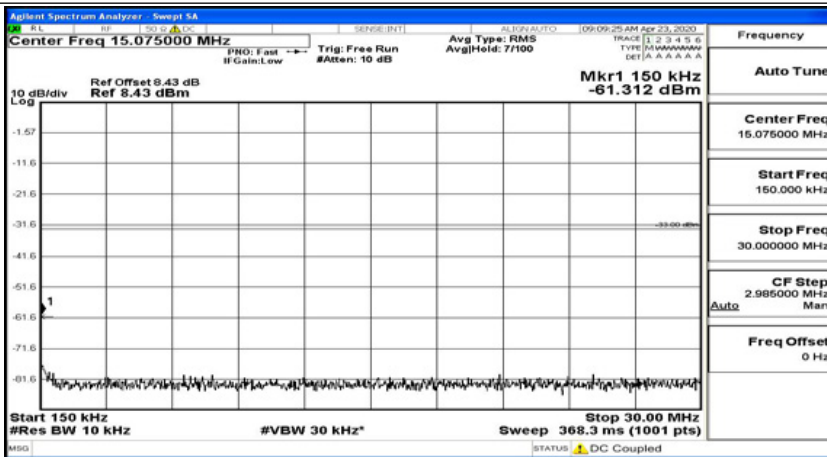

(Channel Bandwidth:20 MHz)_MCH_QPSK_1RB#99

(Channel Bandwidth:20 MHz)_HCH_QPSK_1RB#0