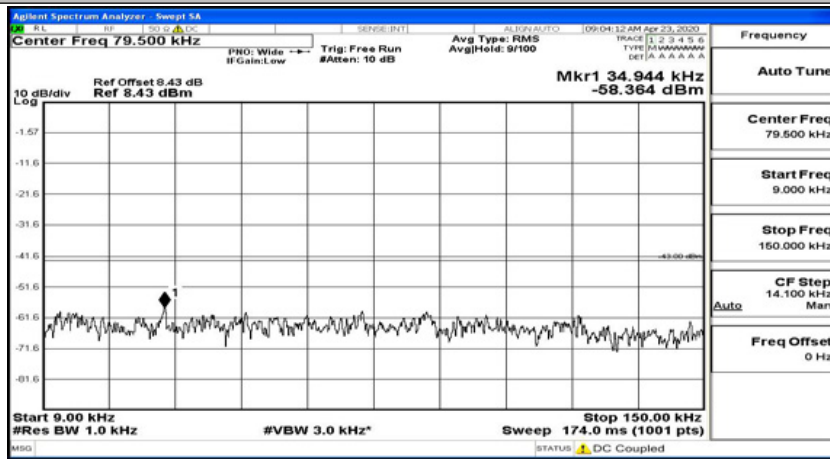

(Channel Bandwidth:15 MHz)_HCH_QPSK_1RB#37

(Channel Bandwidth: 15 MHz)_HCH_QPSK_1RB#74

(Channel Bandwidth:15 MHz)_LCH_16QAM_1RB#0

(Channel Bandwidth:15 MHz)_LCH_16QAM_1RB#37

(Channel Bandwidth:15 MHz)_LCH_16QAM_1RB#74