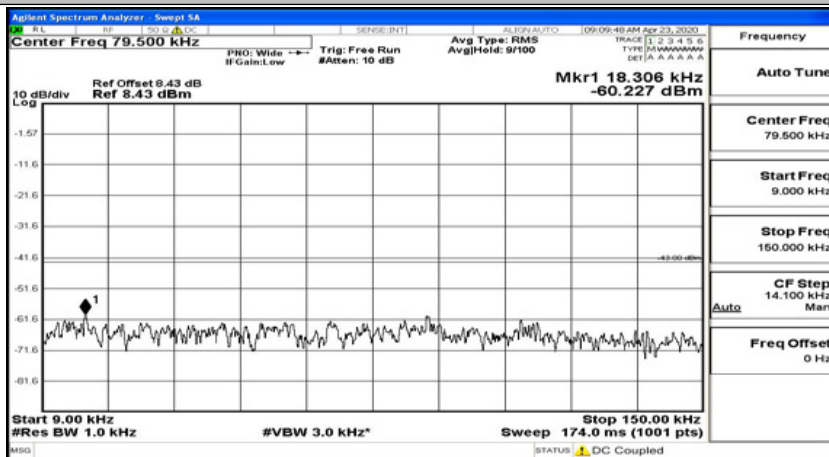

(Channel Bandwidth:20 MHz)_LCH_16QAM_1RB#0

(Channel Bandwidth:20 MHz)_LCH_16QAM_1RB#49

(Channel Bandwidth:20 MHz)_LCH_16QAM_1RB#99

(Channel Bandwidth:20 MHz)_MCH_16QAM_1RB#0

(Channel Bandwidth:20 MHz)_MCH_16QAM_1RB#49