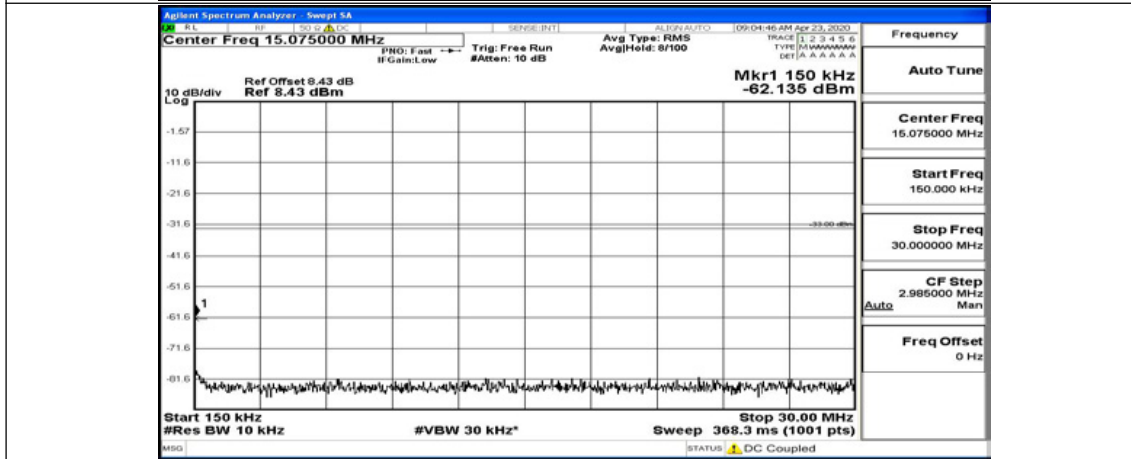

(Channel Bandwidth: 15 MHz)_LCH_QPSK_1RB#74

(Channel Bandwidth:15 MHz)_MCH_QPSK_1RB#0

(Channel Bandwidth: 15 MHz)_MCH_QPSK_1RB#37

(Channel Bandwidth:15 MHz)_MCH_QPSK_1RB#74

(Channel Bandwidth:15 MHz)_HCH_QPSK_1RB#0

(Channel Bandwidth:15 MHz)_HCH_QPSK_1RB#37

(Channel Bandwidth: 15 MHz)_HCH_QPSK_1RB#74

(Channel Bandwidth:15 MHz)_LCH_16QAM_1RB#0

(Channel Bandwidth:15 MHz)_LCH_16QAM_1RB#37

(Channel Bandwidth:15 MHz)_LCH_16QAM_1RB#74