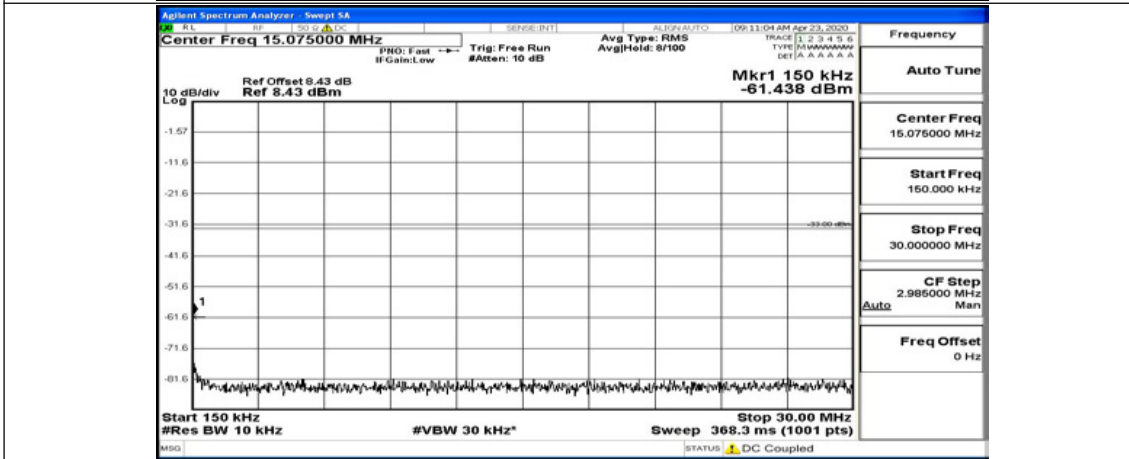

(Channel Bandwidth:20 MHz)_HCH_16QAM_1RB#0