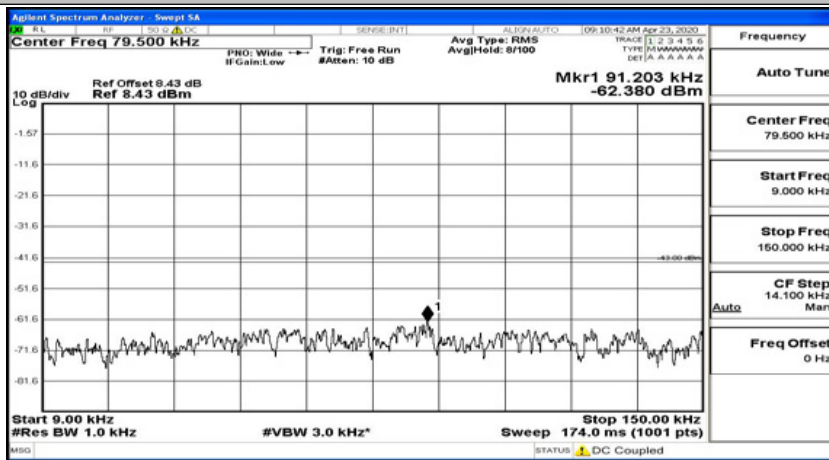

(Channel Bandwidth:20 MHz)_MCH_QPSK_1RB#49

(Channel Bandwidth:20 MHz)_MCH_QPSK_1RB#99

(Channel Bandwidth:20 MHz)_HCH_QPSK_1RB#0

(Channel Bandwidth:20 MHz)_HCH_QPSK_1RB#49

(Channel Bandwidth:20 MHz)_HCH_QPSK_1RB#99