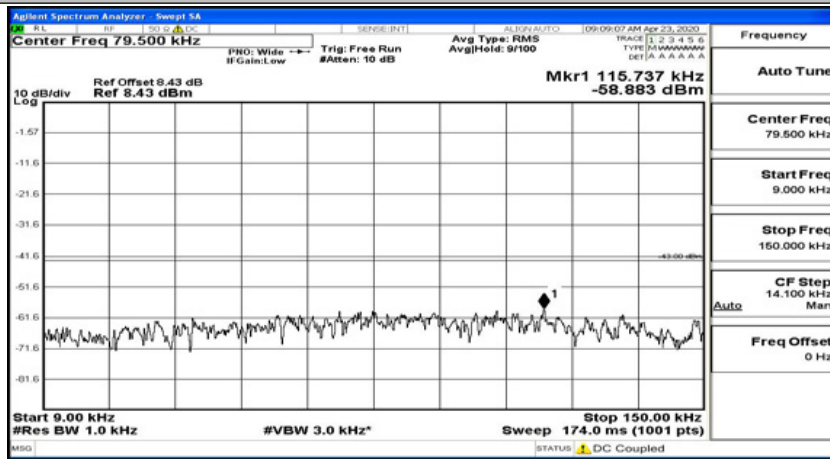

(Channel Bandwidth:20 MHz)_MCH_QPSK_1RB#49