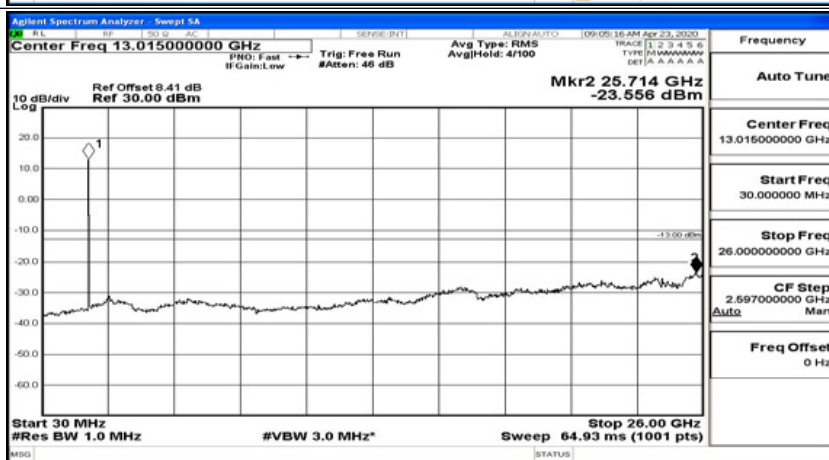

(Channel Bandwidth: 15 MHz)_LCH_QPSK_1RB#74

(Channel Bandwidth:15 MHz)_MCH_QPSK_1RB#0

(Channel Bandwidth: 15 MHz)_MCH_QPSK_1RB#37

(Channel Bandwidth:15 MHz)_MCH_QPSK_1RB#74

(Channel Bandwidth:15 MHz)_HCH_QPSK_1RB#0

(Channel Bandwidth:15 MHz)_HCH_QPSK_1RB#37

(Channel Bandwidth: 15 MHz)_HCH_QPSK_1RB#74

(Channel Bandwidth:15 MHz)_LCH_16QAM_1RB#0

(Channel Bandwidth:15 MHz)_LCH_16QAM_1RB#37

(Channel Bandwidth:15 MHz)_LCH_16QAM_1RB#74