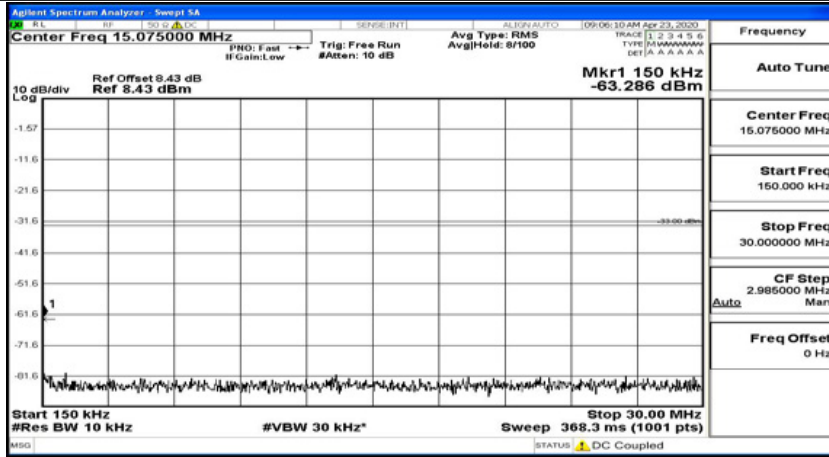

(Channel Bandwidth: 15 MHz)_LCH_QPSK_1RB#74

(Channel Bandwidth:15 MHz)_MCH_QPSK_1RB#0

(Channel Bandwidth: 15 MHz)_MCH_QPSK_1RB#37

(Channel Bandwidth:15 MHz)_MCH_QPSK_1RB#74

(Channel Bandwidth:15 MHz)_HCH_QPSK_1RB#0

(Channel Bandwidth:15 MHz)_HCH_QPSK_1RB#37

(Channel Bandwidth: 15 MHz)_HCH_QPSK_1RB#74

(Channel Bandwidth:15 MHz)_LCH_16QAM_1RB#0

(Channel Bandwidth:15 MHz)_LCH_16QAM_1RB#37

(Channel Bandwidth:15 MHz)_LCH_16QAM_1RB#74