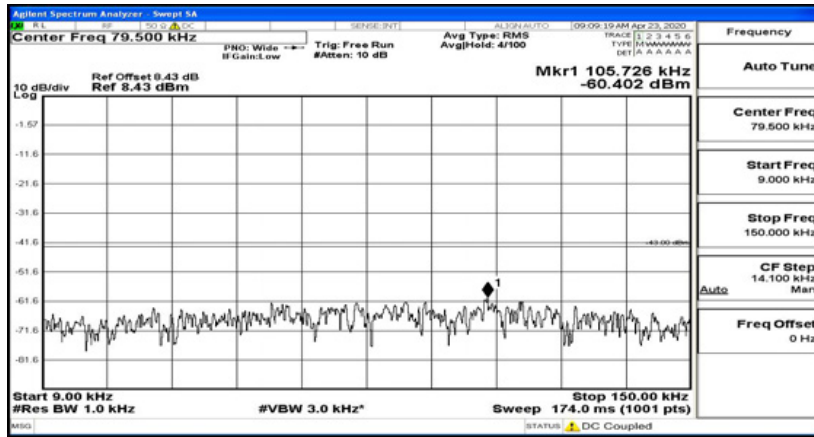

(Channel Bandwidth:20 MHz)_MCH_QPSK_1RB#99

(Channel Bandwidth:20 MHz)_HCH_QPSK_1RB#0