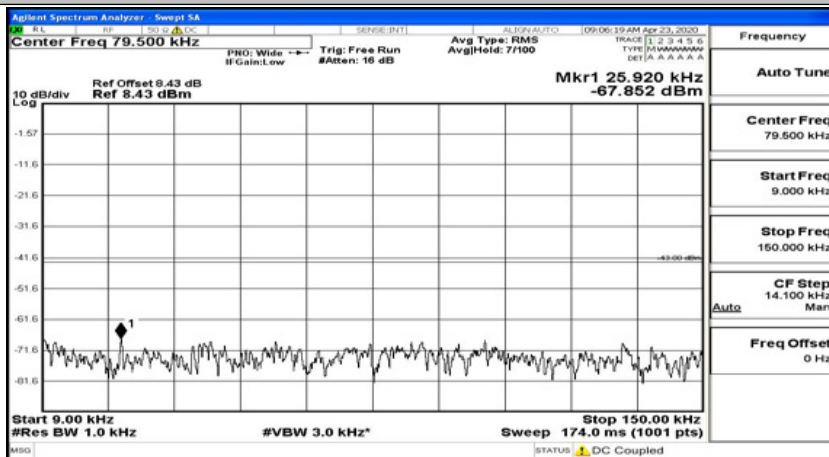

(Channel Bandwidth:15 MHz)_HCH_QPSK_1RB#37