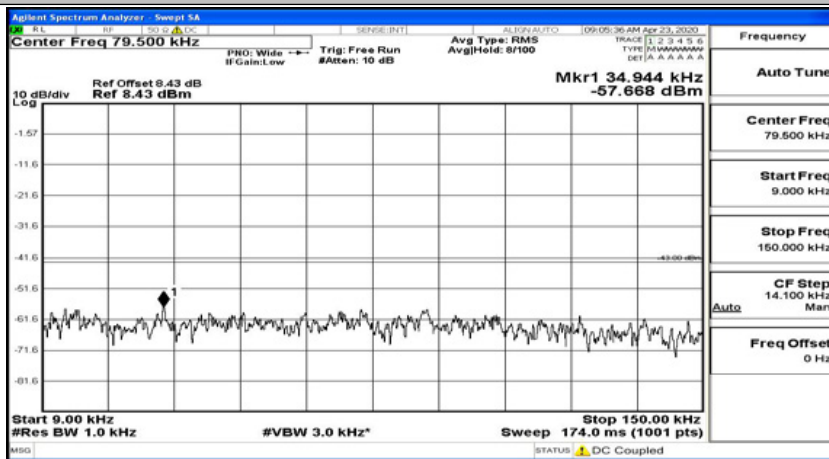

(Channel Bandwidth:15 MHz)_MCH_16QAM_1RB#37