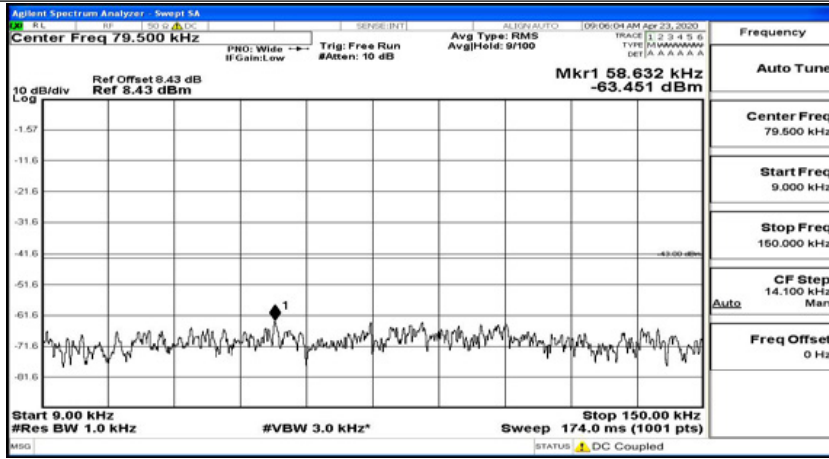

(Channel Bandwidth: 15 MHz)_LCH_QPSK_1RB#74

(Channel Bandwidth:15 MHz)_MCH_QPSK_1RB#0

(Channel Bandwidth: 15 MHz)_MCH_QPSK_1RB#37

(Channel Bandwidth:15 MHz)_MCH_QPSK_1RB#74

(Channel Bandwidth:15 MHz)_HCH_QPSK_1RB#0