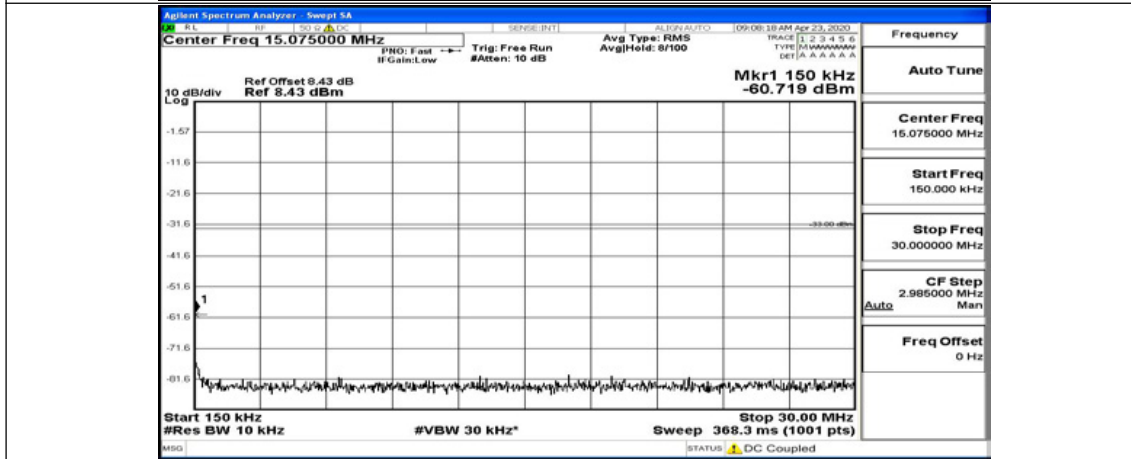

(Channel Bandwidth:20 MHz)_LCH_16QAM_1RB#0