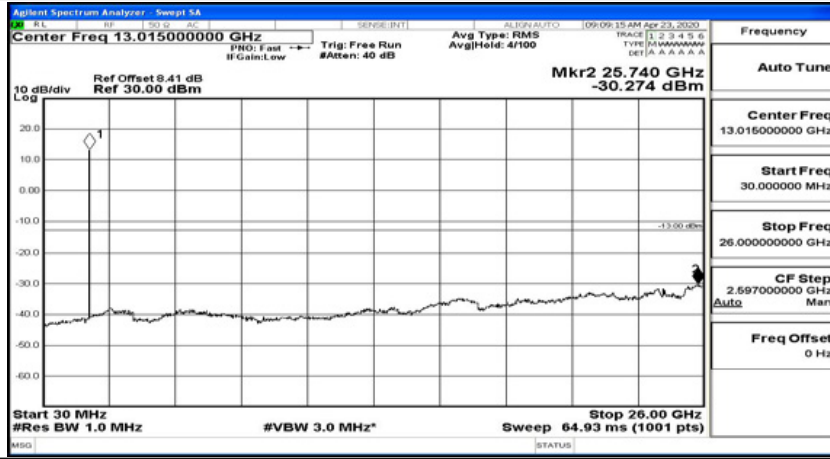

(Channel Bandwidth:20 MHz)_MCH_QPSK_1RB#49