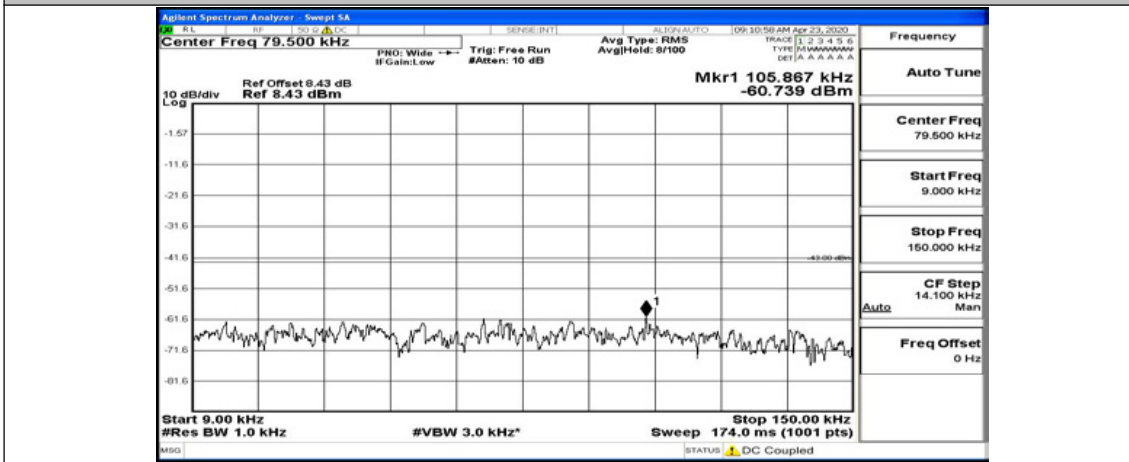

(Channel Bandwidth:20 MHz)_HCH_16QAM_1RB#0