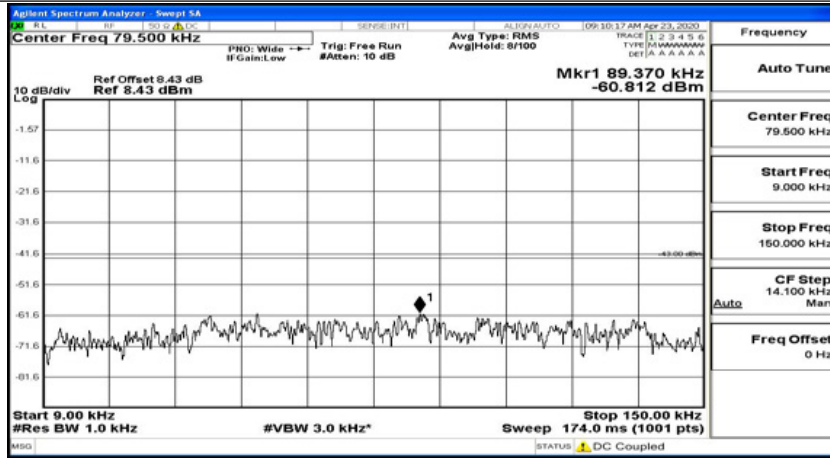

(Channel Bandwidth:20 MHz)_HCH_QPSK_1RB#49