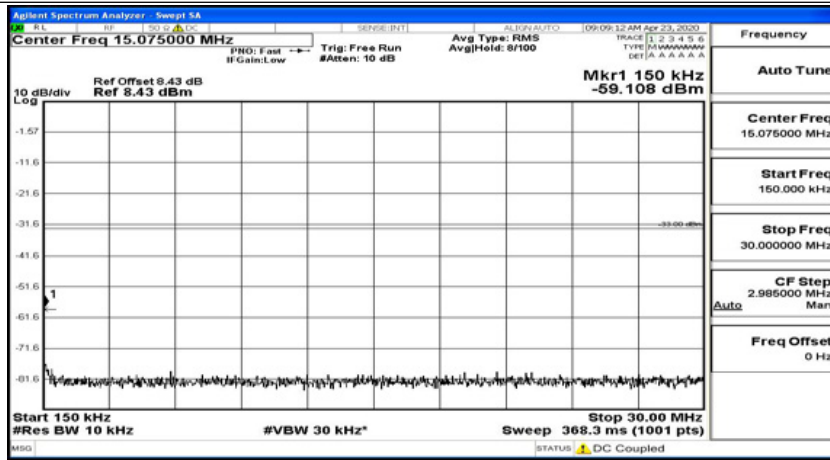

(Channel Bandwidth:20 MHz)_MCH_QPSK_1RB#49