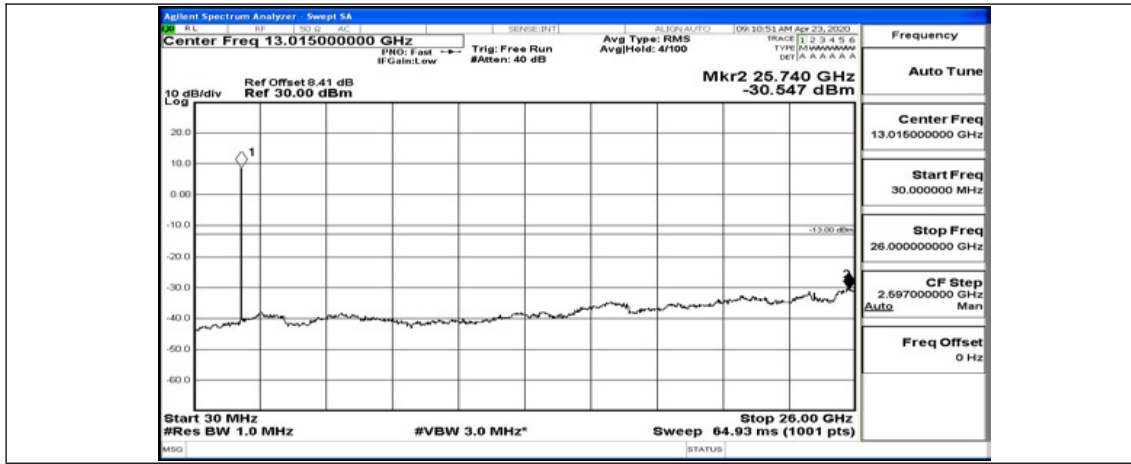

(Channel Bandwidth:20 MHz)_MCH_QPSK_1RB#49

(Channel Bandwidth:20 MHz)_MCH_QPSK_1RB#99

(Channel Bandwidth:20 MHz)_HCH_QPSK_1RB#0

(Channel Bandwidth:20 MHz)_HCH_QPSK_1RB#49

(Channel Bandwidth:20 MHz)_HCH_QPSK_1RB#99