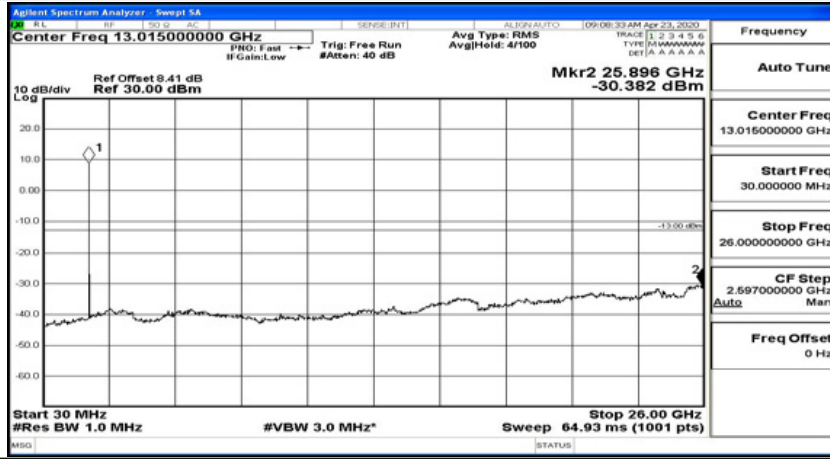

(Channel Bandwidth:20 MHz)_LCH_16QAM_1RB#49