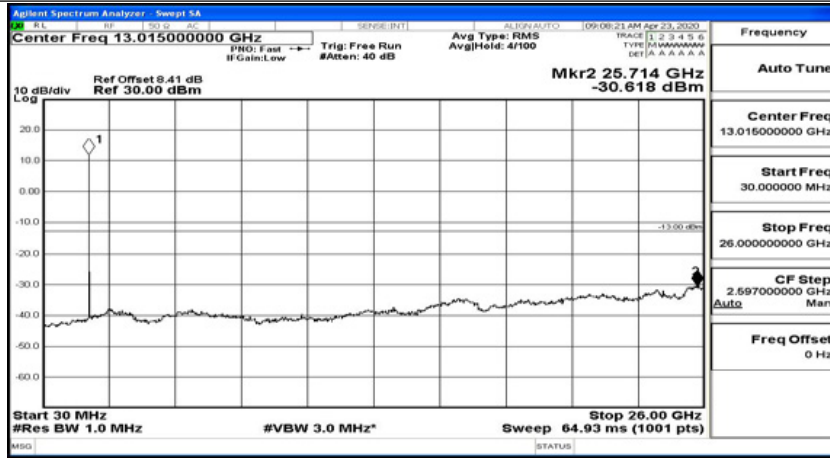

(Channel Bandwidth:20 MHz)_LCH_16QAM_1RB#49