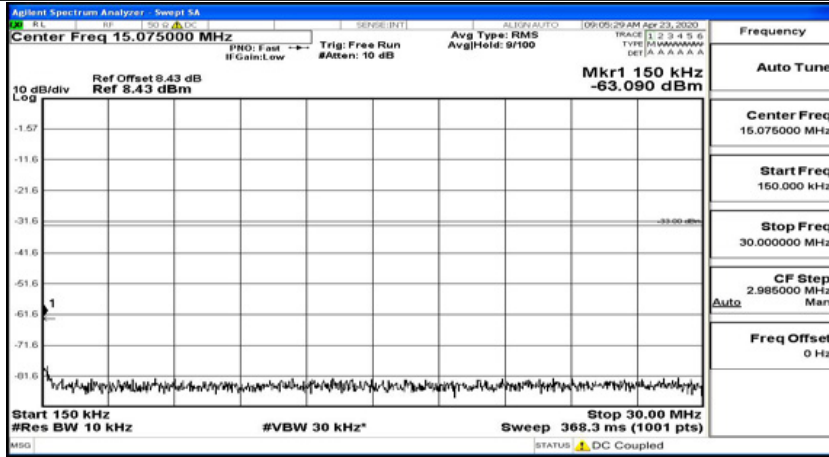

(Channel Bandwidth:15 MHz)_MCH_16QAM_1RB#37