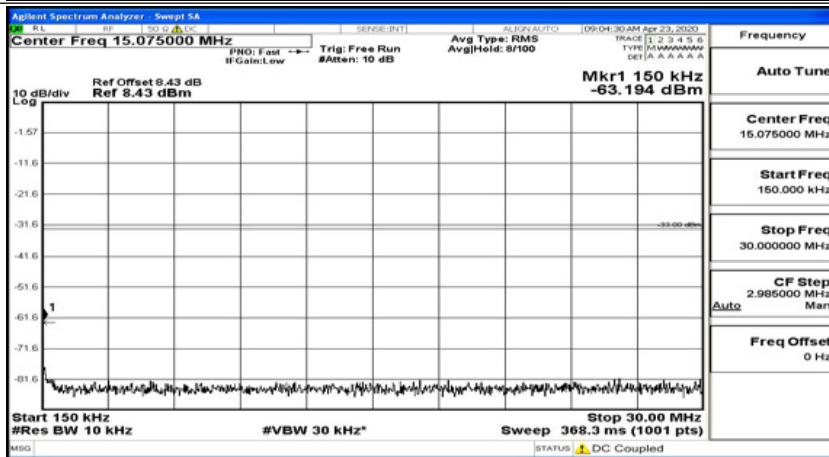

(Channel Bandwidth:15 MHz)_HCH_QPSK_1RB#37

(Channel Bandwidth: 15 MHz)_HCH_QPSK_1RB#74

(Channel Bandwidth:15 MHz)_LCH_16QAM_1RB#0

(Channel Bandwidth:15 MHz)_LCH_16QAM_1RB#37

(Channel Bandwidth:15 MHz)_LCH_16QAM_1RB#74