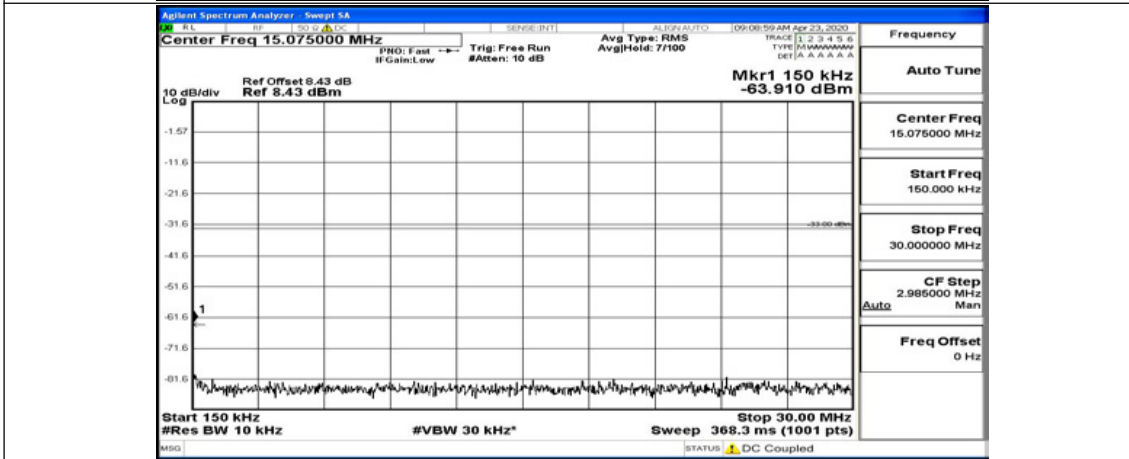

(Channel Bandwidth:15 MHz)_HCH_16QAM_1RB#74

Channel Bandwidth: 20 MHz

(Channel Bandwidth:20 MHz)_LCH_QPSK_1RB#0

(Channel Bandwidth:20 MHz)_LCH_QPSK_1RB#49

(Channel Bandwidth:20 MHz)_LCH_QPSK_1RB#99

(Channel Bandwidth:20 MHz)_MCH_QPSK_1RB#0