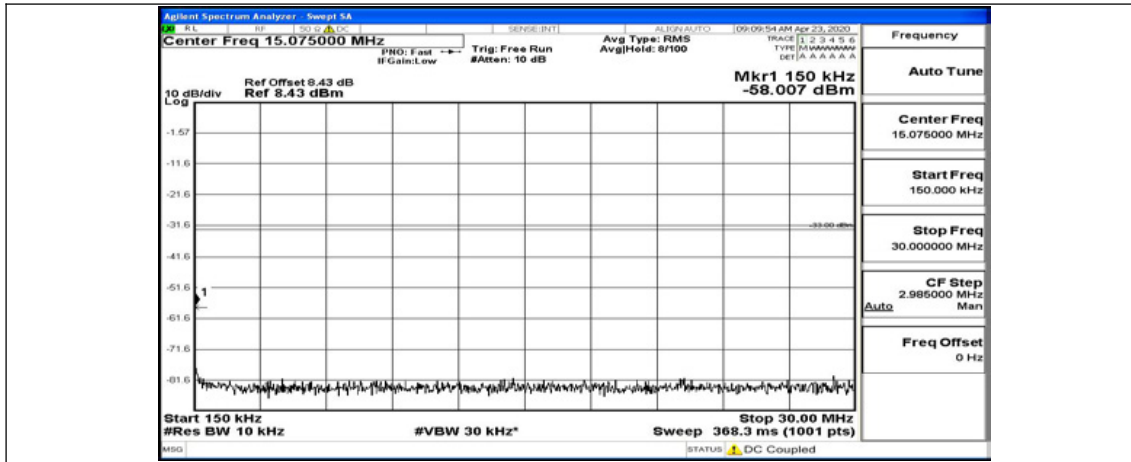

(Channel Bandwidth:20 MHz)_LCH_16QAM_1RB#0

(Channel Bandwidth:20 MHz)_LCH_16QAM_1RB#49

(Channel Bandwidth:20 MHz)_LCH_16QAM_1RB#99

(Channel Bandwidth:20 MHz)_MCH_16QAM_1RB#0

(Channel Bandwidth:20 MHz)_MCH_16QAM_1RB#49