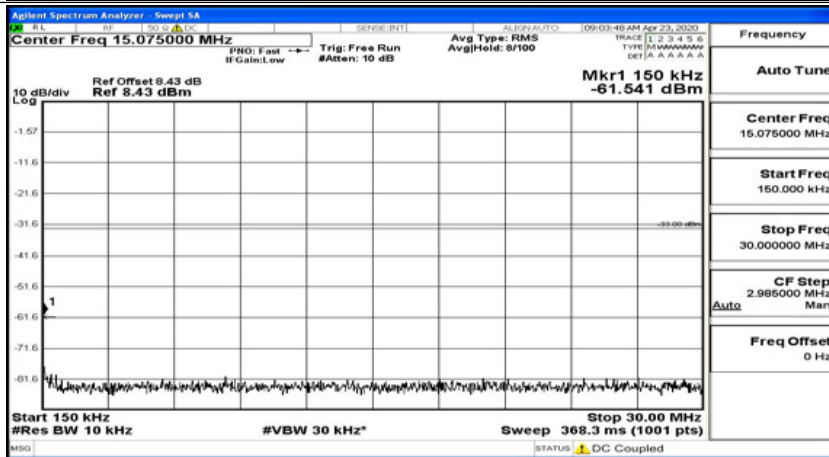

(Channel Bandwidth: 15 MHz)_LCH_QPSK_1RB#74

(Channel Bandwidth:15 MHz)_MCH_QPSK_1RB#0

(Channel Bandwidth: 15 MHz)_MCH_QPSK_1RB#37

(Channel Bandwidth:15 MHz)_MCH_QPSK_1RB#74

(Channel Bandwidth:15 MHz)_HCH_QPSK_1RB#0