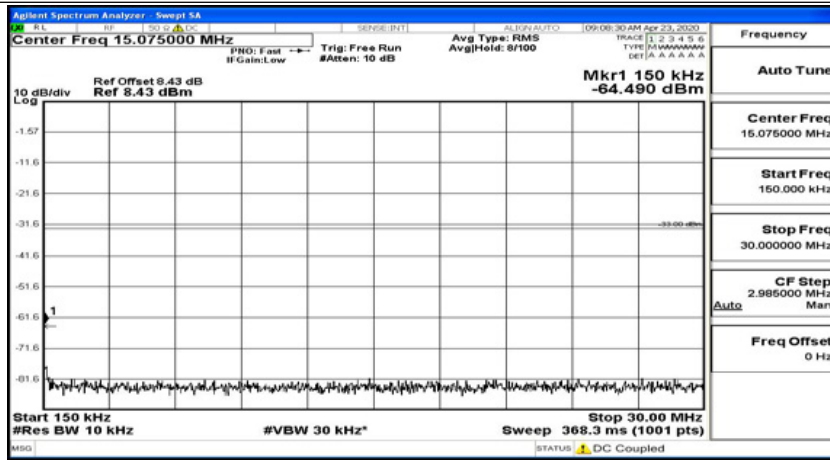

(Channel Bandwidth:20 MHz)_LCH_16QAM_1RB#49