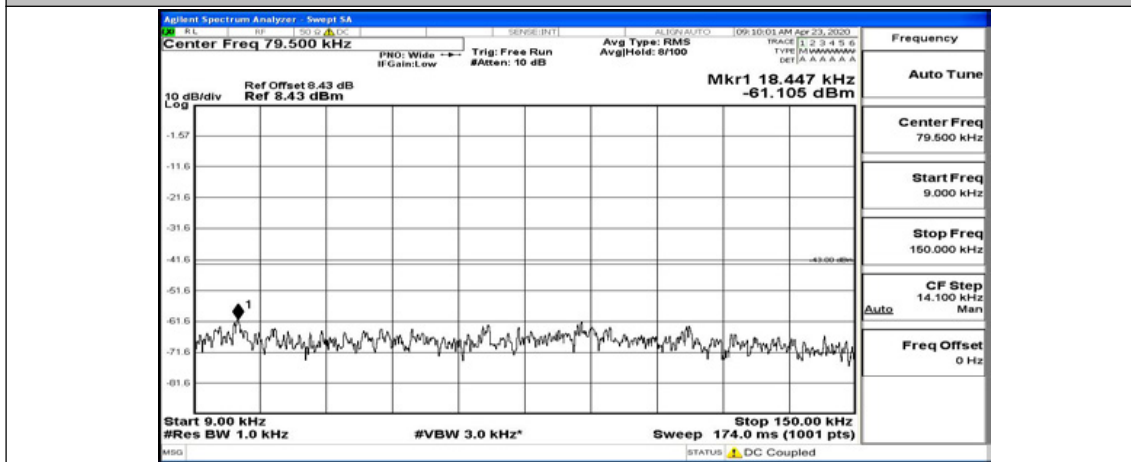

(Channel Bandwidth:20 MHz)_MCH_16QAM_1RB#99