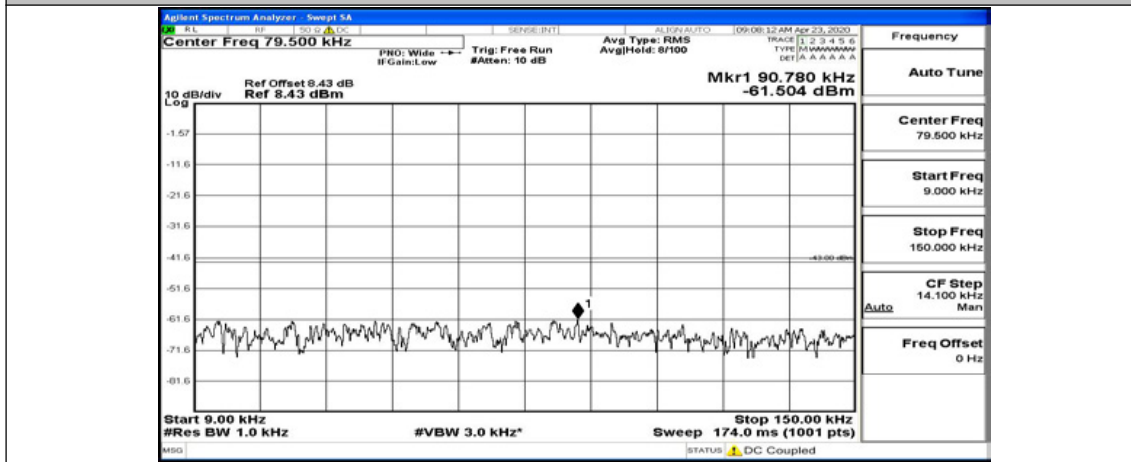

(Channel Bandwidth:20 MHz)_LCH_16QAM_1RB#0