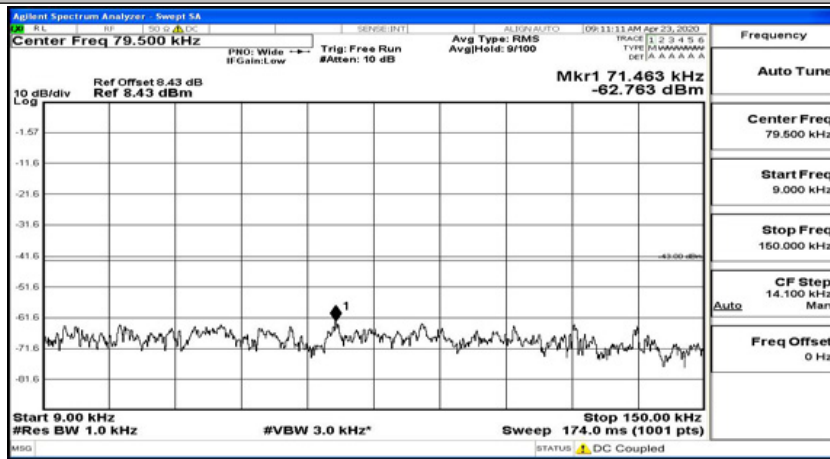

(Channel Bandwidth:20 MHz)_MCH_16QAM_1RB#99

(Channel Bandwidth:20 MHz)_HCH_16QAM_1RB#0

(Channel Bandwidth:20 MHz)_HCH_16QAM_1RB#49

(Channel Bandwidth:20 MHz_HCH_16QAM_1RB#99