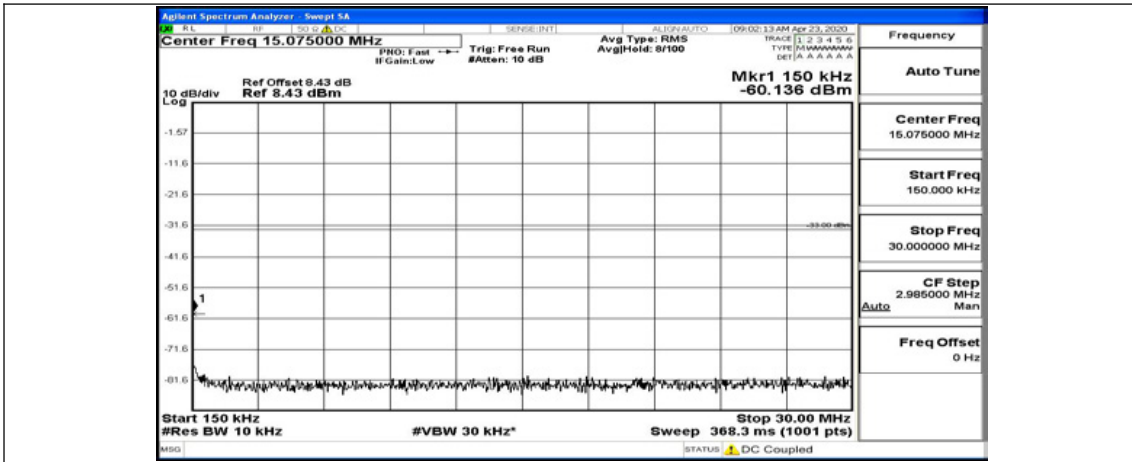

Channel Bandwidth: 10 MHz_MCH_QPSK_1RB#49

Channel Bandwidth: 10 MHz_HCH_QPSK_1RB#0

Channel Bandwidth: 10 MHz_HCH_QPSK_1RB#24

Channel Bandwidth: 10 MHz_HCH_QPSK_1RB#49

Channel Bandwidth: 10 MHz_LCH_16QAM_1RB#0