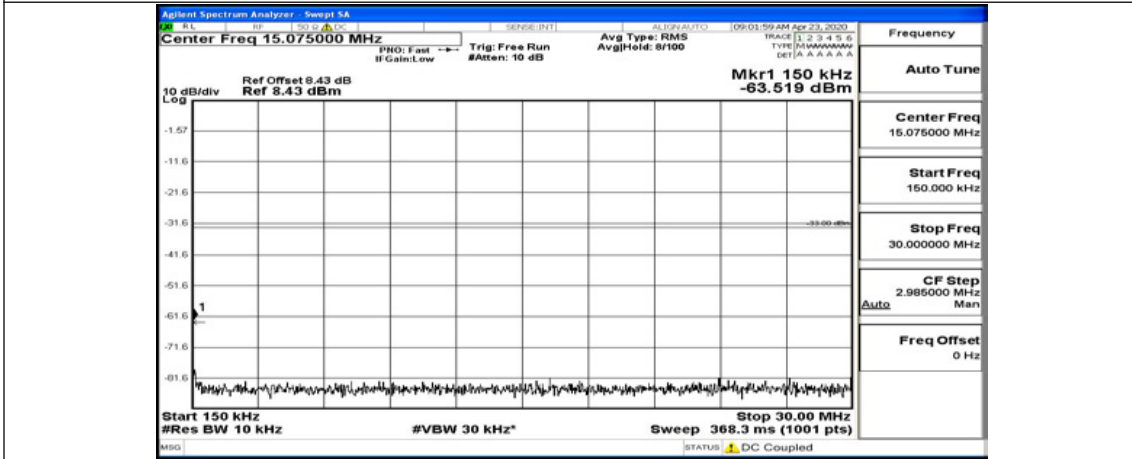

Channel Bandwidth: 10 MHz_HCH_QPSK_1RB#24