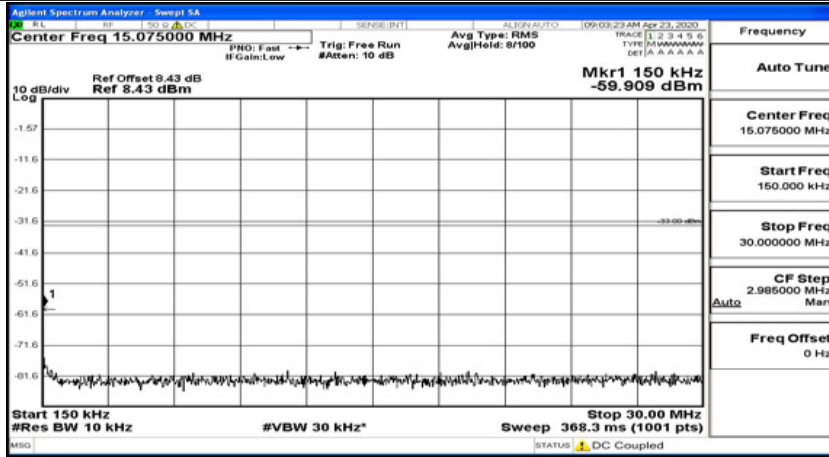

Channel Bandwidth: 10 MHz_HCH_16QAM_1RB#0

Channel Bandwidth: 10 MHz_HCH_16QAM_1RB#24

Channel Bandwidth: 10 MHz_HCH_16QAM_1RB#49

Channel Bandwidth: 15 MHz

(Channel Bandwidth: 15 MHz)_LCH_QPSK_1RB#0

(Channel Bandwidth:15 MHz)_LCH_QPSK_1RB#37