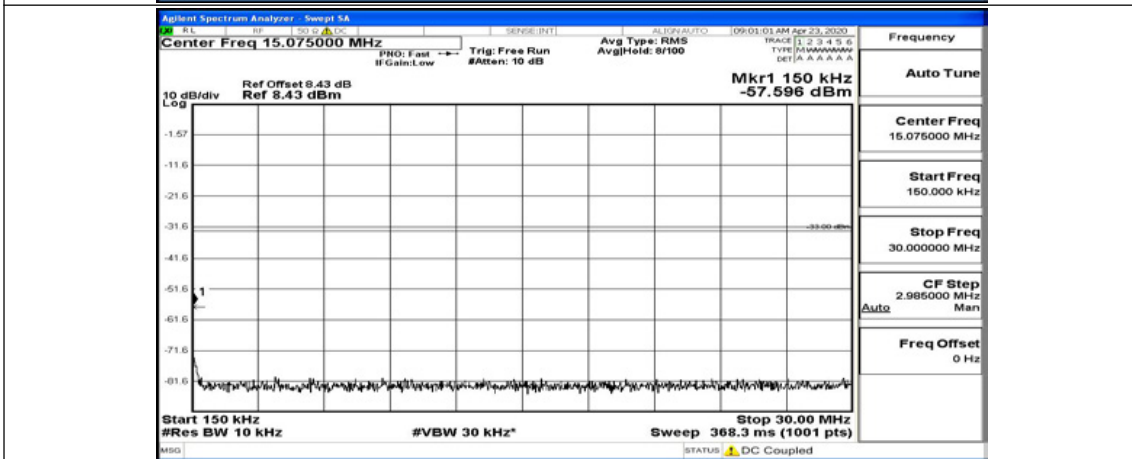

Channel Bandwidth: 10 MHz_MCH_QPSK_1RB#49

Channel Bandwidth: 10 MHz_HCH_QPSK_1RB#0