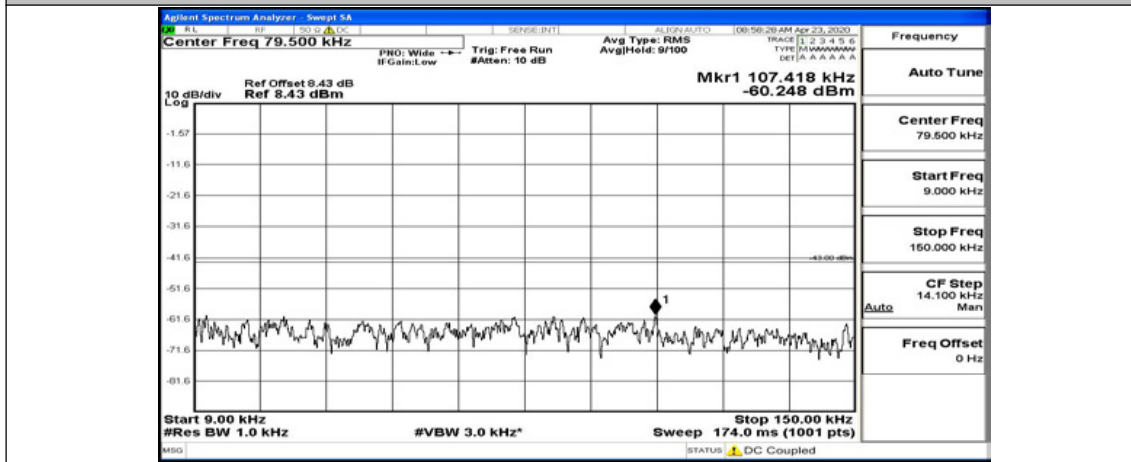

(Channel Bandwidth: 5 MHz)_MCH_16QAM_1RB#12

(Channel Bandwidth: 5 MHz)_MCH_16QAM_1RB#24

(Channel Bandwidth: 5 MHz)_HCH_16QAM_1RB#0

(Channel Bandwidth: 5 MHz)_HCH_16QAM_1RB#12

(Channel Bandwidth: 5 MHz)_HCH_16QAM_1RB#24