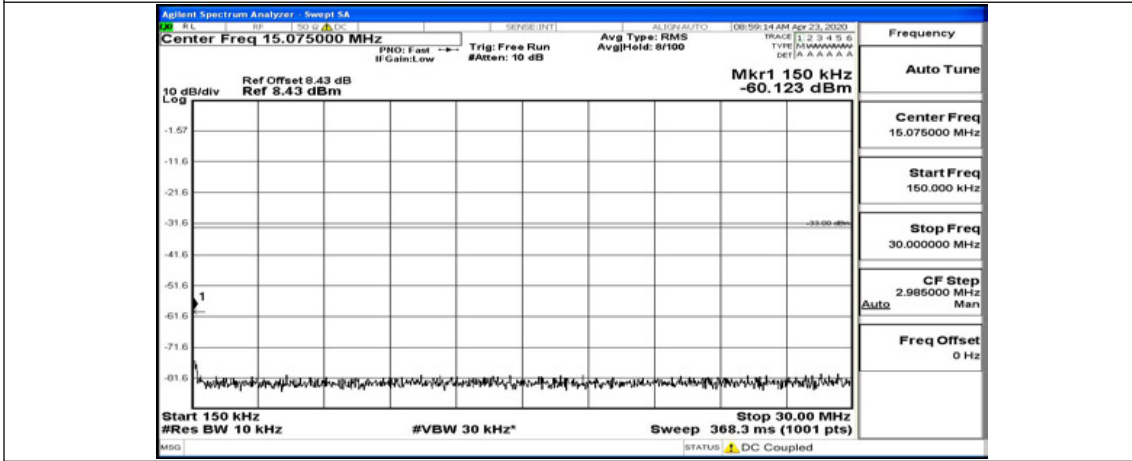

Channel Bandwidth: 10 MHz_LCH_QPSK_1RB#24