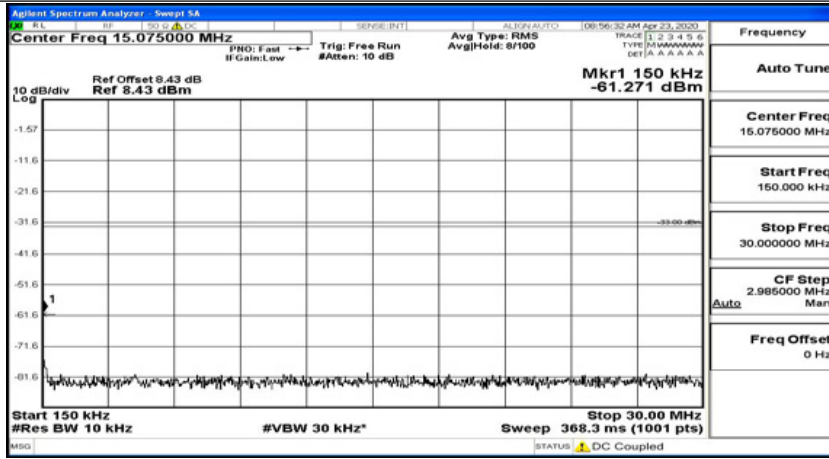

(Channel Bandwidth: 5 MHz)_MCH_QPSK_1RB#0

(Channel Bandwidth: 5 MHz)_MCH_QPSK_1RB#12

(Channel Bandwidth: 5 MHz)_MCH_QPSK_1RB#24

(Channel Bandwidth: 5 MHz)_HCH_QPSK_1RB#0

(Channel Bandwidth: 5 MHz)_HCH_QPSK_1RB#12

(Channel Bandwidth: 5 MHz)_HCH_QPSK_1RB#24

(Channel Bandwidth: 5 MHz)_LCH_16QAM_1RB#0

(Channel Bandwidth: 5 MHz)_LCH_16QAM_1RB#12

(Channel Bandwidth: 5 MHz)_LCH_16QAM_1RB#24

(Channel Bandwidth: 5 MHz)_MCH_16QAM_1RB#0