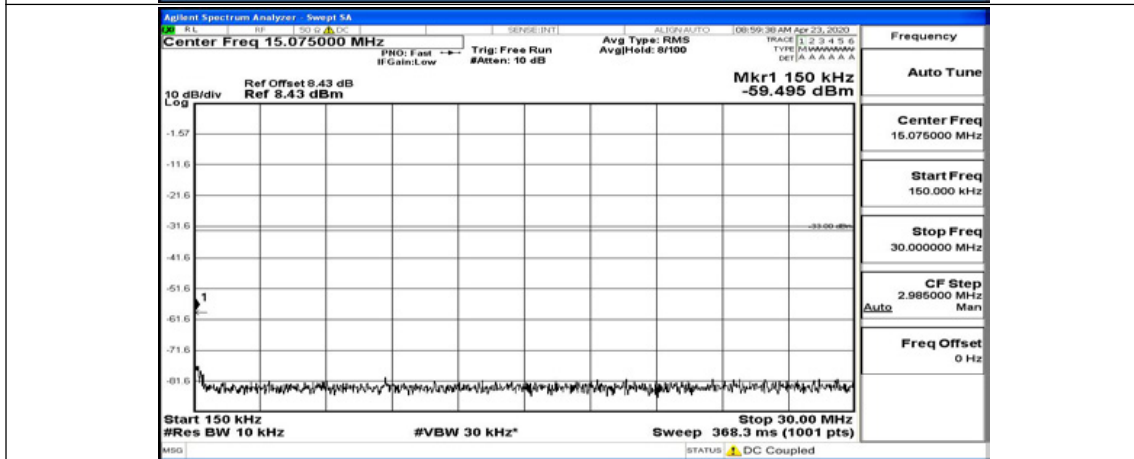

Channel Bandwidth: 10 MHz

Channel Bandwidth: 10 MHz_LCH_QPSK_1RB#0

Channel Bandwidth: 10 MHz_LCH_QPSK_1RB#24

Channel Bandwidth: 10 MHz_LCH_QPSK_1RB#49

Channel Bandwidth: 10 MHz_MCH_QPSK_1RB#0

Channel Bandwidth: 10 MHz_MCH_QPSK_1RB#24