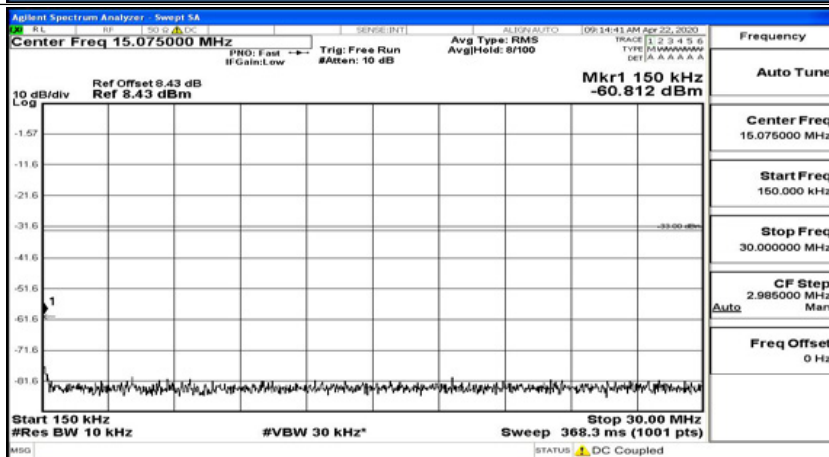

(Channel Bandwidth: 5 MHz)_MCH_QPSK_1RB#0

(Channel Bandwidth: 5 MHz)_MCH_QPSK_1RB#12

(Channel Bandwidth: 5 MHz)_MCH_QPSK_1RB#24

(Channel Bandwidth: 5 MHz)_HCH_QPSK_1RB#0

(Channel Bandwidth: 5 MHz)_HCH_QPSK_1RB#12

(Channel Bandwidth: 5 MHz)_HCH_QPSK_1RB#24

(Channel Bandwidth: 5 MHz)_LCH_16QAM_1RB#0

(Channel Bandwidth: 5 MHz)_LCH_16QAM_1RB#12

(Channel Bandwidth: 5 MHz)_LCH_16QAM_1RB#24

(Channel Bandwidth: 5 MHz)_MCH_16QAM_1RB#0