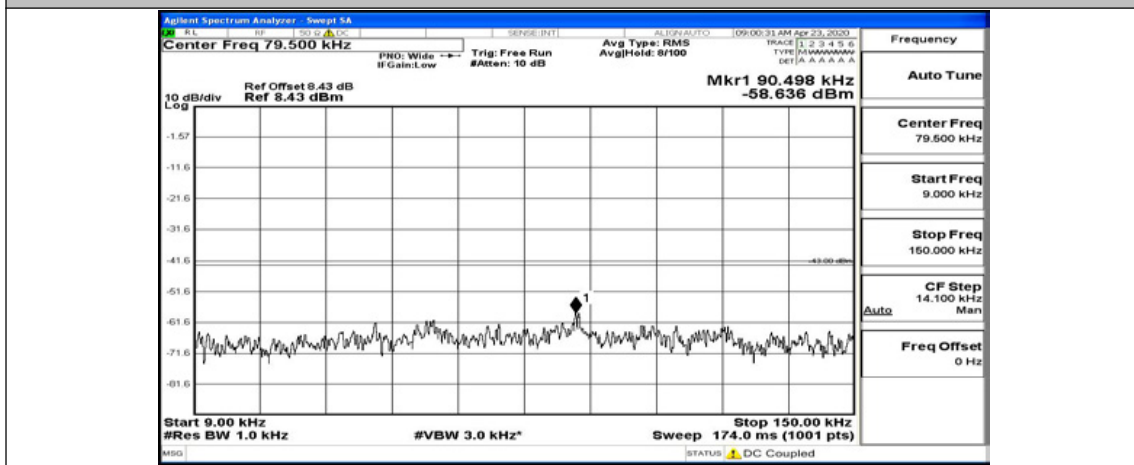

Channel Bandwidth: 10 MHz

Channel Bandwidth: 10 MHz_LCH_QPSK_1RB#0

Channel Bandwidth: 10 MHz_LCH_QPSK_1RB#24

Channel Bandwidth: 10 MHz_LCH_QPSK_1RB#49

Channel Bandwidth: 10 MHz_MCH_QPSK_1RB#0

Channel Bandwidth: 10 MHz_MCH_QPSK_1RB#24