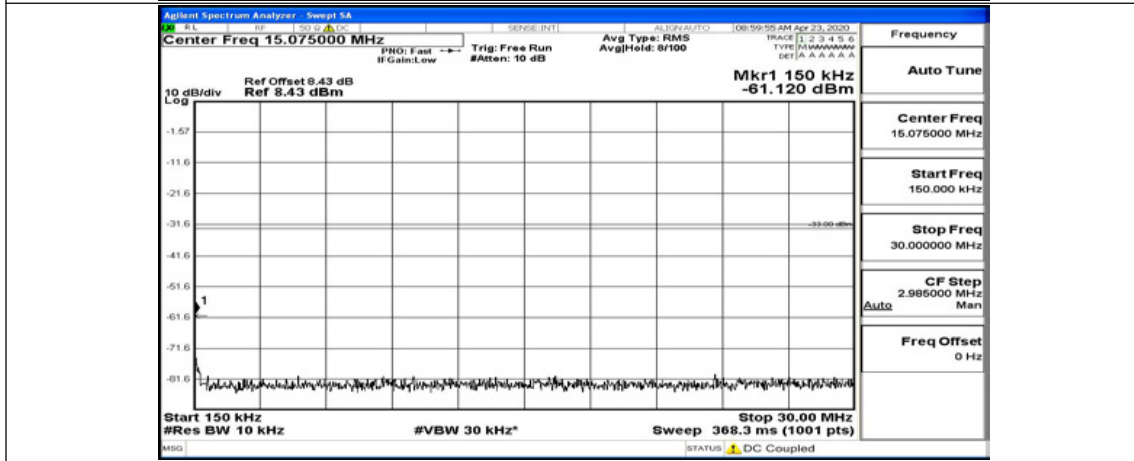

Channel Bandwidth: 10 MHz_MCH_QPSK_1RB#49

Channel Bandwidth: 10 MHz_HCH_QPSK_1RB#0

Channel Bandwidth: 10 MHz_HCH_QPSK_1RB#24

Channel Bandwidth: 10 MHz_HCH_QPSK_1RB#49

Channel Bandwidth: 10 MHz_LCH_16QAM_1RB#0