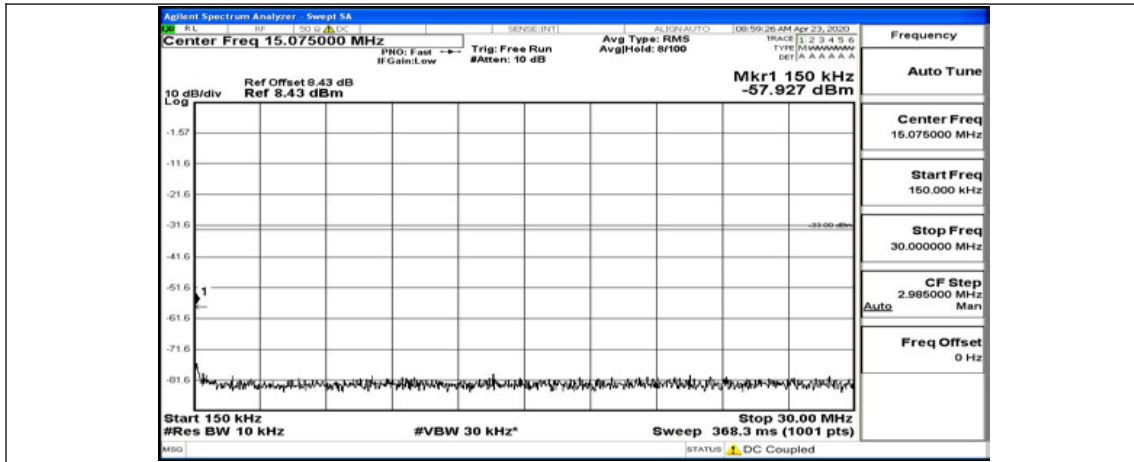

Channel Bandwidth: 10 MHz_LCH_QPSK_1RB#49