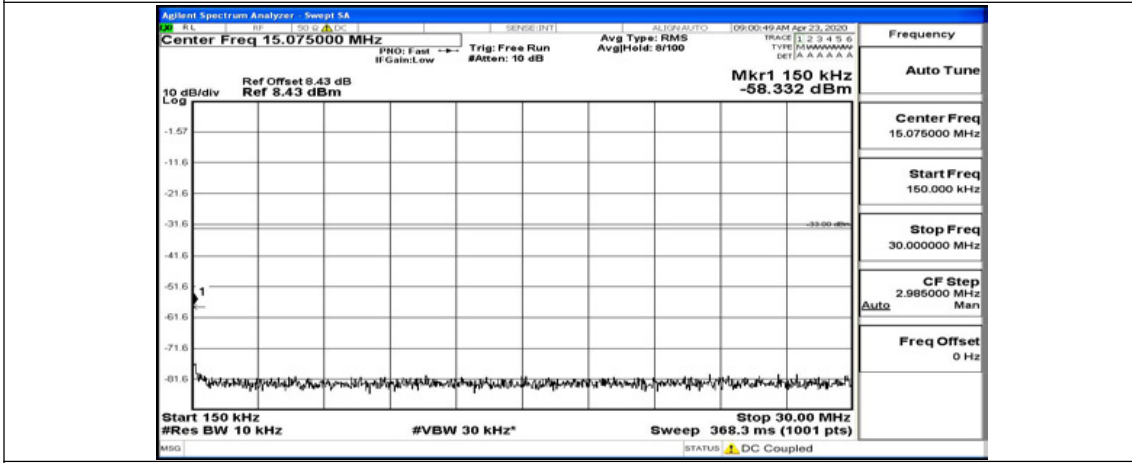

Channel Bandwidth: 10 MHz

Channel Bandwidth: 10 MHz_LCH_QPSK_1RB#0

Channel Bandwidth: 10 MHz_LCH_QPSK_1RB#24

Channel Bandwidth: 10 MHz_LCH_QPSK_1RB#49

Channel Bandwidth: 10 MHz_MCH_QPSK_1RB#0

Channel Bandwidth: 10 MHz_MCH_QPSK_1RB#24