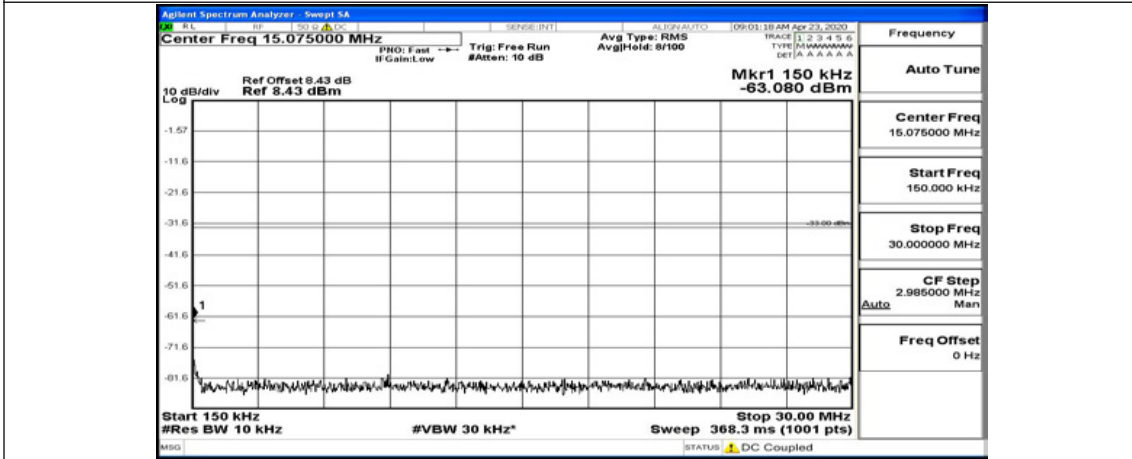

Channel Bandwidth: 10 MHz_MCH_16QAM_1RB#24