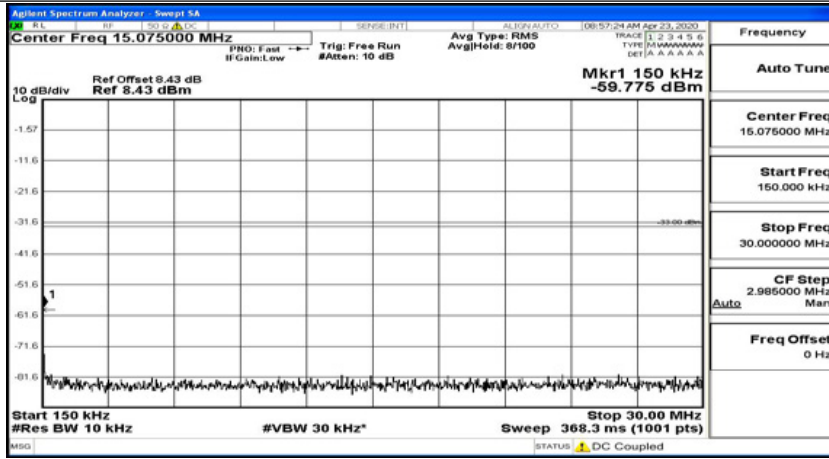

(Channel Bandwidth: 5 MHz)_MCH_16QAM_1RB#24