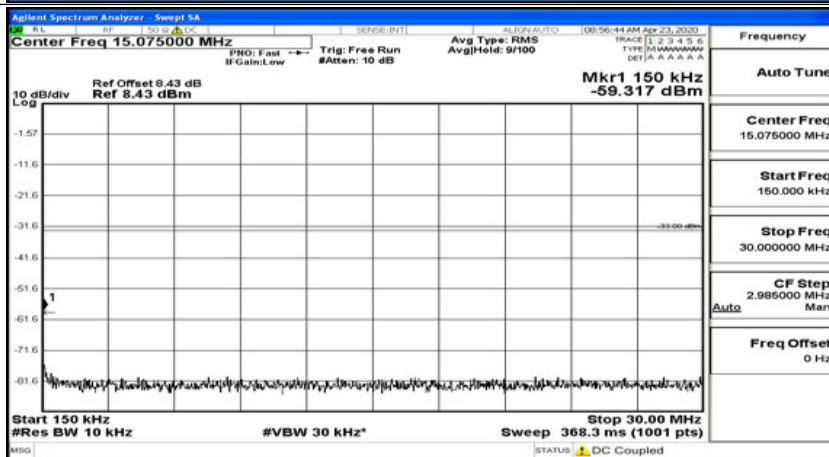

(Channel Bandwidth: 5 MHz)_MCH_QPSK_1RB#0

(Channel Bandwidth: 5 MHz)_MCH_QPSK_1RB#12

(Channel Bandwidth: 5 MHz)_MCH_QPSK_1RB#24

(Channel Bandwidth: 5 MHz)_HCH_QPSK_1RB#0

(Channel Bandwidth: 5 MHz)_HCH_QPSK_1RB#12

(Channel Bandwidth: 5 MHz)_HCH_QPSK_1RB#24

(Channel Bandwidth: 5 MHz)_LCH_16QAM_1RB#0

(Channel Bandwidth: 5 MHz)_LCH_16QAM_1RB#12

(Channel Bandwidth: 5 MHz)_LCH_16QAM_1RB#24

(Channel Bandwidth: 5 MHz)_MCH_16QAM_1RB#0