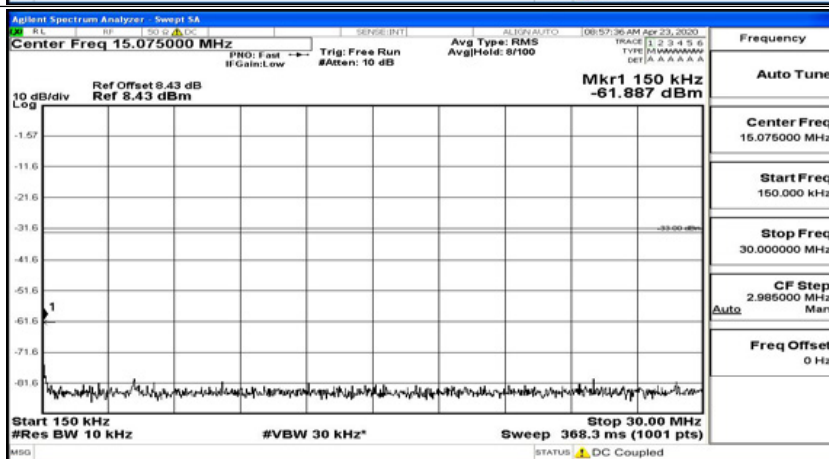

(Channel Bandwidth: 5 MHz)_MCH_16QAM_1RB#24