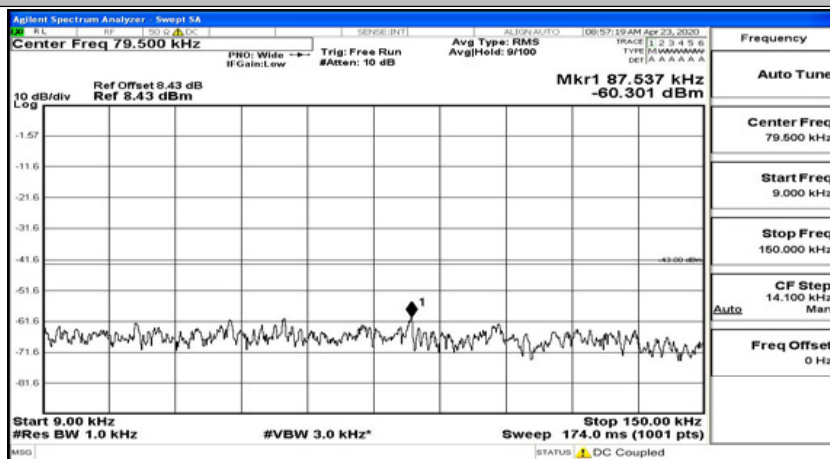

(Channel Bandwidth: 5 MHz)_MCH_16QAM_1RB#12