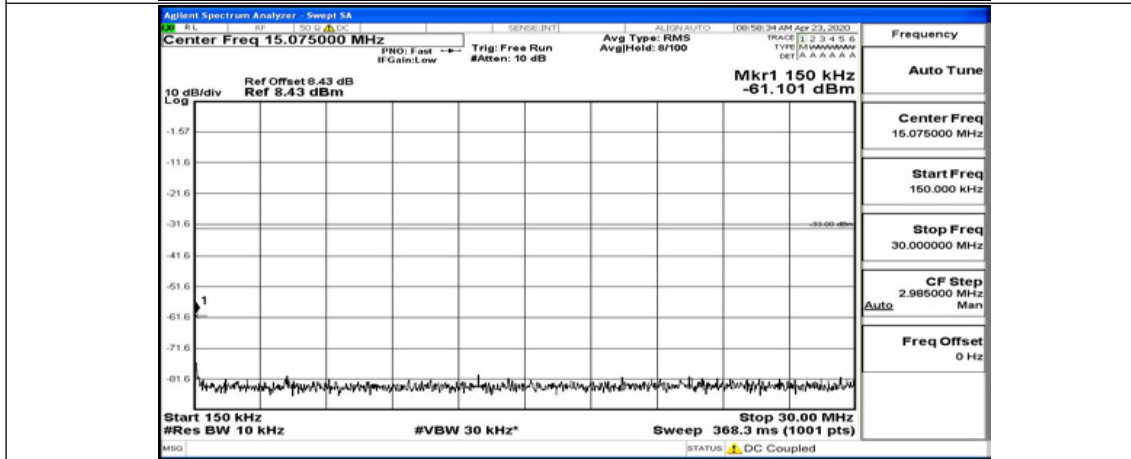

(Channel Bandwidth: 5 MHz)_MCH_16QAM_1RB#12

(Channel Bandwidth: 5 MHz)_MCH_16QAM_1RB#24

(Channel Bandwidth: 5 MHz)_HCH_16QAM_1RB#0

(Channel Bandwidth: 5 MHz)_HCH_16QAM_1RB#12

(Channel Bandwidth: 5 MHz)_HCH_16QAM_1RB#24