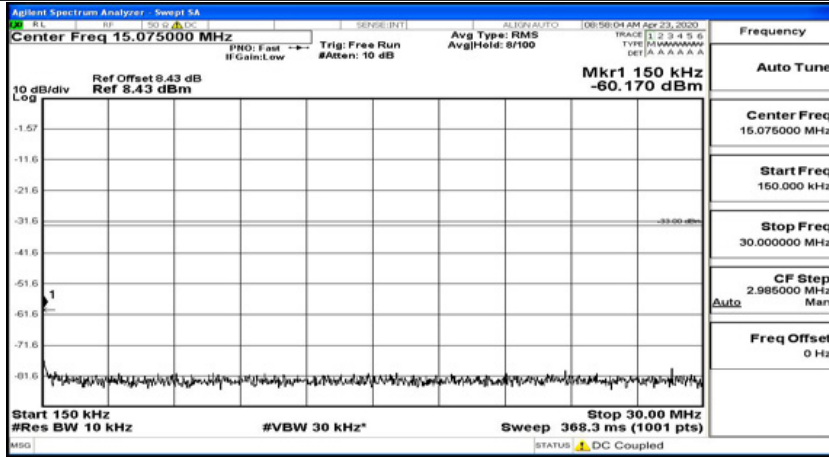

(Channel Bandwidth: 5 MHz)_MCH_QPSK_1RB#0

(Channel Bandwidth: 5 MHz)_MCH_QPSK_1RB#12

(Channel Bandwidth: 5 MHz)_MCH_QPSK_1RB#24

(Channel Bandwidth: 5 MHz)_HCH_QPSK_1RB#0

(Channel Bandwidth: 5 MHz)_HCH_QPSK_1RB#12

(Channel Bandwidth: 5 MHz)_HCH_QPSK_1RB#24

(Channel Bandwidth: 5 MHz)_LCH_16QAM_1RB#0

(Channel Bandwidth: 5 MHz)_LCH_16QAM_1RB#12

(Channel Bandwidth: 5 MHz)_LCH_16QAM_1RB#24

(Channel Bandwidth: 5 MHz)_MCH_16QAM_1RB#0