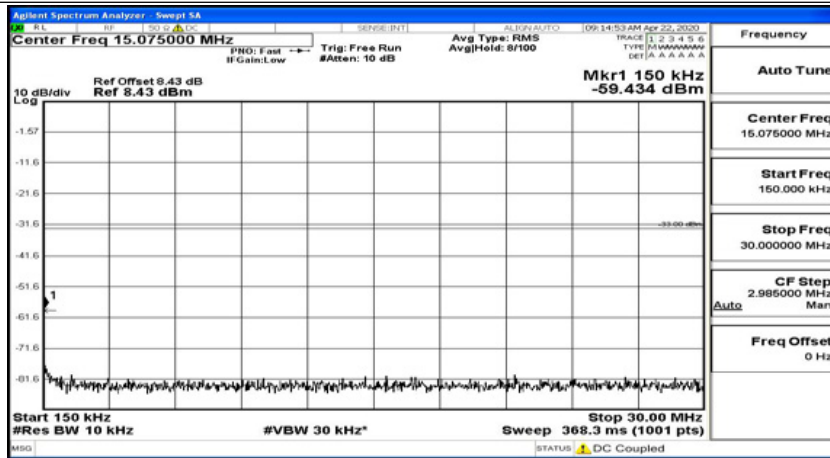

(Channel Bandwidth: 5 MHz)_HCH_QPSK_1RB#24

(Channel Bandwidth: 5 MHz)_LCH_16QAM_1RB#0

(Channel Bandwidth: 5 MHz)_LCH_16QAM_1RB#12

(Channel Bandwidth: 5 MHz)_LCH_16QAM_1RB#24

(Channel Bandwidth: 5 MHz)_MCH_16QAM_1RB#0