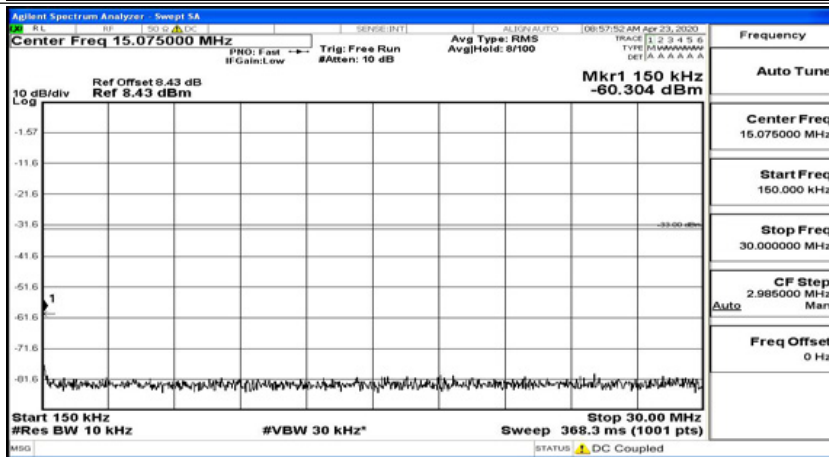

(Channel Bandwidth: 5 MHz)_MCH_QPSK_1RB#0

(Channel Bandwidth: 5 MHz)_MCH_QPSK_1RB#12

(Channel Bandwidth: 5 MHz)_MCH_QPSK_1RB#24

(Channel Bandwidth: 5 MHz)_HCH_QPSK_1RB#0

(Channel Bandwidth: 5 MHz)_HCH_QPSK_1RB#12

(Channel Bandwidth: 5 MHz)_HCH_QPSK_1RB#24

(Channel Bandwidth: 5 MHz)_LCH_16QAM_1RB#0

(Channel Bandwidth: 5 MHz)_LCH_16QAM_1RB#12

(Channel Bandwidth: 5 MHz)_LCH_16QAM_1RB#24

(Channel Bandwidth: 5 MHz)_MCH_16QAM_1RB#0