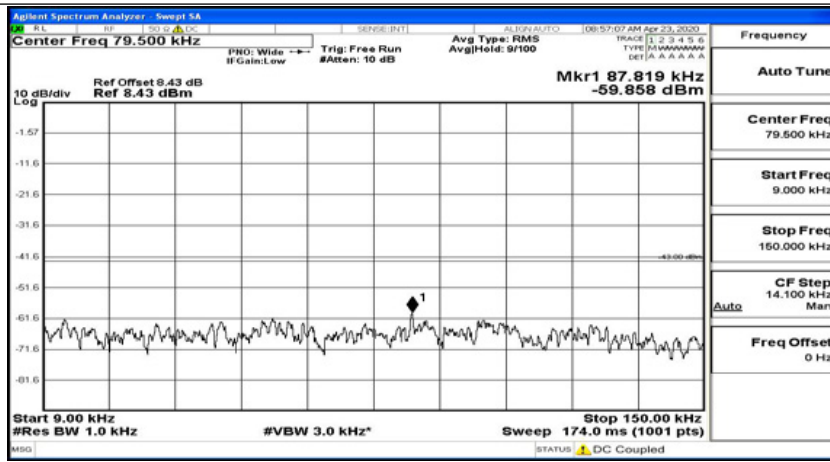

(Channel Bandwidth: 5 MHz)_HCH_QPSK_1RB#24

(Channel Bandwidth: 5 MHz)_LCH_16QAM_1RB#0

(Channel Bandwidth: 5 MHz)_LCH_16QAM_1RB#12

(Channel Bandwidth: 5 MHz)_LCH_16QAM_1RB#24

(Channel Bandwidth: 5 MHz)_MCH_16QAM_1RB#0