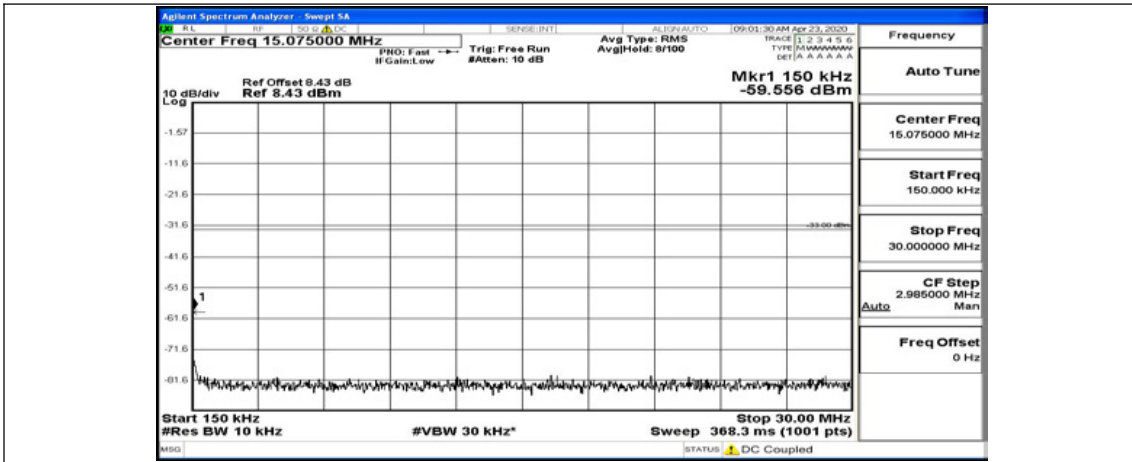

Channel Bandwidth: 10 MHz_LCH_16QAM_1RB#24

Channel Bandwidth: 10 MHz_LCH_16QAM_1RB#49

Channel Bandwidth: 10 MHz_MCH_16QAM_1RB#0

Channel Bandwidth: 10 MHz_MCH_16QAM_1RB#24

Channel Bandwidth: 10 MHz_MCH_16QAM_1RB#49