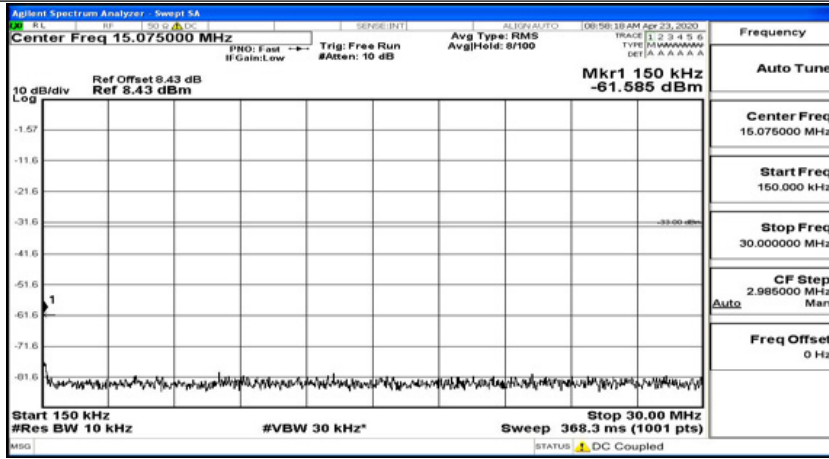

(Channel Bandwidth: 5 MHz)_MCH_QPSK_1RB#0

(Channel Bandwidth: 5 MHz)_MCH_QPSK_1RB#12

(Channel Bandwidth: 5 MHz)_MCH_QPSK_1RB#24

(Channel Bandwidth: 5 MHz)_HCH_QPSK_1RB#0

(Channel Bandwidth: 5 MHz)_HCH_QPSK_1RB#12

(Channel Bandwidth: 5 MHz)_HCH_QPSK_1RB#24

(Channel Bandwidth: 5 MHz)_LCH_16QAM_1RB#0

(Channel Bandwidth: 5 MHz)_LCH_16QAM_1RB#12

(Channel Bandwidth: 5 MHz)_LCH_16QAM_1RB#24

(Channel Bandwidth: 5 MHz)_MCH_16QAM_1RB#0