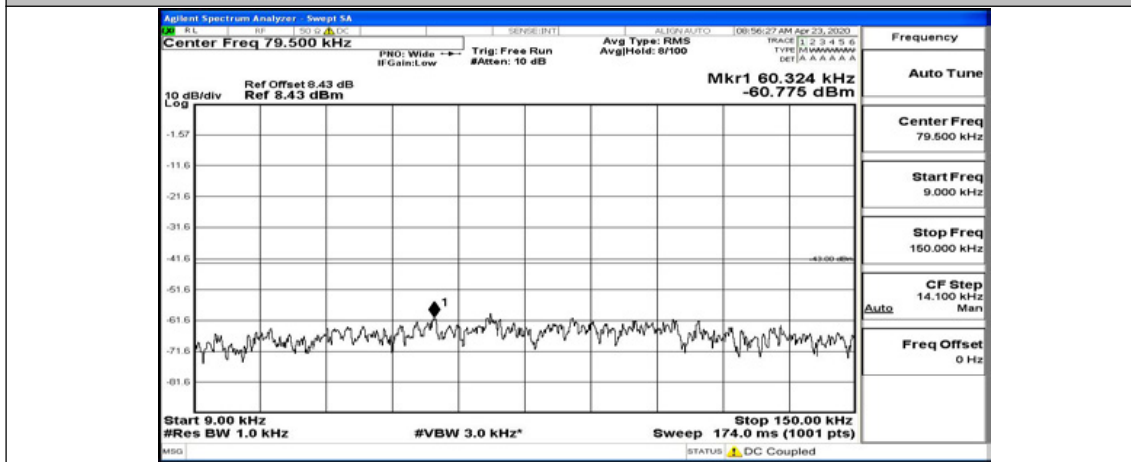

(Channel Bandwidth: 5 MHz)_MCH_QPSK_1RB#0

(Channel Bandwidth: 5 MHz)_MCH_QPSK_1RB#12

(Channel Bandwidth: 5 MHz)_MCH_QPSK_1RB#24

(Channel Bandwidth: 5 MHz)_HCH_QPSK_1RB#0

(Channel Bandwidth: 5 MHz)_HCH_QPSK_1RB#12

(Channel Bandwidth: 5 MHz)_HCH_QPSK_1RB#24

(Channel Bandwidth: 5 MHz)_LCH_16QAM_1RB#0

(Channel Bandwidth: 5 MHz)_LCH_16QAM_1RB#12

(Channel Bandwidth: 5 MHz)_LCH_16QAM_1RB#24

(Channel Bandwidth: 5 MHz)_MCH_16QAM_1RB#0