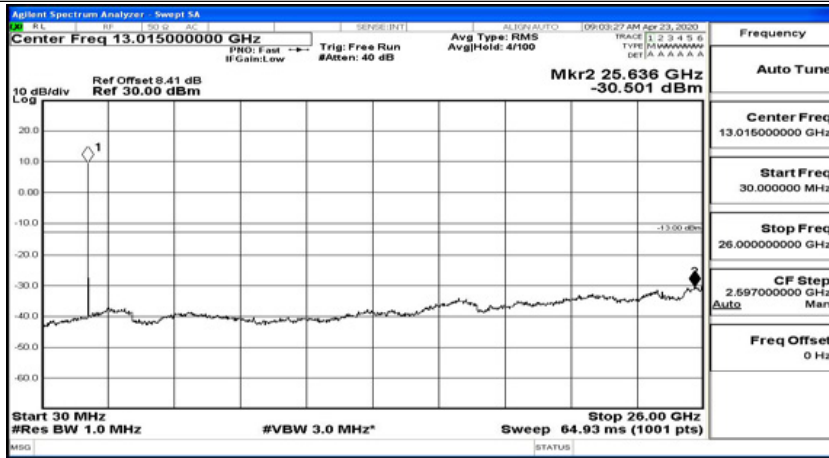

Channel Bandwidth: 10 MHz_HCH_16QAM_1RB#0

Channel Bandwidth: 10 MHz_HCH_16QAM_1RB#24

Channel Bandwidth: 10 MHz_HCH_16QAM_1RB#49

Channel Bandwidth: 15 MHz

(Channel Bandwidth: 15 MHz)_LCH_QPSK_1RB#0

(Channel Bandwidth:15 MHz)_LCH_QPSK_1RB#37