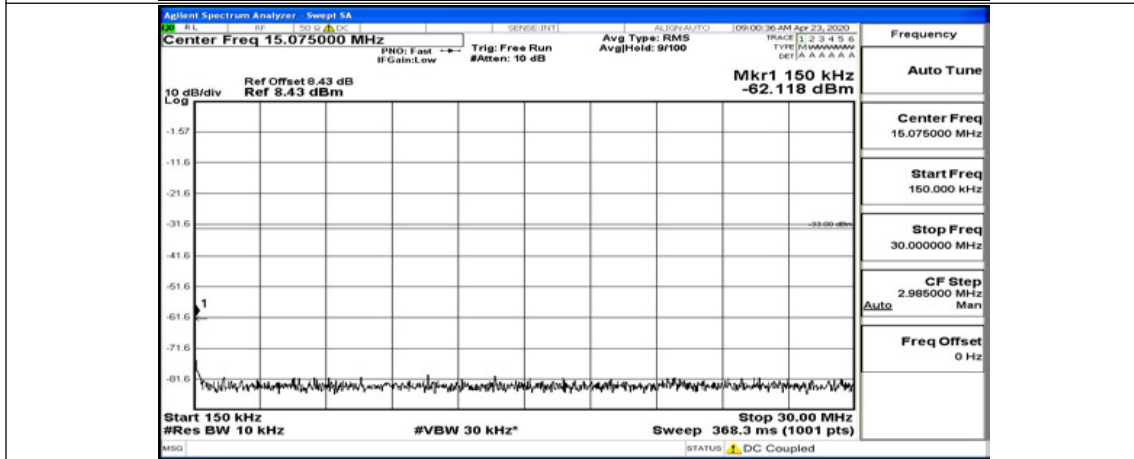

Channel Bandwidth: 10 MHz

Channel Bandwidth: 10 MHz_LCH_QPSK_1RB#0

Channel Bandwidth: 10 MHz_LCH_QPSK_1RB#24

Channel Bandwidth: 10 MHz_LCH_QPSK_1RB#49

Channel Bandwidth: 10 MHz_MCH_QPSK_1RB#0

Channel Bandwidth: 10 MHz_MCH_QPSK_1RB#24