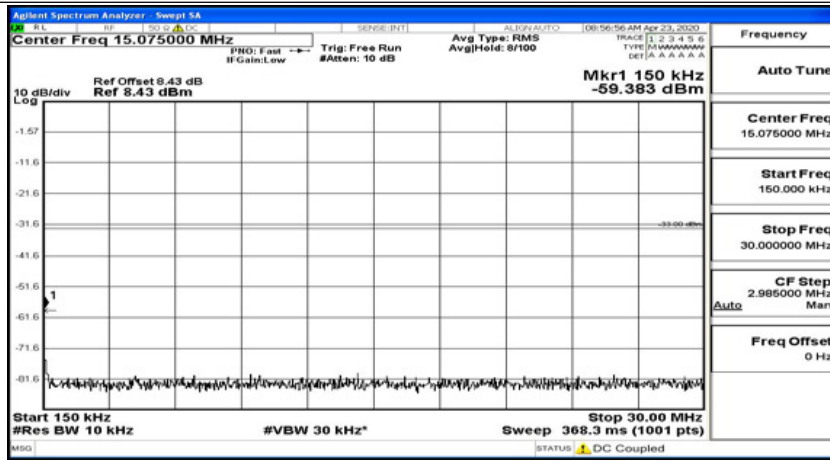

(Channel Bandwidth: 5 MHz)_MCH_QPSK_1RB#0

(Channel Bandwidth: 5 MHz)_MCH_QPSK_1RB#12

(Channel Bandwidth: 5 MHz)_MCH_QPSK_1RB#24

(Channel Bandwidth: 5 MHz)_HCH_QPSK_1RB#0

(Channel Bandwidth: 5 MHz)_HCH_QPSK_1RB#12

(Channel Bandwidth: 5 MHz)_HCH_QPSK_1RB#24

(Channel Bandwidth: 5 MHz)_LCH_16QAM_1RB#0

(Channel Bandwidth: 5 MHz)_LCH_16QAM_1RB#12

(Channel Bandwidth: 5 MHz)_LCH_16QAM_1RB#24

(Channel Bandwidth: 5 MHz)_MCH_16QAM_1RB#0