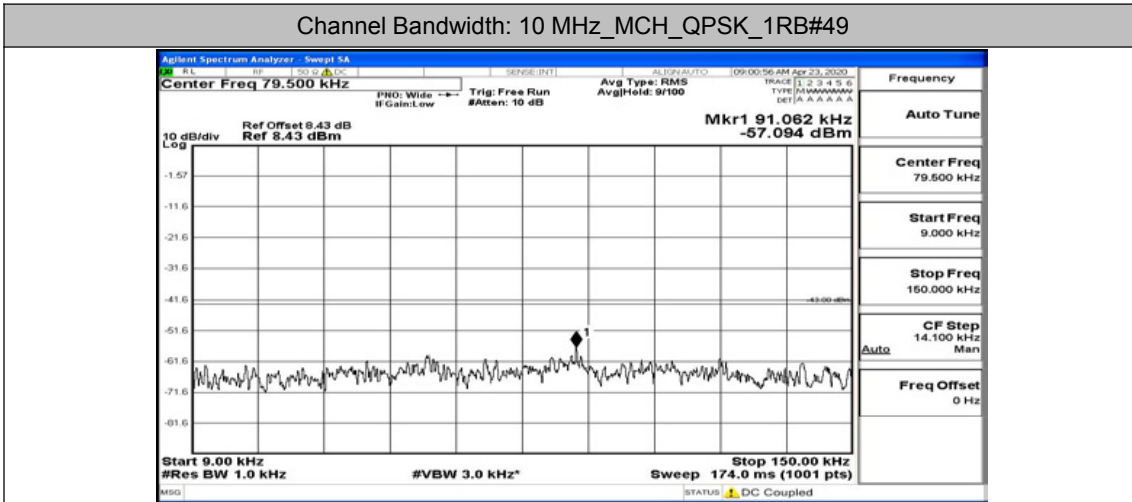

Channel Bandwidth: 10 MHz_MCH_QPSK_1RB#49

Channel Bandwidth: 10 MHz_HCH_QPSK_1RB#0