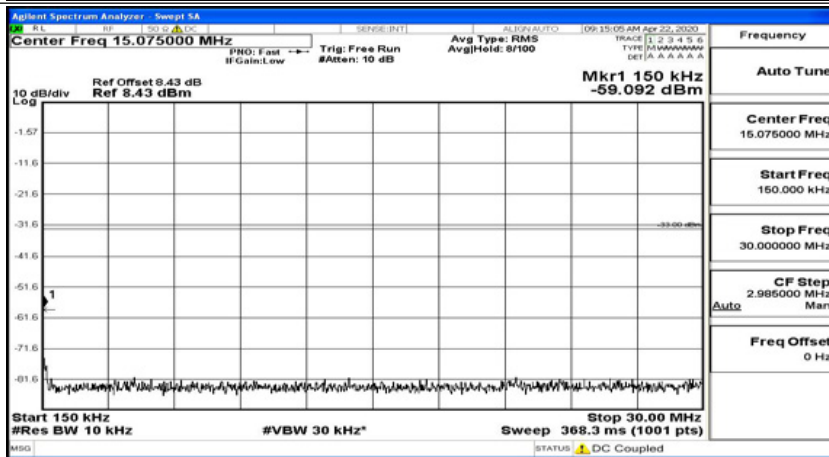

(Channel Bandwidth: 5 MHz)_HCH_QPSK_1RB#24

(Channel Bandwidth: 5 MHz)_LCH_16QAM_1RB#0

(Channel Bandwidth: 5 MHz)_LCH_16QAM_1RB#12

(Channel Bandwidth: 5 MHz)_LCH_16QAM_1RB#24

(Channel Bandwidth: 5 MHz)_MCH_16QAM_1RB#0