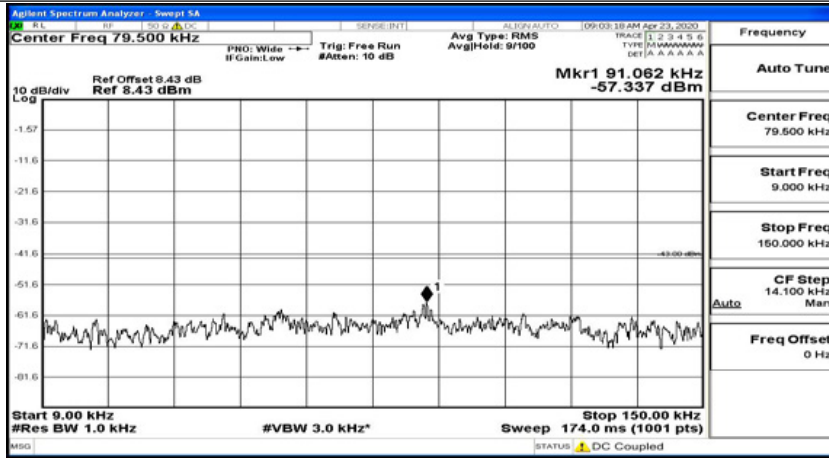

Channel Bandwidth: 10 MHz_HCH_16QAM_1RB#0

Channel Bandwidth: 10 MHz_HCH_16QAM_1RB#24

Channel Bandwidth: 10 MHz_HCH_16QAM_1RB#49

Channel Bandwidth: 15 MHz

(Channel Bandwidth: 15 MHz)_LCH_QPSK_1RB#0

(Channel Bandwidth:15 MHz)_LCH_QPSK_1RB#37