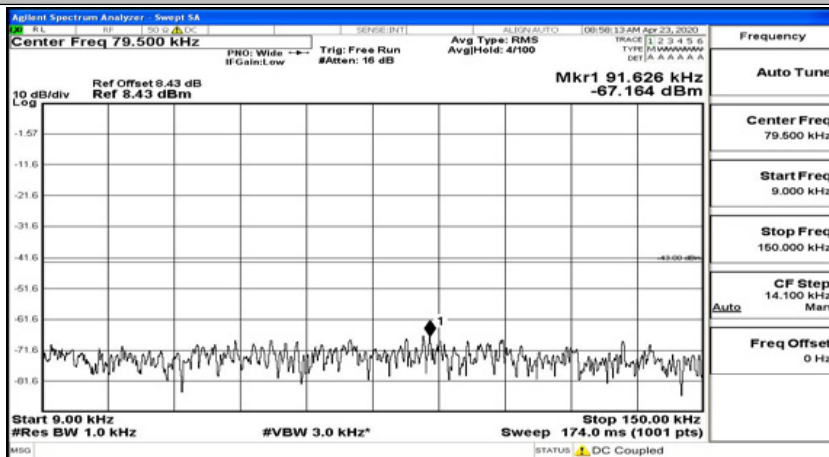

(Channel Bandwidth: 5 MHz)_HCH_QPSK_1RB#24