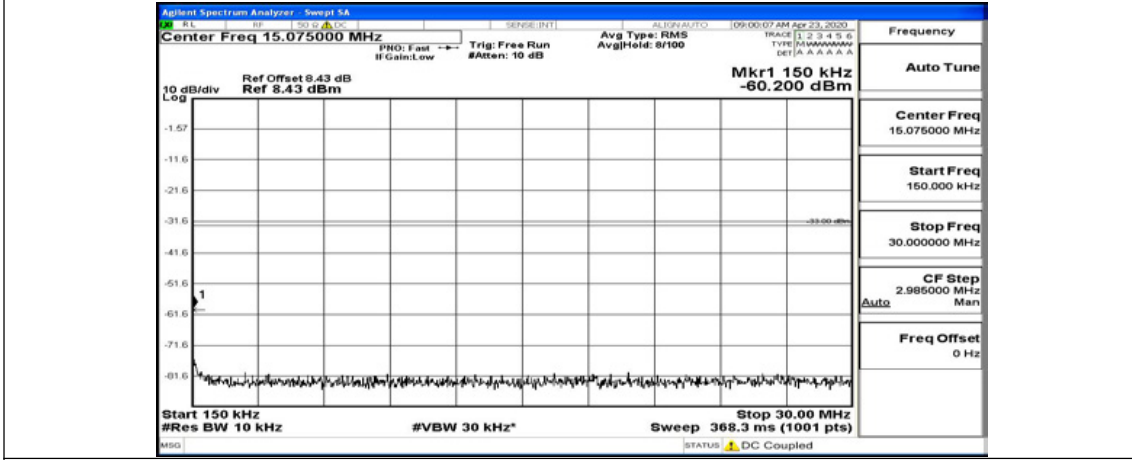

Channel Bandwidth: 10 MHz_LCH_16QAM_1RB#24