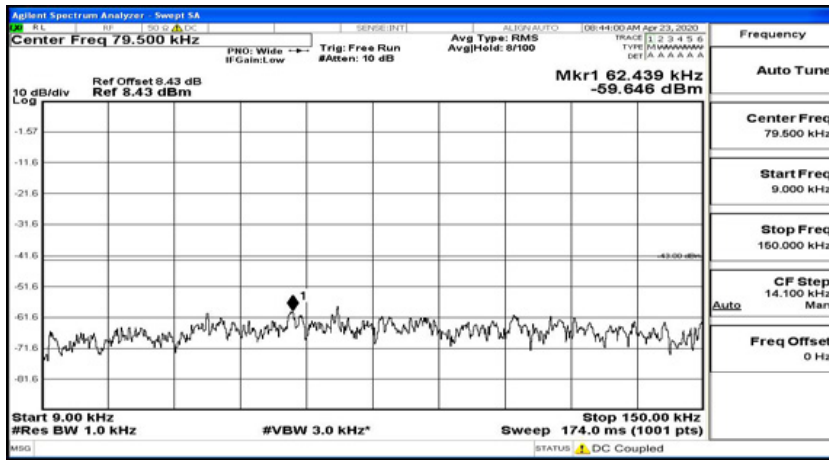

(Channel Bandwidth: 1.4 MHz)_MCH_QPSK_1RB#0

(Channel Bandwidth: 1.4 MHz)_MCH_QPSK_1RB#3

(Channel Bandwidth: 1.4 MHz)_MCH_QPSK_1RB#5

(Channel Bandwidth: 1.4 MHz)_HCH_QPSK_1RB#0

(Channel Bandwidth: 1.4 MHz)_HCH_QPSK_1RB#3

Frequency
Auto Tune
Center Freq 79.500 kHz
Start Freq 9.000 kHz
Stop Freq 150.000 kHz
CF Step 14.100 kHz Man
Freq Offset 0 Hz

Frequency
Auto Tune
Center Freq 15.075000 MHz
Start Freq 150.000 kHz
Stop Freq 30.000000 MHz
CF Step 2.985000 MHz Man
Freq Offset 0 Hz

Frequency
Auto Tune
Center Freq 13.015000000 GHz
Start Freq 30.000000 MHz
Stop Freq 26.000000000 GHz
CF Step 2.597000000 GHz Man
Freq Offset 0 Hz

(Channel Bandwidth: 1.4 MHz)_HCH_QPSK_1RB#5

Frequency
Auto Tune
Center Freq 79.500 kHz
Start Freq 9.000 kHz
Stop Freq 150.000 kHz
CF Step 14.100 kHz Man
Freq Offset 0 Hz