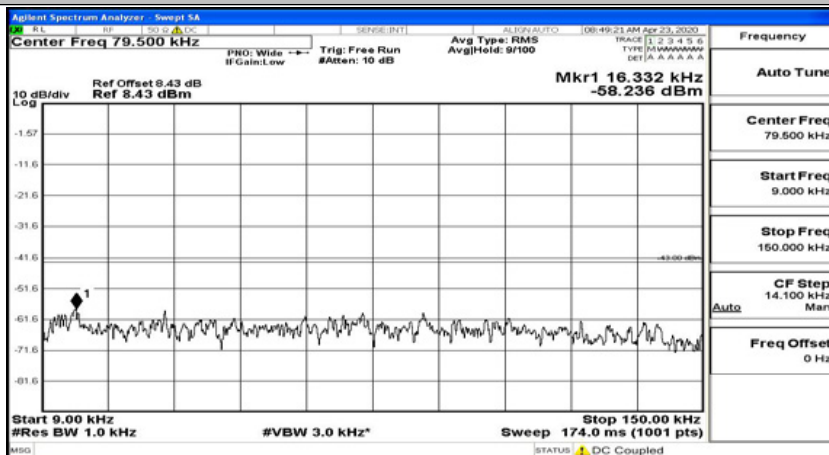

(Channel Bandwidth: 3 MHz)_MCH_16QAM_1RB#14