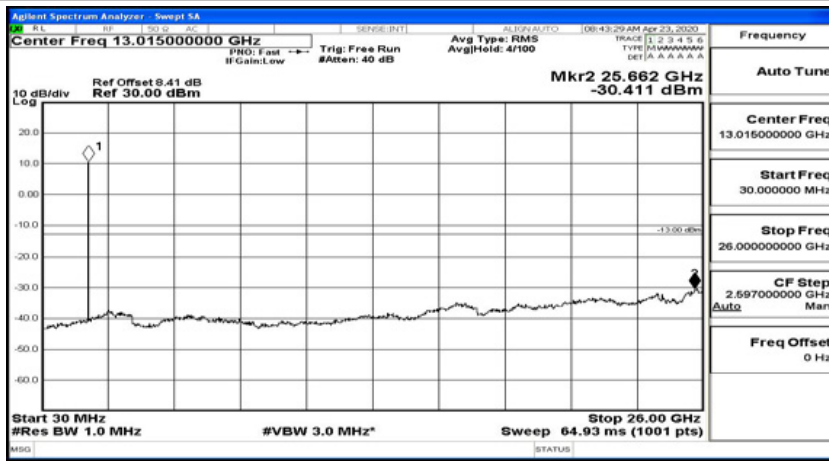

Frequency
Auto Tune
Center Freq 13.015000000 GHz
Start Freq 30.000000 MHz
Stop Freq 26.000000000 GHz
CF Step 2.597000000 GHz Man
Freq Offset 0 Hz

(Channel Bandwidth: 1.4 MHz)_HCH_QPSK_1RB#5

Frequency
Auto Tune
Center Freq 79.500 kHz
Start Freq 9.000 kHz
Stop Freq 150.000 kHz
CF Step 14.100 kHz Man
Freq Offset 0 Hz

(Channel Bandwidth: 1.4 MHz)_LCH_16QAM_1RB#0

(Channel Bandwidth: 1.4 MHz)_LCH_16QAM_1RB#3

(Channel Bandwidth: 1.4 MHz)_LCH_16QAM_1RB#5

(Channel Bandwidth: 1.4 MHz)_MCH_16QAM_1RB#0

(Channel Bandwidth: 1.4 MHz)_MCH_16QAM_1RB#3