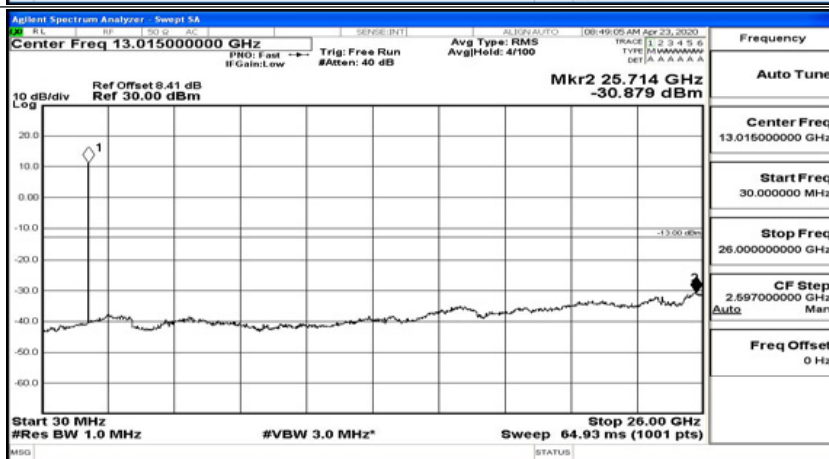

(Channel Bandwidth: 3 MHz)_MCH_16QAM_1RB#0

(Channel Bandwidth: 3 MHz)_MCH_16QAM_1RB#7