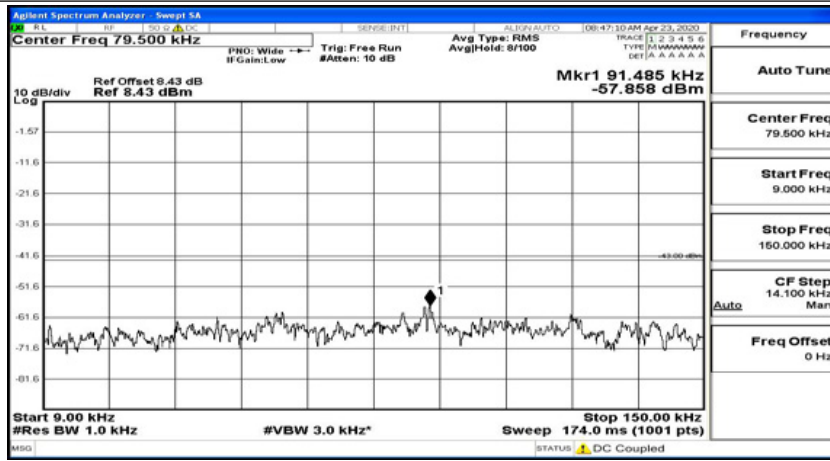

(Channel Bandwidth: 3 MHz)_LCH_QPSK_1RB#7