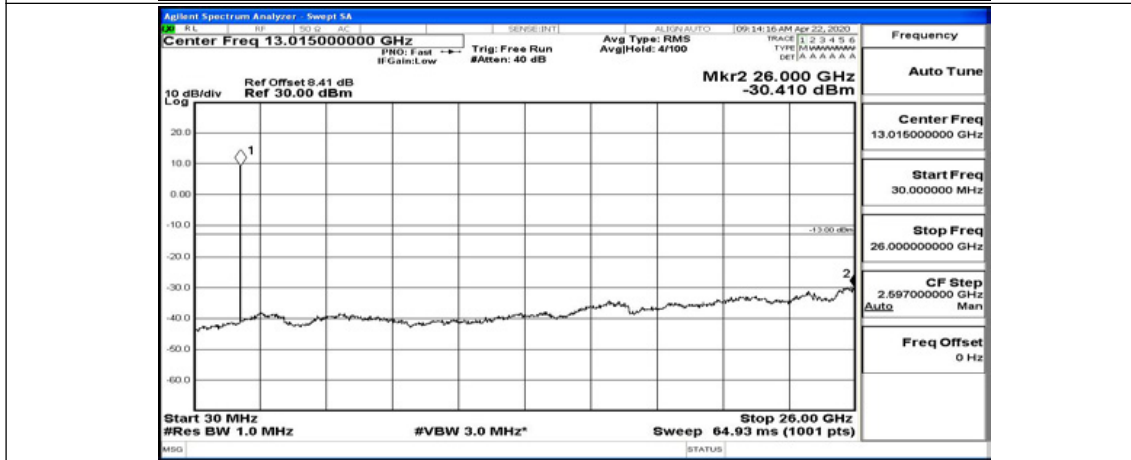

(Channel Bandwidth: 5 MHz)_LCH_QPSK_1RB#24