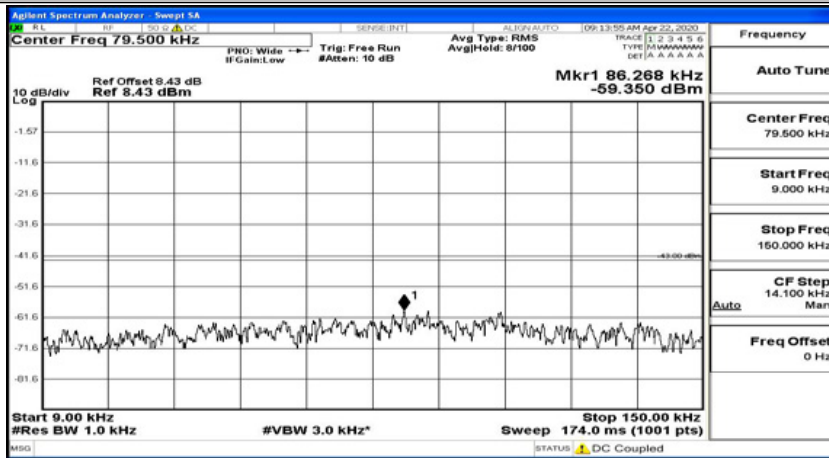

Channel Bandwidth: 5 MHz

(Channel Bandwidth: 5 MHz)_LCH_QPSK_1RB#0