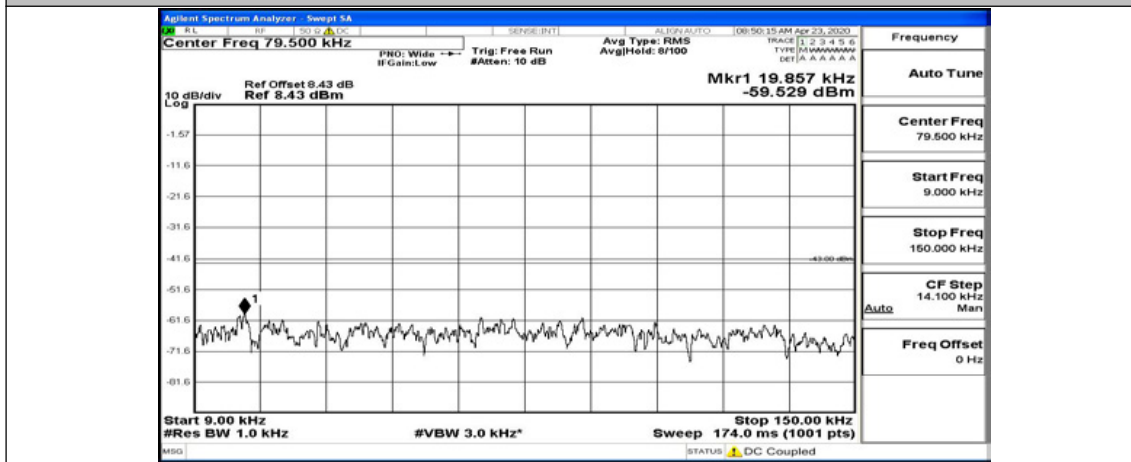

(Channel Bandwidth: 3 MHz)_HCH_16QAM_1RB#0