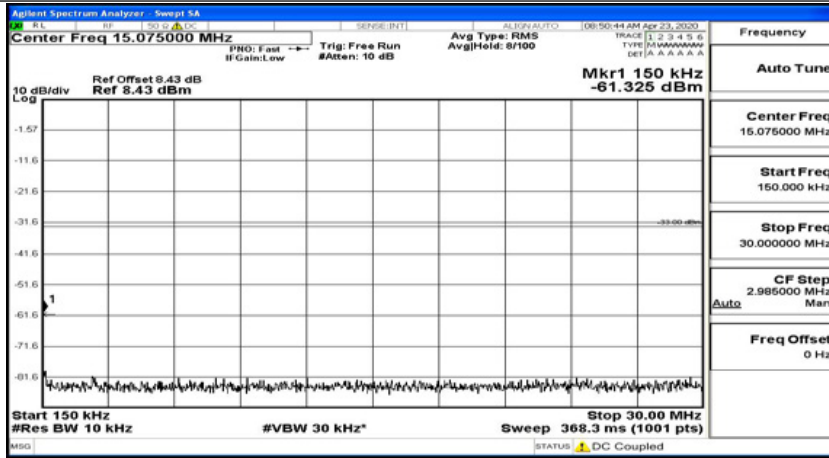

(Channel Bandwidth: 3 MHz)_HCH_16QAM_1RB#14