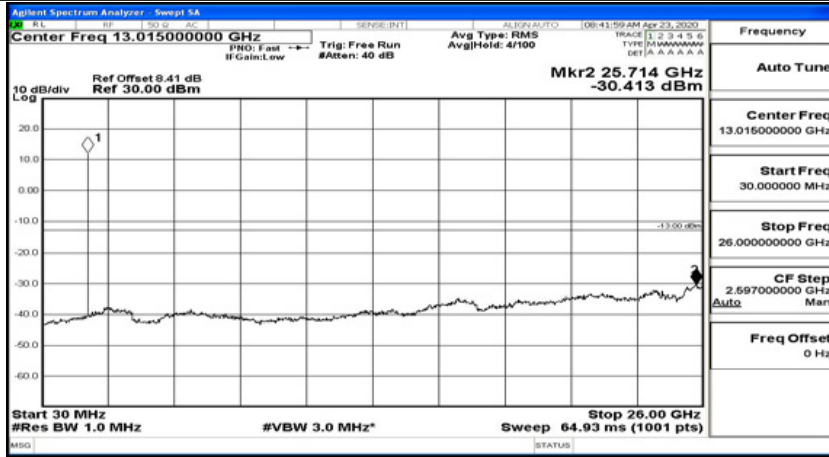

(Channel Bandwidth: 1.4 MHz)_LCH_16QAM_1RB#3