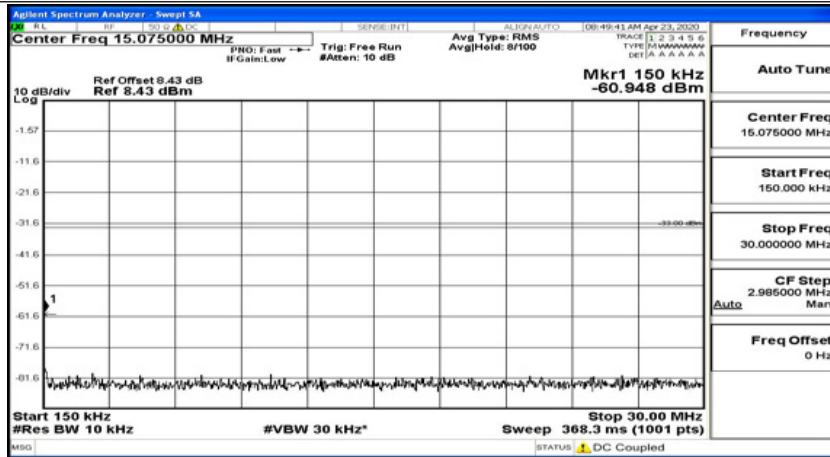

(Channel Bandwidth: 3 MHz)_HCH_QPSK_1RB#0

(Channel Bandwidth: 3 MHz)_HCH_QPSK_1RB#7