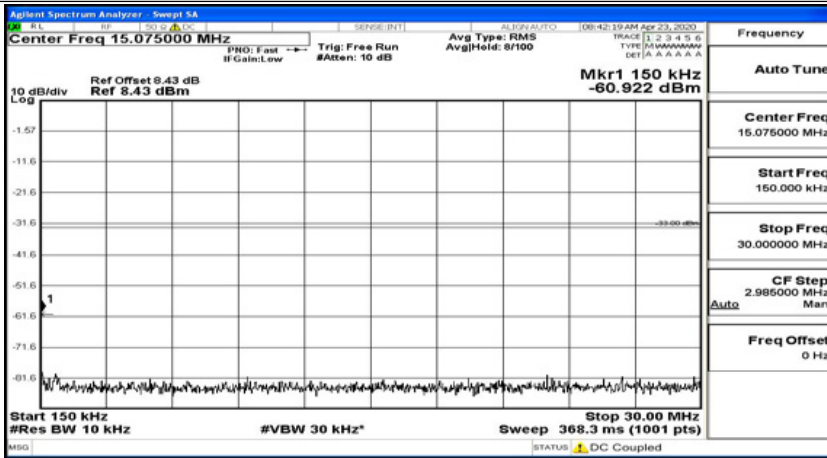

(Channel Bandwidth: 1.4 MHz)_LCH_16QAM_1RB#0

(Channel Bandwidth: 1.4 MHz)_LCH_16QAM_1RB#3

(Channel Bandwidth: 1.4 MHz)_LCH_16QAM_1RB#5

(Channel Bandwidth: 1.4 MHz)_MCH_16QAM_1RB#0

(Channel Bandwidth: 1.4 MHz)_MCH_16QAM_1RB#3