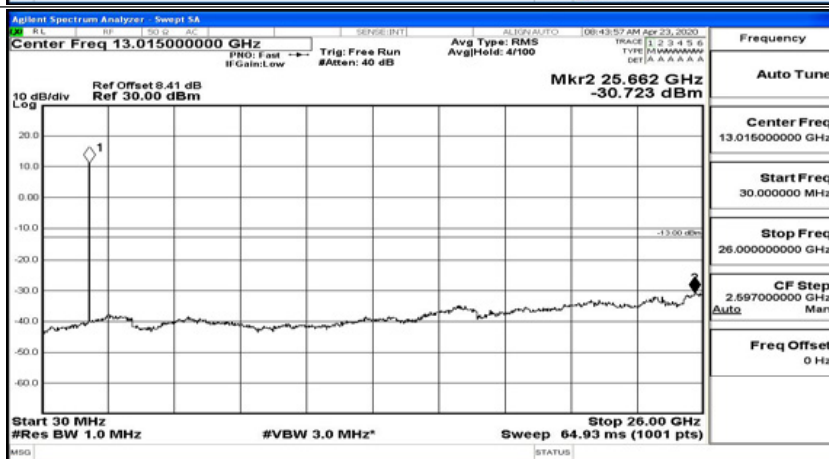

(Channel Bandwidth: 1.4 MHz)_MCH_QPSK_1RB#0

(Channel Bandwidth: 1.4 MHz)_MCH_QPSK_1RB#3

(Channel Bandwidth: 1.4 MHz)_MCH_QPSK_1RB#5

(Channel Bandwidth: 1.4 MHz)_HCH_QPSK_1RB#0

(Channel Bandwidth: 1.4 MHz)_HCH_QPSK_1RB#3

Frequency
Auto Tune
Center Freq 79.500 kHz
Start Freq 9.000 kHz
Stop Freq 150.000 kHz
CF Step 14.100 kHz Man
Freq Offset 0 Hz

Frequency
Auto Tune
Center Freq 15.075000 MHz
Start Freq 150.000 kHz
Stop Freq 30.000000 MHz
CF Step 2.985000 MHz Man
Freq Offset 0 Hz

Frequency
Auto Tune
Center Freq 13.015000000 GHz
Start Freq 30.000000 MHz
Stop Freq 26.000000000 GHz
CF Step 2.597000000 GHz Man
Freq Offset 0 Hz

(Channel Bandwidth: 1.4 MHz)_HCH_QPSK_1RB#5

Frequency
Auto Tune
Center Freq 79.500 kHz
Start Freq 9.000 kHz
Stop Freq 150.000 kHz
CF Step 14.100 kHz Man
Freq Offset 0 Hz