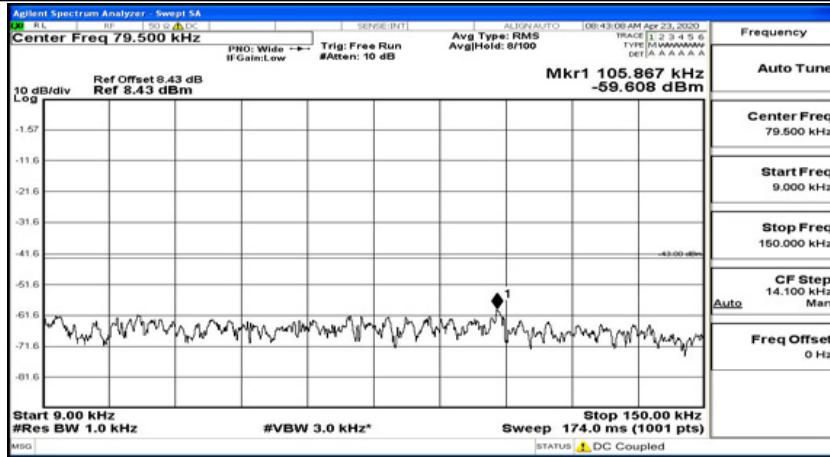

(Channel Bandwidth: 1.4 MHz)_LCH_16QAM_1RB#0

(Channel Bandwidth: 1.4 MHz)_LCH_16QAM_1RB#3

(Channel Bandwidth: 1.4 MHz)_LCH_16QAM_1RB#5

(Channel Bandwidth: 1.4 MHz)_MCH_16QAM_1RB#0

(Channel Bandwidth: 1.4 MHz)_MCH_16QAM_1RB#3