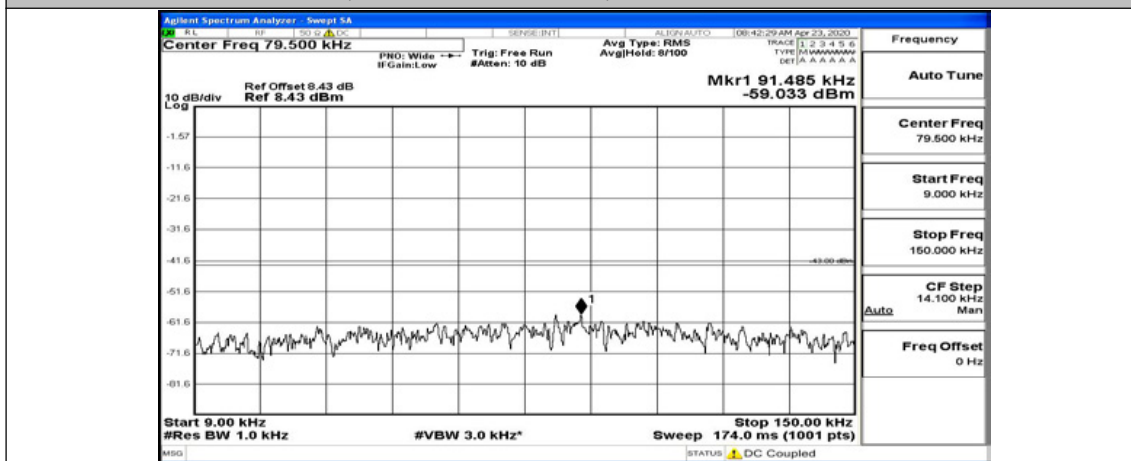

(Channel Bandwidth: 1.4 MHz)_MCH_QPSK_1RB#0

(Channel Bandwidth: 1.4 MHz)_MCH_QPSK_1RB#3

(Channel Bandwidth: 1.4 MHz)_MCH_QPSK_1RB#5

(Channel Bandwidth: 1.4 MHz)_HCH_QPSK_1RB#0

(Channel Bandwidth: 1.4 MHz)_HCH_QPSK_1RB#3

Frequency
Auto Tune
Center Freq 79.500 kHz
Start Freq 9.000 kHz
Stop Freq 150.000 kHz
CF Step 14.100 kHz Man
Freq Offset 0 Hz

Frequency
Auto Tune
Center Freq 15.075000 MHz
Start Freq 150.000 kHz
Stop Freq 30.000000 MHz
CF Step 2.985000 MHz Man
Freq Offset 0 Hz

Frequency
Auto Tune
Center Freq 13.015000000 GHz
Start Freq 30.000000 MHz
Stop Freq 26.000000000 GHz
CF Step 2.597000000 GHz Man
Freq Offset 0 Hz

(Channel Bandwidth: 1.4 MHz)_HCH_QPSK_1RB#5

Frequency
Auto Tune
Center Freq 79.500 kHz
Start Freq 9.000 kHz
Stop Freq 150.000 kHz
CF Step 14.100 kHz Man
Freq Offset 0 Hz