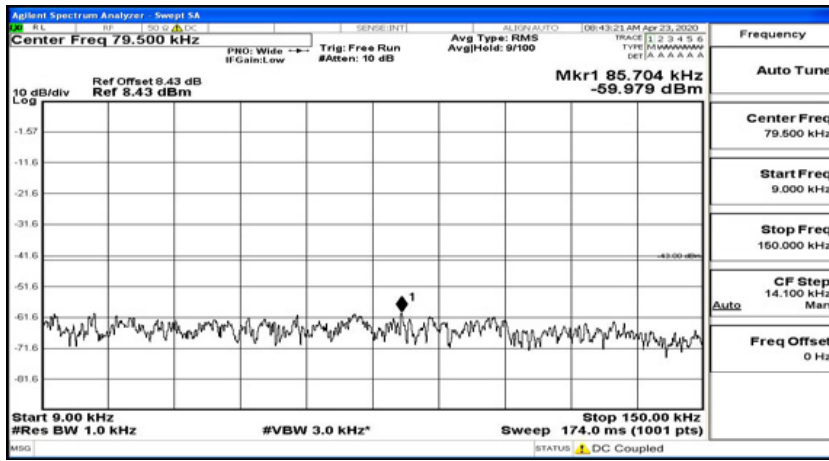

(Channel Bandwidth: 1.4 MHz)_LCH_16QAM_1RB#0

(Channel Bandwidth: 1.4 MHz)_LCH_16QAM_1RB#3

(Channel Bandwidth: 1.4 MHz)_LCH_16QAM_1RB#5

(Channel Bandwidth: 1.4 MHz)_MCH_16QAM_1RB#0

(Channel Bandwidth: 1.4 MHz)_MCH_16QAM_1RB#3