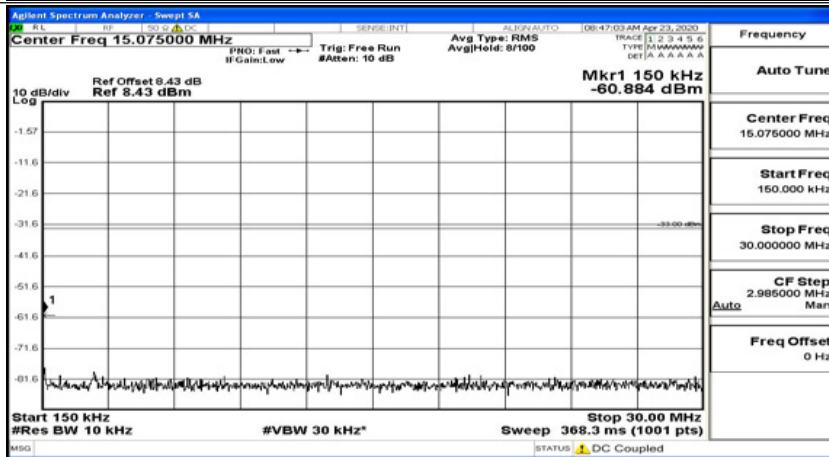

Channel Bandwidth: 3 MHz

(Channel Bandwidth: 3 MHz)_LCH_QPSK_1RB#0