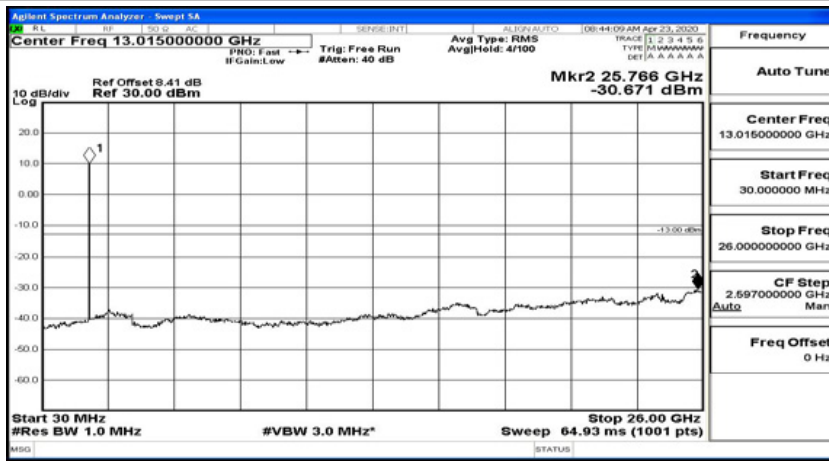

(Channel Bandwidth: 1.4 MHz)_MCH_QPSK_1RB#0

(Channel Bandwidth: 1.4 MHz)_MCH_QPSK_1RB#3

(Channel Bandwidth: 1.4 MHz)_MCH_QPSK_1RB#5

(Channel Bandwidth: 1.4 MHz)_HCH_QPSK_1RB#0

(Channel Bandwidth: 1.4 MHz)_HCH_QPSK_1RB#3

Frequency
Auto Tune
Center Freq 79.500 kHz
Start Freq 9.000 kHz
Stop Freq 150.000 kHz
CF Step 14.100 kHz Man
Freq Offset 0 Hz

Frequency
Auto Tune
Center Freq 15.075000 MHz
Start Freq 150.000 kHz
Stop Freq 30.000000 MHz
CF Step 2.985000 MHz Man
Freq Offset 0 Hz

Frequency
Auto Tune
Center Freq 13.015000000 GHz
Start Freq 30.000000 MHz
Stop Freq 26.000000000 GHz
CF Step 2.597000000 GHz Man
Freq Offset 0 Hz

(Channel Bandwidth: 1.4 MHz)_HCH_QPSK_1RB#5

Frequency
Auto Tune
Center Freq 79.500 kHz
Start Freq 9.000 kHz
Stop Freq 150.000 kHz
CF Step 14.100 kHz Man
Freq Offset 0 Hz