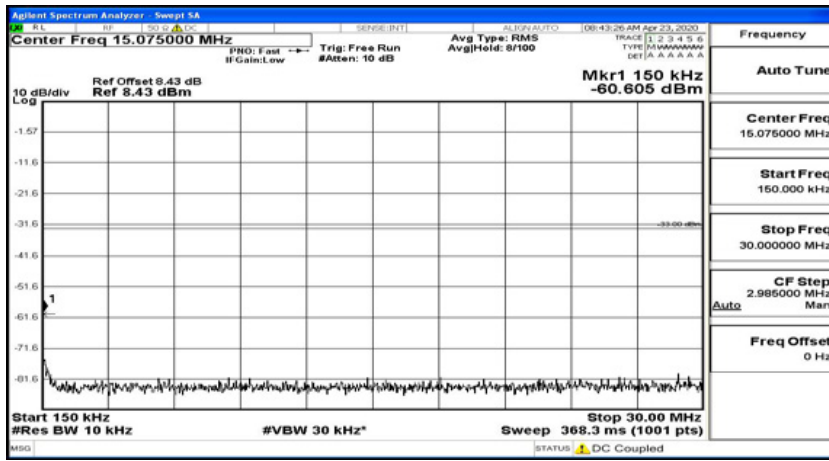

(Channel Bandwidth: 1.4 MHz)_LCH_16QAM_1RB#0

(Channel Bandwidth: 1.4 MHz)_LCH_16QAM_1RB#3

(Channel Bandwidth: 1.4 MHz)_LCH_16QAM_1RB#5

(Channel Bandwidth: 1.4 MHz)_MCH_16QAM_1RB#0

(Channel Bandwidth: 1.4 MHz)_MCH_16QAM_1RB#3