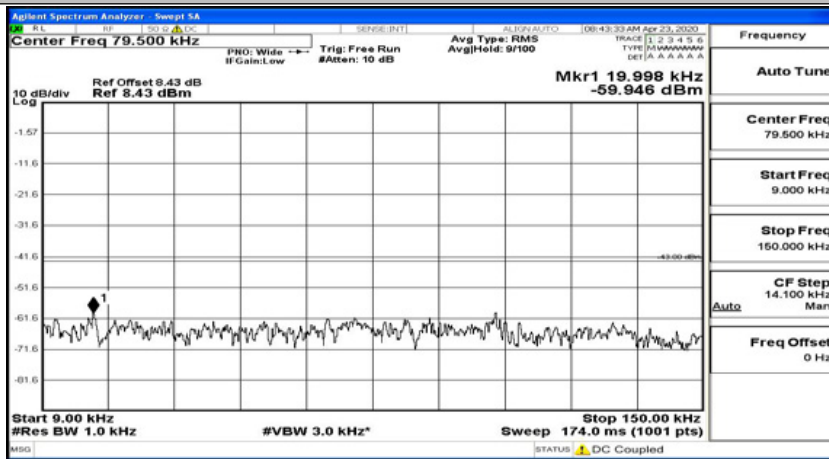

(Channel Bandwidth: 1.4 MHz)_MCH_16QAM_1RB#5