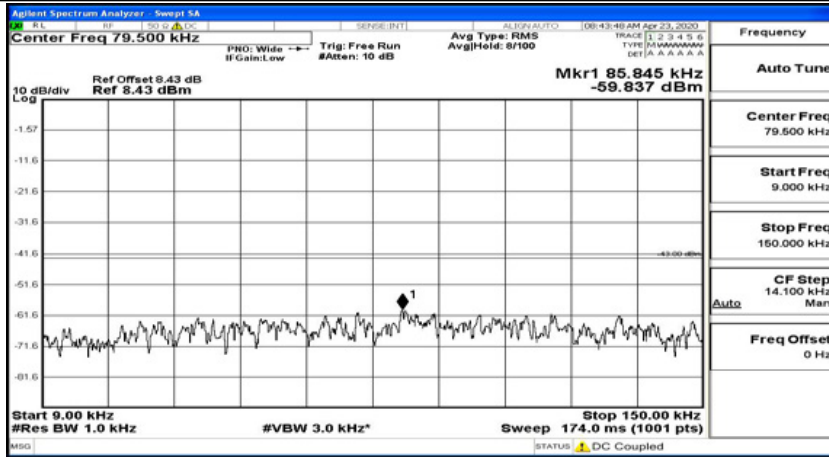

(Channel Bandwidth: 1.4 MHz)_MCH_QPSK_1RB#0

(Channel Bandwidth: 1.4 MHz)_MCH_QPSK_1RB#3

(Channel Bandwidth: 1.4 MHz)_MCH_QPSK_1RB#5

(Channel Bandwidth: 1.4 MHz)_HCH_QPSK_1RB#0

(Channel Bandwidth: 1.4 MHz)_HCH_QPSK_1RB#3

Frequency
Auto Tune
Center Freq 79.500 kHz
Start Freq 9.000 kHz
Stop Freq 150.000 kHz
CF Step 14.100 kHz Man
Freq Offset 0 Hz

Frequency
Auto Tune
Center Freq 15.075000 MHz
Start Freq 150.000 kHz
Stop Freq 30.000000 MHz
CF Step 2.985000 MHz Man
Freq Offset 0 Hz

Frequency
Auto Tune
Center Freq 13.015000000 GHz
Start Freq 30.000000 MHz
Stop Freq 26.000000000 GHz
CF Step 2.597000000 GHz Man
Freq Offset 0 Hz

(Channel Bandwidth: 1.4 MHz)_HCH_QPSK_1RB#5

Frequency
Auto Tune
Center Freq 79.500 kHz
Start Freq 9.000 kHz
Stop Freq 150.000 kHz
CF Step 14.100 kHz Man
Freq Offset 0 Hz