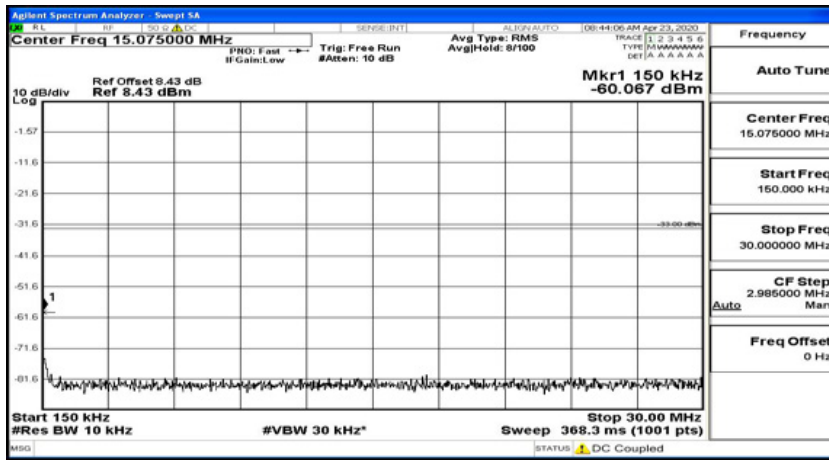

(Channel Bandwidth: 1.4 MHz)_MCH_QPSK_1RB#0

(Channel Bandwidth: 1.4 MHz)_MCH_QPSK_1RB#3

(Channel Bandwidth: 1.4 MHz)_MCH_QPSK_1RB#5

(Channel Bandwidth: 1.4 MHz)_HCH_QPSK_1RB#0

(Channel Bandwidth: 1.4 MHz)_HCH_QPSK_1RB#3

Frequency
Auto Tune
Center Freq 79.500 kHz
Start Freq 9.000 kHz
Stop Freq 150.000 kHz
CF Step 14.100 kHz Man
Freq Offset 0 Hz

Frequency
Auto Tune
Center Freq 15.075000 MHz
Start Freq 150.000 kHz
Stop Freq 30.000000 MHz
CF Step 2.985000 MHz Man
Freq Offset 0 Hz

Frequency
Auto Tune
Center Freq 13.015000000 GHz
Start Freq 30.000000 MHz
Stop Freq 26.000000000 GHz
CF Step 2.597000000 GHz Man
Freq Offset 0 Hz

(Channel Bandwidth: 1.4 MHz)_HCH_QPSK_1RB#5

Frequency
Auto Tune
Center Freq 79.500 kHz
Start Freq 9.000 kHz
Stop Freq 150.000 kHz
CF Step 14.100 kHz Man
Freq Offset 0 Hz