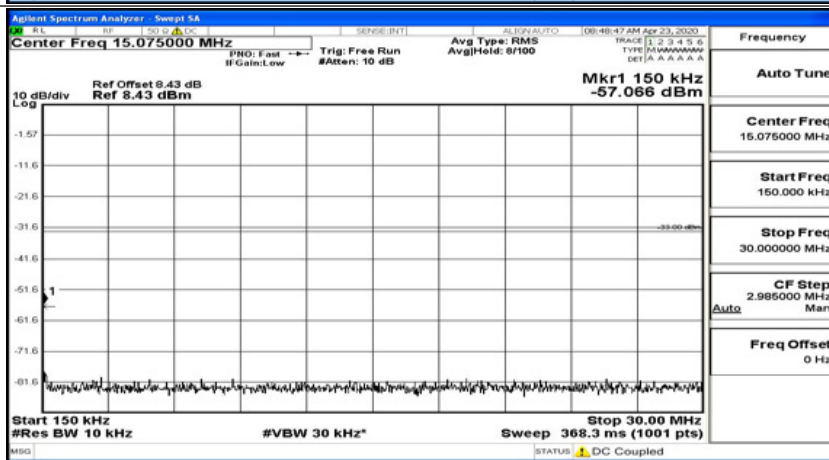

(Channel Bandwidth: 3 MHz)_MCH_QPSK_1RB#14