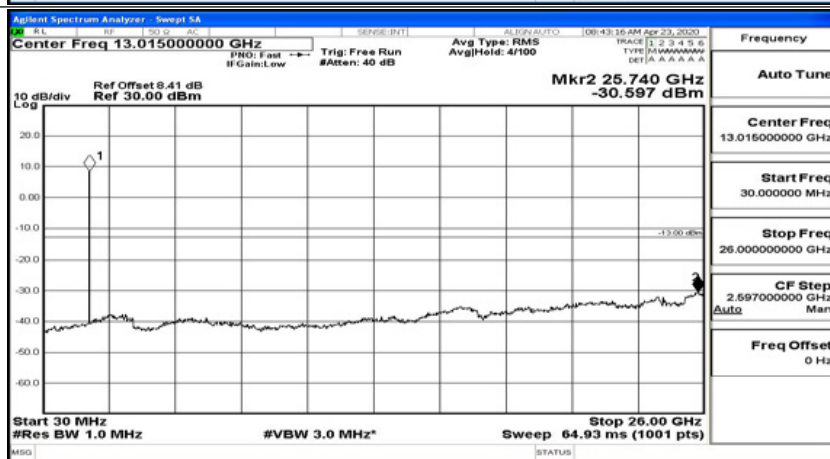

Frequency
Auto Tune
Center Freq 13.015000000 GHz
Start Freq 30.000000 MHz
Stop Freq 26.000000000 GHz
CF Step 2.597000000 GHz Man
Freq Offset 0 Hz

(Channel Bandwidth: 1.4 MHz)_HCH_QPSK_1RB#5

Frequency
Auto Tune
Center Freq 79.500 kHz
Start Freq 9.000 kHz
Stop Freq 150.000 kHz
CF Step 14.100 kHz Man
Freq Offset 0 Hz

(Channel Bandwidth: 1.4 MHz)_LCH_16QAM_1RB#0

(Channel Bandwidth: 1.4 MHz)_LCH_16QAM_1RB#3

(Channel Bandwidth: 1.4 MHz)_LCH_16QAM_1RB#5

(Channel Bandwidth: 1.4 MHz)_MCH_16QAM_1RB#0

(Channel Bandwidth: 1.4 MHz)_MCH_16QAM_1RB#3