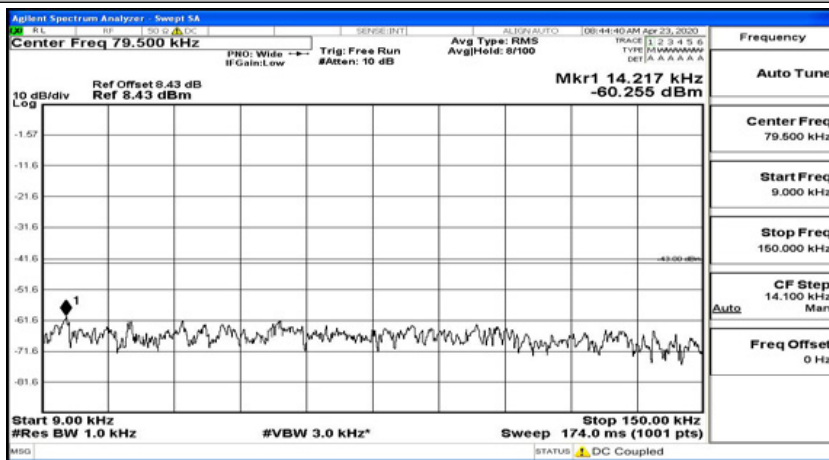

(Channel Bandwidth: 1.4 MHz)_MCH_16QAM_1RB#5

(Channel Bandwidth: 1.4 MHz)_HCH_16QAM_1RB#0

(Channel Bandwidth: 1.4 MHz)_HCH_16QAM_1RB#3

(Channel Bandwidth: 1.4 MHz)_HCH_16QAM_1RB#5

Channel Bandwidth: 3 MHz