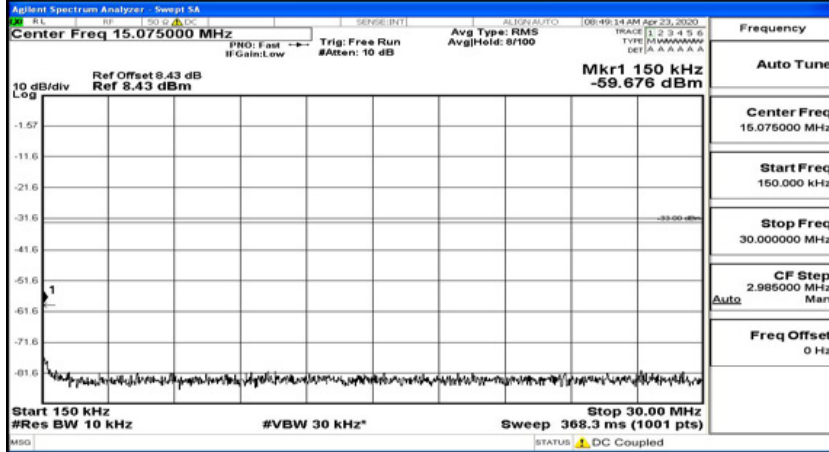

(Channel Bandwidth: 3 MHz)_MCH_16QAM_1RB#14