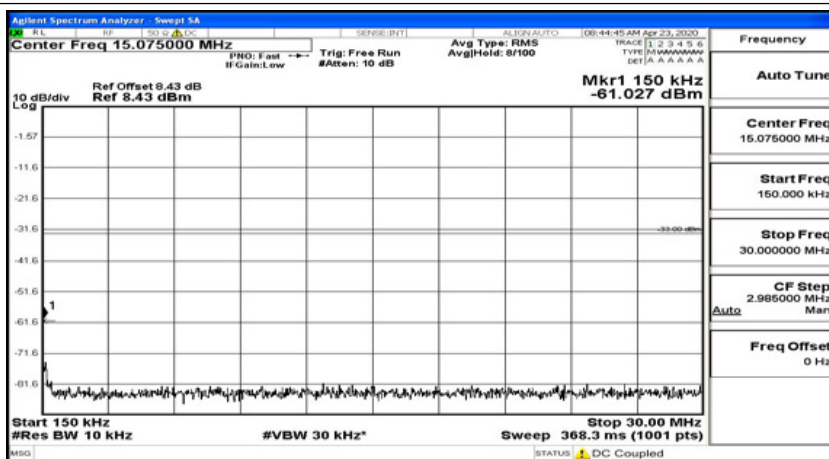

(Channel Bandwidth: 1.4 MHz)_MCH_16QAM_1RB#5

(Channel Bandwidth: 1.4 MHz)_HCH_16QAM_1RB#0

(Channel Bandwidth: 1.4 MHz)_HCH_16QAM_1RB#3

(Channel Bandwidth: 1.4 MHz)_HCH_16QAM_1RB#5

Channel Bandwidth: 3 MHz