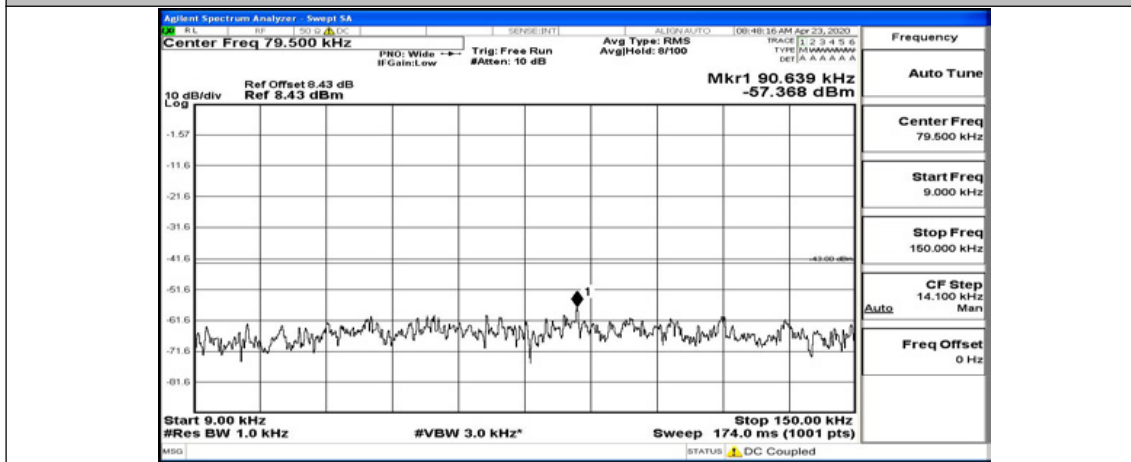

(Channel Bandwidth: 3 MHz)_LCH_QPSK_1RB#0

(Channel Bandwidth: 3 MHz)_LCH_QPSK_1RB#7

(Channel Bandwidth: 3 MHz)_LCH_QPSK_1RB#14

(Channel Bandwidth: 3 MHz)_MCH_QPSK_1RB#0

(Channel Bandwidth: 3 MHz)_MCH_QPSK_1RB#7