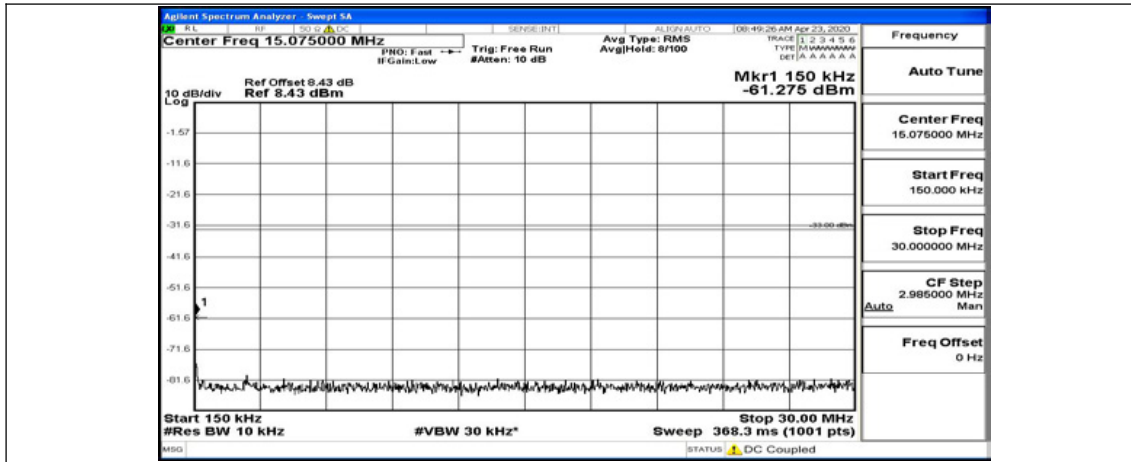

(Channel Bandwidth: 3 MHz)_LCH_16QAM_1RB#7

(Channel Bandwidth: 3 MHz)_LCH_16QAM_1RB#14

(Channel Bandwidth: 3 MHz)_MCH_16QAM_1RB#0

(Channel Bandwidth: 3 MHz)_MCH_16QAM_1RB#7

(Channel Bandwidth: 3 MHz)_MCH_16QAM_1RB#14