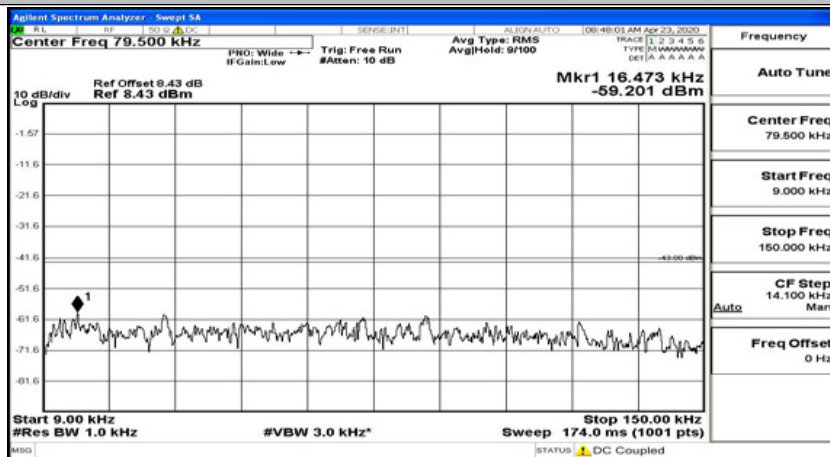

(Channel Bandwidth: 3 MHz)_LCH_16QAM_1RB#14