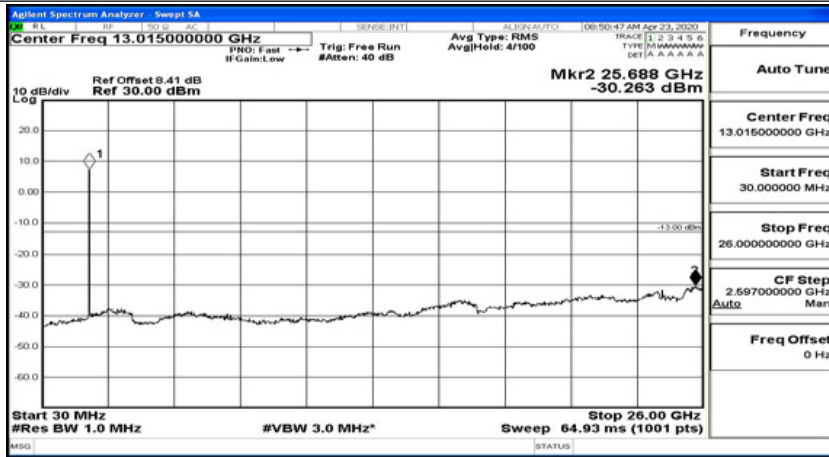

(Channel Bandwidth: 3 MHz)_HCH_16QAM_1RB#14