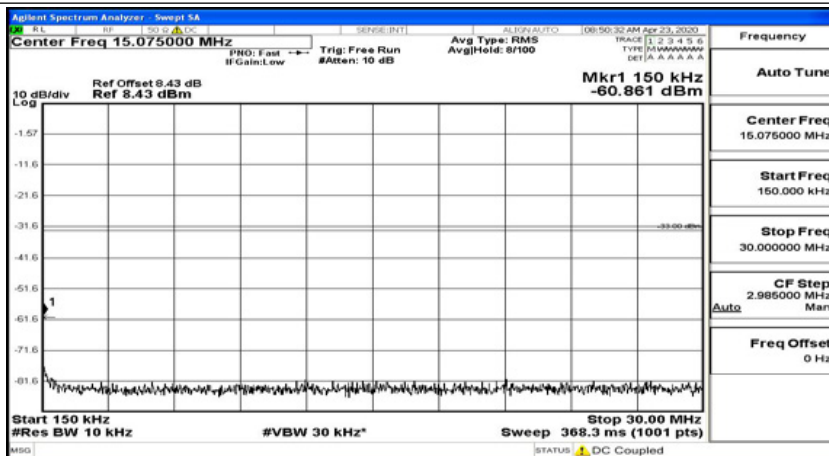

(Channel Bandwidth: 3 MHz)_HCH_16QAM_1RB#7