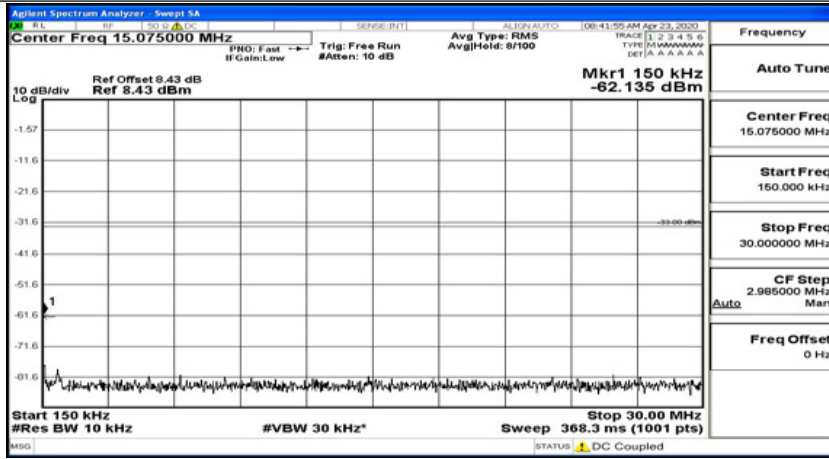

(Channel Bandwidth: 1.4 MHz)_LCH_16QAM_1RB#3