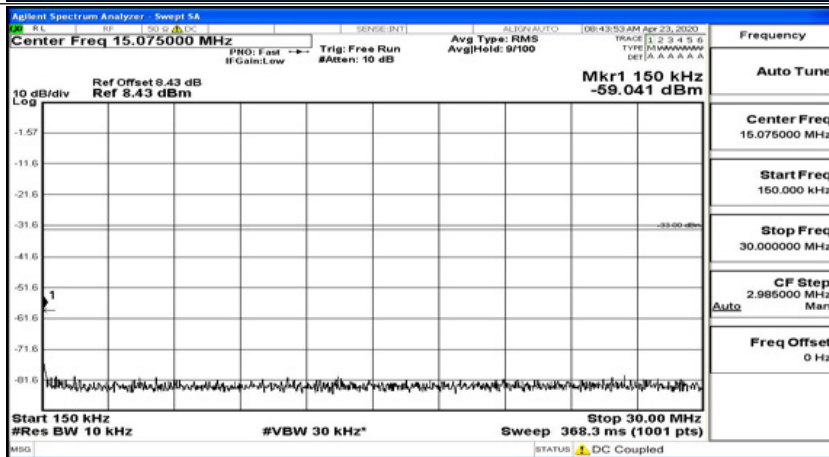

(Channel Bandwidth: 1.4 MHz)_MCH_QPSK_1RB#0

(Channel Bandwidth: 1.4 MHz)_MCH_QPSK_1RB#3

(Channel Bandwidth: 1.4 MHz)_MCH_QPSK_1RB#5

(Channel Bandwidth: 1.4 MHz)_HCH_QPSK_1RB#0

(Channel Bandwidth: 1.4 MHz)_HCH_QPSK_1RB#3

Frequency
Auto Tune
Center Freq 79.500 kHz
Start Freq 9.000 kHz
Stop Freq 150.000 kHz
CF Step 14.100 kHz Man
Freq Offset 0 Hz

Frequency
Auto Tune
Center Freq 15.075000 MHz
Start Freq 150.000 kHz
Stop Freq 30.000000 MHz
CF Step 2.985000 MHz Man
Freq Offset 0 Hz

Frequency
Auto Tune
Center Freq 13.015000000 GHz
Start Freq 30.000000 MHz
Stop Freq 26.000000000 GHz
CF Step 2.597000000 GHz Man
Freq Offset 0 Hz

(Channel Bandwidth: 1.4 MHz)_HCH_QPSK_1RB#5

Frequency
Auto Tune
Center Freq 79.500 kHz
Start Freq 9.000 kHz
Stop Freq 150.000 kHz
CF Step 14.100 kHz Man
Freq Offset 0 Hz