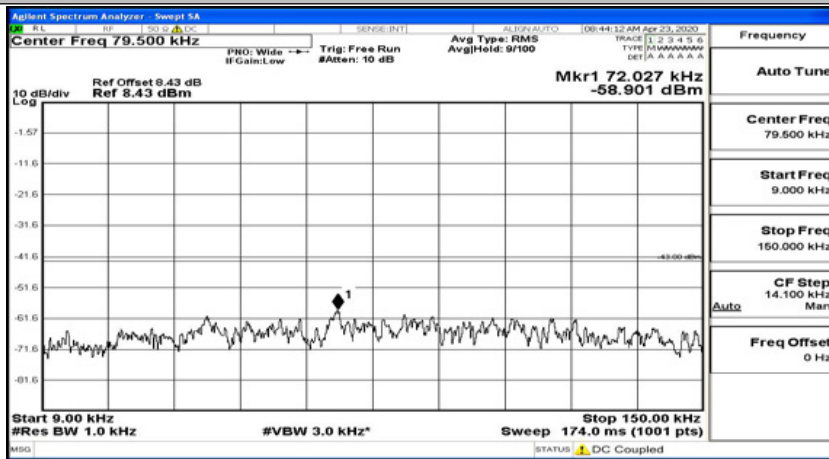

Frequency
Auto Tune
Center Freq 79.500 kHz
Start Freq 9.000 kHz
Stop Freq 150.000 kHz
CF Step 14.100 kHz Man
Freq Offset 0 Hz

Frequency
Auto Tune
Center Freq 15.075000 MHz
Start Freq 150.000 kHz
Stop Freq 30.000000 MHz
CF Step 2.985000 MHz Man
Freq Offset 0 Hz

Frequency
Auto Tune
Center Freq 13.015000000 GHz
Start Freq 30.000000 MHz
Stop Freq 26.000000000 GHz
CF Step 2.597000000 GHz Man
Freq Offset 0 Hz

(Channel Bandwidth: 1.4 MHz)_HCH_QPSK_1RB#5

Frequency
Auto Tune
Center Freq 79.500 kHz
Start Freq 9.000 kHz
Stop Freq 150.000 kHz
CF Step 14.100 kHz Man
Freq Offset 0 Hz