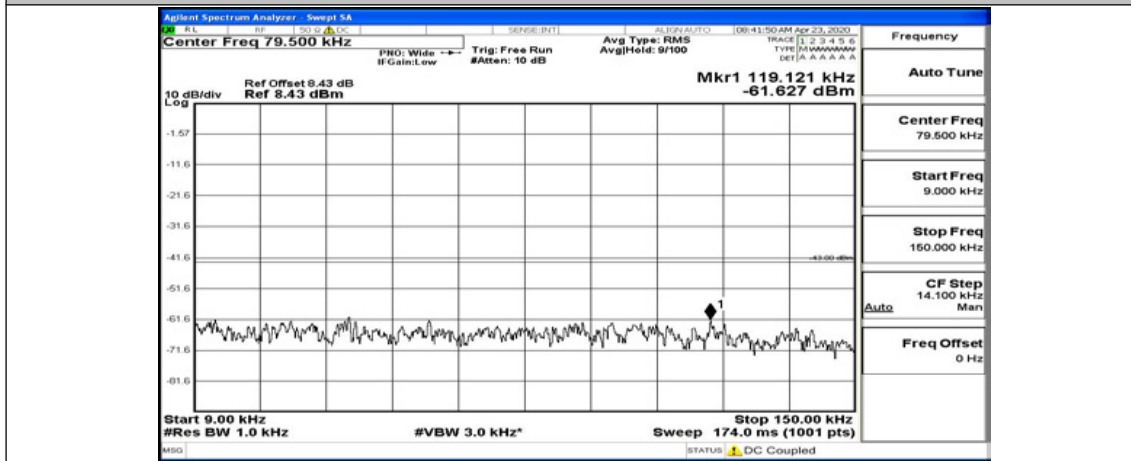

Frequency
Auto Tune
Center Freq 13.015000000 GHz
Start Freq 30.000000 MHz
Stop Freq 26.000000000 GHz
CF Step 2.597000000 GHz Man
Freq Offset 0 Hz

(Channel Bandwidth: 1.4 MHz)_HCH_QPSK_1RB#5

Frequency
Auto Tune
Center Freq 79.500 kHz
Start Freq 9.000 kHz
Stop Freq 150.000 kHz
CF Step 14.100 kHz Man
Freq Offset 0 Hz

(Channel Bandwidth: 1.4 MHz)_LCH_16QAM_1RB#0

(Channel Bandwidth: 1.4 MHz)_LCH_16QAM_1RB#3

(Channel Bandwidth: 1.4 MHz)_LCH_16QAM_1RB#5

(Channel Bandwidth: 1.4 MHz)_MCH_16QAM_1RB#0

(Channel Bandwidth: 1.4 MHz)_MCH_16QAM_1RB#3