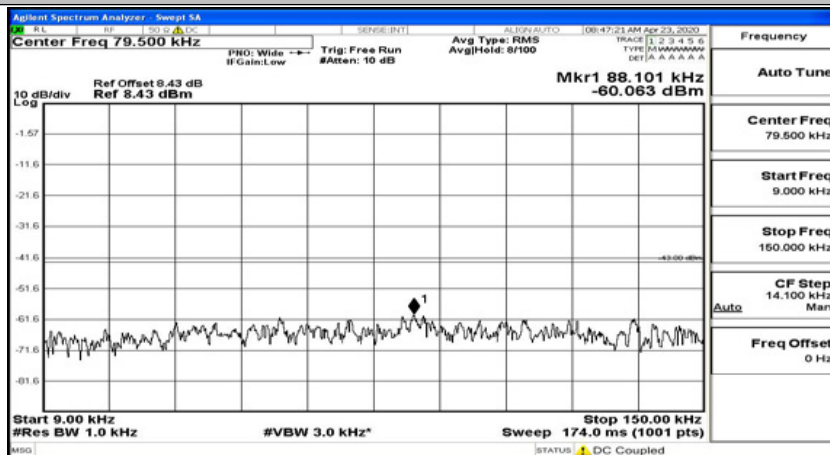

(Channel Bandwidth: 3 MHz)_LCH_QPSK_1RB#14