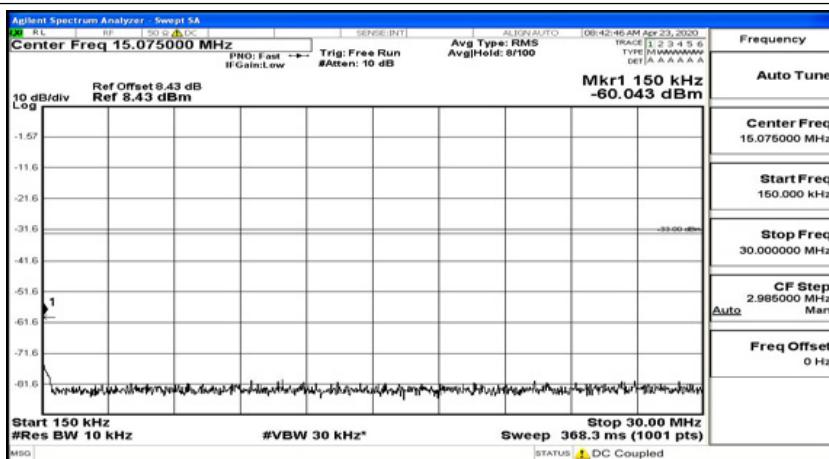

(Channel Bandwidth: 1.4 MHz)_MCH_QPSK_1RB#0

(Channel Bandwidth: 1.4 MHz)_MCH_QPSK_1RB#3

(Channel Bandwidth: 1.4 MHz)_MCH_QPSK_1RB#5

(Channel Bandwidth: 1.4 MHz)_HCH_QPSK_1RB#0

(Channel Bandwidth: 1.4 MHz)_HCH_QPSK_1RB#3

Frequency
Auto Tune
Center Freq 79.500 kHz
Start Freq 9.000 kHz
Stop Freq 150.000 kHz
CF Step 14.100 kHz Man
Freq Offset 0 Hz

Frequency
Auto Tune
Center Freq 15.075000 MHz
Start Freq 150.000 kHz
Stop Freq 30.000000 MHz
CF Step 2.985000 MHz Man
Freq Offset 0 Hz

Frequency
Auto Tune
Center Freq 13.015000000 GHz
Start Freq 30.000000 MHz
Stop Freq 26.000000000 GHz
CF Step 2.597000000 GHz Man
Freq Offset 0 Hz

(Channel Bandwidth: 1.4 MHz)_HCH_QPSK_1RB#5

Frequency
Auto Tune
Center Freq 79.500 kHz
Start Freq 9.000 kHz
Stop Freq 150.000 kHz
CF Step 14.100 kHz Man
Freq Offset 0 Hz