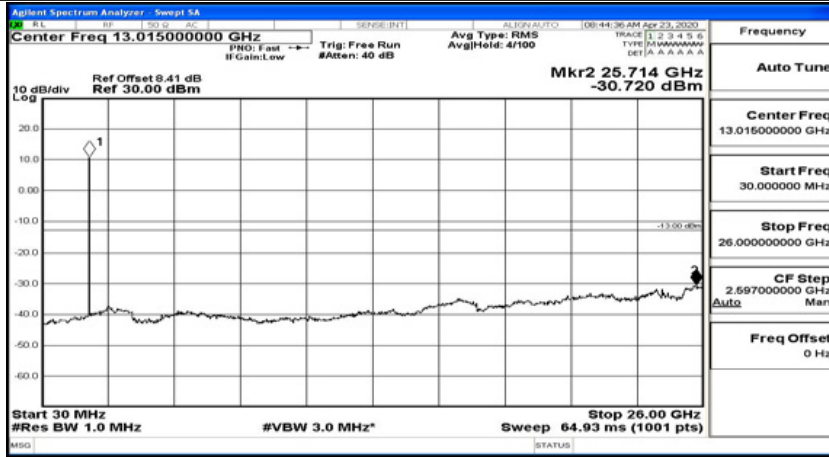

(Channel Bandwidth: 1.4 MHz)_HCH_16QAM_1RB#3