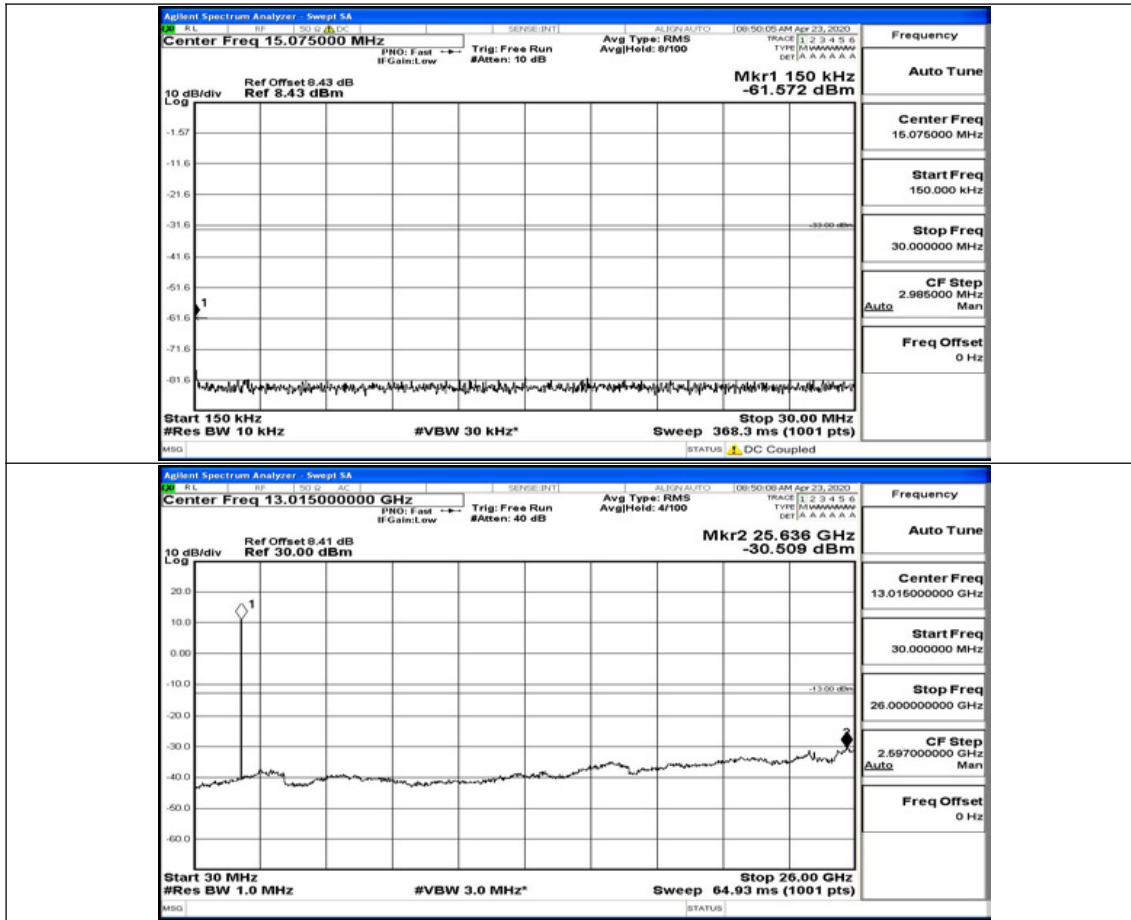

(Channel Bandwidth: 3 MHz)_MCH_QPSK_1RB#14

(Channel Bandwidth: 3 MHz)_HCH_QPSK_1RB#0

(Channel Bandwidth: 3 MHz)_HCH_QPSK_1RB#7

(Channel Bandwidth: 3 MHz)_HCH_QPSK_1RB#14

(Channel Bandwidth: 3 MHz)_LCH_16QAM_1RB#0