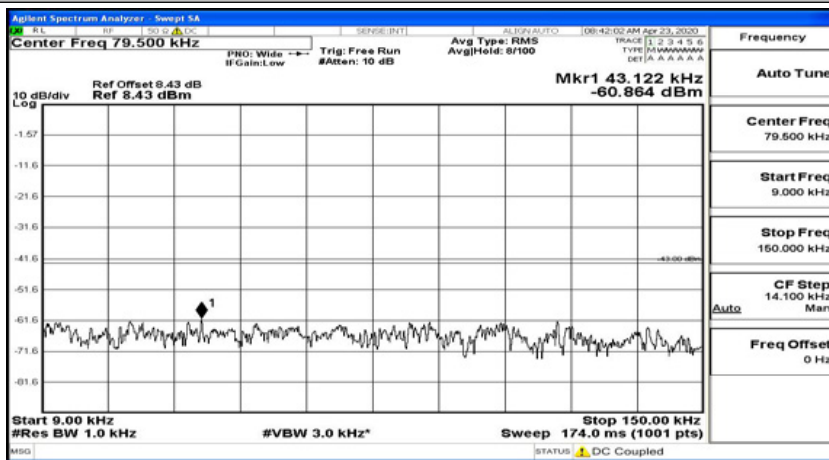

(Channel Bandwidth: 1.4 MHz)_LCH_16QAM_1RB#3