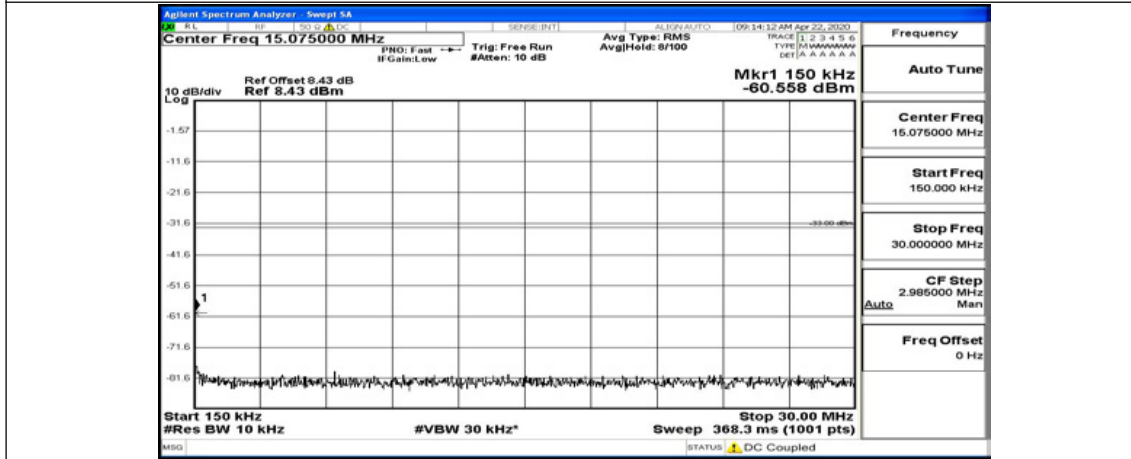

(Channel Bandwidth: 5 MHz)_LCH_QPSK_1RB#24