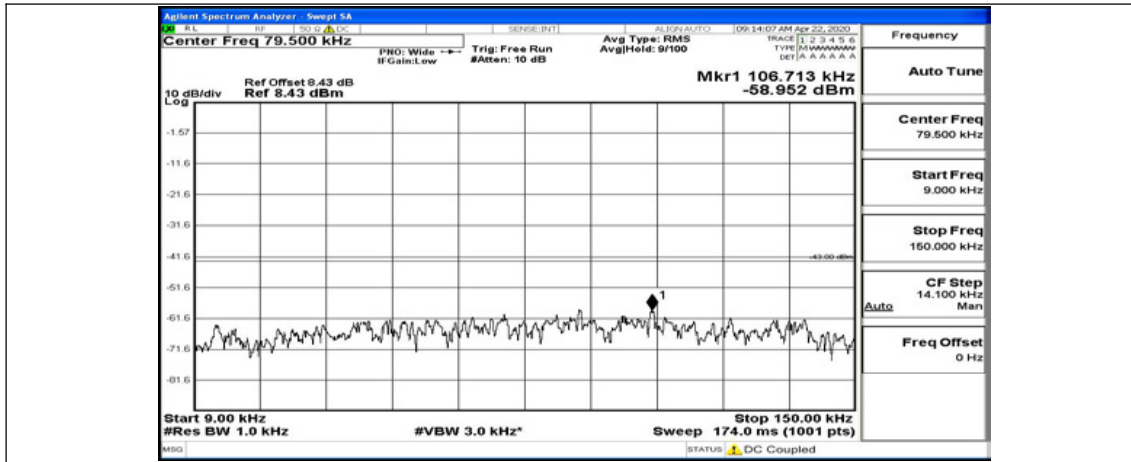

(Channel Bandwidth: 5 MHz)_LCH_QPSK_1RB#24