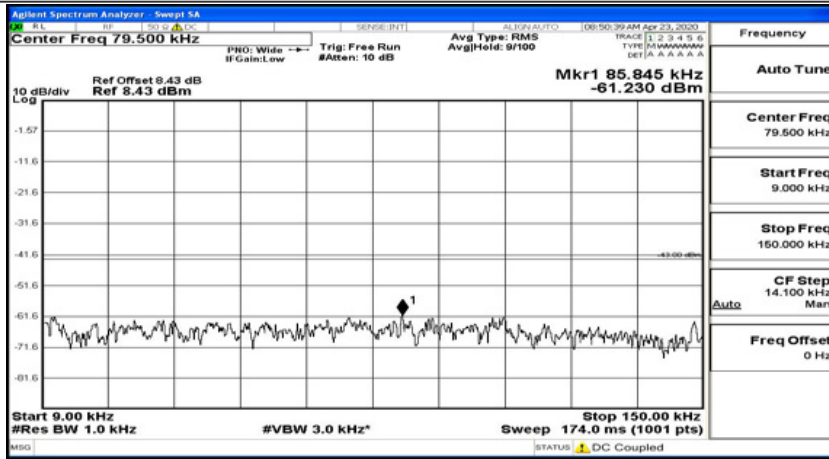

(Channel Bandwidth: 3 MHz)_HCH_16QAM_1RB#14