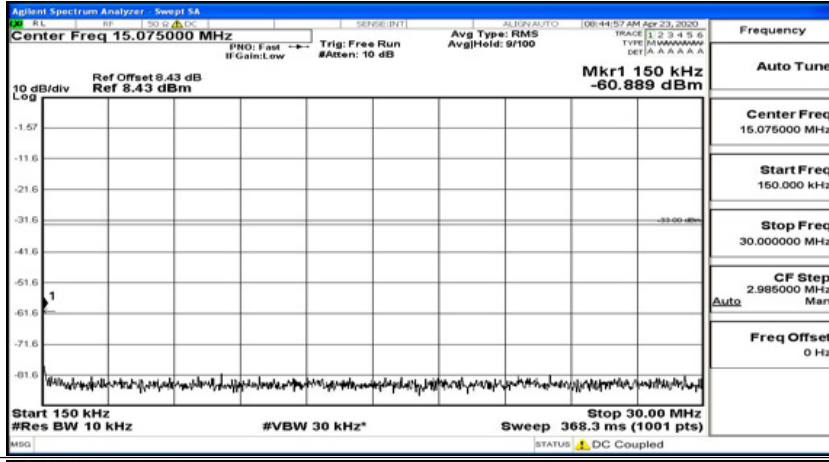

(Channel Bandwidth: 1.4 MHz)_MCH_16QAM_1RB#5

(Channel Bandwidth: 1.4 MHz)_HCH_16QAM_1RB#0

(Channel Bandwidth: 1.4 MHz)_HCH_16QAM_1RB#3

(Channel Bandwidth: 1.4 MHz)_HCH_16QAM_1RB#5

Channel Bandwidth: 3 MHz