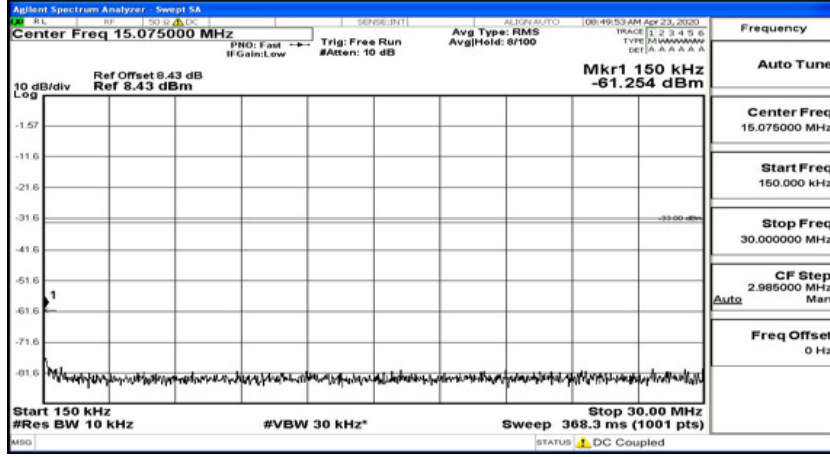

(Channel Bandwidth: 3 MHz)_HCH_QPSK_1RB#14