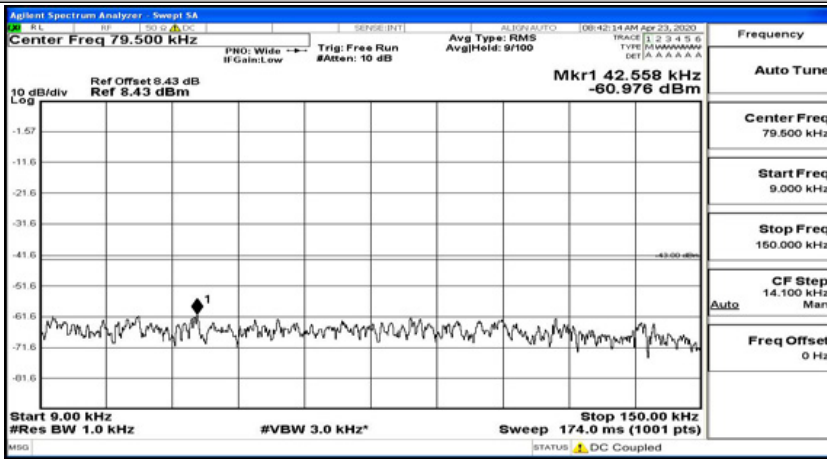

(Channel Bandwidth: 1.4 MHz)_LCH_16QAM_1RB#0

(Channel Bandwidth: 1.4 MHz)_LCH_16QAM_1RB#3

(Channel Bandwidth: 1.4 MHz)_LCH_16QAM_1RB#5

(Channel Bandwidth: 1.4 MHz)_MCH_16QAM_1RB#0

(Channel Bandwidth: 1.4 MHz)_MCH_16QAM_1RB#3