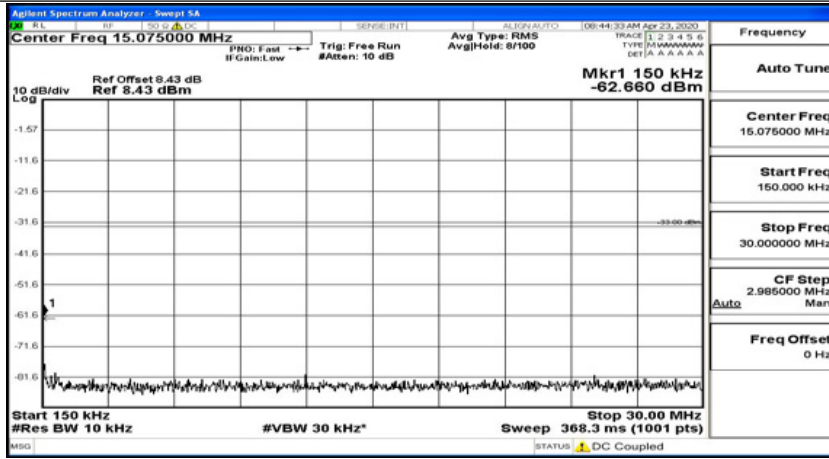

(Channel Bandwidth: 1.4 MHz)_HCH_16QAM_1RB#3