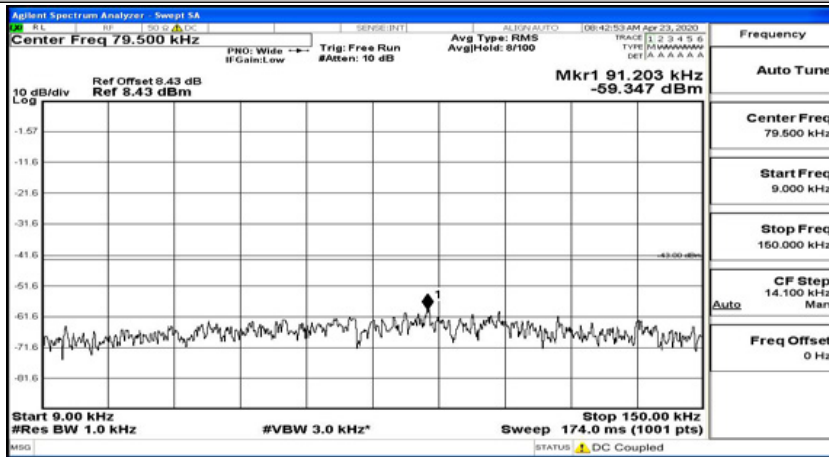

(Channel Bandwidth: 1.4 MHz)_MCH_QPSK_1RB#0

(Channel Bandwidth: 1.4 MHz)_MCH_QPSK_1RB#3

(Channel Bandwidth: 1.4 MHz)_MCH_QPSK_1RB#5

(Channel Bandwidth: 1.4 MHz)_HCH_QPSK_1RB#0

(Channel Bandwidth: 1.4 MHz)_HCH_QPSK_1RB#3

Frequency
Auto Tune
Center Freq 79.500 kHz
Start Freq 9.000 kHz
Stop Freq 150.000 kHz
CF Step 14.100 kHz Man
Freq Offset 0 Hz

Frequency
Auto Tune
Center Freq 15.075000 MHz
Start Freq 150.000 kHz
Stop Freq 30.000000 MHz
CF Step 2.985000 MHz Man
Freq Offset 0 Hz