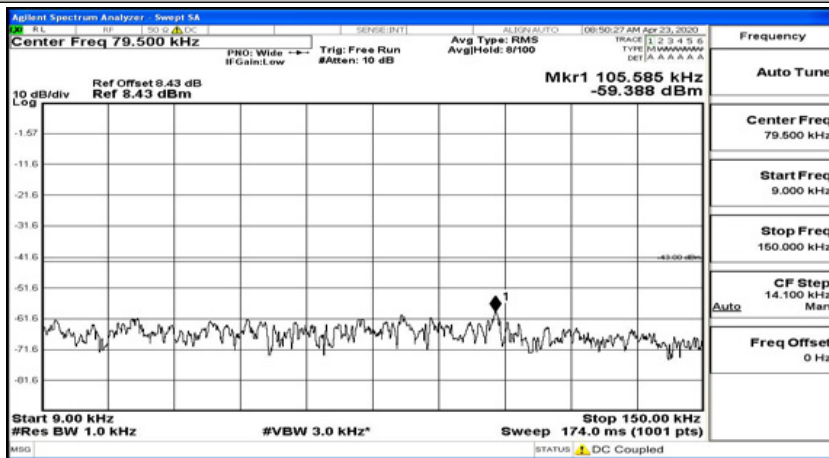

(Channel Bandwidth: 3 MHz)_HCH_16QAM_1RB#7