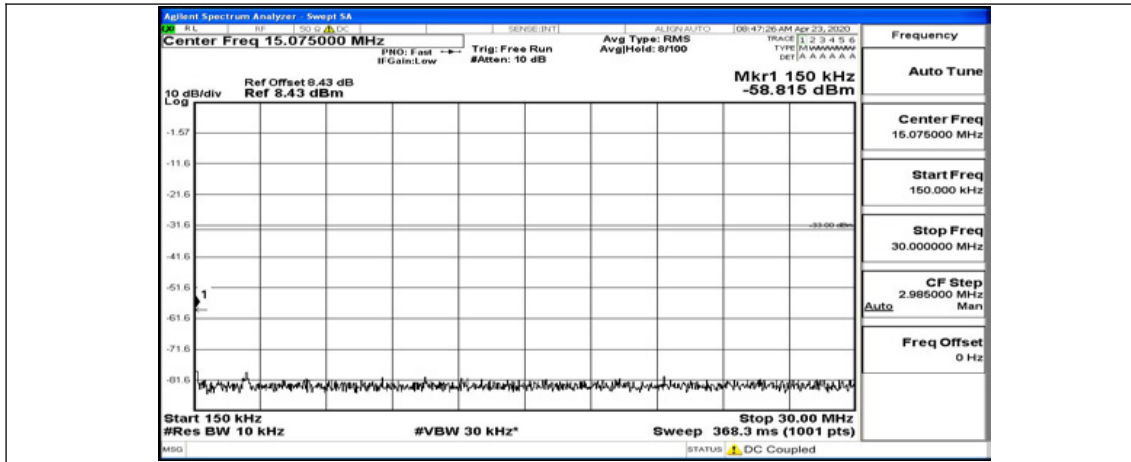

(Channel Bandwidth: 3 MHz)_LCH_QPSK_1RB#0

(Channel Bandwidth: 3 MHz)_LCH_QPSK_1RB#7

(Channel Bandwidth: 3 MHz)_LCH_QPSK_1RB#14

(Channel Bandwidth: 3 MHz)_MCH_QPSK_1RB#0

(Channel Bandwidth: 3 MHz)_MCH_QPSK_1RB#7