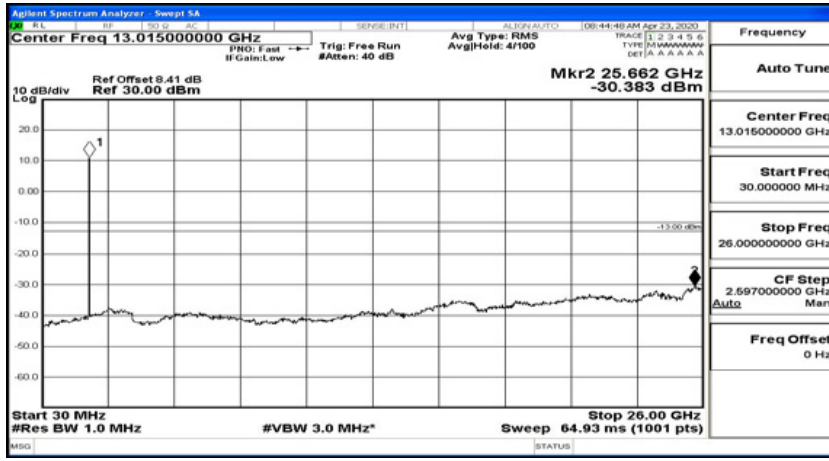

(Channel Bandwidth: 1.4 MHz)_MCH_16QAM_1RB#5

(Channel Bandwidth: 1.4 MHz)_HCH_16QAM_1RB#0

(Channel Bandwidth: 1.4 MHz)_HCH_16QAM_1RB#3

(Channel Bandwidth: 1.4 MHz)_HCH_16QAM_1RB#5

Channel Bandwidth: 3 MHz