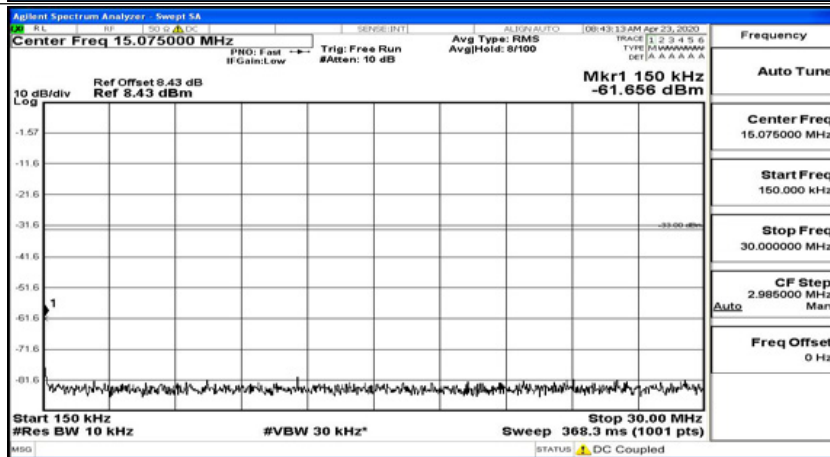

(Channel Bandwidth: 1.4 MHz)_LCH_16QAM_1RB#0

(Channel Bandwidth: 1.4 MHz)_LCH_16QAM_1RB#3

(Channel Bandwidth: 1.4 MHz)_LCH_16QAM_1RB#5

(Channel Bandwidth: 1.4 MHz)_MCH_16QAM_1RB#0

(Channel Bandwidth: 1.4 MHz)_MCH_16QAM_1RB#3