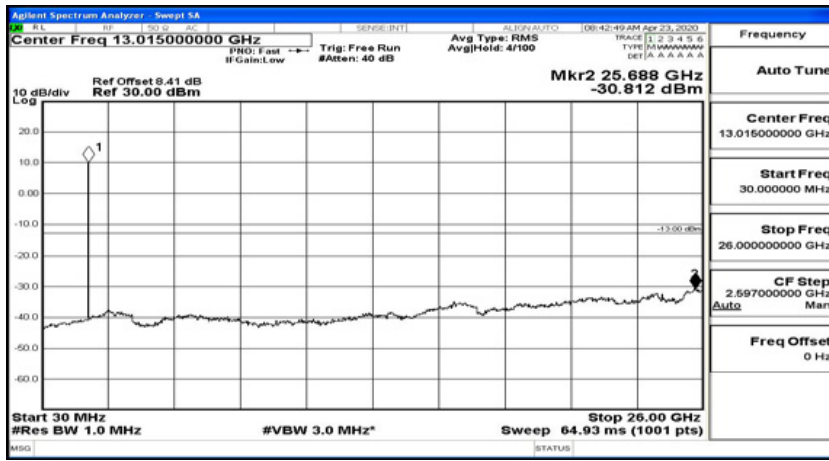

(Channel Bandwidth: 1.4 MHz)_MCH_QPSK_1RB#0

(Channel Bandwidth: 1.4 MHz)_MCH_QPSK_1RB#3

(Channel Bandwidth: 1.4 MHz)_MCH_QPSK_1RB#5

(Channel Bandwidth: 1.4 MHz)_HCH_QPSK_1RB#0

(Channel Bandwidth: 1.4 MHz)_HCH_QPSK_1RB#3

Frequency
Auto Tune
Center Freq 79.500 kHz
Start Freq 9.000 kHz
Stop Freq 150.000 kHz
CF Step 14.100 kHz Man
Freq Offset 0 Hz

Frequency
Auto Tune
Center Freq 15.075000 MHz
Start Freq 150.000 kHz
Stop Freq 30.000000 MHz
CF Step 2.985000 MHz Man
Freq Offset 0 Hz

Frequency
Auto Tune
Center Freq 13.015000000 GHz
Start Freq 30.000000 MHz
Stop Freq 26.000000000 GHz
CF Step 2.597000000 GHz Man
Freq Offset 0 Hz

(Channel Bandwidth: 1.4 MHz)_HCH_QPSK_1RB#5

Frequency
Auto Tune
Center Freq 79.500 kHz
Start Freq 9.000 kHz
Stop Freq 150.000 kHz
CF Step 14.100 kHz Man
Freq Offset 0 Hz