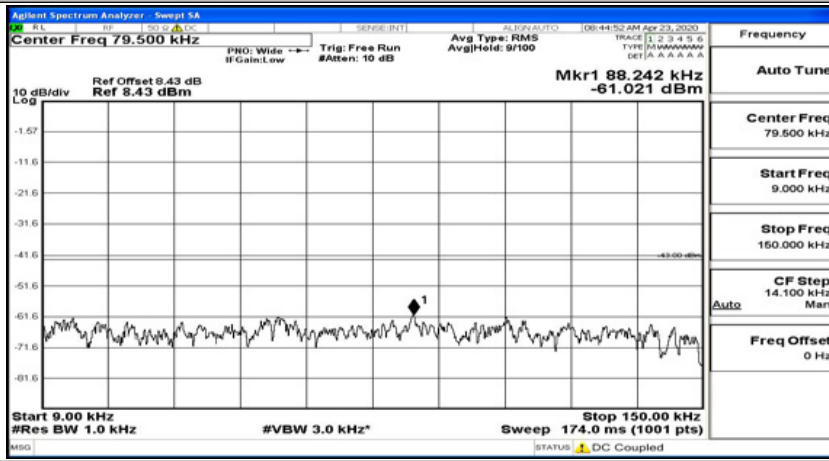

(Channel Bandwidth: 1.4 MHz)_MCH_16QAM_1RB#5

(Channel Bandwidth: 1.4 MHz)_HCH_16QAM_1RB#0

(Channel Bandwidth: 1.4 MHz)_HCH_16QAM_1RB#3

(Channel Bandwidth: 1.4 MHz)_HCH_16QAM_1RB#5

Channel Bandwidth: 3 MHz