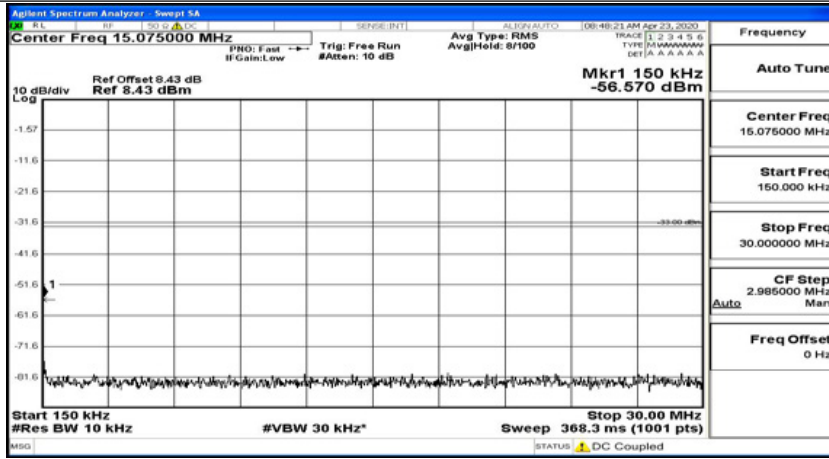

(Channel Bandwidth: 3 MHz)_LCH_QPSK_1RB#0

(Channel Bandwidth: 3 MHz)_LCH_QPSK_1RB#7

(Channel Bandwidth: 3 MHz)_LCH_QPSK_1RB#14

(Channel Bandwidth: 3 MHz)_MCH_QPSK_1RB#0

(Channel Bandwidth: 3 MHz)_MCH_QPSK_1RB#7