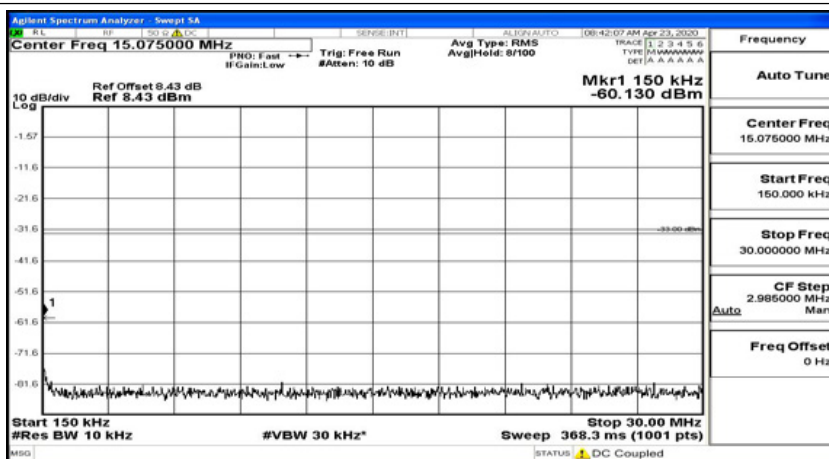

(Channel Bandwidth: 1.4 MHz)_LCH_16QAM_1RB#3