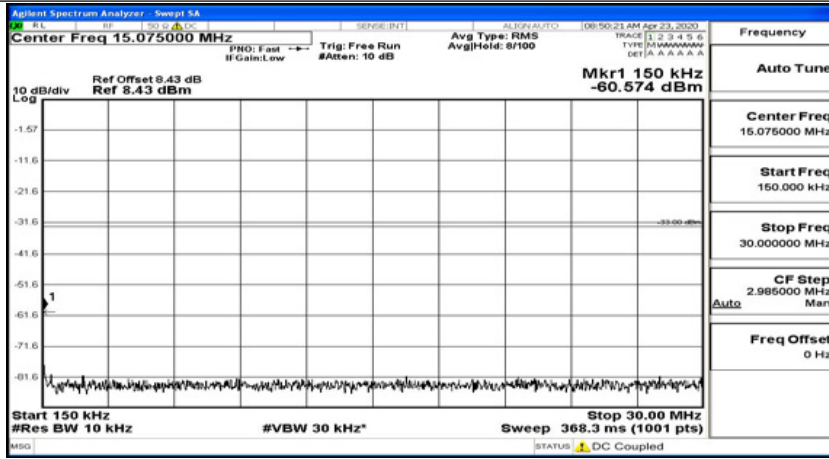

(Channel Bandwidth: 3 MHz)_HCH_16QAM_1RB#7