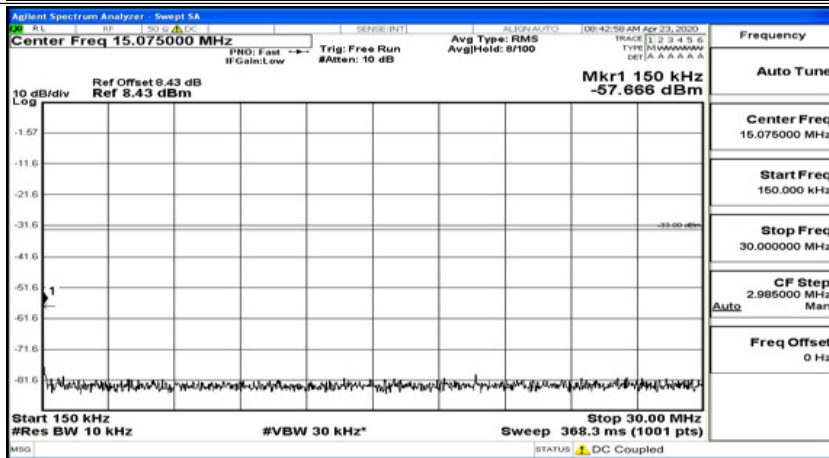

(Channel Bandwidth: 1.4 MHz)_MCH_QPSK_1RB#0

(Channel Bandwidth: 1.4 MHz)_MCH_QPSK_1RB#3

(Channel Bandwidth: 1.4 MHz)_MCH_QPSK_1RB#5

(Channel Bandwidth: 1.4 MHz)_HCH_QPSK_1RB#0

(Channel Bandwidth: 1.4 MHz)_HCH_QPSK_1RB#3

Frequency
Auto Tune
Center Freq 79.500 kHz
Start Freq 9.000 kHz
Stop Freq 150.000 kHz
CF Step 14.100 kHz Man
Freq Offset 0 Hz

Frequency
Auto Tune
Center Freq 15.075000 MHz
Start Freq 150.000 kHz
Stop Freq 30.000000 MHz
CF Step 2.985000 MHz Man
Freq Offset 0 Hz

Frequency
Auto Tune
Center Freq 13.015000000 GHz
Start Freq 30.000000 MHz
Stop Freq 26.000000000 GHz
CF Step 2.597000000 GHz Man
Freq Offset 0 Hz

(Channel Bandwidth: 1.4 MHz)_HCH_QPSK_1RB#5

Frequency
Auto Tune
Center Freq 79.500 kHz
Start Freq 9.000 kHz
Stop Freq 150.000 kHz
CF Step 14.100 kHz Man
Freq Offset 0 Hz