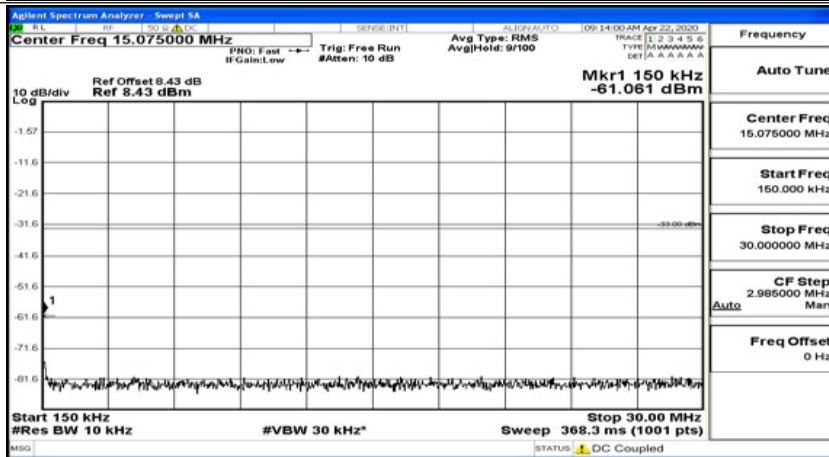

Channel Bandwidth: 5 MHz

(Channel Bandwidth: 5 MHz)_LCH_QPSK_1RB#0