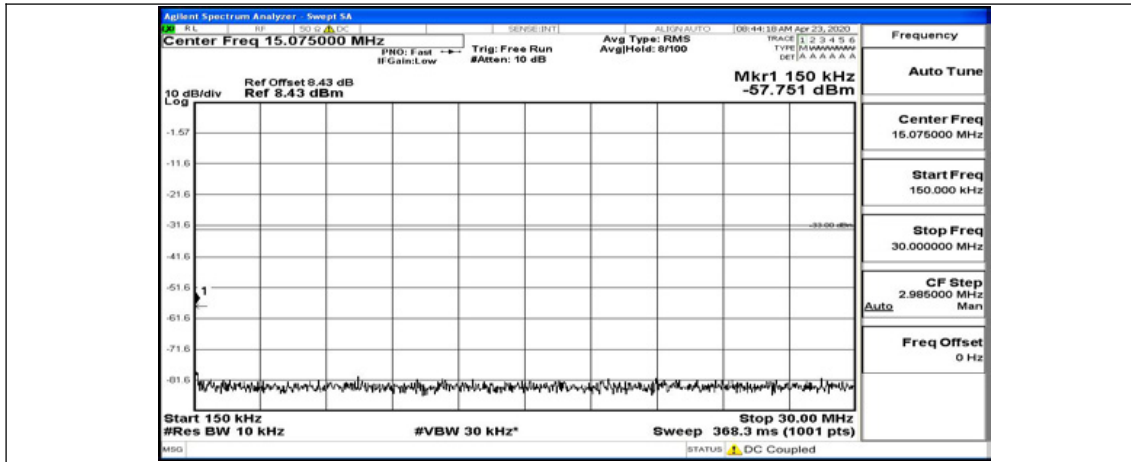

Frequency
Auto Tune
Center Freq 79.500 kHz
Start Freq 9.000 kHz
Stop Freq 150.000 kHz
CF Step 14.100 kHz Man
Freq Offset 0 Hz

Frequency
Auto Tune
Center Freq 15.075000 MHz
Start Freq 150.000 kHz
Stop Freq 30.000000 MHz
CF Step 2.985000 MHz Man
Freq Offset 0 Hz

Frequency
Auto Tune
Center Freq 13.015000000 GHz
Start Freq 30.000000 MHz
Stop Freq 26.000000000 GHz
CF Step 2.597000000 GHz Man
Freq Offset 0 Hz

(Channel Bandwidth: 1.4 MHz)_HCH_QPSK_1RB#5

Frequency
Auto Tune
Center Freq 79.500 kHz
Start Freq 9.000 kHz
Stop Freq 150.000 kHz
CF Step 14.100 kHz Man
Freq Offset 0 Hz