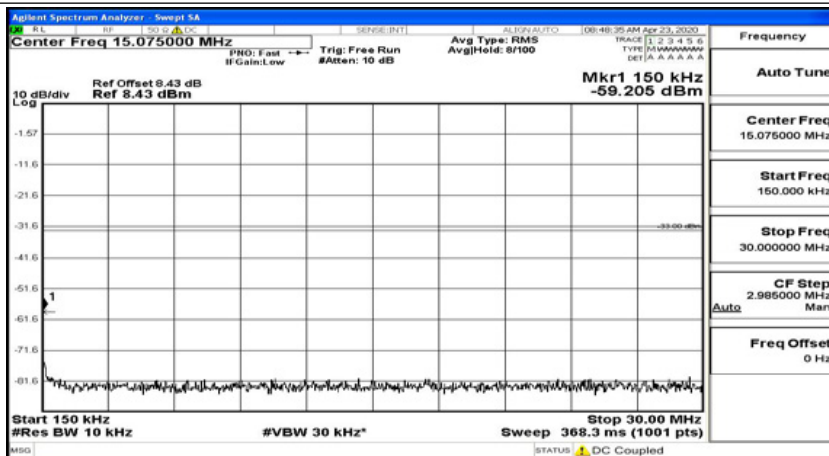

(Channel Bandwidth: 3 MHz)_LCH_QPSK_1RB#0

(Channel Bandwidth: 3 MHz)_LCH_QPSK_1RB#7

(Channel Bandwidth: 3 MHz)_LCH_QPSK_1RB#14

(Channel Bandwidth: 3 MHz)_MCH_QPSK_1RB#0

(Channel Bandwidth: 3 MHz)_MCH_QPSK_1RB#7