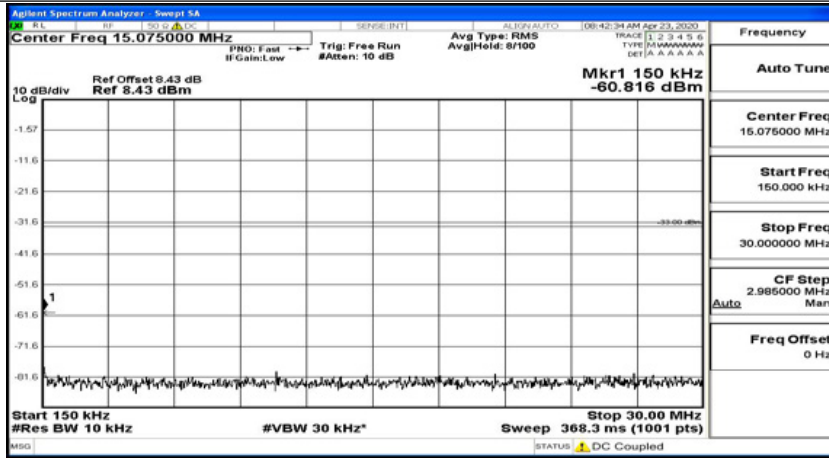

(Channel Bandwidth: 1.4 MHz)_MCH_QPSK_1RB#0

(Channel Bandwidth: 1.4 MHz)_MCH_QPSK_1RB#3

(Channel Bandwidth: 1.4 MHz)_MCH_QPSK_1RB#5

(Channel Bandwidth: 1.4 MHz)_HCH_QPSK_1RB#0

(Channel Bandwidth: 1.4 MHz)_HCH_QPSK_1RB#3

Frequency
Auto Tune
Center Freq 79.500 kHz
Start Freq 9.000 kHz
Stop Freq 150.000 kHz
CF Step 14.100 kHz Man
Freq Offset 0 Hz

Frequency
Auto Tune
Center Freq 15.075000 MHz
Start Freq 150.000 kHz
Stop Freq 30.000000 MHz
CF Step 2.985000 MHz Man
Freq Offset 0 Hz

Frequency
Auto Tune
Center Freq 13.015000000 GHz
Start Freq 30.000000 MHz
Stop Freq 26.000000000 GHz
CF Step 2.597000000 GHz Man
Freq Offset 0 Hz

(Channel Bandwidth: 1.4 MHz)_HCH_QPSK_1RB#5

Frequency
Auto Tune
Center Freq 79.500 kHz
Start Freq 9.000 kHz
Stop Freq 150.000 kHz
CF Step 14.100 kHz Man
Freq Offset 0 Hz