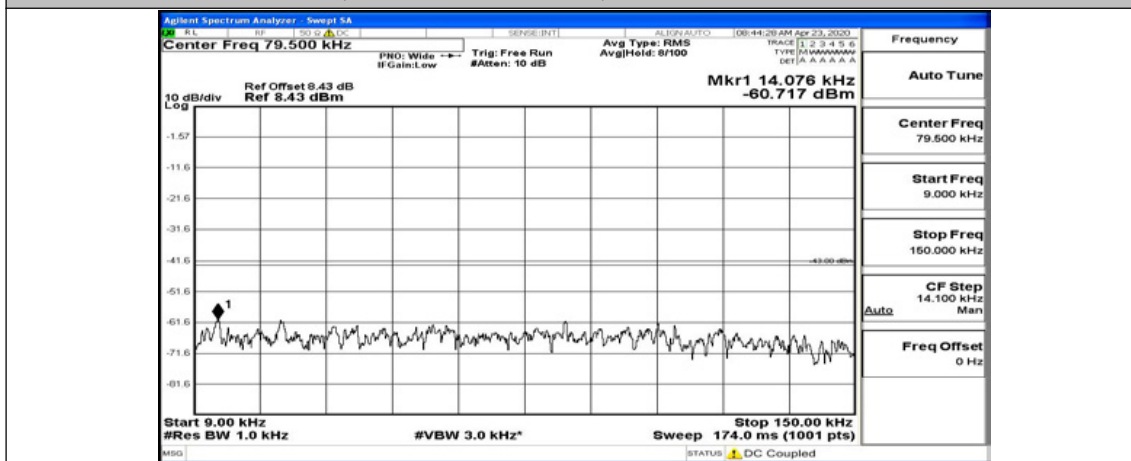

(Channel Bandwidth: 1.4 MHz)_HCH_16QAM_1RB#0