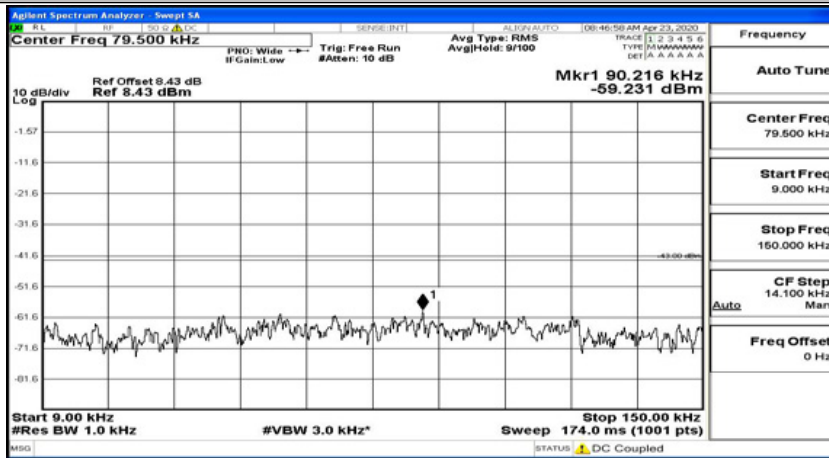

Channel Bandwidth: 3 MHz

(Channel Bandwidth: 3 MHz)_LCH_QPSK_1RB#0