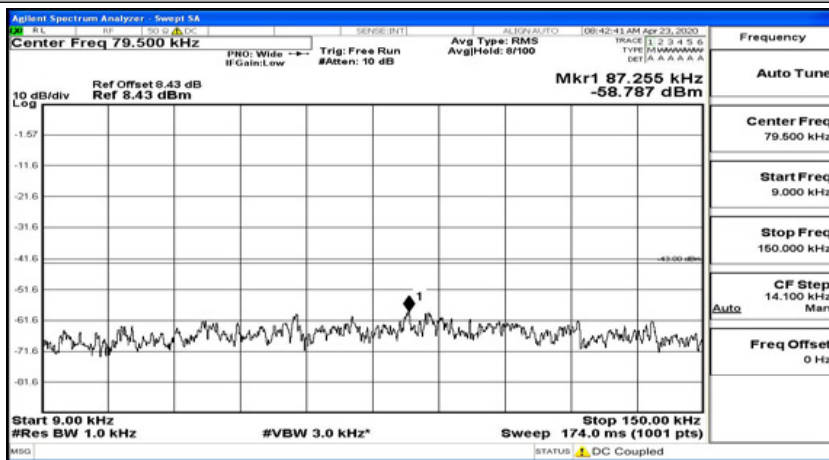

(Channel Bandwidth: 1.4 MHz)_MCH_QPSK_1RB#0

(Channel Bandwidth: 1.4 MHz)_MCH_QPSK_1RB#3

(Channel Bandwidth: 1.4 MHz)_MCH_QPSK_1RB#5

(Channel Bandwidth: 1.4 MHz)_HCH_QPSK_1RB#0

(Channel Bandwidth: 1.4 MHz)_HCH_QPSK_1RB#3

Frequency
Auto Tune
Center Freq 79.500 kHz
Start Freq 9.000 kHz
Stop Freq 150.000 kHz
CF Step 14.100 kHz Man
Freq Offset 0 Hz

Frequency
Auto Tune
Center Freq 15.075000 MHz
Start Freq 150.000 kHz
Stop Freq 30.000000 MHz
CF Step 2.985000 MHz Man
Freq Offset 0 Hz

Frequency
Auto Tune
Center Freq 13.015000000 GHz
Start Freq 30.000000 MHz
Stop Freq 26.000000000 GHz
CF Step 2.597000000 GHz Man
Freq Offset 0 Hz

(Channel Bandwidth: 1.4 MHz)_HCH_QPSK_1RB#5

Frequency
Auto Tune
Center Freq 79.500 kHz
Start Freq 9.000 kHz
Stop Freq 150.000 kHz
CF Step 14.100 kHz Man
Freq Offset 0 Hz