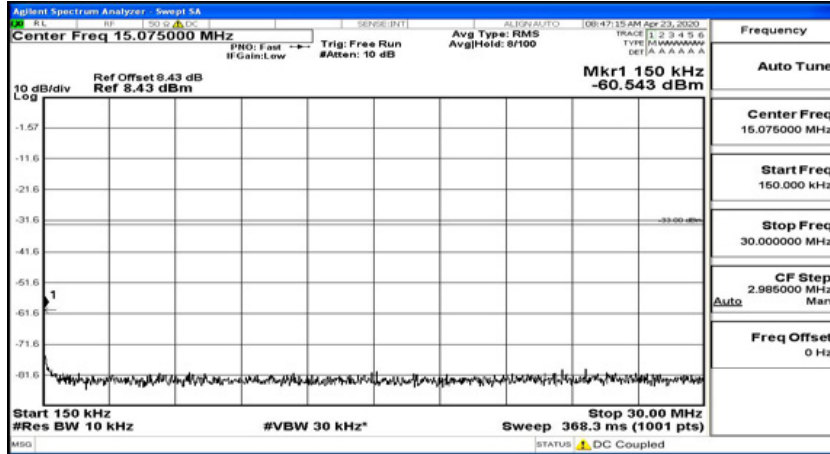

(Channel Bandwidth: 3 MHz)_LCH_QPSK_1RB#14