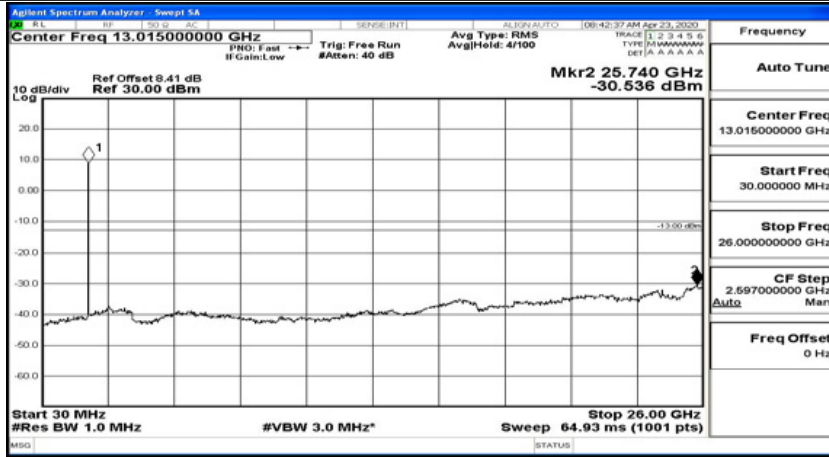

(Channel Bandwidth: 1.4 MHz)_MCH_QPSK_1RB#0

(Channel Bandwidth: 1.4 MHz)_MCH_QPSK_1RB#3

(Channel Bandwidth: 1.4 MHz)_MCH_QPSK_1RB#5

(Channel Bandwidth: 1.4 MHz)_HCH_QPSK_1RB#0

(Channel Bandwidth: 1.4 MHz)_HCH_QPSK_1RB#3

Frequency
Auto Tune
Center Freq 79.500 kHz
Start Freq 9.000 kHz
Stop Freq 150.000 kHz
CF Step 14.100 kHz Man
Freq Offset 0 Hz

Frequency
Auto Tune
Center Freq 15.075000 MHz
Start Freq 150.000 kHz
Stop Freq 30.000000 MHz
CF Step 2.985000 MHz Man
Freq Offset 0 Hz

Frequency
Auto Tune
Center Freq 13.015000000 GHz
Start Freq 30.000000 MHz
Stop Freq 26.000000000 GHz
CF Step 2.597000000 GHz Man
Freq Offset 0 Hz

(Channel Bandwidth: 1.4 MHz)_HCH_QPSK_1RB#5

Frequency
Auto Tune
Center Freq 79.500 kHz
Start Freq 9.000 kHz
Stop Freq 150.000 kHz
CF Step 14.100 kHz Man
Freq Offset 0 Hz