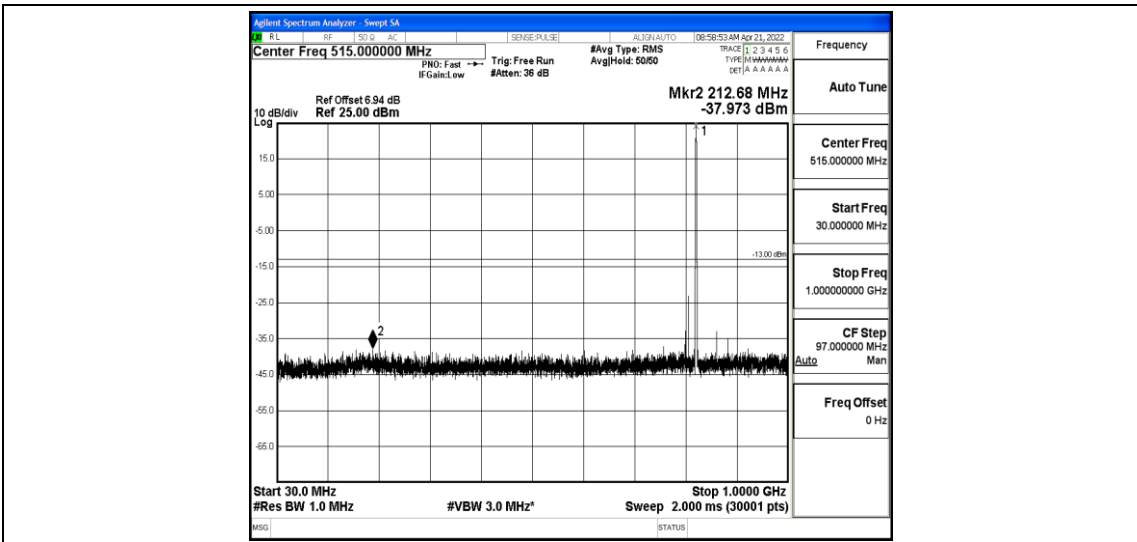

Band26-1.4MHz-16QAM-27033-1-0-High-12000-26500--44.19-PASS

Band26-3MHz-QPSK-26805-1-0-Low-30-1000--37.97-PASS