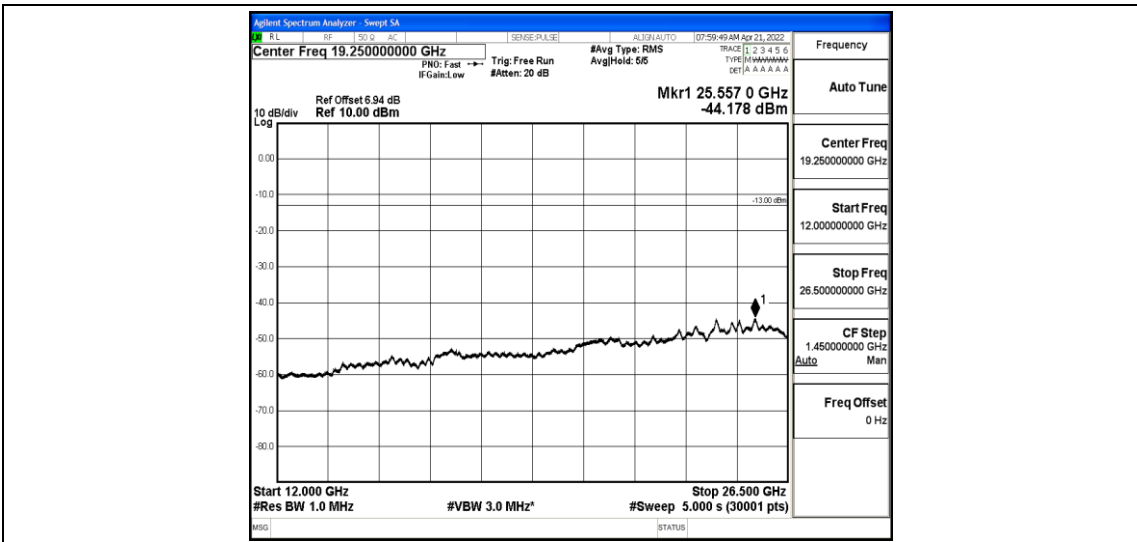

Band26-5MHz-QPSK-26815-1-0-Low-5000-12000--59.1-PASS

Band26-5MHz-QPSK-26815-1-0-Low-12000-26500--44.18-PASS