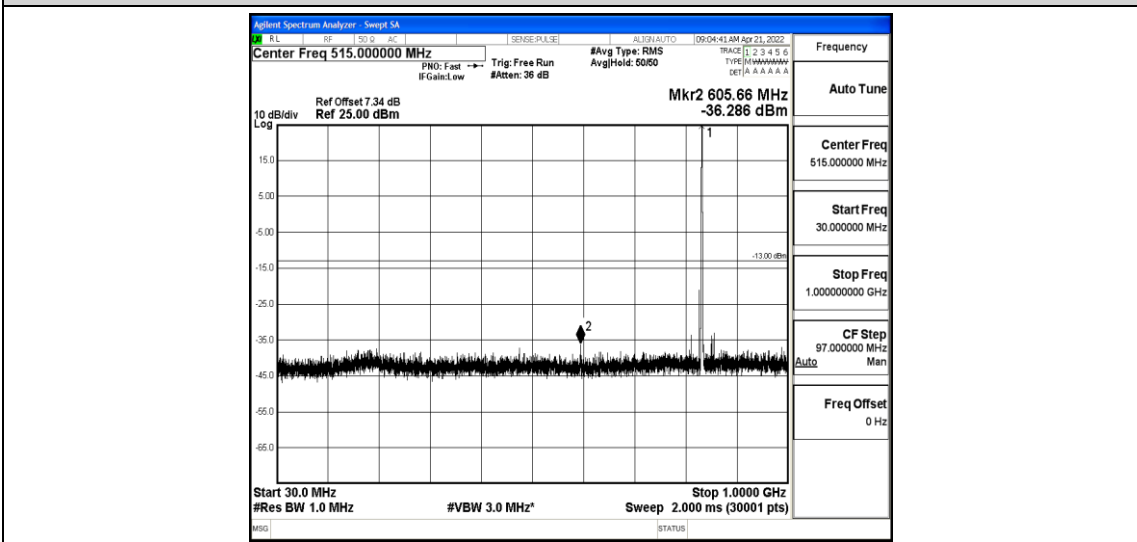

Band26-3MHz-16QAM-26805-1-0-Low-12000-26500--44.51-PASS

Band26-3MHz-16QAM-26915-1-0-Low-30-1000--36.29-PASS