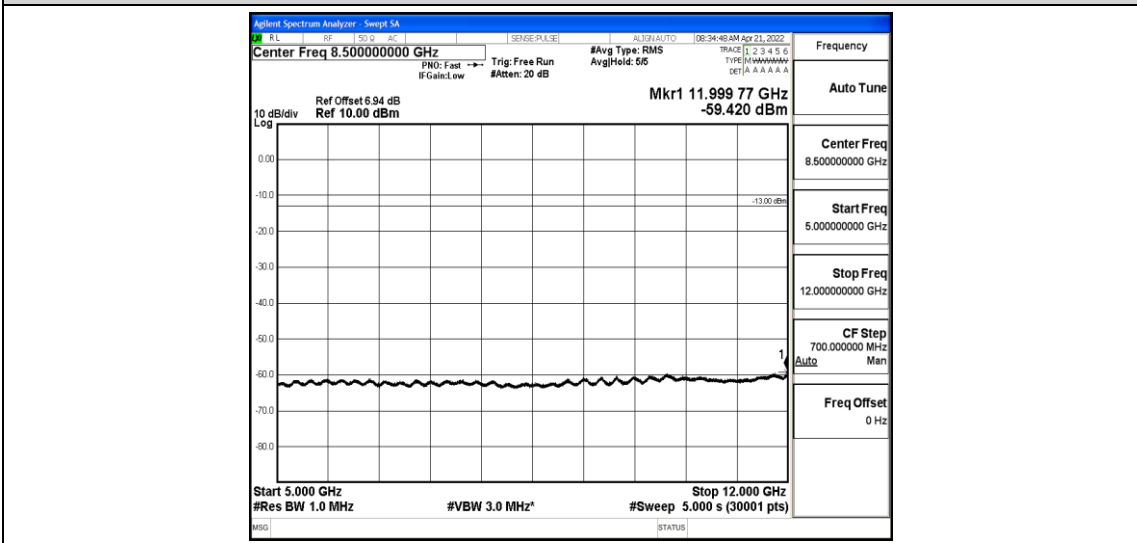

Band26-1.4MHz-16QAM-26797-1-0-Low-1000-5000--43.22-PASS

Band26-1.4MHz-16QAM-26797-1-0-Low-5000-12000--59.42-PASS