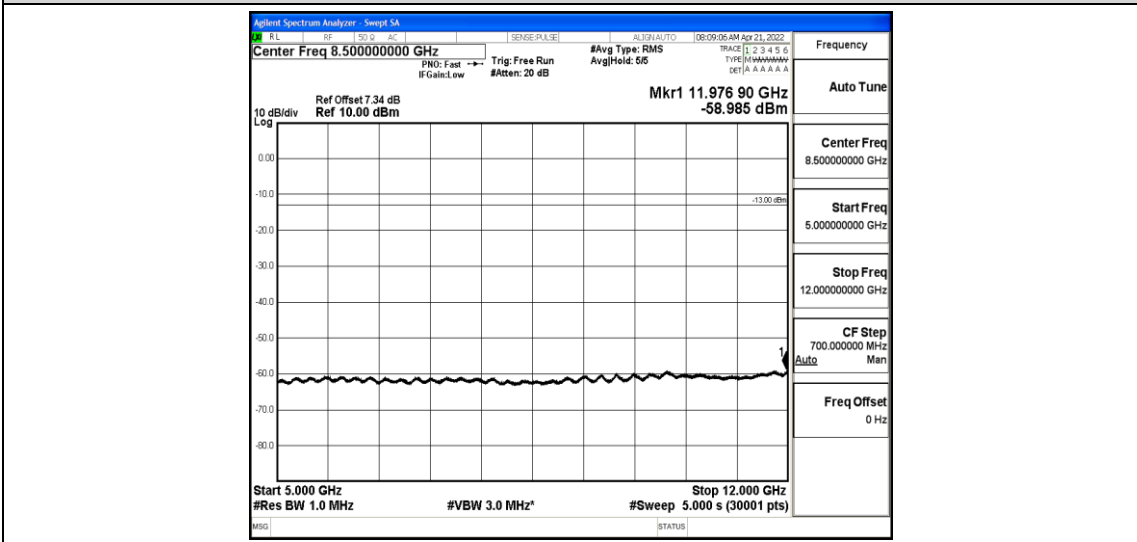

Band26-5MHz-16QAM-27015-1-0-High-1000-5000--42.83-PASS

Band26-5MHz-16QAM-27015-1-0-High-5000-12000--58.99-PASS