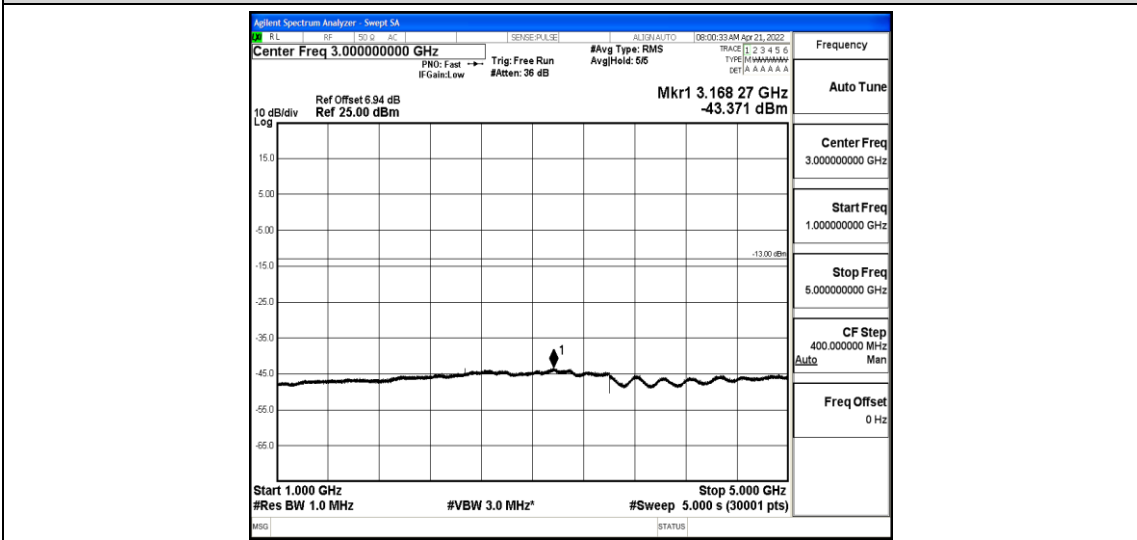

Band26-5MHz-QPSK-27015-1-0-High-1000-5000--43.04-PASS

Band26-5MHz-QPSK-27015-1-0-High-5000-12000--58.67-PASS

Band26-5MHz-QPSK-27015-1-0-High-12000-26500--43.94-PASS

Band26-5MHz-16QAM-26815-1-0-Low-30-1000--36.59-PASS