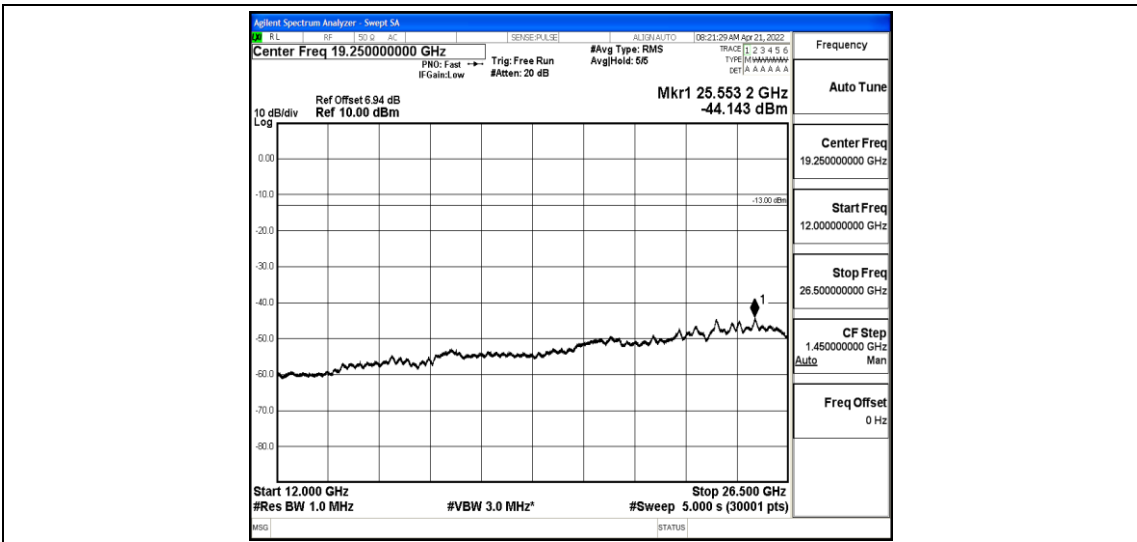

Band26-10MHz-QPSK-26840-1-0-Low-5000-12000--58.99-PASS

Band26-10MHz-QPSK-26840-1-0-Low-12000-26500--44.14-PASS