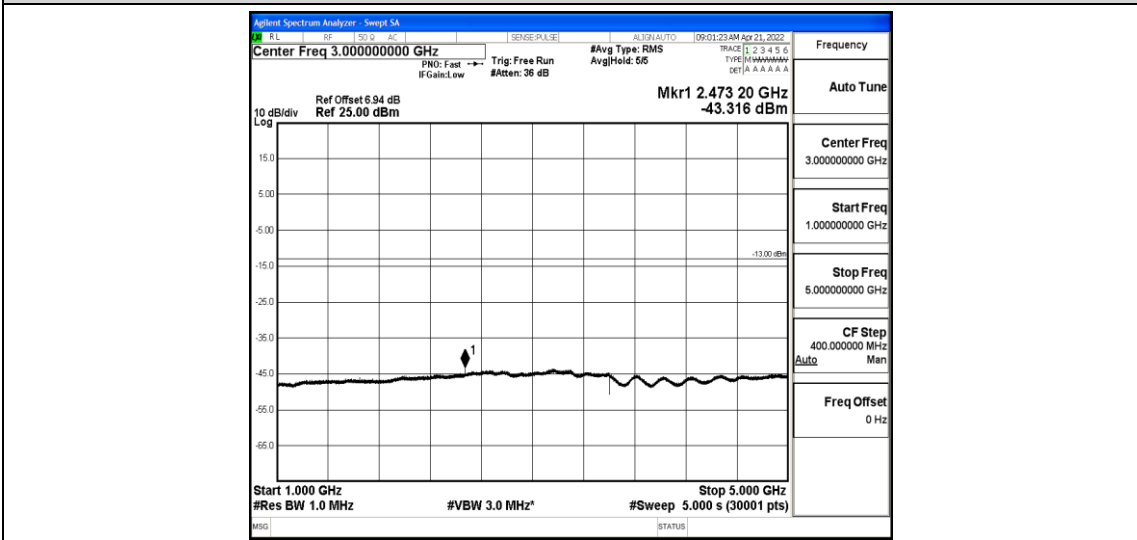

Band26-3MHz-QPSK-27025-1-0-High-1000-5000--41.24-PASS

Band26-3MHz-QPSK-27025-1-0-High-5000-12000--58.97-PASS

Band26-3MHz-QPSK-27025-1-0-High-12000-26500--44.17-PASS

Band26-3MHz-16QAM-26805-1-0-Low-30-1000--37.45-PASS