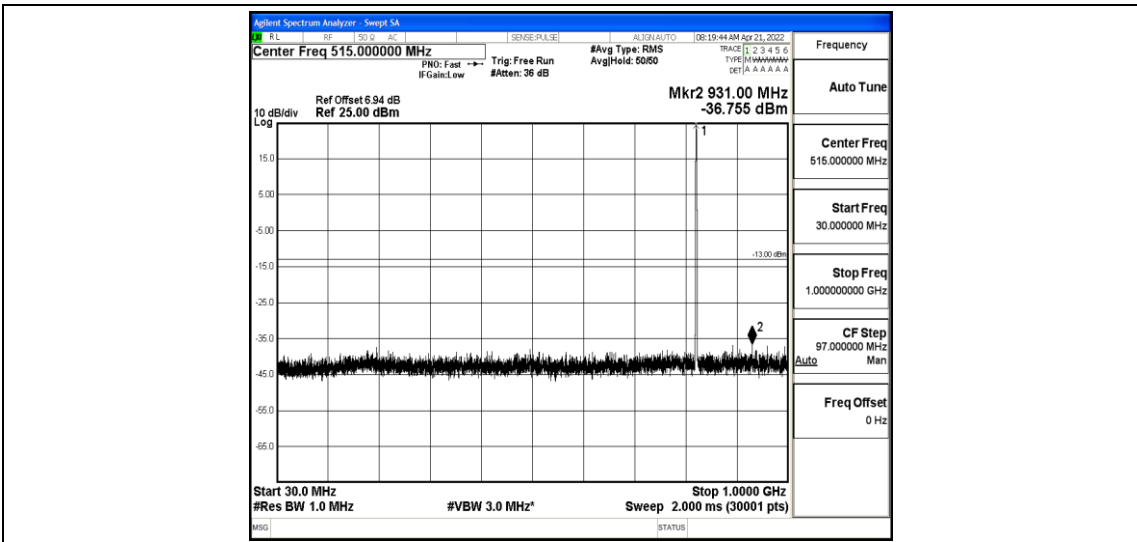

Band26-5MHz-16QAM-27015-1-0-High-12000-26500--43.9-PASS

Band26-10MHz-QPSK-26840-1-0-Low-30-1000--36.76-PASS