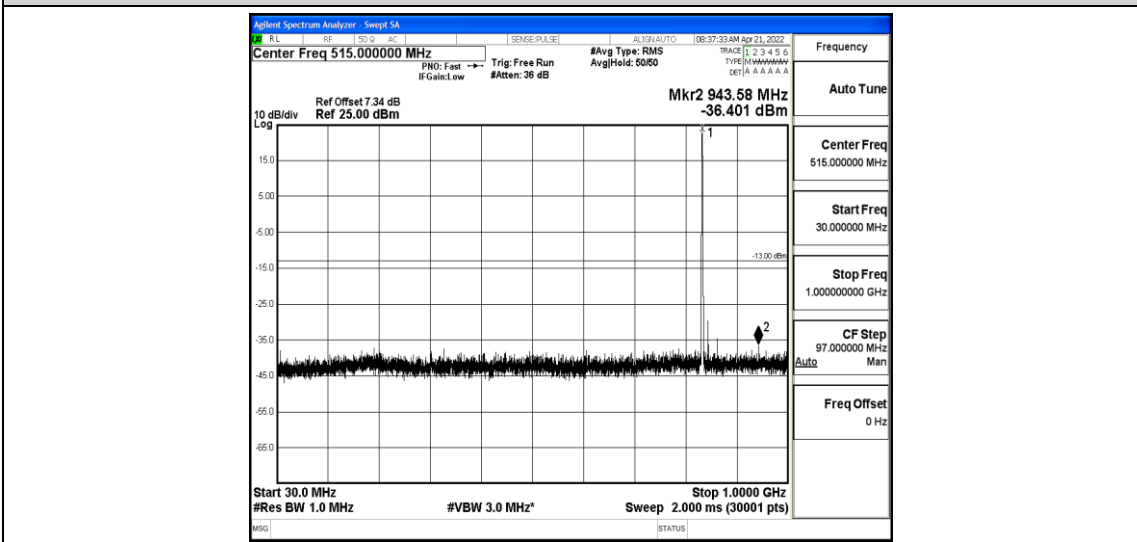

Band26-1.4MHz-16QAM-26797-1-0-Low-12000-26500--44.46-PASS

Band26-1.4MHz-16QAM-26915-1-0-Low-30-1000--36.4-PASS