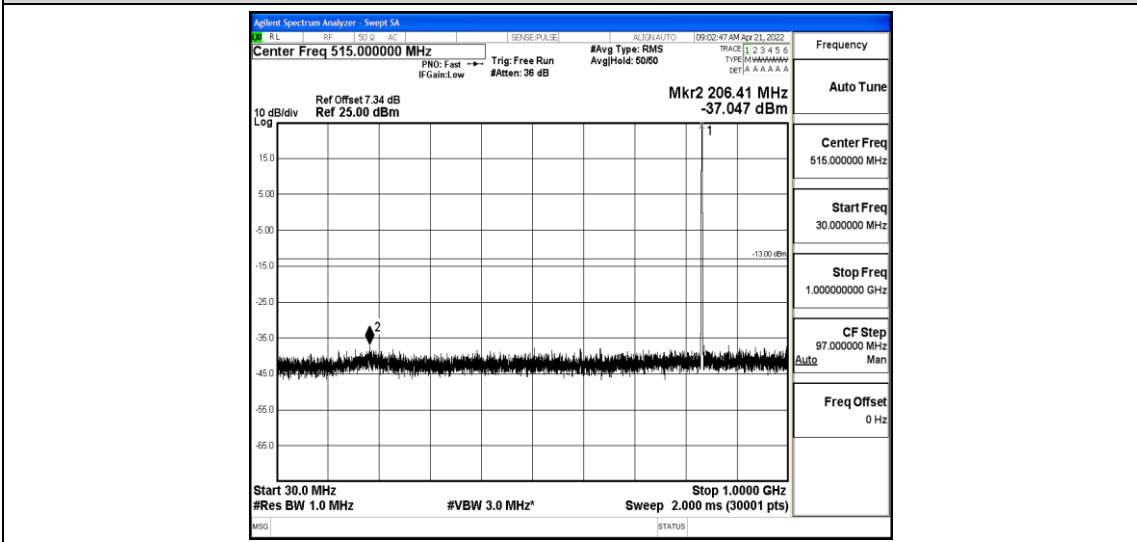

Band26-3MHz-QPSK-26805-1-0-Low-12000-26500--44.33-PASS

Band26-3MHz-QPSK-26915-1-0-Low-30-1000--37.05-PASS