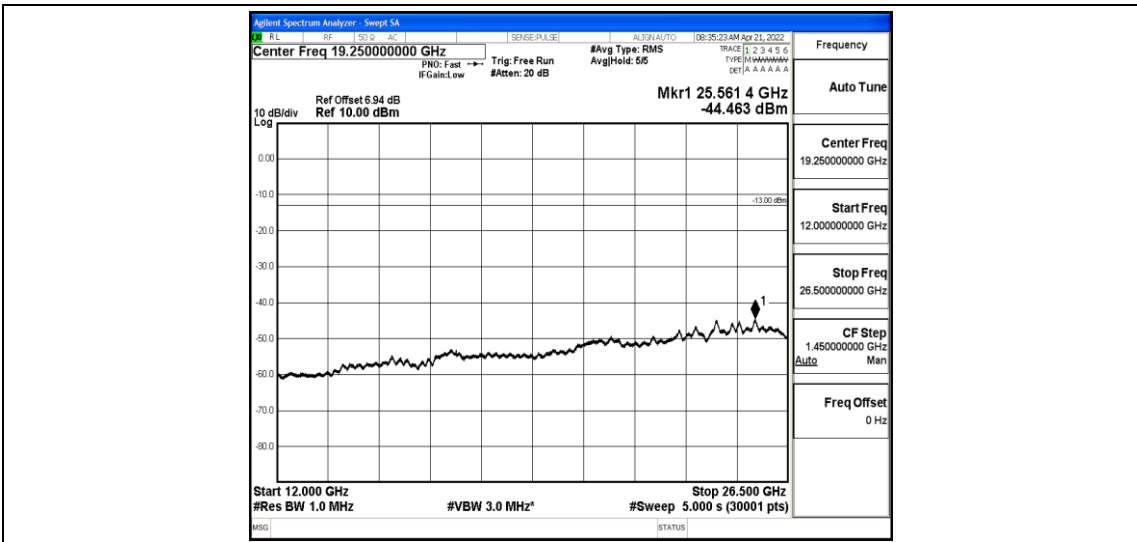

Band26-1.4MHz-16QAM-26797-1-0-Low-5000-12000--59.42-PASS

Band26-1.4MHz-16QAM-26797-1-0-Low-12000-26500--44.46-PASS