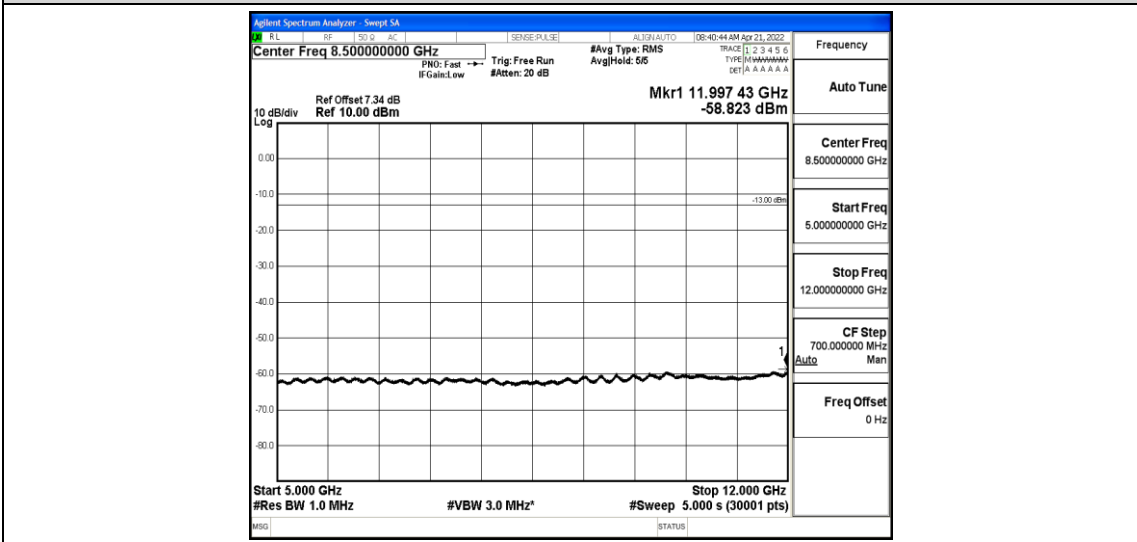

Band26-1.4MHz-QPSK-27033-1-0-High-1000-5000--41.68-PASS

Band26-1.4MHz-QPSK-27033-1-0-High-5000-12000--58.82-PASS

Band26-1.4MHz-QPSK-27033-1-0-High-12000-26500--44.03-PASS

Band26-1.4MHz-16QAM-26797-1-0-Low-30-1000--37.99-PASS