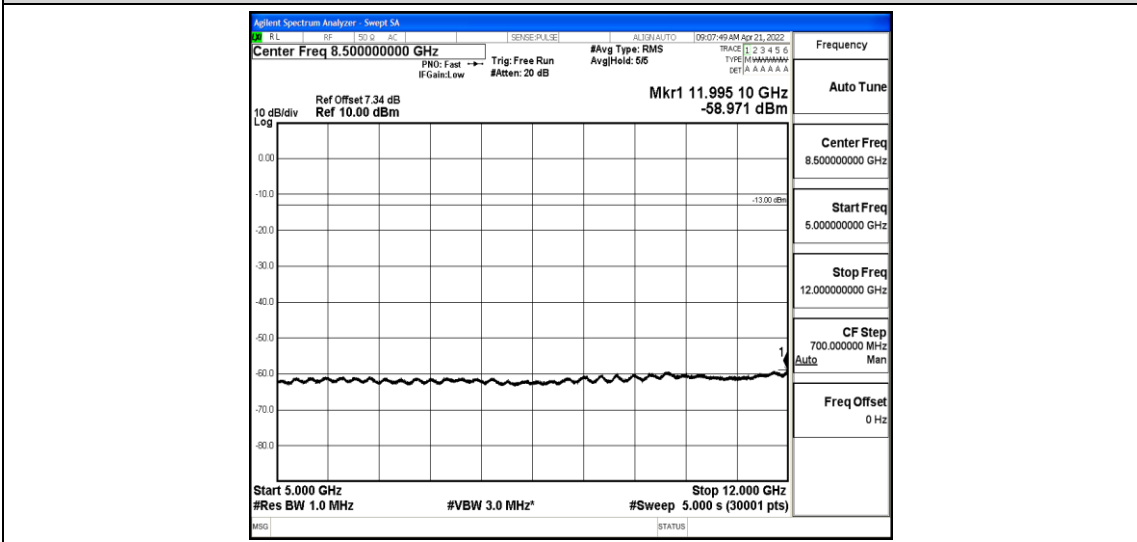

Band26-3MHz-QPSK-27025-1-0-High-1000-5000--41.24-PASS

Band26-3MHz-QPSK-27025-1-0-High-5000-12000--58.97-PASS