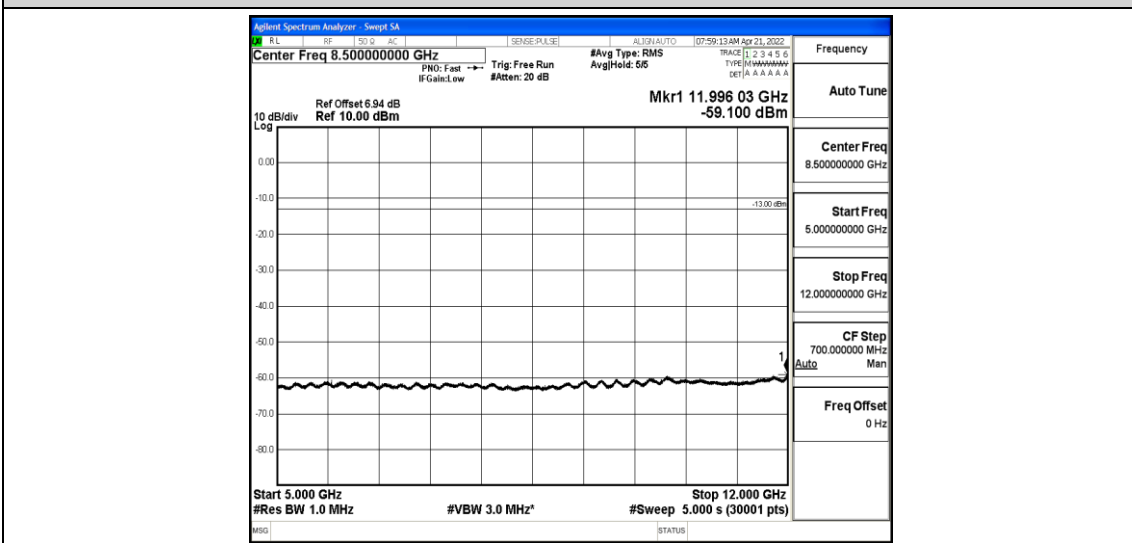

Band26-5MHz-QPSK-26815-1-0-Low-1000-5000--43.48-PASS

Band26-5MHz-QPSK-26815-1-0-Low-5000-12000--59.1-PASS