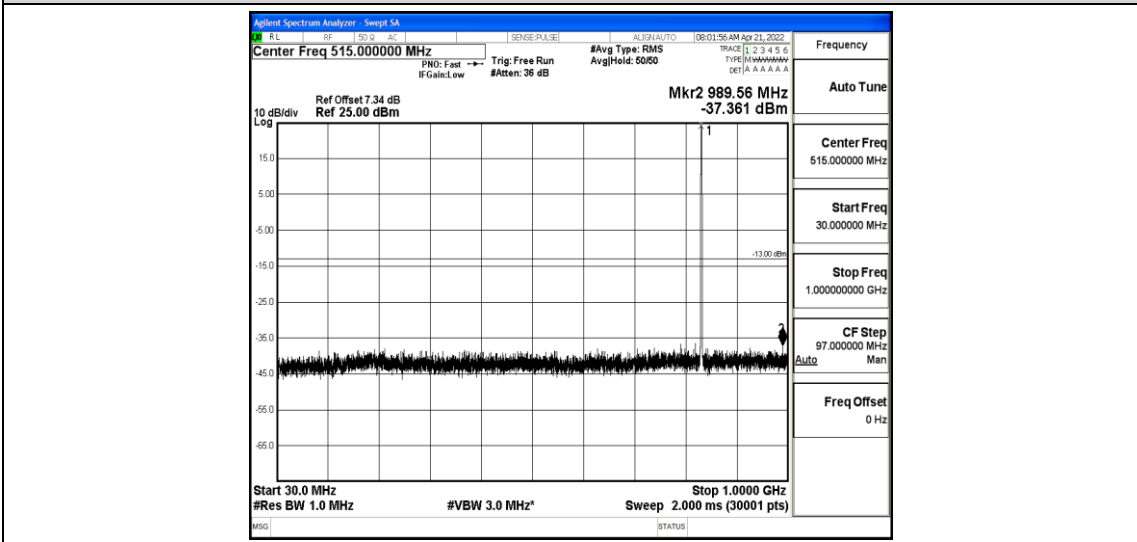

Band26-5MHz-QPSK-26815-1-0-Low-12000-26500--44.18-PASS

Band26-5MHz-QPSK-26915-1-0-Low-30-1000--37.36-PASS