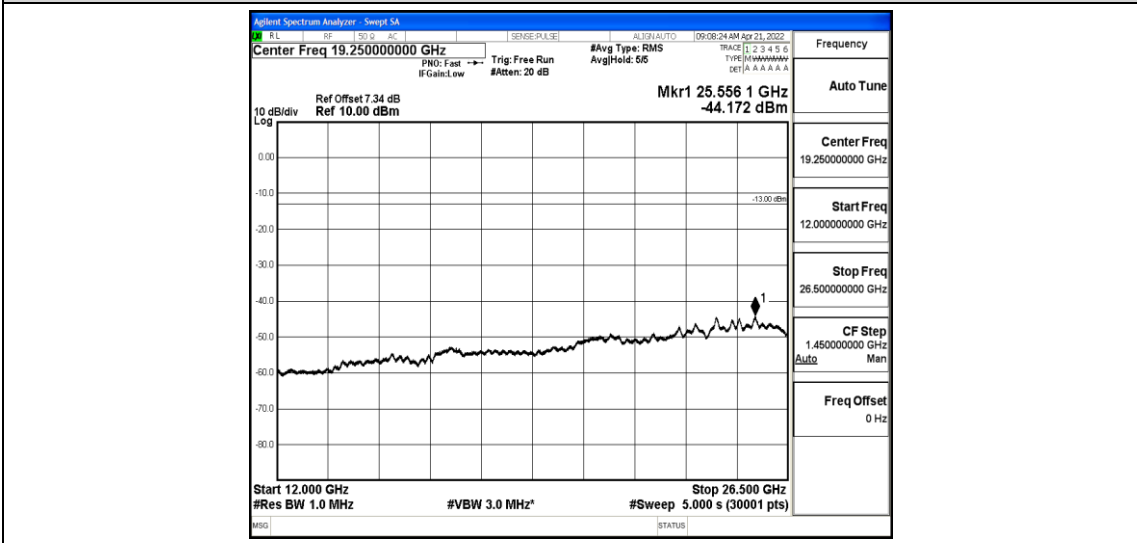

Band26-3MHz-QPSK-27025-1-0-High-5000-12000--58.97-PASS

Band26-3MHz-QPSK-27025-1-0-High-12000-26500--44.17-PASS