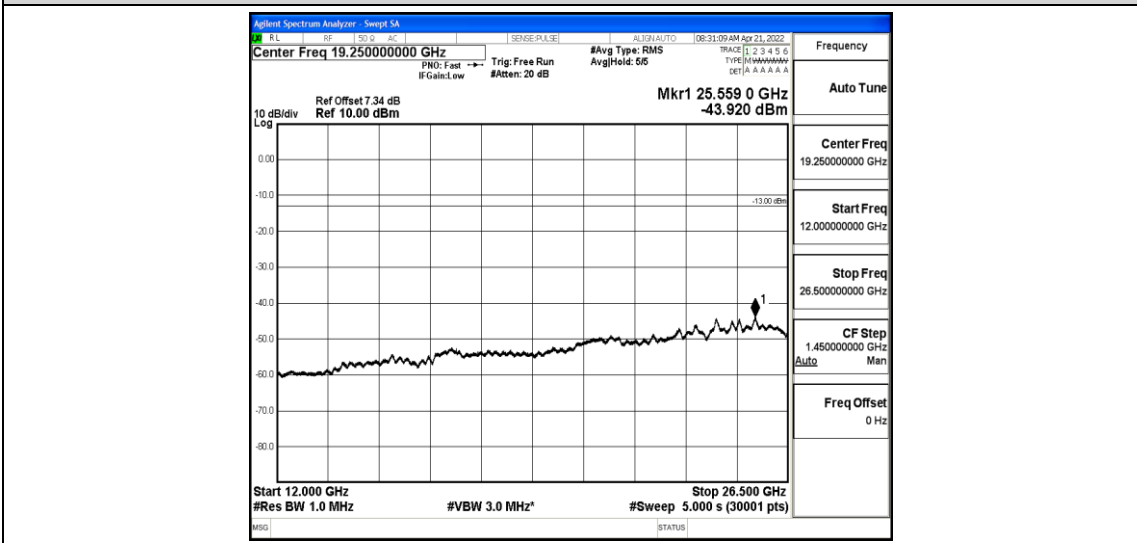

Band26-10MHz-16QAM-26990-1-0-High-5000-12000--58.87-PASS

Band26-10MHz-16QAM-26990-1-0-High-12000-26500--43.92-PASS