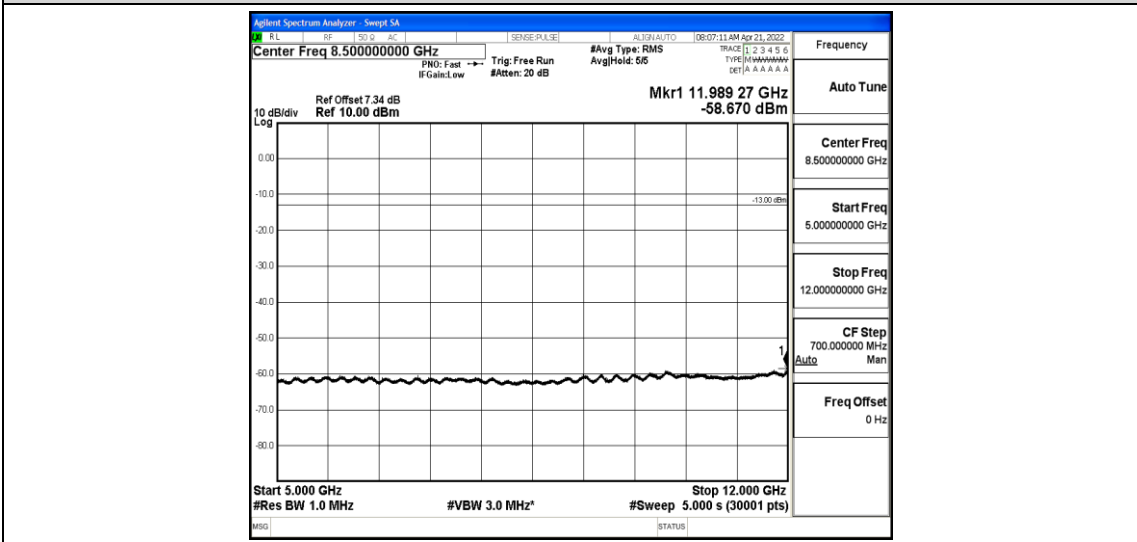

Band26-5MHz-QPSK-27015-1-0-High-1000-5000--43.04-PASS

Band26-5MHz-QPSK-27015-1-0-High-5000-12000--58.67-PASS