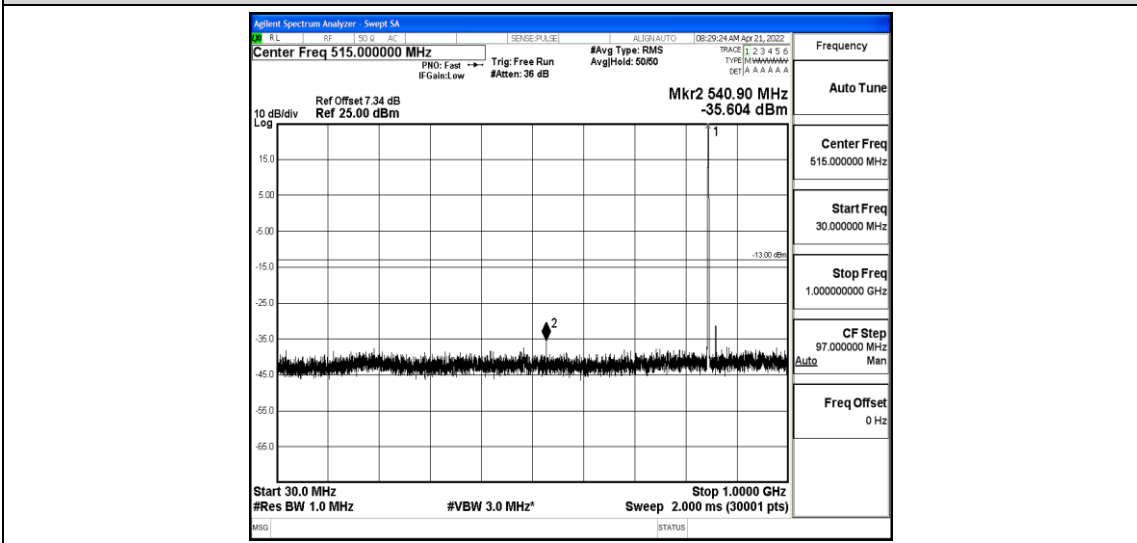

Band26-10MHz-16QAM-26915-1-0-Low-12000-26500--43.89-PASS

Band26-10MHz-16QAM-26990-1-0-High-30-1000--35.6-PASS