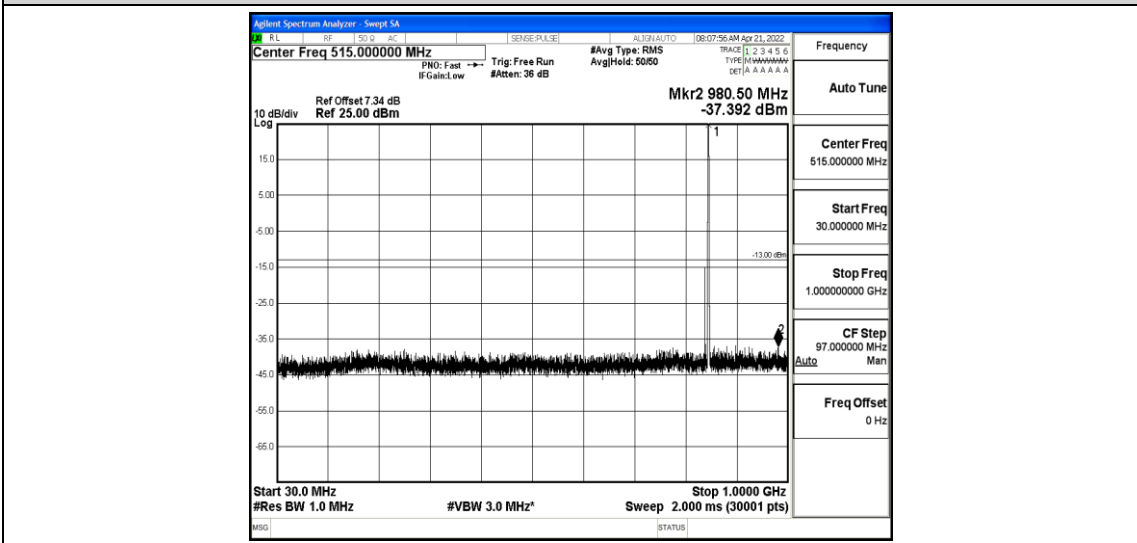

Band26-5MHz-16QAM-26915-1-0-Low-12000-26500--43.91-PASS

Band26-5MHz-16QAM-27015-1-0-High-30-1000--37.39-PASS