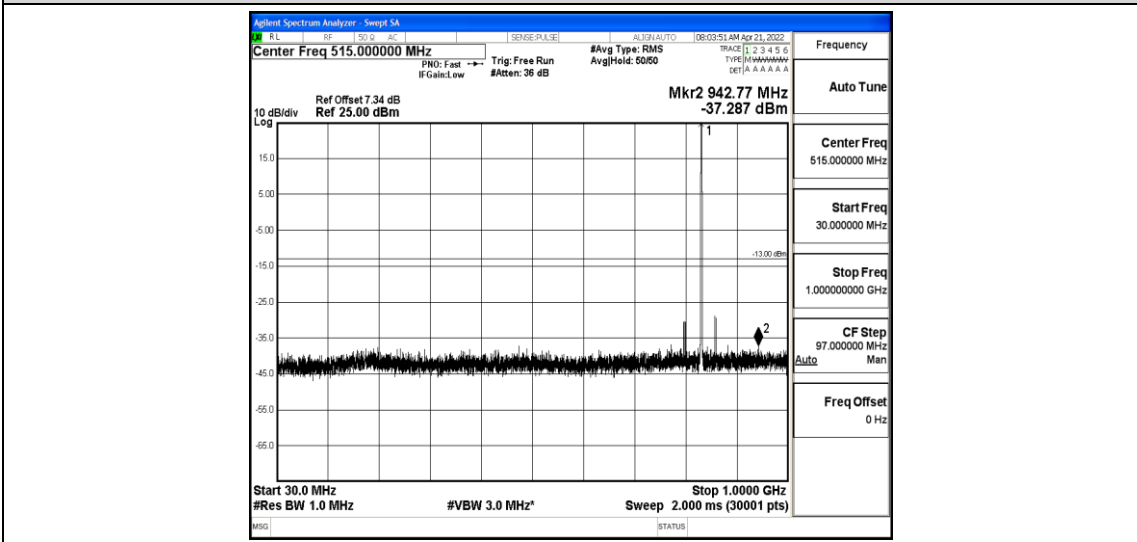

Band26-5MHz-16QAM-26815-1-0-Low-12000-26500--44.16-PASS

Band26-5MHz-16QAM-26915-1-0-Low-30-1000--37.29-PASS