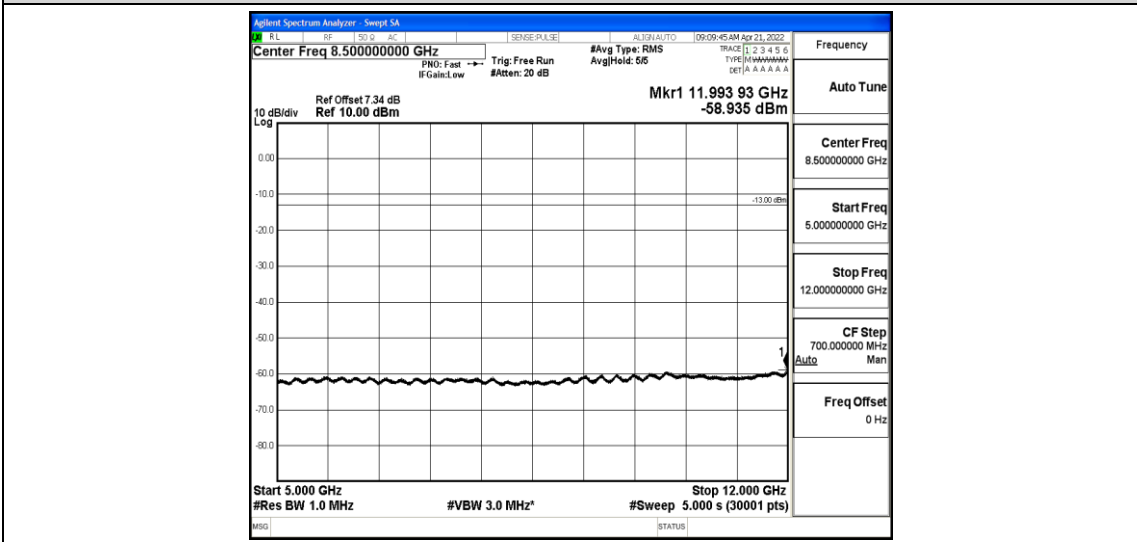

Band26-3MHz-16QAM-27025-1-0-High-1000-5000--41.58-PASS

Band26-3MHz-16QAM-27025-1-0-High-5000-12000--58.94-PASS