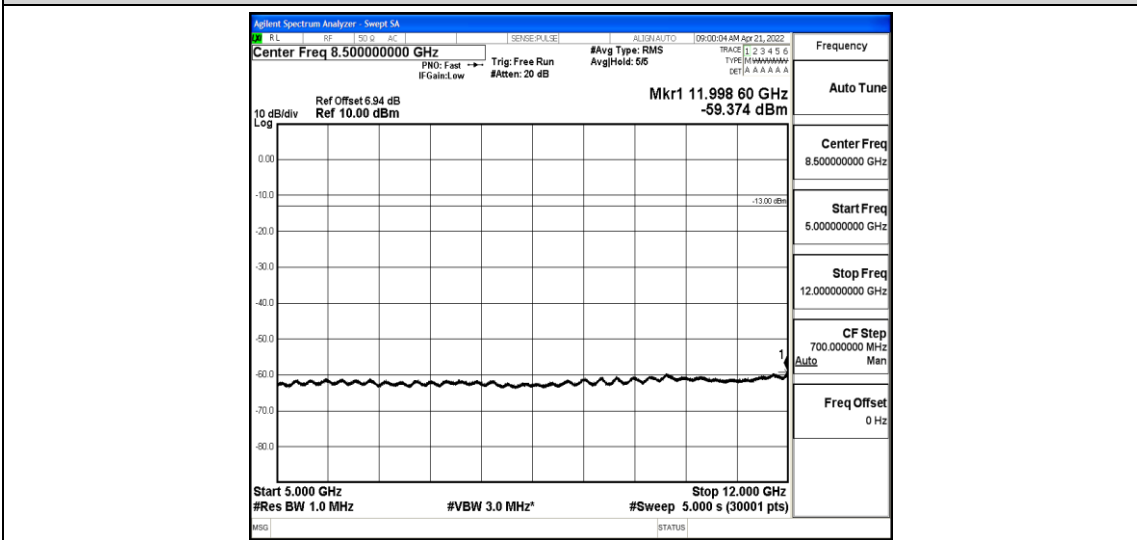

Band26-3MHz-QPSK-26805-1-0-Low-1000-5000--42.53-PASS

Band26-3MHz-QPSK-26805-1-0-Low-5000-12000--59.37-PASS