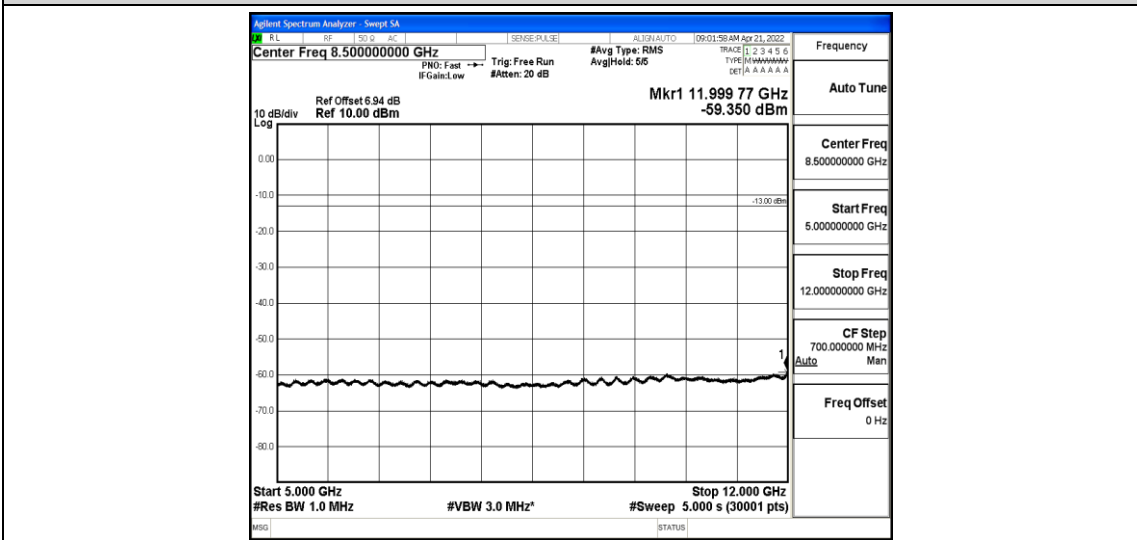

Band26-3MHz-16QAM-26805-1-0-Low-1000-5000--43.32-PASS

Band26-3MHz-16QAM-26805-1-0-Low-5000-12000--59.35-PASS