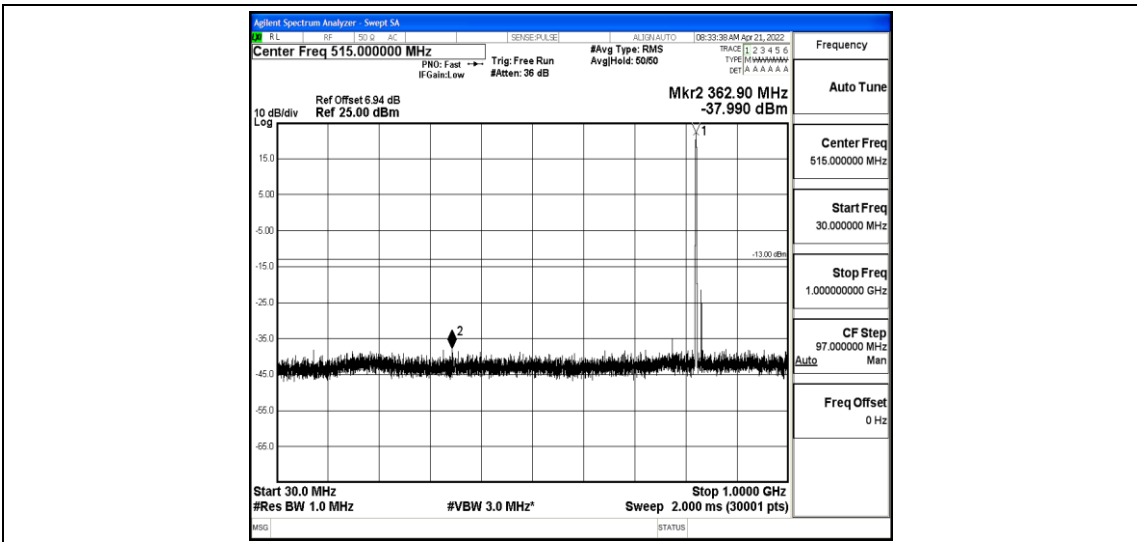

Band26-1.4MHz-QPSK-27033-1-0-High-1000-5000--41.68-PASS

Band26-1.4MHz-QPSK-27033-1-0-High-5000-12000--58.82-PASS

Band26-1.4MHz-QPSK-27033-1-0-High-12000-26500--44.03-PASS

Band26-1.4MHz-16QAM-26797-1-0-Low-30-1000--37.99-PASS