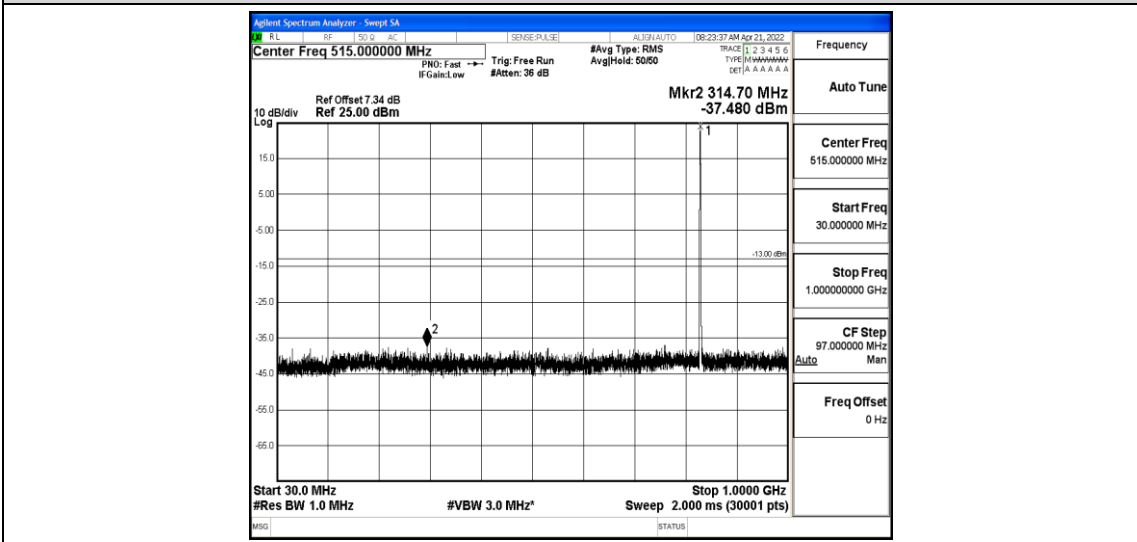

Band26-10MHz-QPSK-26840-1-0-Low-12000-26500--44.14-PASS

Band26-10MHz-QPSK-26915-1-0-Low-30-1000--37.48-PASS