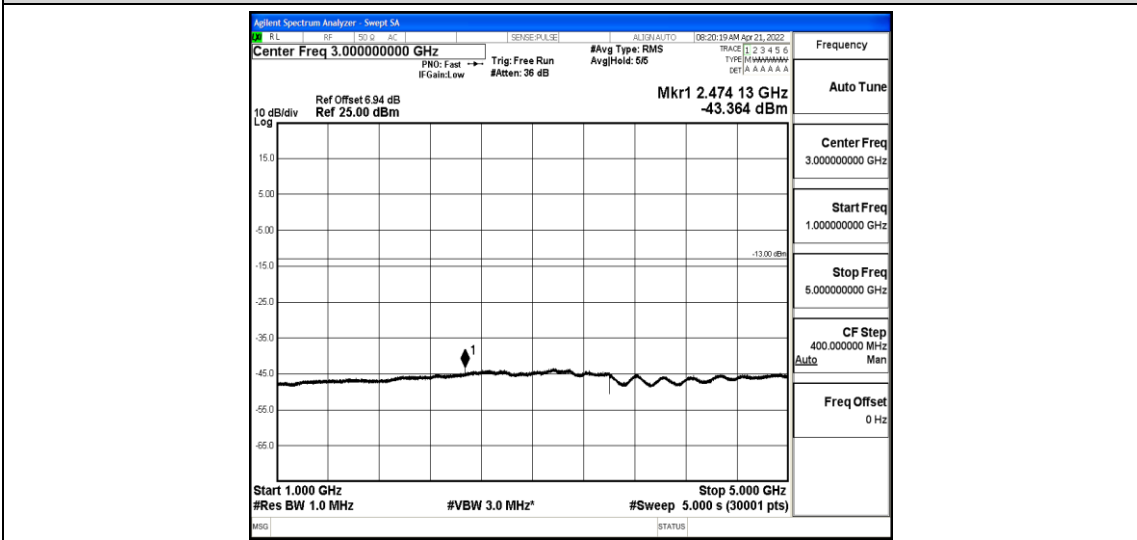

Band26-5MHz-16QAM-27015-1-0-High-1000-5000--42.83-PASS

Band26-5MHz-16QAM-27015-1-0-High-5000-12000--58.99-PASS

Band26-5MHz-16QAM-27015-1-0-High-12000-26500--43.9-PASS

Band26-10MHz-QPSK-26840-1-0-Low-30-1000--36.76-PASS