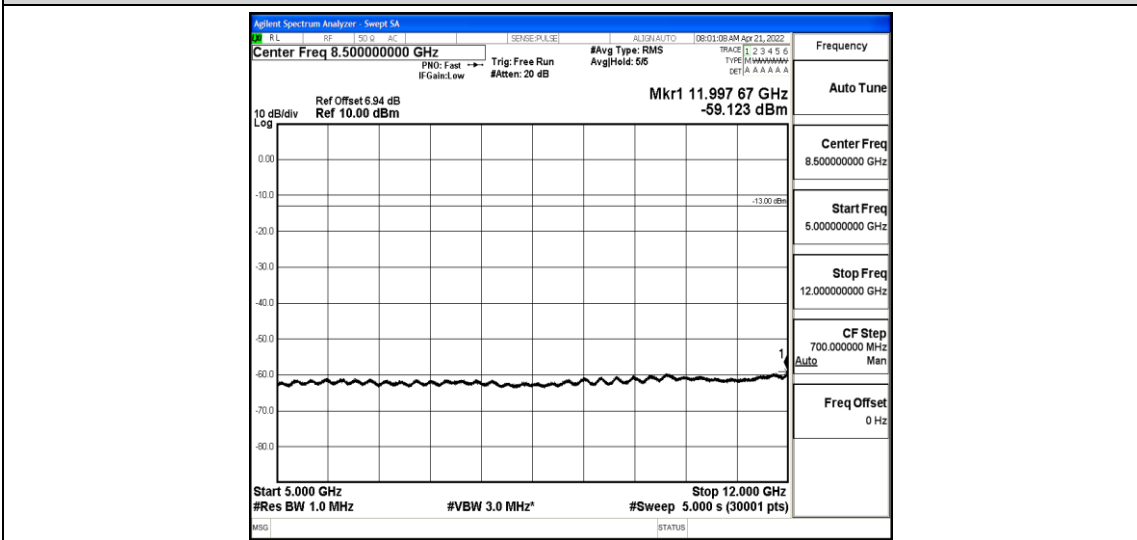

Band26-5MHz-16QAM-26815-1-0-Low-1000-5000--43.37-PASS

Band26-5MHz-16QAM-26815-1-0-Low-5000-12000--59.12-PASS