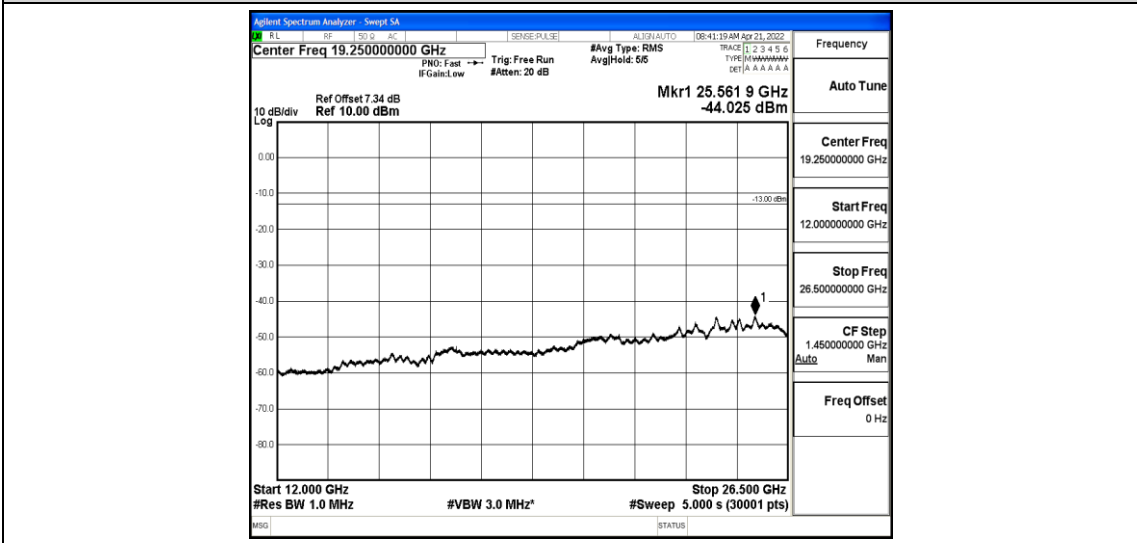

Band26-1.4MHz-QPSK-27033-1-0-High-1000-5000--41.68-PASS

Band26-1.4MHz-QPSK-27033-1-0-High-5000-12000--58.82-PASS

Band26-1.4MHz-QPSK-27033-1-0-High-12000-26500--44.03-PASS

Band26-1.4MHz-16QAM-26797-1-0-Low-30-1000--37.99-PASS