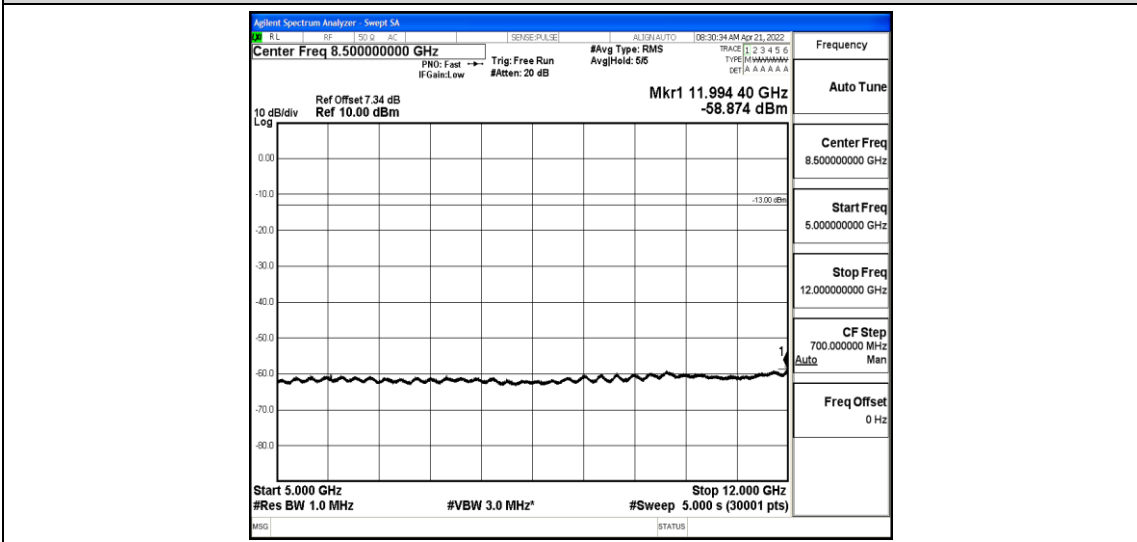

Band26-10MHz-16QAM-26990-1-0-High-1000-5000--43.03-PASS

Band26-10MHz-16QAM-26990-1-0-High-5000-12000--58.87-PASS