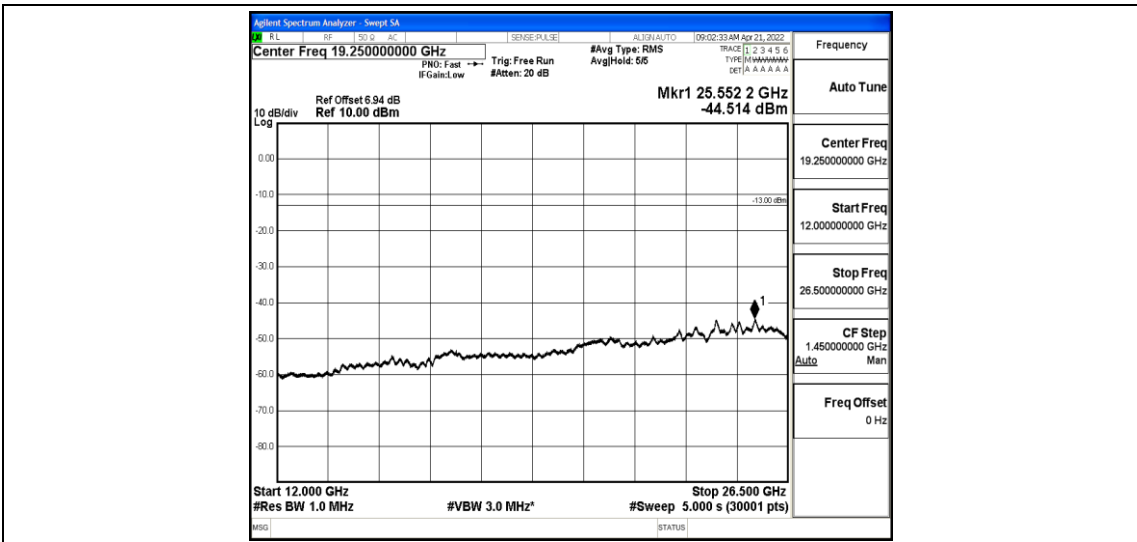

Band26-3MHz-16QAM-26805-1-0-Low-5000-12000--59.35-PASS

Band26-3MHz-16QAM-26805-1-0-Low-12000-26500--44.51-PASS