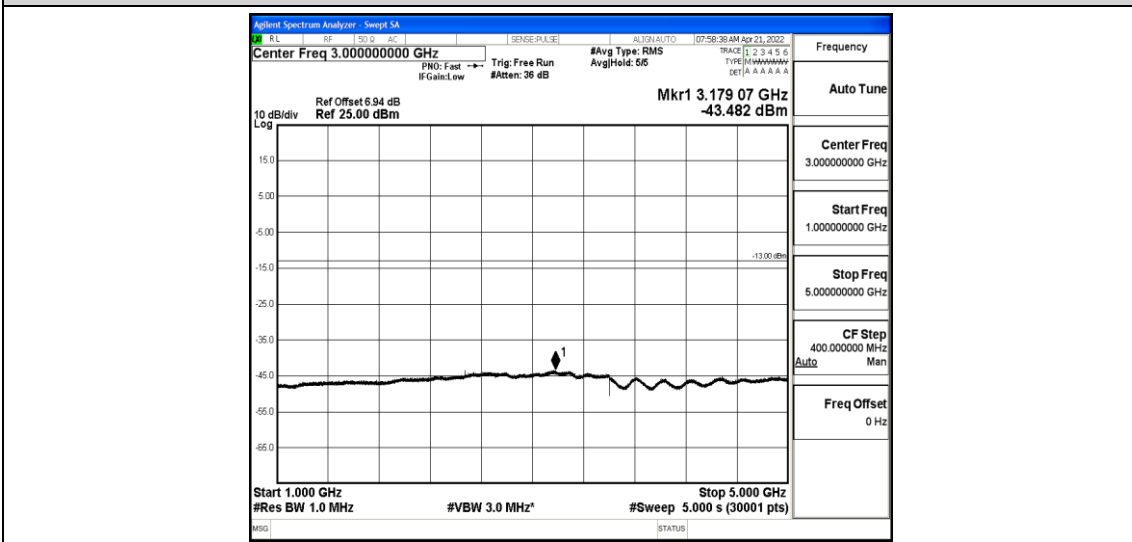

Band26-3MHz-16QAM-27025-1-0-High-1000-5000--41.58-PASS

Band26-3MHz-16QAM-27025-1-0-High-5000-12000--58.94-PASS

Band26-3MHz-16QAM-27025-1-0-High-12000-26500--44.07-PASS

Band26-5MHz-QPSK-26815-1-0-Low-30-1000--37-PASS