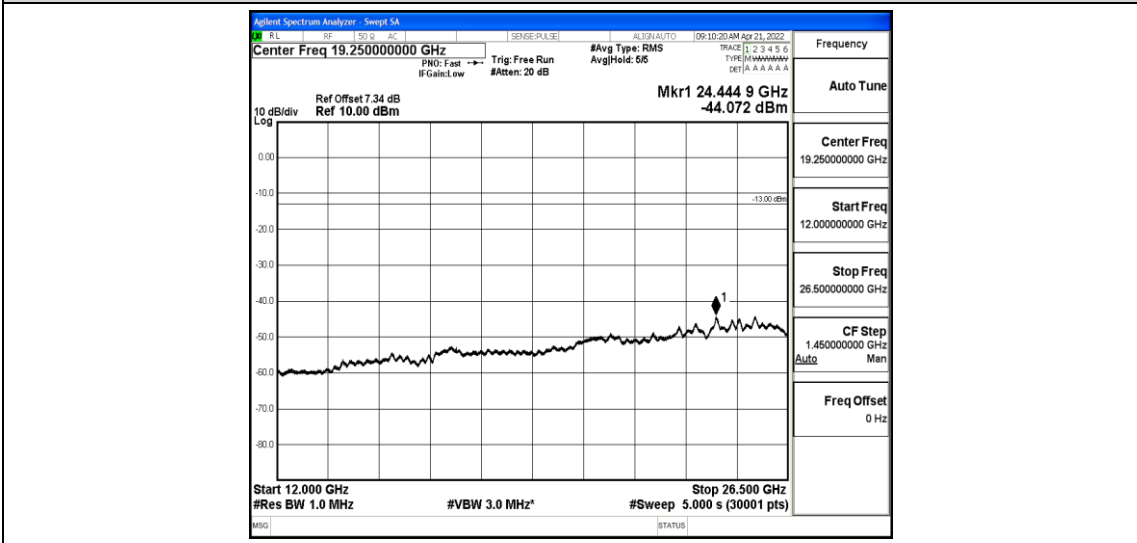

Band26-3MHz-16QAM-27025-1-0-High-5000-12000--58.94-PASS

Band26-3MHz-16QAM-27025-1-0-High-12000-26500--44.07-PASS