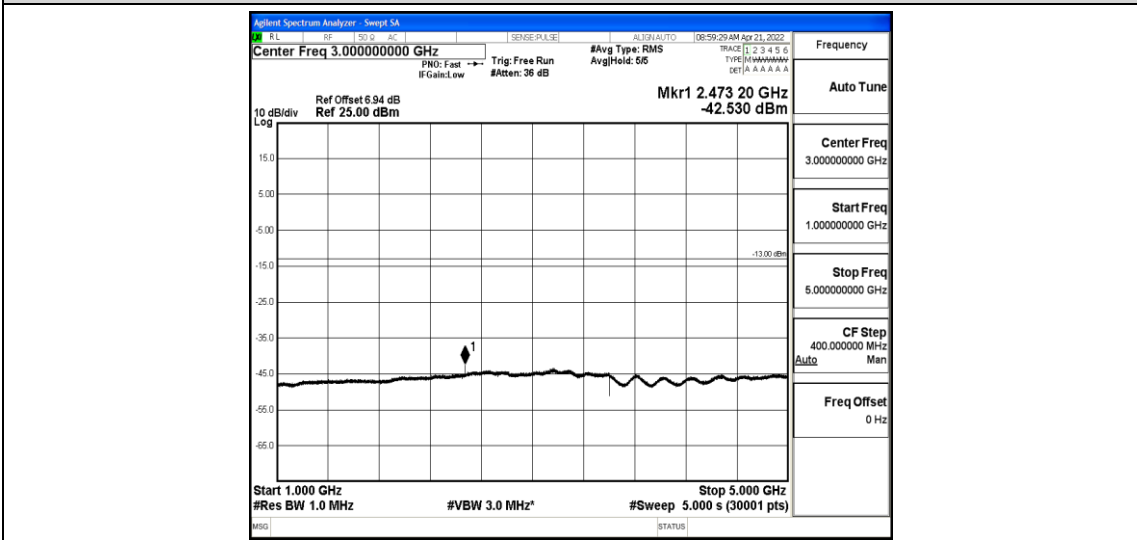

Band26-1.4MHz-16QAM-27033-1-0-High-1000-5000--41.67-PASS

Band26-1.4MHz-16QAM-27033-1-0-High-5000-12000--58.95-PASS

Band26-1.4MHz-16QAM-27033-1-0-High-12000-26500--44.19-PASS

Band26-3MHz-QPSK-26805-1-0-Low-30-1000--37.97-PASS