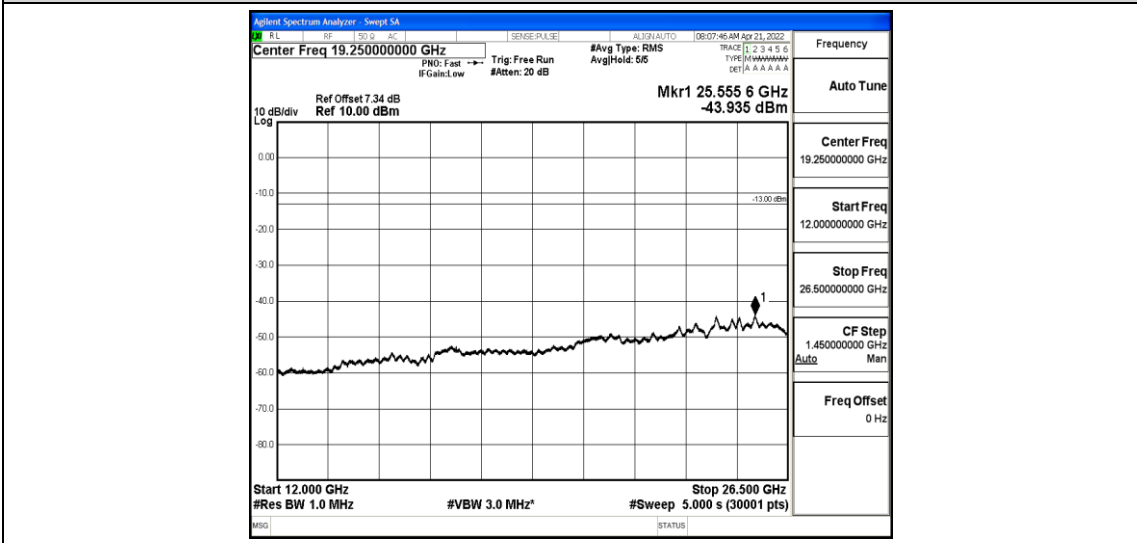

Band26-5MHz-QPSK-27015-1-0-High-5000-12000--58.67-PASS

Band26-5MHz-QPSK-27015-1-0-High-12000-26500--43.94-PASS