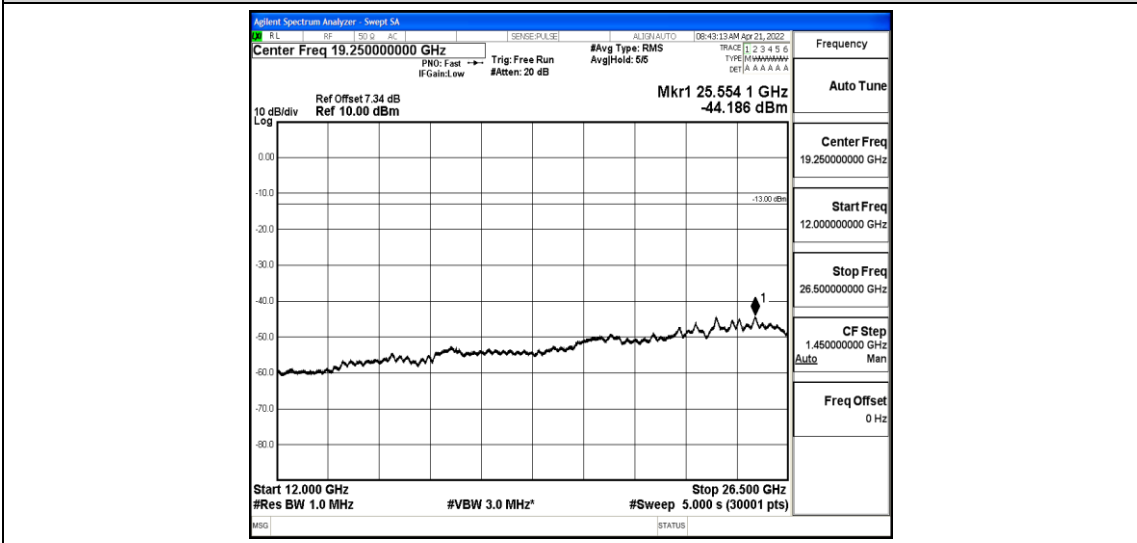

Band26-1.4MHz-16QAM-27033-1-0-High-5000-12000--58.95-PASS

Band26-1.4MHz-16QAM-27033-1-0-High-12000-26500--44.19-PASS