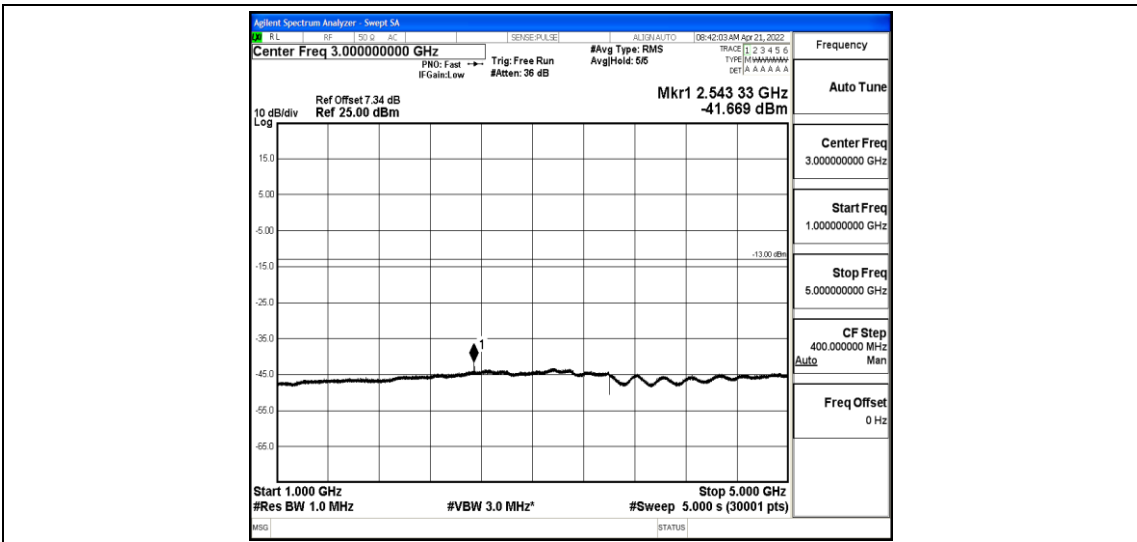

Band26-1.4MHz-16QAM-26915-1-0-Low-1000-5000--41.92-PASS

Band26-1.4MHz-16QAM-26915-1-0-Low-5000-12000--58.74-PASS

Band26-1.4MHz-16QAM-26915-1-0-Low-12000-26500--44.18-PASS

Band26-1.4MHz-16QAM-27033-1-0-High-30-1000--37.48-PASS