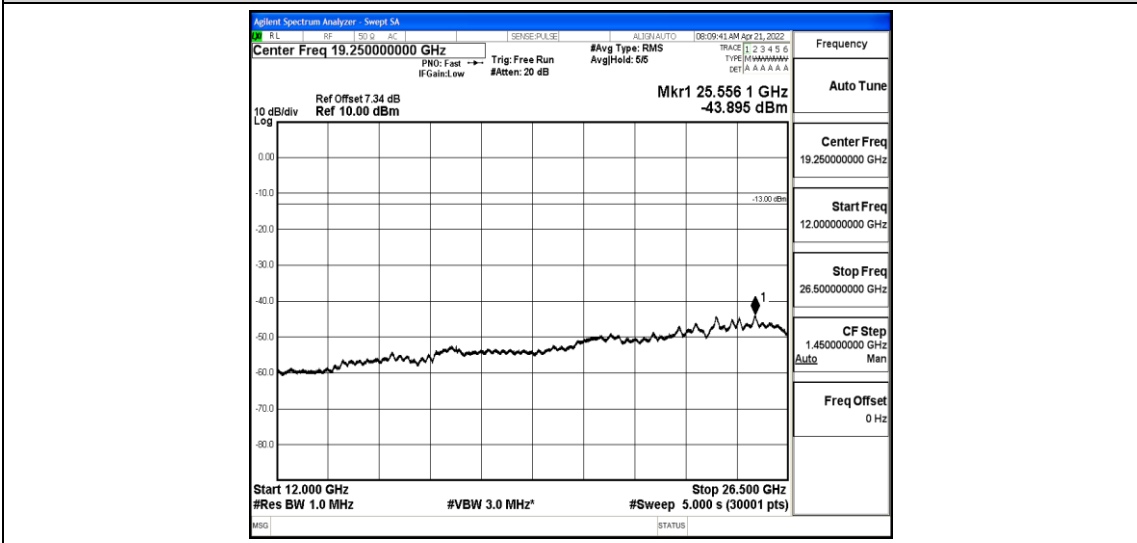

Band26-5MHz-16QAM-27015-1-0-High-5000-12000--58.99-PASS

Band26-5MHz-16QAM-27015-1-0-High-12000-26500--43.9-PASS