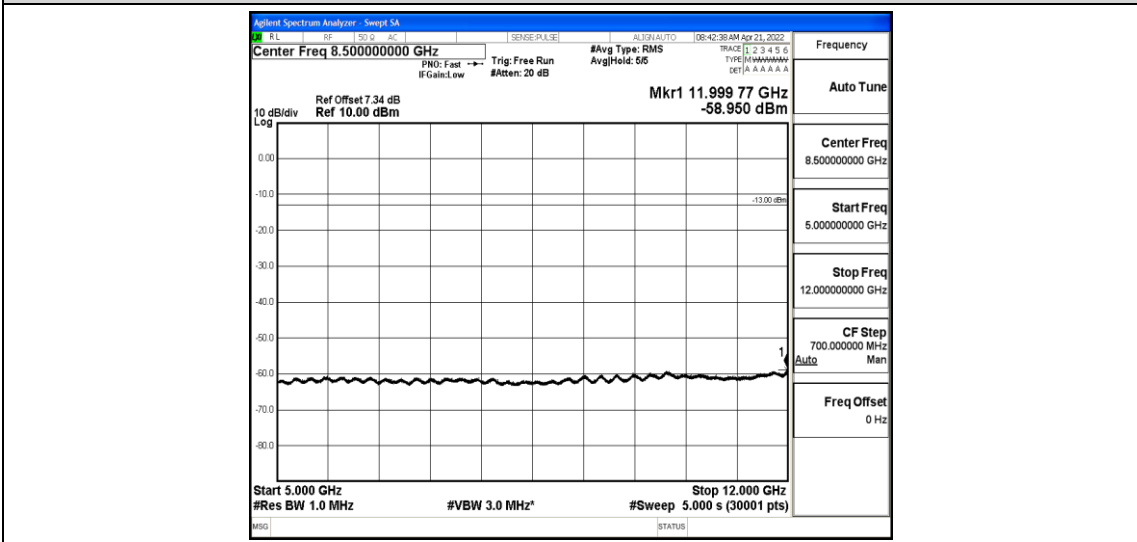

Band26-1.4MHz-16QAM-27033-1-0-High-1000-5000--41.67-PASS

Band26-1.4MHz-16QAM-27033-1-0-High-5000-12000--58.95-PASS