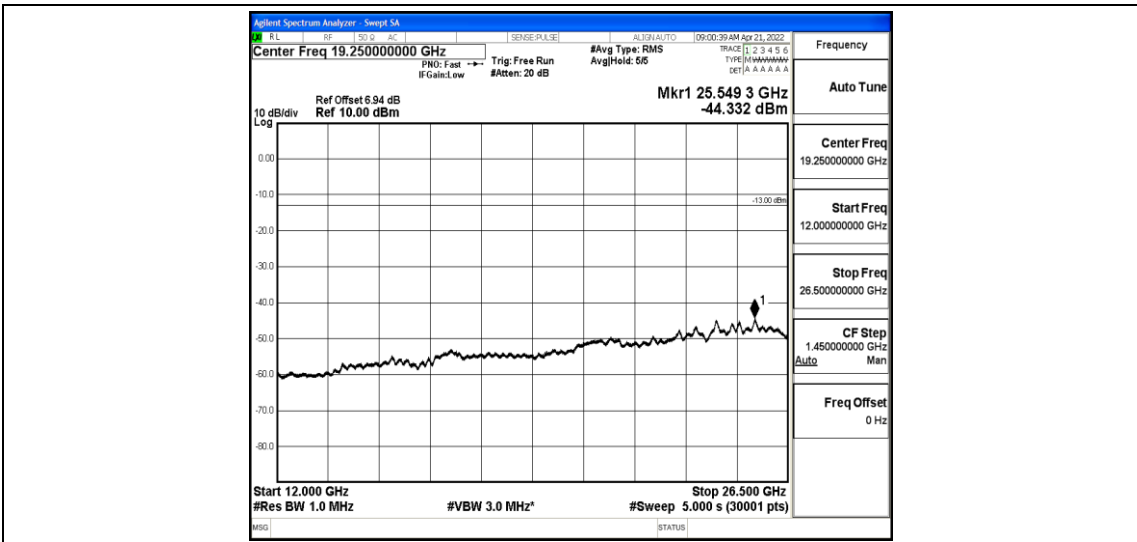

Band26-3MHz-QPSK-26805-1-0-Low-5000-12000--59.37-PASS

Band26-3MHz-QPSK-26805-1-0-Low-12000-26500--44.33-PASS