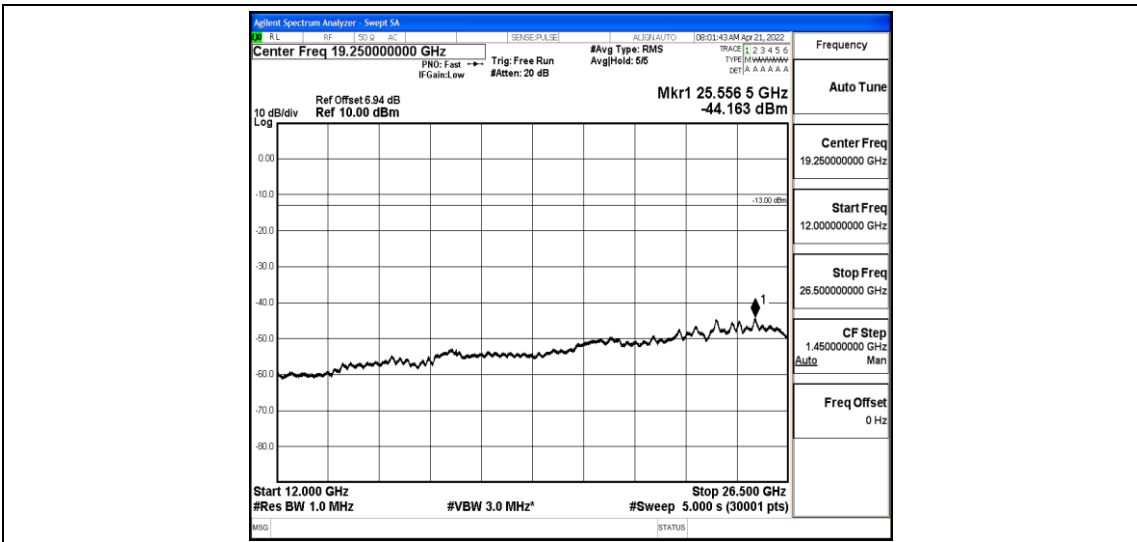

Band26-5MHz-16QAM-26815-1-0-Low-5000-12000--59.12-PASS

Band26-5MHz-16QAM-26815-1-0-Low-12000-26500--44.16-PASS