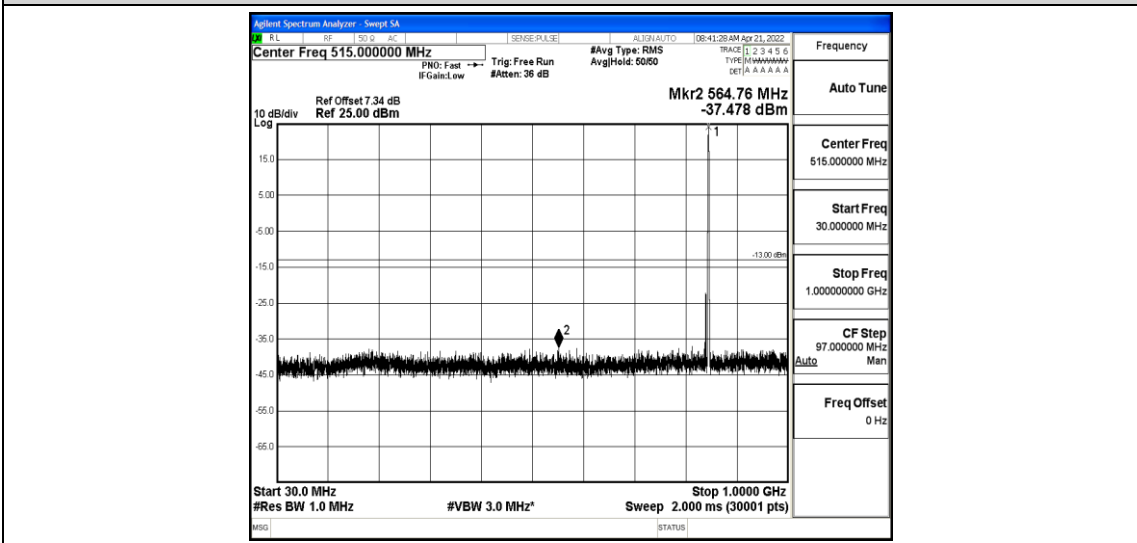

Band26-1.4MHz-16QAM-26915-1-0-Low-12000-26500--44.18-PASS

Band26-1.4MHz-16QAM-27033-1-0-High-30-1000--37.48-PASS