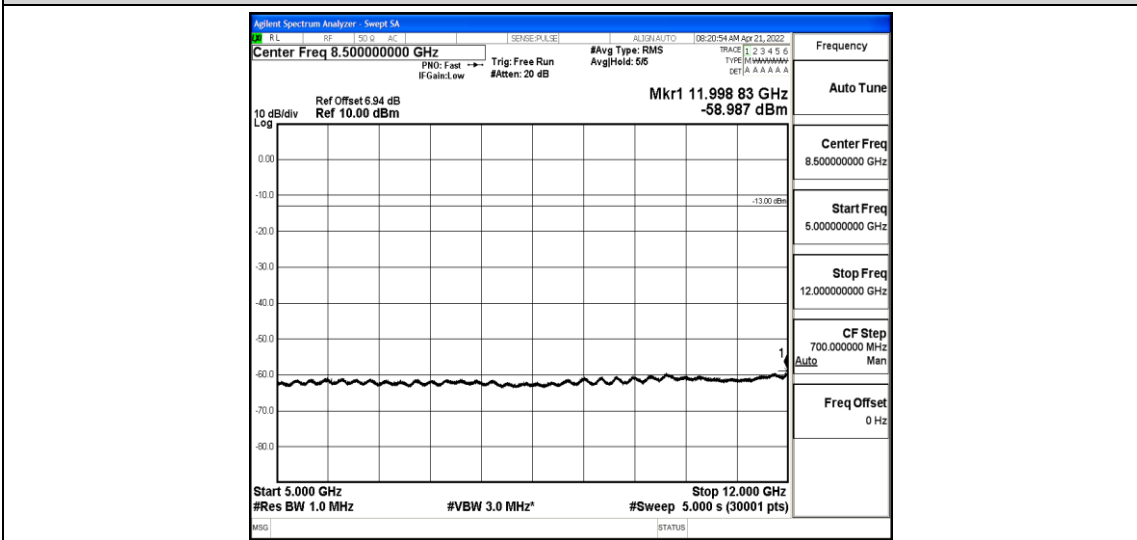

Band26-10MHz-QPSK-26840-1-0-Low-1000-5000--43.36-PASS

Band26-10MHz-QPSK-26840-1-0-Low-5000-12000--58.99-PASS