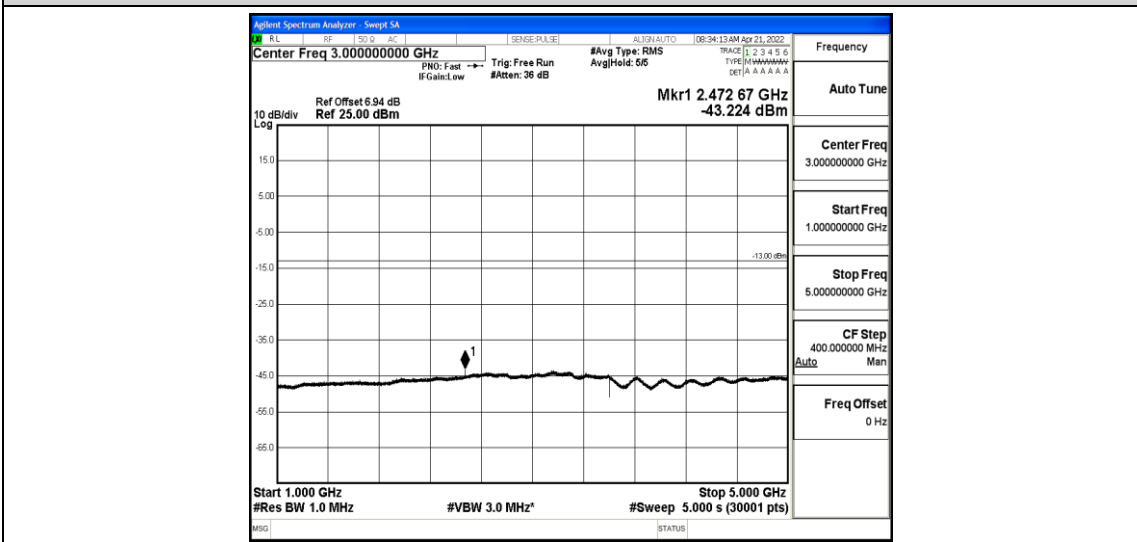

Band26-1.4MHz-QPSK-27033-1-0-High-1000-5000--41.68-PASS

Band26-1.4MHz-QPSK-27033-1-0-High-5000-12000--58.82-PASS

Band26-1.4MHz-QPSK-27033-1-0-High-12000-26500--44.03-PASS

Band26-1.4MHz-16QAM-26797-1-0-Low-30-1000--37.99-PASS