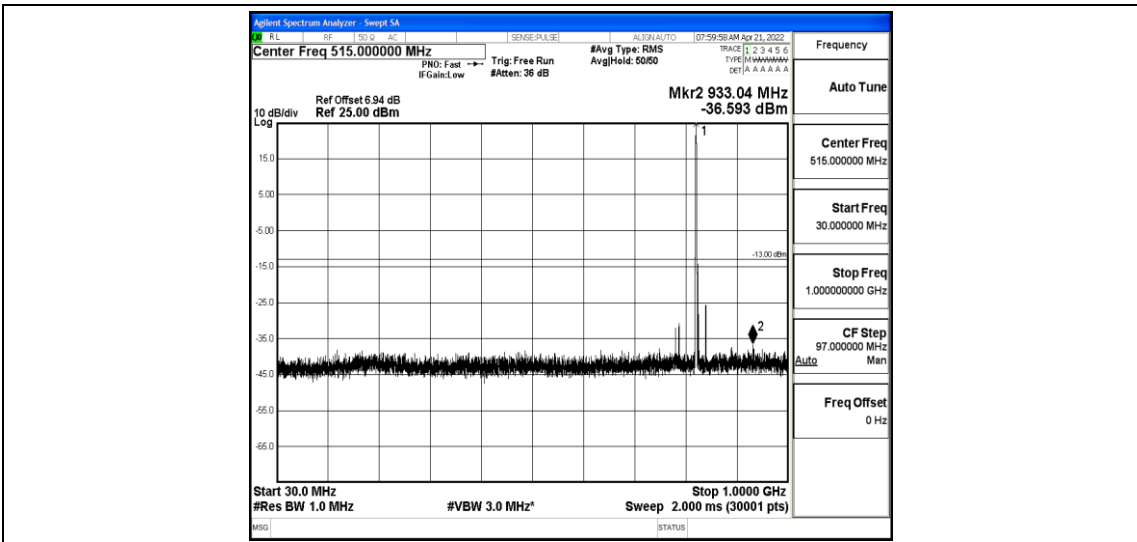

Band26-5MHz-QPSK-27015-1-0-High-12000-26500--43.94-PASS

Band26-5MHz-16QAM-26815-1-0-Low-30-1000--36.59-PASS