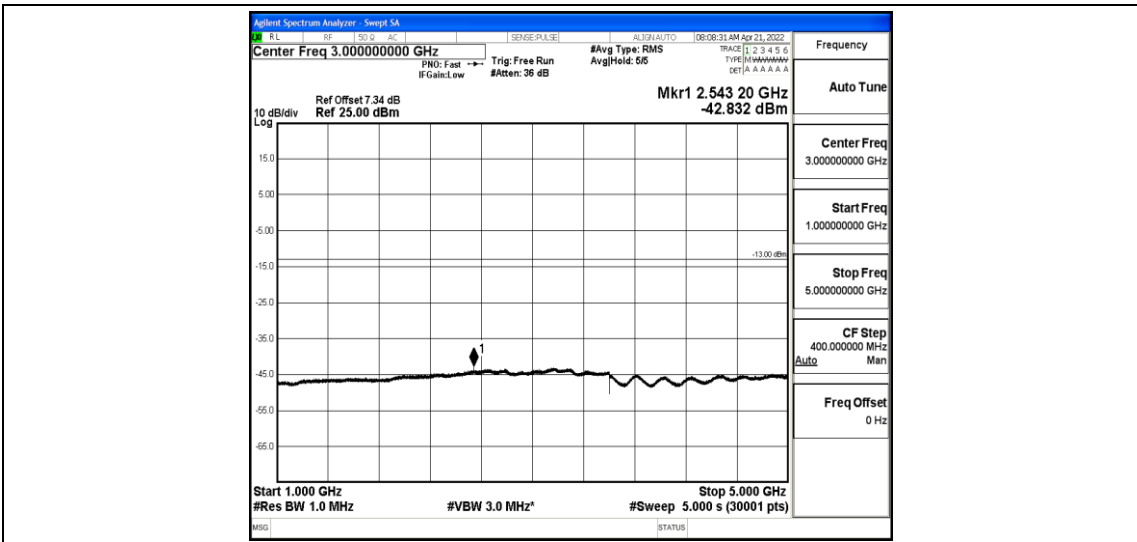

Band26-5MHz-16QAM-26915-1-0-Low-1000-5000--43.1-PASS

Band26-5MHz-16QAM-26915-1-0-Low-5000-12000--58.89-PASS

Band26-5MHz-16QAM-26915-1-0-Low-12000-26500--43.91-PASS

Band26-5MHz-16QAM-27015-1-0-High-30-1000--37.39-PASS