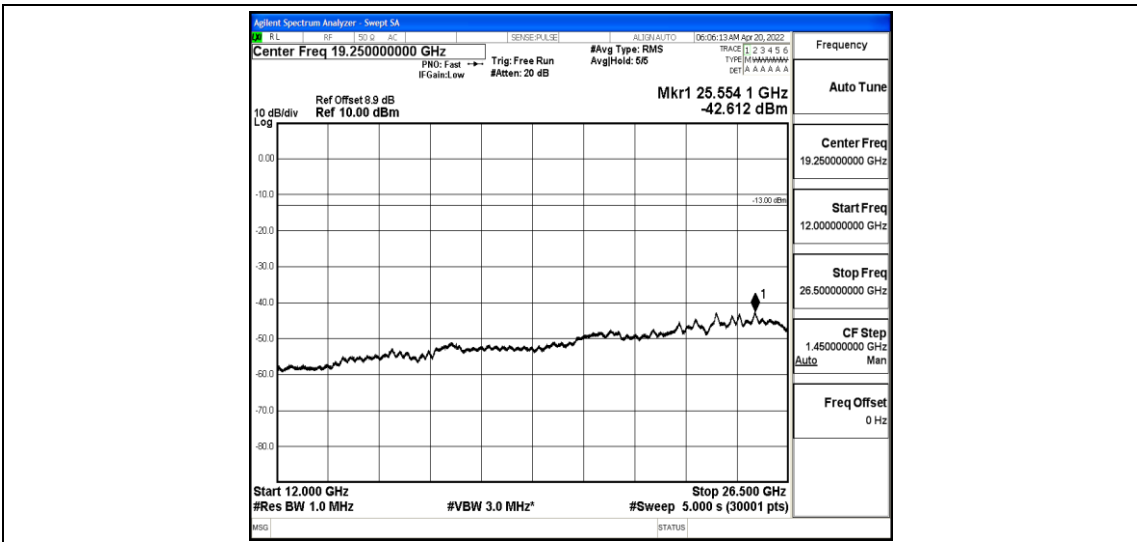

Band25-10MHz-QPSK-26090-1-0-Low-12000-26500--42.61-PASS