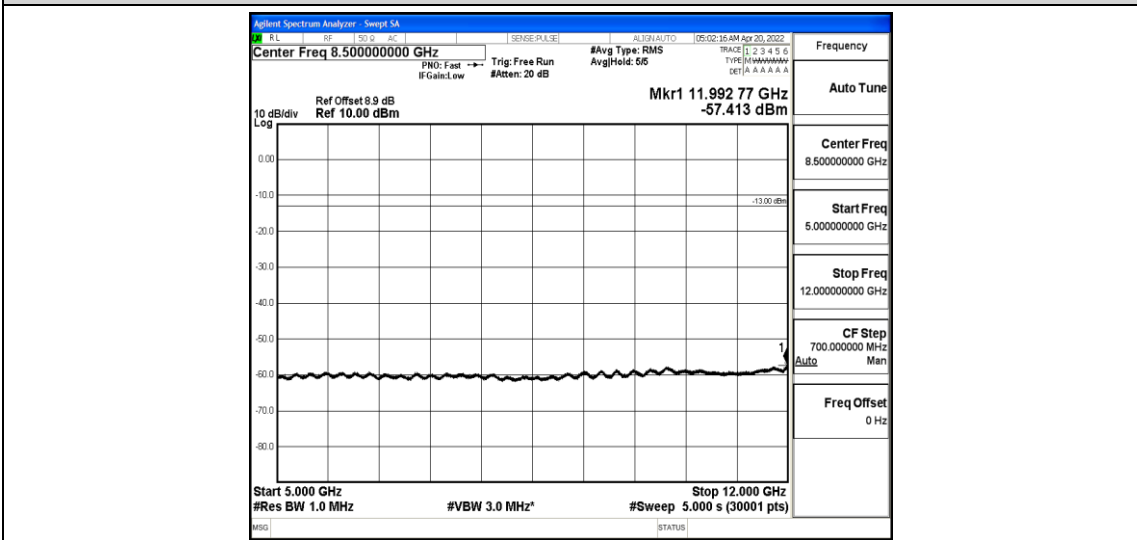

Band25-3MHz-16QAM-26055-1-0-Low-5000-12000--57.41-PASS