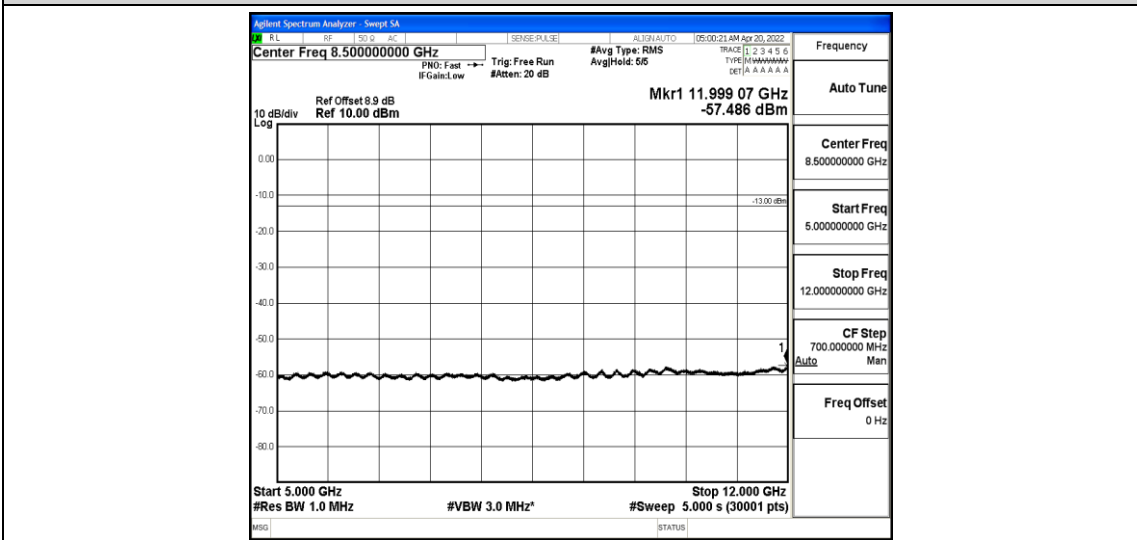

Band25-3MHz-QPSK-26055-1-0-Low-5000-12000--57.49-PASS