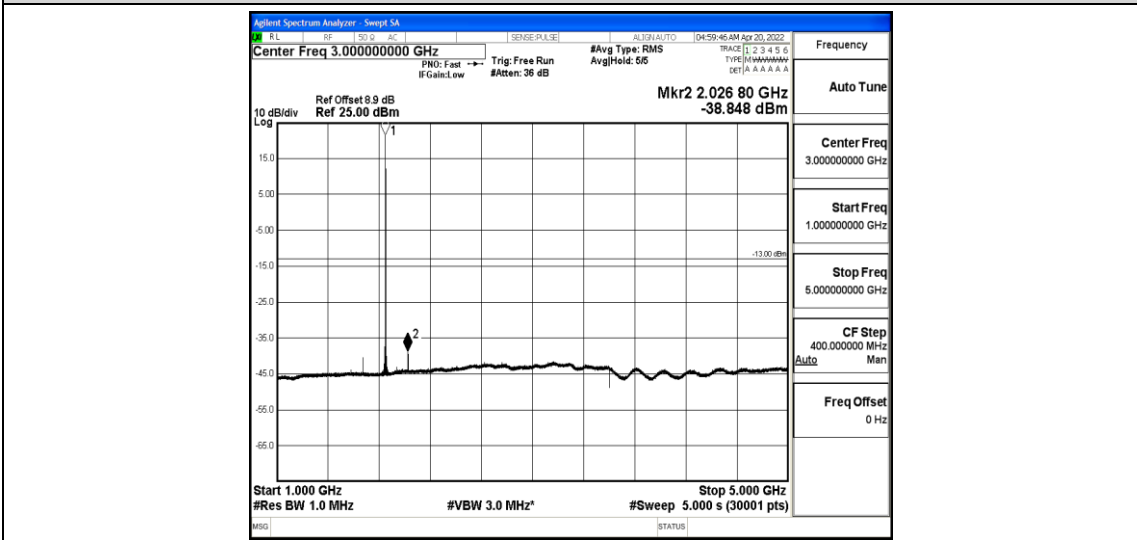

Band25-3MHz-QPSK-26055-1-0-Low-1000-5000--38.85-PASS