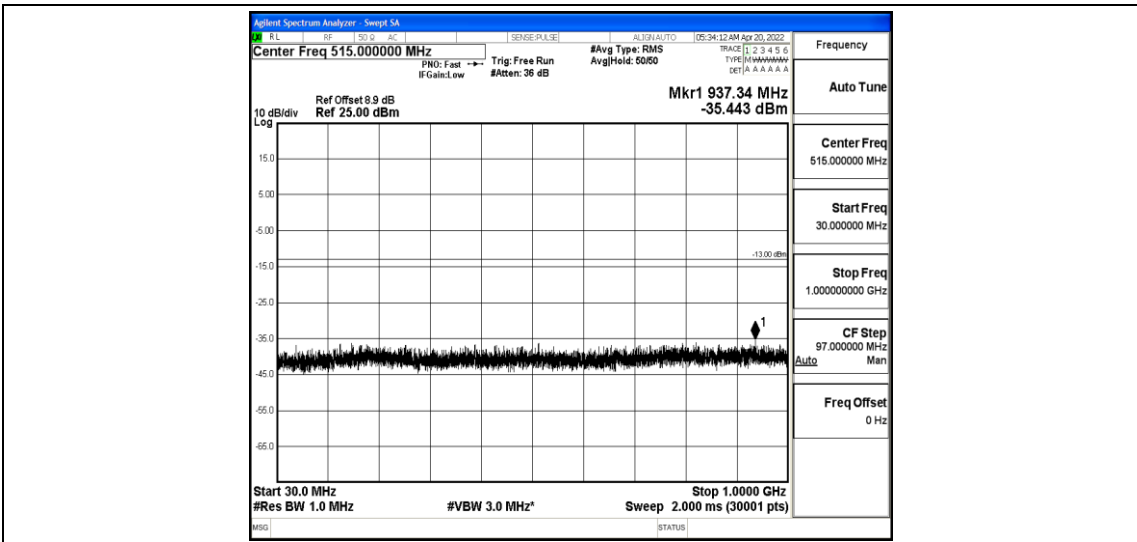

Band25-5MHz-QPSK-26665-1-0-High-30-1000--35.11-PASS

Band25-5MHz-QPSK-26665-1-0-High-1000-5000--38.35-PASS

Band25-5MHz-QPSK-26665-1-0-High-5000-12000--57.26-PASS

Band25-5MHz-QPSK-26665-1-0-High-12000-26500--42.42-PASS