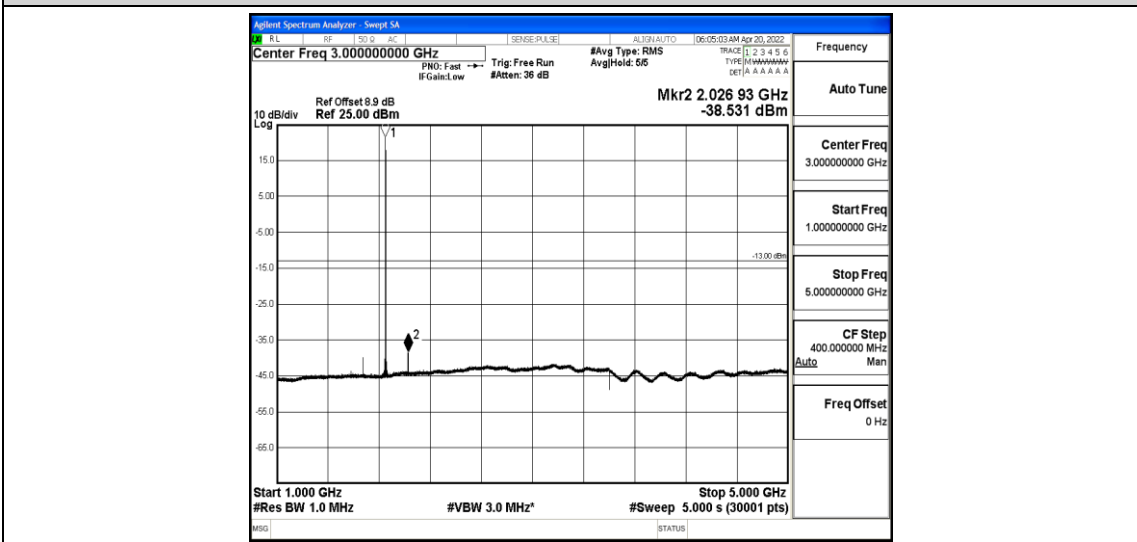

Band25-10MHz-QPSK-26090-1-0-Low-1000-5000--38.53-PASS