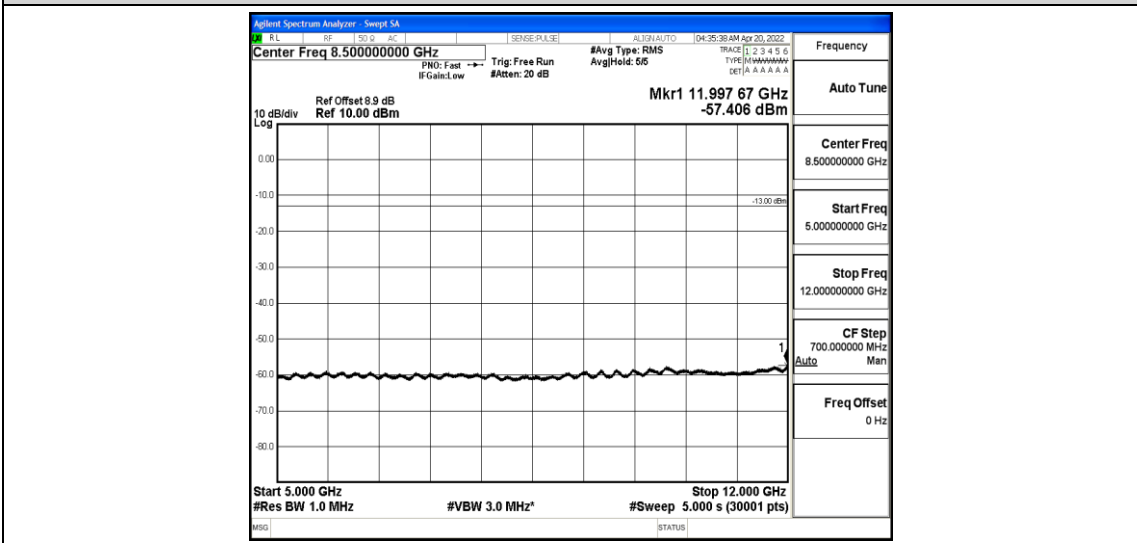

Band25-1.4MHz-16QAM-26047-1-0-Low-5000-12000--57.41-PASS