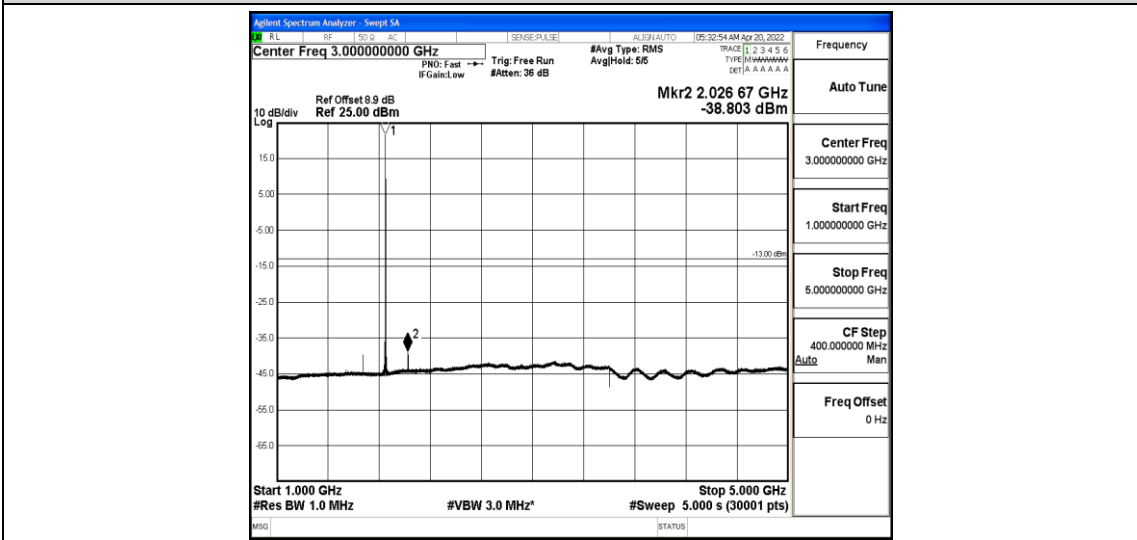

Band25-5MHz-QPSK-26065-1-0-Low-1000-5000--38.8-PASS