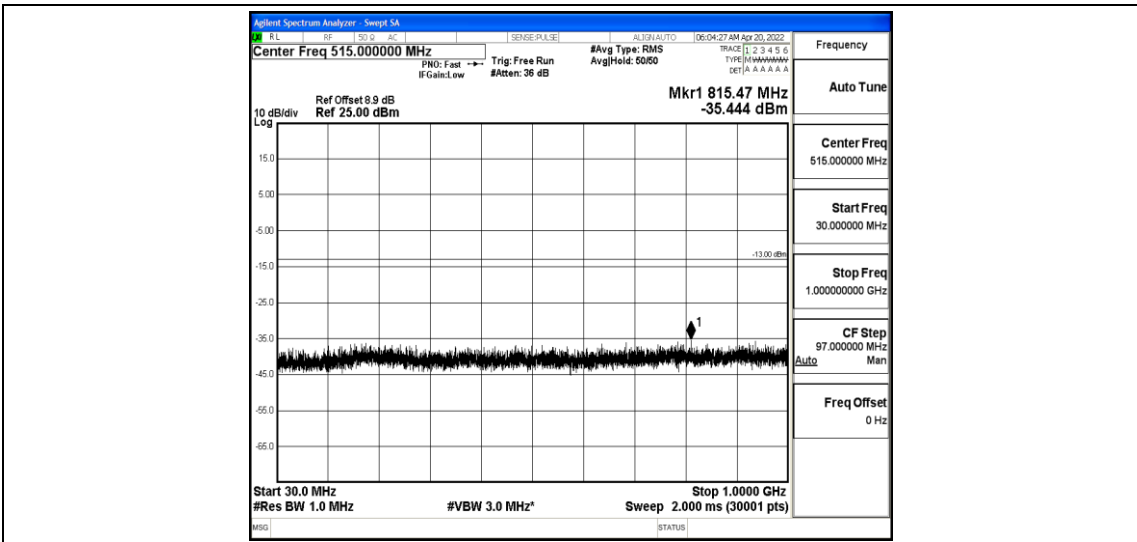

Band25-5MHz-16QAM-26665-1-0-High-30-1000--35.34-PASS

Band25-5MHz-16QAM-26665-1-0-High-1000-5000--38.43-PASS

Band25-5MHz-16QAM-26665-1-0-High-5000-12000--57.32-PASS

Band25-5MHz-16QAM-26665-1-0-High-12000-26500--42.45-PASS