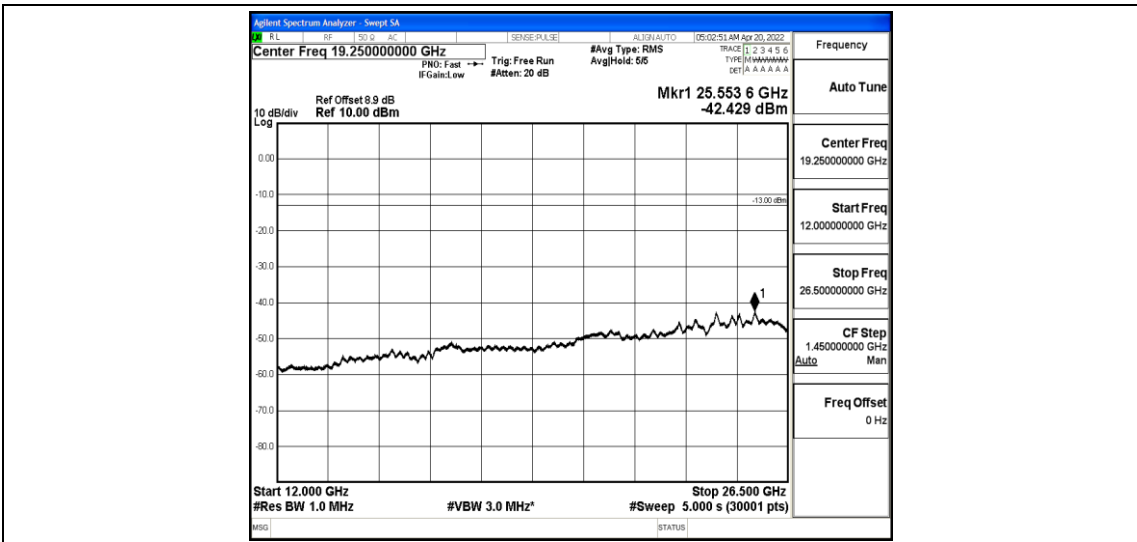

Band25-3MHz-16QAM-26055-1-0-Low-12000-26500--42.43-PASS