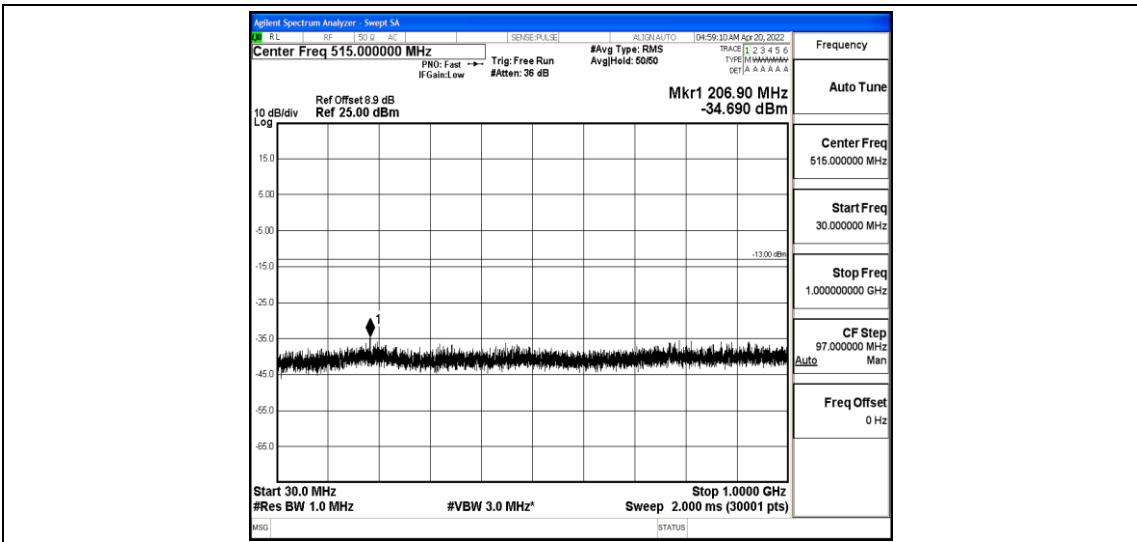

Band25-1.4MHz-16QAM-26683-1-0-High-30-1000--35.68-PASS

Band25-1.4MHz-16QAM-26683-1-0-High-1000-5000--38.89-PASS

Band25-1.4MHz-16QAM-26683-1-0-High-5000-12000--57.34-PASS

Band25-1.4MHz-16QAM-26683-1-0-High-12000-26500--42.34-PASS