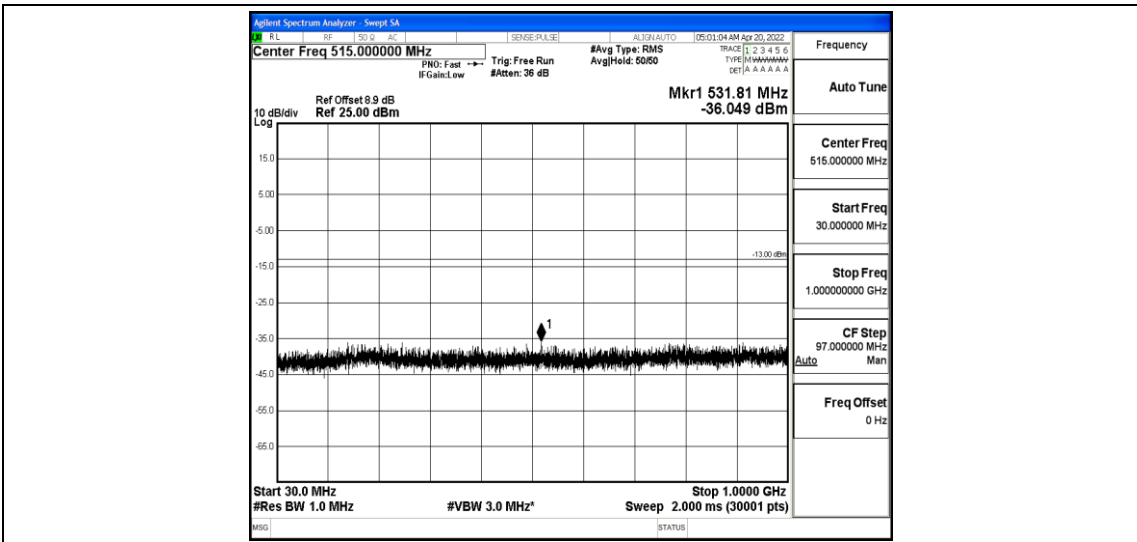

Band25-3MHz-QPSK-26675-1-0-High-30-1000--34.95-PASS

Band25-3MHz-QPSK-26675-1-0-High-1000-5000--38.34-PASS

Band25-3MHz-QPSK-26675-1-0-High-5000-12000--57.32-PASS

Band25-3MHz-QPSK-26675-1-0-High-12000-26500--42.4-PASS