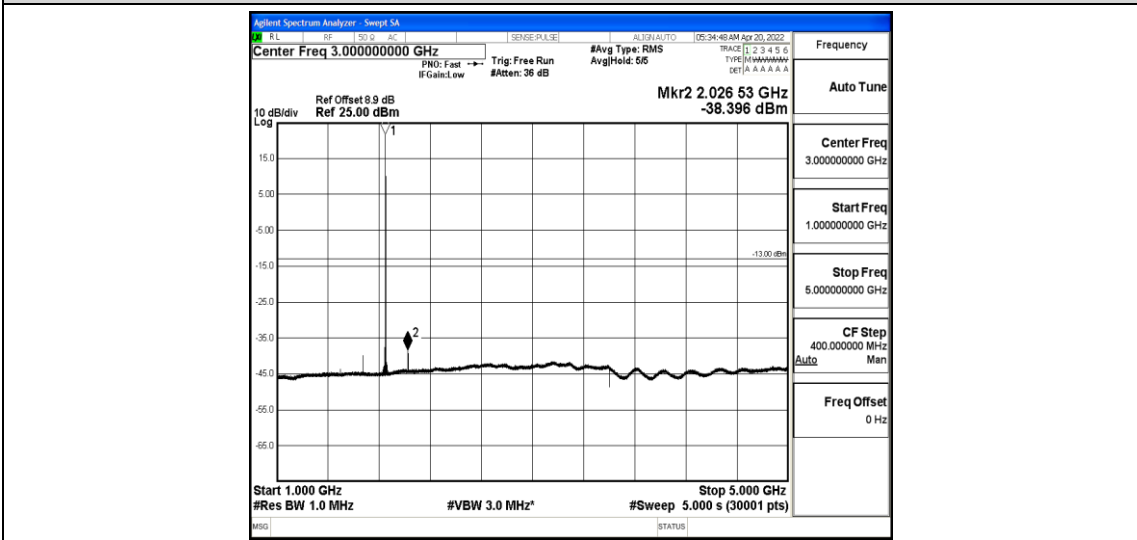

Band25-5MHz-16QAM-26065-1-0-Low-1000-5000--38.4-PASS