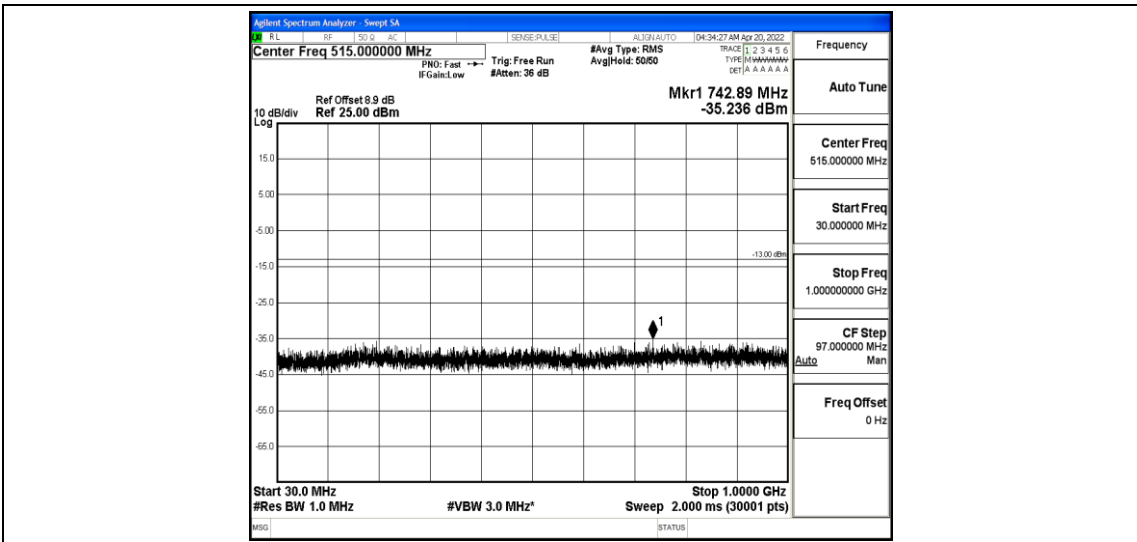

Band25-1.4MHz-QPSK-26683-1-0-High-30-1000--34.41-PASS

Band25-1.4MHz-QPSK-26683-1-0-High-1000-5000--38.39-PASS

Band25-1.4MHz-QPSK-26683-1-0-High-5000-12000--57.39-PASS

Band25-1.4MHz-QPSK-26683-1-0-High-12000-26500--42.51-PASS