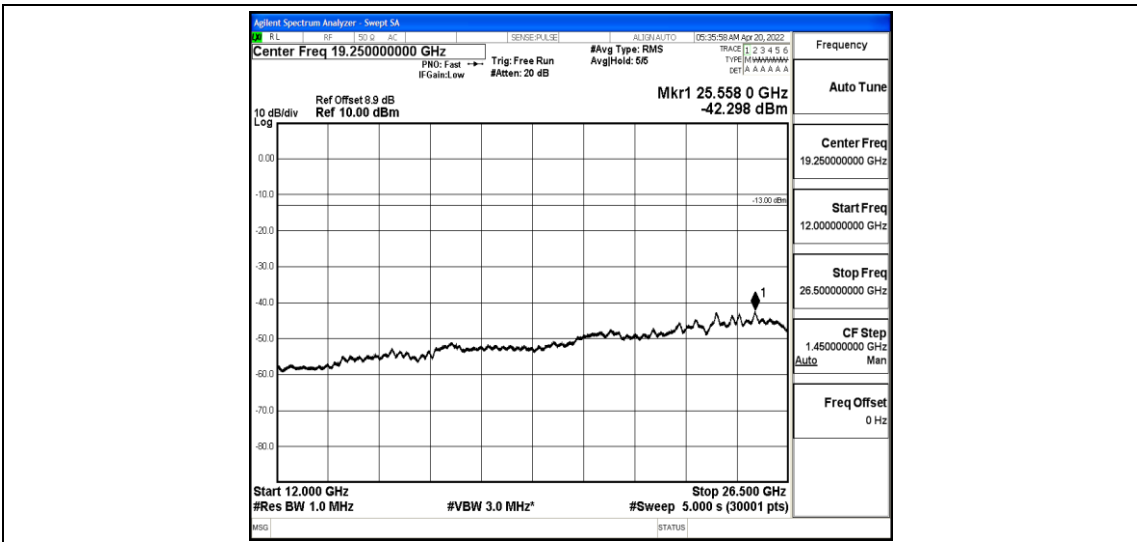

Band25-5MHz-16QAM-26065-1-0-Low-12000-26500--42.3-PASS