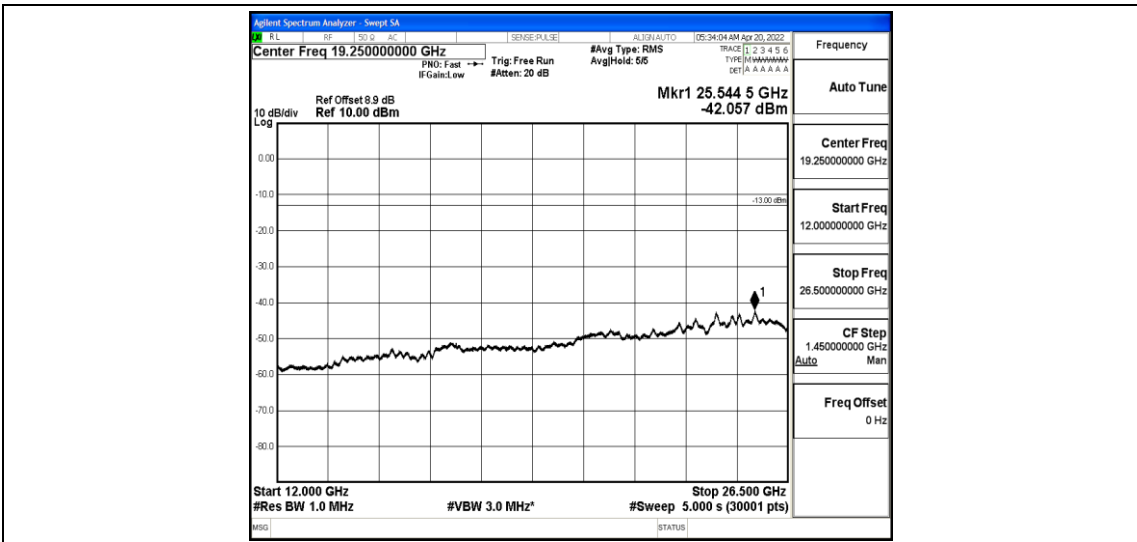

Band25-5MHz-QPSK-26065-1-0-Low-12000-26500--42.06-PASS