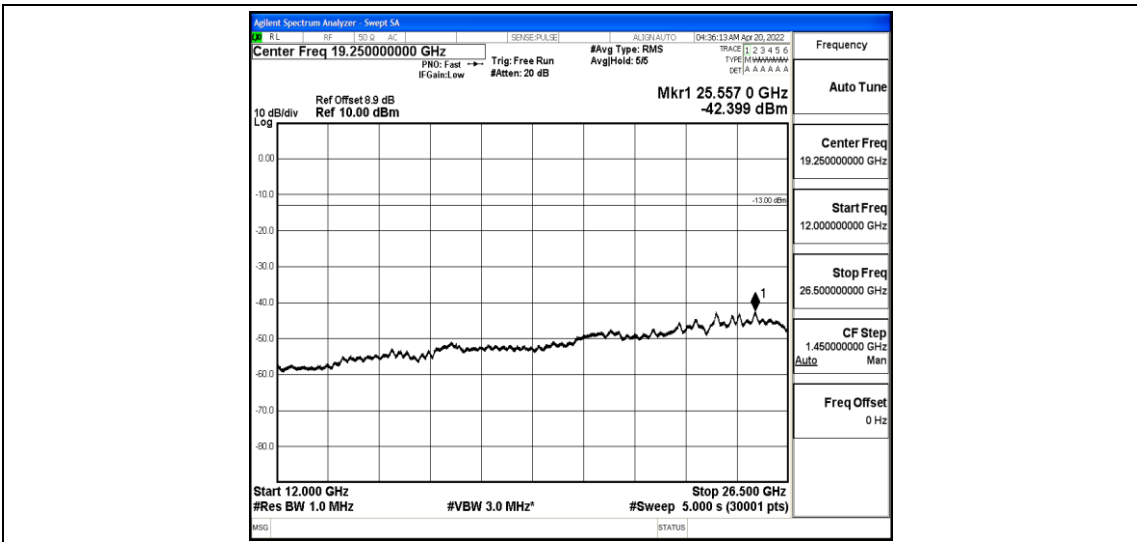

Band25-1.4MHz-16QAM-26047-1-0-Low-12000-26500--42.4-PASS