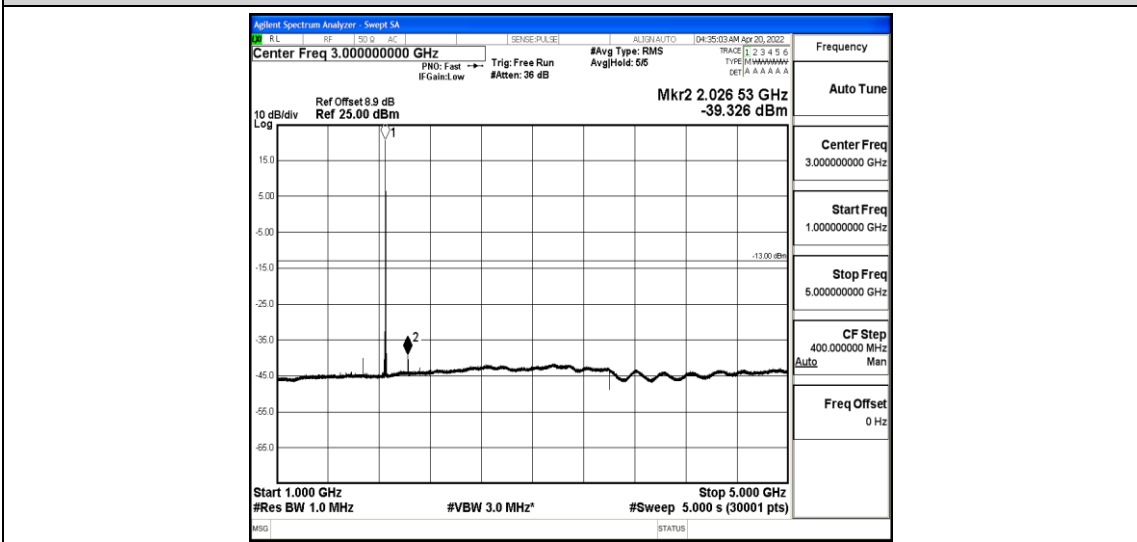

Band25-1.4MHz-16QAM-26047-1-0-Low-1000-5000--39.33-PASS