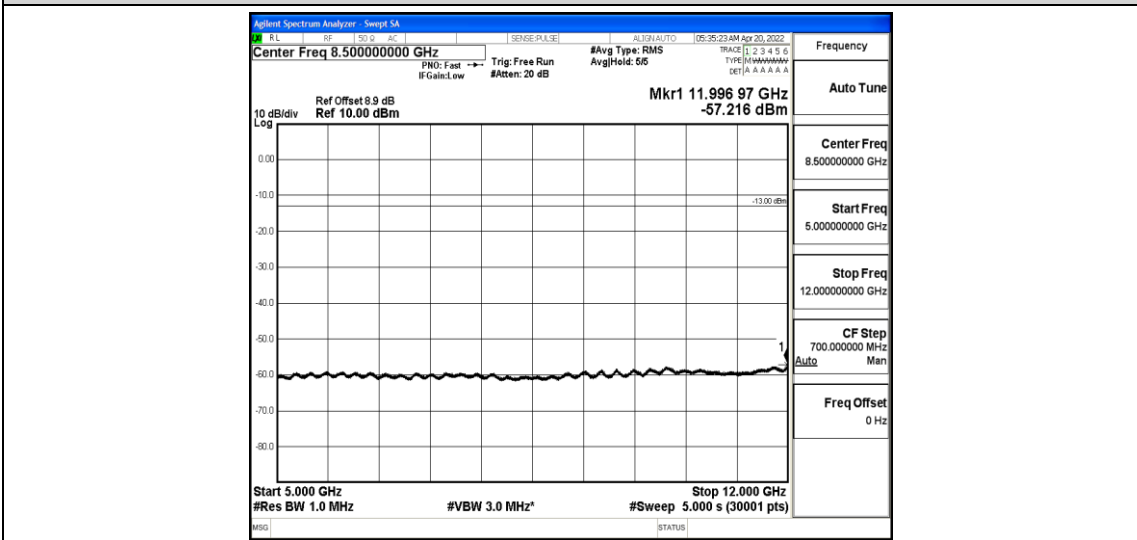

Band25-5MHz-16QAM-26065-1-0-Low-5000-12000--57.22-PASS