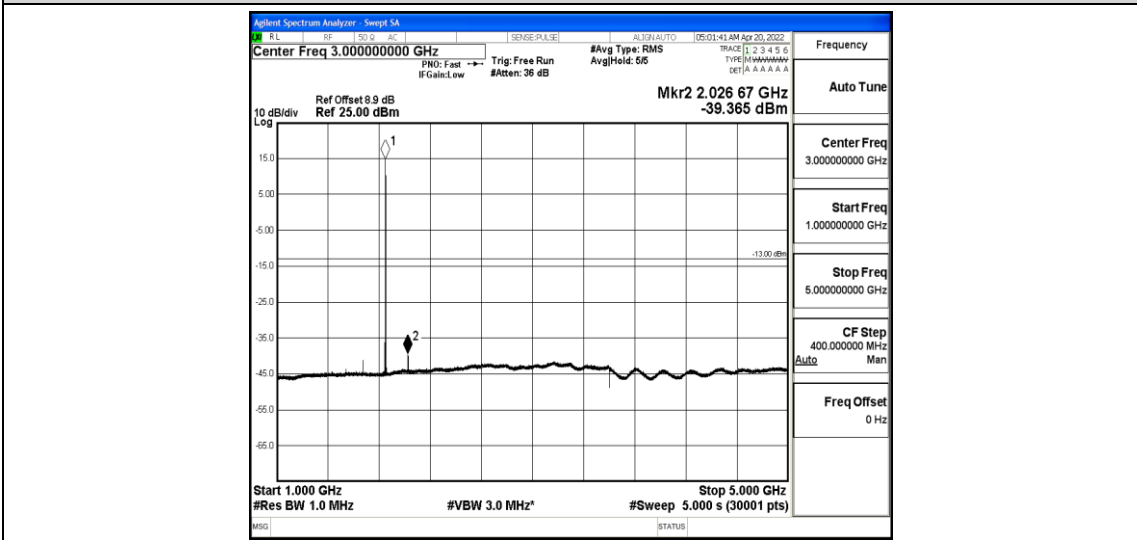

Band25-3MHz-16QAM-26055-1-0-Low-1000-5000--39.37-PASS