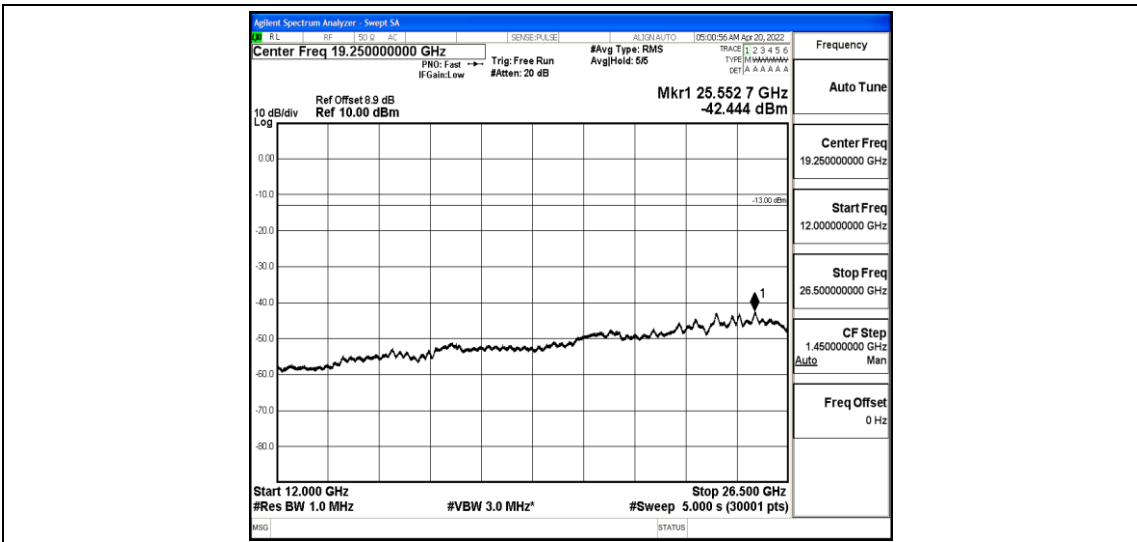

Band25-3MHz-QPSK-26055-1-0-Low-12000-26500--42.44-PASS