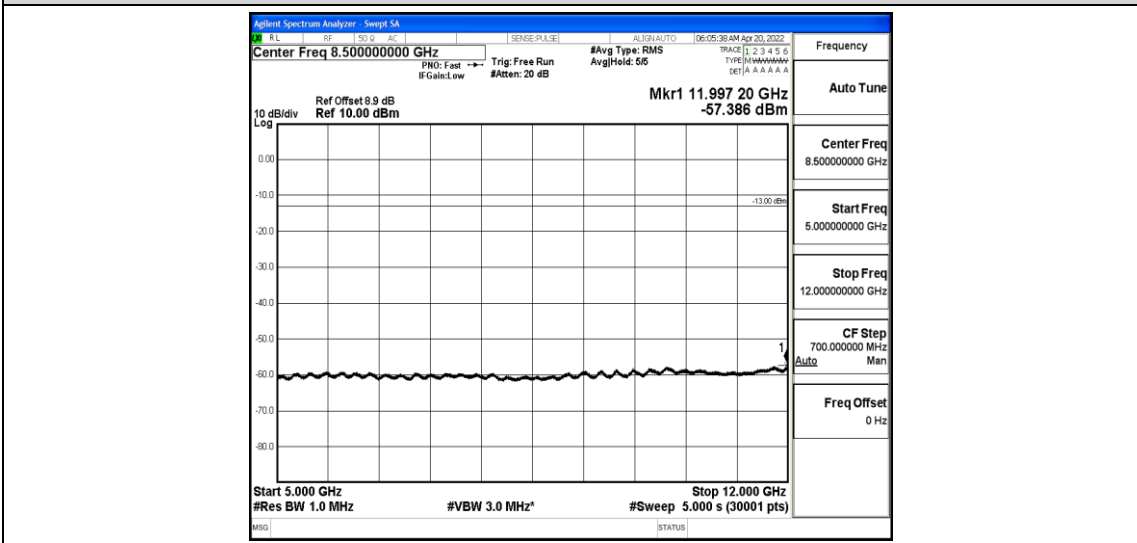

Band25-10MHz-QPSK-26090-1-0-Low-5000-12000--57.39-PASS