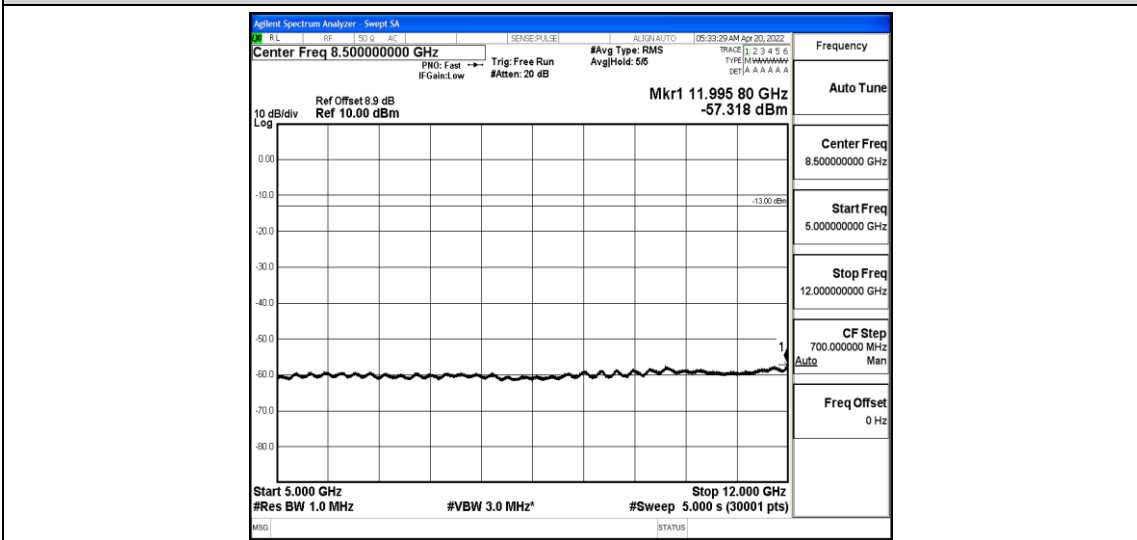

Band25-5MHz-QPSK-26065-1-0-Low-5000-12000--57.32-PASS