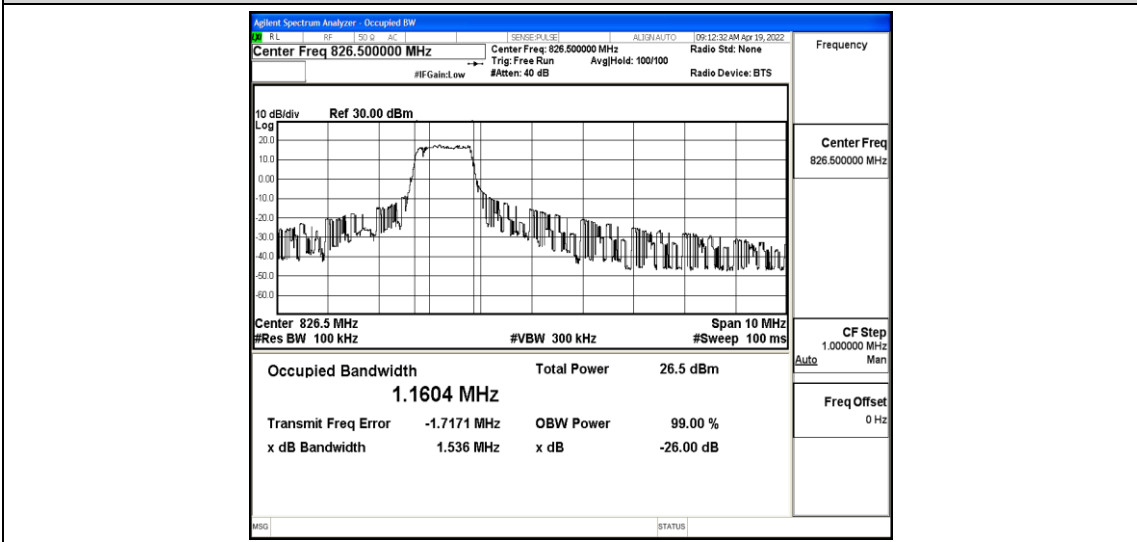

Band5-5MHz-16QAM-20425-6-0-Low-1.1604-1.536-PASS