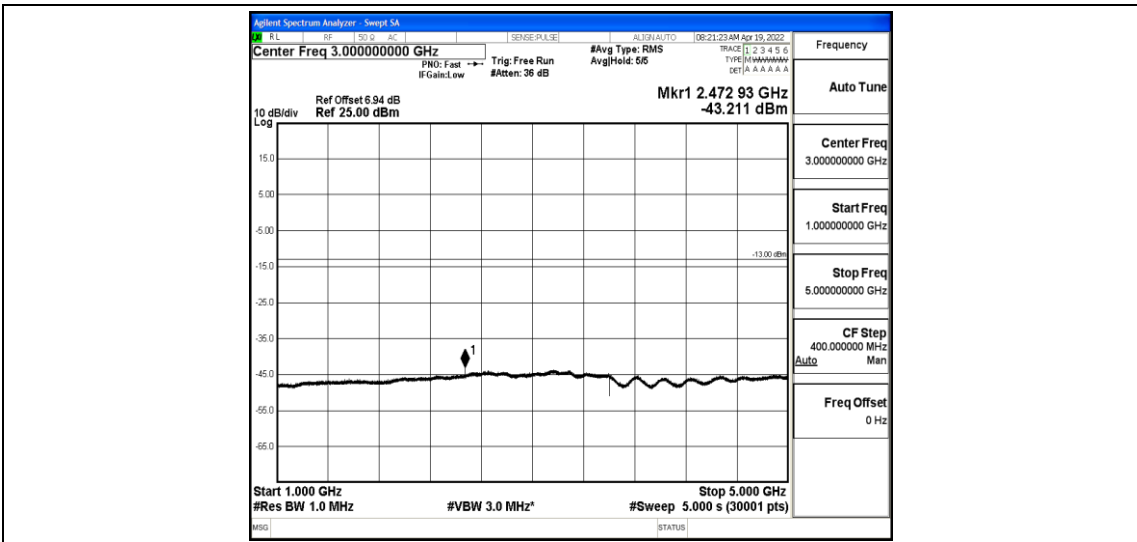

Band5-1.4MHz-QPSK-20407-1-0-Low-1000-5000--43.21-PASS