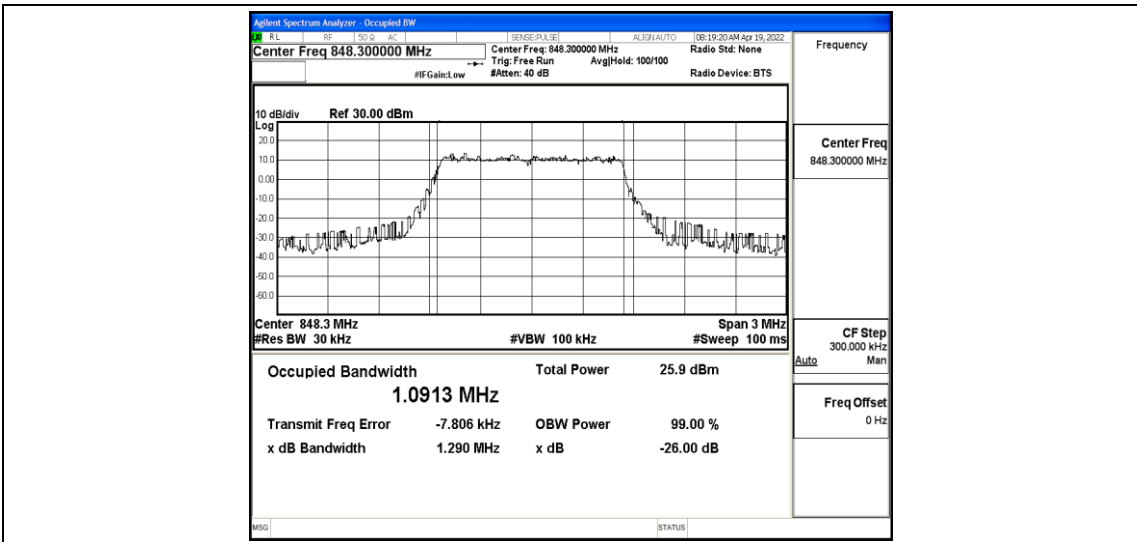

Band5-1.4MHz-16QAM-20643-6-0-High-1.0913-1.290-PASS