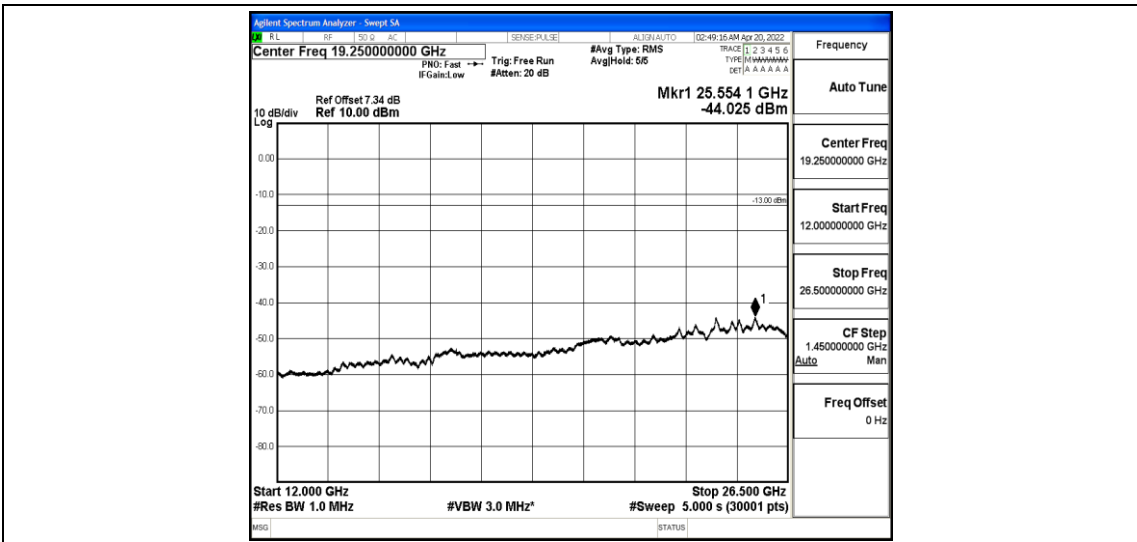

Band5-1.4MHz-16QAM-20525-1-0-Low-12000-26500--44.03-PASS