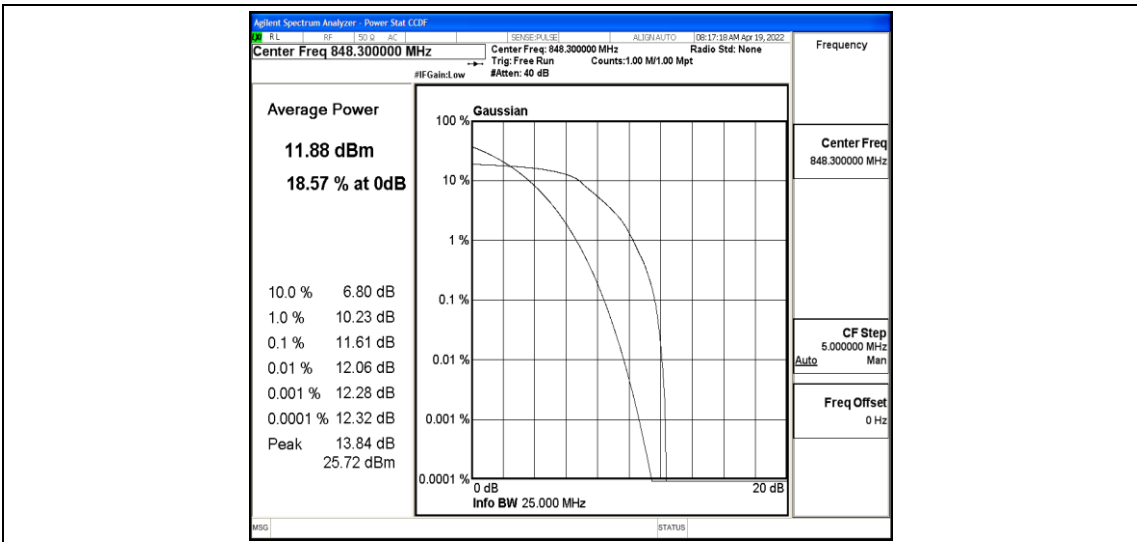

Test Graphs

Band5-1.4MHz-QPSK-20643-6-0-Low-10.56-<=13-PASS

Band5-1.4MHz-16QAM-20407-6-0-Low-11.96-<=13-PASS

Band5-1.4MHz-16QAM-20525-6-0-Low-10.34-<=13-PASS

Band5-1.4MHz-16QAM-20643-6-0-Low-11.61-<=13-PASS