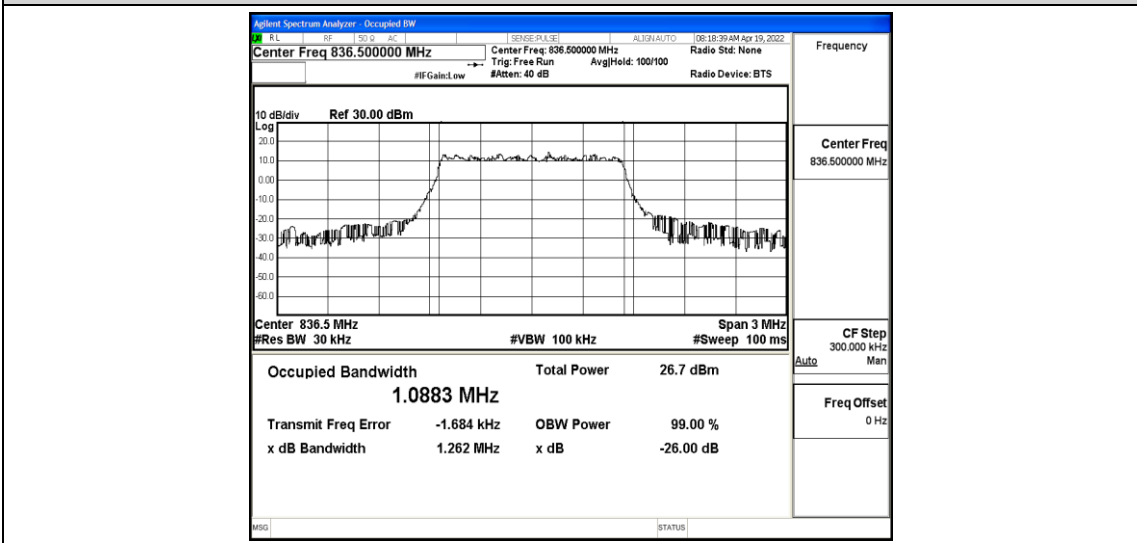

Test Graphs

Band5-1.4MHz-QPSK-20407-6-0-Low-1.0870-1.271-PASS

Band5-1.4MHz-QPSK-20525-6-0-Low-1.0883-1.253-PASS

Band5-1.4MHz-QPSK-20643-6-0-High-1.1012-1.295-PASS

Band5-1.4MHz-16QAM-20407-6-0-Low-1.0932-1.273-PASS