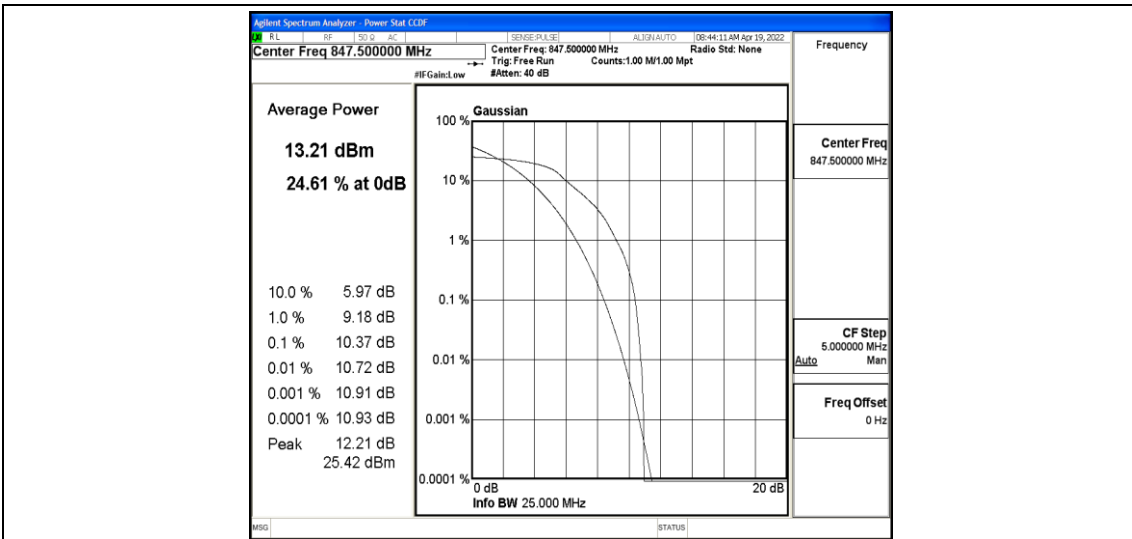

Band5-3MHz-QPSK-20525-6-0-Low-9.83-<=13-PASS