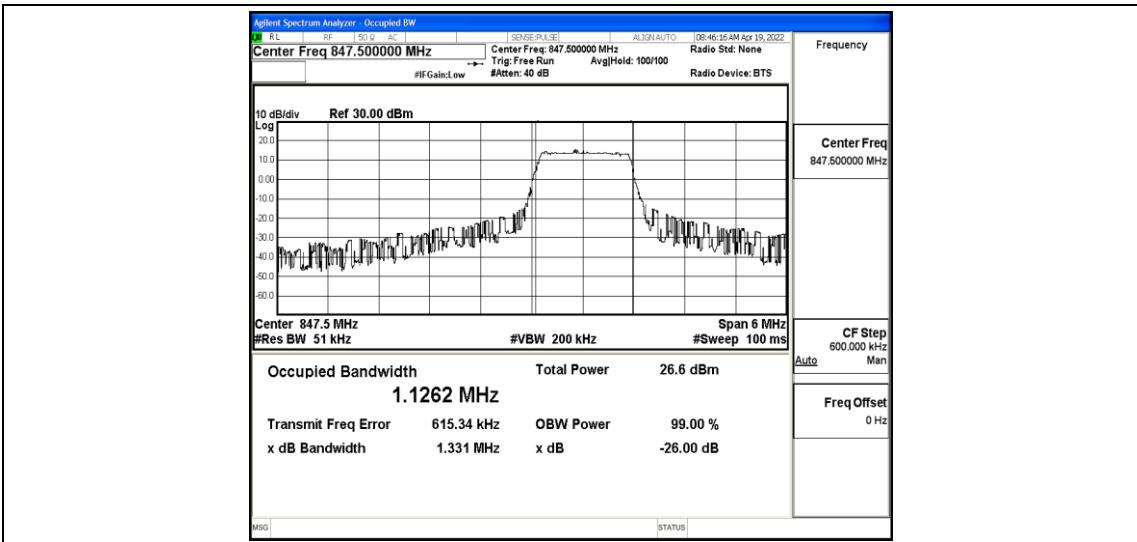

Band5-3MHz-16QAM-20635-6-0-High-1.1262-1.331-PASS