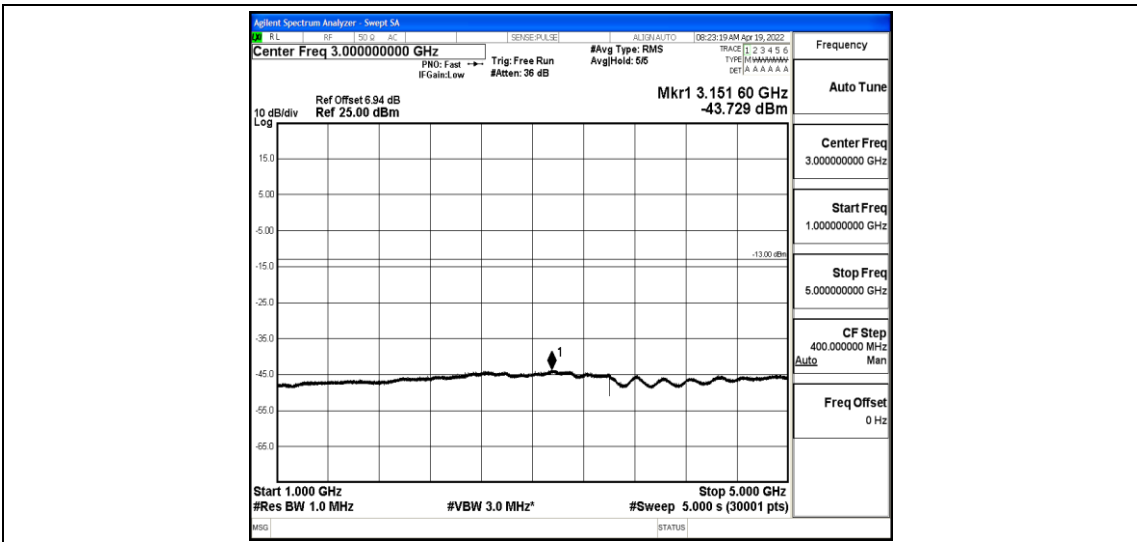

Band5-1.4MHz-16QAM-20407-1-0-Low-1000-5000--43.73-PASS