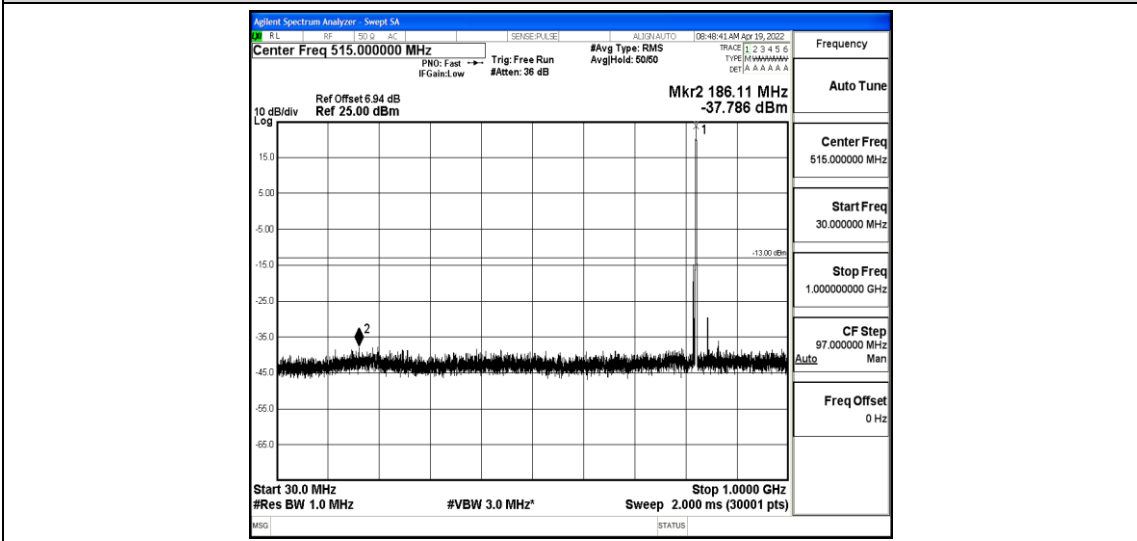

Band5-1.4MHz-16QAM-20643-1-0-High-30-1000--37.38-PASS

Band5-1.4MHz-16QAM-20643-1-0-High-1000-5000--41.99-PASS

Band5-1.4MHz-16QAM-20643-1-0-High-5000-12000--58.99-PASS

Band5-1.4MHz-16QAM-20643-1-0-High-12000-26500--44.23-PASS