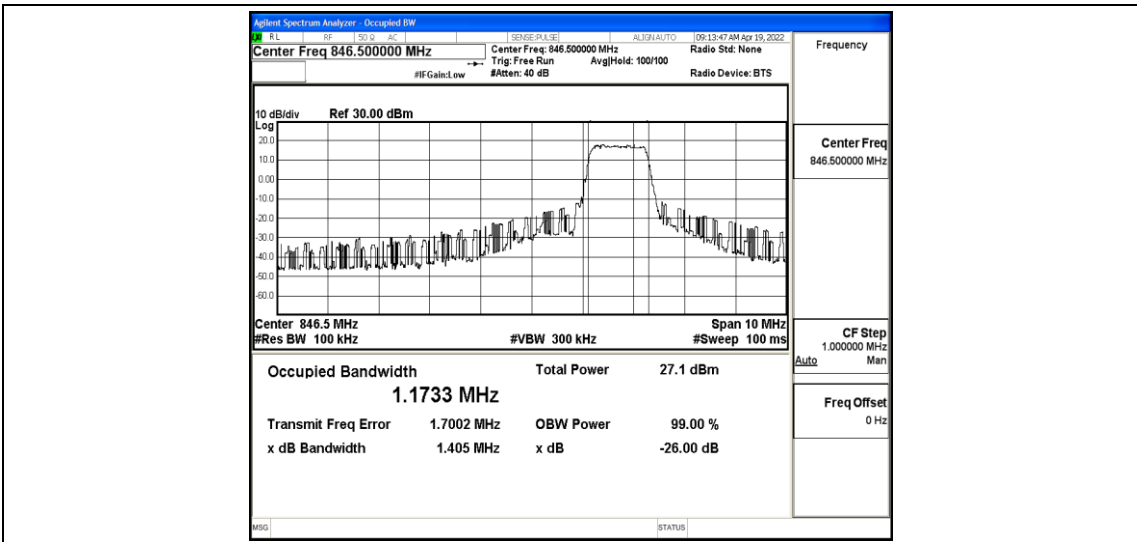

Band5-5MHz-16QAM-20625-6-0-High-1.1733-1.405-PASS