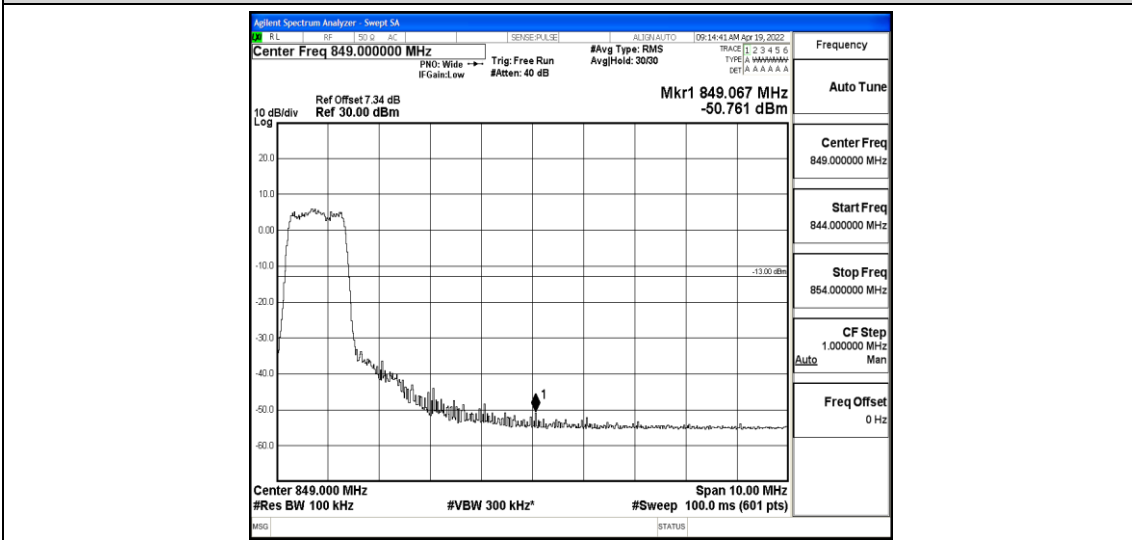

Band5-3MHz-16QAM-20415-6-0-Low--40.24-PASS

Band5-3MHz-16QAM-20635-6-0-Low--46.25-PASS

Band5-5MHz-QPSK-20425-6-0-Low--35.29-PASS

Band5-5MHz-QPSK-20625-6-0-Low--51.55-PASS

Band5-5MHz-16QAM-20425-6-0-Low--34.52-PASS