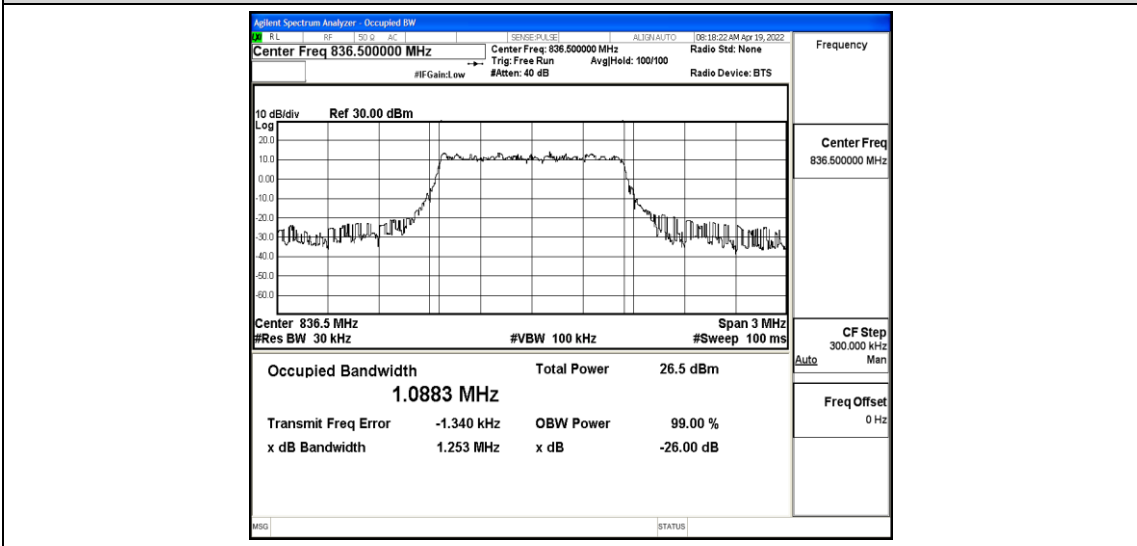

Band5-1.4MHz-QPSK-20525-6-0-Low-1.0883-1.253-PASS