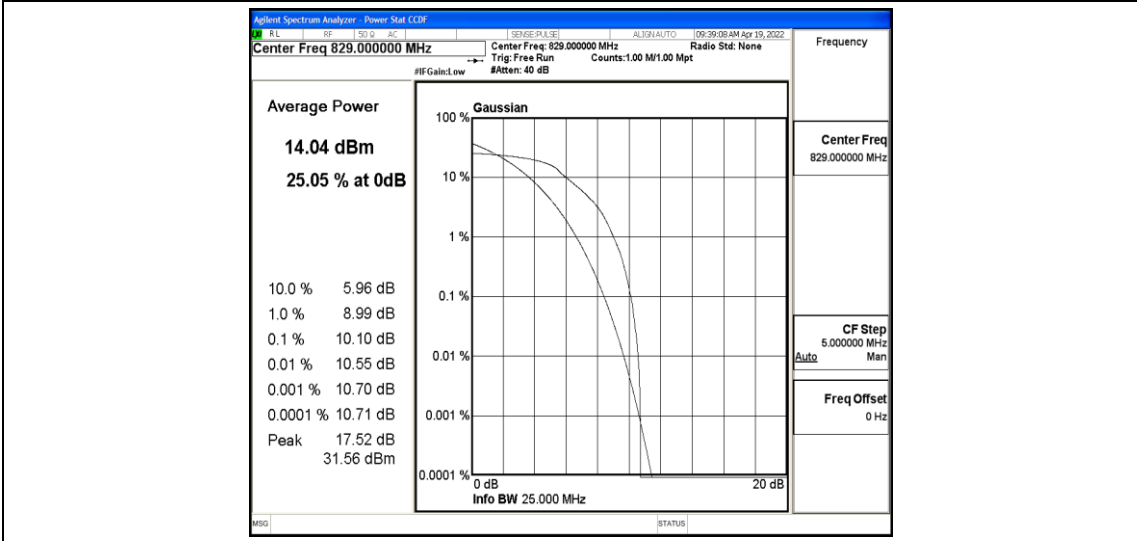

Band5-5MHz-16QAM-20625-6-0-Low-9.49-<=13-PASS