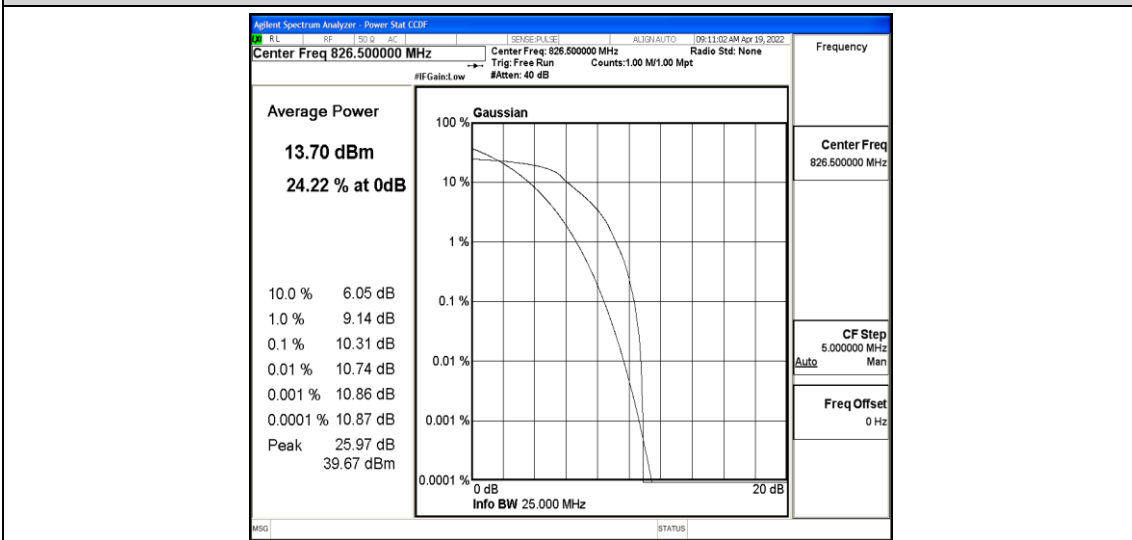

Band5-3MHz-16QAM-20635-6-0-Low-12.04-<=13-PASS