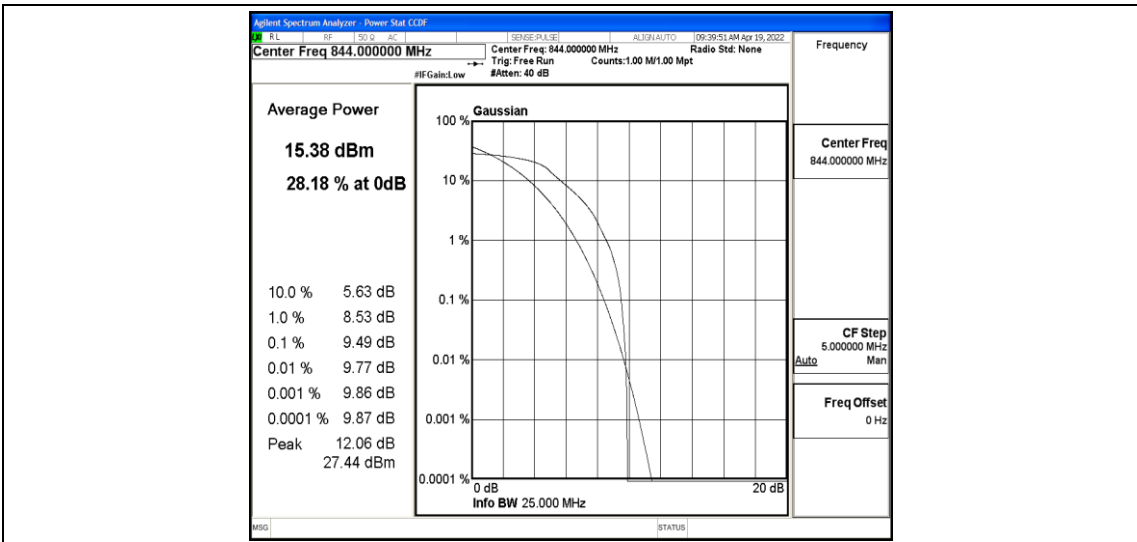

Band5-5MHz-16QAM-20525-6-0-Low-10.38-<=13-PASS

Band5-5MHz-16QAM-20625-6-0-Low-9.49-<=13-PASS

Band5-10MHz-QPSK-20450-6-0-Low-10.10-<=13-PASS

Band5-10MHz-QPSK-20525-6-0-Low-9.32-<=13-PASS

Band5-10MHz-QPSK-20600-6-0-Low-9.49-<=13-PASS