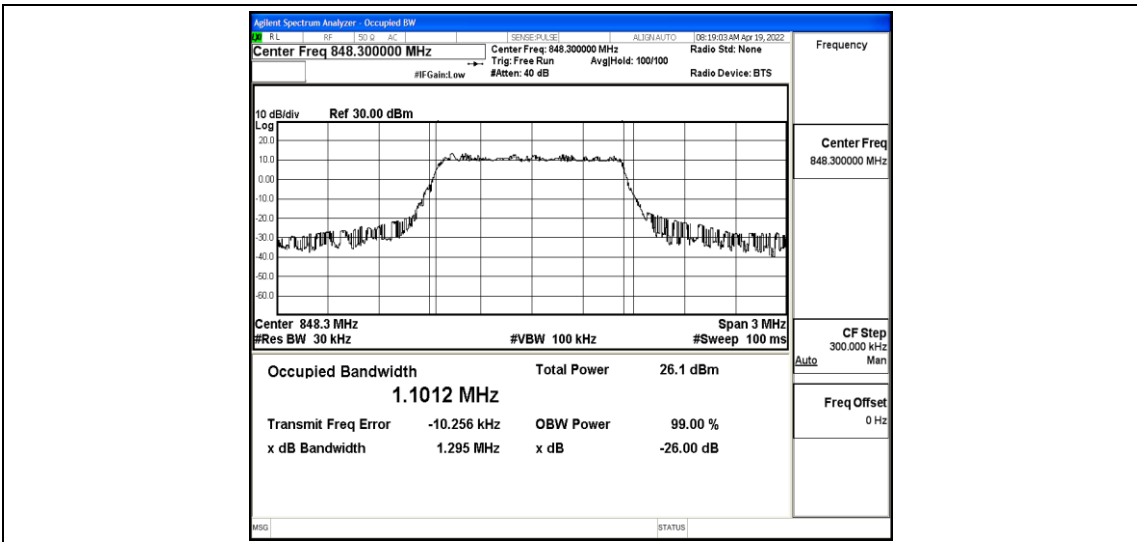

Band5-1.4MHz-QPSK-20643-6-0-High-1.1012-1.295-PASS