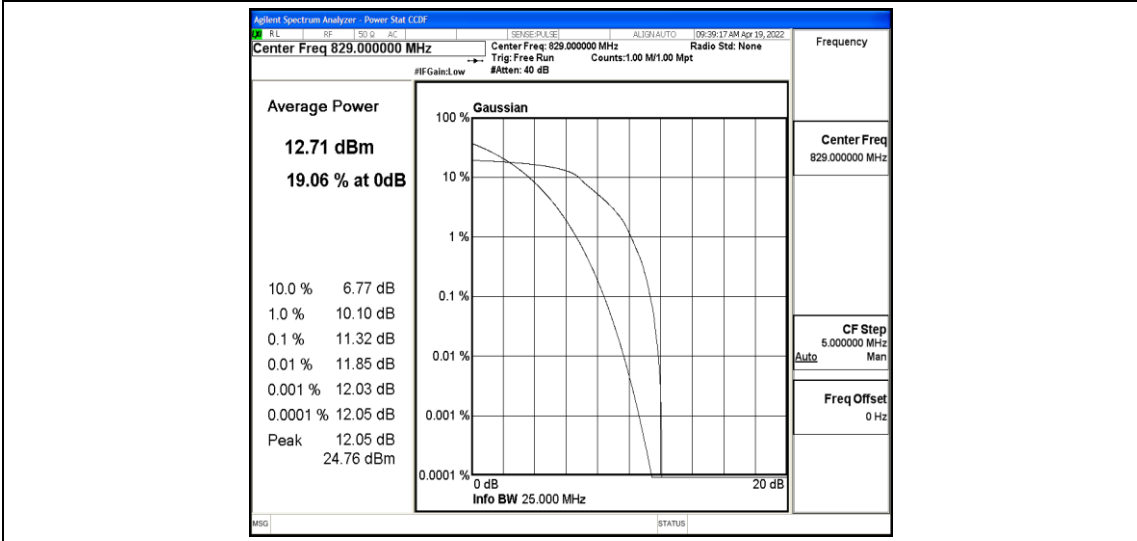

Band5-5MHz-16QAM-20525-6-0-Low-10.38-<=13-PASS

Band5-5MHz-16QAM-20625-6-0-Low-9.49-<=13-PASS

Band5-10MHz-QPSK-20450-6-0-Low-10.10-<=13-PASS

Band5-10MHz-QPSK-20525-6-0-Low-9.32-<=13-PASS

Band5-10MHz-QPSK-20600-6-0-Low-9.49-<=13-PASS