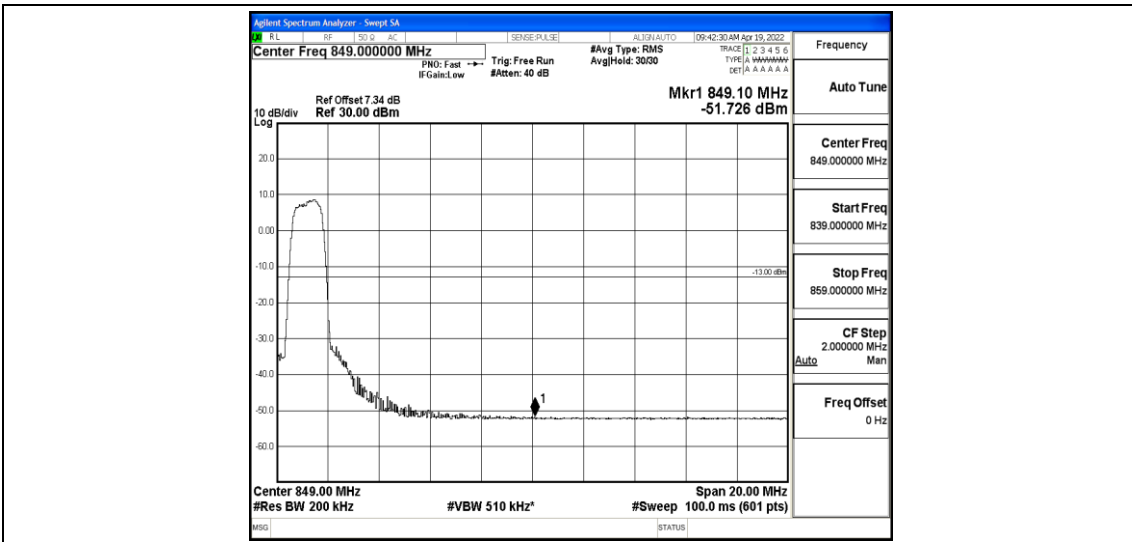

Band5-10MHz-QPSK-20600-6-0-Low--51.73-PASS