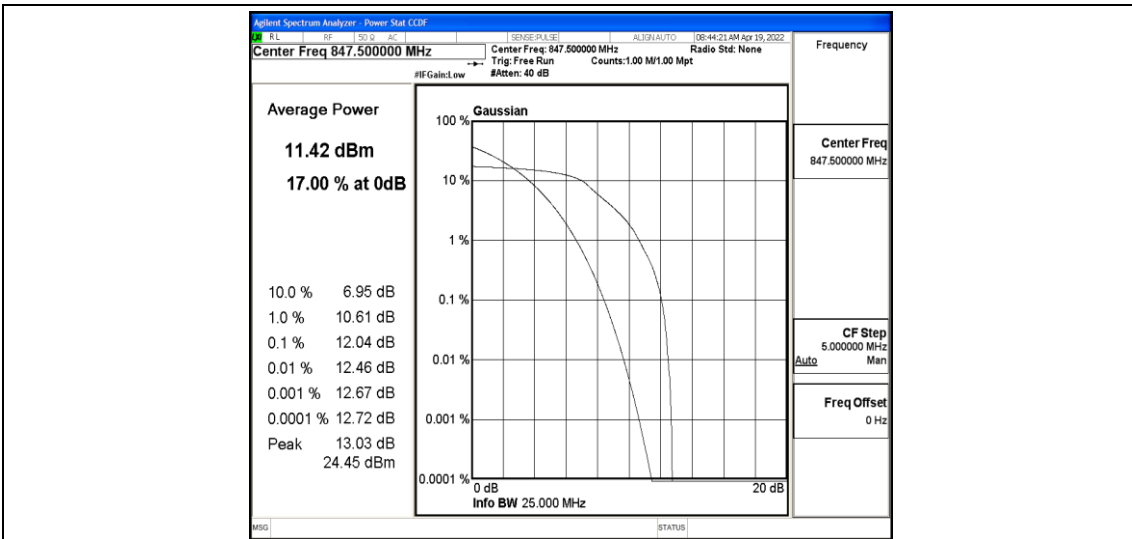

Band5-3MHz-QPSK-20415-6-0-Low-10.66-<=13-PASS

Band5-3MHz-QPSK-20525-6-0-Low-9.83-<=13-PASS

Band5-3MHz-QPSK-20635-6-0-Low-10.37-<=13-PASS

Band5-3MHz-16QAM-20415-6-0-Low-9.58-<=13-PASS

Band5-3MHz-16QAM-20525-6-0-Low-11.14-<=13-PASS