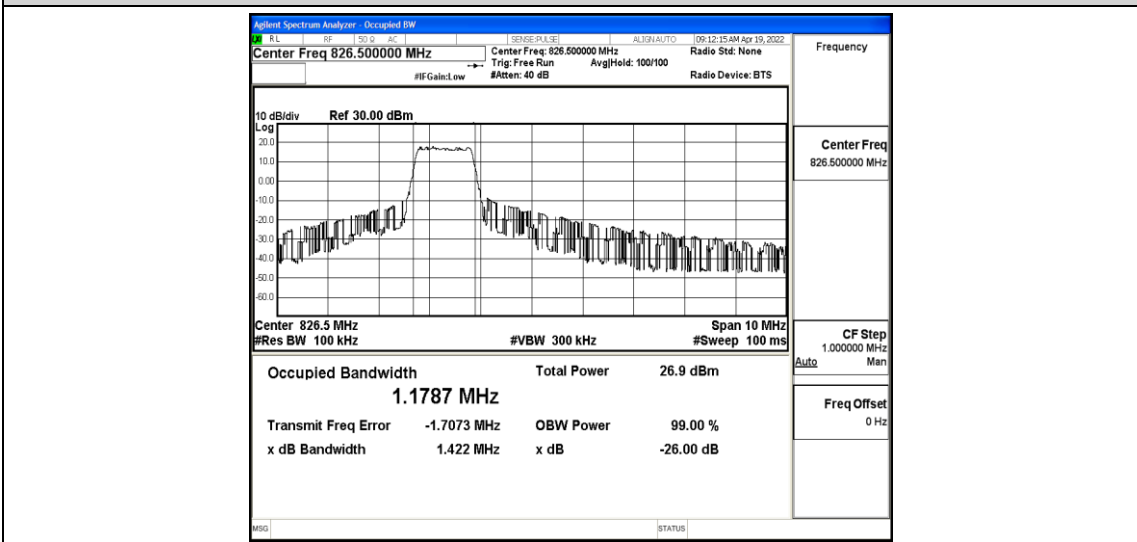

Band5-5MHz-QPSK-20425-6-0-Low-1.1787-1.422-PASS