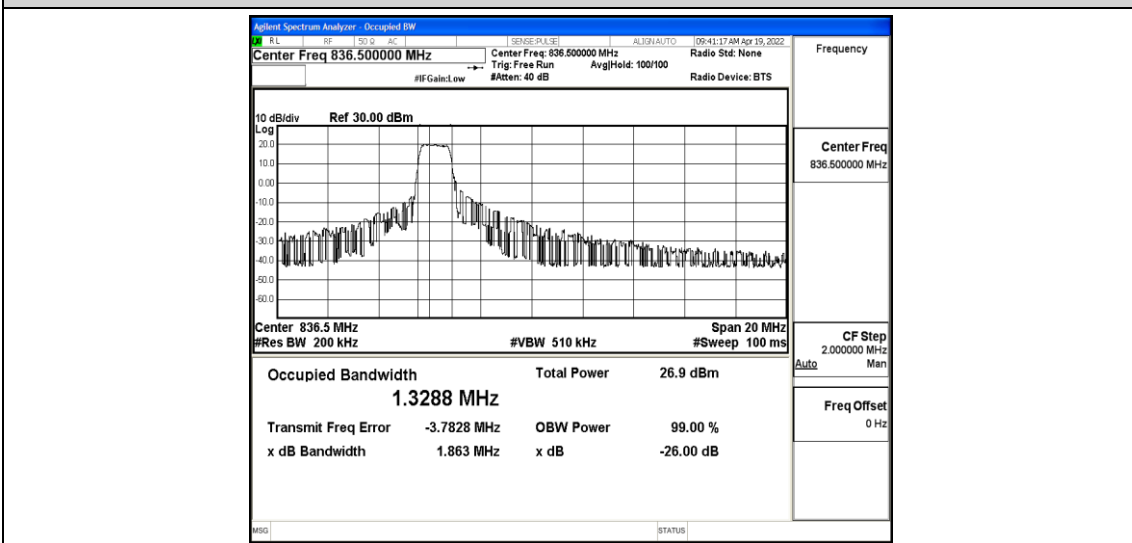

Band5-10MHz-16QAM-20525-6-0-Low-1.3288-1.863-PASS