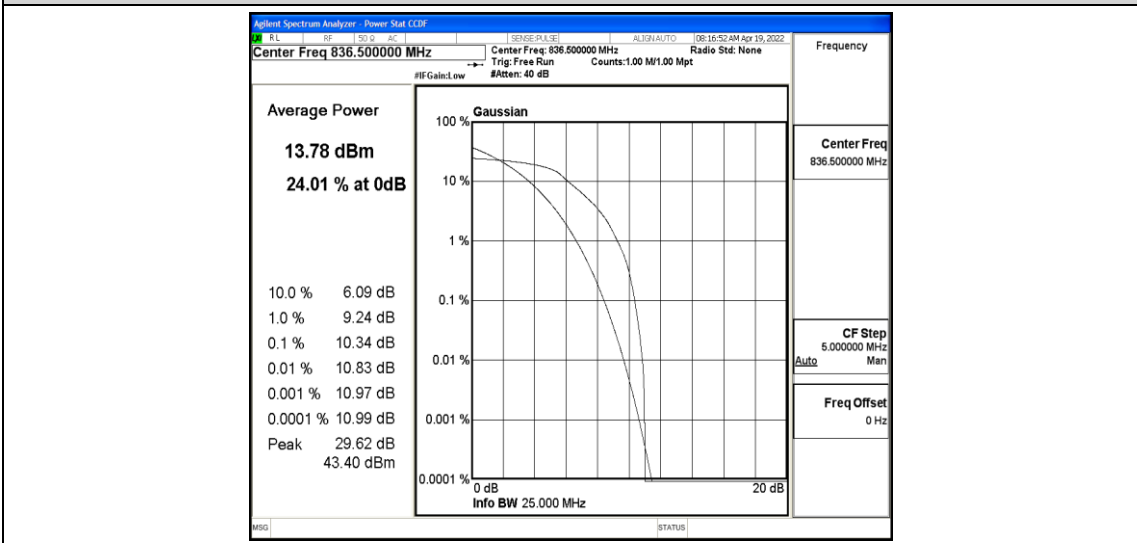

Test Graphs

Band5-1.4MHz-QPSK-20643-6-0-Low-10.56-<=13-PASS

Band5-1.4MHz-16QAM-20407-6-0-Low-11.96-<=13-PASS

Band5-1.4MHz-16QAM-20525-6-0-Low-10.34-<=13-PASS

Band5-1.4MHz-16QAM-20643-6-0-Low-11.61-<=13-PASS