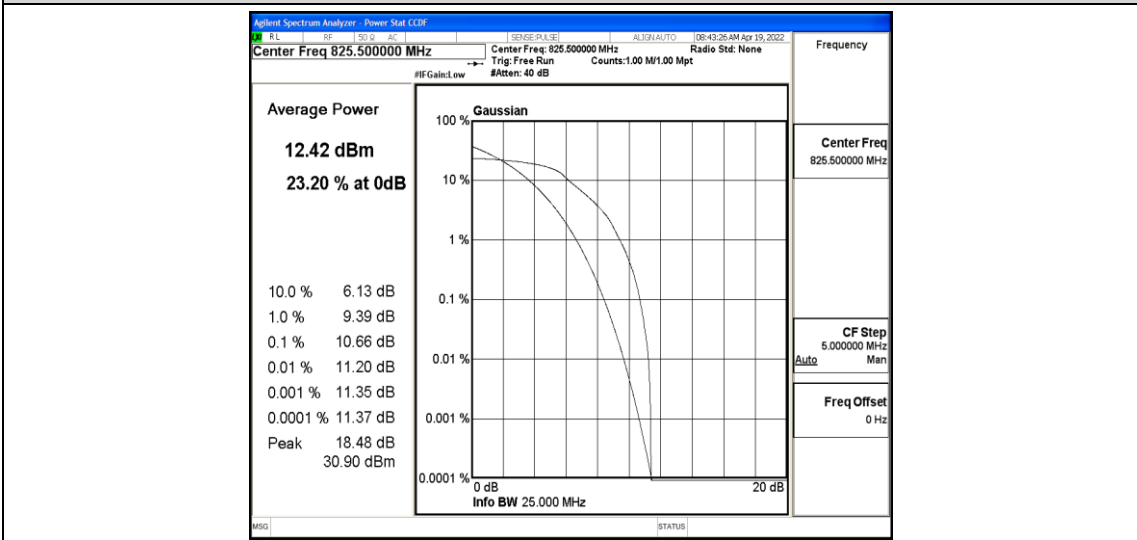

Test Graphs

Band5-1.4MHz-QPSK-20643-6-0-Low-10.56-<=13-PASS

Band5-1.4MHz-16QAM-20407-6-0-Low-11.96-<=13-PASS

Band5-1.4MHz-16QAM-20525-6-0-Low-10.34-<=13-PASS

Band5-1.4MHz-16QAM-20643-6-0-Low-11.61-<=13-PASS