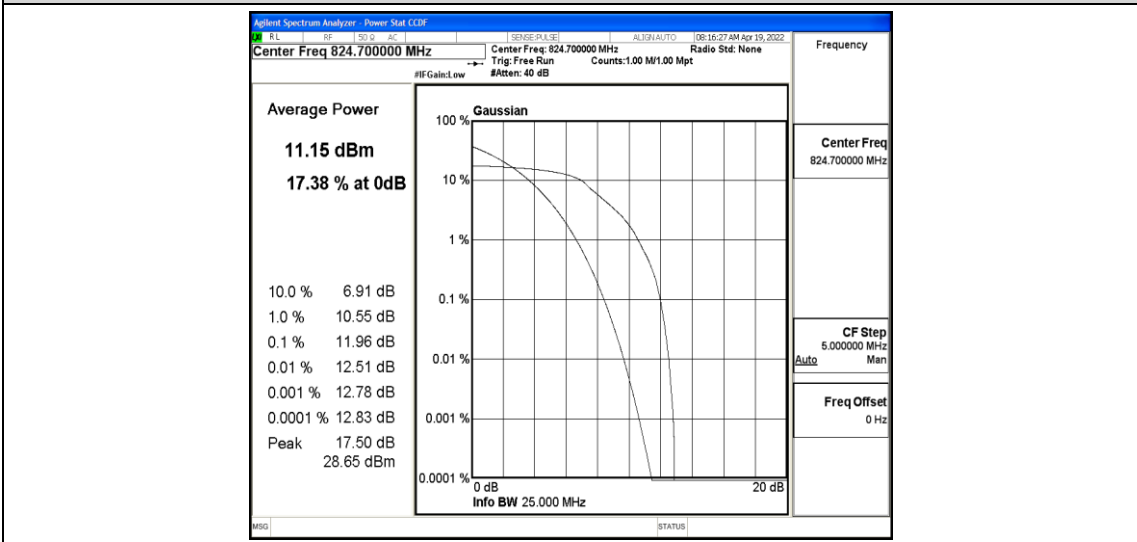

Band5-1.4MHz-QPSK-20643-6-0-Low-10.56-<=13-PASS