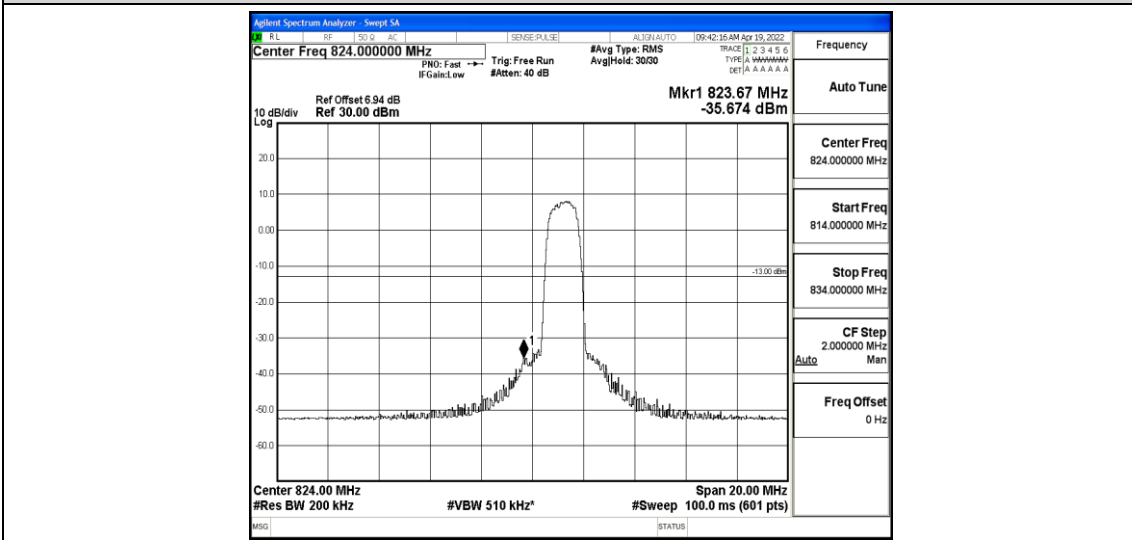

Band5-10MHz-16QAM-20450-6-0-Low--35.67-PASS