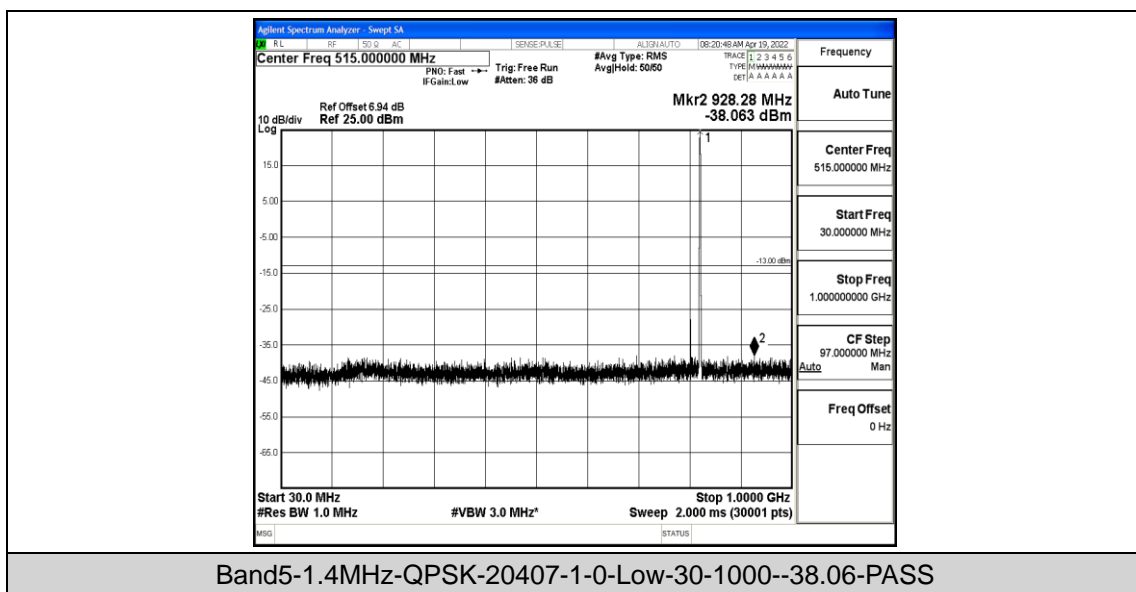

Band 5	10MHz	20600	QPSK	1	0	High	12000	26500	-44	PASS
Band 5	10MHz	20450	16QAM	1	0	Low	30	1000	-37.24	PASS
Band 5	10MHz	20450	16QAM	1	0	Low	1000	5000	-42.83	PASS
Band 5	10MHz	20450	16QAM	1	0	Low	5000	12000	-59.38	PASS
Band 5	10MHz	20450	16QAM	1	0	Low	12000	26500	-44.49	PASS
Band 5	10MHz	20525	16QAM	1	0	Low	30	1000	-36.56	PASS
Band 5	10MHz	20525	16QAM	1	0	Low	1000	5000	-41.77	PASS
Band 5	10MHz	20525	16QAM	1	0	Low	5000	12000	-58.94	PASS
Band 5	10MHz	20525	16QAM	1	0	Low	12000	26500	-44.29	PASS
Band 5	10MHz	20600	16QAM	1	0	High	30	1000	-36.38	PASS
Band 5	10MHz	20600	16QAM	1	0	High	1000	5000	-42.46	PASS
Band 5	10MHz	20600	16QAM	1	0	High	5000	12000	-58.82	PASS
Band 5	10MHz	20600	16QAM	1	0	High	12000	26500	-43.95	PASS

Test Graphs

Band5-1.4MHz-QPSK-20407-1-0-Low-30-1000--38.06-PASS