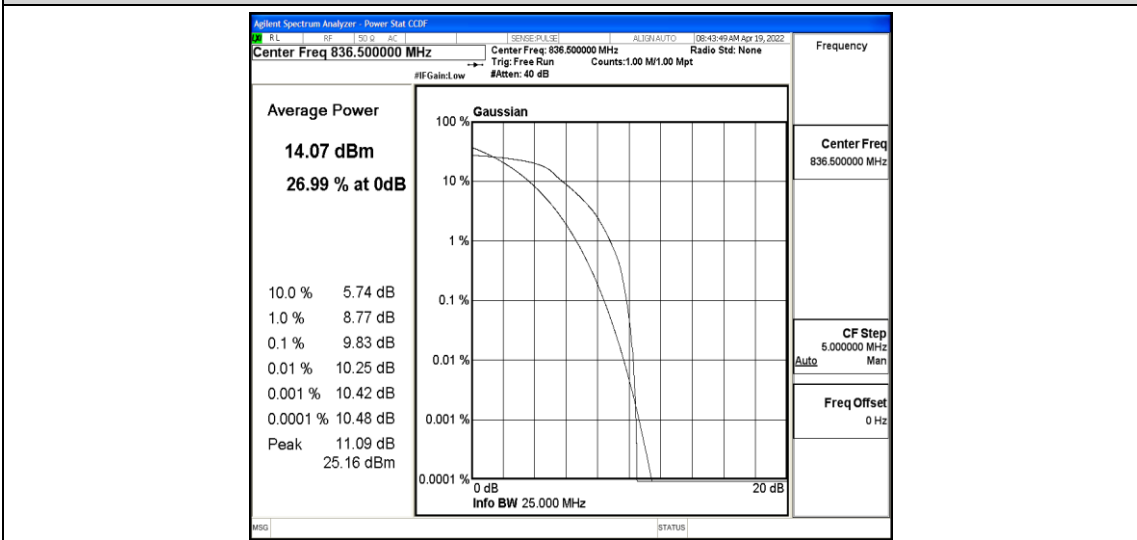

Band5-3MHz-QPSK-20415-6-0-Low-10.66-<=13-PASS