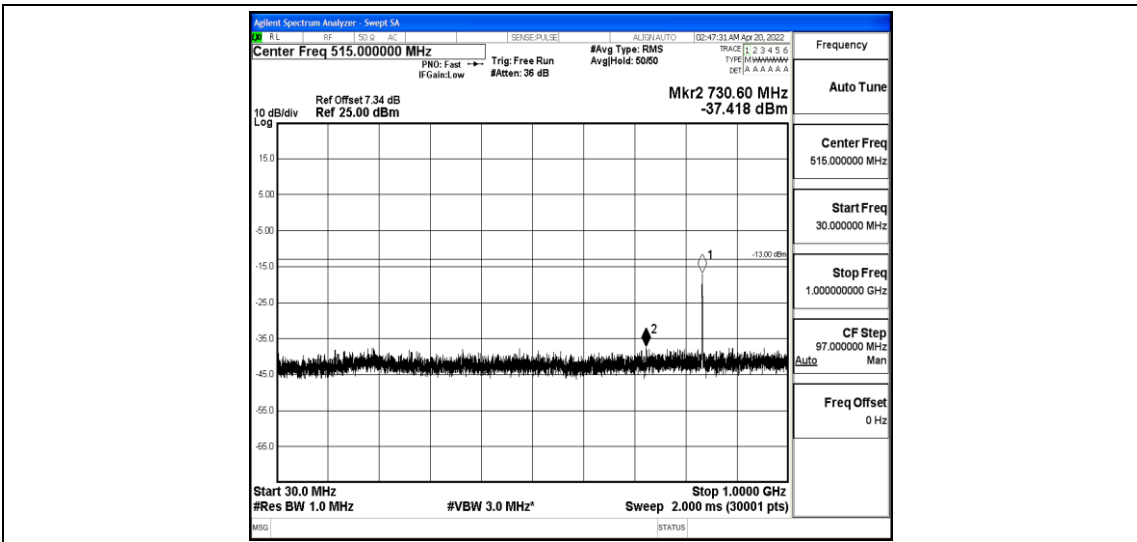

Band5-1.4MHz-16QAM-20407-1-0-Low-30-1000--37.4-PASS

Band5-1.4MHz-16QAM-20407-1-0-Low-1000-5000--43.73-PASS

Band5-1.4MHz-16QAM-20407-1-0-Low-5000-12000--59.42-PASS

Band5-1.4MHz-16QAM-20407-1-0-Low-12000-26500--44.54-PASS