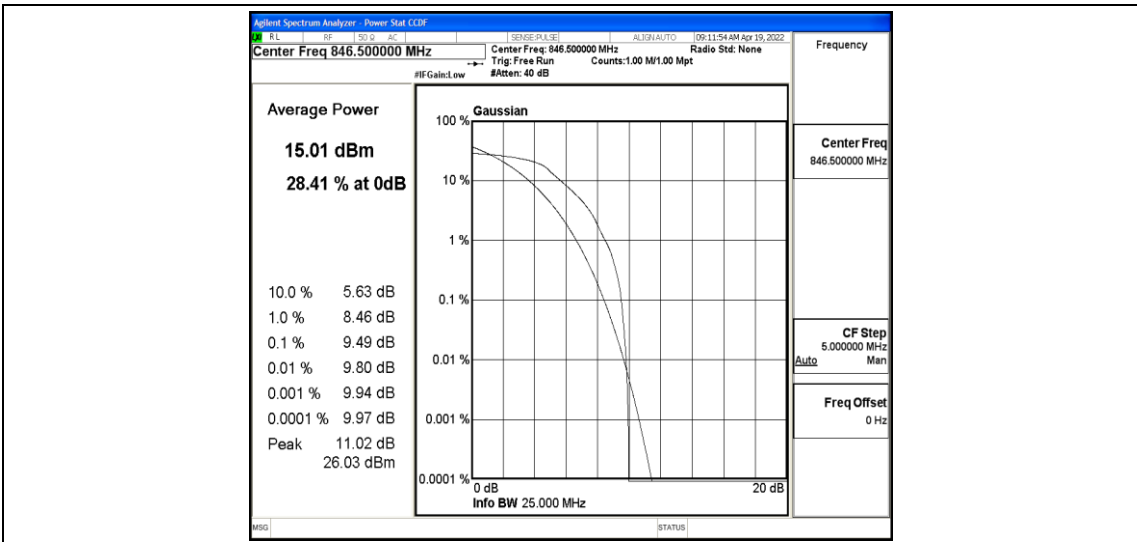

Band5-5MHz-16QAM-20525-6-0-Low-10.38-<=13-PASS