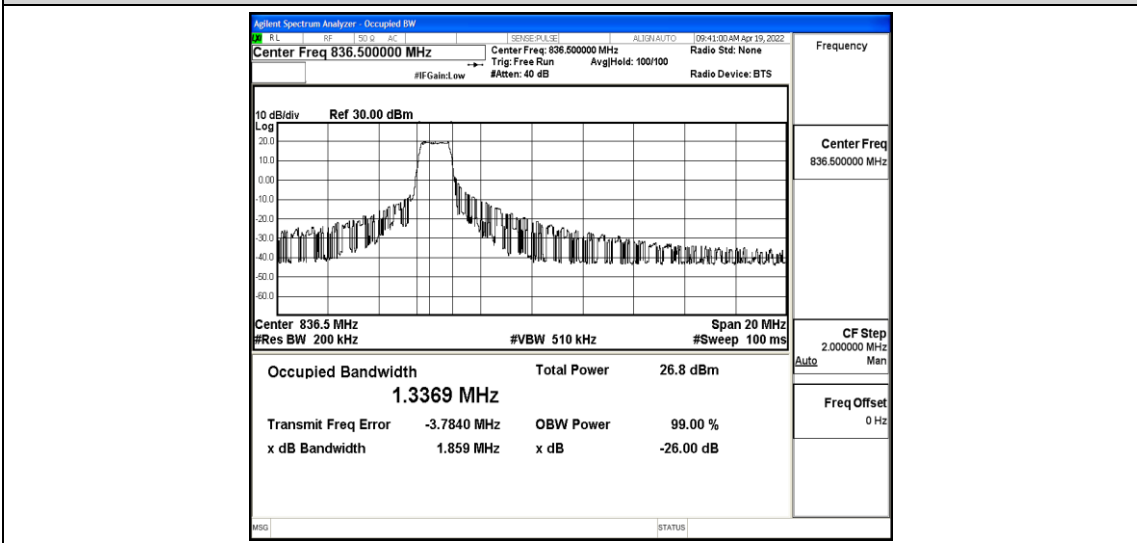

Band5-5MHz-QPSK-20625-6-0-High-1.1973-1.419-PASS

Band5-5MHz-16QAM-20425-6-0-Low-1.1604-1.536-PASS

Band5-5MHz-16QAM-20525-6-0-Low-1.1660-1.559-PASS

Band5-5MHz-16QAM-20625-6-0-High-1.1733-1.405-PASS

Band5-10MHz-QPSK-20450-6-0-Low-1.3436-2.263-PASS