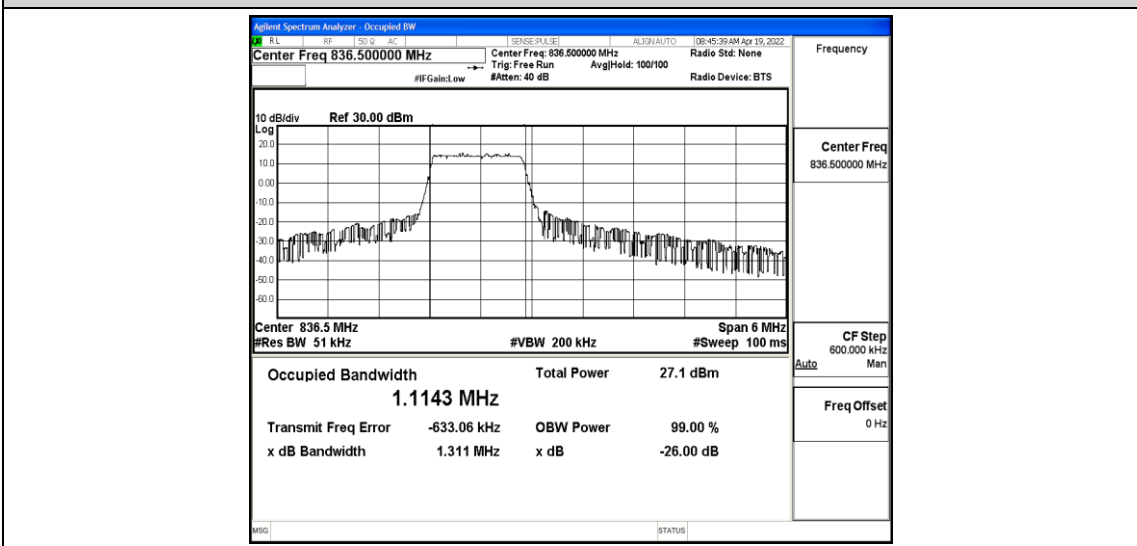

Band5-3MHz-16QAM-20525-6-0-Low-1.1143-1.311-PASS