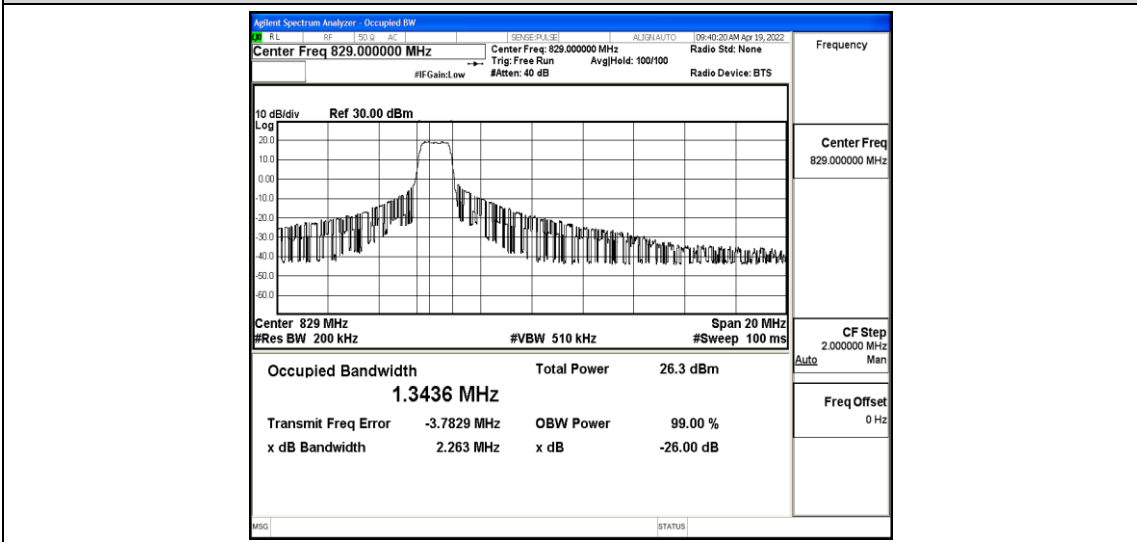

Band5-5MHz-QPSK-20625-6-0-High-1.1973-1.419-PASS

Band5-5MHz-16QAM-20425-6-0-Low-1.1604-1.536-PASS

Band5-5MHz-16QAM-20525-6-0-Low-1.1660-1.559-PASS

Band5-5MHz-16QAM-20625-6-0-High-1.1733-1.405-PASS

Band5-10MHz-QPSK-20450-6-0-Low-1.3436-2.263-PASS