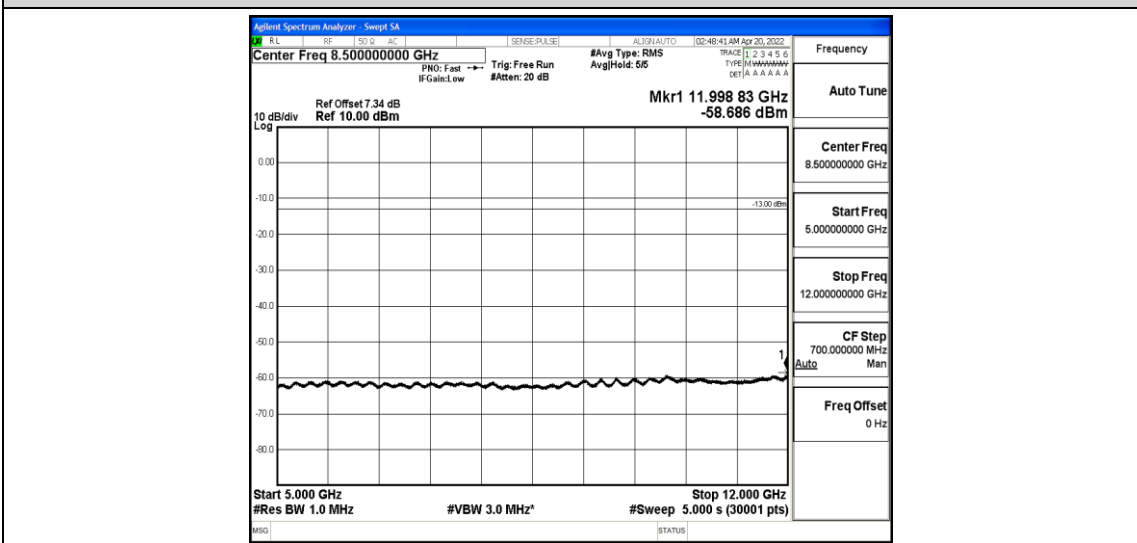

Band5-1.4MHz-16QAM-20525-1-0-Low-5000-12000--58.69-PASS