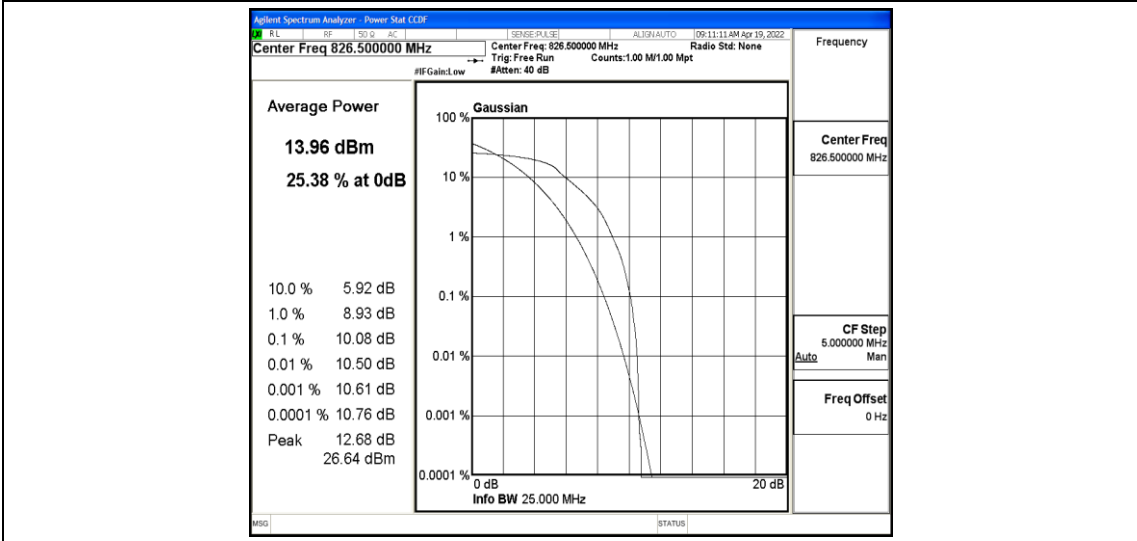

Band5-3MHz-16QAM-20635-6-0-Low-12.04-<=13-PASS

Band5-5MHz-QPSK-20425-6-0-Low-10.31-<=13-PASS

Band5-5MHz-QPSK-20525-6-0-Low-10.44-<=13-PASS

Band5-5MHz-QPSK-20625-6-0-Low-11.32-<=13-PASS

Band5-5MHz-16QAM-20425-6-0-Low-10.08-<=13-PASS