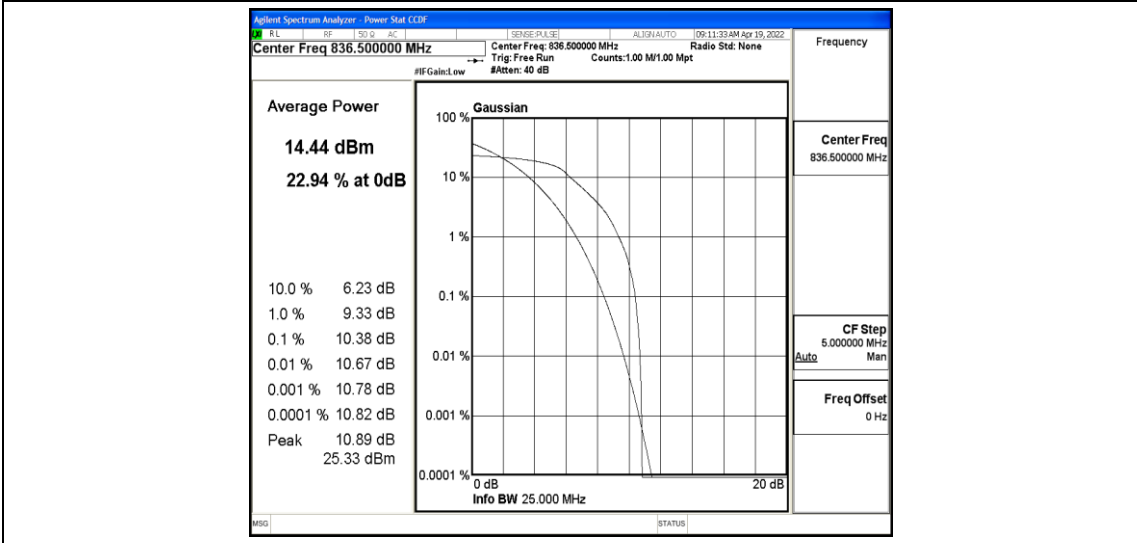

Band5-3MHz-16QAM-20635-6-0-Low-12.04-<=13-PASS

Band5-5MHz-QPSK-20425-6-0-Low-10.31-<=13-PASS

Band5-5MHz-QPSK-20525-6-0-Low-10.44-<=13-PASS

Band5-5MHz-QPSK-20625-6-0-Low-11.32-<=13-PASS

Band5-5MHz-16QAM-20425-6-0-Low-10.08-<=13-PASS