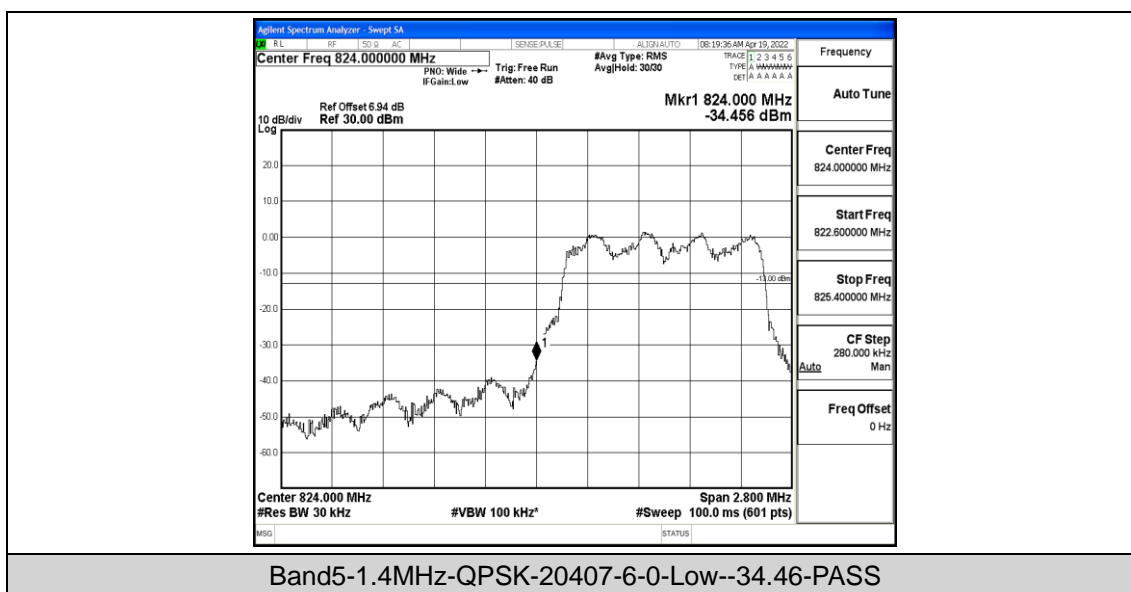

Appendix D: Band Edge for M1

Test Result

Band	Bandwidth	Modulation	Channel	RB Size	RB Start	NB Index	Result(dBm)	Verdict
Band5	1.4MHz	20407	QPSK	6	0	Low	-34.46	PASS
Band5	1.4MHz	20643	QPSK	6	0	Low	-35.09	PASS
Band5	1.4MHz	20407	16QAM	6	0	Low	-35.77	PASS
Band5	1.4MHz	20643	16QAM	6	0	Low	-38.06	PASS
Band5	3MHz	20415	QPSK	6	0	Low	-37.86	PASS
Band5	3MHz	20635	QPSK	6	0	Low	-47.40	PASS
Band5	3MHz	20415	16QAM	6	0	Low	-40.24	PASS
Band5	3MHz	20635	16QAM	6	0	Low	-46.25	PASS
Band5	5MHz	20425	QPSK	6	0	Low	-35.29	PASS
Band5	5MHz	20625	QPSK	6	0	Low	-51.55	PASS
Band5	5MHz	20425	16QAM	6	0	Low	-34.52	PASS
Band5	5MHz	20625	16QAM	6	0	Low	-50.76	PASS
Band5	10MHz	20450	QPSK	6	0	Low	-34.20	PASS
Band5	10MHz	20600	QPSK	6	0	Low	-51.73	PASS
Band5	10MHz	20450	16QAM	6	0	Low	-35.67	PASS
Band5	10MHz	20600	16QAM	6	0	Low	-51.72	PASS

Test Graphs