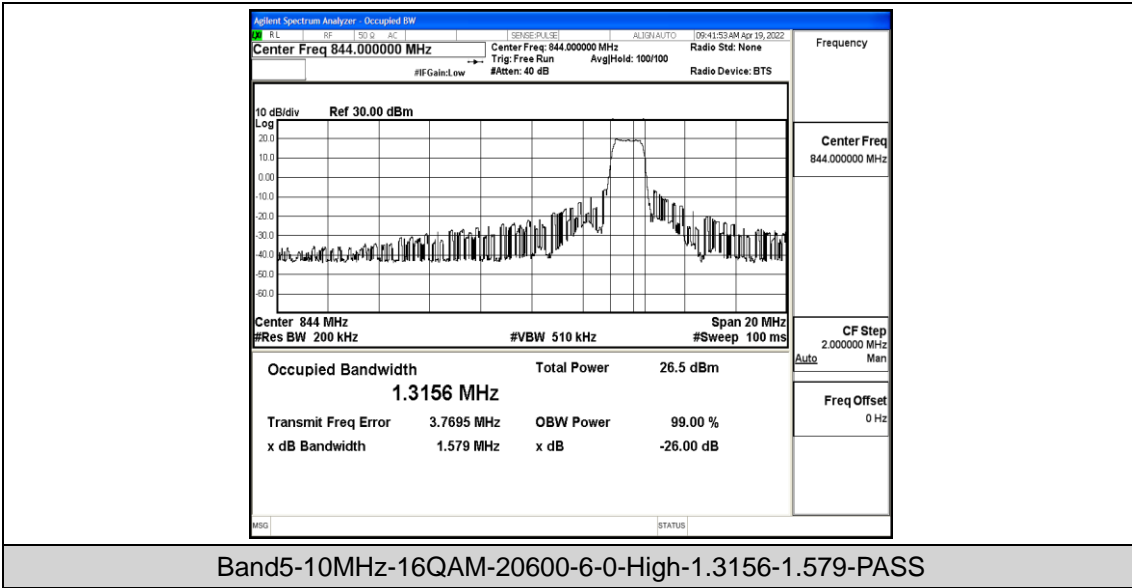

Band5-10MHz-QPSK-20525-6-0-Low-1.3369-1.859-PASS

Band5-10MHz-QPSK-20600-6-0-High-1.3415-1.786-PASS

Band5-10MHz-16QAM-20450-6-0-Low-1.3315-2.222-PASS

Band5-10MHz-16QAM-20525-6-0-Low-1.3288-1.863-PASS

Appendix D: Band Edge for M1