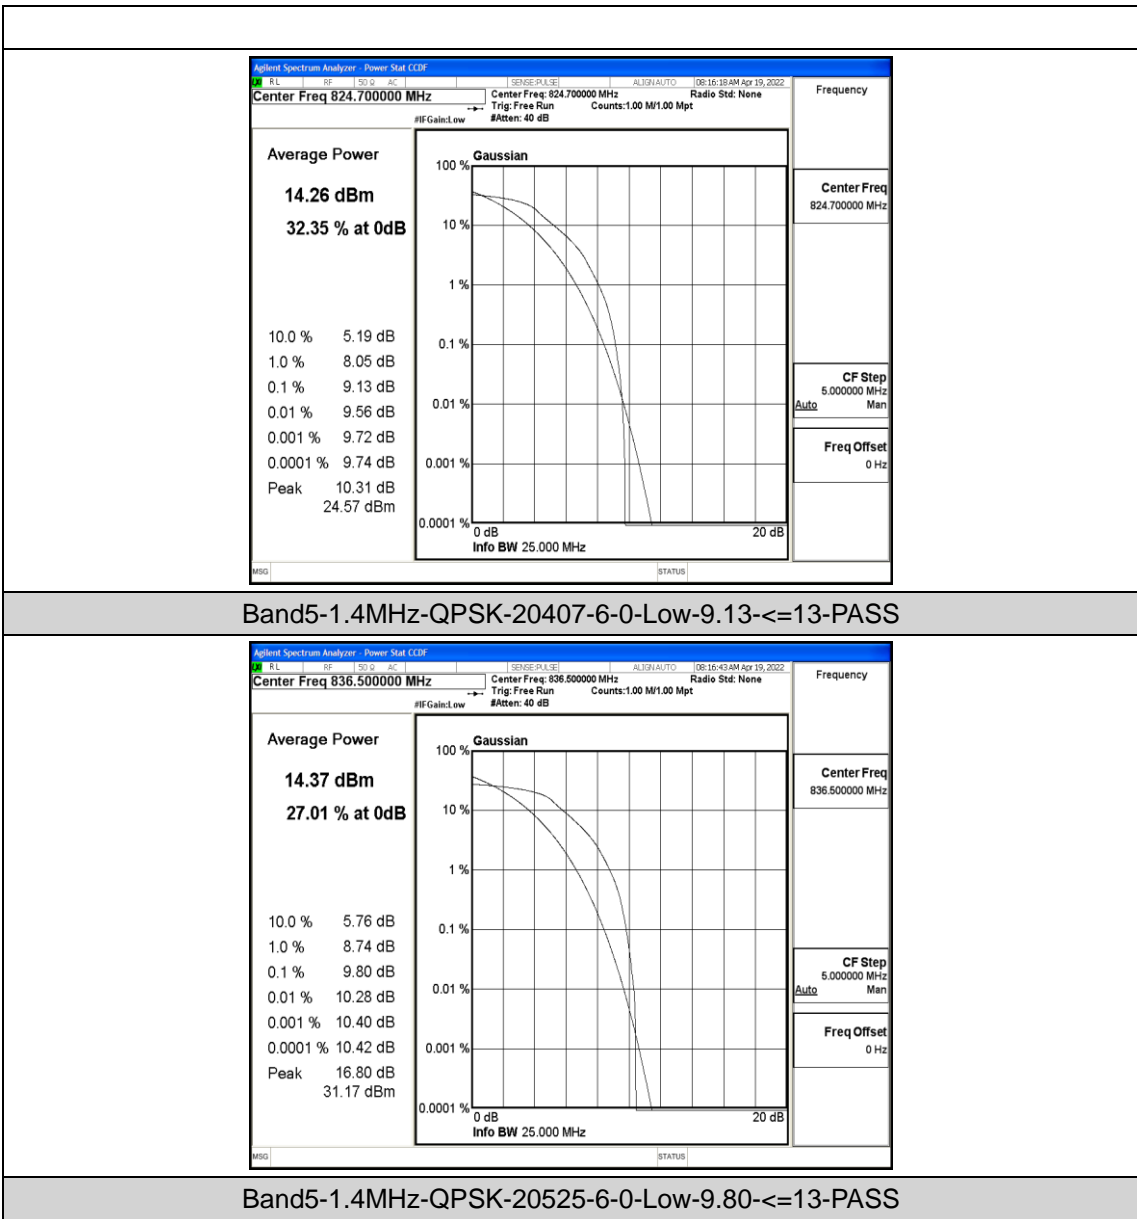

Test Graphs