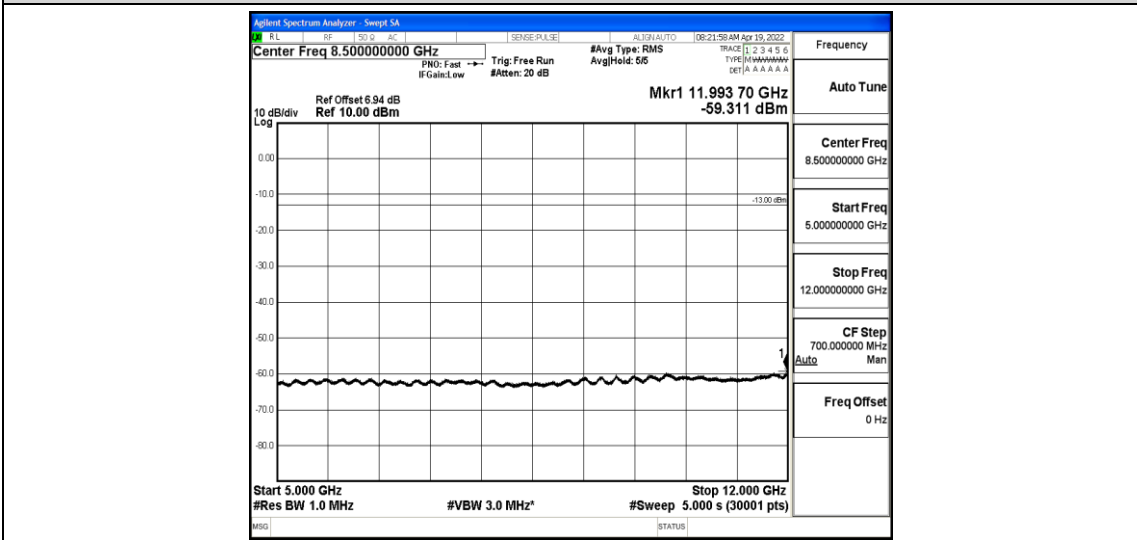

Band5-1.4MHz-QPSK-20407-1-0-Low-5000-12000--59.31-PASS