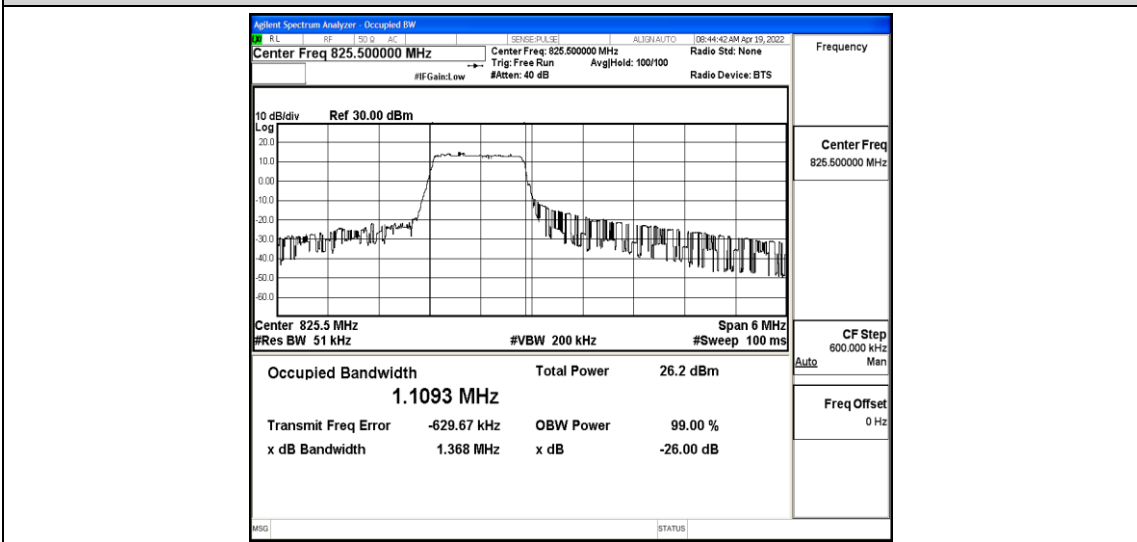

Band5-3MHz-QPSK-20415-6-0-Low-1.1093-1.368-PASS