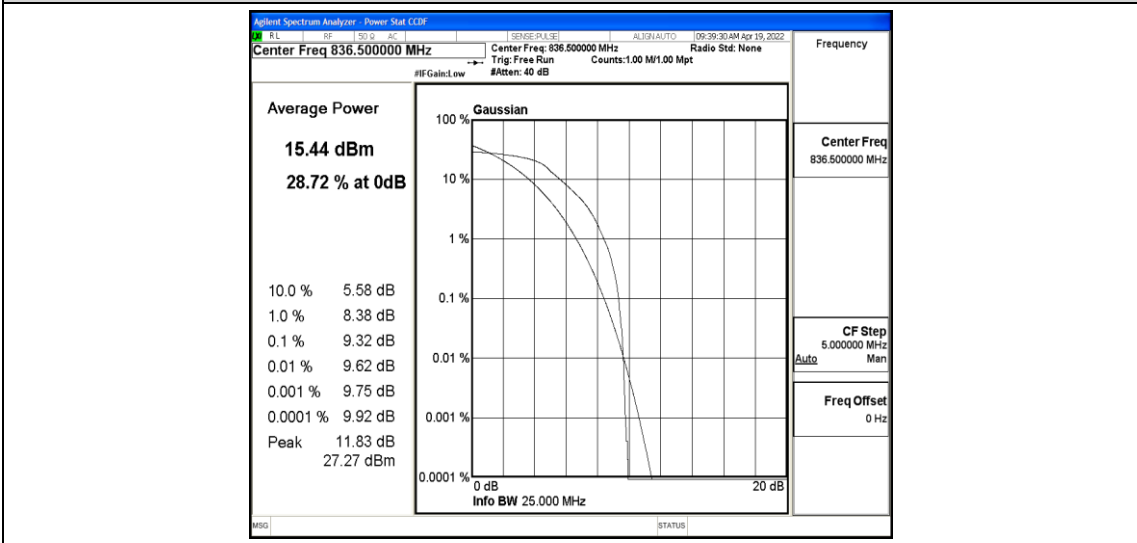

Band5-10MHz-QPSK-20450-6-0-Low-10.10-<=13-PASS