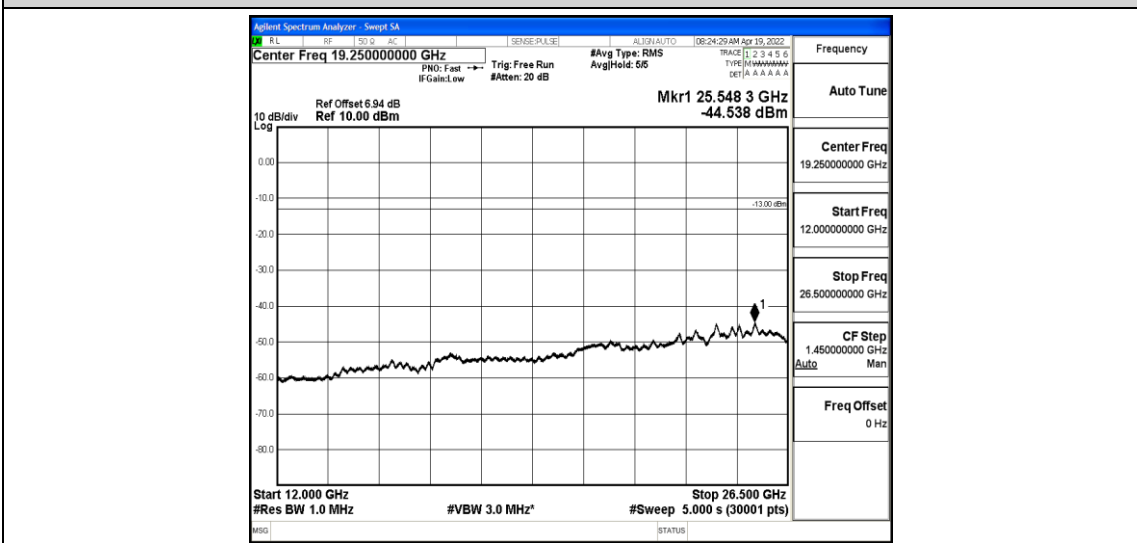

Band5-1.4MHz-16QAM-20407-1-0-Low-12000-26500--44.54-PASS