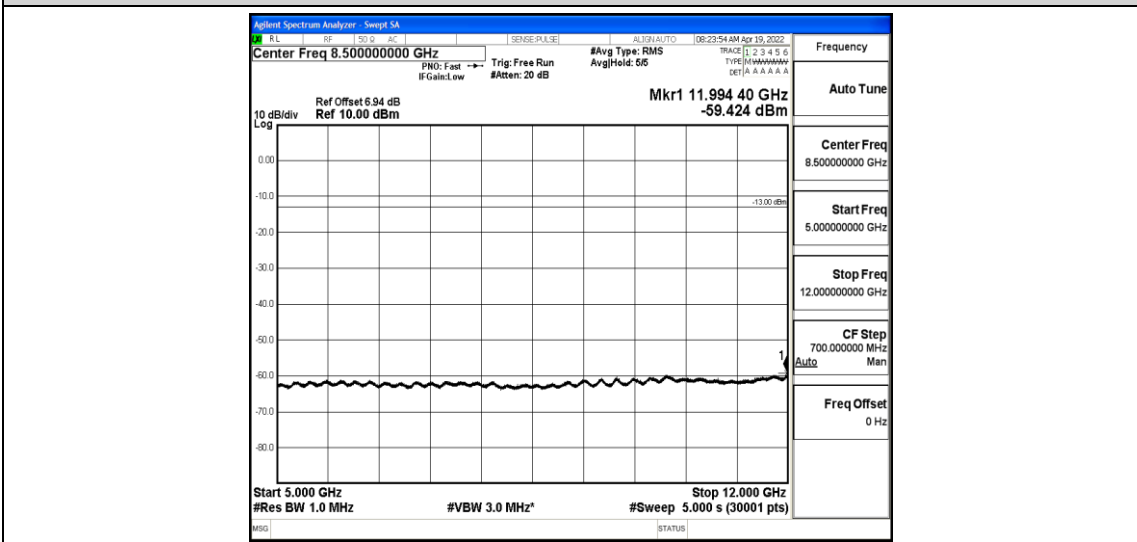

Band5-1.4MHz-16QAM-20407-1-0-Low-5000-12000--59.42-PASS