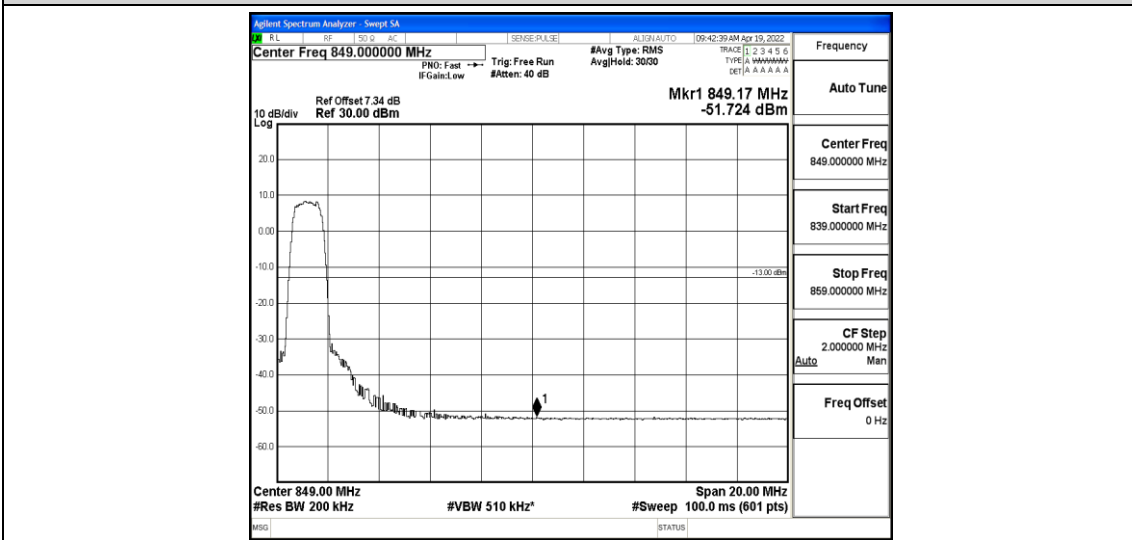

Band5-5MHz-16QAM-20625-6-0-Low--50.76-PASS

Band5-10MHz-QPSK-20450-6-0-Low--34.20-PASS

Band5-10MHz-QPSK-20600-6-0-Low--51.73-PASS

Band5-10MHz-16QAM-20450-6-0-Low--35.67-PASS

Band5-10MHz-16QAM-20600-6-0-Low--51.72-PASS