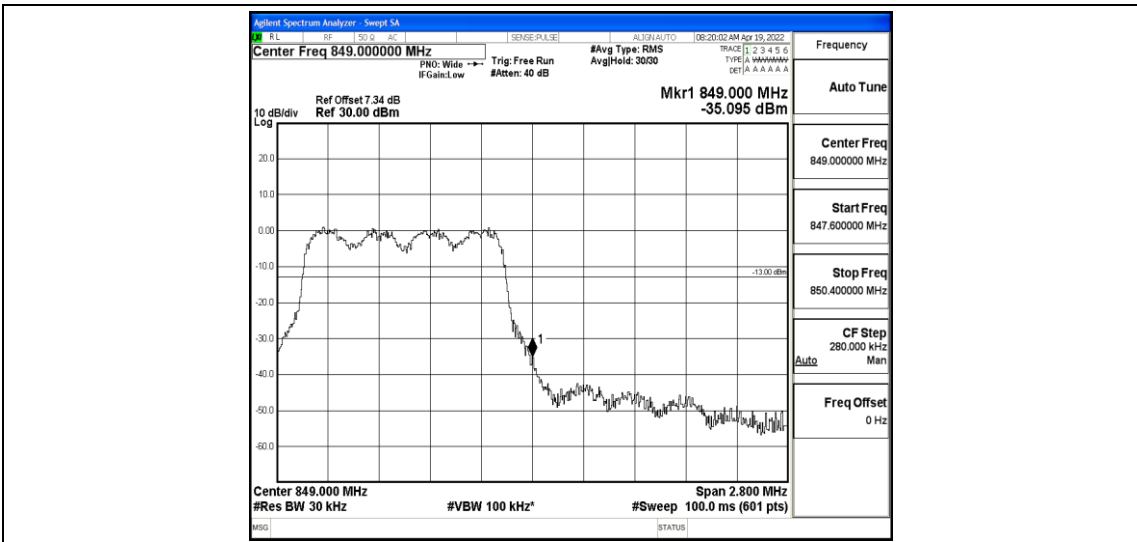

Band5-1.4MHz-QPSK-20643-6-0-Low--35.09-PASS