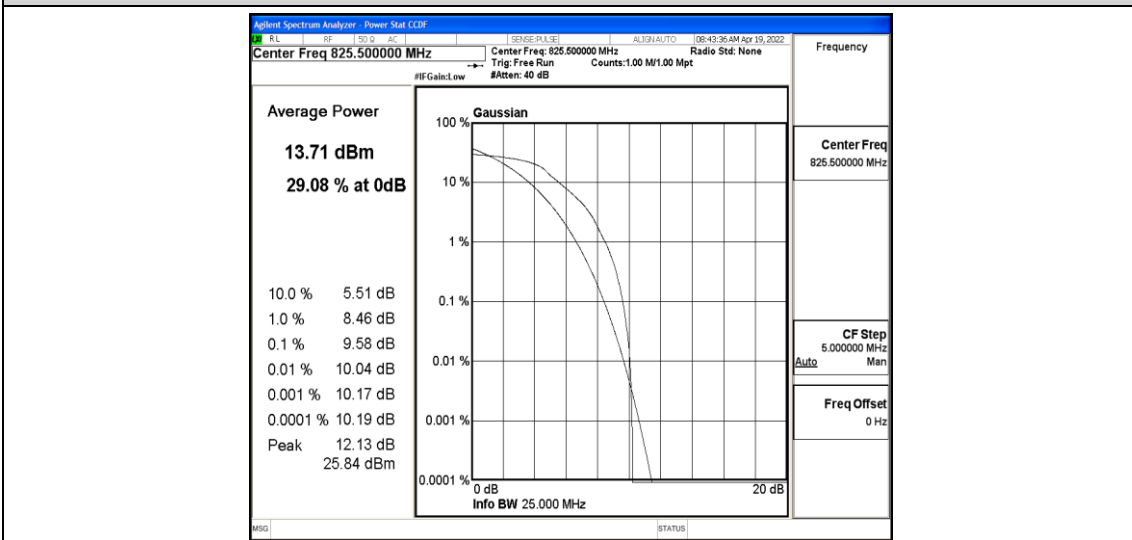

Band5-3MHz-QPSK-20635-6-0-Low-10.37-<=13-PASS