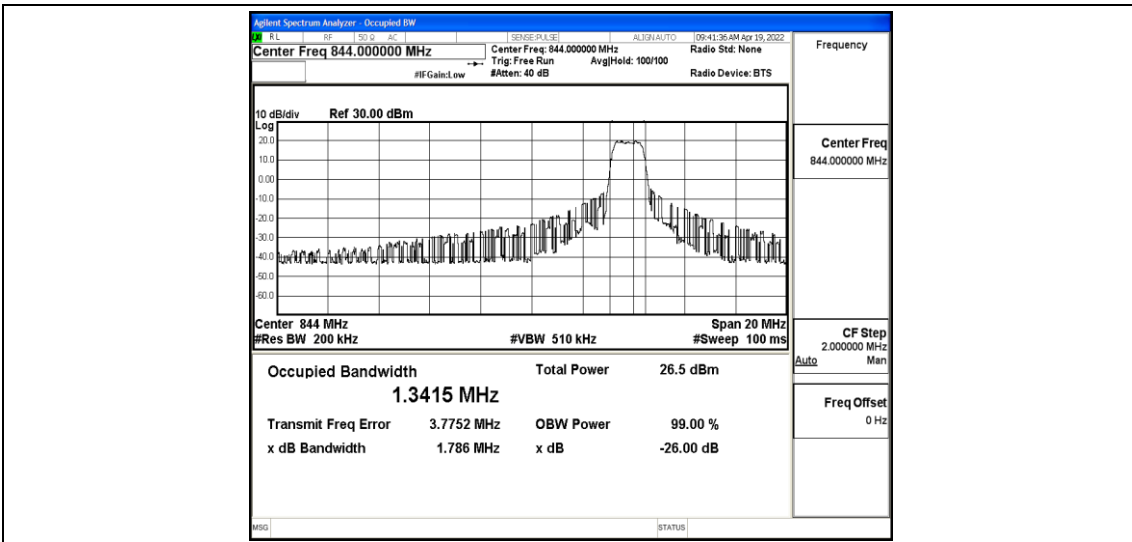

Band5-10MHz-QPSK-20600-6-0-High-1.3415-1.786-PASS