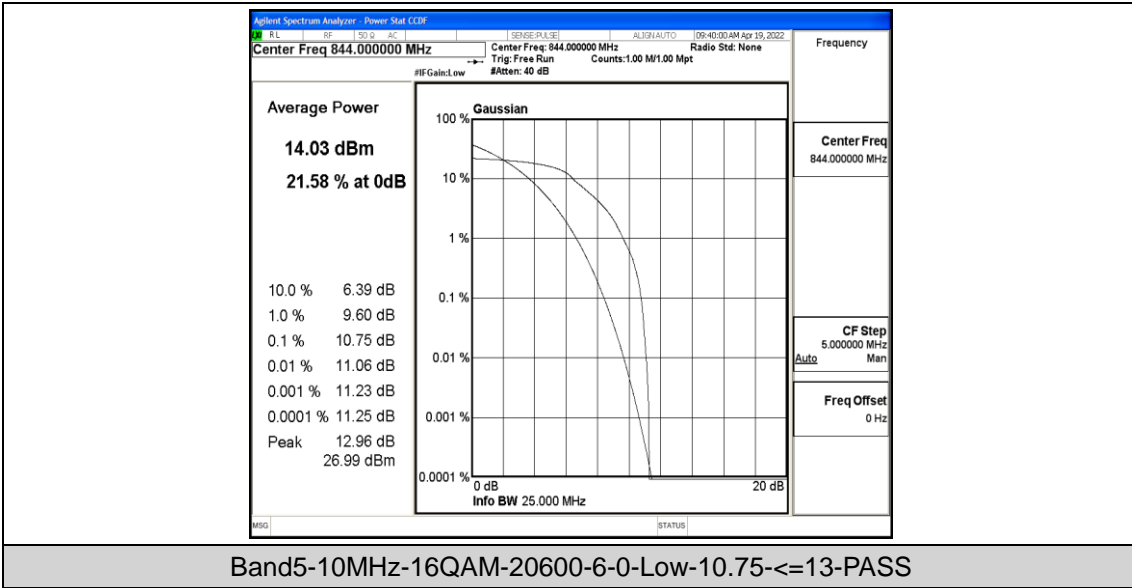

Band5-10MHz-16QAM-20525-6-0-Low-10.49-<=13-PASS