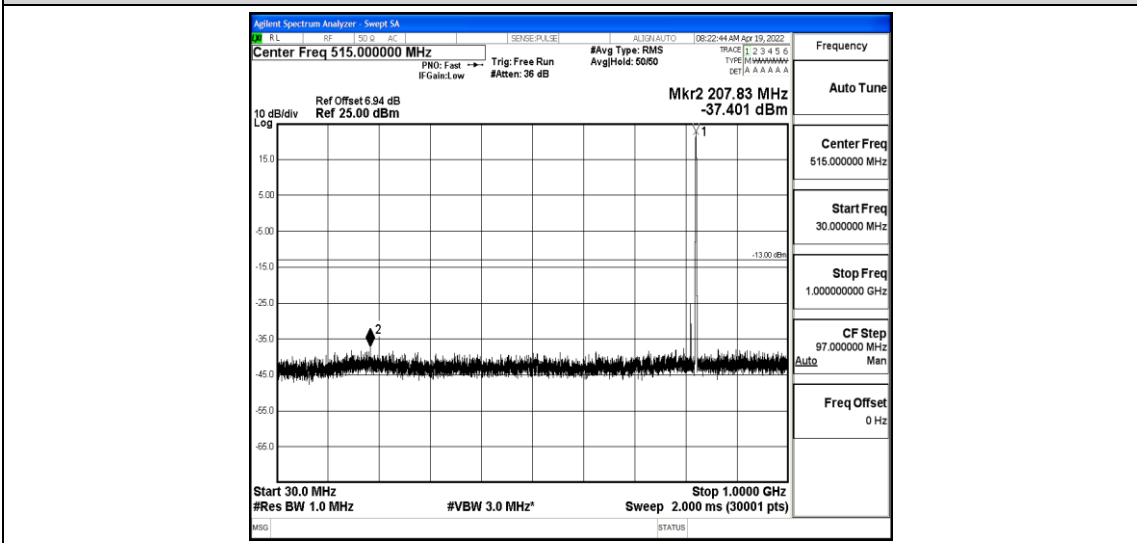

Band5-1.4MHz-QPSK-20643-1-0-High-30-1000--36.72-PASS

Band5-1.4MHz-QPSK-20643-1-0-High-1000-5000--41.62-PASS

Band5-1.4MHz-QPSK-20643-1-0-High-5000-12000--58.67-PASS

Band5-1.4MHz-QPSK-20643-1-0-High-12000-26500--44.12-PASS