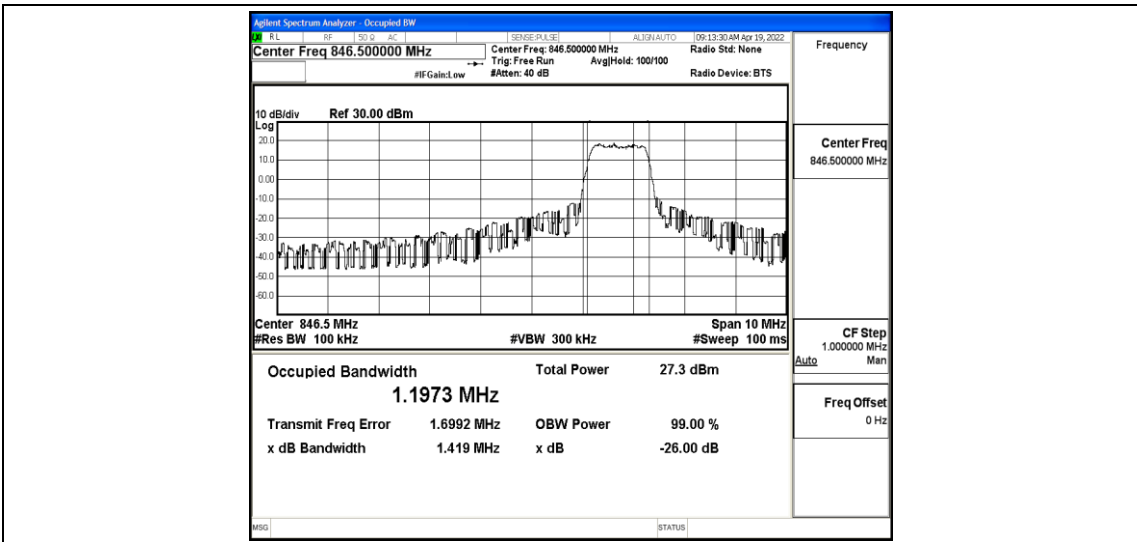

Band5-3MHz-16QAM-20415-6-0-Low-1.1126-1.360-PASS

Band5-3MHz-16QAM-20525-6-0-Low-1.1143-1.311-PASS

Band5-3MHz-16QAM-20635-6-0-High-1.1262-1.331-PASS

Band5-5MHz-QPSK-20425-6-0-Low-1.1787-1.422-PASS

Band5-5MHz-QPSK-20525-6-0-Low-1.1662-1.570-PASS