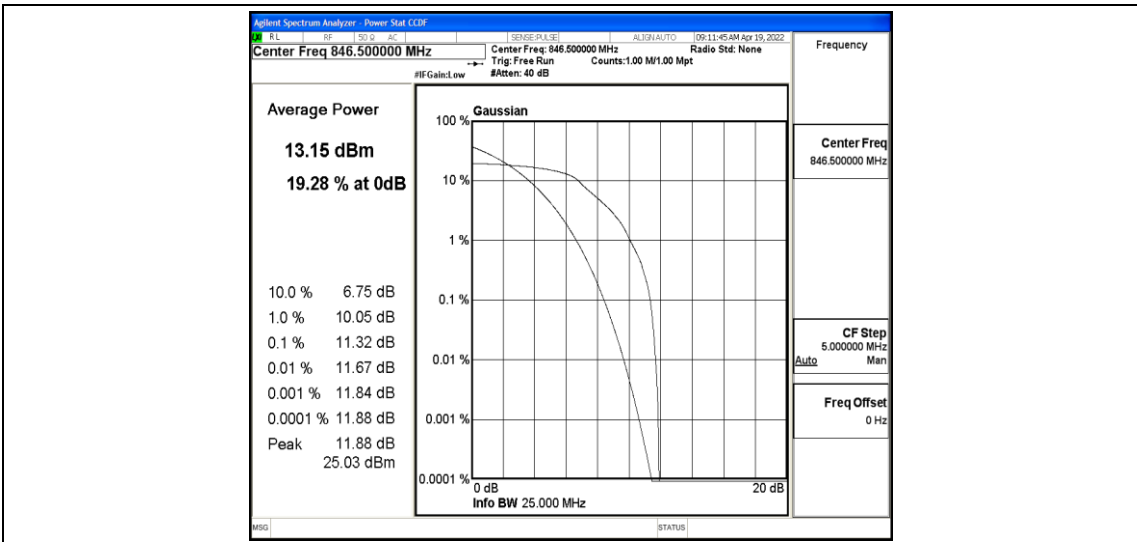

Band5-5MHz-QPSK-20525-6-0-Low-10.44-<=13-PASS