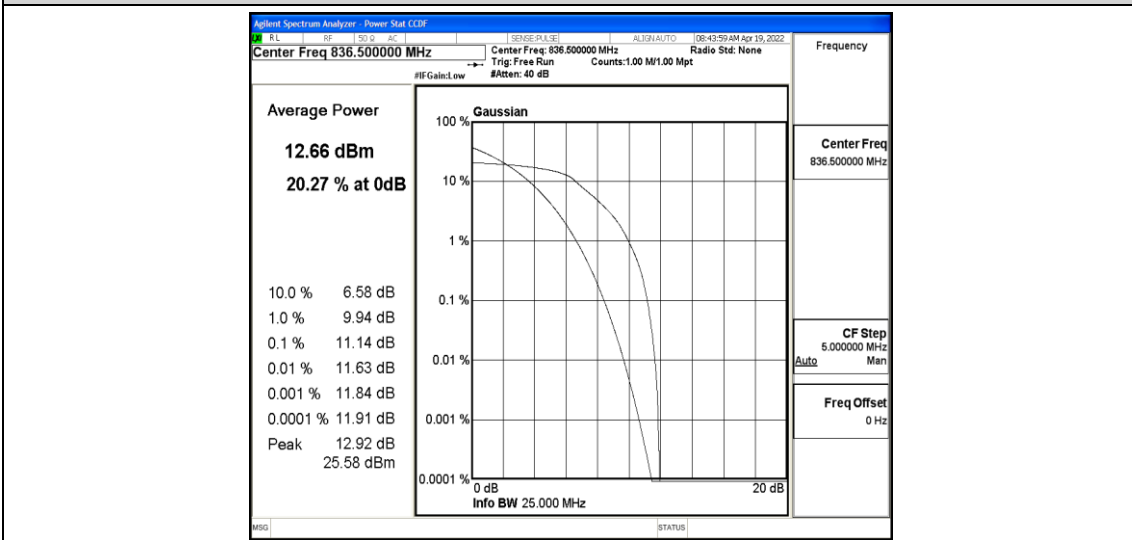

Band5-3MHz-QPSK-20415-6-0-Low-10.66-<=13-PASS

Band5-3MHz-QPSK-20525-6-0-Low-9.83-<=13-PASS

Band5-3MHz-QPSK-20635-6-0-Low-10.37-<=13-PASS

Band5-3MHz-16QAM-20415-6-0-Low-9.58-<=13-PASS

Band5-3MHz-16QAM-20525-6-0-Low-11.14-<=13-PASS