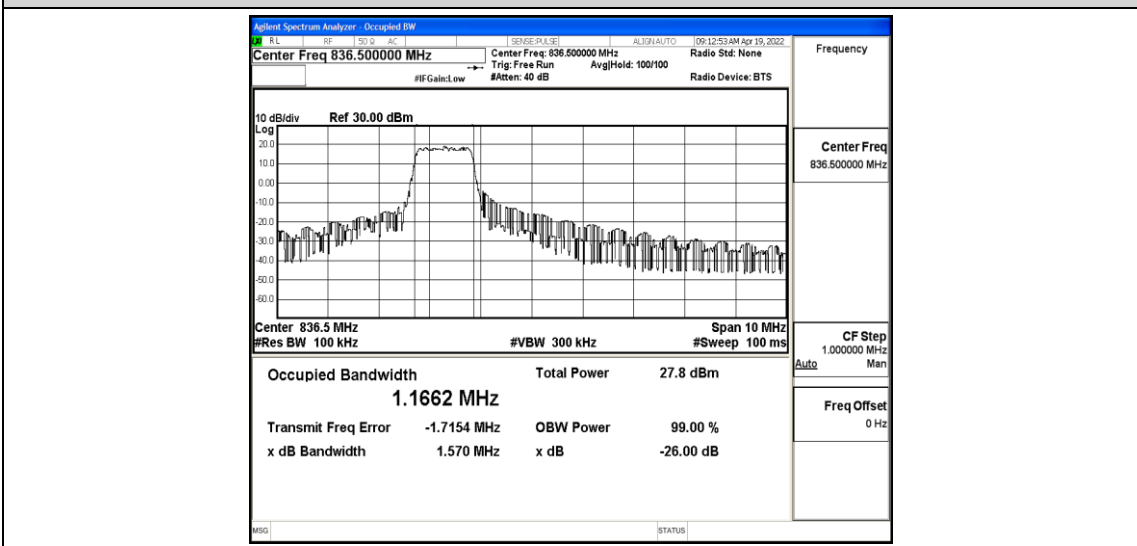

Band5-3MHz-16QAM-20415-6-0-Low-1.1126-1.360-PASS

Band5-3MHz-16QAM-20525-6-0-Low-1.1143-1.311-PASS

Band5-3MHz-16QAM-20635-6-0-High-1.1262-1.331-PASS

Band5-5MHz-QPSK-20425-6-0-Low-1.1787-1.422-PASS

Band5-5MHz-QPSK-20525-6-0-Low-1.1662-1.570-PASS