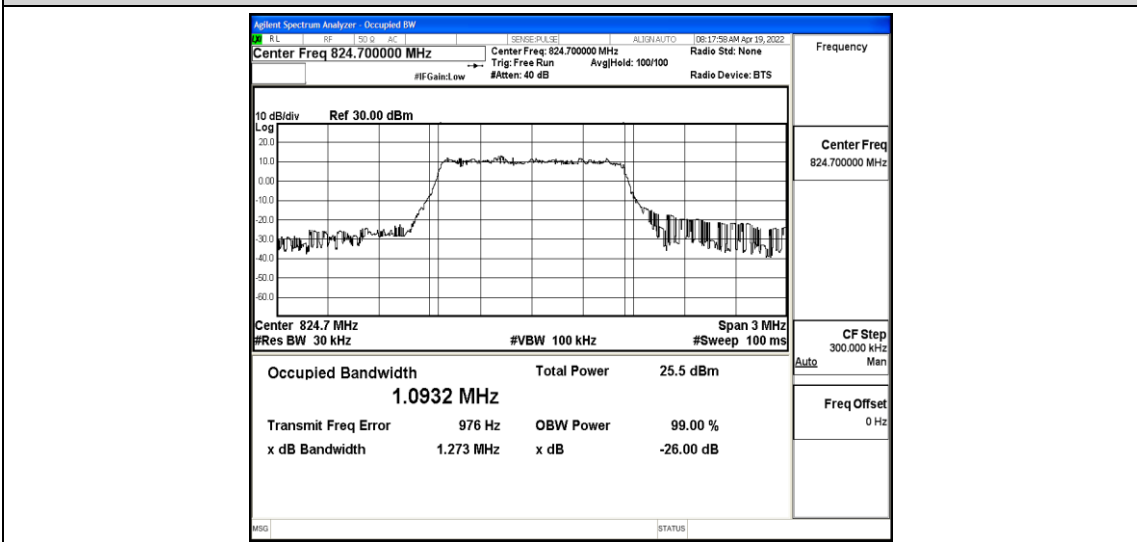

Test Graphs

Band5-1.4MHz-QPSK-20407-6-0-Low-1.0870-1.271-PASS

Band5-1.4MHz-QPSK-20525-6-0-Low-1.0883-1.253-PASS

Band5-1.4MHz-QPSK-20643-6-0-High-1.1012-1.295-PASS

Band5-1.4MHz-16QAM-20407-6-0-Low-1.0932-1.273-PASS