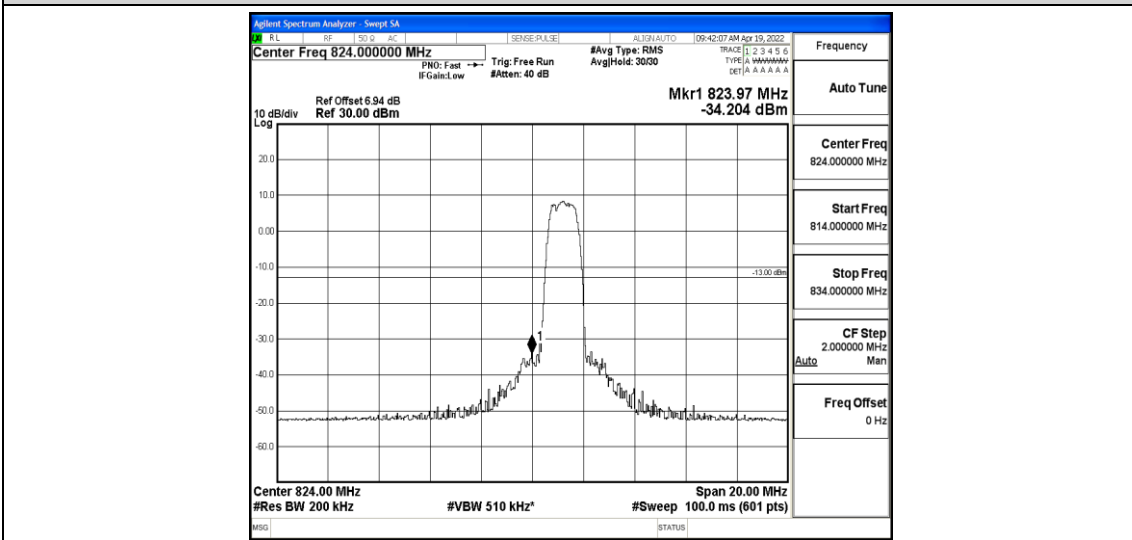

Band5-10MHz-QPSK-20450-6-0-Low--34.20-PASS