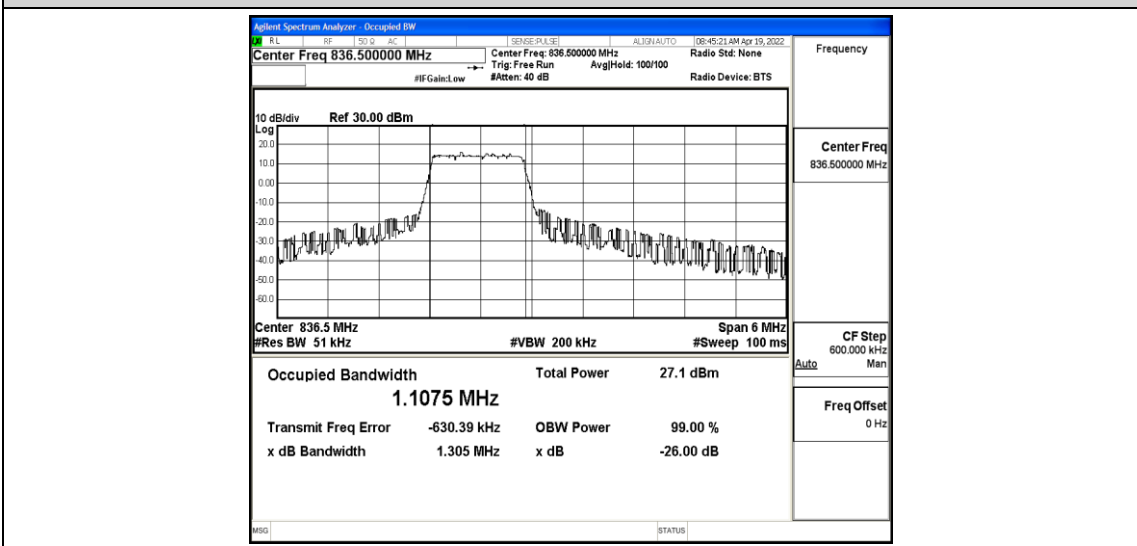

Band5-3MHz-QPSK-20525-6-0-Low-1.1075-1.305-PASS