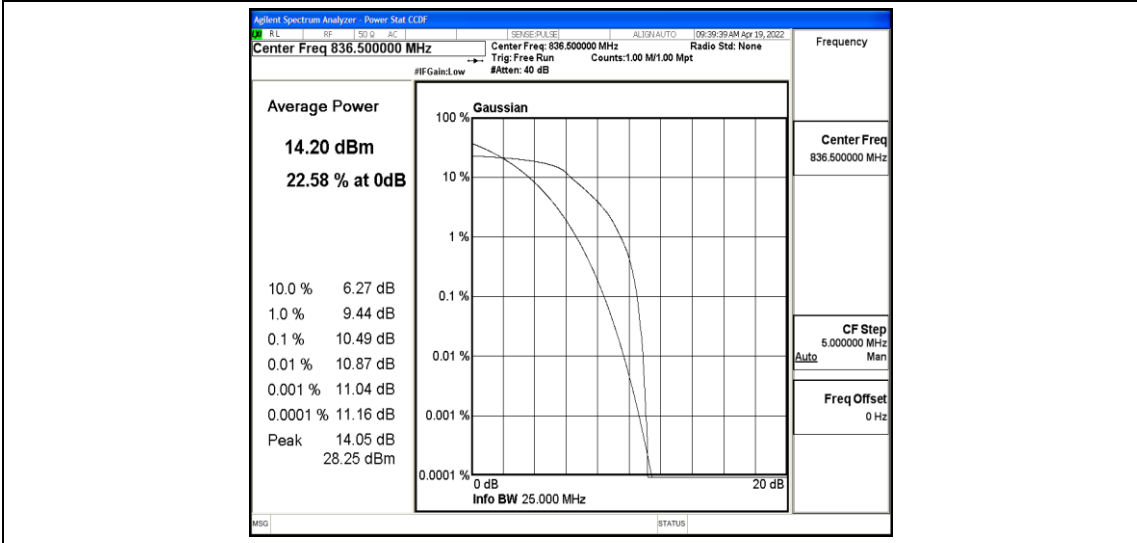

Band5-10MHz-16QAM-20450-6-0-Low-11.32-<=13-PASS