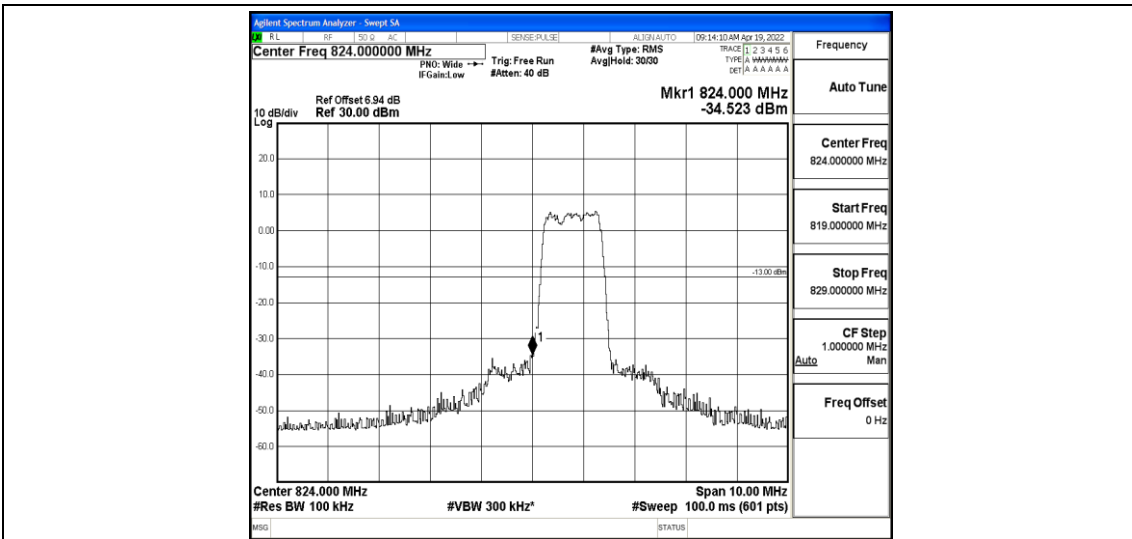

Band5-3MHz-16QAM-20415-6-0-Low--40.24-PASS

Band5-3MHz-16QAM-20635-6-0-Low--46.25-PASS

Band5-5MHz-QPSK-20425-6-0-Low--35.29-PASS

Band5-5MHz-QPSK-20625-6-0-Low--51.55-PASS

Band5-5MHz-16QAM-20425-6-0-Low--34.52-PASS