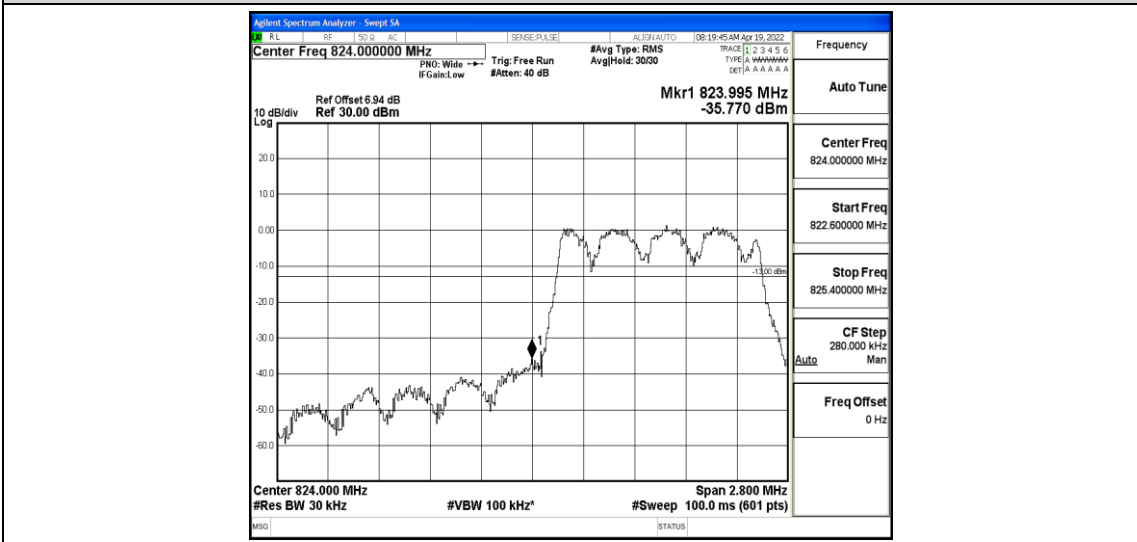

Band5-1.4MHz-16QAM-20407-6-0-Low--35.77-PASS