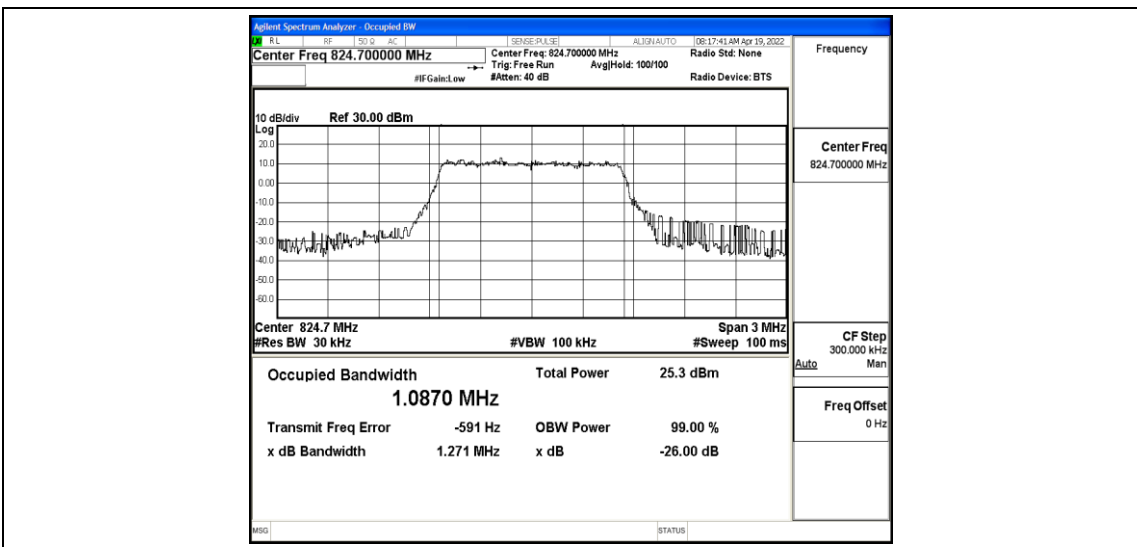

Test Graphs

Band5-1.4MHz-QPSK-20407-6-0-Low-1.0870-1.271-PASS