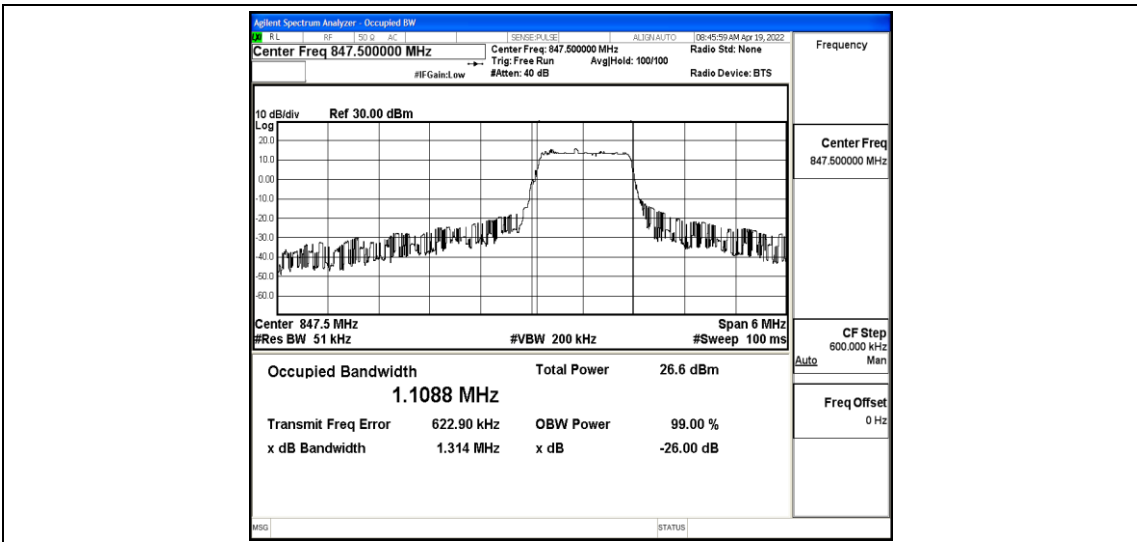

Band5-1.4MHz-16QAM-20525-6-0-Low-1.0883-1.262-PASS

Band5-1.4MHz-16QAM-20643-6-0-High-1.0913-1.290-PASS

Band5-3MHz-QPSK-20415-6-0-Low-1.1093-1.368-PASS

Band5-3MHz-QPSK-20525-6-0-Low-1.1075-1.305-PASS

Band5-3MHz-QPSK-20635-6-0-High-1.1088-1.314-PASS