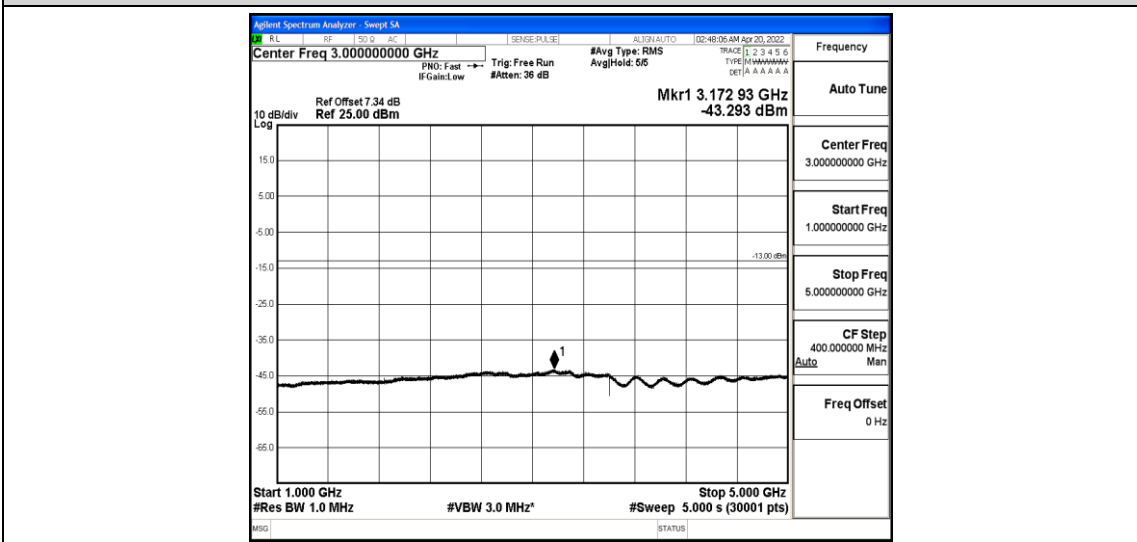

Band5-1.4MHz-16QAM-20525-1-0-Low-1000-5000--43.29-PASS