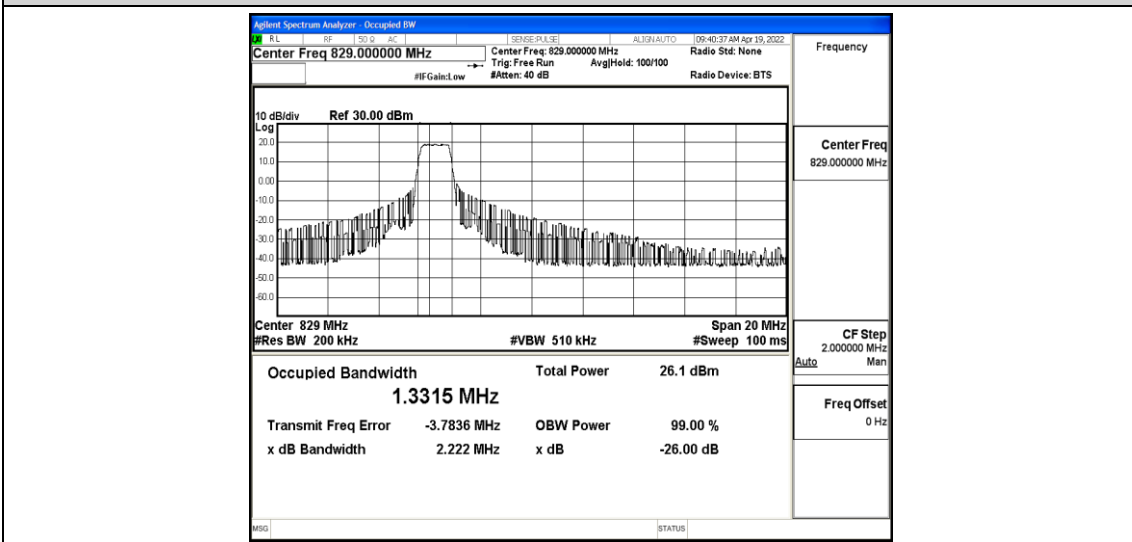

Band5-10MHz-16QAM-20450-6-0-Low-1.3315-2.222-PASS