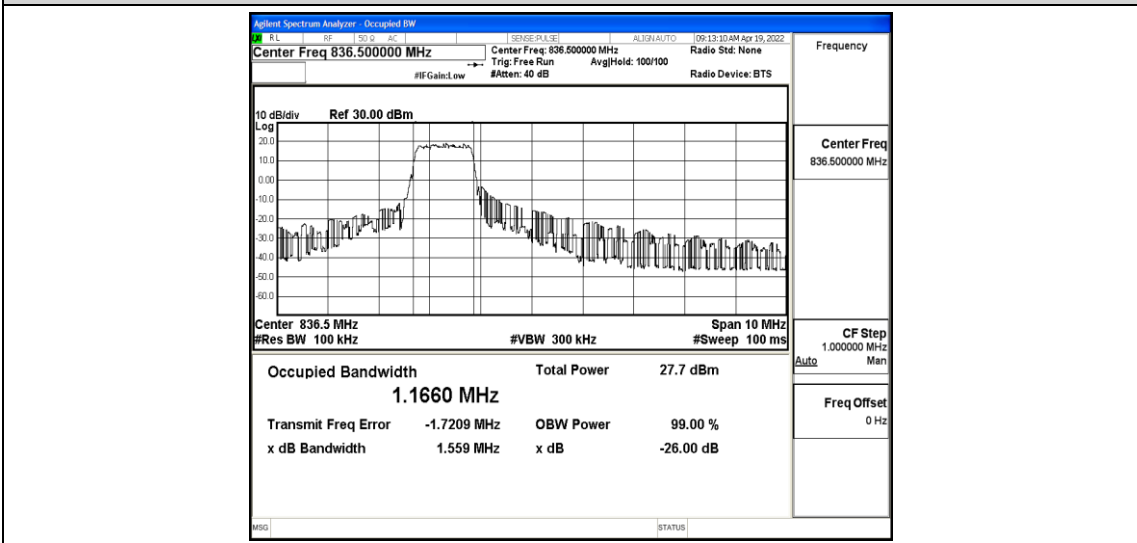

Band5-5MHz-16QAM-20525-6-0-Low-1.1660-1.559-PASS