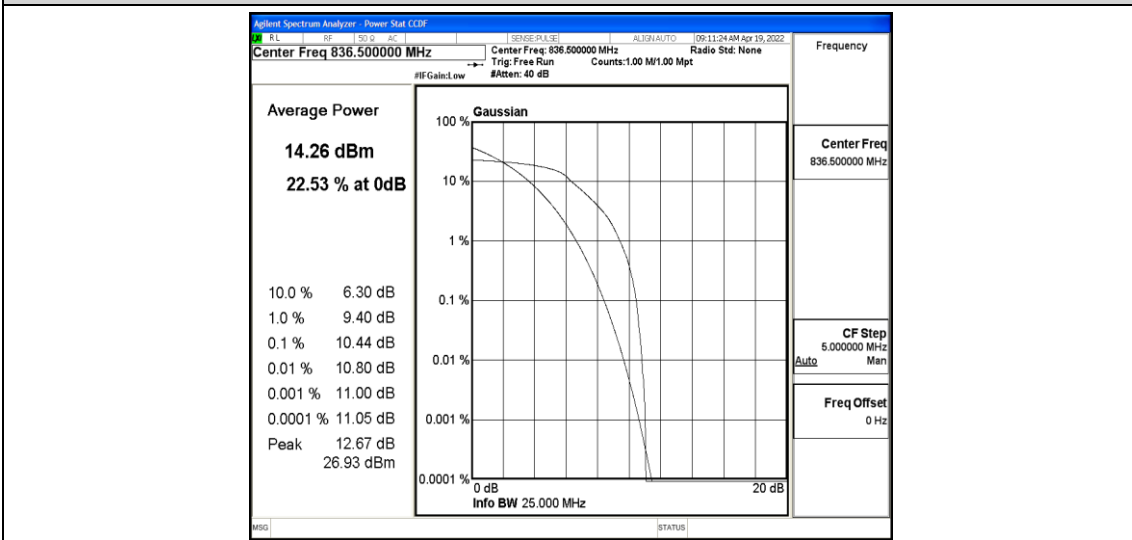

Band5-5MHz-QPSK-20425-6-0-Low-10.31-<=13-PASS