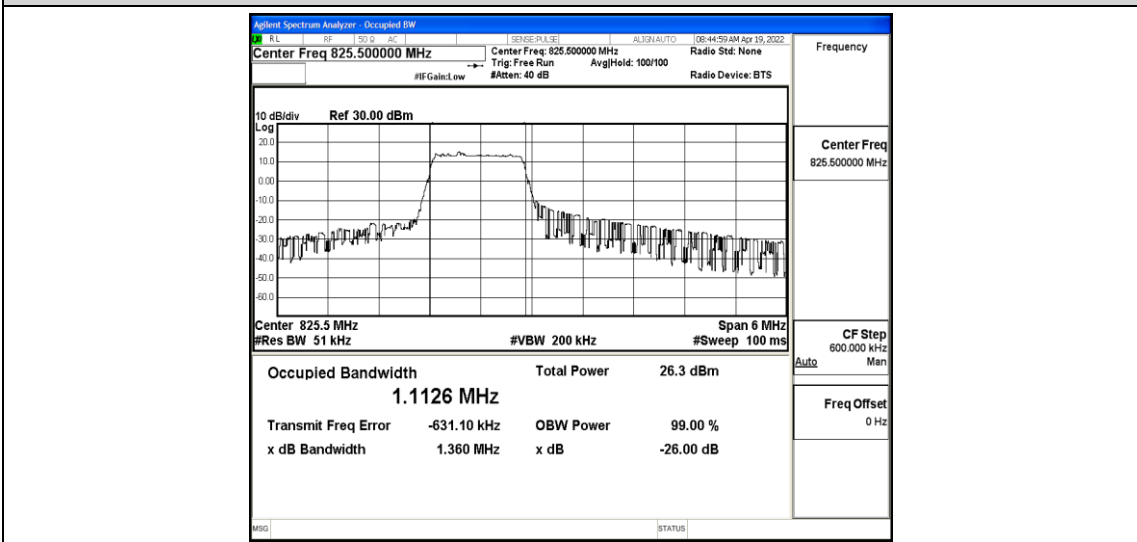

Band5-1.4MHz-16QAM-20525-6-0-Low-1.0883-1.262-PASS

Band5-1.4MHz-16QAM-20643-6-0-High-1.0913-1.290-PASS

Band5-3MHz-QPSK-20415-6-0-Low-1.1093-1.368-PASS

Band5-3MHz-QPSK-20525-6-0-Low-1.1075-1.305-PASS

Band5-3MHz-QPSK-20635-6-0-High-1.1088-1.314-PASS