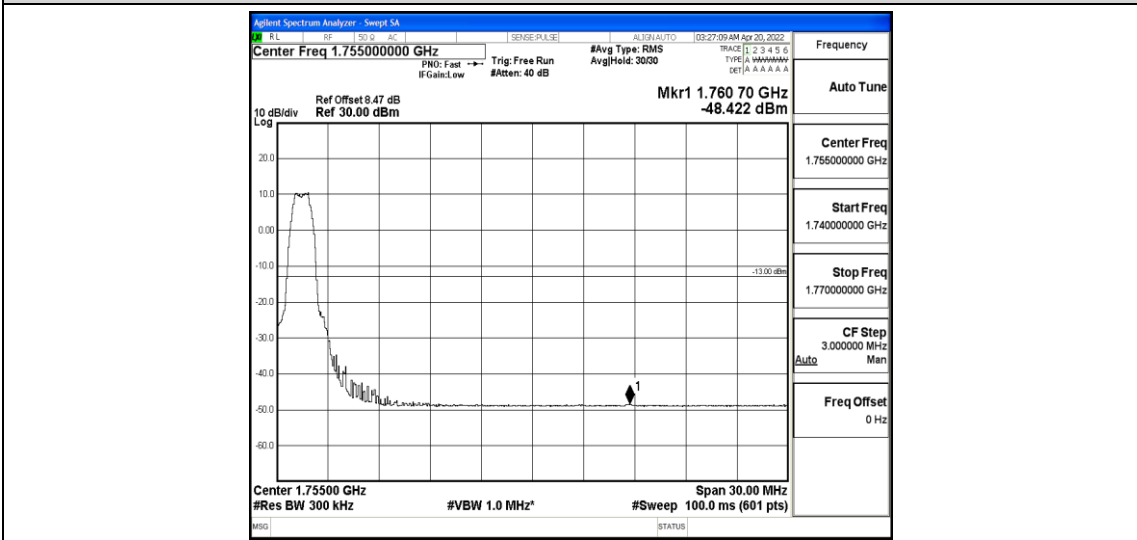

Band4-15MHz-16QAM-20025-6-0-Low--26.22-PASS

Band4-15MHz-16QAM-20325-6-0-Low--48.42-PASS

Band4-20MHz-QPSK-20050-6-0-Low--32.13-PASS

Band4-20MHz-QPSK-20300-6-0-Low--41.80-PASS

Band4-20MHz-QPSK-20300-6-0-High--29.57-PASS