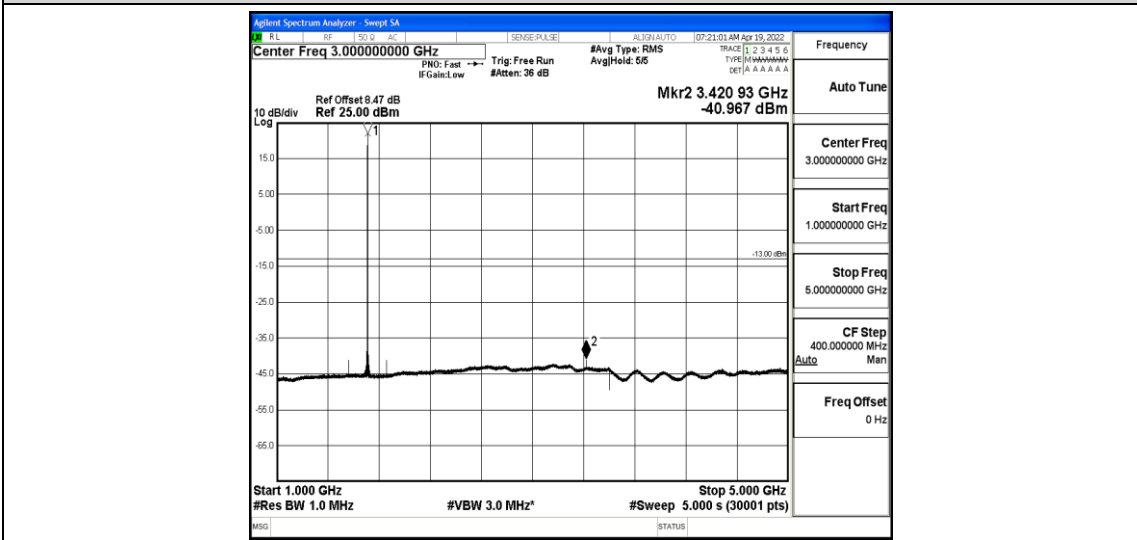

Band4-5MHz-16QAM-19975-1-0-Low-1000-5000--40.97-PASS