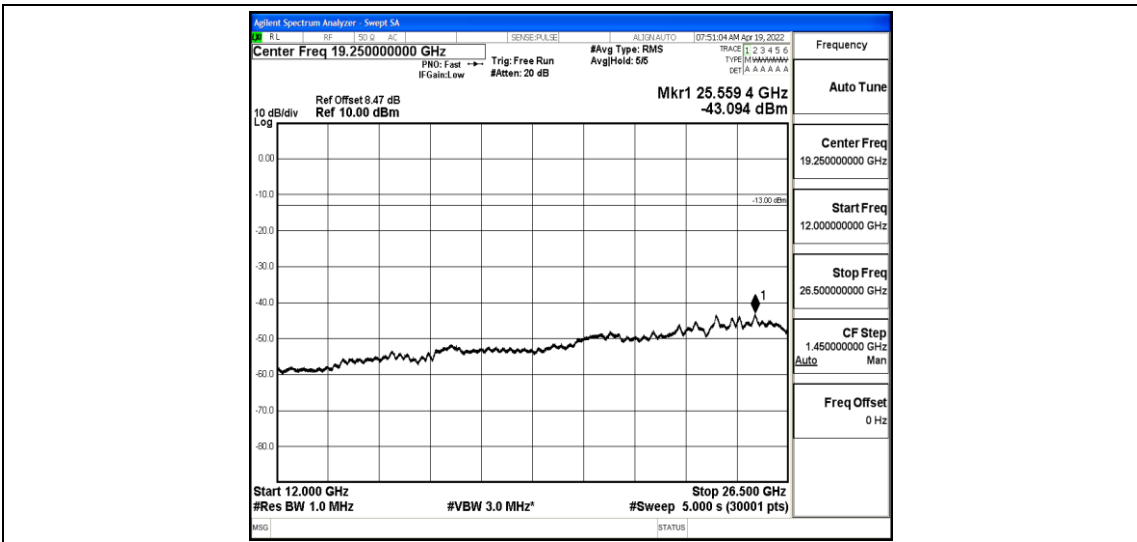

Band4-10MHz-QPSK-20000-1-0-Low-12000-26500--43.09-PASS