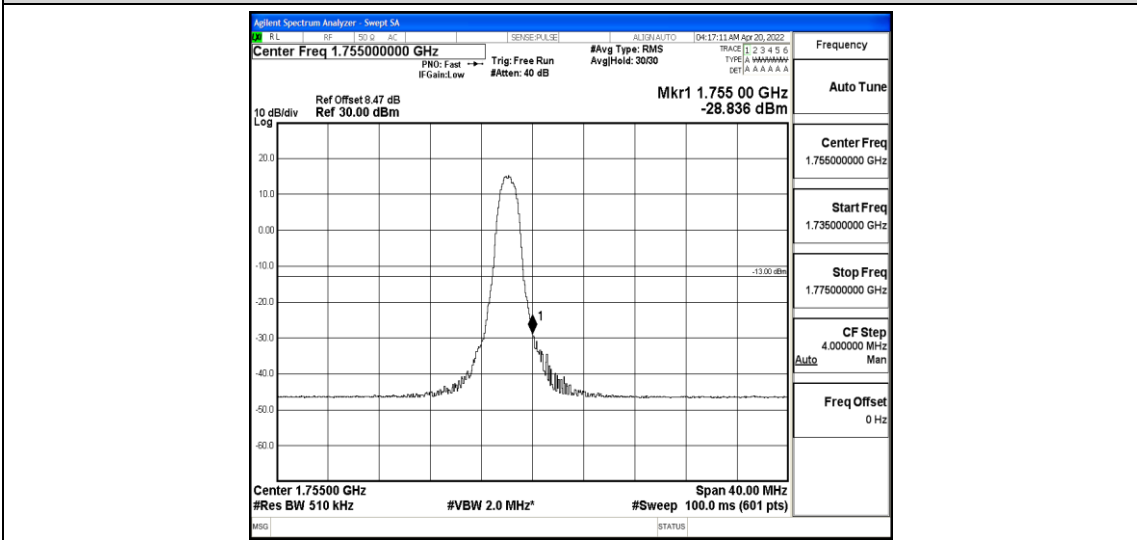

Band4-20MHz-16QAM-20300-6-0-High--28.84-PASS