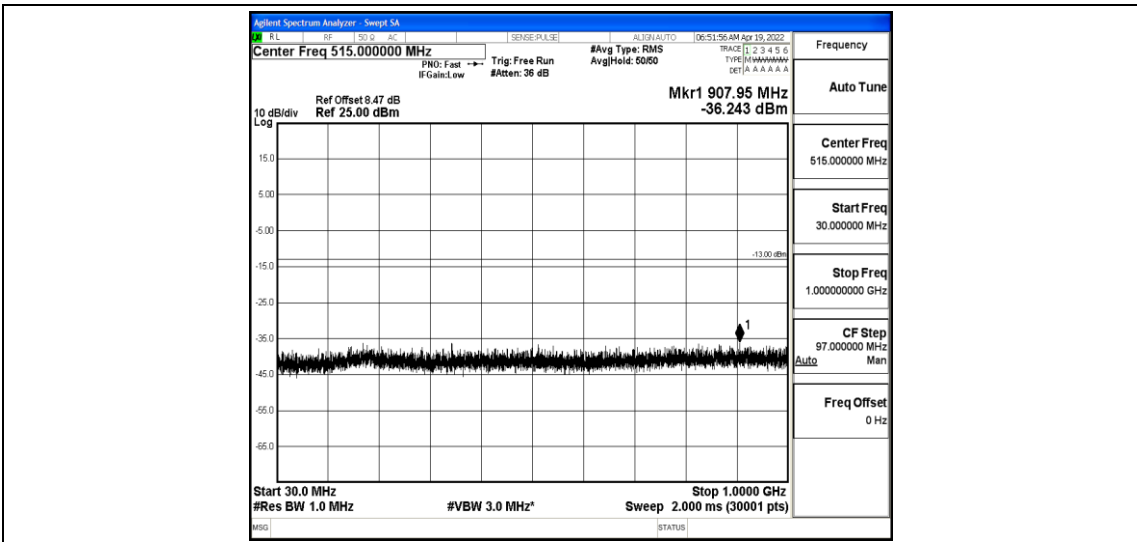

Band4-3MHz-QPSK-20385-1-0-High-30-1000--36.04-PASS

Band4-3MHz-QPSK-20385-1-0-High-1000-5000--40.1-PASS

Band4-3MHz-QPSK-20385-1-0-High-5000-12000--57.99-PASS

Band4-3MHz-QPSK-20385-1-0-High-12000-26500--43.12-PASS