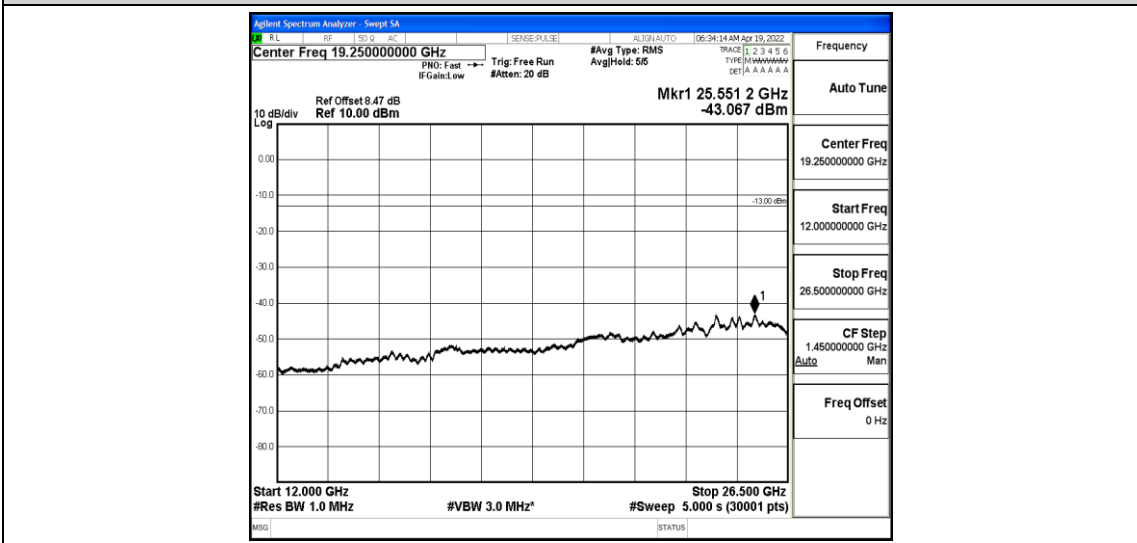

Band4-1.4MHz-16QAM-20393-1-0-High-12000-26500--43.07-PASS