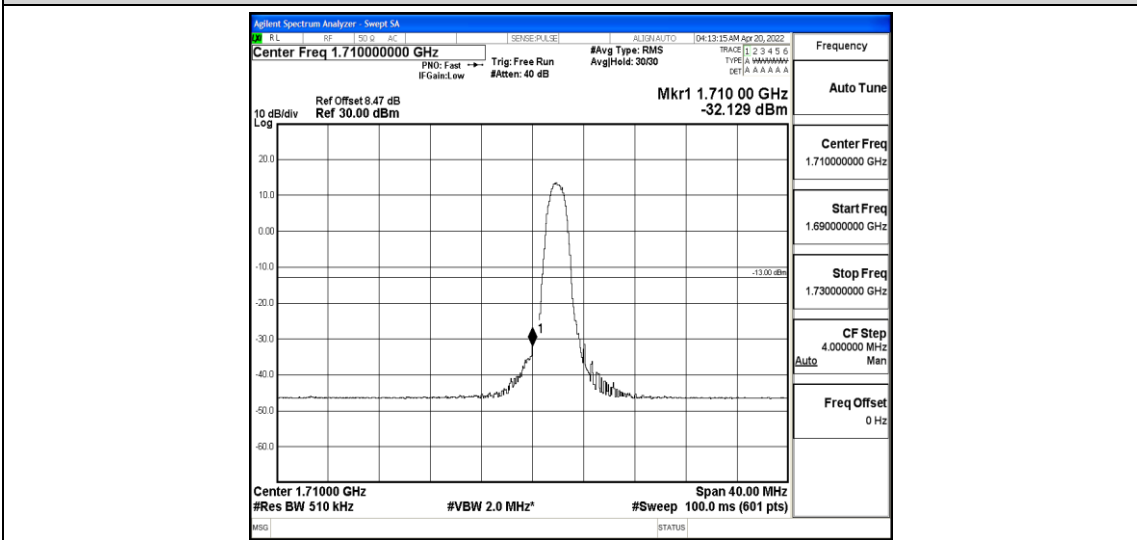

Band4-15MHz-16QAM-20025-6-0-Low--26.22-PASS

Band4-15MHz-16QAM-20325-6-0-Low--48.42-PASS

Band4-20MHz-QPSK-20050-6-0-Low--32.13-PASS

Band4-20MHz-QPSK-20300-6-0-Low--41.80-PASS

Band4-20MHz-QPSK-20300-6-0-High--29.57-PASS