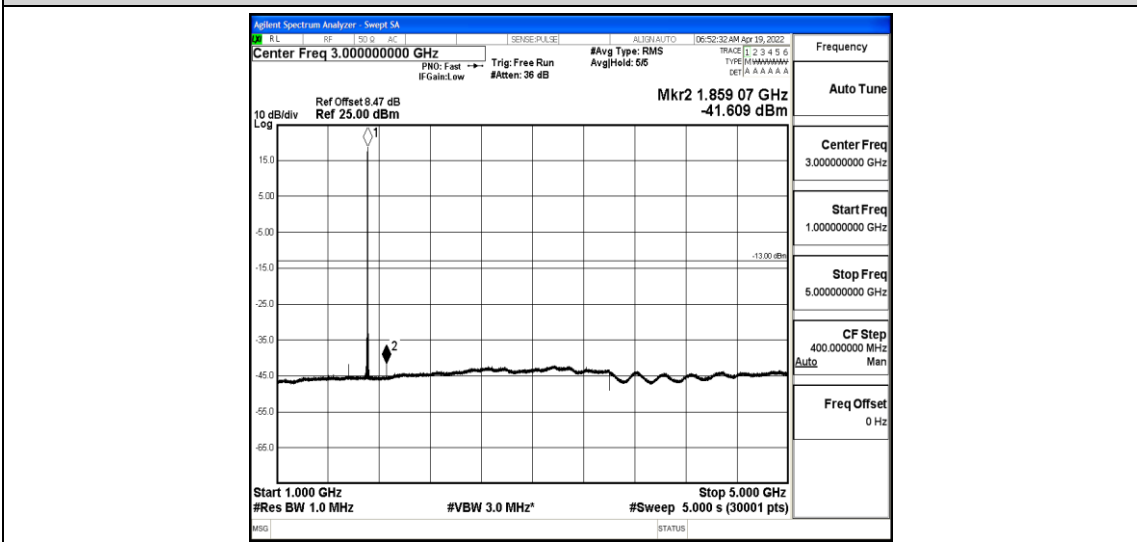

Band4-3MHz-16QAM-19965-1-0-Low-1000-5000--41.61-PASS