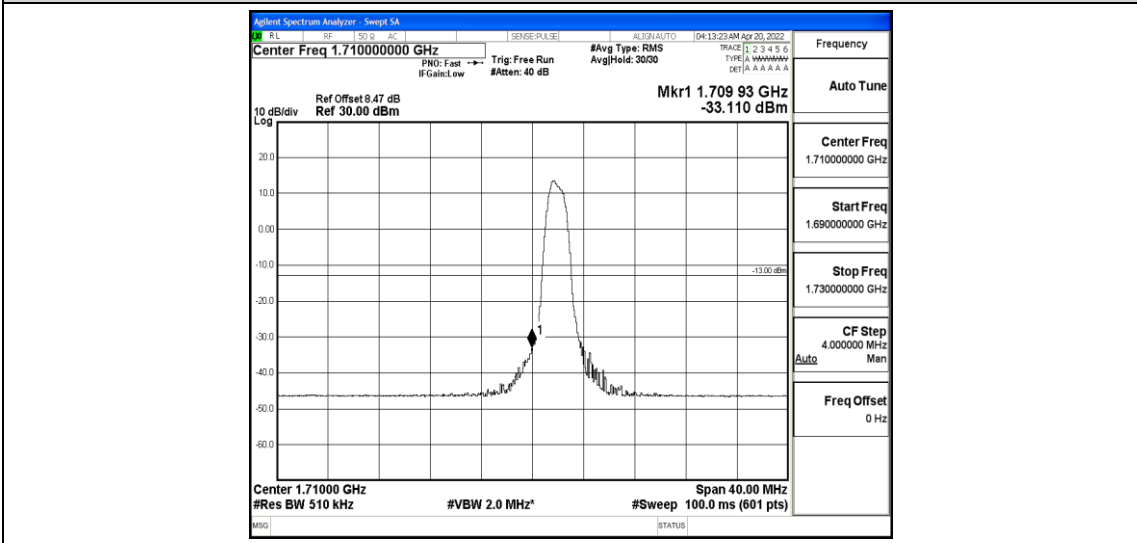

Band4-15MHz-16QAM-20025-6-0-Low--26.22-PASS

Band4-15MHz-16QAM-20325-6-0-Low--48.42-PASS

Band4-20MHz-QPSK-20050-6-0-Low--32.13-PASS

Band4-20MHz-QPSK-20300-6-0-Low--41.80-PASS

Band4-20MHz-QPSK-20300-6-0-High--29.57-PASS