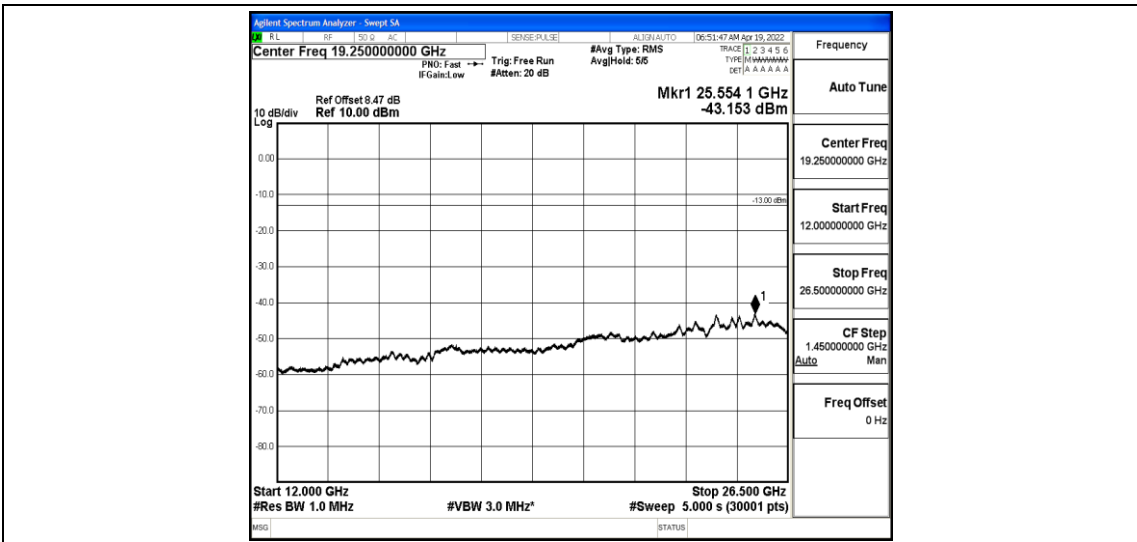

Band4-3MHz-QPSK-19965-1-0-Low-12000-26500--43.15-PASS