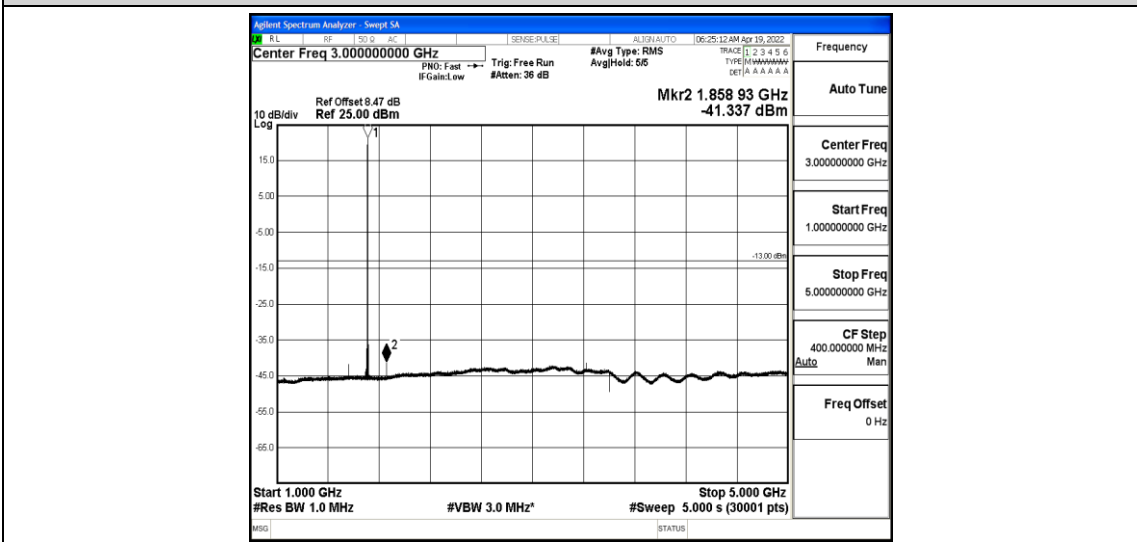

Band4-1.4MHz-16QAM-19957-1-0-Low-1000-5000--41.34-PASS