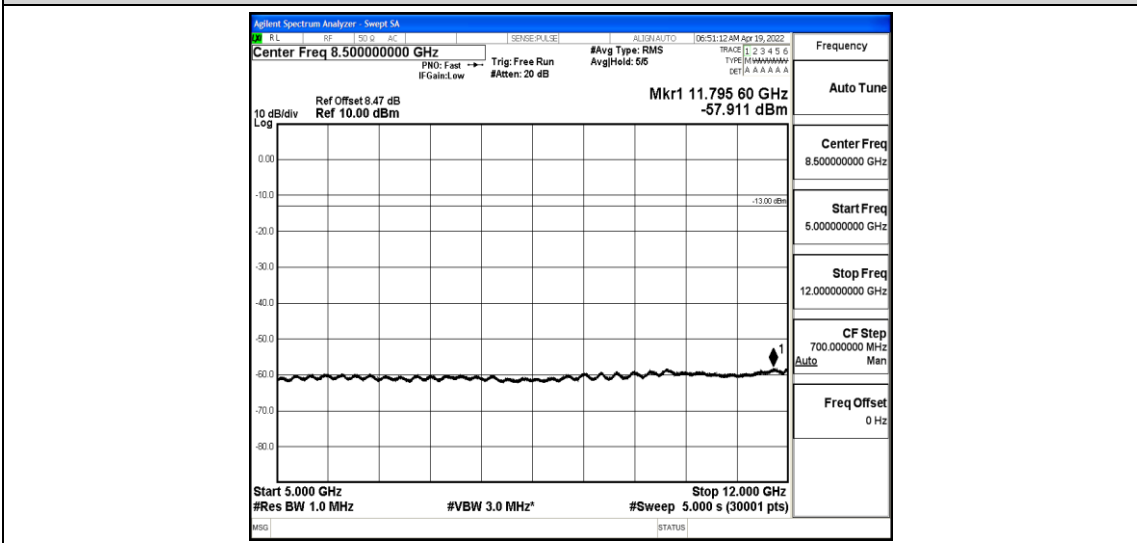

Band4-3MHz-QPSK-19965-1-0-Low-5000-12000--57.91-PASS