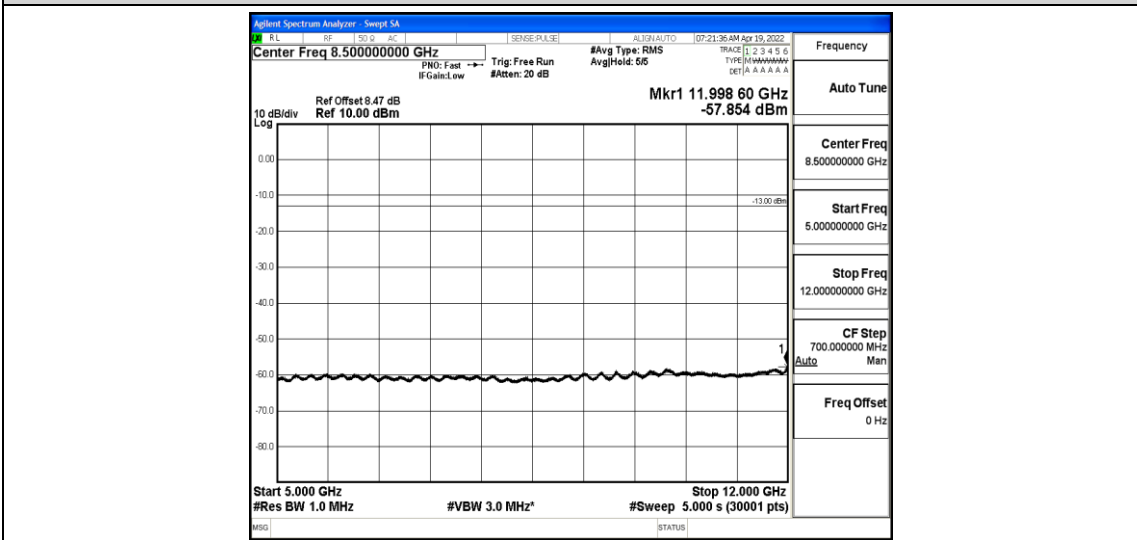

Band4-5MHz-16QAM-19975-1-0-Low-5000-12000--57.85-PASS