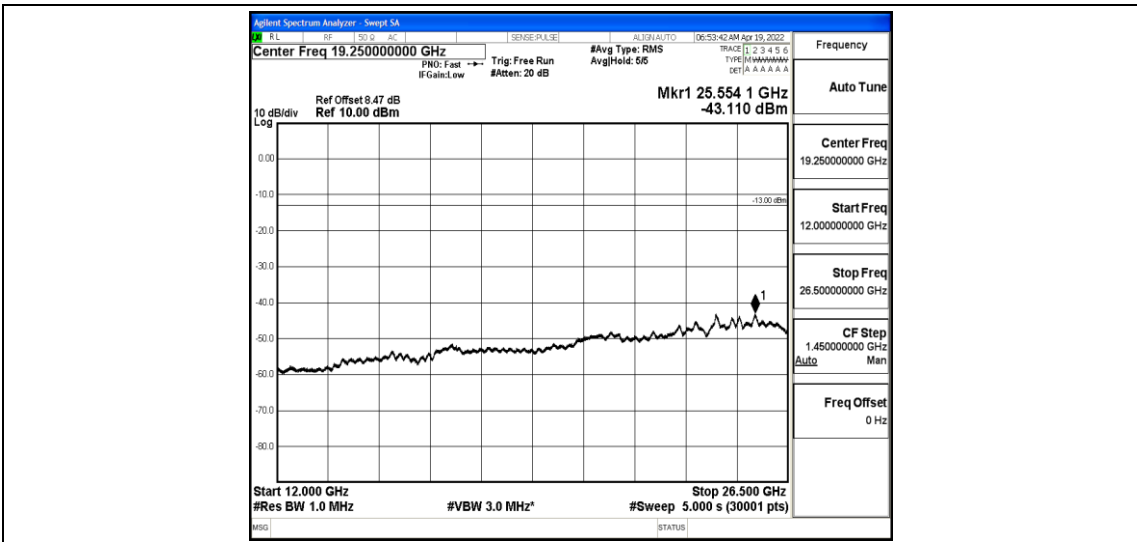

Band4-3MHz-16QAM-19965-1-0-Low-12000-26500--43.11-PASS