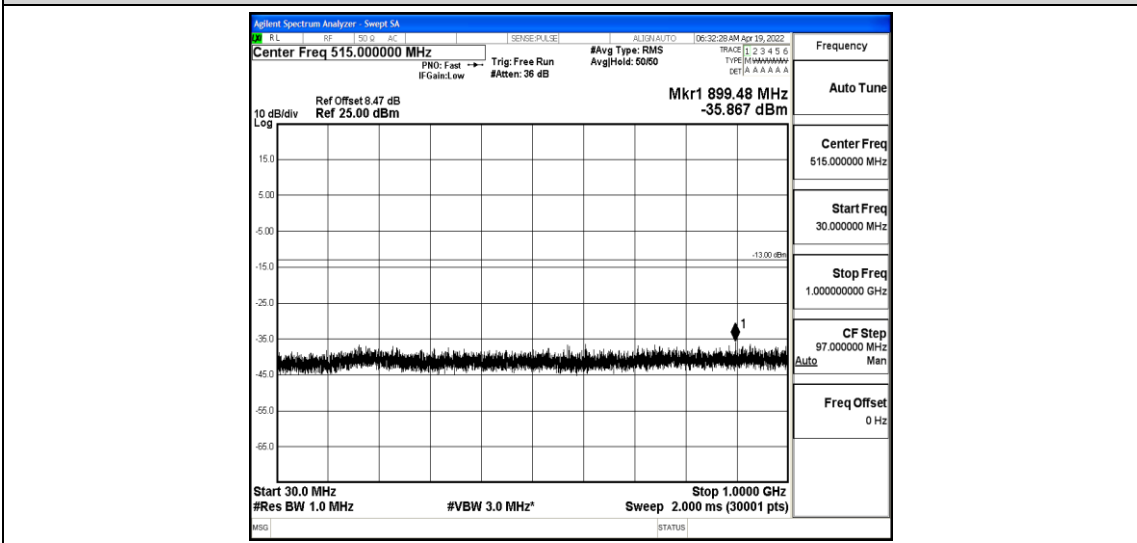

Band4-1.4MHz-16QAM-20175-1-0-Low-30-1000--35.51-PASS

Band4-1.4MHz-16QAM-20175-1-0-Low-1000-5000--41.03-PASS

Band4-1.4MHz-16QAM-20175-1-0-Low-5000-12000--57.85-PASS

Band4-1.4MHz-16QAM-20175-1-0-Low-12000-26500--42.97-PASS