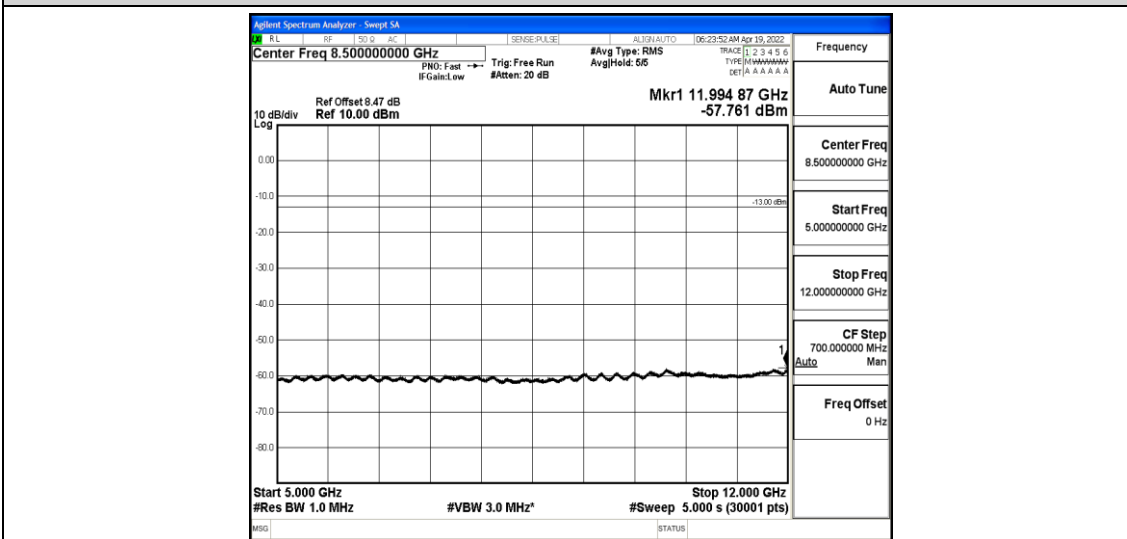

Band4-1.4MHz-QPSK-19957-1-0-Low-5000-12000--57.76-PASS