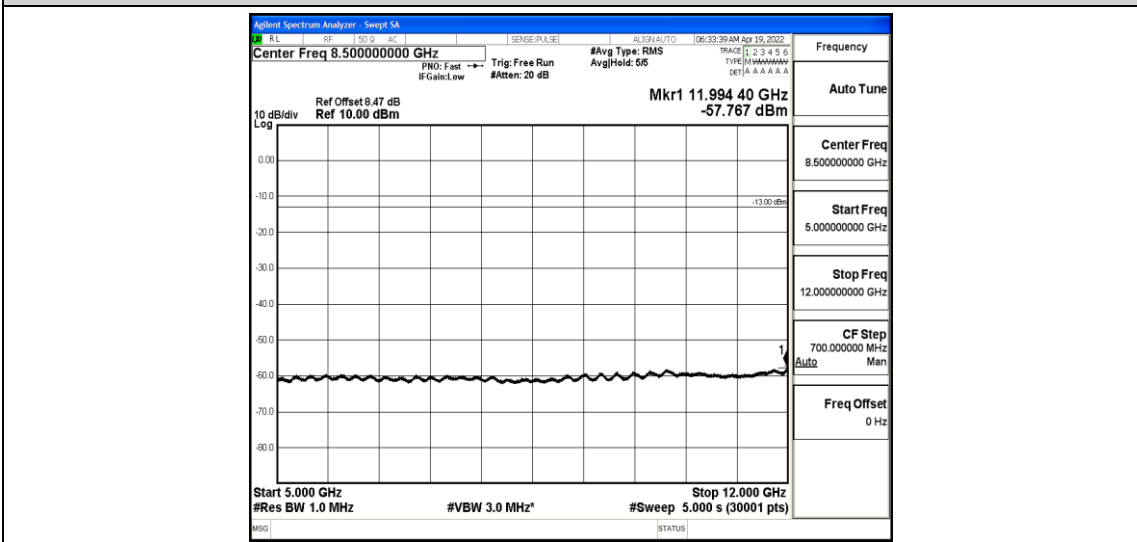

Band4-1.4MHz-16QAM-20393-1-0-High-5000-12000--57.77-PASS