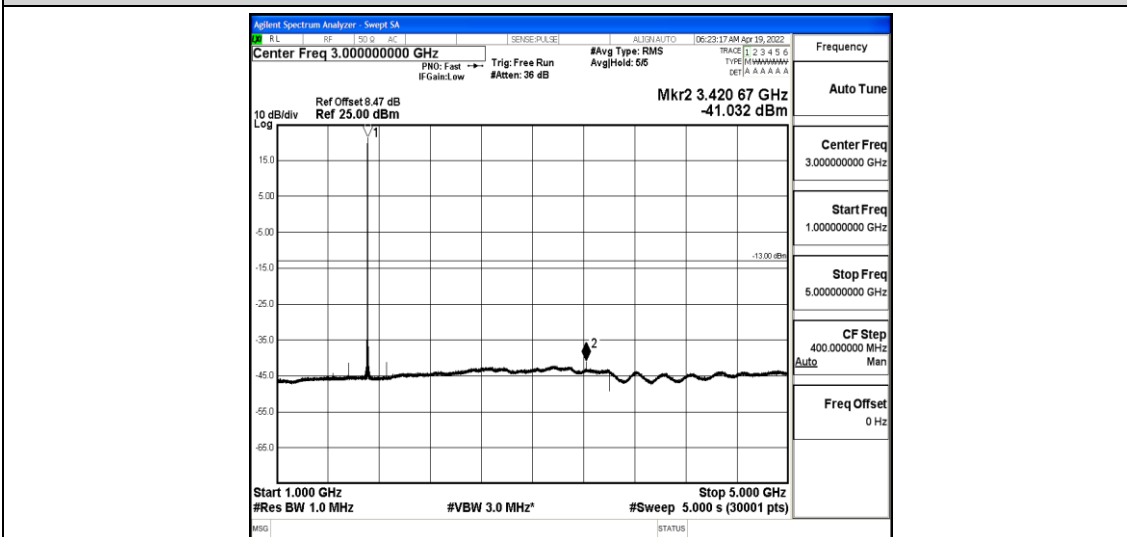

Band4-1.4MHz-QPSK-19957-1-0-Low-1000-5000--41.03-PASS