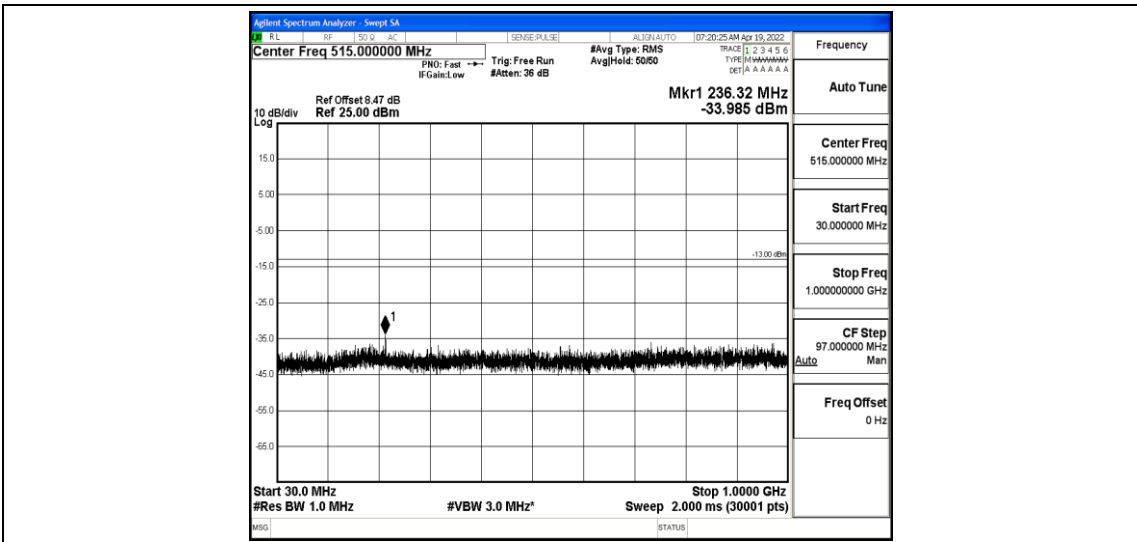

Band4-5MHz-QPSK-20375-1-0-High-30-1000--36.05-PASS

Band4-5MHz-QPSK-20375-1-0-High-1000-5000--39.51-PASS

Band4-5MHz-QPSK-20375-1-0-High-5000-12000--57.91-PASS

Band4-5MHz-QPSK-20375-1-0-High-12000-26500--43-PASS