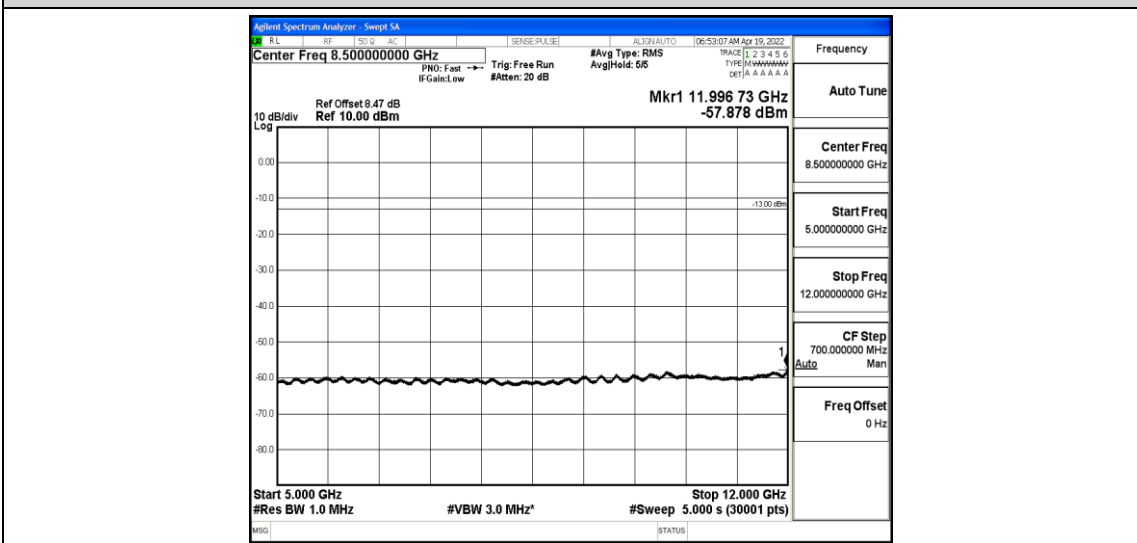

Band4-3MHz-16QAM-19965-1-0-Low-5000-12000--57.88-PASS