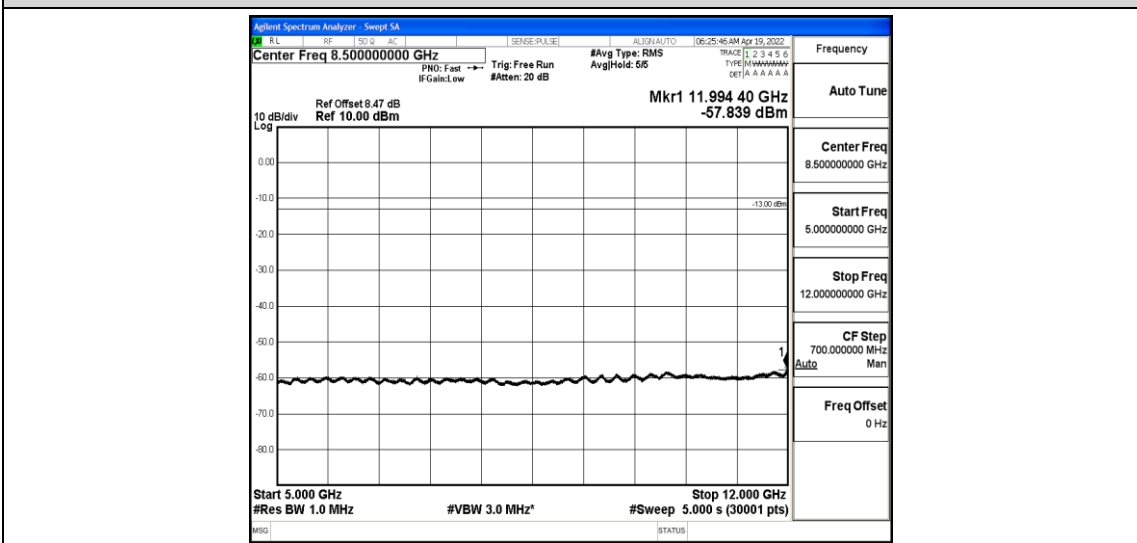

Band4-1.4MHz-16QAM-19957-1-0-Low-5000-12000--57.84-PASS