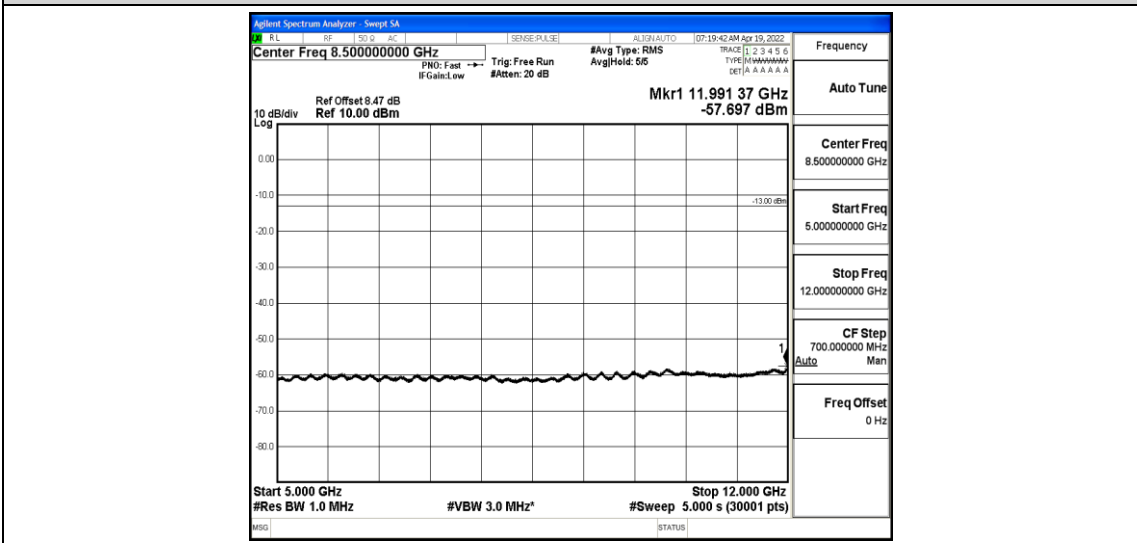

Band4-5MHz-QPSK-19975-1-0-Low-5000-12000--57.7-PASS