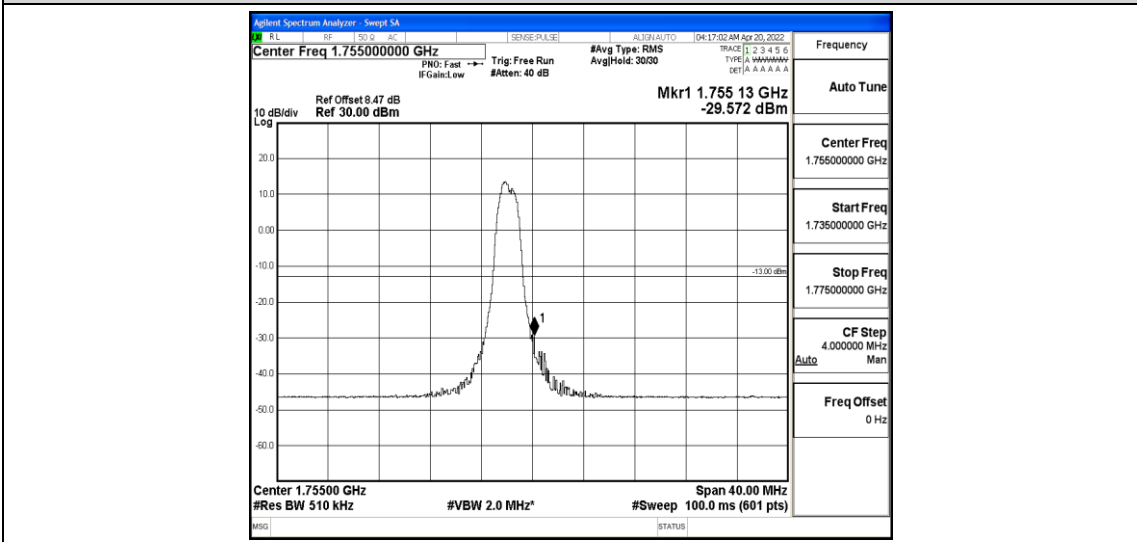

Band4-15MHz-16QAM-20025-6-0-Low--26.22-PASS

Band4-15MHz-16QAM-20325-6-0-Low--48.42-PASS

Band4-20MHz-QPSK-20050-6-0-Low--32.13-PASS

Band4-20MHz-QPSK-20300-6-0-Low--41.80-PASS

Band4-20MHz-QPSK-20300-6-0-High--29.57-PASS