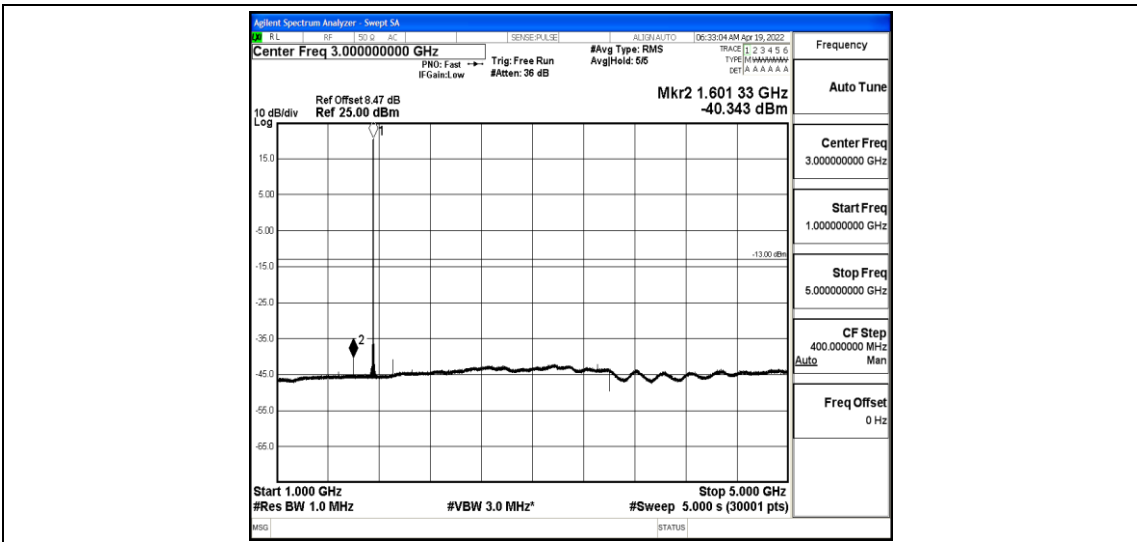

Band4-1.4MHz-16QAM-20393-1-0-High-1000-5000--40.34-PASS