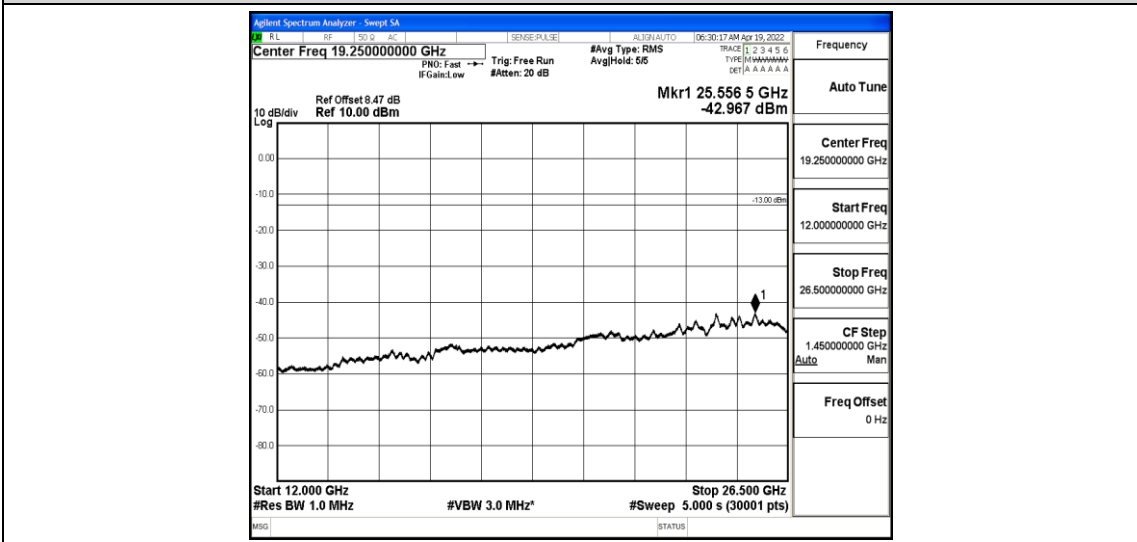

Band4-1.4MHz-16QAM-20175-1-0-Low-30-1000--35.51-PASS

Band4-1.4MHz-16QAM-20175-1-0-Low-1000-5000--41.03-PASS

Band4-1.4MHz-16QAM-20175-1-0-Low-5000-12000--57.85-PASS

Band4-1.4MHz-16QAM-20175-1-0-Low-12000-26500--42.97-PASS