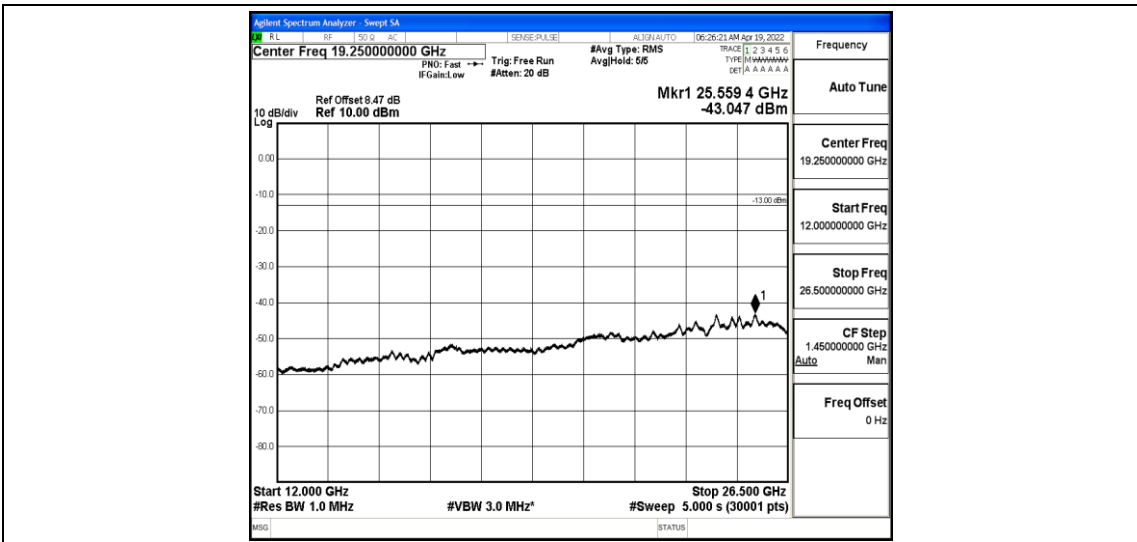

Band4-1.4MHz-16QAM-19957-1-0-Low-12000-26500--43.05-PASS