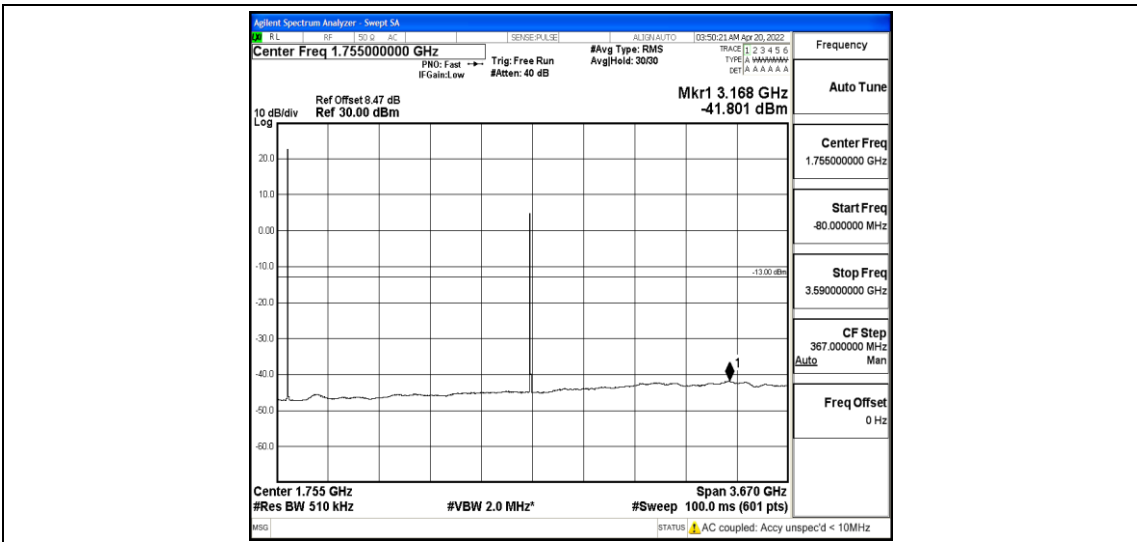

Band4-20MHz-16QAM-20300-6-0-Low--41.80-PASS