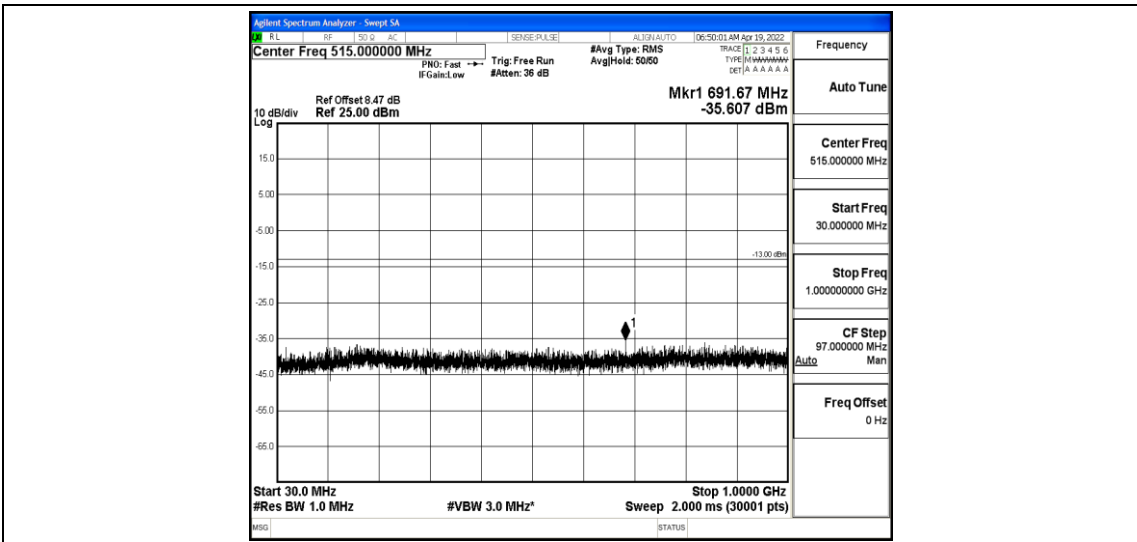

Band4-1.4MHz-16QAM-20393-1-0-High-30-1000--35.87-PASS

Band4-1.4MHz-16QAM-20393-1-0-High-1000-5000--40.34-PASS

Band4-1.4MHz-16QAM-20393-1-0-High-5000-12000--57.77-PASS

Band4-1.4MHz-16QAM-20393-1-0-High-12000-26500--43.07-PASS