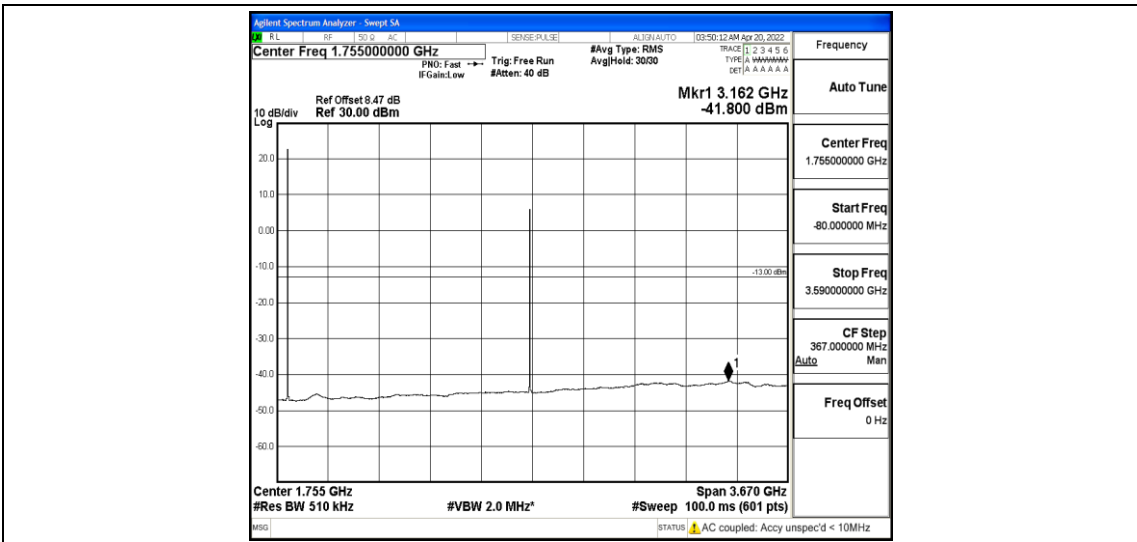

Band4-15MHz-16QAM-20025-6-0-Low--26.22-PASS

Band4-15MHz-16QAM-20325-6-0-Low--48.42-PASS

Band4-20MHz-QPSK-20050-6-0-Low--32.13-PASS

Band4-20MHz-QPSK-20300-6-0-Low--41.80-PASS

Band4-20MHz-QPSK-20300-6-0-High--29.57-PASS