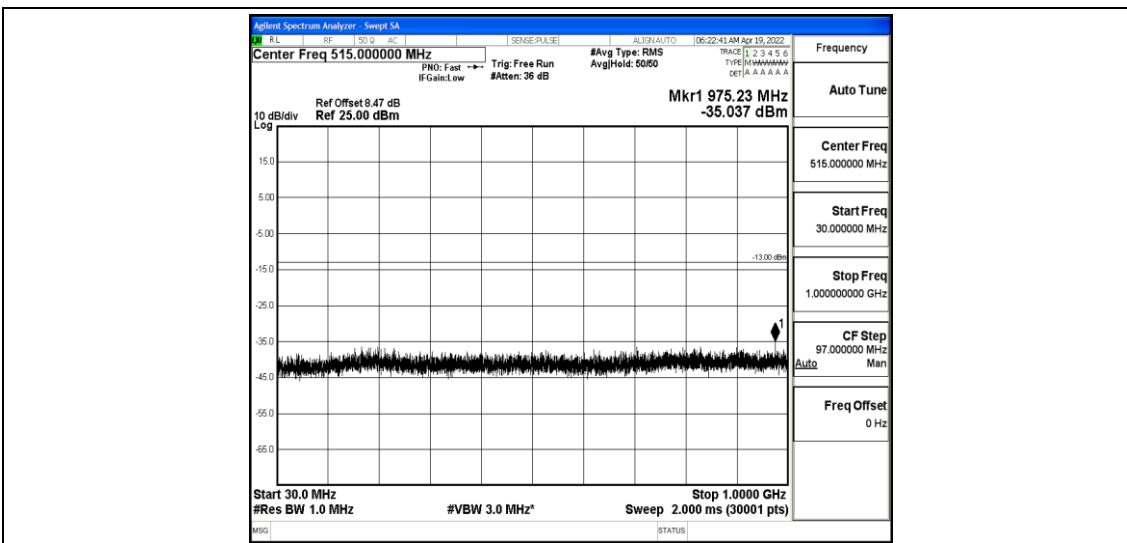

Test Graphs

Band4-1.4MHz-QPSK-19957-1-0-Low-30-1000--35.04-PASS