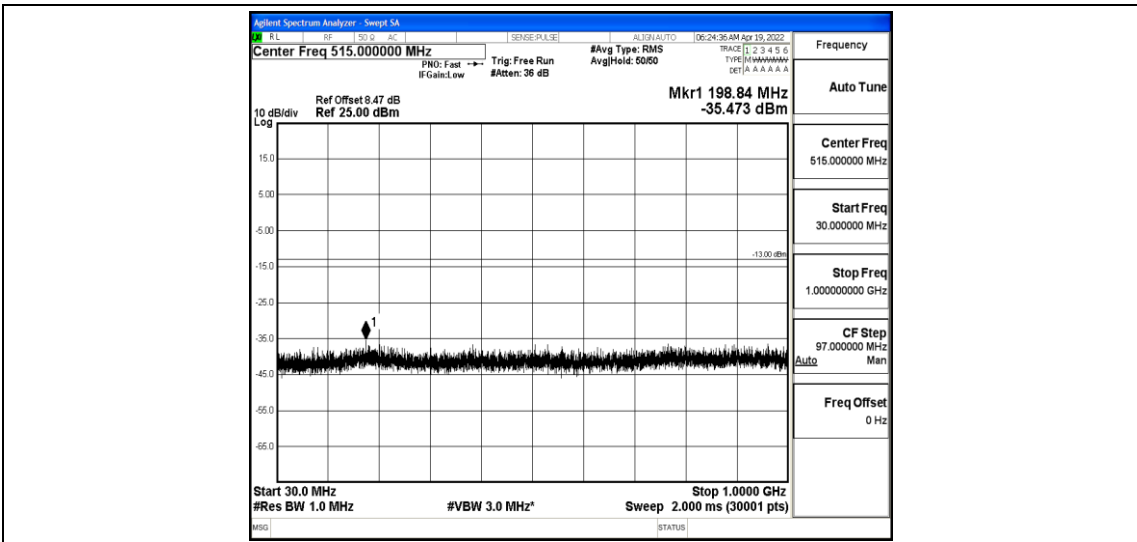

Band4-1.4MHz-QPSK-20393-1-0-High-30-1000--35.89-PASS

Band4-1.4MHz-QPSK-20393-1-0-High-1000-5000--40.19-PASS

Band4-1.4MHz-QPSK-20393-1-0-High-5000-12000--57.84-PASS

Band4-1.4MHz-QPSK-20393-1-0-High-12000-26500--42.77-PASS