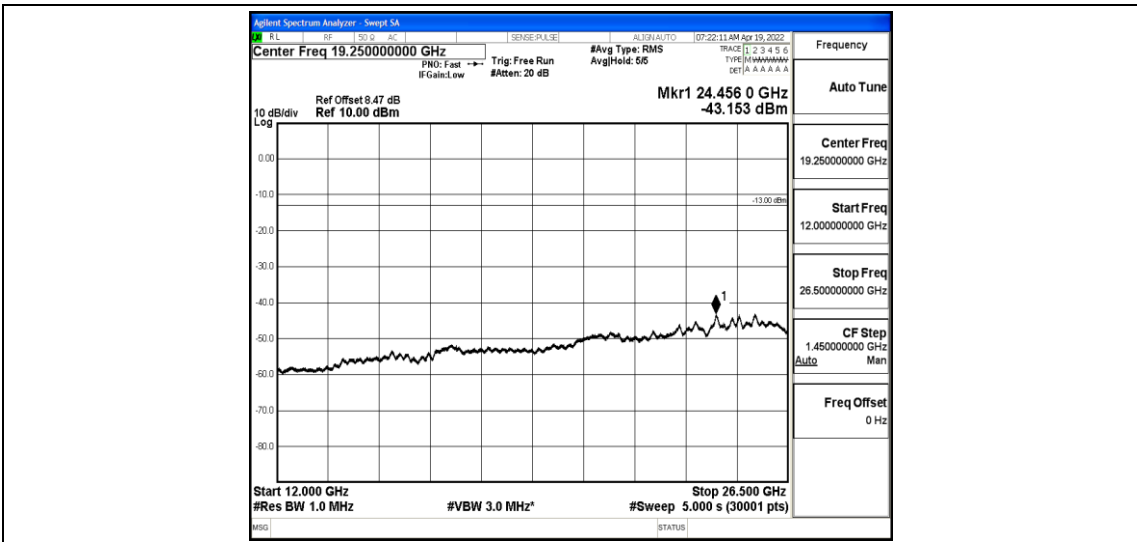

Band4-5MHz-16QAM-19975-1-0-Low-12000-26500--43.15-PASS