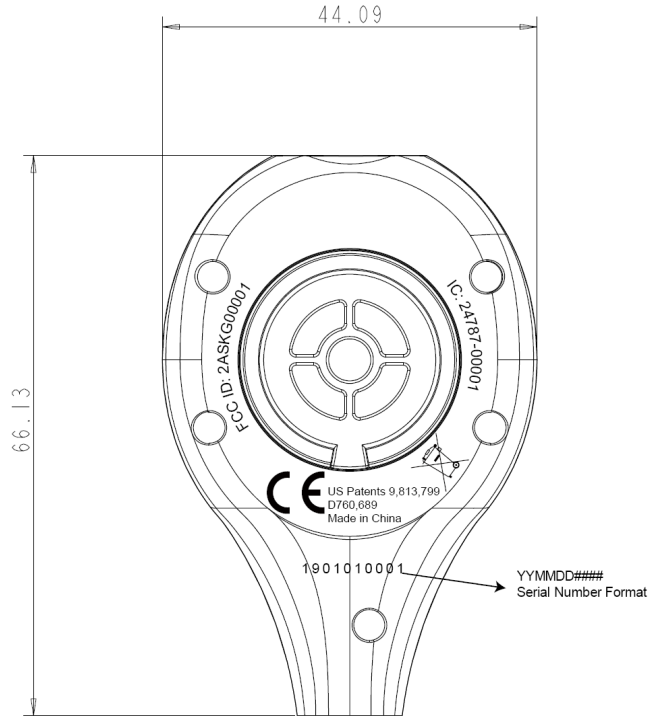

EXHIBIT A - FCC ID LABEL AND LOCATION

Equipment Label

FCC ID Label Location Information

The label shown shall be permanently affixed at a conspicuous location on the device and be readily visible to the user at the time purchase (Labeling requirements per 2.925)