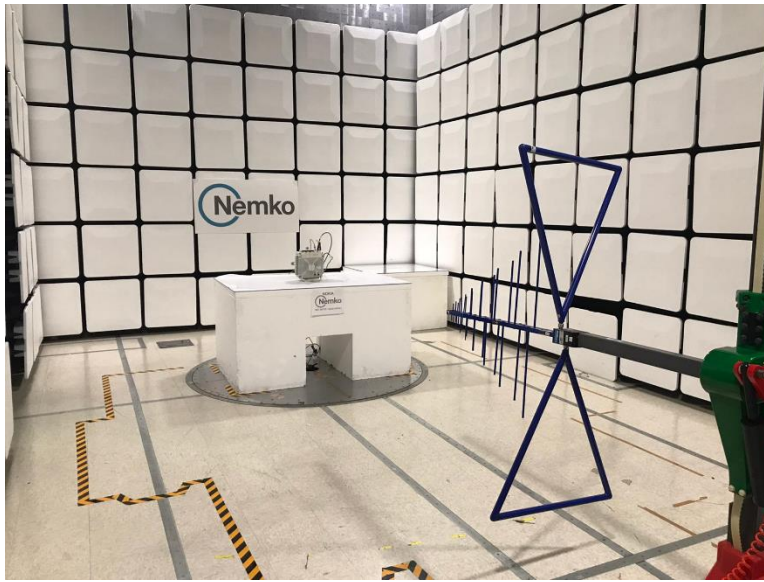

TEST SET UP PHOTOS – WAVUBTT58

Temperature Stability and 99% BW

Conducted Port Measurements

Radiated tests – below 1GHz

Radiated tests – above 1GHz