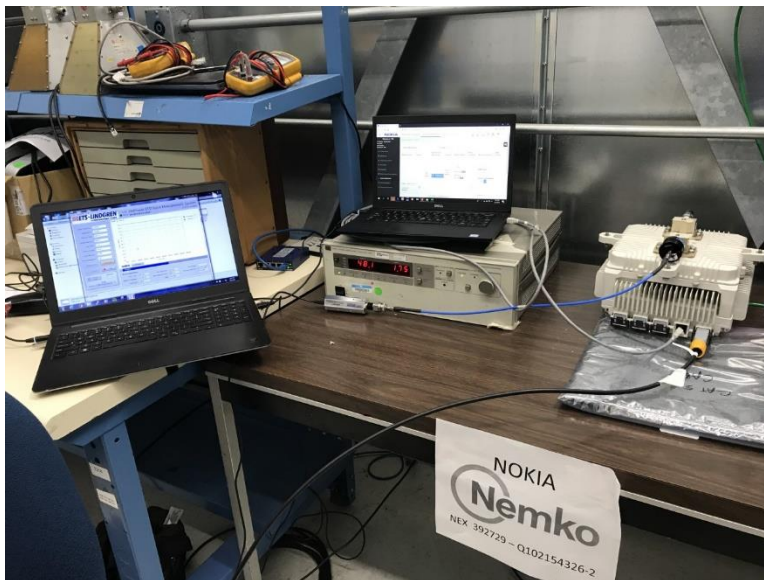

TEST SET UP PHOTOS – WAVUBTT58

Temperature Stability and 99% BW

Conducted Port Measurements

Radiated tests – below 1GHz

Radiated tests – above 1GHz