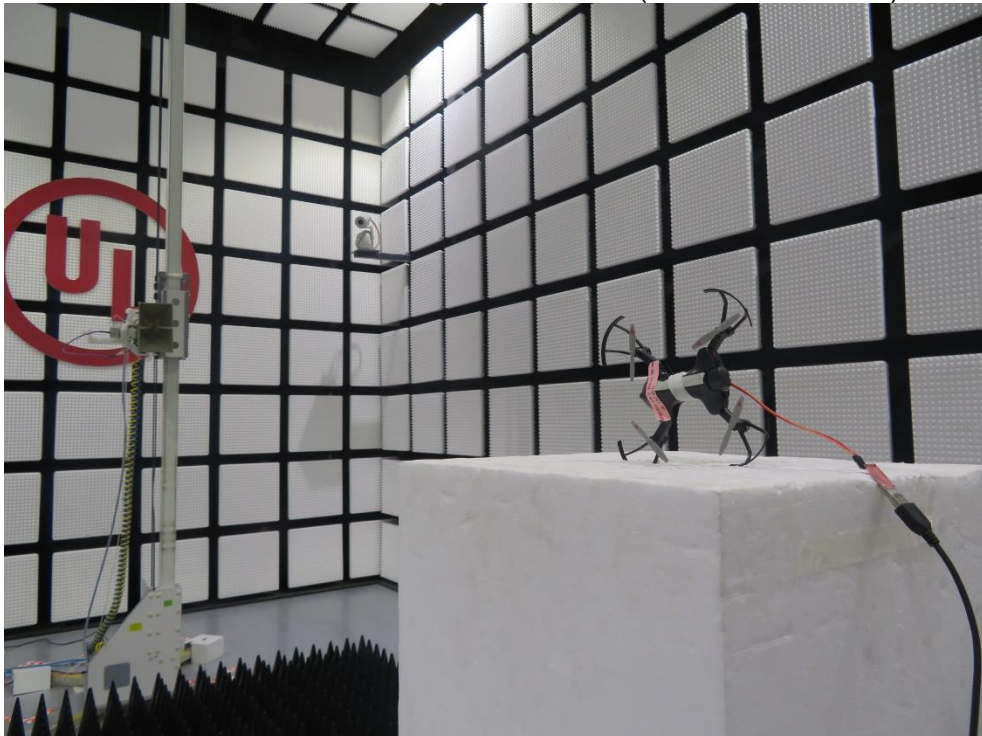

# **Setup Photographs**

2.4G Module  
RADIATED RF MEASUREMENT SETUP (30MHz ~ 1 GHz)

RADIATED RF MEASUREMENT SETUP (Below 30MHz)

RADIATED RF MEASUREMENT SETUP (Above 1G – X axis)

RADIATED RF MEASUREMENT SETUP (Above 1G – X axis)

RADIATED RF MEASUREMENT SETUP (Above 1G – Y axis)

RADIATED RF MEASUREMENT SETUP (Above 1G – Z axis)

WIFI Module  
RADIATED RF MEASUREMENT SETUP (30MHz ~ 1 GHz)

RADIATED RF MEASUREMENT SETUP (Below 30MHz)

RADIATED RF MEASUREMENT SETUP (Above 1G – X axis)

RADIATED RF MEASUREMENT SETUP (Above 1G – Y axis)

RADIATED RF MEASUREMENT SETUP (Above 1G – Z axis)