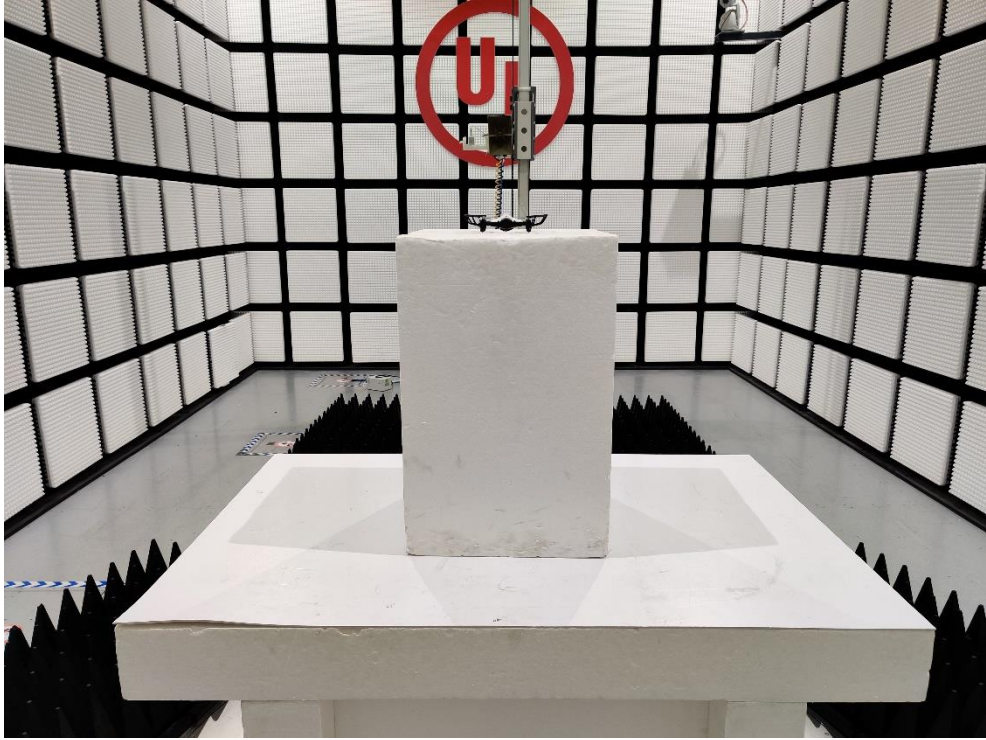

# **Setup Photographs**

2.4G Module  
RADIATED RF MEASUREMENT SETUP (30MHz ~ 1 GHz)

RADIATED RF MEASUREMENT SETUP (Below 30MHz)

RADIATED RF MEASUREMENT SETUP (Above 1G – X axis)

RADIATED RF MEASUREMENT SETUP (Above 1G – X axis)

RADIATED RF MEASUREMENT SETUP (Above 1G – Y axis)

RADIATED RF MEASUREMENT SETUP (Above 1G – Z axis)

WIFI Module  
RADIATED RF MEASUREMENT SETUP (30MHz ~ 1 GHz)

RADIATED RF MEASUREMENT SETUP (Below 30MHz)