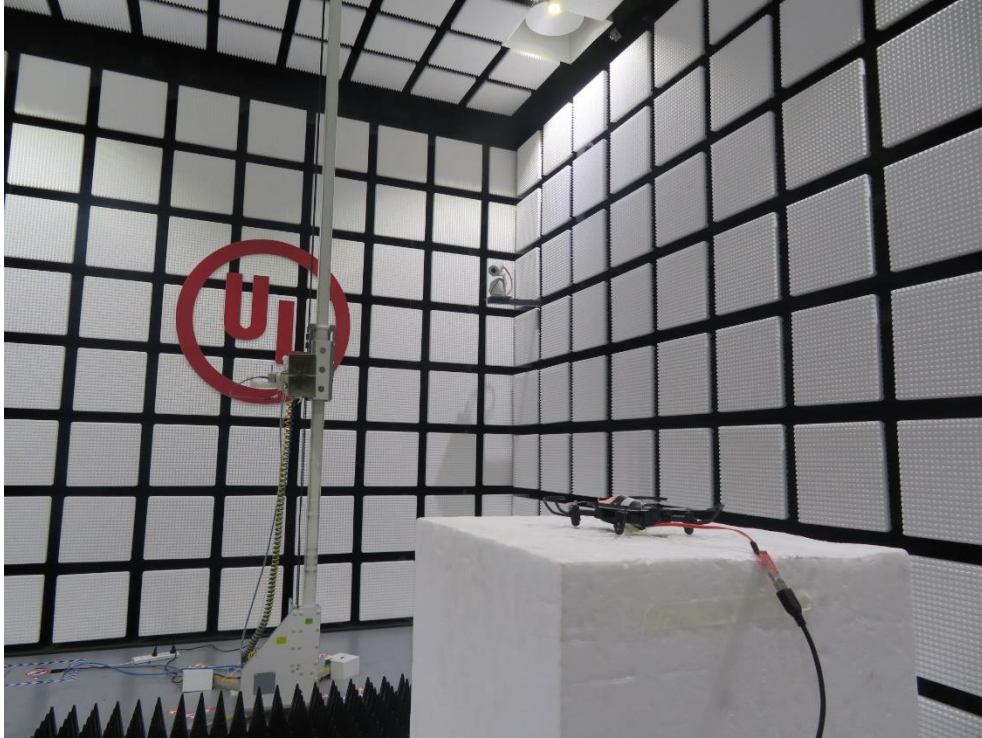

RADIATED RF MEASUREMENT SETUP (Above 1G – X axis)