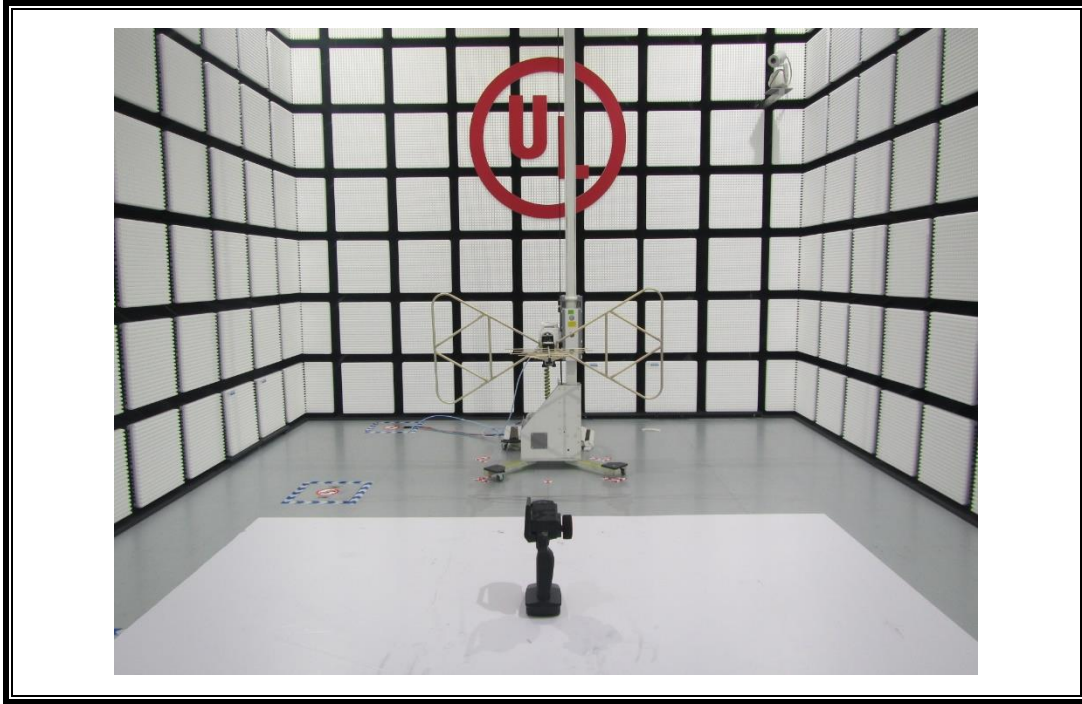

Appendix II

Setup Photographs

RADIATED RF MEASUREMENT SETUP (30MHz ~ 1 GHz)

RADIATED RF MEASUREMENT SETUP (Below 30MHz)

RADIATED RF MEASUREMENT SETUP (Above 1G – X axis)

RADIATED RF MEASUREMENT SETUP (Above 1G – Y axis)

RADIATED RF MEASUREMENT SETUP (Above 1G – Z axis)