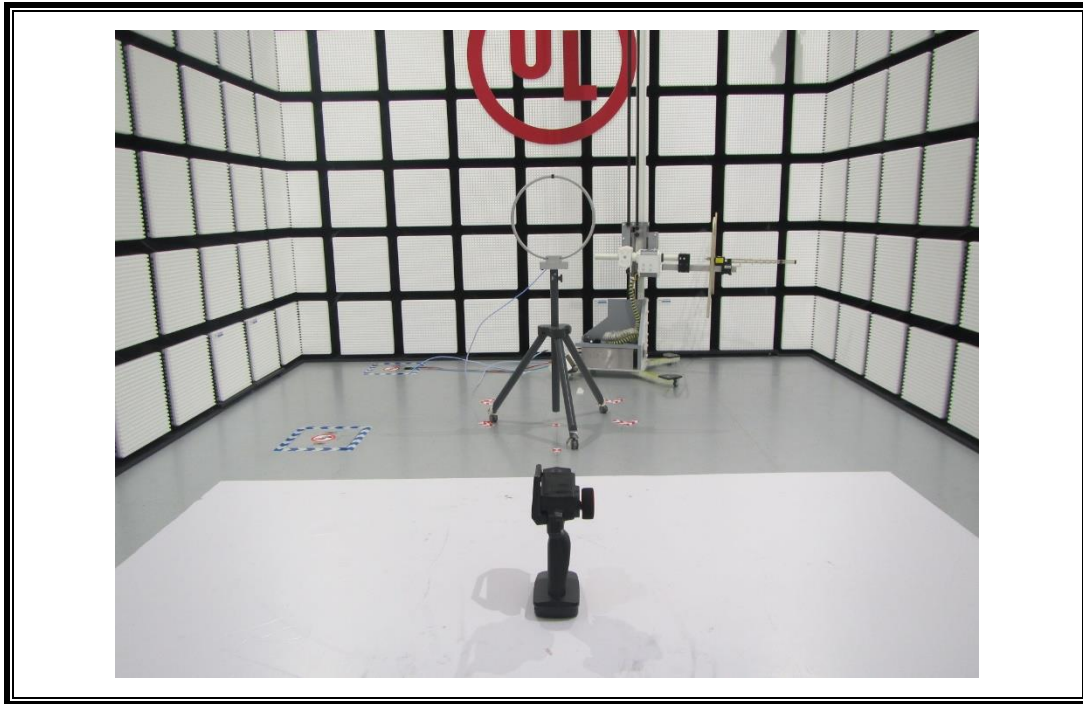

Appendix II

Setup Photographs

RADIATED RF MEASUREMENT SETUP (30MHz ~ 1 GHz)

RADIATED RF MEASUREMENT SETUP (Below 30MHz)

RADIATED RF MEASUREMENT SETUP (Above 1G – X axis)

RADIATED RF MEASUREMENT SETUP (Above 1G – Y axis)

RADIATED RF MEASUREMENT SETUP (Above 1G – Z axis)