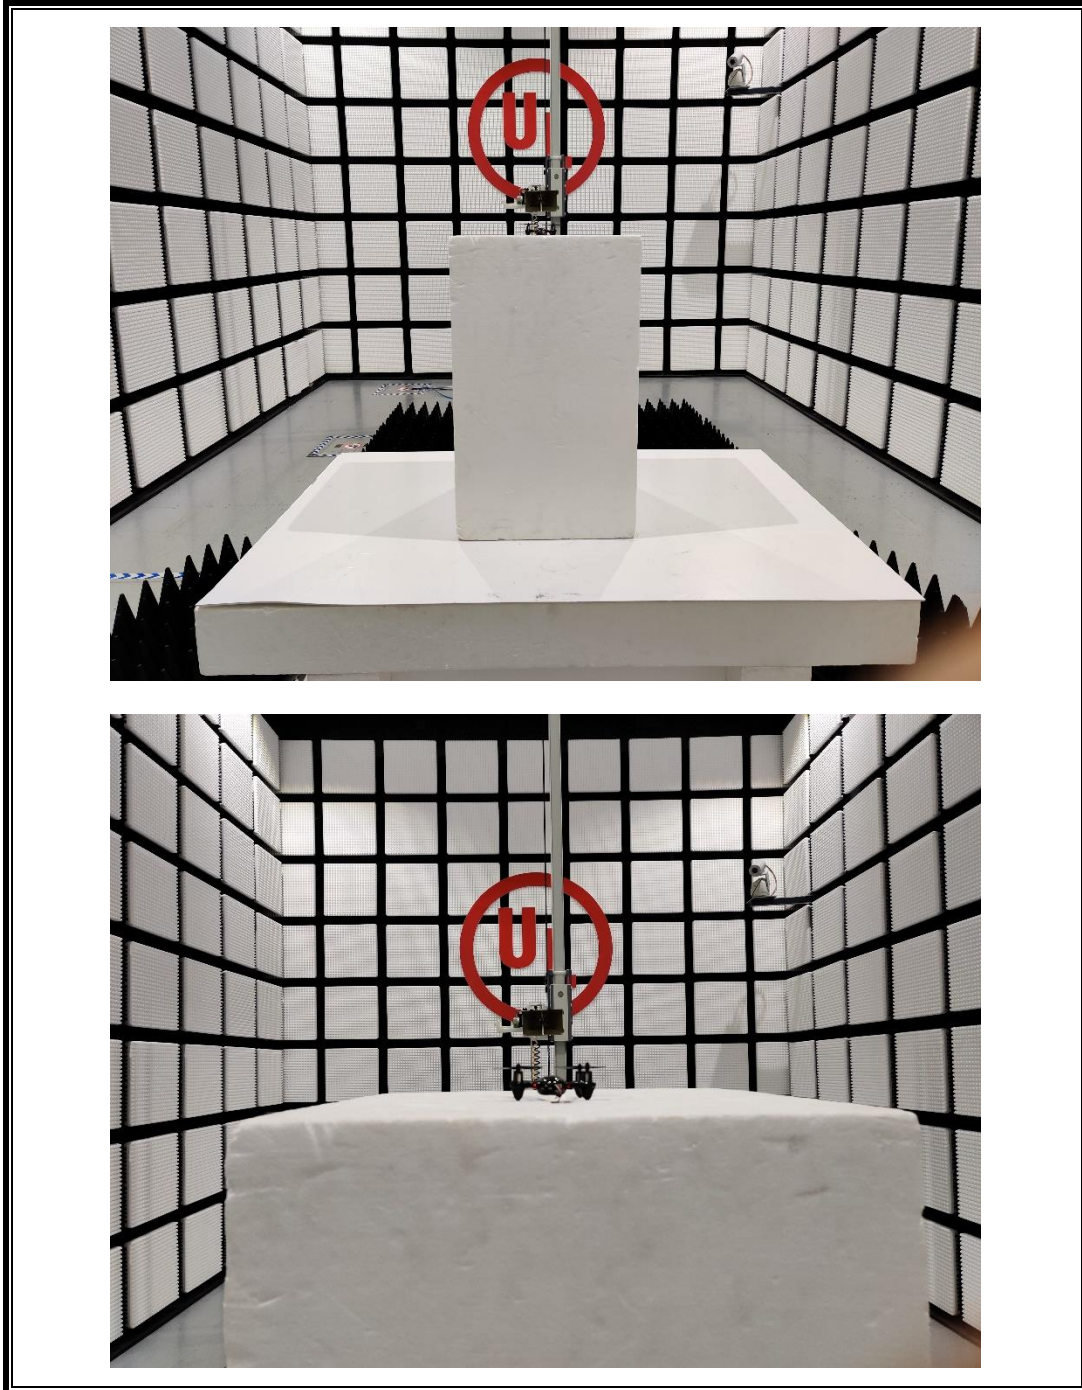

# **Setup Photographs**

RADIATED RF MEASUREMENT SETUP (30MHz ~ 1 GHz)

RADIATED RF MEASUREMENT SETUP (Below 30MHz)

RADIATED RF MEASUREMENT SETUP (Above 1G – X axis)

RADIATED RF MEASUREMENT SETUP (Above 1G – Y axis)

RADIATED RF MEASUREMENT SETUP (Above 1G – Z axis)