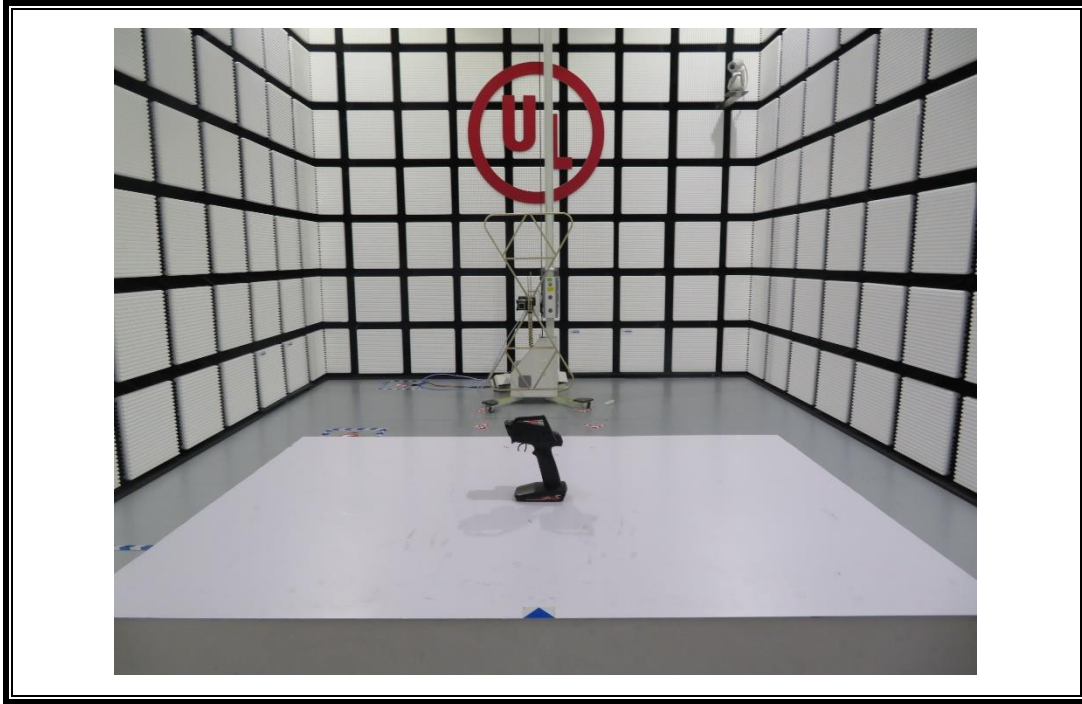

# **Setup Photographs**

RADIATED RF MEASUREMENT SETUP (30MHz ~ 1 GHz)

RADIATED RF MEASUREMENT SETUP (Below 30MHz)

RADIATED RF MEASUREMENT SETUP (Above 1G – X axis)

RADIATED RF MEASUREMENT SETUP (Above 1G – Y axis)

RADIATED RF MEASUREMENT SETUP (Above 1G – Z axis)