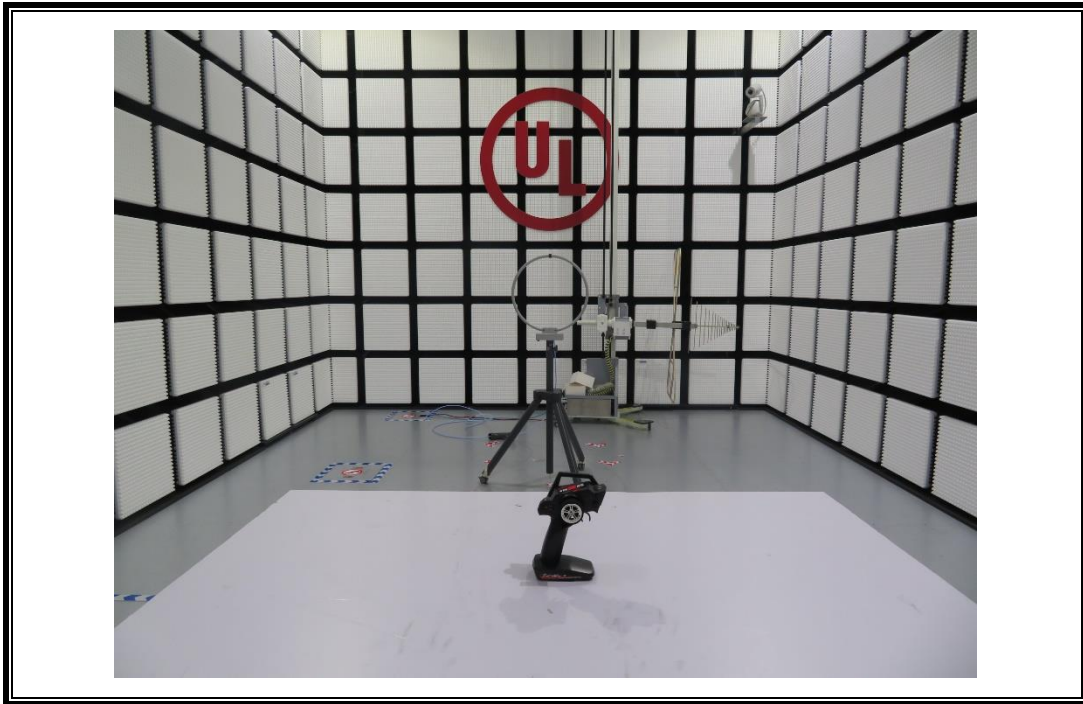

# **Setup Photographs**

RADIATED RF MEASUREMENT SETUP (30MHz ~ 1 GHz)

RADIATED RF MEASUREMENT SETUP (Below 30MHz)

RADIATED RF MEASUREMENT SETUP (Above 1G – X axis)

RADIATED RF MEASUREMENT SETUP (Above 1G – Y axis)

RADIATED RF MEASUREMENT SETUP (Above 1G – Z axis)