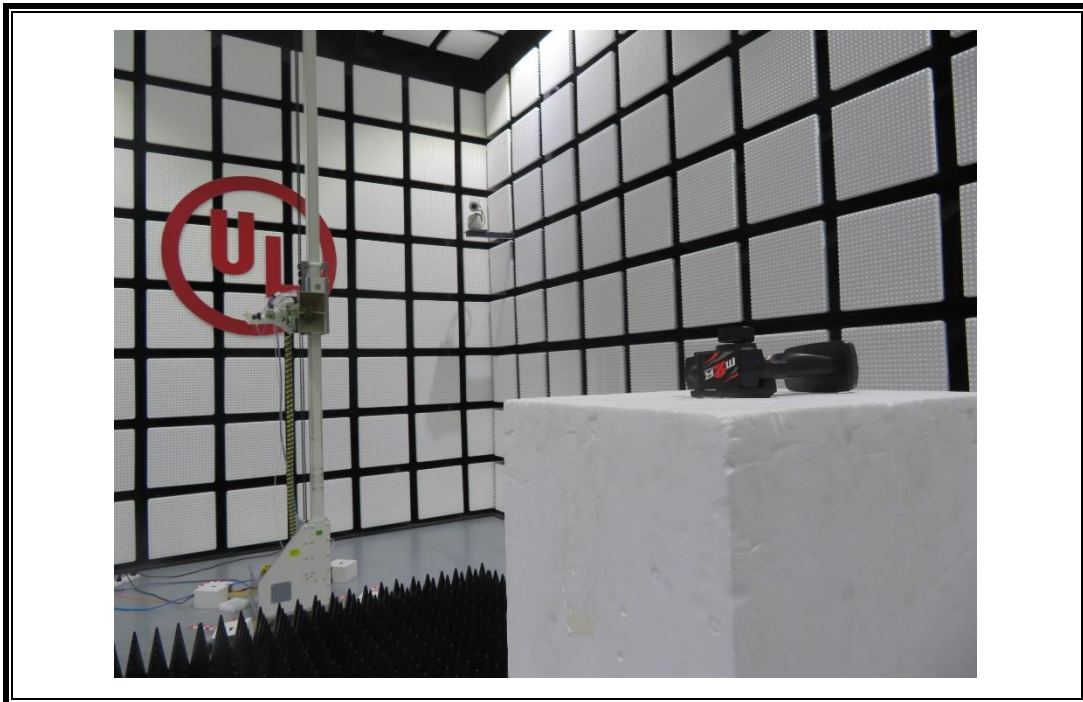

# **Setup Photographs**

RADIATED RF MEASUREMENT SETUP (30MHz ~ 1 GHz)

RADIATED RF MEASUREMENT SETUP (Below 30MHz)

RADIATED RF MEASUREMENT SETUP (Above 1G – X axis)

RADIATED RF MEASUREMENT SETUP (Above 1G – Y axis)

RADIATED RF MEASUREMENT SETUP (Above 1G – Z axis)