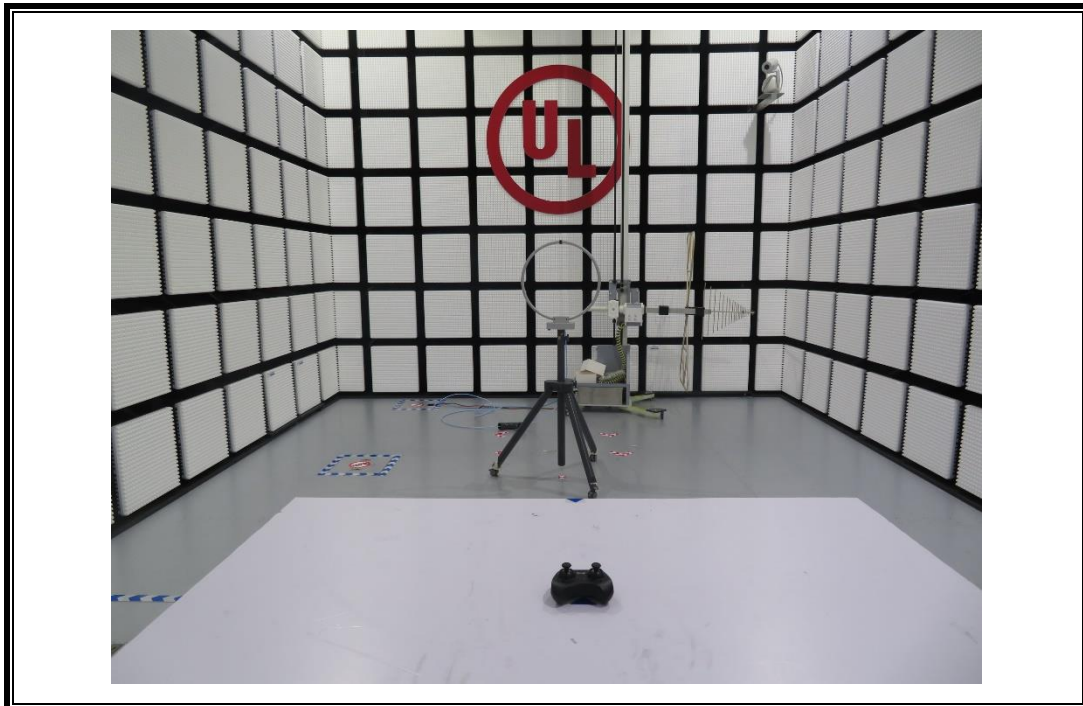

# **Setup Photographs**

RADIATED RF MEASUREMENT SETUP (30MHz ~ 1 GHz)

RADIATED RF MEASUREMENT SETUP (Below 30MHz)

RADIATED RF MEASUREMENT SETUP (Above 1G – X axis)

RADIATED RF MEASUREMENT SETUP (Above 1G – Y axis)

RADIATED RF MEASUREMENT SETUP (Above 1G – Z axis)