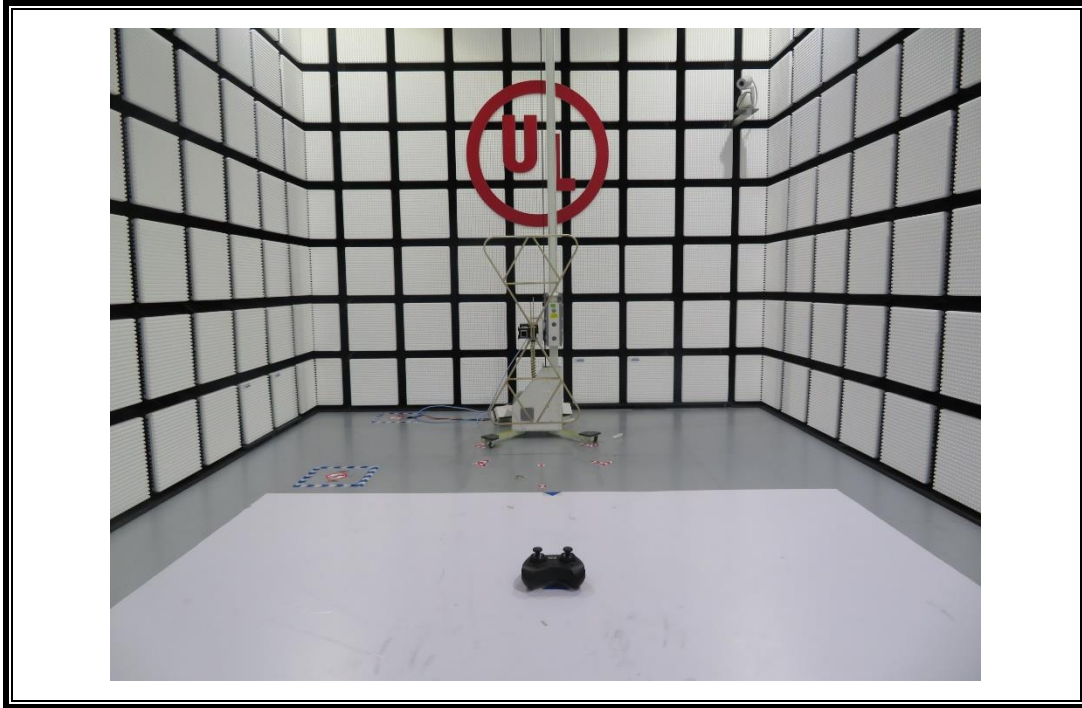

# **Setup Photographs**

RADIATED RF MEASUREMENT SETUP (30MHz ~ 1 GHz)

RADIATED RF MEASUREMENT SETUP (Below 30MHz)

RADIATED RF MEASUREMENT SETUP (Above 1G – X axis)

RADIATED RF MEASUREMENT SETUP (Above 1G – Y axis)

RADIATED RF MEASUREMENT SETUP (Above 1G – Z axis)