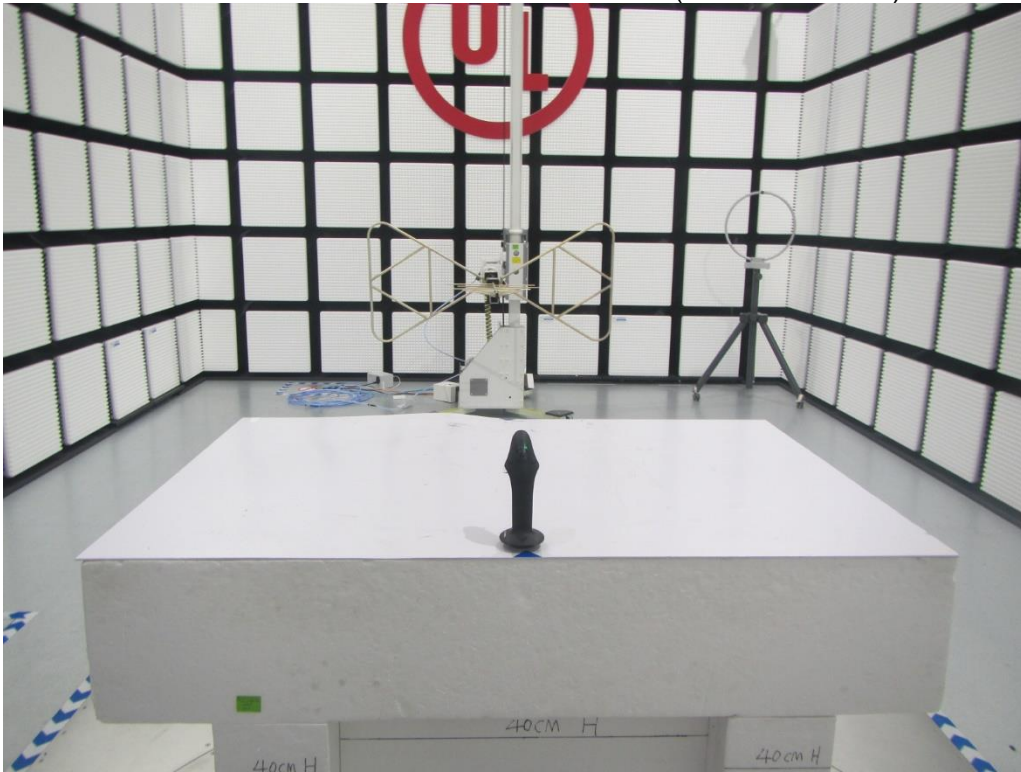

Appendix III

Setup Photographs

RADIATED RF MEASUREMENT SETUP (30MHz ~ 1 GHz)

RADIATED RF MEASUREMENT SETUP (Below 30MHz)

RADIATED RF MEASUREMENT SETUP (Above 1G – X axis)

RADIATED RF MEASUREMENT SETUP (Above 1G – Y axis)

RADIATED RF MEASUREMENT SETUP (Above 1G – Z axis)