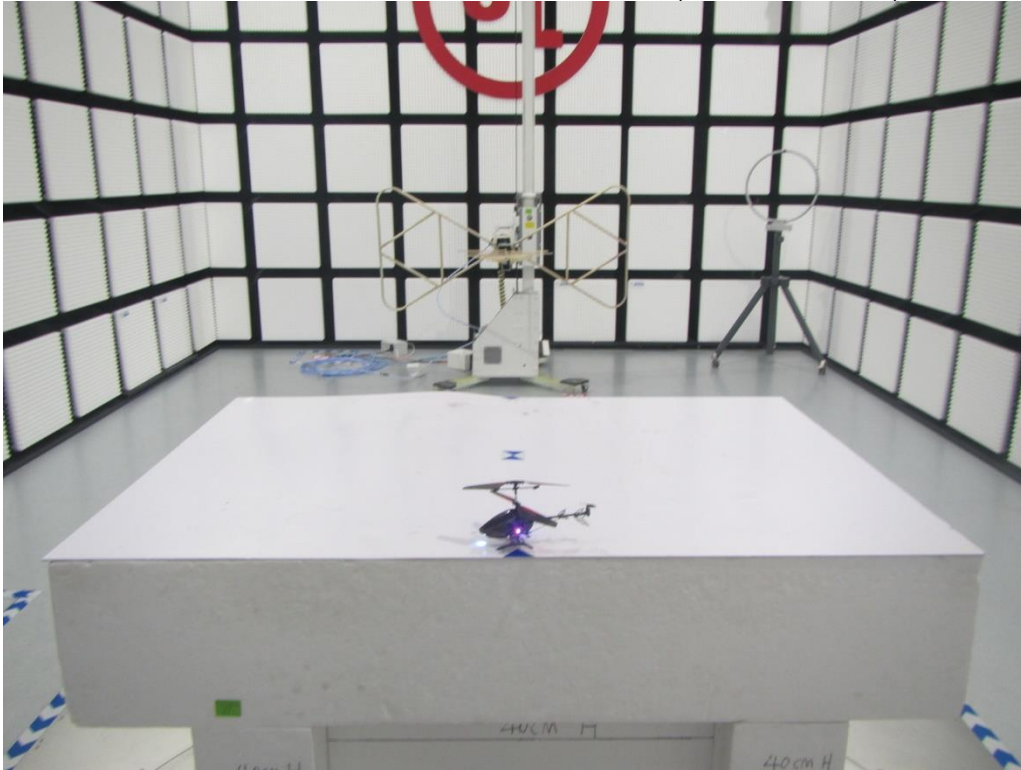

# **Setup Photographs**

RADIATED RF MEASUREMENT SETUP (30MHz ~ 1 GHz)

RADIATED RF MEASUREMENT SETUP (Below 30MHz)

RADIATED RF MEASUREMENT SETUP (Above 1G – X axis)

RADIATED RF MEASUREMENT SETUP (Above 1G – Y axis)

RADIATED RF MEASUREMENT SETUP (Above 1G – Z axis)

POWERLINE CONDUCTED EMISSIONS MEASUREMENT SETUP