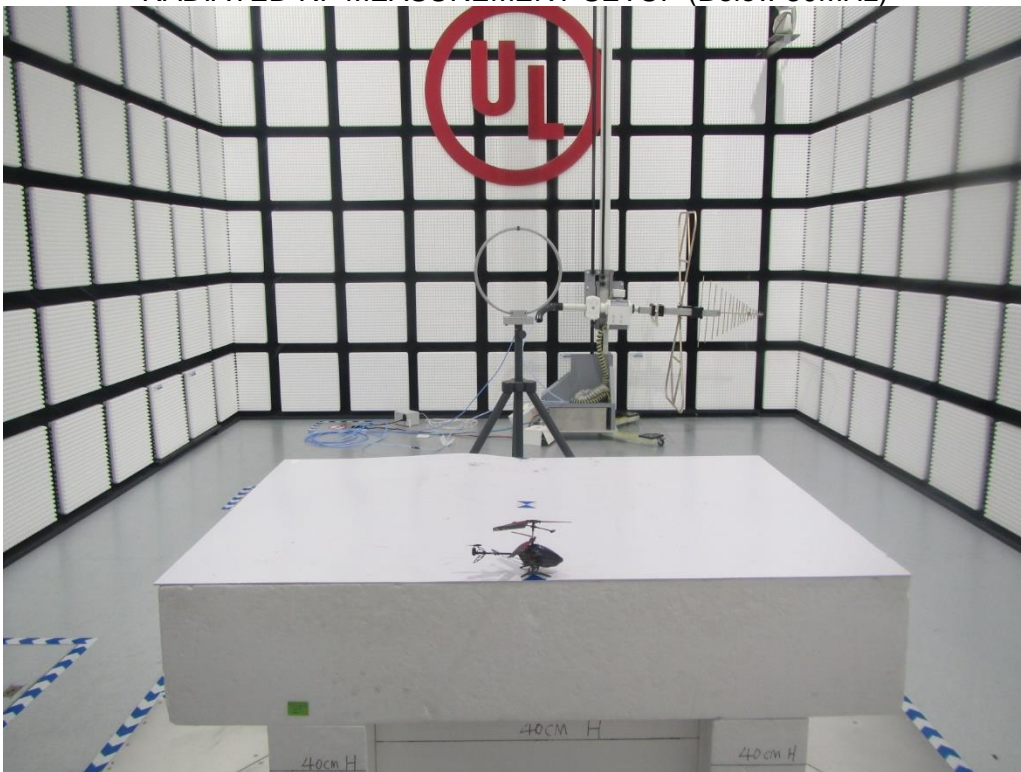

# **Setup Photographs**

RADIATED RF MEASUREMENT SETUP (30MHz ~ 1 GHz)

RADIATED RF MEASUREMENT SETUP (Below 30MHz)

RADIATED RF MEASUREMENT SETUP (Above 1G – X axis)

RADIATED RF MEASUREMENT SETUP (Above 1G – Y axis)

RADIATED RF MEASUREMENT SETUP (Above 1G – Z axis)

POWERLINE CONDUCTED EMISSIONS MEASUREMENT SETUP