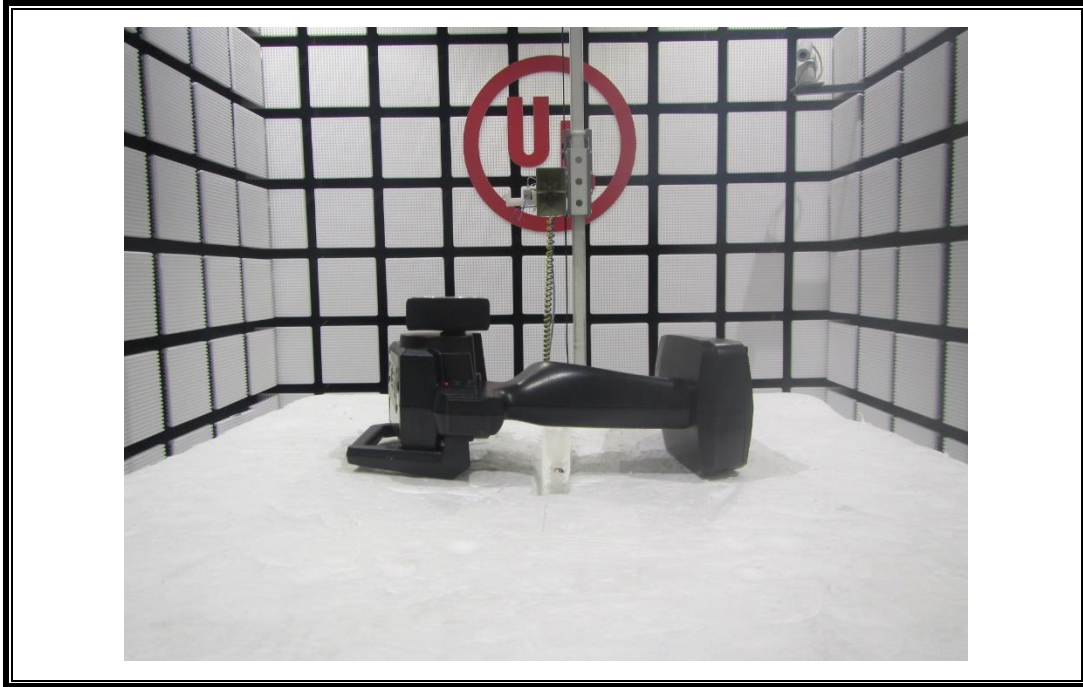

### **Setup Photographs**

RADIATED RF MEASUREMENT SETUP (30MHz ~ 1 GHz)

RADIATED RF MEASUREMENT SETUP (Below 30MHz)

RADIATED RF MEASUREMENT SETUP (Above 1G – Z axis)

RADIATED RF MEASUREMENT SETUP (Above 1G – X axis)

RADIATED RF MEASUREMENT SETUP (Above 1G – Y axis)

RADIATED RF MEASUREMENT SETUP (Above 1G – Z axis)