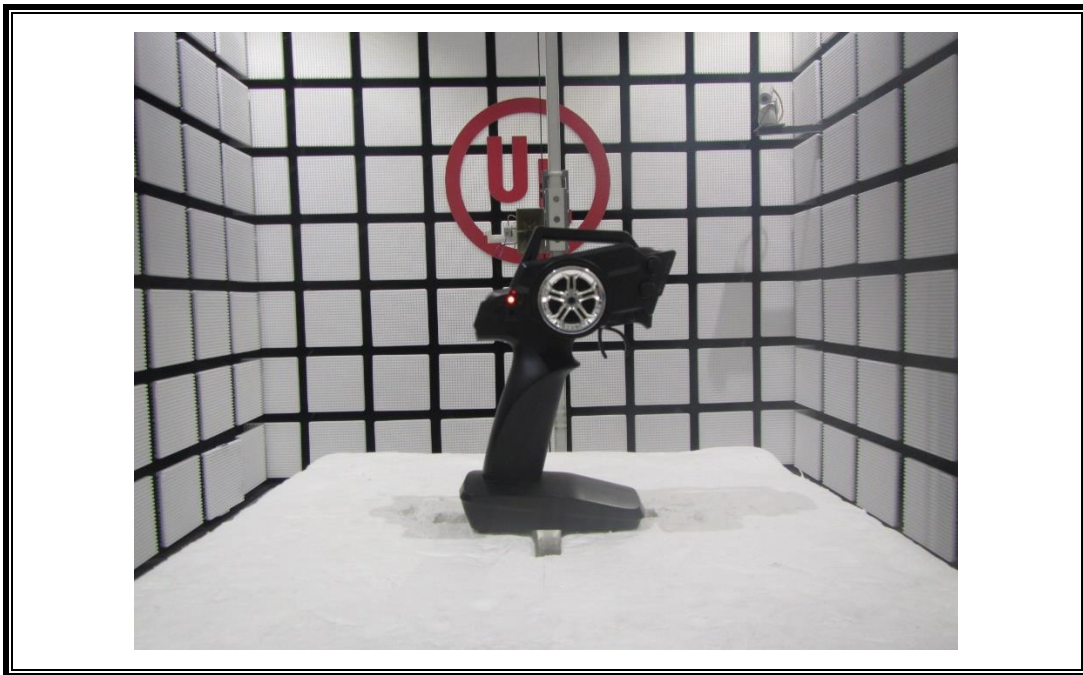

### **Setup Photographs**

RADIATED RF MEASUREMENT SETUP (30MHz ~ 1 GHz)

RADIATED RF MEASUREMENT SETUP (Below 30MHz)

RADIATED RF MEASUREMENT SETUP (Above 1G – Z axis)

RADIATED RF MEASUREMENT SETUP (Above 1G – X axis)