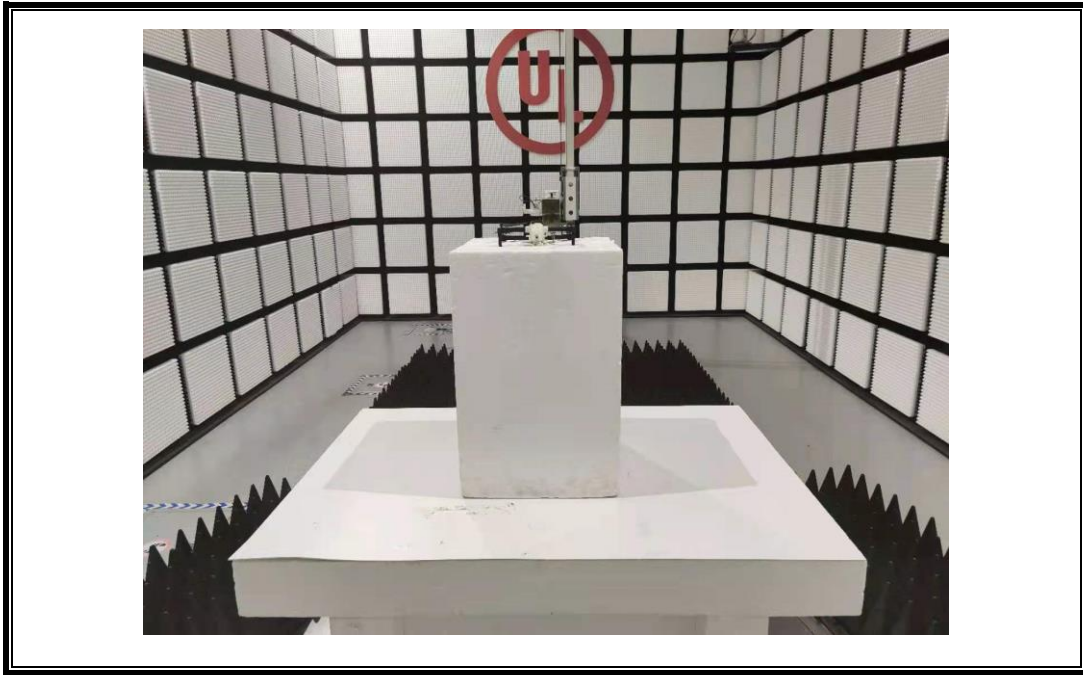

Appendix II

Setup Photographs

For 2.4G Test
RADIATED RF MEASUREMENT SETUP (30MHz ~ 1 GHz)

RADIATED RF MEASUREMENT SETUP (Below 30MHz)

RADIATED RF MEASUREMENT SETUP (Above 1G – X axis)

RADIATED RF MEASUREMENT SETUP (Above 1G – X axis)

RADIATED RF MEASUREMENT SETUP (Above 1G – Y axis)

RADIATED RF MEASUREMENT SETUP (Above 1G – Z axis)

For WIFI Test

RADIATED RF MEASUREMENT SETUP (30MHz ~ 1 GHz)

RADIATED RF MEASUREMENT SETUP (Below 30MHz)

RADIATED RF MEASUREMENT SETUP (Above 1G – X axis)