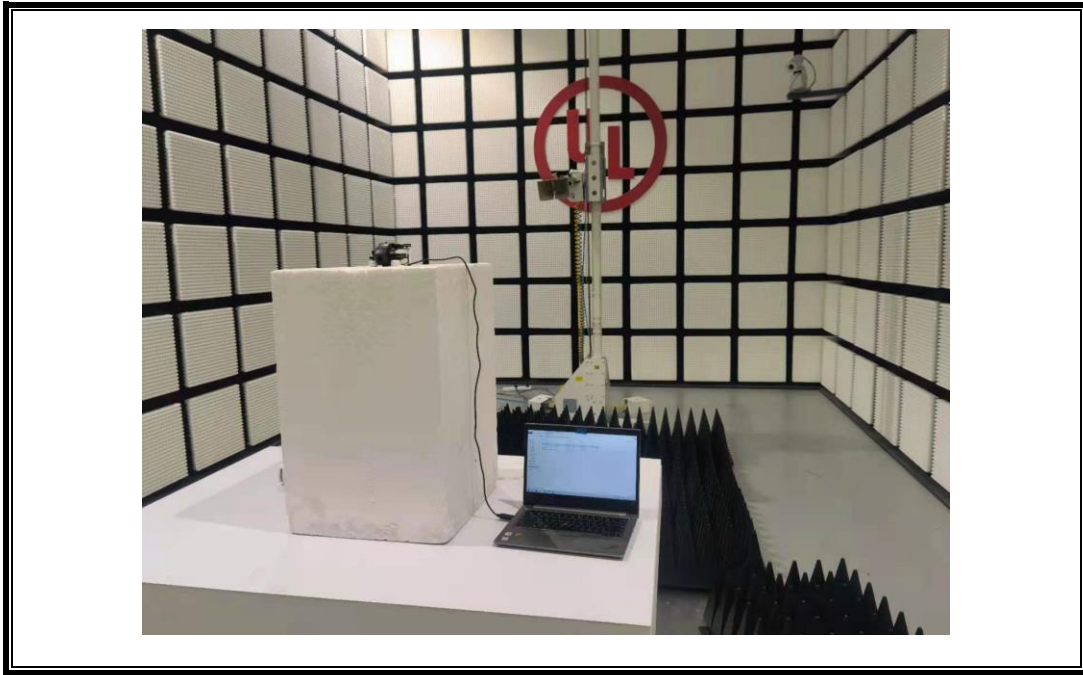

Appendix II

Setup Photographs

For 2.4G Test
RADIATED RF MEASUREMENT SETUP (30MHz ~ 1 GHz)

RADIATED RF MEASUREMENT SETUP (Below 30MHz)

RADIATED RF MEASUREMENT SETUP (Above 1G – X axis)

RADIATED RF MEASUREMENT SETUP (Above 1G – X axis)

RADIATED RF MEASUREMENT SETUP (Above 1G – Y axis)

RADIATED RF MEASUREMENT SETUP (Above 1G – Z axis)

For WIFI Test

RADIATED RF MEASUREMENT SETUP (30MHz ~ 1 GHz)

RADIATED RF MEASUREMENT SETUP (Below 30MHz)

RADIATED RF MEASUREMENT SETUP (Above 1G – X axis)