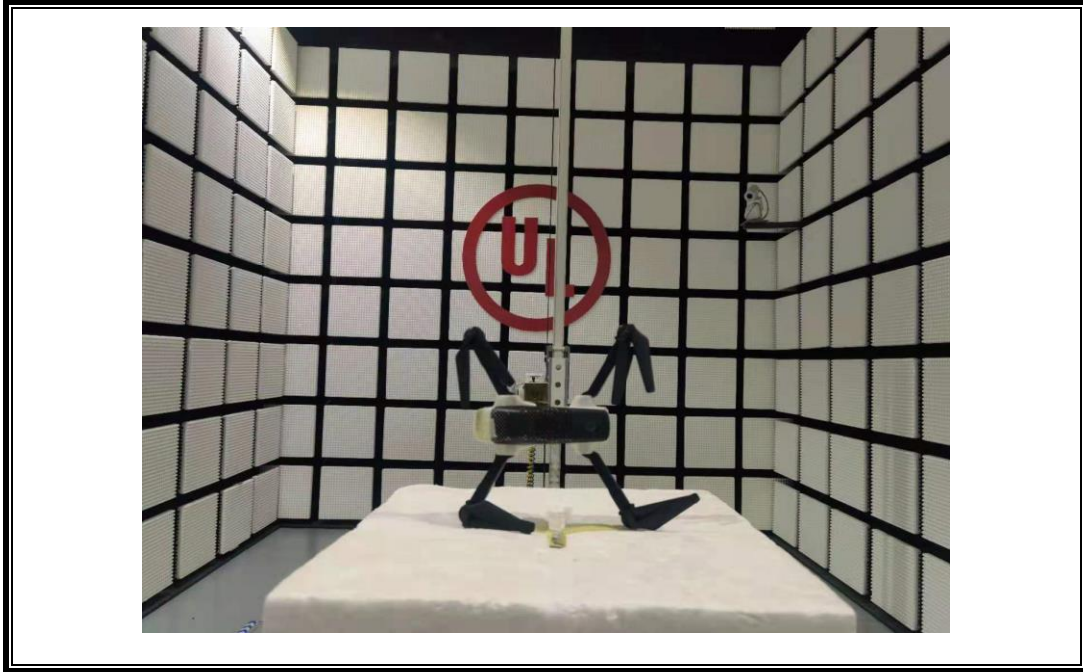

Appendix II

Setup Photographs

For 2.4G Test
RADIATED RF MEASUREMENT SETUP (30MHz ~ 1 GHz)

RADIATED RF MEASUREMENT SETUP (Below 30MHz)

RADIATED RF MEASUREMENT SETUP (Above 1G – X axis)

RADIATED RF MEASUREMENT SETUP (Above 1G – X axis)

RADIATED RF MEASUREMENT SETUP (Above 1G – Y axis)

RADIATED RF MEASUREMENT SETUP (Above 1G – Z axis)

For WIFI Test

RADIATED RF MEASUREMENT SETUP (30MHz ~ 1 GHz)

RADIATED RF MEASUREMENT SETUP (Below 30MHz)

RADIATED RF MEASUREMENT SETUP (Above 1G – X axis)