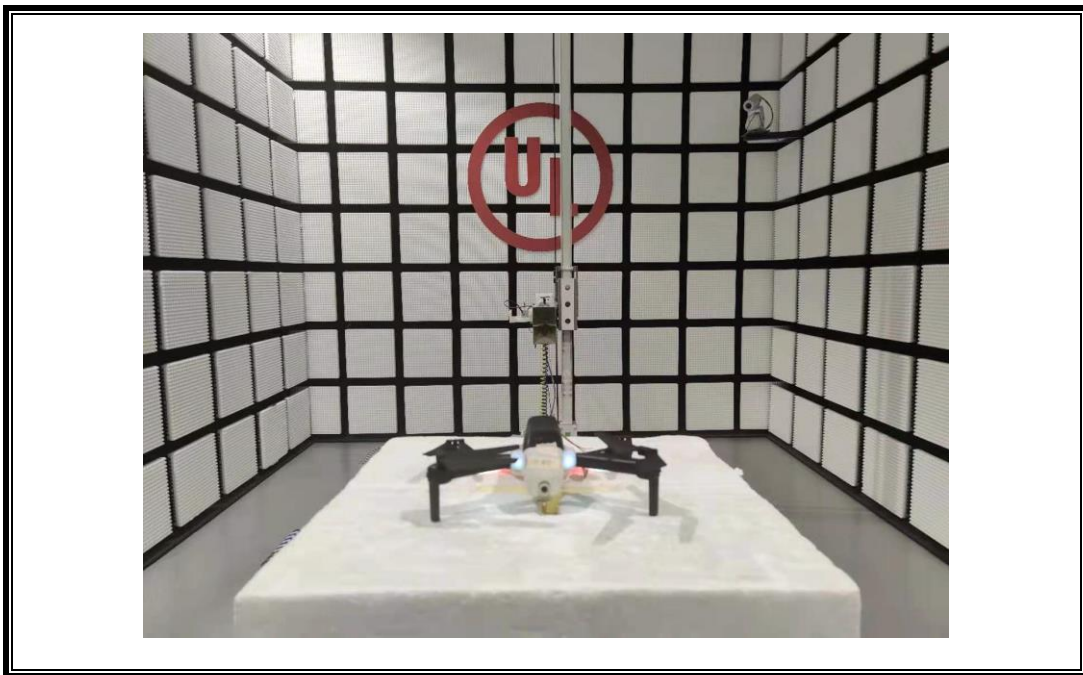

Appendix II

Setup Photographs

For 2.4G Test
RADIATED RF MEASUREMENT SETUP (30MHz ~ 1 GHz)

RADIATED RF MEASUREMENT SETUP (Below 30MHz)

RADIATED RF MEASUREMENT SETUP (Above 1G – X axis)

RADIATED RF MEASUREMENT SETUP (Above 1G – X axis)

RADIATED RF MEASUREMENT SETUP (Above 1G – Y axis)

RADIATED RF MEASUREMENT SETUP (Above 1G – Z axis)

For WIFI Test

RADIATED RF MEASUREMENT SETUP (30MHz ~ 1 GHz)

RADIATED RF MEASUREMENT SETUP (Below 30MHz)

RADIATED RF MEASUREMENT SETUP (Above 1G – X axis)