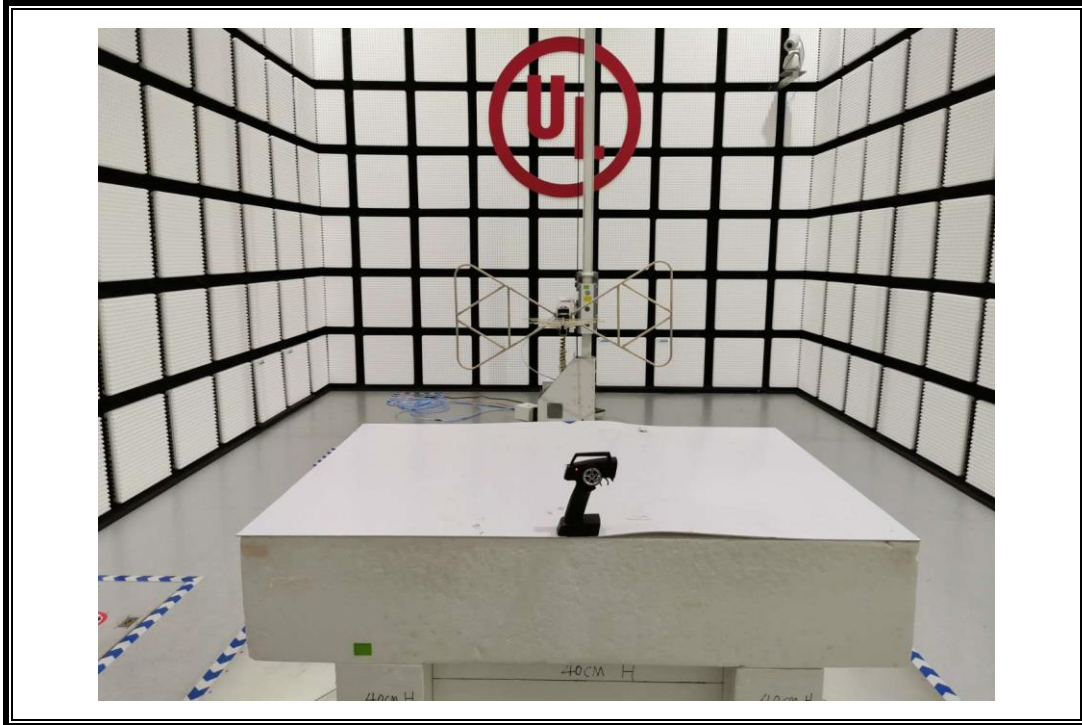

Appendix II

Setup Photographs

RADIATED RF MEASUREMENT SETUP (30MHz ~ 1 GHz)

RADIATED RF MEASUREMENT SETUP (Below 30MHz)

RADIATED RF MEASUREMENT SETUP (Above 1G – X axis)

RADIATED RF MEASUREMENT SETUP (Above 1G – Y axis)

RADIATED RF MEASUREMENT SETUP (Above 1G – Z axis)