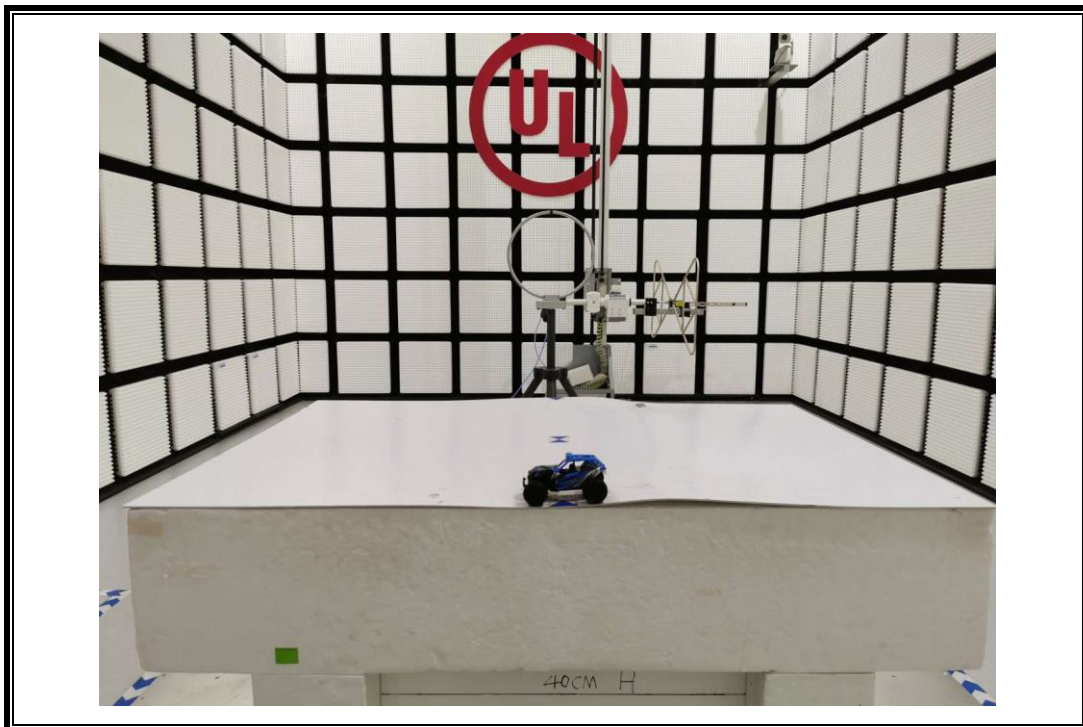

# **Setup Photographs**

RADIATED RF MEASUREMENT SETUP (30MHz ~ 1 GHz)

RADIATED RF MEASUREMENT SETUP (Below 30MHz)

RADIATED RF MEASUREMENT SETUP (Above 1G – X axis)

RADIATED RF MEASUREMENT SETUP (Above 1G – Y axis)

RADIATED RF MEASUREMENT SETUP (Above 1G – Z axis)

CONDUCTED EMISSIONS MEASUREMENT SETUP