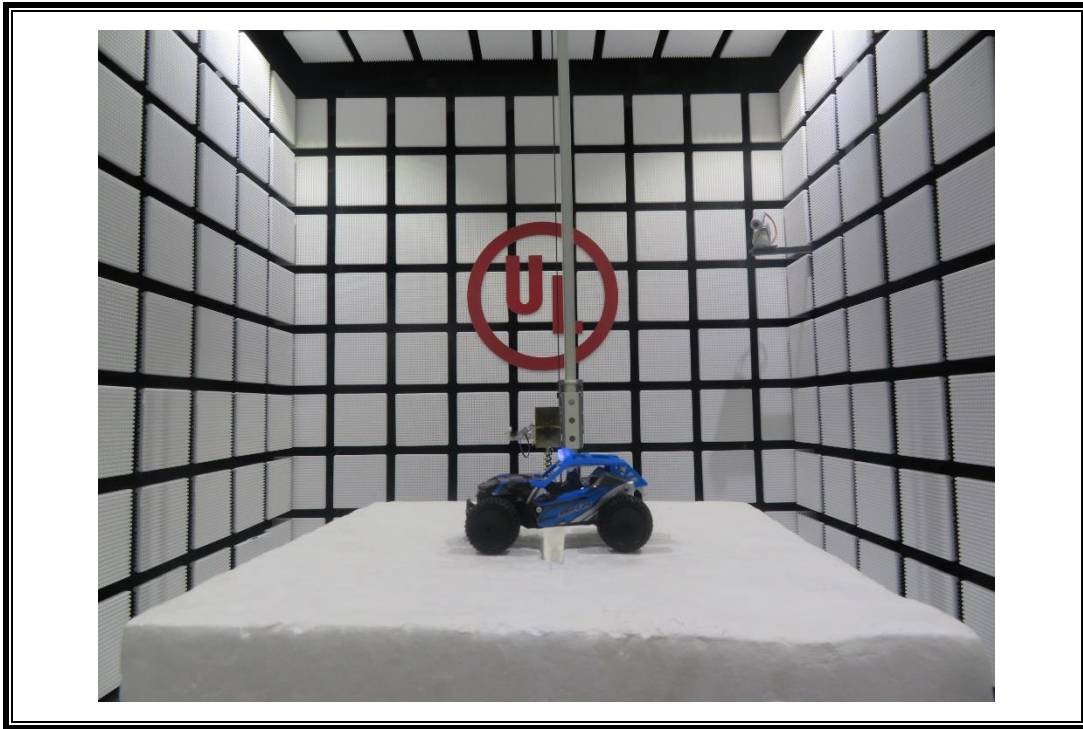

# **Setup Photographs**

RADIATED RF MEASUREMENT SETUP (30MHz ~ 1 GHz)

RADIATED RF MEASUREMENT SETUP (Below 30MHz)

RADIATED RF MEASUREMENT SETUP (Above 1G – X axis)

RADIATED RF MEASUREMENT SETUP (Above 1G – Y axis)

RADIATED RF MEASUREMENT SETUP (Above 1G – Z axis)

CONDUCTED EMISSIONS MEASUREMENT SETUP