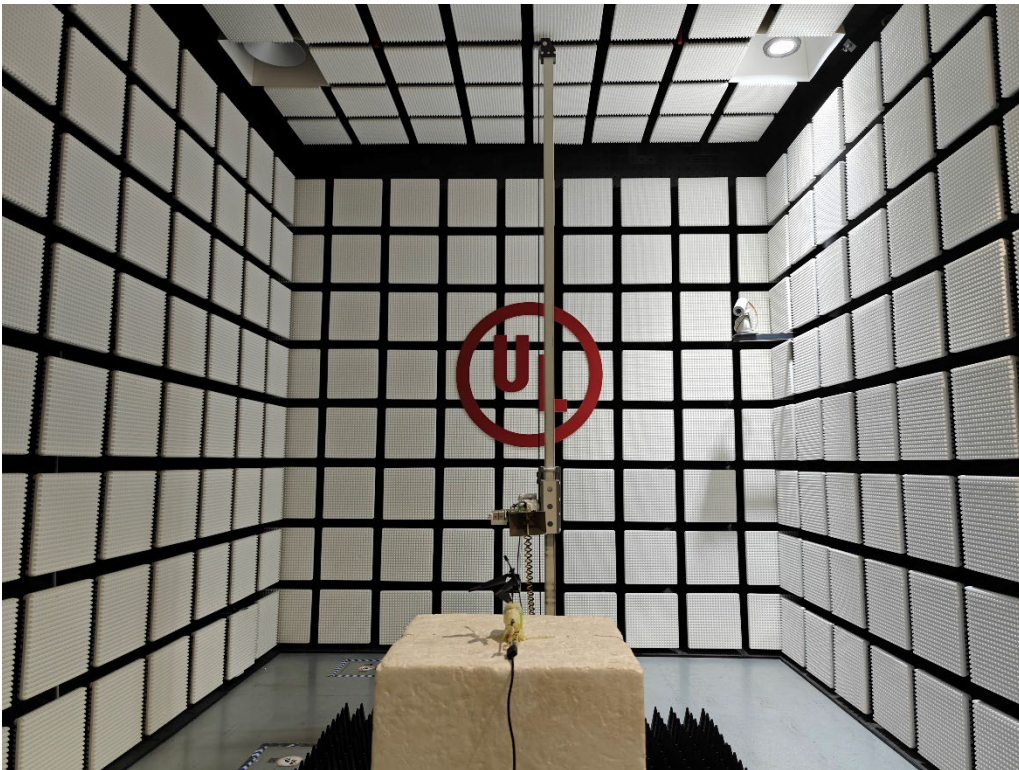

Appendix III

Setup Photographs

Radiated Disturbance below 1 GHz and above 30 MHz Test Setup For 2.4GHz SRD

Radiated Disturbance below 30 MHz Test Setup For 2.4GHz SRD

Radiated Disturbance Above 1 GHz Test Setup For 2.4GHz SRD

Radiated Disturbance below 1 GHz and above 30 MHz Test Setup For 2.4GHz WiFi

Radiated Disturbance below 30 MHz Test Setup For 2.4GHz WiFi

Radiated Disturbance Above 1 GHz Test Setup For 2.4GHz WiFi

Radiated Disturbance Setup (Above 1 GHz-X Axis)

Radiated Disturbance Setup (Above 1 GHz-Y Axis)

Radiated Disturbance Setup (Above 1 GHz-Z Axis)