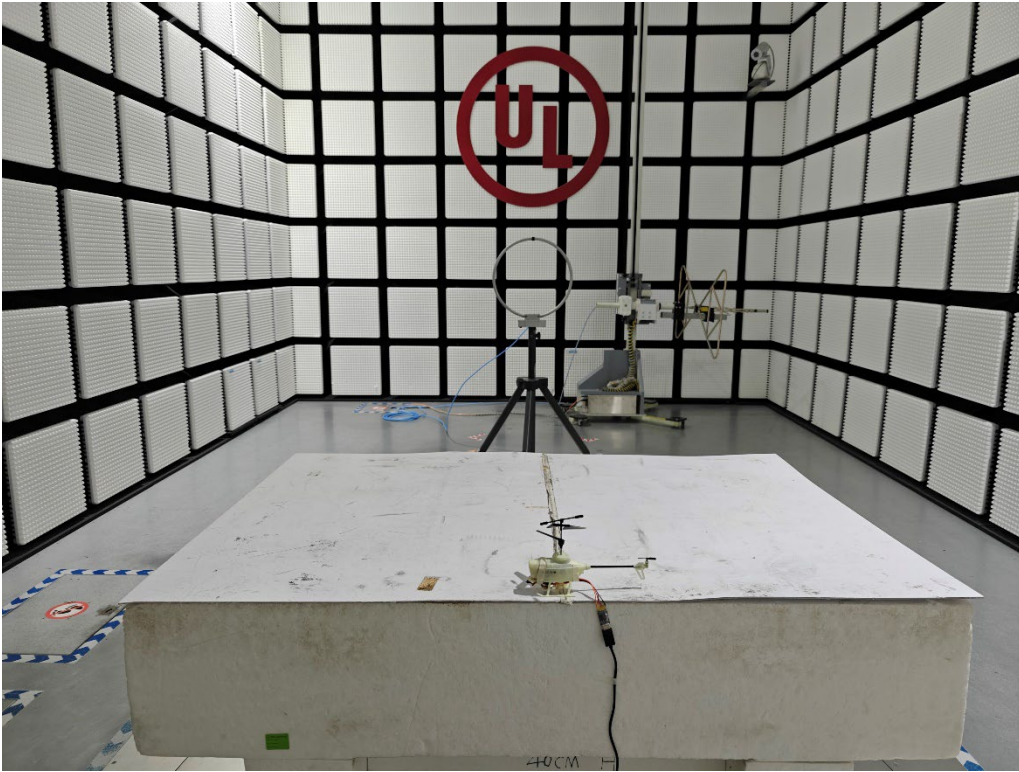

Appendix III

Setup Photographs

Radiated Disturbance below 1 GHz and above 30 MHz Test Setup For 2.4GHz SRD

Radiated Disturbance below 30 MHz Test Setup For 2.4GHz SRD

Radiated Disturbance Above 1 GHz Test Setup For 2.4GHz SRD

Radiated Disturbance below 1 GHz and above 30 MHz Test Setup For 2.4GHz WiFi

Radiated Disturbance below 30 MHz Test Setup For 2.4GHz WiFi

Radiated Disturbance Above 1 GHz Test Setup For 2.4GHz WiFi

Radiated Disturbance Setup (Above 1 GHz-X Axis)