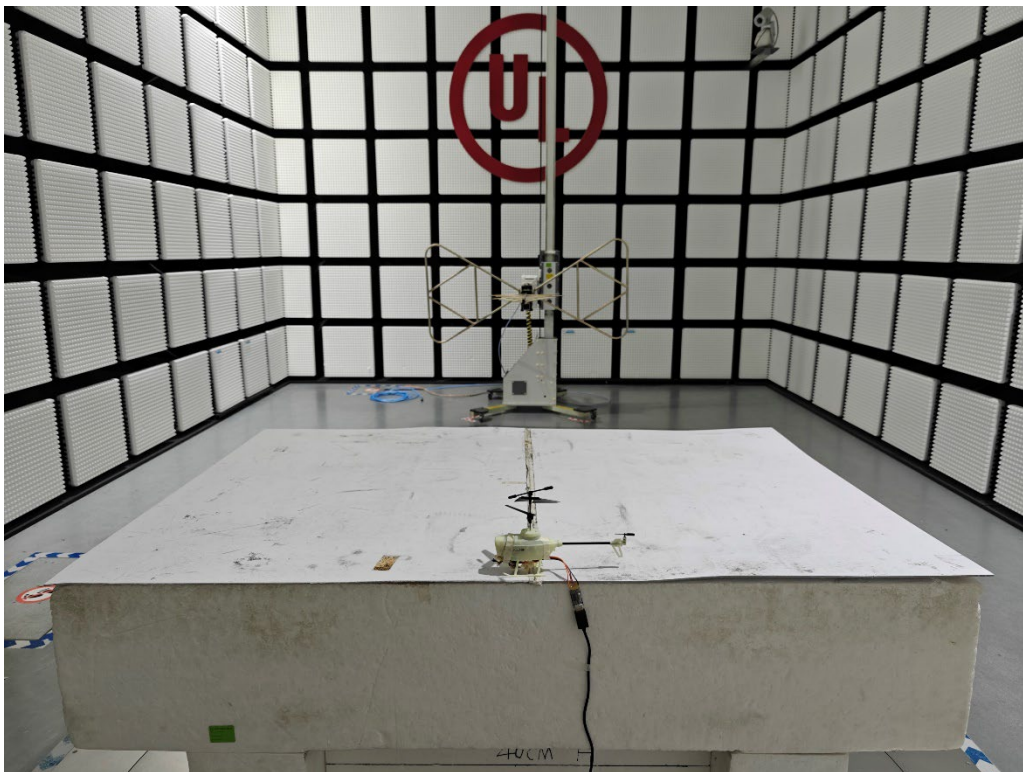

Appendix III

Setup Photographs

Radiated Disturbance below 1 GHz and above 30 MHz Test Setup For 2.4GHz SRD

Radiated Disturbance below 30 MHz Test Setup For 2.4GHz SRD

Radiated Disturbance Above 1 GHz Test Setup For 2.4GHz SRD

Radiated Disturbance below 1 GHz and above 30 MHz Test Setup For 2.4GHz WiFi

Radiated Disturbance below 30 MHz Test Setup For 2.4GHz WiFi

Radiated Disturbance Above 1 GHz Test Setup For 2.4GHz WiFi

Radiated Disturbance Setup (Above 1 GHz-X Axis)