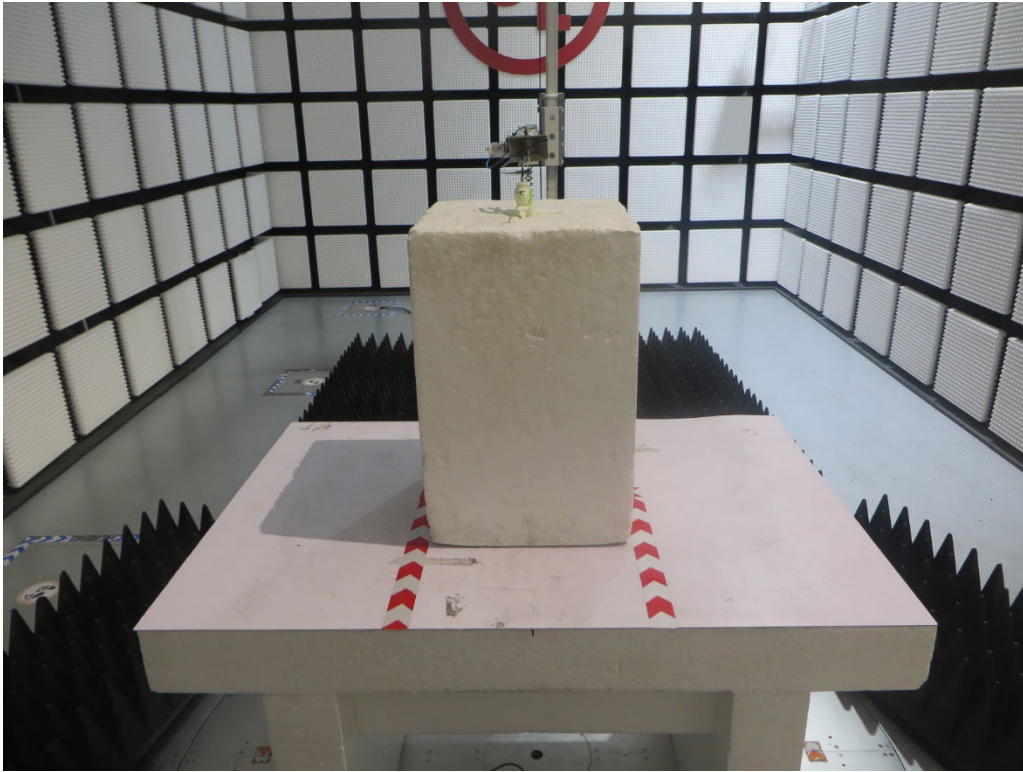

Appendix III

Setup Photographs

Radiated Disturbance below 1 GHz and above 30 MHz Test Setup For 2.4GHz SRD

Radiated Disturbance below 30 MHz Test Setup For 2.4GHz SRD

Radiated Disturbance Above 1 GHz Test Setup For 2.4GHz SRD

Radiated Disturbance below 1 GHz and above 30 MHz Test Setup For 2.4GHz WiFi

Radiated Disturbance below 30 MHz Test Setup For 2.4GHz WiFi

Radiated Disturbance Above 1 GHz Test Setup For 2.4GHz WiFi

Radiated Disturbance Setup (Above 1 GHz-X Axis)