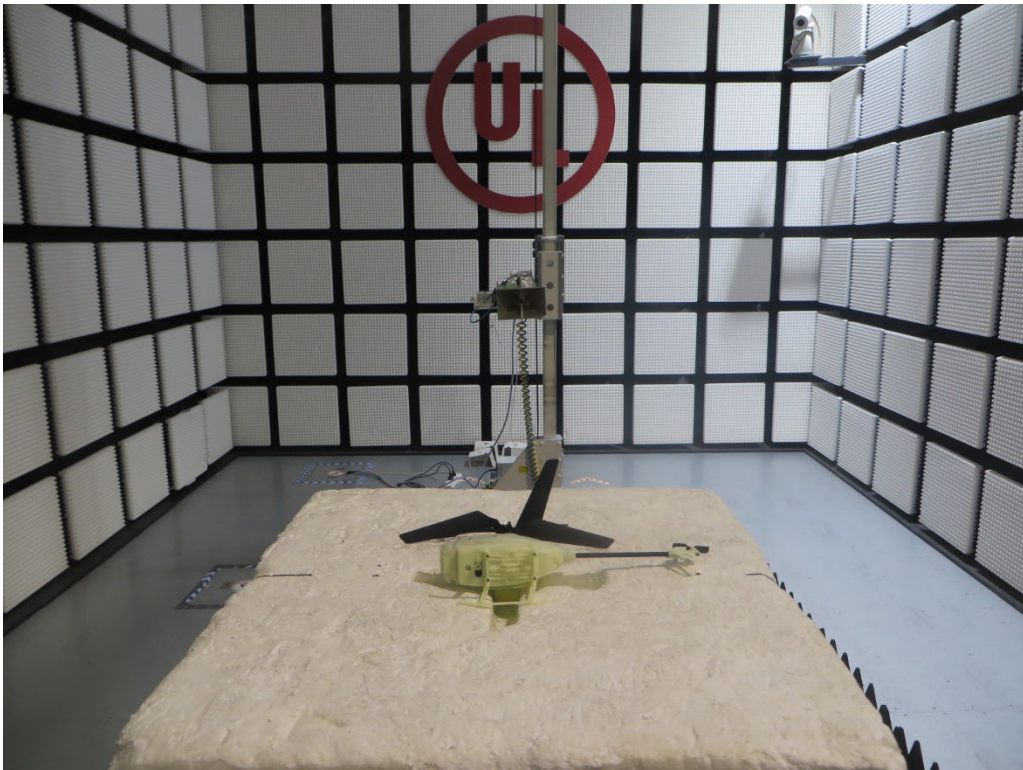

Appendix III

Setup Photographs

Radiated Disturbance below 1 GHz and above 30 MHz Test Setup For 2.4GHz SRD

Radiated Disturbance below 30 MHz Test Setup For 2.4GHz SRD

Radiated Disturbance Above 1 GHz Test Setup For 2.4GHz SRD

Radiated Disturbance below 1 GHz and above 30 MHz Test Setup For 2.4GHz WiFi

Radiated Disturbance below 30 MHz Test Setup For 2.4GHz WiFi

Radiated Disturbance Above 1 GHz Test Setup For 2.4GHz WiFi

Radiated Disturbance Setup (Above 1 GHz-X Axis)

Radiated Disturbance Setup (Above 1 GHz-Y Axis)

Radiated Disturbance Setup (Above 1 GHz-Z Axis)