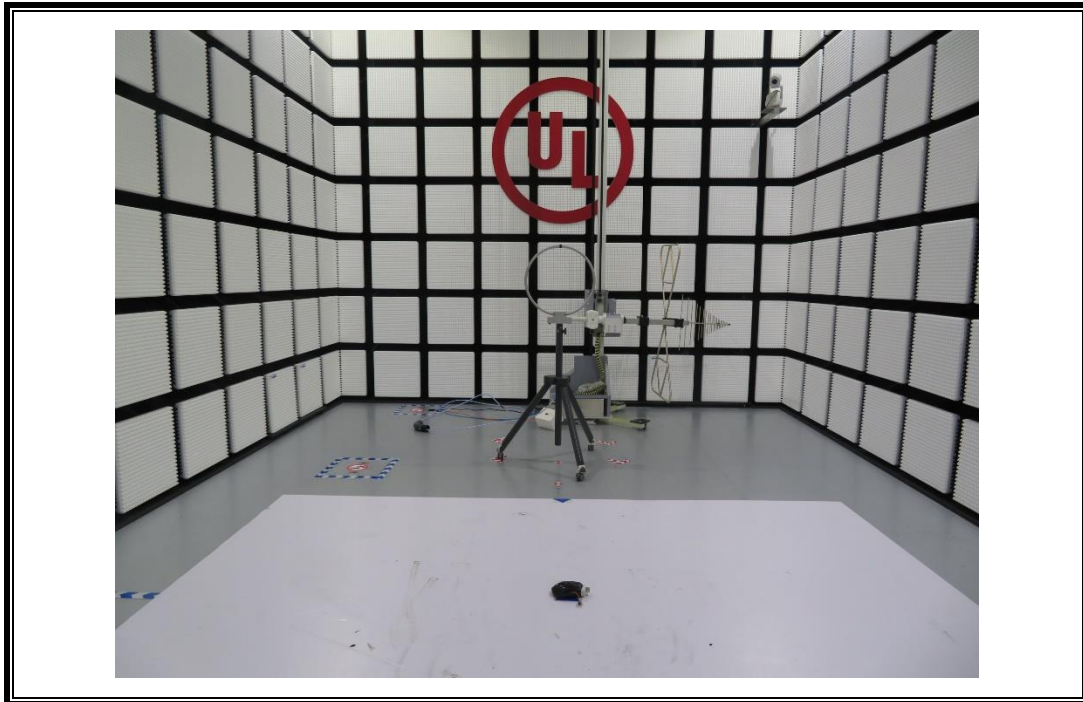

# **Setup Photographs**

RADIATED RF MEASUREMENT SETUP (30MHz ~ 1 GHz)

RADIATED RF MEASUREMENT SETUP (Below 30MHz)

RADIATED RF MEASUREMENT SETUP (Above 1G – X axis)

RADIATED RF MEASUREMENT SETUP (Above 1G – Y axis)

RADIATED RF MEASUREMENT SETUP (Above 1G – Z axis)

AC POWER LINE CONDUCTED EMISSIONS MEASUREMENT SETUP