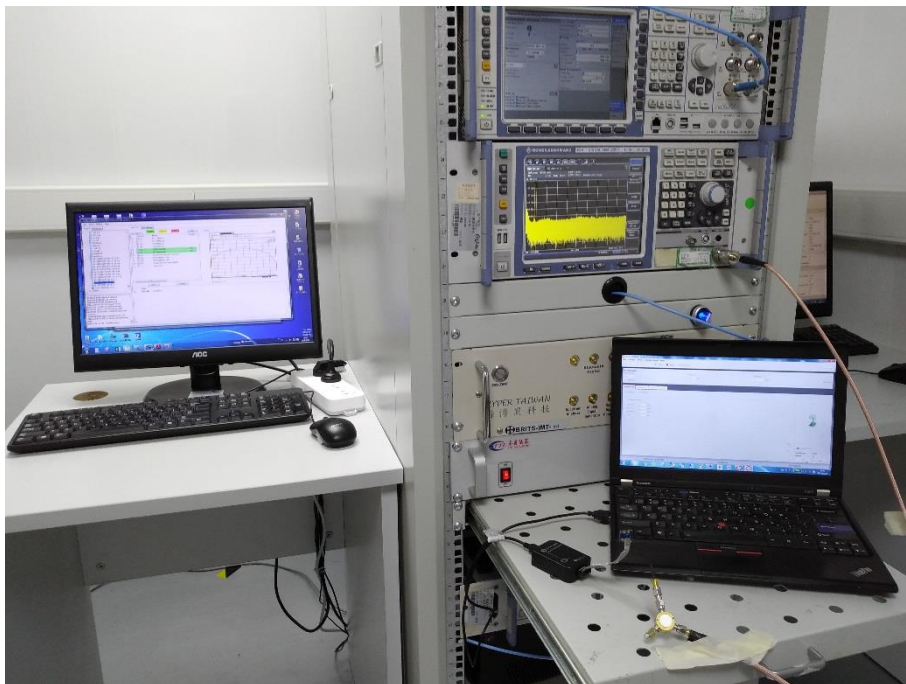

ANNEX B TEST SETUP PHOTOS

1 Radiated Test Photo

Below 30MHz

30 MHz-1 GHz

Close-up

Above 1GHz

Close-up

2 Conducted Test Photo

Conducted Test-BLE

3 Conducted Emission

Conducted Emission Test 1

Conducted Emission Test 2