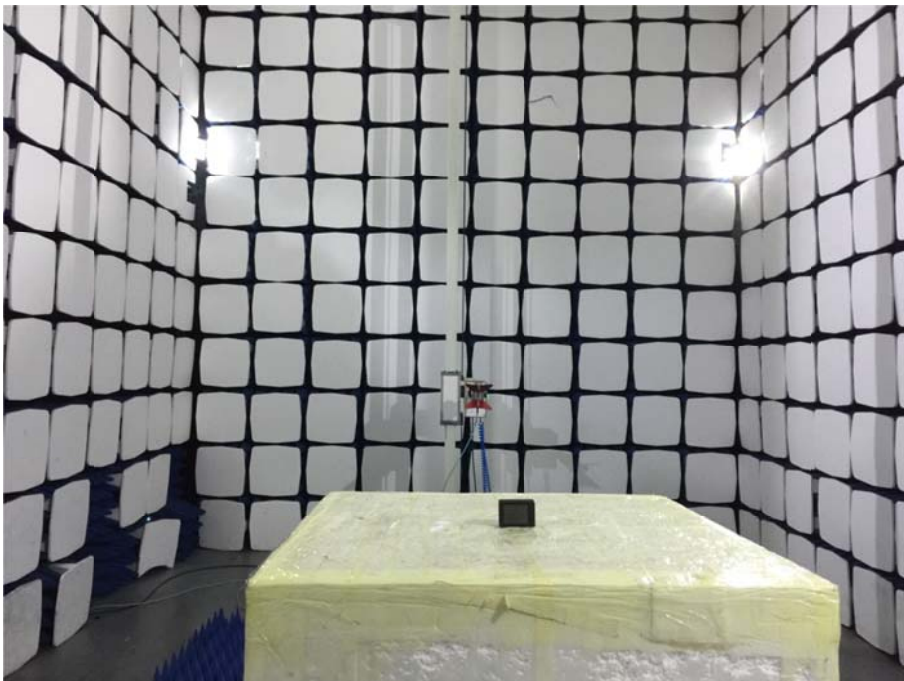


EXHIBIT 4 - TEST SETUP PHOTOGRAPHS

Conducted Emission Test Setup

Radiation Emission Test Setup (Below 30MHz)

Radiation Emission Test Setup (30MHz to 1GHz)

Radiation Emission Test Setup (1GHz to 18GHz)

Radiation Emission Test Setup (Above 18GHz)