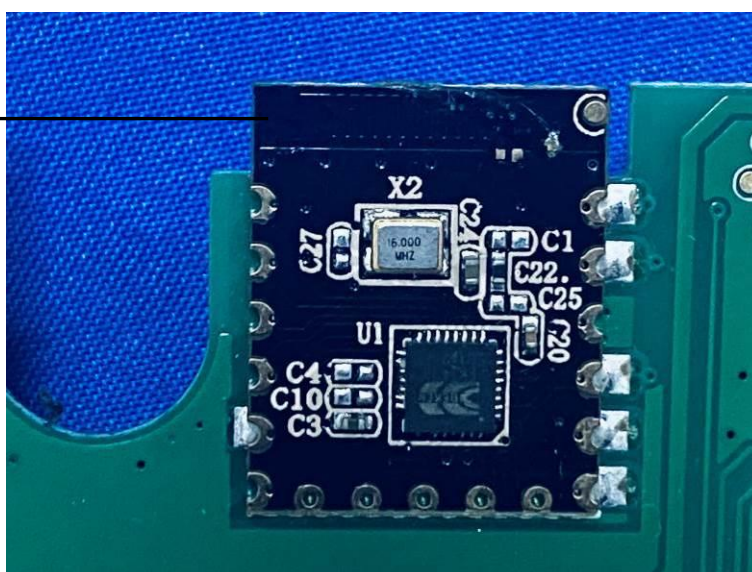

Internal Photos of the EUT

BT PCB Antenna