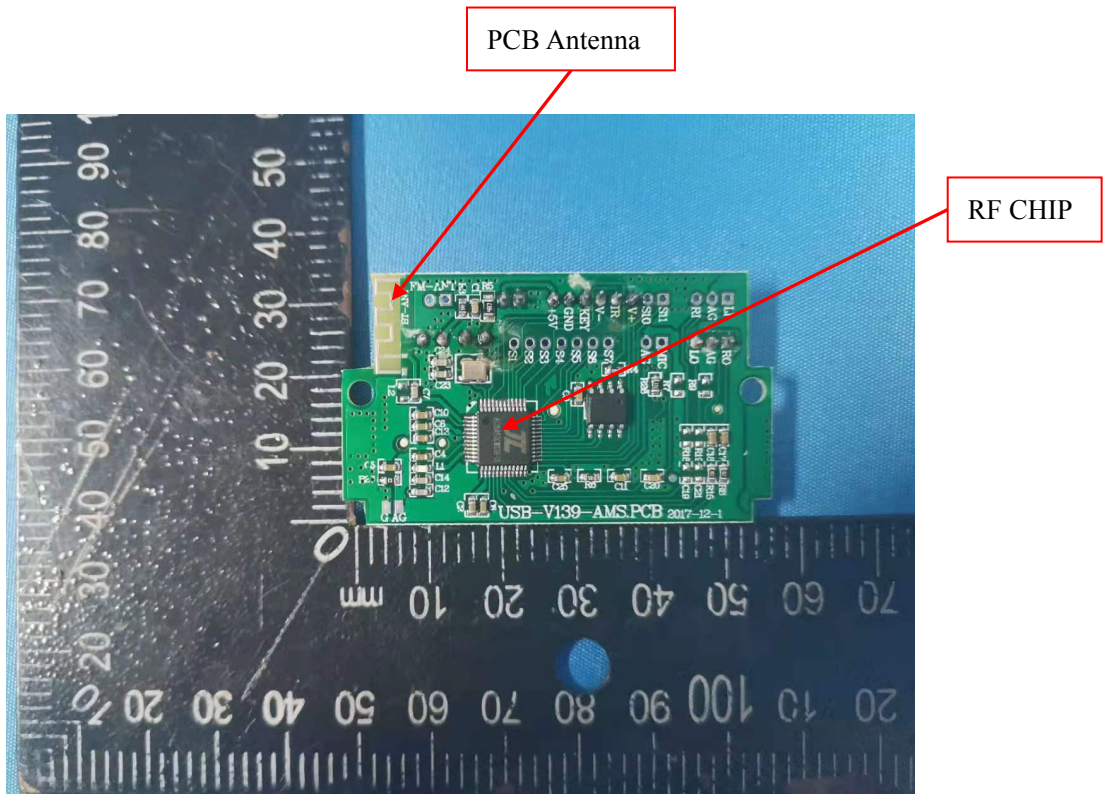

FCC ID: 2ASJK-LK3

RF CHIP: Model : AC6921      Manufacturer: Zhuhai Jieli technology Co., Ltd