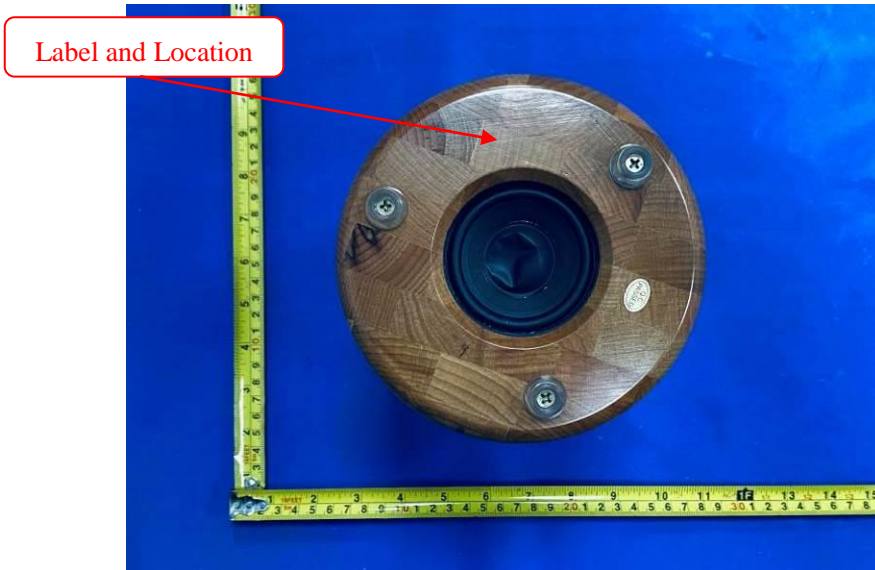

Label and Location

Model No.: CPR-DS191Pro
FCC ID : 2ASJK-CPR-DS191PRO

Size: L: 3.0cm*W: 2.0cm

Label and Location