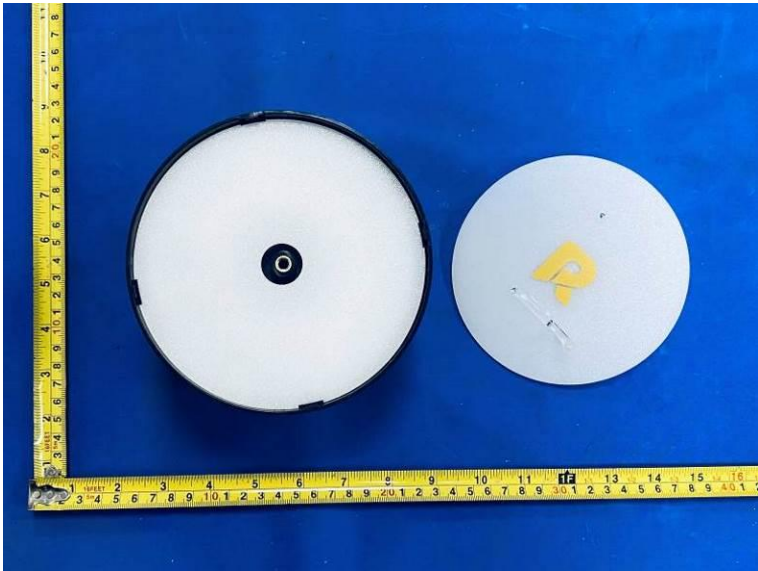

Internal Photos of the EUT

BT PCB Antenna