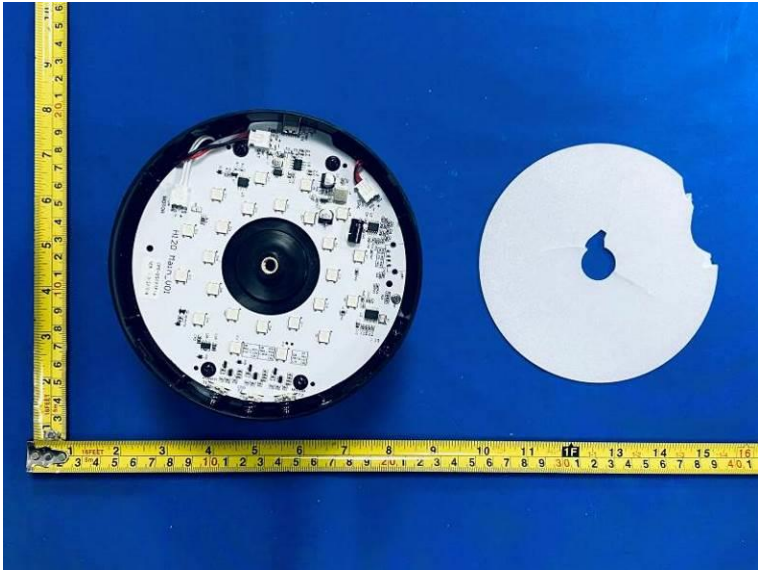

Internal Photos of the EUT

BT PCB Antenna