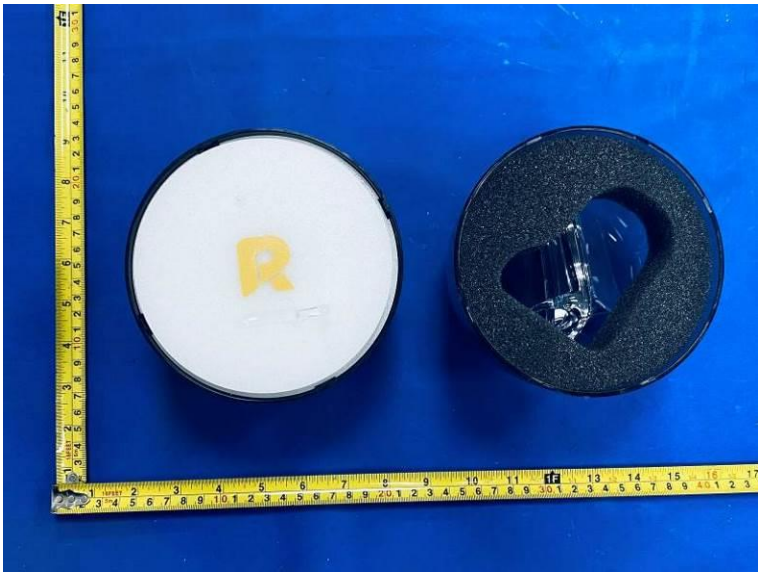

Internal Photos of the EUT

BT PCB Antenna