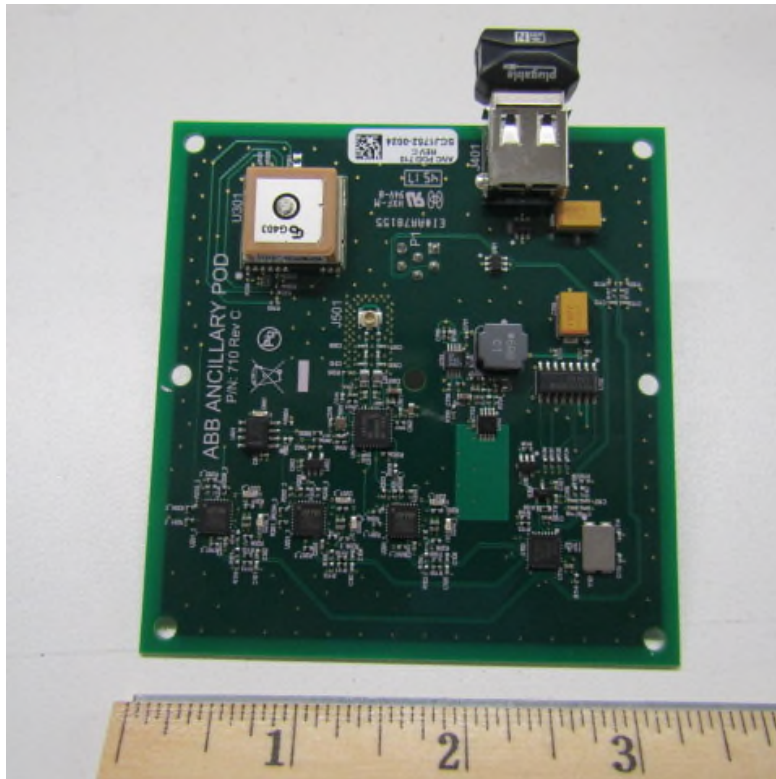

## **Internal Photos Exhibit**

**FCC ID: 2ASIX-TXP001**

**IC: 24767-TXP001**

**Manufacturer: ABB Incorporated**

**Model: 1000-0003**

## **Internal Photos**

Figure 1: Cover Off

Figure 2: Top of PCB

Figure 3: Bottom of PCB