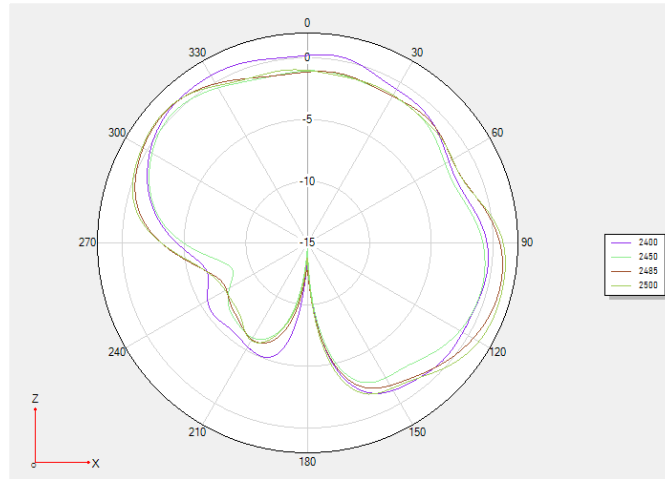

东莞市亿瑞电子科技有限公司

Dongguan Yirui Electronic Technology Co., Ltd

Phi 0 2D