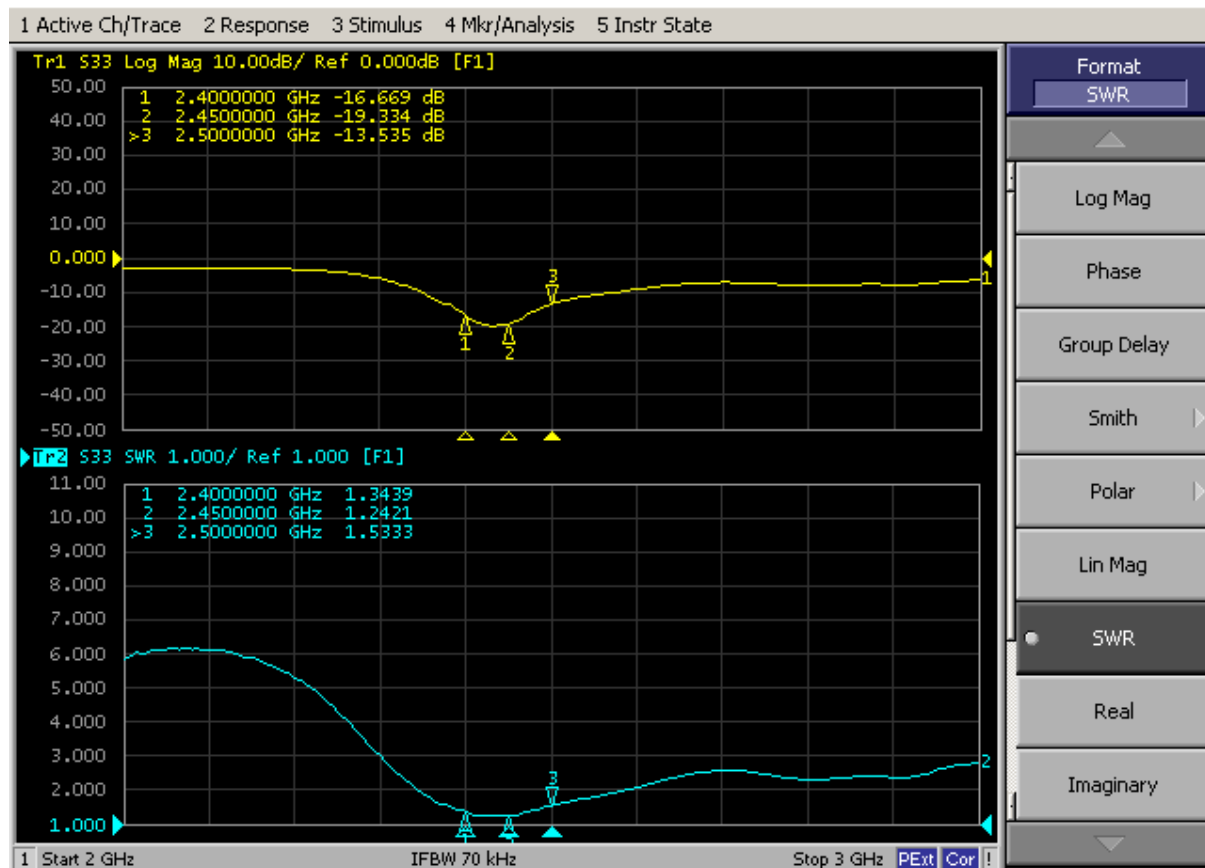

3.2: 暗室 Darkroom 2D、3D Radiation Pattern (整机数据 Whole machine data)

3.2.1 效率及增益 Efficiency and gain

Frequency (MHz)	Efficiency (%)	Peak Gain / dB
2400	65.34	2.69
2450	66.27	2.76
2500	66.71	2.84

地址: 东莞市塘厦镇田心社区丰达工业区丰达路7栋13号二楼