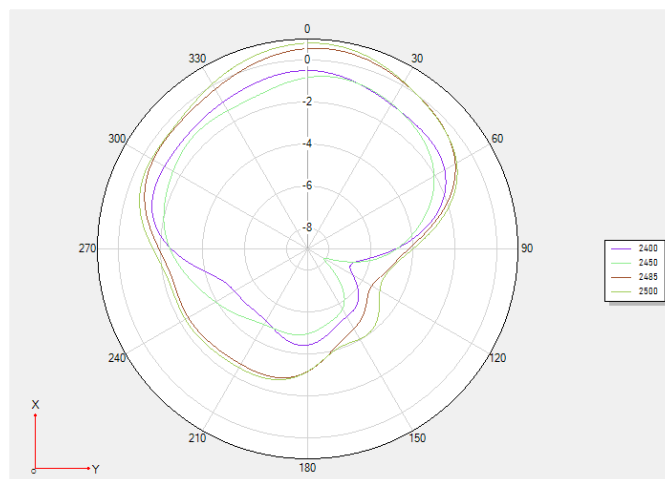

Theta 90 2D

地址：东莞市塘厦镇田心社区丰达工业区丰达路7栋13号二楼

Address: 2nd Floor, No. 13, Building 7, Fengda Road, Fengda Industrial Zone, Tianxin Community, Tangxia Town, Dongguan City

电话：0769-82016588

Phone: 0769-82016588

传真：0769-82011600

Fax: 0769-82011600