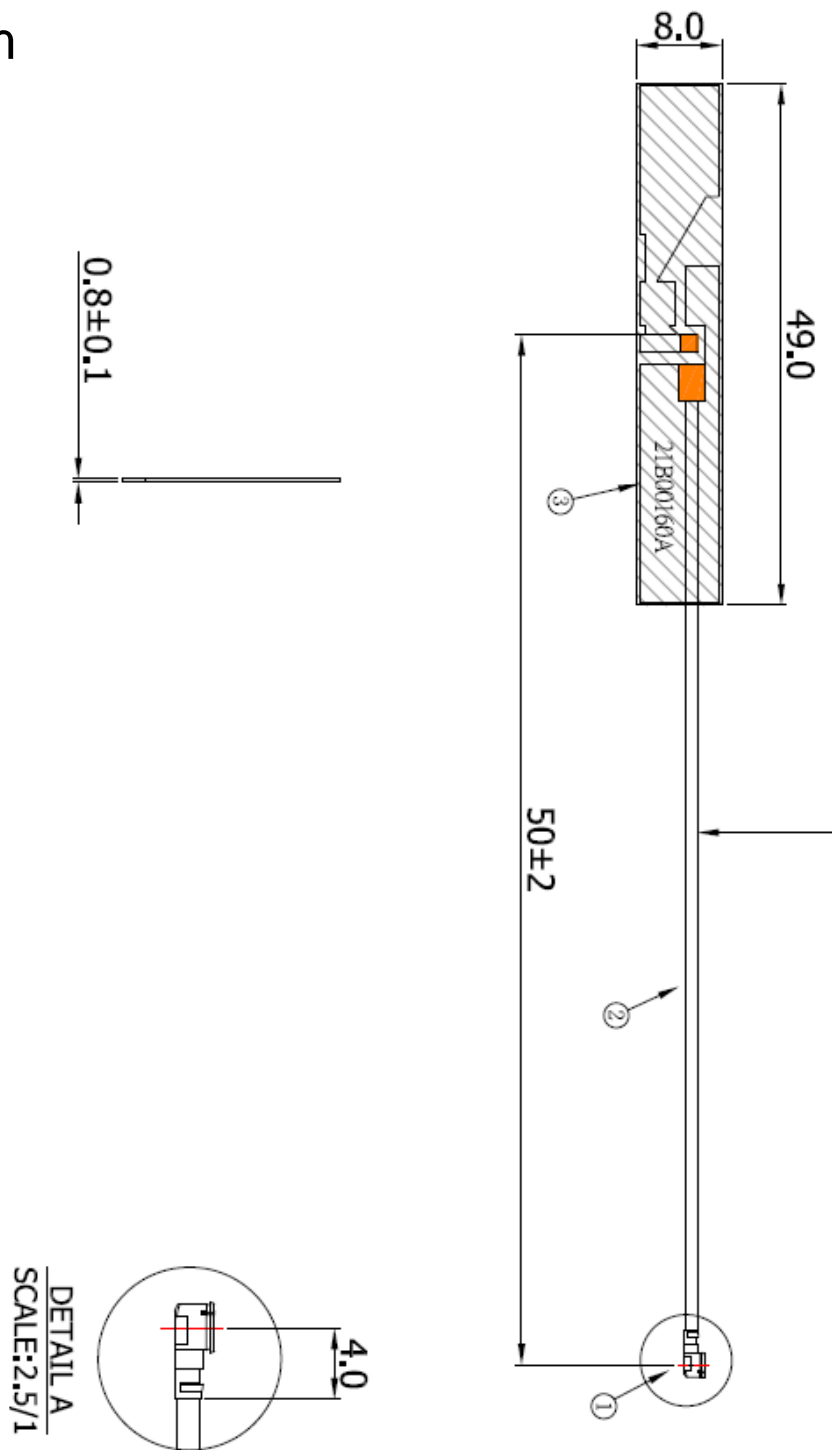

东莞市亿瑞电子科技有限公司

Dongguan Yirui Electronic Technology Co., Ltd

2. 成品图F

:

unit: mm

地址：东莞市塘厦镇田心社区丰达工业区丰达路7栋13号二楼

Address: 2nd Floor, No. 13, Building 7, Fengda Road, Fengda Industrial Zone, Tianxin Community, Tangxia Town, Dongguan City

电话：0769-82016588

Phone: 0769-82016588

传真：0769-82011600

Fax: 0769-82011600