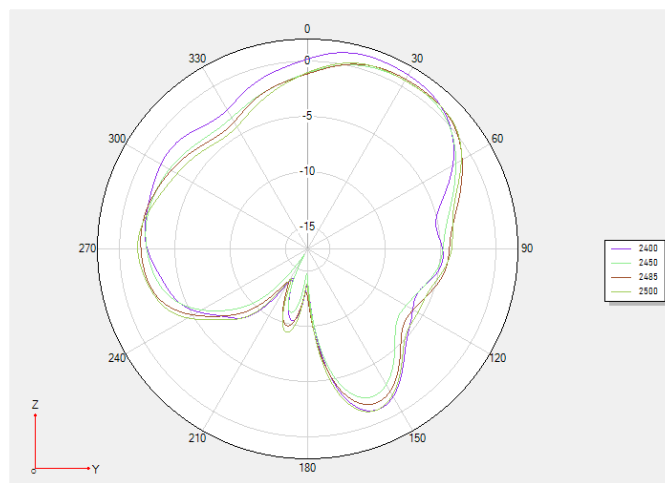

东莞市亿瑞电子科技有限公司

Dongguan Yirui Electronic Technology Co., Ltd

Phi 90 2D

地址：东莞市塘厦镇田心社区丰达工业区丰达路7栋13号二楼

Address: 2nd Floor, No. 13, Building 7, Fengda Road, Fengda Industrial Zone, Tianxin Community, Tangxia Town, Dongguan City

电话：0769-82016588

Phone: 0769-82016588

传真：0769-82011600

Fax: 0769-82011600