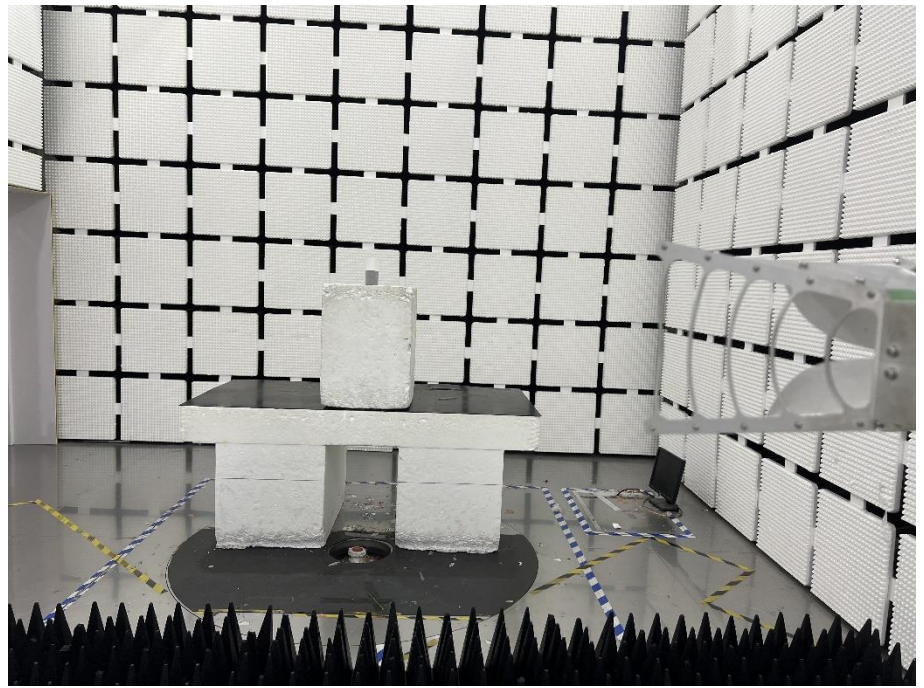

EXHIBIT 4 - TEST SETUP PHOTOGRAPHS

Conducted Emission Test Setup

Radiation Emission Test Setup (Below 30MHz)

Radiation Emission Test Setup (30MHz to 1GHz)

Radiation Emission Test Setup (1GHz to 18GHz)

**Radiation Emission Test
Setup (Above 18GHz)**