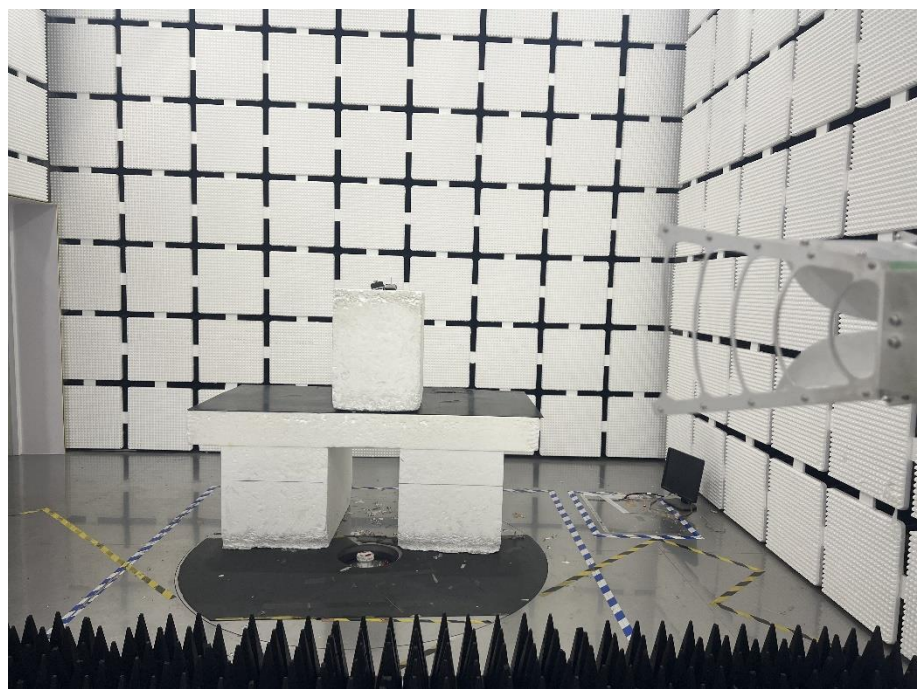

EXHIBIT 4 - TEST SETUP PHOTOGRAPHS

Radiation Emission Test Setup (Below 30MHz)

Radiation Emission Test Setup (30MHz to 1GHz)

Radiation Emission Test Setup (1GHz to 18GHz)

Radiation Emission Test Setup (Above 18GHz)