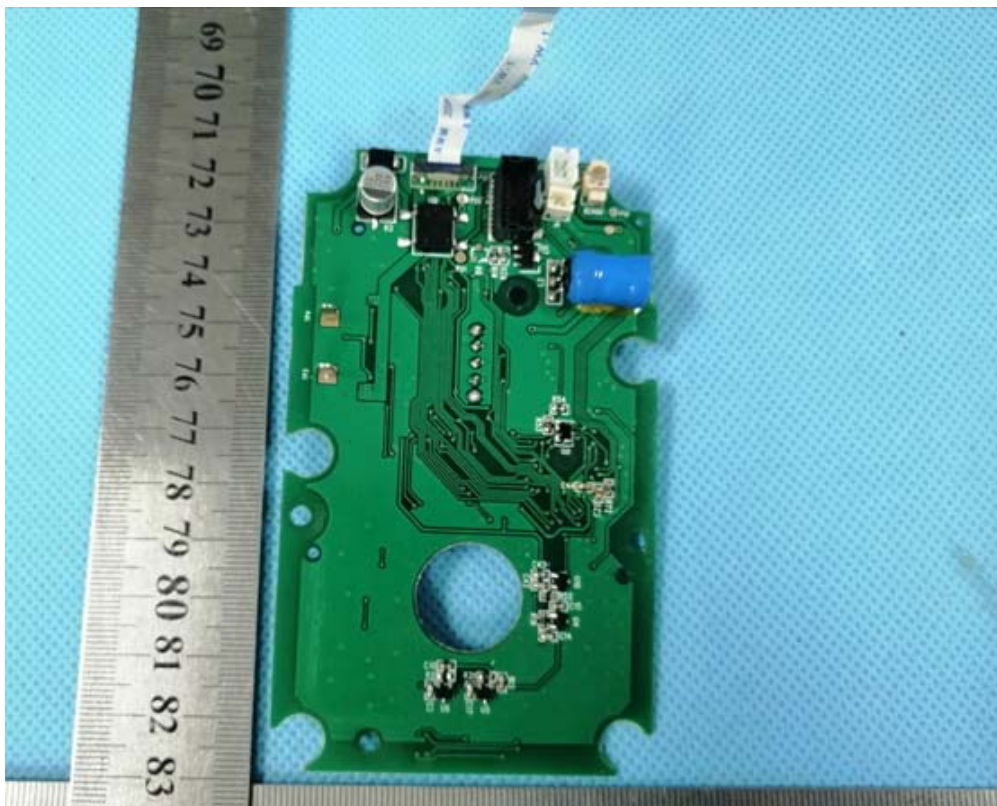

Internal Photo

FCC ID: 2ASIVPGD728FNP

Inside View of The Product

Inside View of The Product

Inner Circuit Top View

Inner Circuit Bottom View

Inner Circuit Top View

Inner Circuit Bottom View

Inner Circuit Top View

Inner Circuit Bottom View

Inner Circuit Top View

Inner Circuit Bottom View