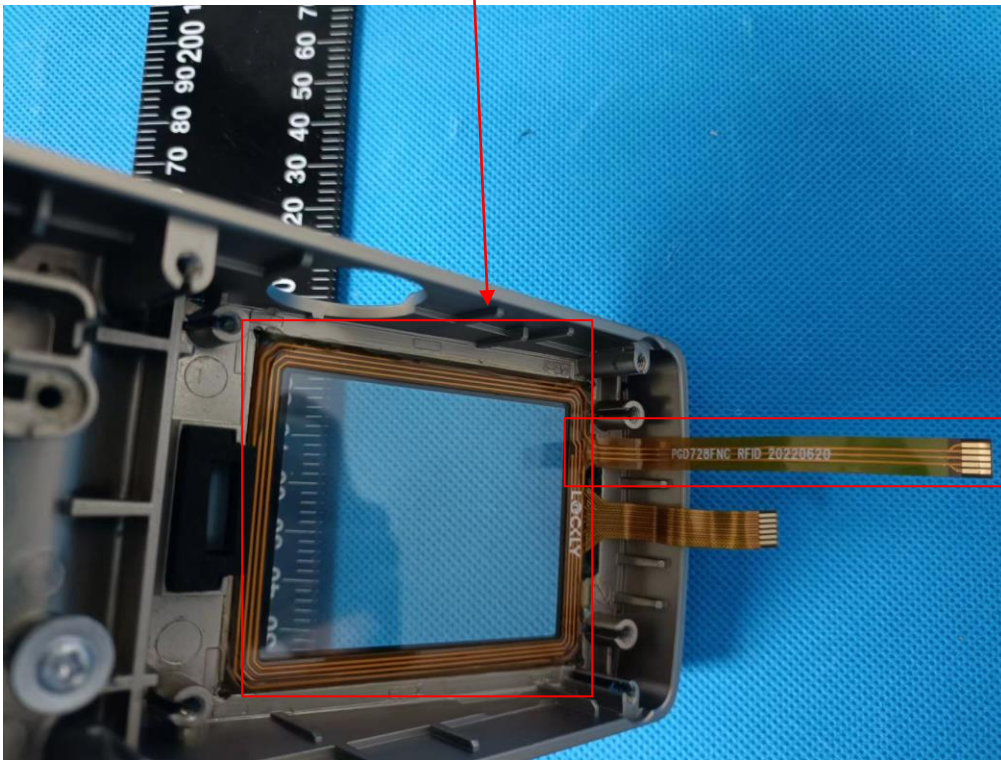

Internal Photo

FCC ID: 2ASIVPGD728FC

IC: 25517-PGD728FC

Inner View of the EUT

Inner View of the EUT

Inner circuit top view

Inner circuit bottom view

Inner circuit top view

Inner circuit bottom view

Inner circuit top view

Inner circuit bottom view

View of RFID antenna

Inner circuit top view

Inner circuit bottom view

Inner View of the EUT

Inner circuit top view

Inner circuit bottom view

Inner circuit top view

Inner circuit bottom view

Inner circuit top view

View of battery