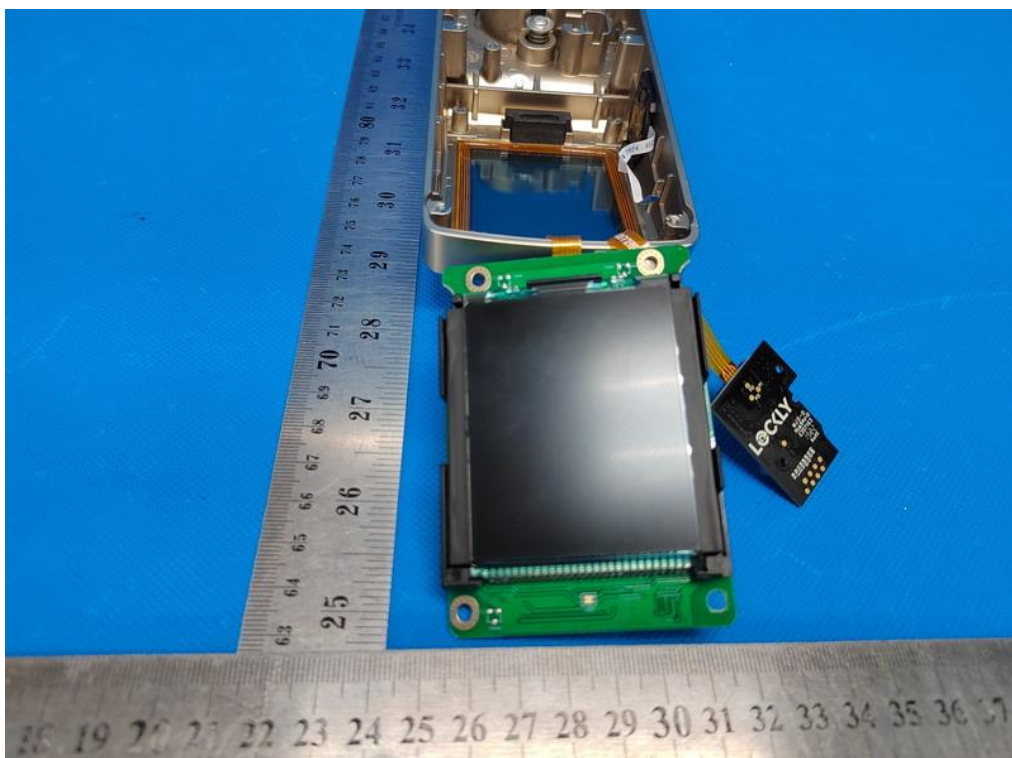

Internal Photo

FCC ID: 2ASIVPGD728FC

IC: 25517-PGD728FC

Inner View of the EUT

Inner View of the EUT

Inner circuit top view

Inner circuit bottom view

Inner circuit top view

Inner circuit bottom view

Inner circuit top view

Inner circuit bottom view

View of RFID antenna

Inner circuit top view

Inner circuit bottom view

Inner View of the EUT

Inner circuit top view

Inner circuit bottom view

Inner circuit top view

Inner circuit bottom view

Inner circuit top view

View of battery