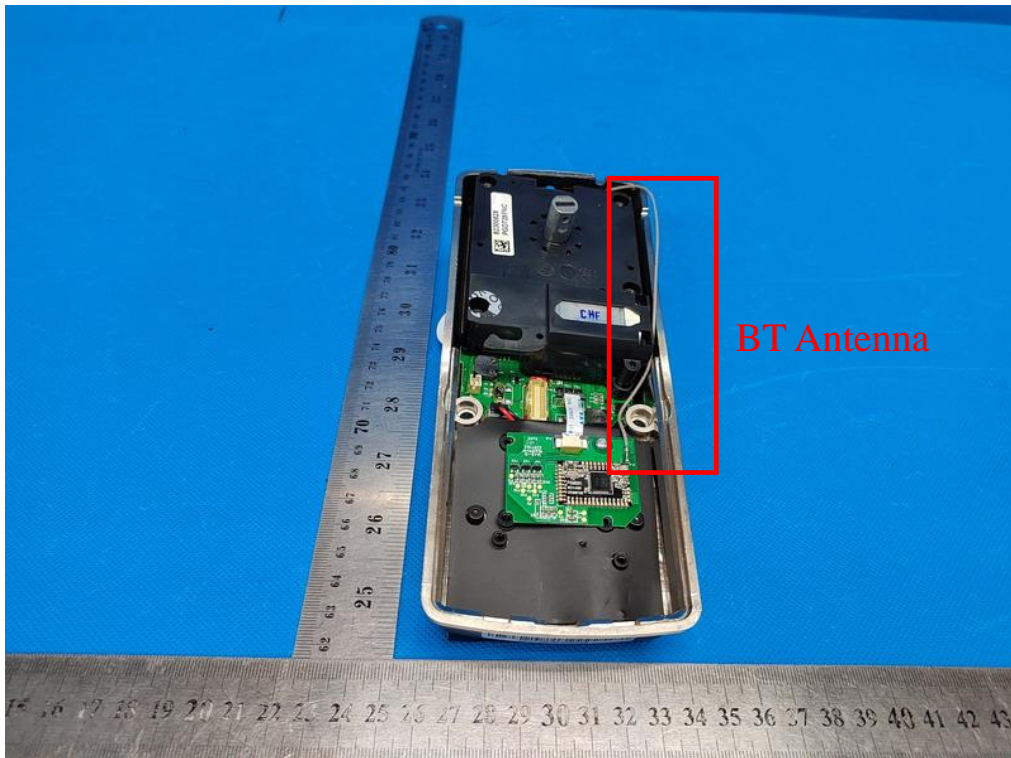

Internal Photo

FCC ID: 2ASIVPGD728FC

IC: 25517-PGD728FC

Inner View of the EUT

Inner View of the EUT

Inner circuit top view

Inner circuit bottom view

Inner circuit top view

Inner circuit bottom view

Inner circuit top view

Inner circuit bottom view

View of RFID antenna

Inner circuit top view

Inner circuit bottom view

Inner View of the EUT

Inner circuit top view

Inner circuit bottom view

Inner circuit top view

Inner circuit bottom view

Inner circuit top view

View of battery