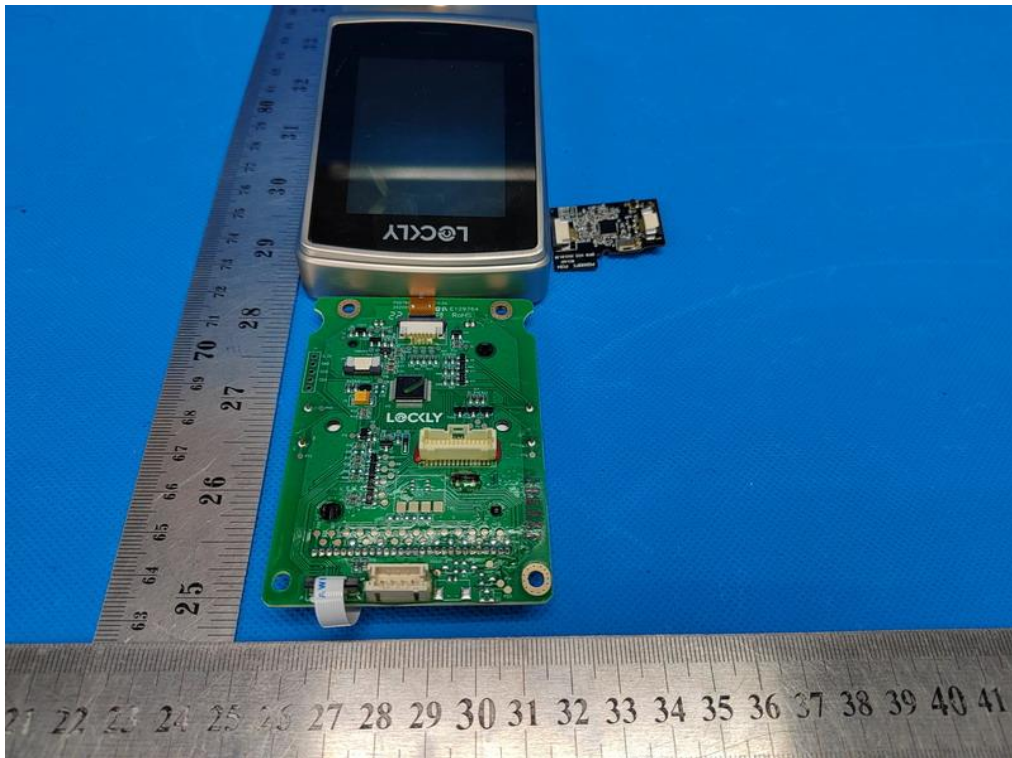

Internal Photo

FCC ID: 2ASIVPGD728FC

IC: 25517-PGD728FC

Inner View of the EUT

Inner View of the EUT

Inner circuit top view

Inner circuit bottom view

Inner circuit top view

Inner circuit bottom view

Inner circuit top view

Inner circuit bottom view

View of RFID antenna

Inner circuit top view

Inner circuit bottom view

Inner View of the EUT

Inner circuit top view

Inner circuit bottom view

Inner circuit top view

Inner circuit bottom view

Inner circuit top view

View of battery