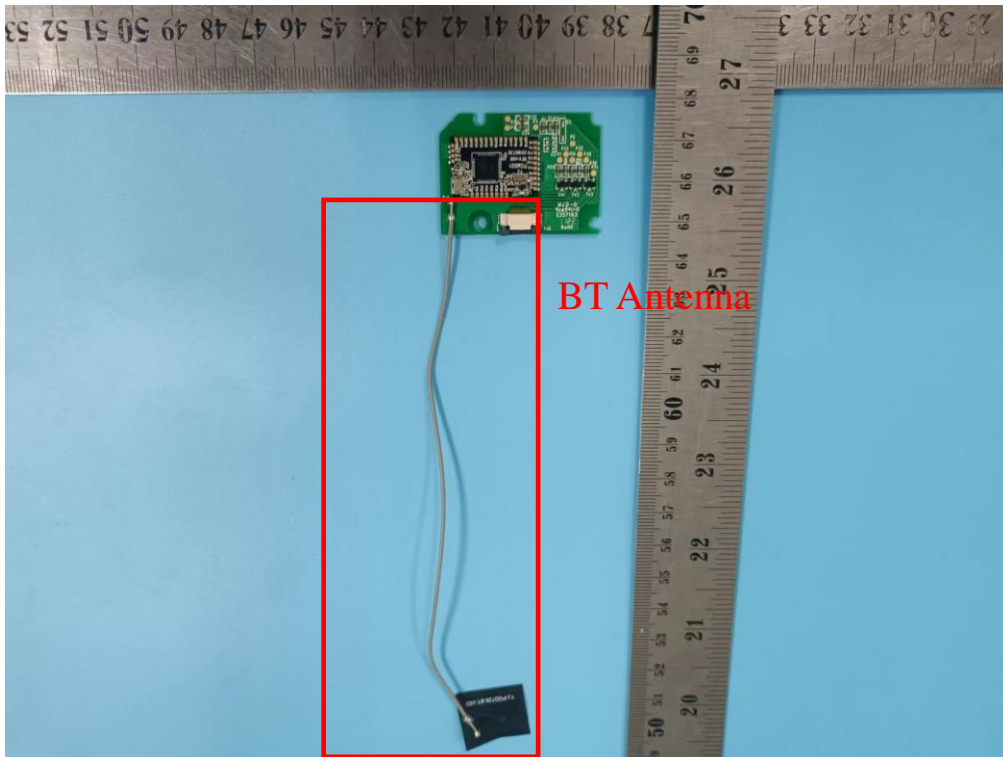

Internal Photo

FCC ID: 2ASIVPGD728FC

IC: 25517-PGD728FC

Inner View of the EUT

Inner View of the EUT

Inner circuit top view

Inner circuit bottom view

Inner circuit top view

Inner circuit bottom view

Inner circuit top view

Inner circuit bottom view

View of RFID antenna

Inner circuit top view

Inner circuit bottom view

Inner View of the EUT

Inner circuit top view

Inner circuit bottom view

Inner circuit top view

Inner circuit bottom view

Inner circuit top view

View of battery