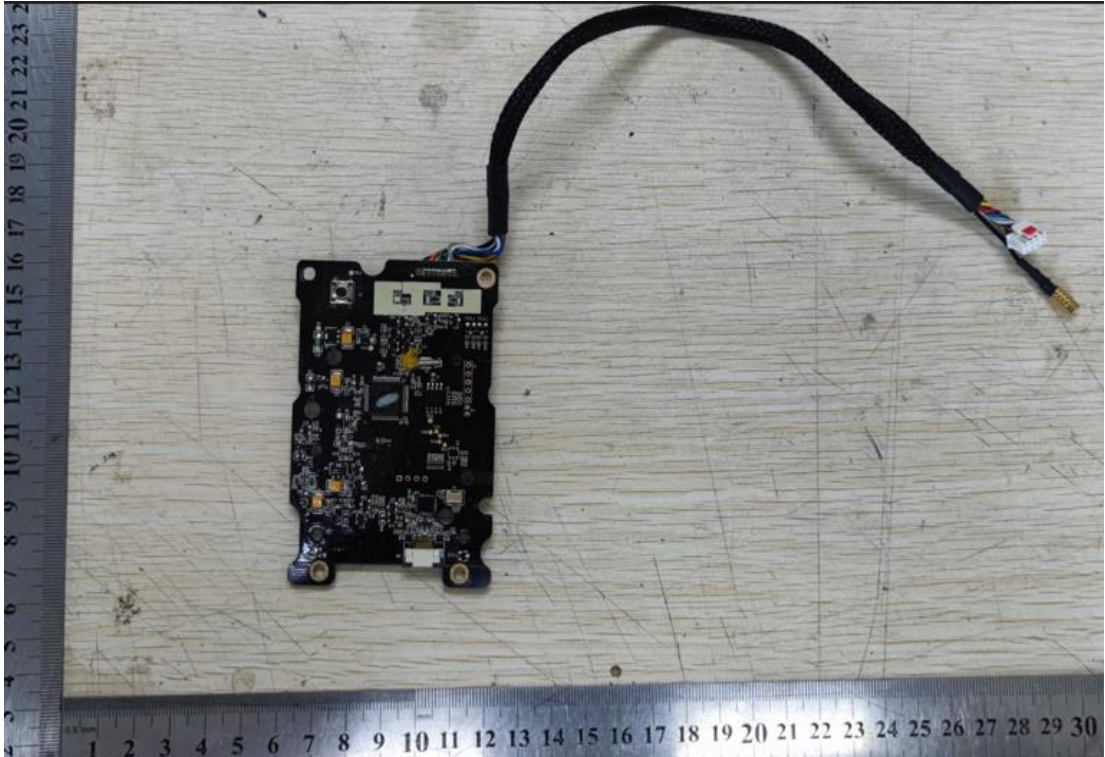

Internal Photo

FCC ID: 2ASIVPGD699

IC: 25517-PGD699

Model: PGD698DL

Inside View of The Product

Inner Circuit Top View

Inner Circuit Bottom View

Inner Circuit Top View

Inner Circuit Bottom View

Inner Circuit Top View

Inner Circuit Top View

Inner Circuit Bottom View

Inner Circuit Top View

Inner Circuit Bottom View

Inner Circuit Bottom View

Inside View of The Product

Inner Circuit Bottom View

Inner Circuit Top View

Inner Circuit Bottom View

Inner Circuit Top View

Inner Circuit Bottom View

Inner Circuit Top View

Inner Circuit Bottom View

Inner Circuit Top View