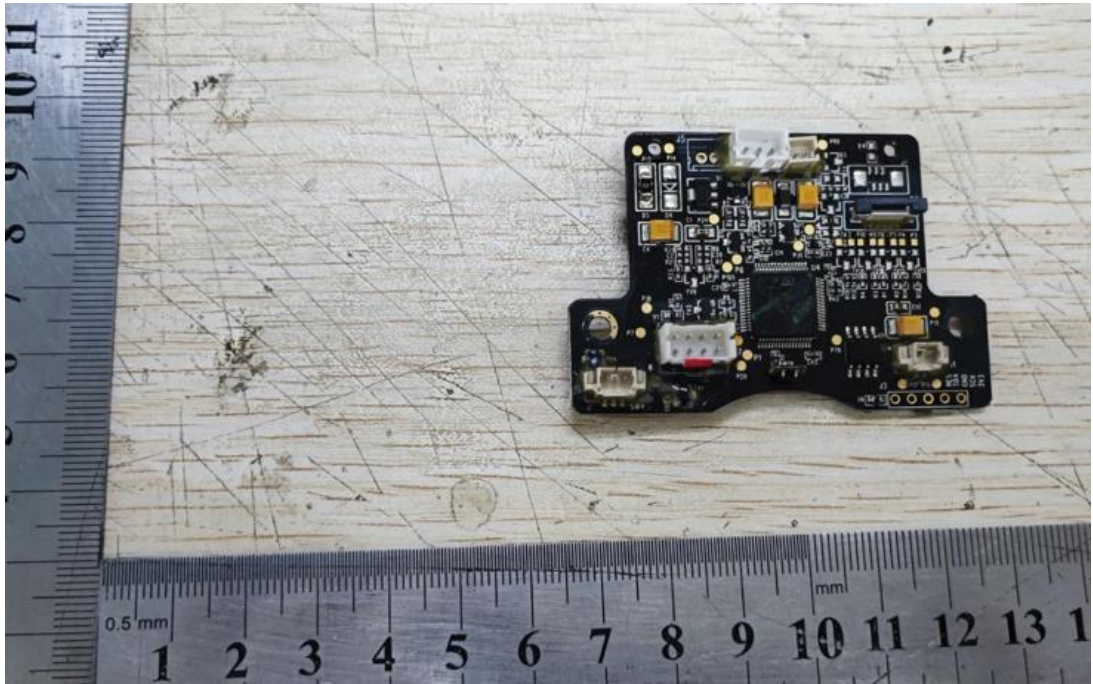

Internal Photo

FCC ID: 2ASIVPGD699

IC: 25517-PGD699

Model: PGD698DL

Inside View of The Product

Inner Circuit Top View

Inner Circuit Bottom View

Inner Circuit Top View

Inner Circuit Bottom View

Inner Circuit Top View

Inner Circuit Top View

Inner Circuit Bottom View

Inner Circuit Top View

Inner Circuit Bottom View

Inner Circuit Bottom View

Inside View of The Product

Inner Circuit Bottom View

Inner Circuit Top View

Inner Circuit Bottom View

Inner Circuit Top View

Inner Circuit Bottom View

Inner Circuit Top View

Inner Circuit Bottom View

Inner Circuit Top View

Inner Circuit Bottom View

Inner Circuit Top View

BT antenna

Wireless antenna

RFID antenna

Battery

Battery