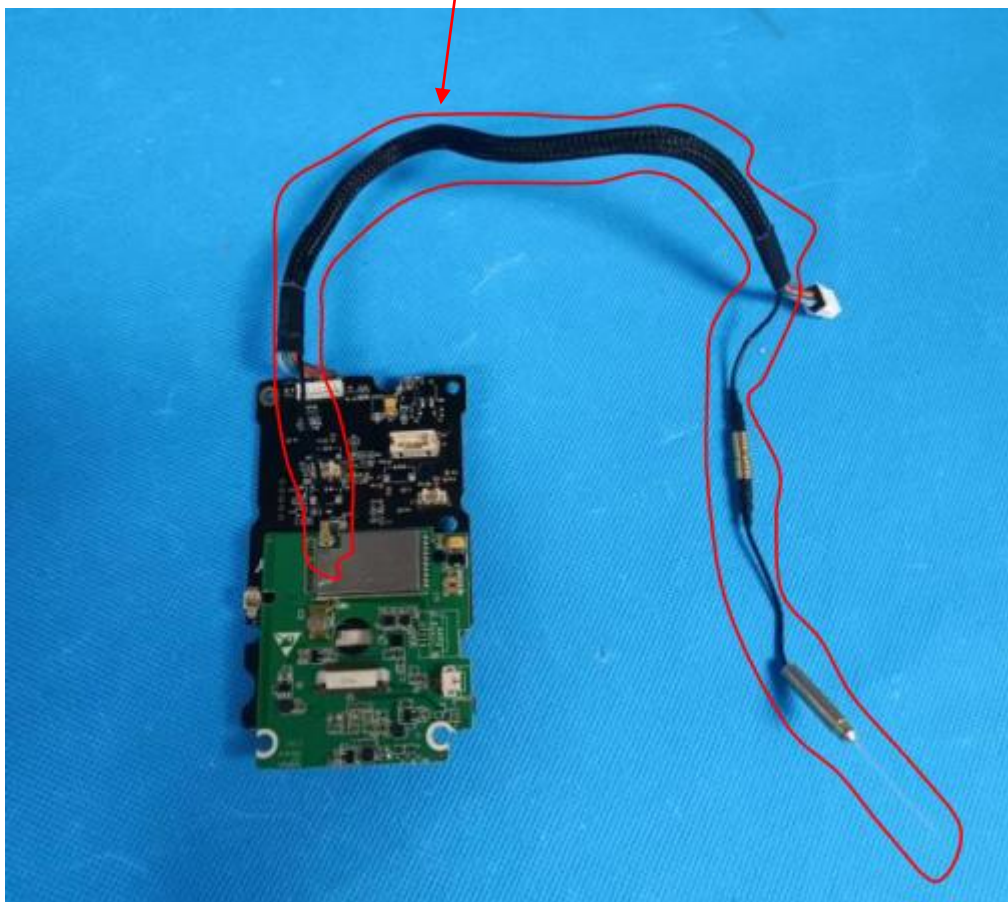

Internal Photo

FCC ID: 2ASIVPGD699

IC: 25517-PGD699

Model: PGD698DL

Inside View of The Product

Inner Circuit Top View

Inner Circuit Bottom View

Inner Circuit Top View

Inner Circuit Bottom View

Inner Circuit Top View

Inner Circuit Top View

Inner Circuit Bottom View

Inner Circuit Top View

Inner Circuit Bottom View

Inner Circuit Bottom View

Inside View of The Product

Inner Circuit Bottom View

Inner Circuit Top View

Inner Circuit Bottom View

Inner Circuit Top View

Inner Circuit Bottom View

Inner Circuit Top View

Inner Circuit Bottom View

Inner Circuit Top View

Inner Circuit Bottom View

Inner Circuit Top View

BT antenna

Wireless antenna

RFID antenna

Battery

Battery