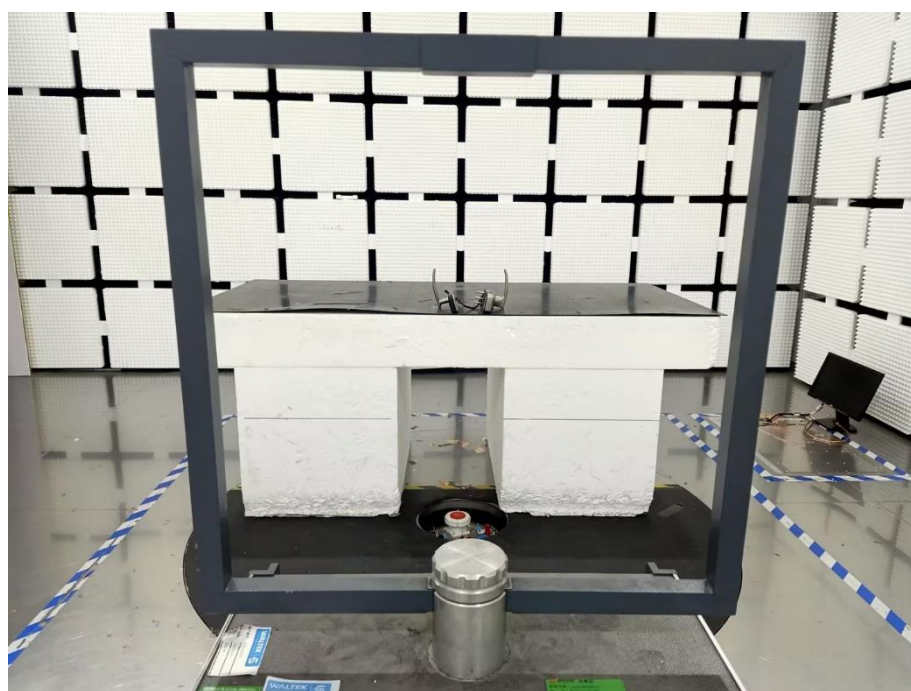

EXHIBIT 4 - TEST SETUP PHOTOGRAPHS

Radiation Emission Test Setup (Below 30MHz)

Radiation Emission Test Setup (30MHz to 1GHz)

Radiation Emission Test Setup (1GHz to 18GHz)

Radiation Emission Test Setup (Above 18GHz)