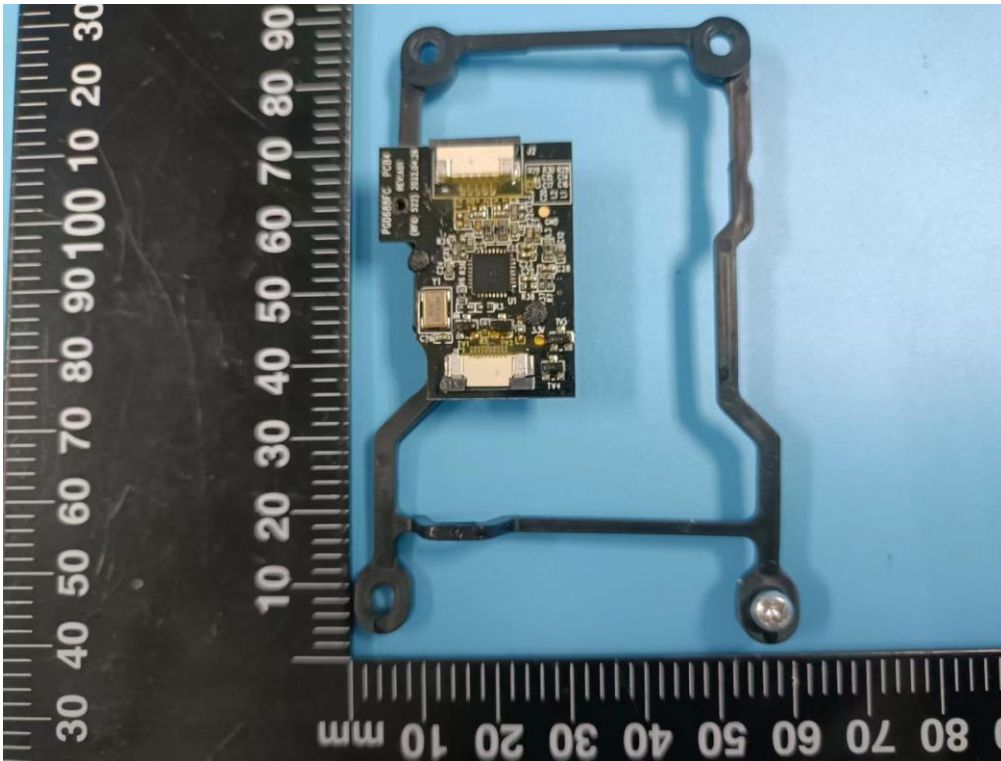

Internal Photo

FCC ID: 2ASIVPGD628FC

IC: 25517-PGD628FC

Inner View of the EUT

Inner View of the EUT

Inner circuit top view

Inner circuit bottom view

Inner circuit top view

Inner circuit bottom view

Inner circuit top view

Inner circuit bottom view

View of RFID antenna

Inner View of the EUT

Inner circuit top view

Inner circuit bottom view

Inner circuit top view

Inner circuit bottom view