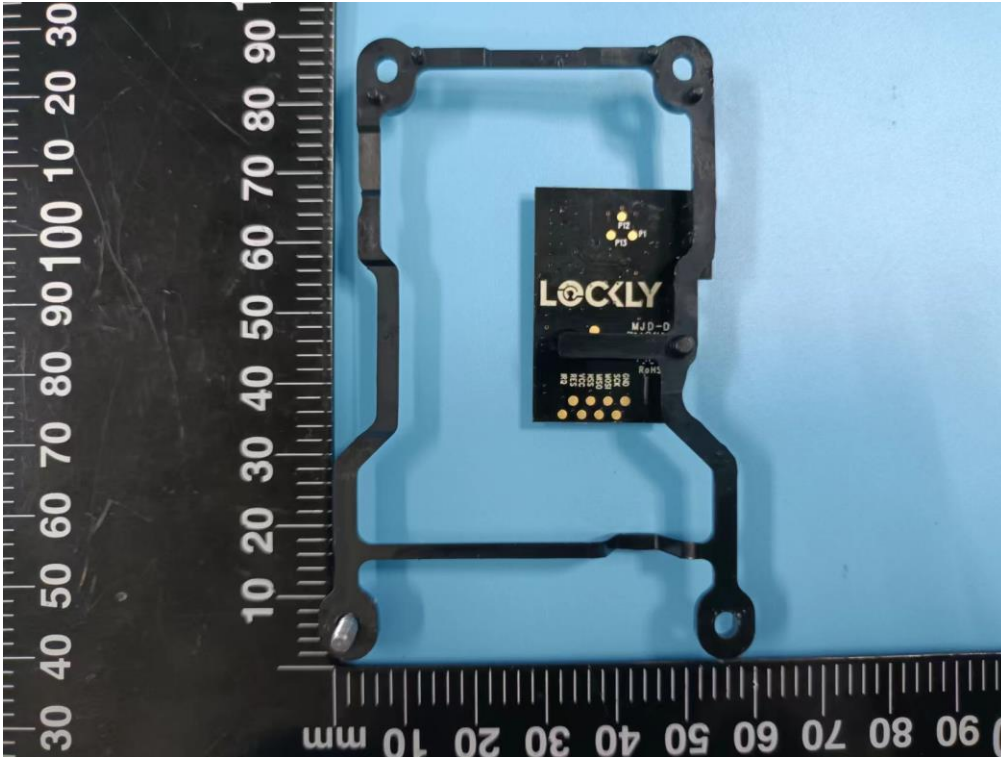

Internal Photo

FCC ID: 2ASIVPGD628FC

IC: 25517-PGD628FC

Inner View of the EUT

Inner View of the EUT

Inner circuit top view

Inner circuit bottom view

Inner circuit top view

Inner circuit bottom view

Inner circuit top view

Inner circuit bottom view

View of RFID antenna

Inner View of the EUT

Inner circuit top view

Inner circuit bottom view

Inner circuit top view

Inner circuit bottom view