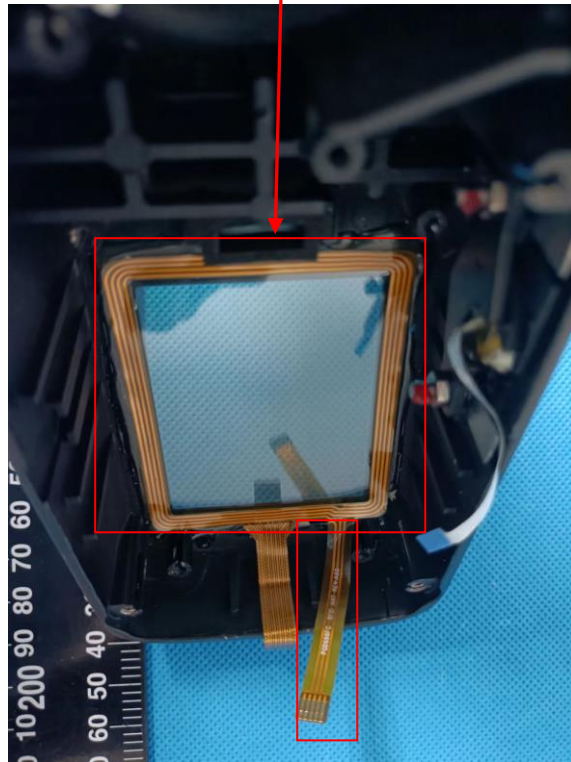

Internal Photo

FCC ID: 2ASIVPGD628FC

IC: 25517-PGD628FC

Inner View of the EUT

Inner View of the EUT

Inner circuit top view

Inner circuit bottom view

Inner circuit top view

Inner circuit bottom view

Inner circuit top view

Inner circuit bottom view

View of RFID antenna

Inner View of the EUT

Inner circuit top view

Inner circuit bottom view

Inner circuit top view

Inner circuit bottom view