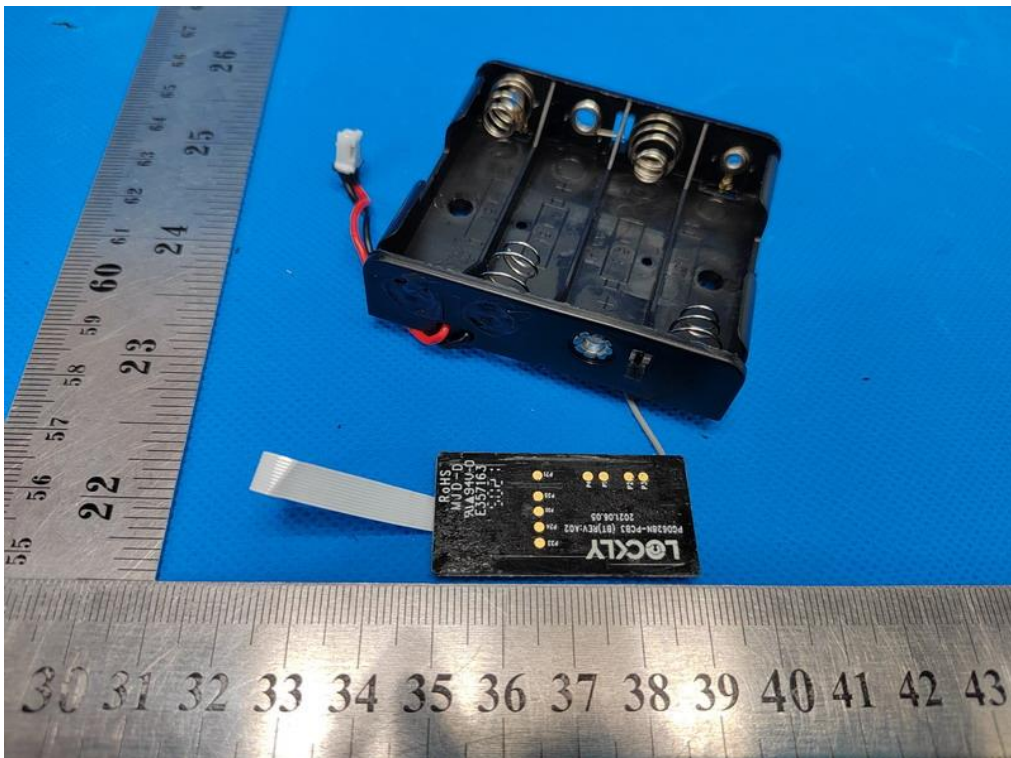

Internal Photo

FCC ID: 2ASIVPGD628FC

IC: 25517-PGD628FC

Inner View of the EUT

Inner View of the EUT

Inner circuit top view

Inner circuit bottom view

Inner circuit top view

Inner circuit bottom view

Inner circuit top view

Inner circuit bottom view

View of RFID antenna

Inner View of the EUT

Inner circuit top view

Inner circuit bottom view

Inner circuit top view

Inner circuit bottom view