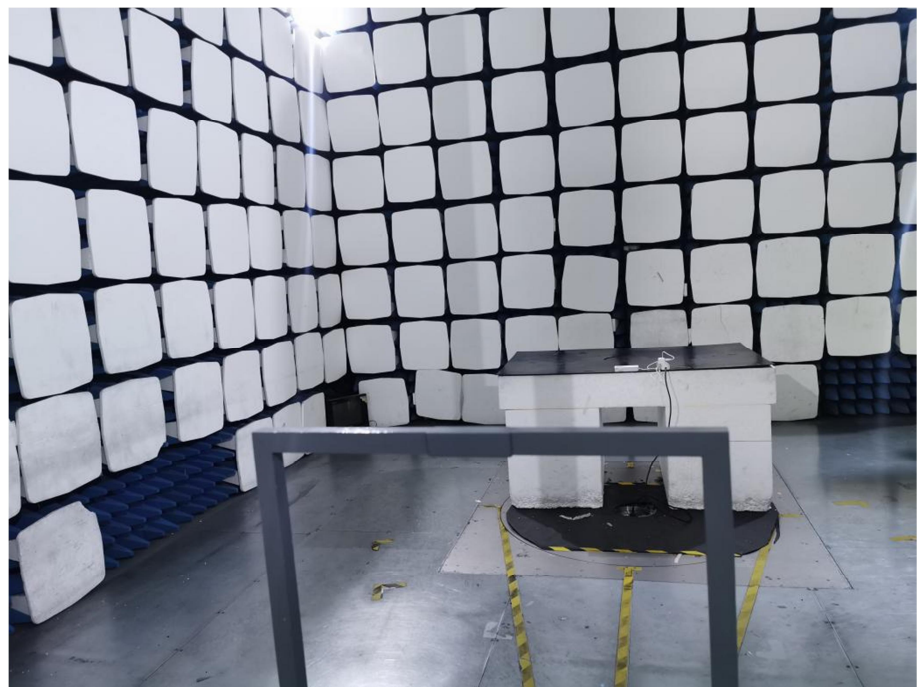

EXHIBIT 4 - TEST SETUP PHOTOGRAPHS

Conducted Emission Test Setup

Radiation Emission Test Setup (Below 30MHz)

Radiation Emission Test Setup (30MHz to 1GHz)

Radiation Emission Test Setup (1GHz to 18GHz)

***** END OF REPORT *****