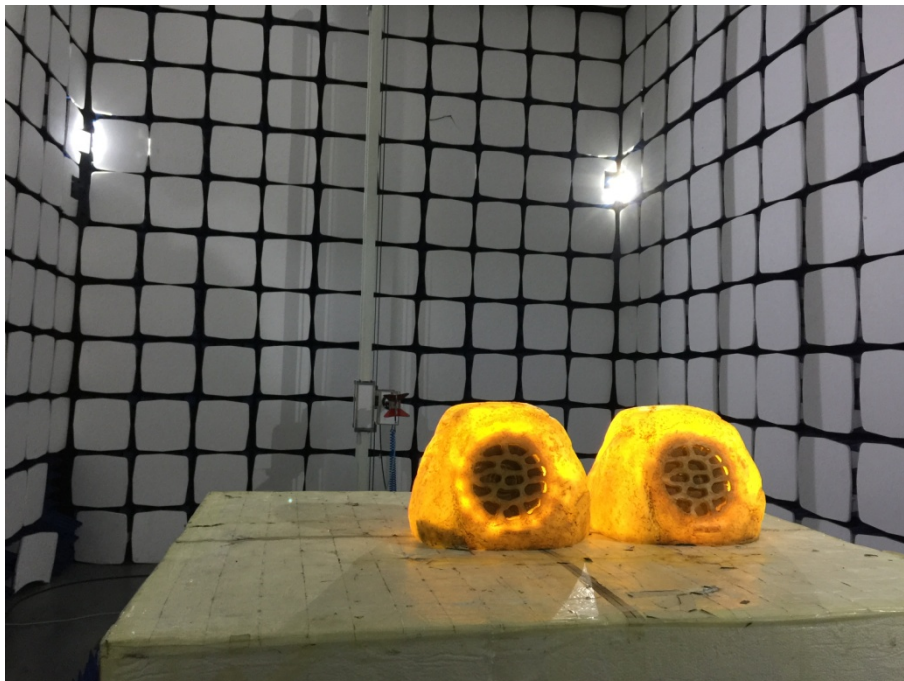

EXHIBIT 4 - TEST SETUP PHOTOGRAPHS

Conducted Emission Test Setup

Radiation Emission Test Setup (Below 30MHz)

Radiation Emission Test Setup (30MHz to 1GHz)

Radiation Emission Test Setup (1GHz to 18GHz)

Radiation Emission Test Setup (Above 18GHz)