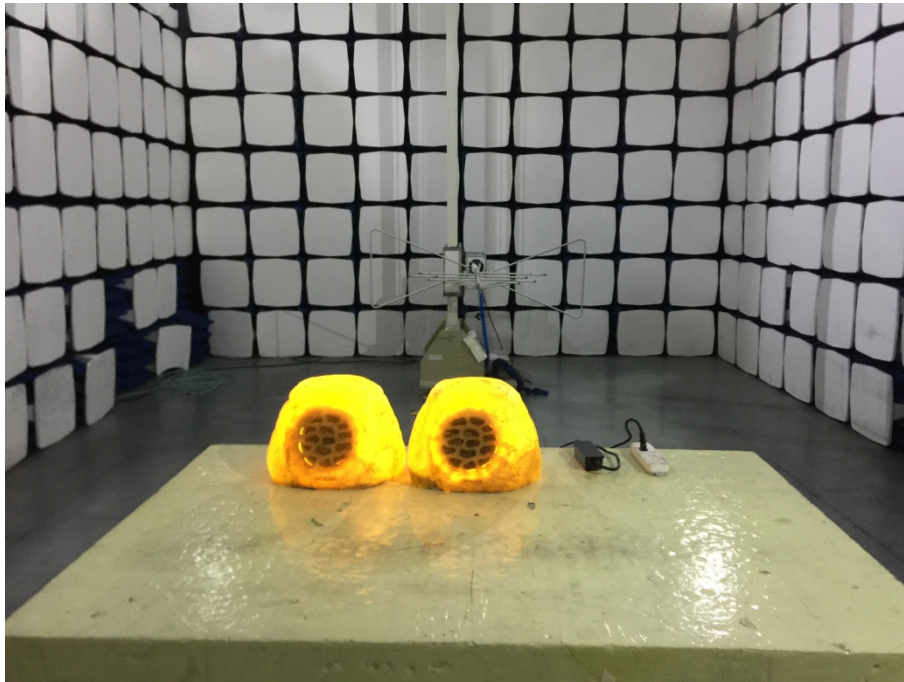

EXHIBIT 4 - TEST SETUP PHOTOGRAPHS

Conducted Emission Test Setup

Radiation Emission Test Setup (Below 30MHz)

Radiation Emission Test Setup (30MHz to 1GHz)

Radiation Emission Test Setup (1GHz to 18GHz)

Radiation Emission Test Setup (Above 18GHz)