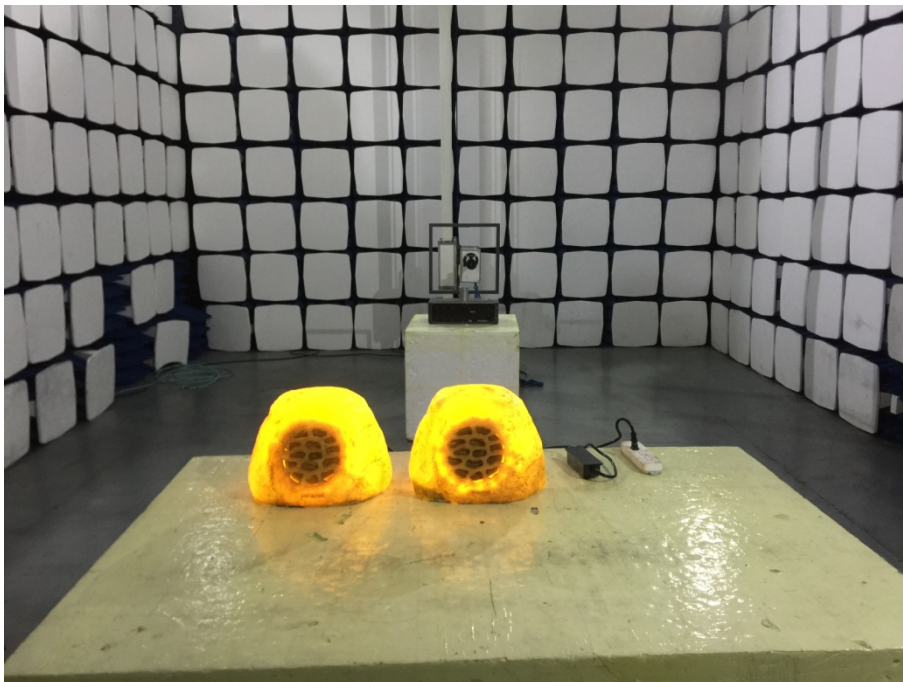

EXHIBIT 4 - TEST SETUP PHOTOGRAPHS

Conducted Emission Test Setup

Radiation Emission Test Setup (Below 30MHz)

Radiation Emission Test Setup (30MHz to 1GHz)

Radiation Emission Test Setup (1GHz to 18GHz)

Radiation Emission Test Setup (Above 18GHz)