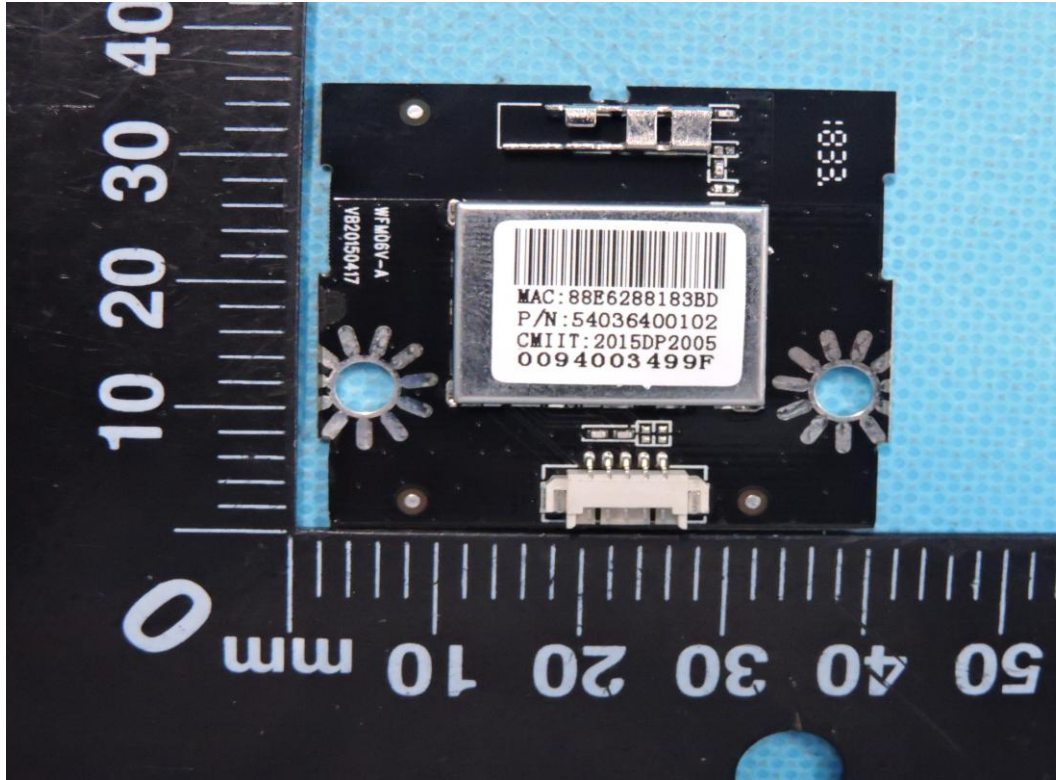

APPENDIX-PHOTOGRAPHS OF EUT CONSTRUCTIONAL DETAILS

FCC ID: 2ASIOWFM06V-A

Model Name: WFM06V-A

Photo 1

Photo 2