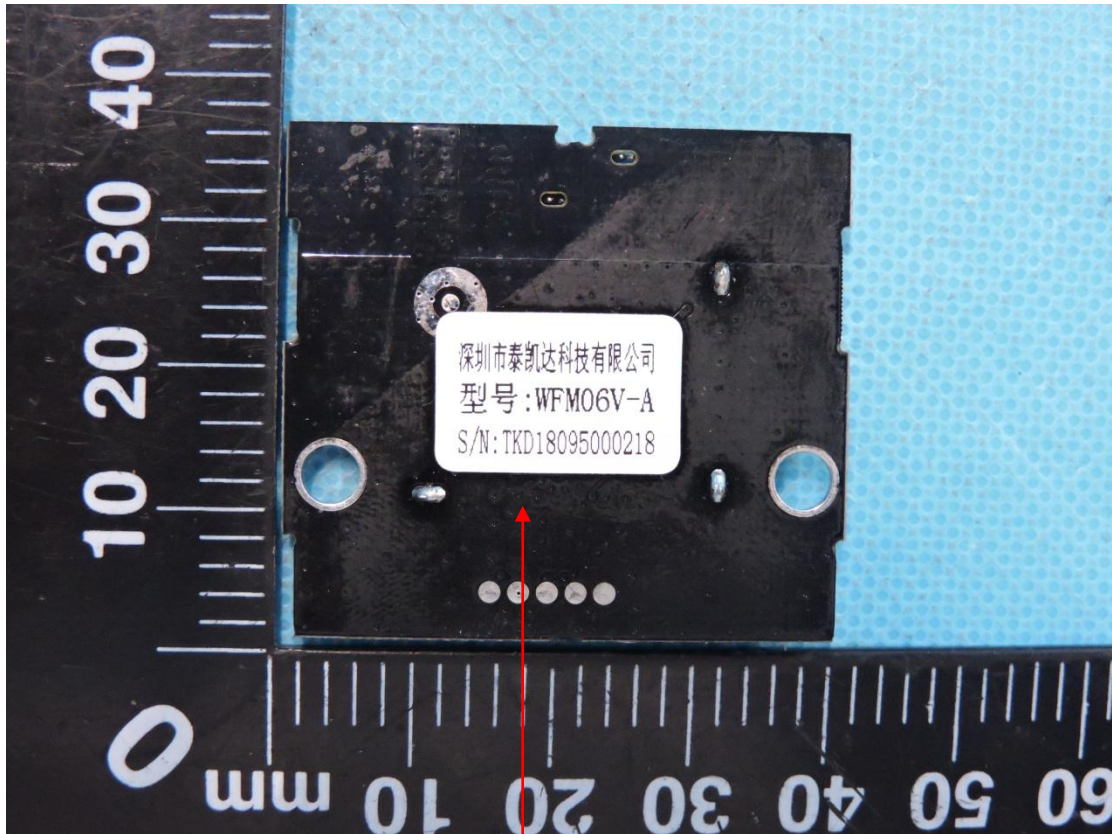

Label

W:10mm

WiFi Module
Model name: WFM06V-A
FCC ID: 2ASIOWFM06V-A

W:20mm

Note: The label is silk-screen on the sample