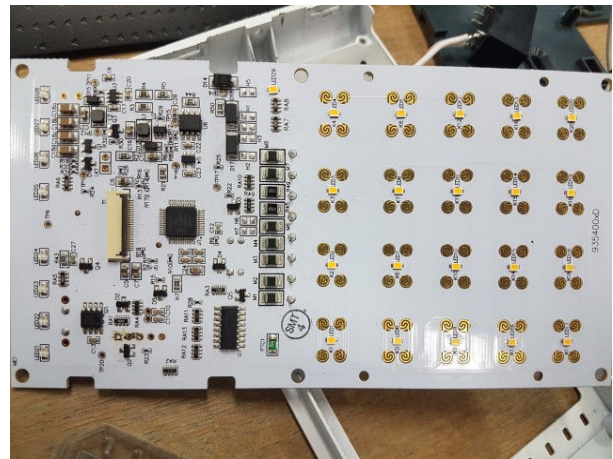

Inner Range Pty Ltd

995400 RevB (+996027 REVI)

EliteX Terminal with RFID

REPORT: E1902-1136B-2 Rev1 Annex B
DATE: March, 2019

Photographs

Number	Photograph Description
1	EUT – Internal views
2	
3	
4	
5	
6	
7	
8	
9	
10	
11	EUT – Internal views – RFID module
12	
13	
14	

Photograph 1

Photograph 2

Photograph 3

Photograph 4

Photograph 5

Photograph 6

Photograph 7

Photograph 8

Photograph 9

Photograph 10

Photograph 11

Photograph 12

Photograph 13

Photograph 14