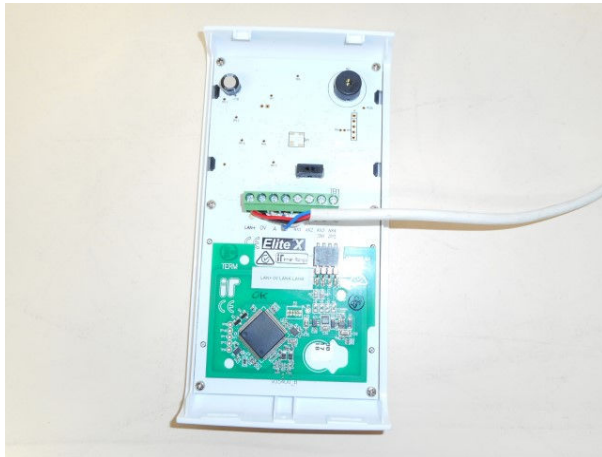

Inner Range Pty Ltd

995400 RevB (+996027 REVI)

EliteX Terminal with RFID

REPORT: E1902-1136B-2 Rev1 Annex B
DATE: March, 2019

Photographs

Number	Photograph Description
1	EUT – Internal views
2	
3	
4	
5	
6	
7	
8	
9	
10	
11	EUT – Internal views – RFID module
12	
13	
14	