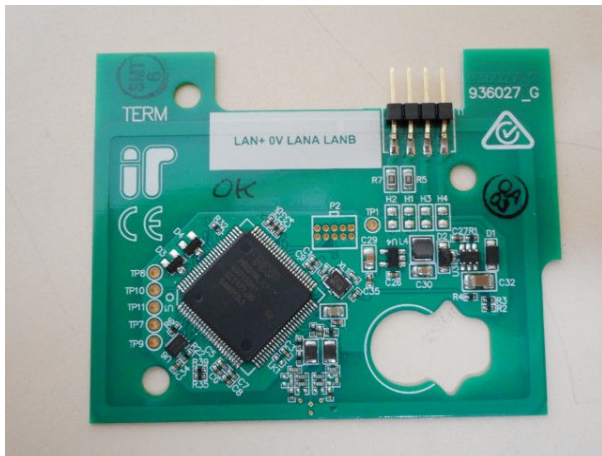

Photograph 11