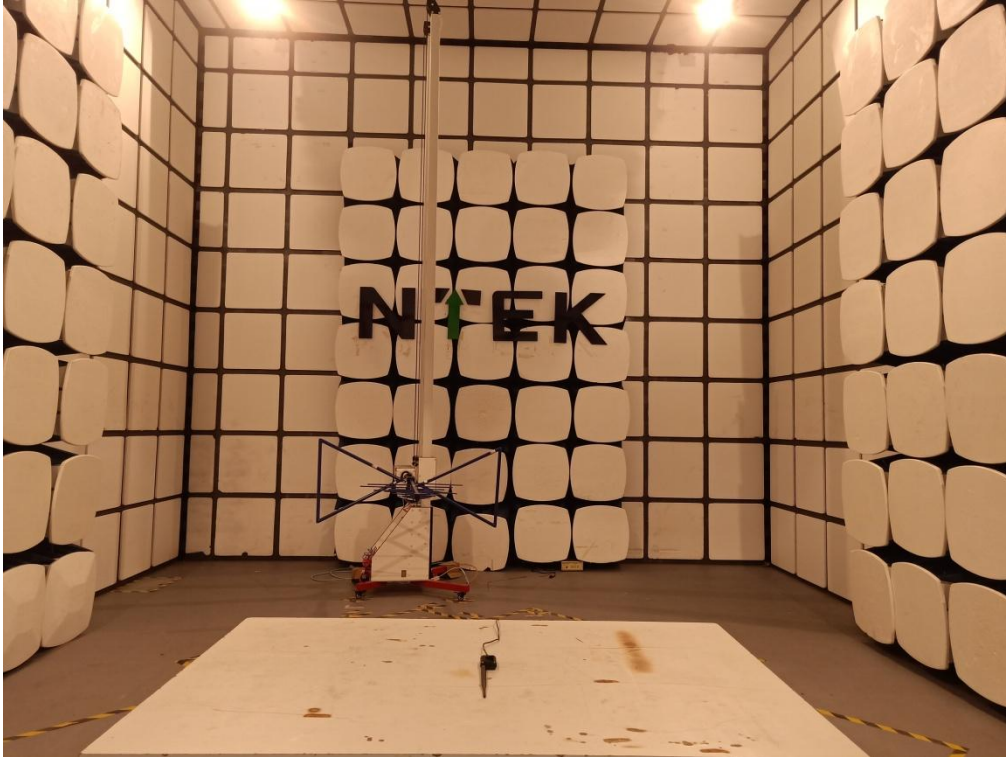

**Wifiwall 5GHZ Traveller**  
**Radiated Measurement Photos(30MHz~1GHz )**  
**FCC ID: 2ASILWIFIWALL5**

**(1GHz~18GHz)**

(18GHz ~40GHz)

AC Conducted Measurement Photos

**Wifiwall 5GHZ Dome**  
**Radiated Measurement Photos(30MHz~1GHz )**  
**FCC ID: 2ASIL-WIFIWALL**

**(1GHz~18GHz)**

(18GHz ~40GHz)

AC Conducted Measurement Photos