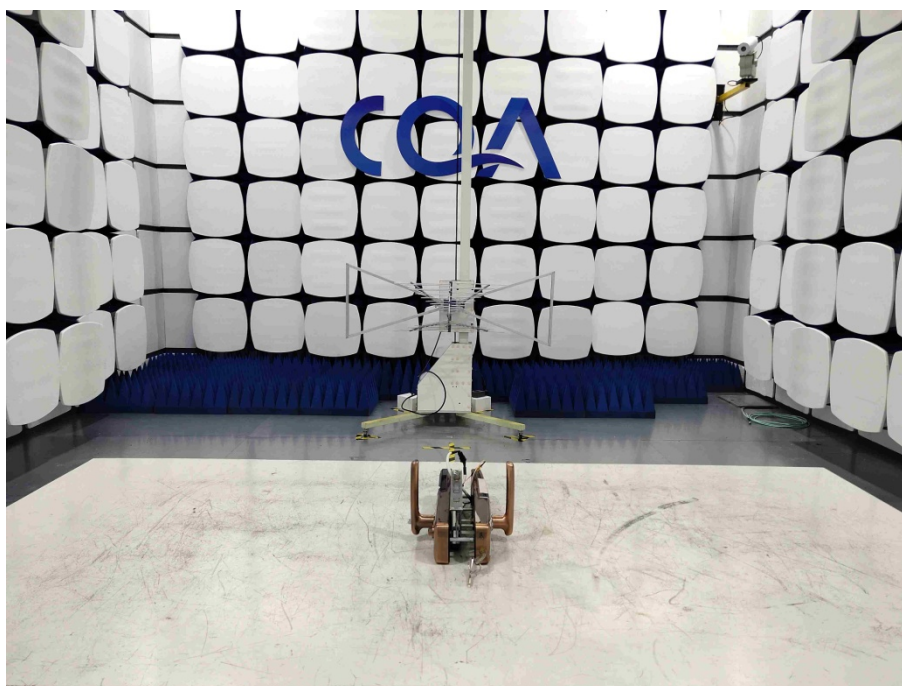

## 1.1 Radiated Emission Test Setup

9KHz~30MHz

30MHz~1GHz:

Above 1GHz: