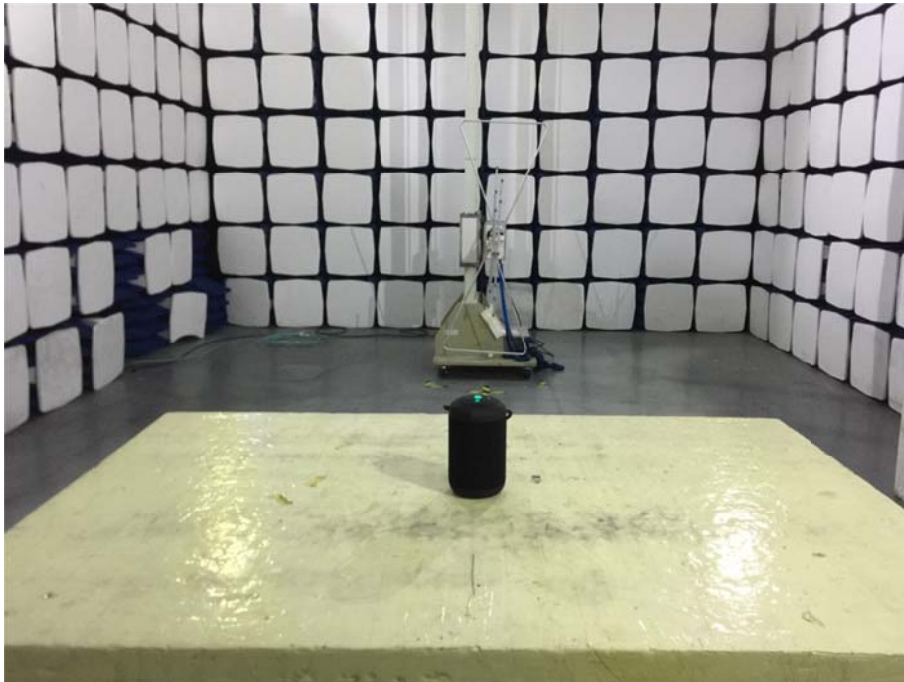

EXHIBIT 4 - TEST SETUP PHOTOGRAPHS

Conducted Emission Test Setup

Radiation Emission Test Setup (Below 30MHz)

Radiation Emission Test Setup (30MHz to 1GHz)**Radiation Emission Test Setup (1GHz to 18GHz)**

Radiation Emission Test Setup (Above 18GHz)