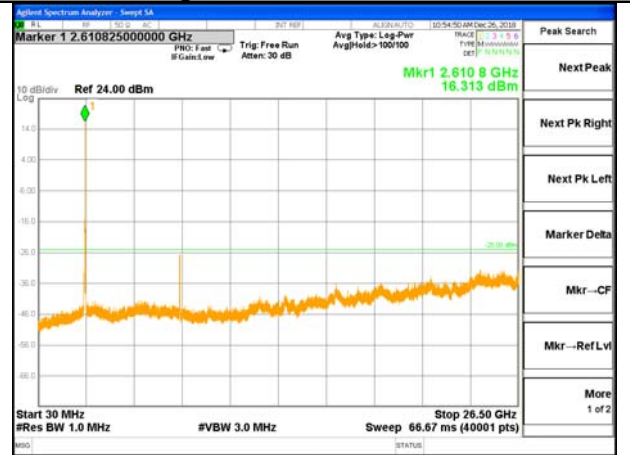

Highest Channel / 16QAM

LTE BAND 38

LTE Band 38 / 15MHz /Emission

Lowest Channel / QPSK

Lowest Channel / 16QAM

Middle Channel / QPSK

Middle Channel / 16QAM

Highest Channel / QPSK

Highest Channel / 16QAM

LTE BAND 38

LTE Band 38 / 20MHz /Emission

Lowest Channel / QPSK

Lowest Channel / 16QAM

Middle Channel / QPSK

Middle Channel / 16QAM

Highest Channel / QPSK

Highest Channel / 16QAM

LTE BAND 40
2305MHz - 2315MHz:

LTE Band 40 / 5MHz /Emission

Lowest Channel / QPSK

Lowest Channel / 16QAM

Middle Channel / QPSK

Middle Channel / 16QAM

Highest Channel / QPSK