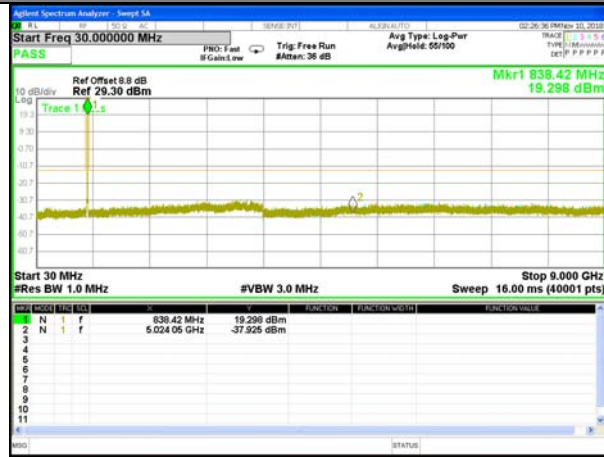

Highest Channel / 16QAM

LTE BAND 5

LTE Band 5 / 3MHz /Emission

Lowest Channel / QPSK

Lowest Channel / 16QAM

Middle Channel / QPSK

Middle Channel / 16QAM

Highest Channel / QPSK

Highest Channel / 16QAM

LTE BAND 5

LTE Band 5 / 5MHz /Emission

Lowest Channel / QPSK

Lowest Channel / 16QAM

Middle Channel / QPSK

Middle Channel / 16QAM

Highest Channel / QPSK

Highest Channel / 16QAM

LTE BAND 5

LTE Band 5 / 10MHz /Emission

Lowest Channel / QPSK

Lowest Channel / 16QAM

Middle Channel / QPSK

Middle Channel / 16QAM

Highest Channel / QPSK

Highest Channel / 16QAM

LTE BAND 7

LTE Band 7 / 5MHz /Emission

Lowest Channel / QPSK

Lowest Channel / 16QAM

Middle Channel / QPSK

Middle Channel / 16QAM

Highest Channel / QPSK