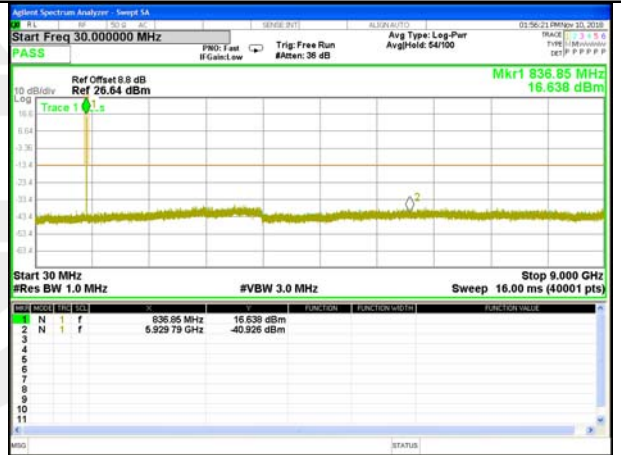

CONDUCTED SPURIOUS EMISSION

LTE BAND 5

LTE Band 5 / 1.4MHz /Emission

Lowest Channel / QPSK

Lowest Channel / 16QAM

Middle Channel / QPSK

Middle Channel / 16QAM

Highest Channel / QPSK

Highest Channel / 16QAM

LTE BAND 5

LTE Band 5 / 3MHz /Emission

Lowest Channel / QPSK

Lowest Channel / 16QAM

Middle Channel / QPSK

Middle Channel / 16QAM

Highest Channel / QPSK

Highest Channel / 16QAM

LTE BAND 5

LTE Band 5 / 5MHz /Emission

Lowest Channel / QPSK

Lowest Channel / 16QAM

Middle Channel / QPSK

Middle Channel / 16QAM

Highest Channel / QPSK