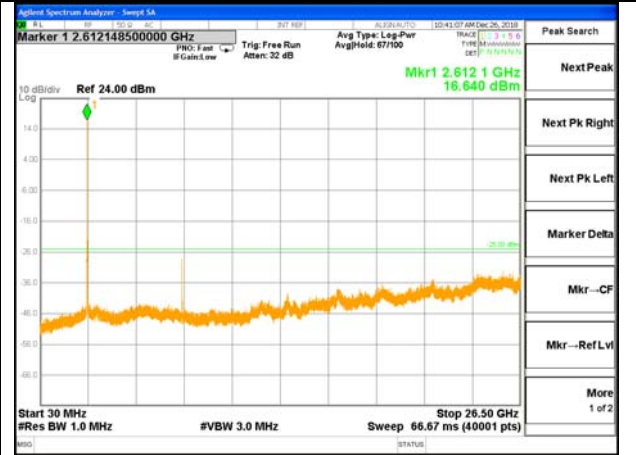

Highest Channel / 16QAM

LTE BAND 38

LTE Band 38 / 5MHz /Emission

Lowest Channel / QPSK

Lowest Channel / 16QAM

Middle Channel / QPSK

Middle Channel / 16QAM

Highest Channel / QPSK

Highest Channel / 16QAM

LTE BAND 38

LTE Band 38 / 10MHz /Emission

Lowest Channel / QPSK

Lowest Channel / 16QAM

Middle Channel / QPSK

Middle Channel / 16QAM

Highest Channel / QPSK

Highest Channel / 16QAM

LTE BAND 38

LTE Band 38 / 15MHz /Emission

Lowest Channel / QPSK

Lowest Channel / 16QAM

Middle Channel / QPSK

Middle Channel / 16QAM

Highest Channel / QPSK

Highest Channel / 16QAM

LTE BAND 38

LTE Band 38 / 20MHz /Emission

Lowest Channel / QPSK

Lowest Channel / 16QAM

Middle Channel / QPSK

Middle Channel / 16QAM

Highest Channel / QPSK