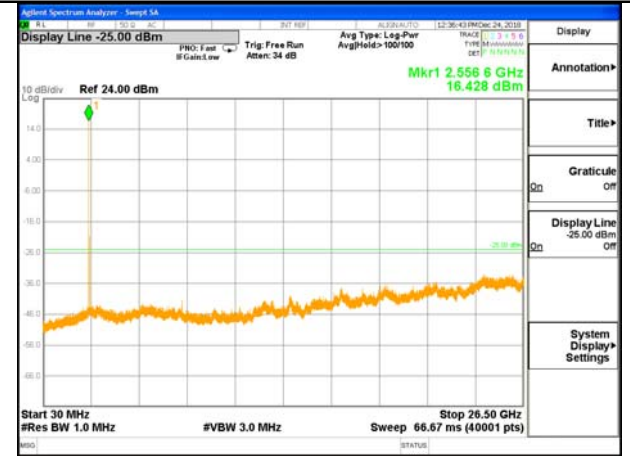

Highest Channel / 16QAM

LTE Band 40 / 10MHz /Emission

Middle Channel / QPSK

Middle Channel / 16QAM

2350MHz - 2360MHz:

LTE Band 40 / 5MHz /Emission

Lowest Channel / QPSK

Lowest Channel / 16QAM

Middle Channel / QPSK

Middle Channel / 16QAM

Highest Channel / QPSK

Highest Channel / 16QAM

LTE Band 40 / 10MHz /Emission

Middle Channel / QPSK

Middle Channel / 16QAM

LTE BAND 41

LTE Band 41 / 5MHz /Emission

Lowest Channel / QPSK

Lowest Channel / 16QAM

Middle Channel / QPSK

Middle Channel / 16QAM

Highest Channel / QPSK

Highest Channel / 16QAM

LTE BAND 41