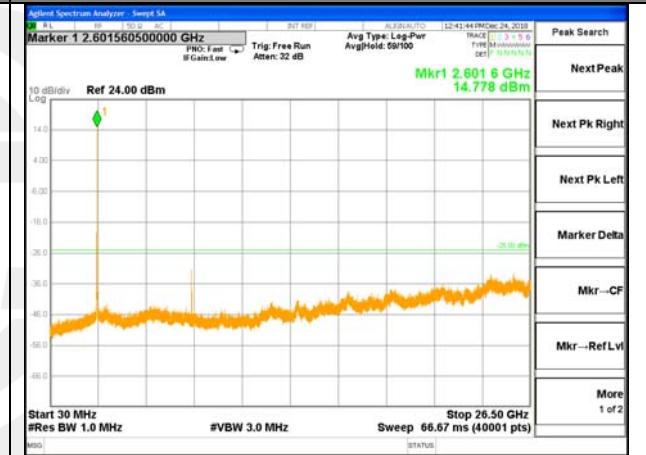

LTE Band 41 / 5MHz /Emission

Lowest Channel / QPSK

Lowest Channel / 16QAM

Middle Channel / QPSK

Middle Channel / 16QAM

Highest Channel / QPSK

Highest Channel / 16QAM

LTE BAND 41

LTE Band 41 / 10MHz /Emission

Lowest Channel / QPSK

Lowest Channel / 16QAM

Middle Channel / QPSK

Middle Channel / 16QAM

Highest Channel / QPSK

Highest Channel / 16QAM

LTE BAND 41

LTE Band 41 / 15MHz /Emission

Lowest Channel / QPSK

Lowest Channel / 16QAM

Middle Channel / QPSK

Middle Channel / 16QAM

Highest Channel / QPSK

Highest Channel / 16QAM

LTE BAND 41