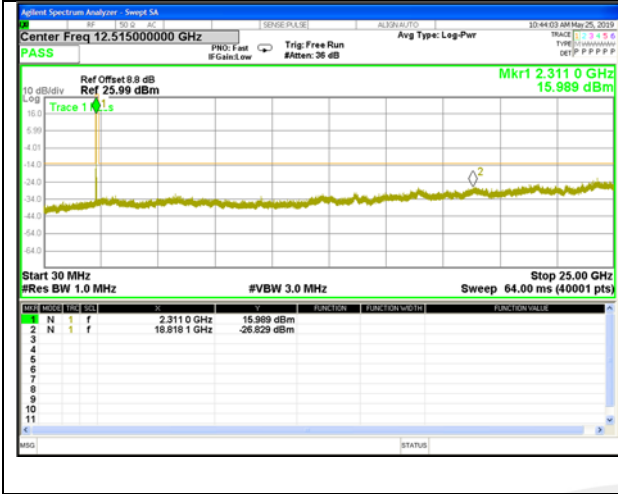

Highest Channel / 16QAM

LTE BAND 38

LTE Band 38 / 20MHz /Emission

Lowest Channel / QPSK

Lowest Channel / 16QAM

Middle Channel / QPSK

Middle Channel / 16QAM

Highest Channel / QPSK

Highest Channel / 16QAM

LTE BAND 40
2305MHz - 2315MHz:

LTE Band 40 / 5MHz /Emission

Lowest Channel / QPSK

Lowest Channel / 16QAM

Middle Channel / QPSK

Middle Channel / 16QAM

Highest Channel / QPSK

Highest Channel / 16QAM

LTE Band 40 / 10MHz /Emission

Middle Channel / QPSK

Middle Channel / 16QAM

2350MHz - 2360MHz:

LTE Band 40 / 5MHz /Emission

Lowest Channel / QPSK

Lowest Channel / 16QAM