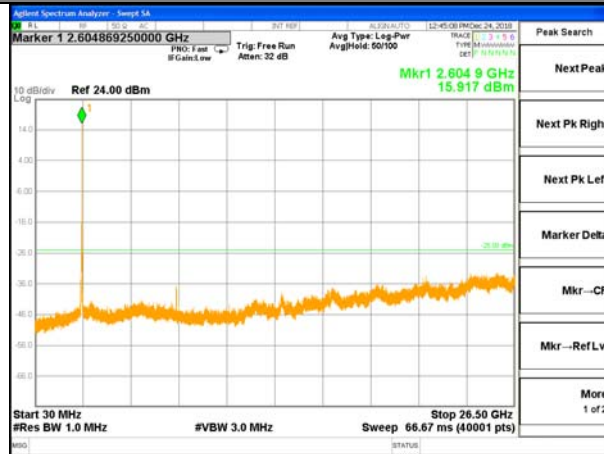

LTE Band 41 / 10MHz /Emission

Lowest Channel / QPSK

Lowest Channel / 16QAM

Middle Channel / QPSK

Middle Channel / 16QAM

Highest Channel / QPSK

Highest Channel / 16QAM

LTE BAND 41

LTE Band 41 / 15MHz /Emission

Lowest Channel / QPSK

Lowest Channel / 16QAM

Middle Channel / QPSK

Middle Channel / 16QAM

Highest Channel / QPSK

Highest Channel / 16QAM

LTE BAND 41

LTE Band 41 / 20MHz /Emission

Lowest Channel / QPSK

Lowest Channel / 16QAM

Middle Channel / QPSK

Middle Channel / 16QAM

Highest Channel / QPSK

Highest Channel / 16QAM