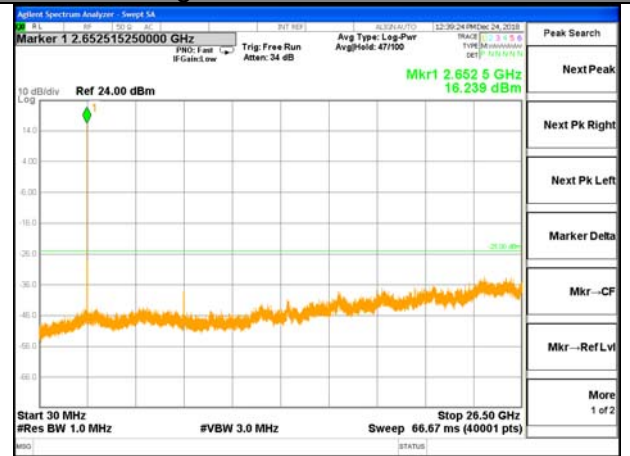

Middle Channel / QPSK

Middle Channel / 16QAM

Highest Channel / QPSK

Highest Channel / 16QAM

LTE Band 40 / 10MHz /Emission

Middle Channel / QPSK

Middle Channel / 16QAM

LTE BAND 41

LTE Band 41 / 5MHz /Emission

Lowest Channel / QPSK

Lowest Channel / 16QAM

Middle Channel / QPSK

Middle Channel / 16QAM

Highest Channel / QPSK

Highest Channel / 16QAM

LTE BAND 41

LTE Band 41 / 10MHz /Emission

Lowest Channel / QPSK

Lowest Channel / 16QAM

Middle Channel / QPSK

Middle Channel / 16QAM

Highest Channel / QPSK

Highest Channel / 16QAM

LTE BAND 41