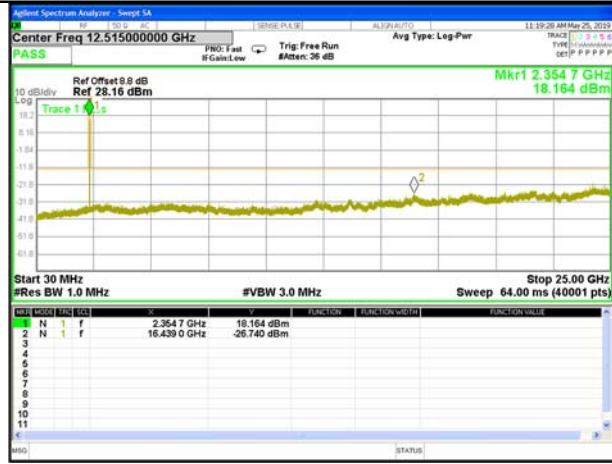

Highest Channel / 16QAM

LTE BAND 40
2305MHz - 2315MHz:

LTE Band 40 / 5MHz /Emission

Lowest Channel / QPSK

Lowest Channel / 16QAM

Middle Channel / QPSK

Middle Channel / 16QAM

Highest Channel / QPSK

Highest Channel / 16QAM

LTE Band 40 / 10MHz /Emission

Middle Channel / QPSK

Middle Channel / 16QAM

2350MHz - 2360MHz:

LTE Band 40 / 5MHz /Emission

Lowest Channel / QPSK

Lowest Channel / 16QAM

Middle Channel / QPSK

Middle Channel / 16QAM

Highest Channel / QPSK

Highest Channel / 16QAM

LTE Band 40 / 10MHz /Emission

Middle Channel / QPSK

Middle Channel / 16QAM

LTE BAND 41