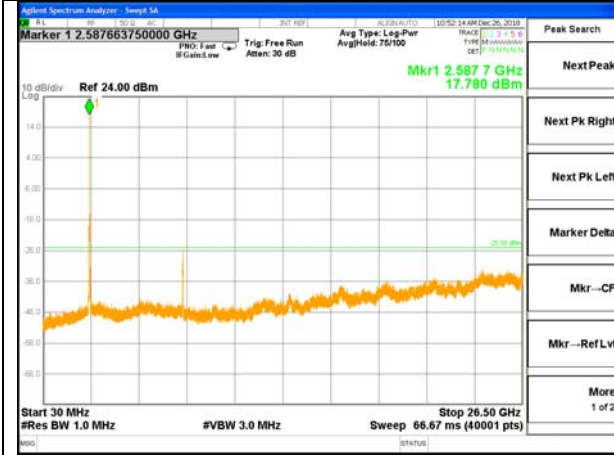

Highest Channel / 16QAM

LTE BAND 38

LTE Band 38 / 15MHz /Emission

Lowest Channel / QPSK

Lowest Channel / 16QAM

Middle Channel / QPSK

Middle Channel / 16QAM

Highest Channel / QPSK

Highest Channel / 16QAM

LTE BAND 38

LTE Band 38 / 20MHz /Emission

Lowest Channel / QPSK

Lowest Channel / 16QAM

Middle Channel / QPSK

Middle Channel / 16QAM

Highest Channel / QPSK

Highest Channel / 16QAM

LTE BAND 40
2305MHz - 2315MHz:

LTE Band 40 / 5MHz /Emission

Lowest Channel / QPSK

Lowest Channel / 16QAM

Middle Channel / QPSK

Middle Channel / 16QAM

Highest Channel / QPSK