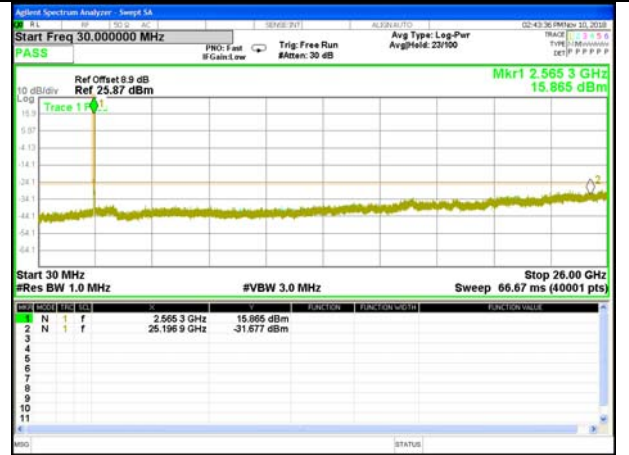

Highest Channel / 16QAM

LTE BAND 7

LTE Band 7 / 5MHz /Emission

Lowest Channel / QPSK

Lowest Channel / 16QAM

Middle Channel / QPSK

Middle Channel / 16QAM

Highest Channel / QPSK

Highest Channel / 16QAM

LTE BAND 7

LTE Band 7 / 10MHz /Emission

Lowest Channel / QPSK

Lowest Channel / 16QAM

Middle Channel / QPSK

Middle Channel / 16QAM

Highest Channel / QPSK

Highest Channel / 16QAM

LTE BAND 7

LTE Band 7 / 15MHz /Emission

Lowest Channel / QPSK

Lowest Channel / 16QAM

Middle Channel / QPSK

Middle Channel / 16QAM

Highest Channel / QPSK

Highest Channel / 16QAM

LTE BAND 7

LTE Band 7 / 20MHz /Emission

Lowest Channel / QPSK

Lowest Channel / 16QAM

Middle Channel / QPSK

Middle Channel / 16QAM

Highest Channel / QPSK