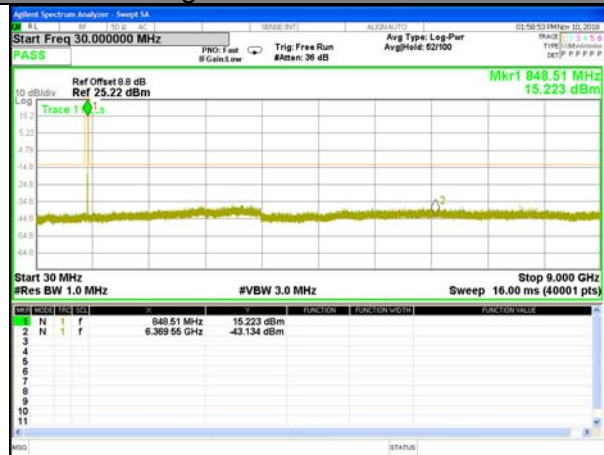

CONDUCTED SPURIOUS EMISSION

LTE BAND 5

LTE Band 5 / 1.4MHz /Emission

Lowest Channel / QPSK

Lowest Channel / 16QAM

Middle Channel / QPSK

Middle Channel / 16QAM

Highest Channel / QPSK

Highest Channel / 16QAM

LTE BAND 5

LTE Band 5 / 3MHz /Emission

Lowest Channel / QPSK

Lowest Channel / 16QAM

Middle Channel / QPSK

Middle Channel / 16QAM

Highest Channel / QPSK

Highest Channel / 16QAM

LTE BAND 5

LTE Band 5 / 5MHz /Emission

Lowest Channel / QPSK

Lowest Channel / 16QAM

Middle Channel / QPSK

Middle Channel / 16QAM

Highest Channel / QPSK