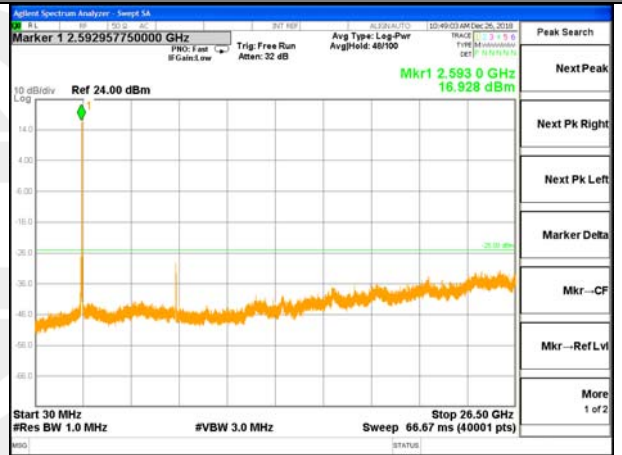

Highest Channel / 16QAM

LTE BAND 38

LTE Band 38 / 10MHz /Emission

Lowest Channel / QPSK

Lowest Channel / 16QAM

Middle Channel / QPSK

Middle Channel / 16QAM

Highest Channel / QPSK

Highest Channel / 16QAM

LTE BAND 38

LTE Band 38 / 15MHz /Emission

Lowest Channel / QPSK

Lowest Channel / 16QAM

Middle Channel / QPSK

Middle Channel / 16QAM

Highest Channel / QPSK

Highest Channel / 16QAM

LTE BAND 38

LTE Band 38 / 20MHz /Emission

Lowest Channel / QPSK

Lowest Channel / 16QAM

Middle Channel / QPSK

Middle Channel / 16QAM

Highest Channel / QPSK