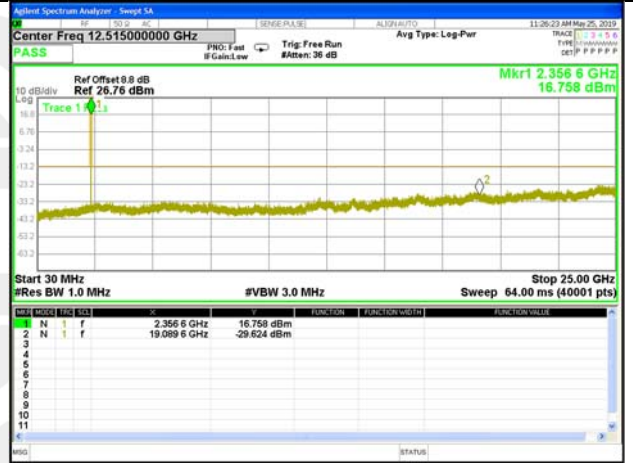

Highest Channel / 16QAM

LTE Band 40 / 10MHz /Emission

Middle Channel / QPSK

Middle Channel / 16QAM

2350MHz - 2360MHz:

LTE Band 40 / 5MHz /Emission

Lowest Channel / QPSK

Lowest Channel / 16QAM

Middle Channel / QPSK

Middle Channel / 16QAM

Highest Channel / QPSK

Highest Channel / 16QAM

LTE Band 40 / 10MHz /Emission

Middle Channel / QPSK

Middle Channel / 16QAM

LTE BAND 41