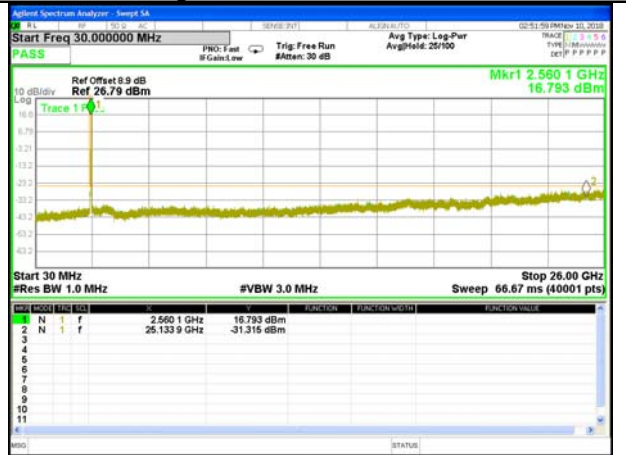

Highest Channel / 16QAM

LTE BAND 7

LTE Band 7 / 10MHz /Emission

Lowest Channel / QPSK

Lowest Channel / 16QAM

Middle Channel / QPSK

Middle Channel / 16QAM

Highest Channel / QPSK

Highest Channel / 16QAM

LTE BAND 7

LTE Band 7 / 15MHz /Emission

Lowest Channel / QPSK

Lowest Channel / 16QAM

Middle Channel / QPSK

Middle Channel / 16QAM

Highest Channel / QPSK

Highest Channel / 16QAM

LTE BAND 7

LTE Band 7 / 20MHz /Emission

Lowest Channel / QPSK

Lowest Channel / 16QAM

Middle Channel / QPSK

Middle Channel / 16QAM

Highest Channel / QPSK

Highest Channel / 16QAM

LTE BAND 38

LTE Band 38 / 5MHz /Emission

Lowest Channel / QPSK

Lowest Channel / 16QAM

Middle Channel / QPSK

Middle Channel / 16QAM

Highest Channel / QPSK