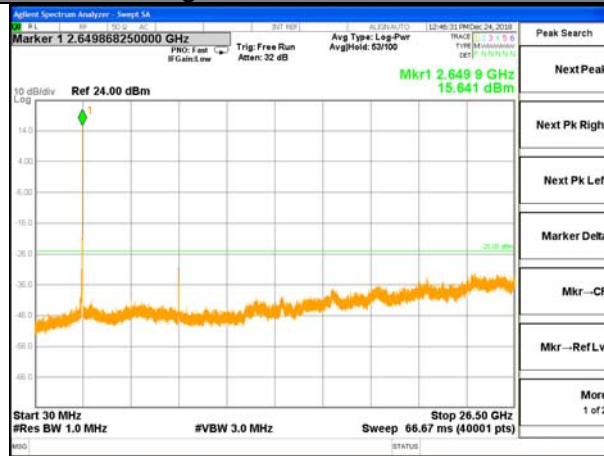

LTE Band 41 / 10MHz /Emission

Lowest Channel / QPSK

Lowest Channel / 16QAM

Middle Channel / QPSK

Middle Channel / 16QAM

Highest Channel / QPSK

Highest Channel / 16QAM

LTE BAND 41

LTE Band 41 / 15MHz /Emission

Lowest Channel / QPSK

Lowest Channel / 16QAM

Middle Channel / QPSK

Middle Channel / 16QAM

Highest Channel / QPSK

Highest Channel / 16QAM

LTE BAND 41

LTE Band 41 / 20MHz /Emission

Lowest Channel / QPSK

Lowest Channel / 16QAM

Middle Channel / QPSK

Middle Channel / 16QAM

Highest Channel / QPSK

Highest Channel / 16QAM