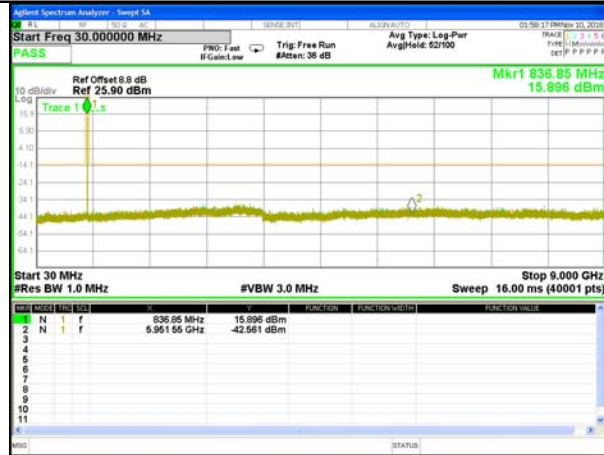

CONDUCTED SPURIOUS EMISSION

LTE BAND 5

LTE Band 5 / 1.4MHz /Emission

Lowest Channel / QPSK

Lowest Channel / 16QAM

Middle Channel / QPSK

Middle Channel / 16QAM

Highest Channel / QPSK

Highest Channel / 16QAM

LTE BAND 5

LTE Band 5 / 3MHz /Emission

Lowest Channel / QPSK

Lowest Channel / 16QAM

Middle Channel / QPSK

Middle Channel / 16QAM

Highest Channel / QPSK

Highest Channel / 16QAM

LTE BAND 5

LTE Band 5 / 5MHz /Emission

Lowest Channel / QPSK

Lowest Channel / 16QAM

Middle Channel / QPSK

Middle Channel / 16QAM

Highest Channel / QPSK