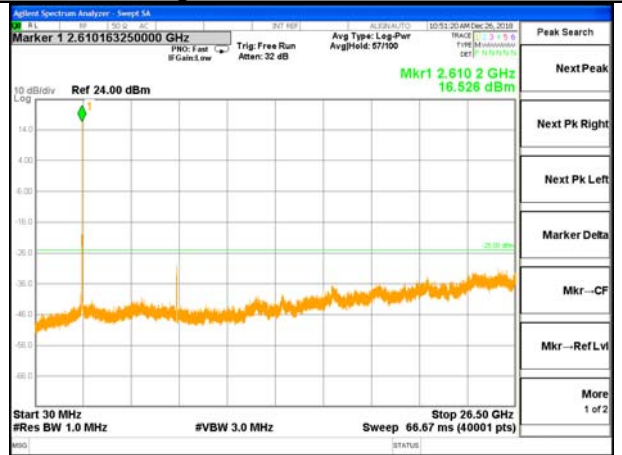

Highest Channel / 16QAM

LTE BAND 38

LTE Band 38 / 10MHz /Emission

Lowest Channel / QPSK

Lowest Channel / 16QAM

Middle Channel / QPSK

Middle Channel / 16QAM

Highest Channel / QPSK

Highest Channel / 16QAM

LTE BAND 38

LTE Band 38 / 15MHz /Emission

Lowest Channel / QPSK

Lowest Channel / 16QAM

Middle Channel / QPSK

Middle Channel / 16QAM

Highest Channel / QPSK

Highest Channel / 16QAM

LTE BAND 38

LTE Band 38 / 20MHz /Emission

Lowest Channel / QPSK

Lowest Channel / 16QAM

Middle Channel / QPSK

Middle Channel / 16QAM

Highest Channel / QPSK