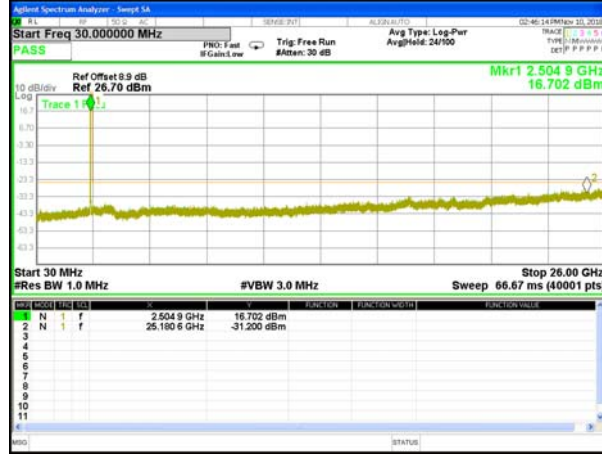

Highest Channel / 16QAM

LTE BAND 5

LTE Band 5 / 10MHz /Emission

Lowest Channel / QPSK

Lowest Channel / 16QAM

Middle Channel / QPSK

Middle Channel / 16QAM

Highest Channel / QPSK

Highest Channel / 16QAM

LTE BAND 7

LTE Band 7 / 5MHz /Emission

Lowest Channel / QPSK

Lowest Channel / 16QAM

Middle Channel / QPSK

Middle Channel / 16QAM

Highest Channel / QPSK

Highest Channel / 16QAM

LTE BAND 7

LTE Band 7 / 10MHz /Emission

Lowest Channel / QPSK

Lowest Channel / 16QAM

Middle Channel / QPSK

Middle Channel / 16QAM

Highest Channel / QPSK

Highest Channel / 16QAM

LTE BAND 7

LTE Band 7 / 15MHz /Emission

Lowest Channel / QPSK

Lowest Channel / 16QAM

Middle Channel / QPSK

Middle Channel / 16QAM

Highest Channel / QPSK