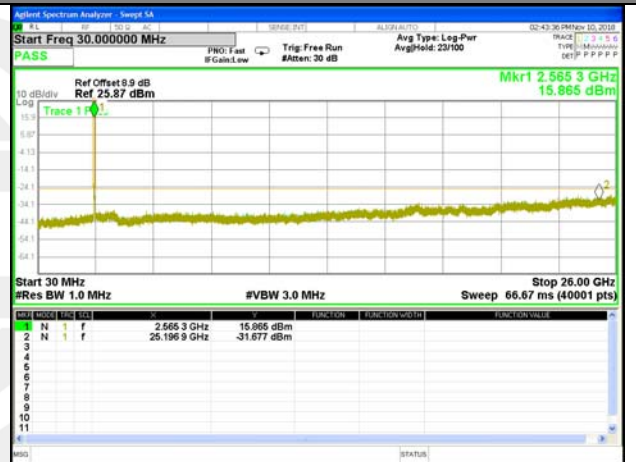

Highest Channel / 16QAM

LTE BAND 5

LTE Band 5 / 10MHz /Emission

Lowest Channel / QPSK

Lowest Channel / 16QAM

Middle Channel / QPSK

Middle Channel / 16QAM

Highest Channel / QPSK

Highest Channel / 16QAM

LTE BAND 7

LTE Band 7 / 5MHz /Emission

Lowest Channel / QPSK

Lowest Channel / 16QAM

Middle Channel / QPSK

Middle Channel / 16QAM

Highest Channel / QPSK

Highest Channel / 16QAM

LTE BAND 7

LTE Band 7 / 10MHz /Emission

Lowest Channel / QPSK

Lowest Channel / 16QAM

Middle Channel / QPSK

Middle Channel / 16QAM

Highest Channel / QPSK

Highest Channel / 16QAM

LTE BAND 7

LTE Band 7 / 15MHz /Emission

Lowest Channel / QPSK

Lowest Channel / 16QAM

Middle Channel / QPSK

Middle Channel / 16QAM

Highest Channel / QPSK