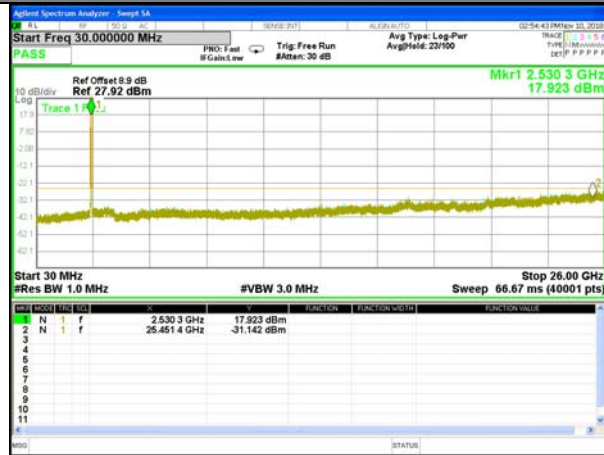

Highest Channel / 16QAM

LTE BAND 7

LTE Band 7 / 10MHz /Emission

Lowest Channel / QPSK

Lowest Channel / 16QAM

Middle Channel / QPSK

Middle Channel / 16QAM

Highest Channel / QPSK

Highest Channel / 16QAM

LTE BAND 7

LTE Band 7 / 15MHz /Emission

Lowest Channel / QPSK

Lowest Channel / 16QAM

Middle Channel / QPSK

Middle Channel / 16QAM

Highest Channel / QPSK

Highest Channel / 16QAM

LTE BAND 7

LTE Band 7 / 20MHz /Emission

Lowest Channel / QPSK

Lowest Channel / 16QAM

Middle Channel / QPSK

Middle Channel / 16QAM

Highest Channel / QPSK

Highest Channel / 16QAM

LTE BAND 38

LTE Band 38 / 5MHz /Emission

Lowest Channel / QPSK

Lowest Channel / 16QAM

Middle Channel / QPSK

Middle Channel / 16QAM

Highest Channel / QPSK