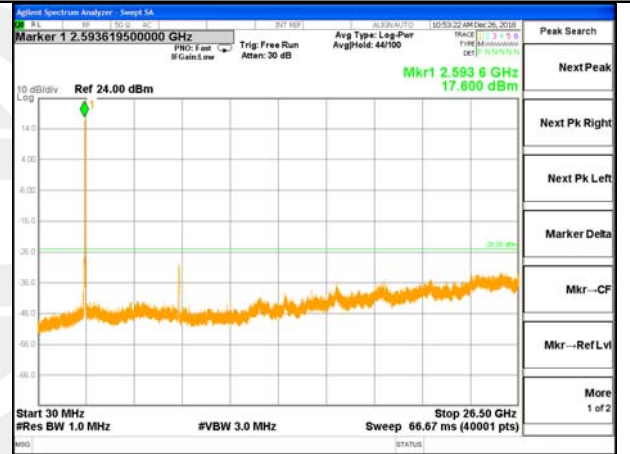

Highest Channel / 16QAM

LTE BAND 38

LTE Band 38 / 15MHz /Emission

Lowest Channel / QPSK

Lowest Channel / 16QAM

Middle Channel / QPSK

Middle Channel / 16QAM

Highest Channel / QPSK

Highest Channel / 16QAM

LTE BAND 38

LTE Band 38 / 20MHz /Emission

Lowest Channel / QPSK

Lowest Channel / 16QAM

Middle Channel / QPSK

Middle Channel / 16QAM

Highest Channel / QPSK

Highest Channel / 16QAM

LTE BAND 40
2305MHz - 2315MHz:

LTE Band 40 / 5MHz /Emission

Lowest Channel / QPSK

Lowest Channel / 16QAM

Middle Channel / QPSK

Middle Channel / 16QAM

Highest Channel / QPSK