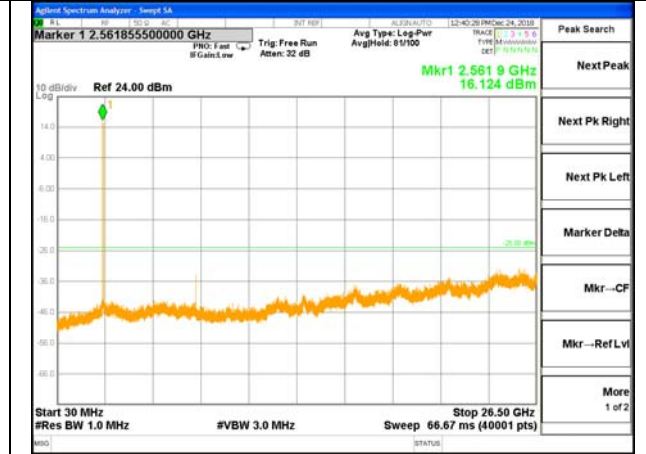

Middle Channel / QPSK

Middle Channel / 16QAM

Highest Channel / QPSK

Highest Channel / 16QAM

LTE Band 40 / 10MHz /Emission

Middle Channel / QPSK

Middle Channel / 16QAM

LTE BAND 41

LTE Band 41 / 5MHz /Emission

Lowest Channel / QPSK

Lowest Channel / 16QAM

Middle Channel / QPSK

Middle Channel / 16QAM

Highest Channel / QPSK

Highest Channel / 16QAM

LTE BAND 41

LTE Band 41 / 10MHz /Emission

Lowest Channel / QPSK

Lowest Channel / 16QAM

Middle Channel / QPSK

Middle Channel / 16QAM

Highest Channel / QPSK

Highest Channel / 16QAM

LTE BAND 41