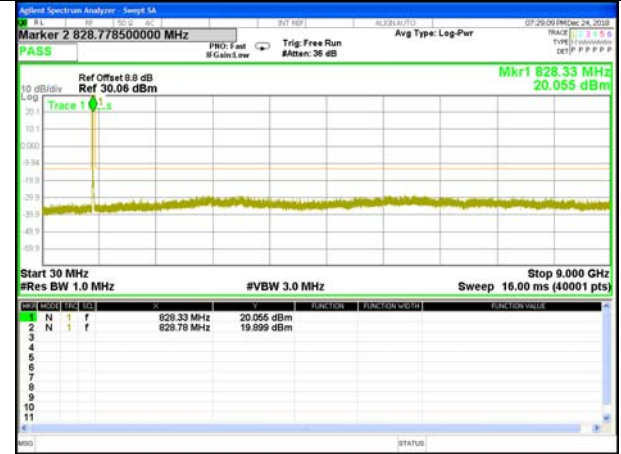

Highest Channel / 16QAM

LTE BAND 5

LTE Band 5 / 5MHz /Emission

Lowest Channel / QPSK

Lowest Channel / 16QAM

Middle Channel / QPSK

Middle Channel / 16QAM

Highest Channel / QPSK

Highest Channel / 16QAM

LTE BAND 5

LTE Band 5 / 10MHz /Emission

Lowest Channel / QPSK

Lowest Channel / 16QAM

Middle Channel / QPSK

Middle Channel / 16QAM

Highest Channel / QPSK

Highest Channel / 16QAM

LTE BAND 7

LTE Band 7 / 5MHz /Emission

Lowest Channel / QPSK

Lowest Channel / 16QAM

Middle Channel / QPSK

Middle Channel / 16QAM

Highest Channel / QPSK