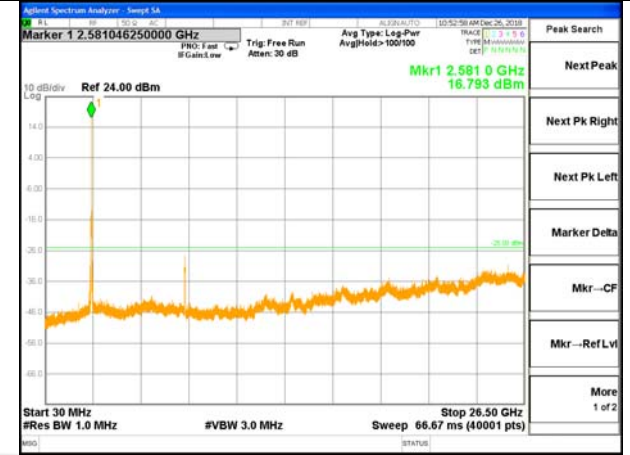

Highest Channel / 16QAM

LTE BAND 38

LTE Band 38 / 15MHz /Emission

Lowest Channel / QPSK

Lowest Channel / 16QAM

Middle Channel / QPSK

Middle Channel / 16QAM

Highest Channel / QPSK

Highest Channel / 16QAM

LTE BAND 38

LTE Band 38 / 20MHz /Emission

Lowest Channel / QPSK

Lowest Channel / 16QAM

Middle Channel / QPSK

Middle Channel / 16QAM

Highest Channel / QPSK

Highest Channel / 16QAM

LTE BAND 40
2305MHz - 2315MHz:

LTE Band 40 / 5MHz /Emission

Lowest Channel / QPSK

Lowest Channel / 16QAM

Middle Channel / QPSK

Middle Channel / 16QAM

Highest Channel / QPSK