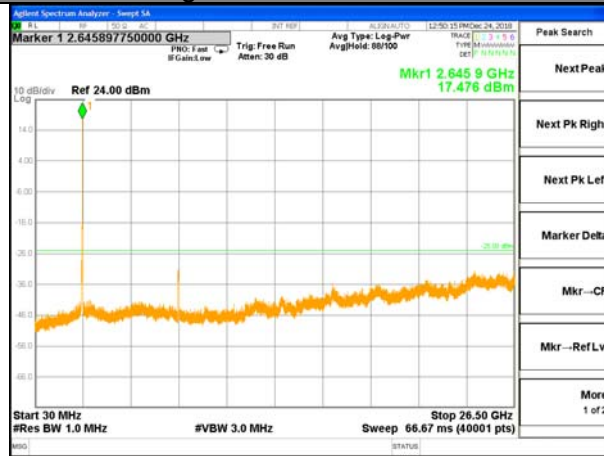

LTE Band 41 / 15MHz /Emission

Lowest Channel / QPSK

Lowest Channel / 16QAM

Middle Channel / QPSK

Middle Channel / 16QAM

Highest Channel / QPSK

Highest Channel / 16QAM

LTE BAND 41

LTE Band 41 / 20MHz /Emission

Lowest Channel / QPSK

Lowest Channel / 16QAM

Middle Channel / QPSK

Middle Channel / 16QAM

Highest Channel / QPSK

Highest Channel / 16QAM