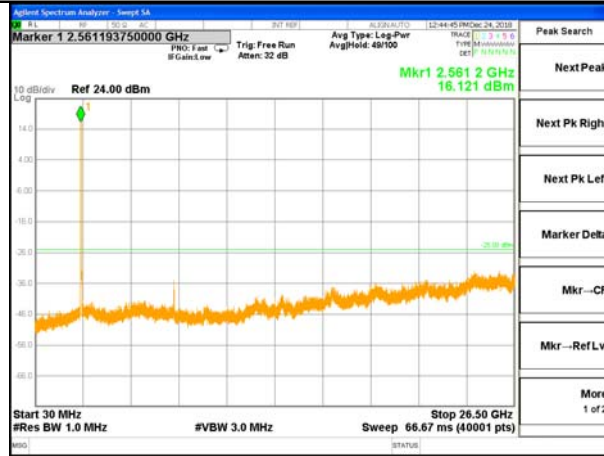

LTE Band 41 / 5MHz /Emission

Lowest Channel / QPSK

Lowest Channel / 16QAM

Middle Channel / QPSK

Middle Channel / 16QAM

Highest Channel / QPSK

Highest Channel / 16QAM

LTE BAND 41

LTE Band 41 / 10MHz /Emission

Lowest Channel / QPSK

Lowest Channel / 16QAM

Middle Channel / QPSK

Middle Channel / 16QAM

Highest Channel / QPSK

Highest Channel / 16QAM

LTE BAND 41

LTE Band 41 / 15MHz /Emission

Lowest Channel / QPSK

Lowest Channel / 16QAM

Middle Channel / QPSK

Middle Channel / 16QAM

Highest Channel / QPSK

Highest Channel / 16QAM

LTE BAND 41