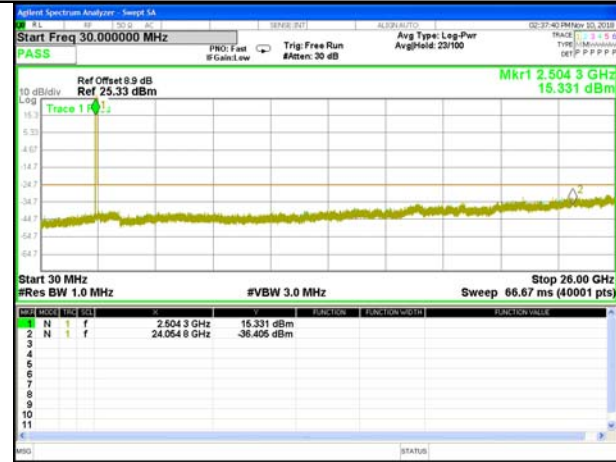

Highest Channel / 16QAM

LTE BAND 5

LTE Band 5 / 5MHz /Emission

Lowest Channel / QPSK

Lowest Channel / 16QAM

Middle Channel / QPSK

Middle Channel / 16QAM

Highest Channel / QPSK

Highest Channel / 16QAM

LTE BAND 5

LTE Band 5 / 10MHz /Emission

Lowest Channel / QPSK

Lowest Channel / 16QAM

Middle Channel / QPSK

Middle Channel / 16QAM

Highest Channel / QPSK

Highest Channel / 16QAM

LTE BAND 7

LTE Band 7 / 5MHz /Emission

Lowest Channel / QPSK

Lowest Channel / 16QAM

Middle Channel / QPSK

Middle Channel / 16QAM

Highest Channel / QPSK

Highest Channel / 16QAM

LTE BAND 7

LTE Band 7 / 10MHz /Emission

Lowest Channel / QPSK

Lowest Channel / 16QAM

Middle Channel / QPSK

Middle Channel / 16QAM

Highest Channel / QPSK