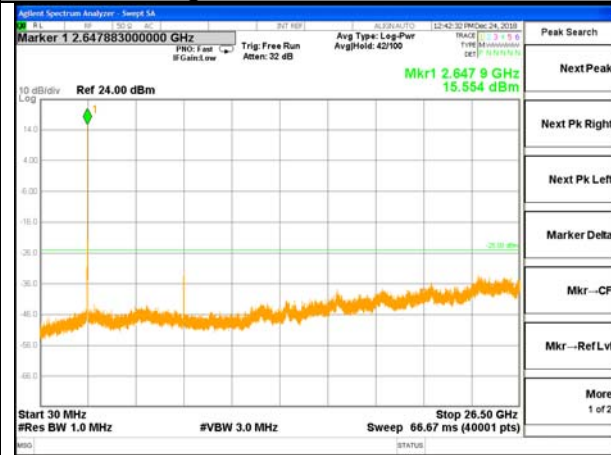

LTE Band 41 / 5MHz /Emission

Lowest Channel / QPSK

Lowest Channel / 16QAM

Middle Channel / QPSK

Middle Channel / 16QAM

Highest Channel / QPSK

Highest Channel / 16QAM

LTE BAND 41

LTE Band 41 / 10MHz /Emission

Lowest Channel / QPSK

Lowest Channel / 16QAM

Middle Channel / QPSK

Middle Channel / 16QAM

Highest Channel / QPSK

Highest Channel / 16QAM

LTE BAND 41

LTE Band 41 / 15MHz /Emission

Lowest Channel / QPSK

Lowest Channel / 16QAM

Middle Channel / QPSK

Middle Channel / 16QAM

Highest Channel / QPSK

Highest Channel / 16QAM

LTE BAND 41