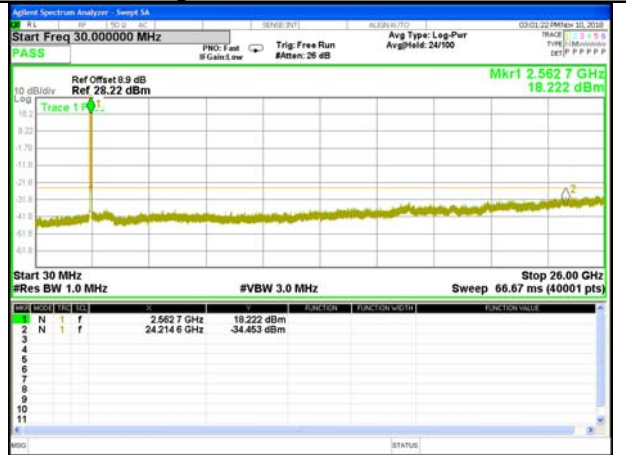

Highest Channel / 16QAM

LTE BAND 7

LTE Band 7 / 15MHz /Emission

Lowest Channel / QPSK

Lowest Channel / 16QAM

Middle Channel / QPSK

Middle Channel / 16QAM

Highest Channel / QPSK

Highest Channel / 16QAM

LTE BAND 7

LTE Band 7 / 20MHz /Emission

Lowest Channel / QPSK

Lowest Channel / 16QAM

Middle Channel / QPSK

Middle Channel / 16QAM

Highest Channel / QPSK

Highest Channel / 16QAM

LTE BAND 38

LTE Band 38 / 5MHz /Emission

Lowest Channel / QPSK

Lowest Channel / 16QAM

Middle Channel / QPSK

Middle Channel / 16QAM

Highest Channel / QPSK

Highest Channel / 16QAM

LTE BAND 38

LTE Band 38 / 10MHz /Emission

Lowest Channel / QPSK

Lowest Channel / 16QAM

Middle Channel / QPSK

Middle Channel / 16QAM

Highest Channel / QPSK