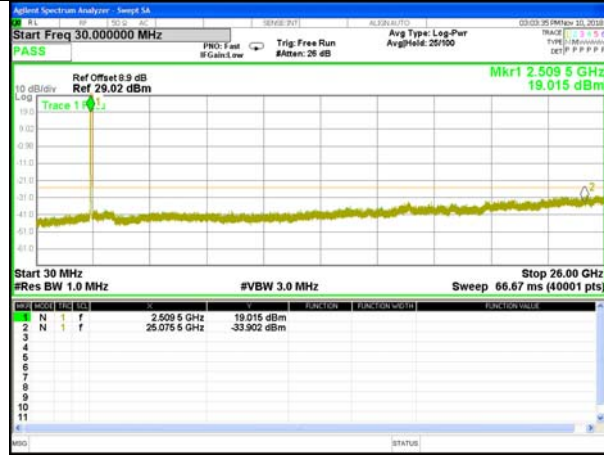

Highest Channel / 16QAM

LTE BAND 7

LTE Band 7 / 10MHz /Emission

Lowest Channel / QPSK

Lowest Channel / 16QAM

Middle Channel / QPSK

Middle Channel / 16QAM

Highest Channel / QPSK

Highest Channel / 16QAM

LTE BAND 7

LTE Band 7 / 15MHz /Emission

Lowest Channel / QPSK

Lowest Channel / 16QAM

Middle Channel / QPSK

Middle Channel / 16QAM

Highest Channel / QPSK

Highest Channel / 16QAM

LTE BAND 7

LTE Band 7 / 20MHz /Emission

Lowest Channel / QPSK

Lowest Channel / 16QAM

Middle Channel / QPSK

Middle Channel / 16QAM

Highest Channel / QPSK