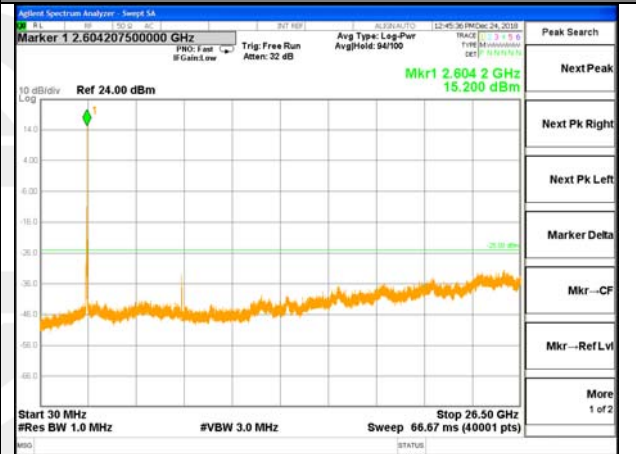

LTE Band 41 / 10MHz /Emission

Lowest Channel / QPSK

Lowest Channel / 16QAM

Middle Channel / QPSK

Middle Channel / 16QAM

Highest Channel / QPSK

Highest Channel / 16QAM

LTE BAND 41

LTE Band 41 / 15MHz /Emission

Lowest Channel / QPSK

Lowest Channel / 16QAM

Middle Channel / QPSK

Middle Channel / 16QAM

Highest Channel / QPSK

Highest Channel / 16QAM

LTE BAND 41

LTE Band 41 / 20MHz /Emission

Lowest Channel / QPSK

Lowest Channel / 16QAM

Middle Channel / QPSK

Middle Channel / 16QAM

Highest Channel / QPSK

Highest Channel / 16QAM