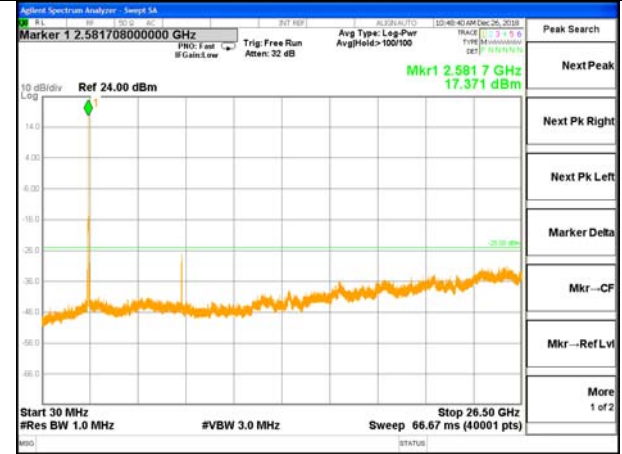

Highest Channel / 16QAM

LTE BAND 38

LTE Band 38 / 10MHz /Emission

Lowest Channel / QPSK

Lowest Channel / 16QAM

Middle Channel / QPSK

Middle Channel / 16QAM

Highest Channel / QPSK

Highest Channel / 16QAM

LTE BAND 38

LTE Band 38 / 15MHz /Emission

Lowest Channel / QPSK

Lowest Channel / 16QAM

Middle Channel / QPSK

Middle Channel / 16QAM

Highest Channel / QPSK

Highest Channel / 16QAM

LTE BAND 38

LTE Band 38 / 20MHz /Emission

Lowest Channel / QPSK

Lowest Channel / 16QAM

Middle Channel / QPSK

Middle Channel / 16QAM

Highest Channel / QPSK