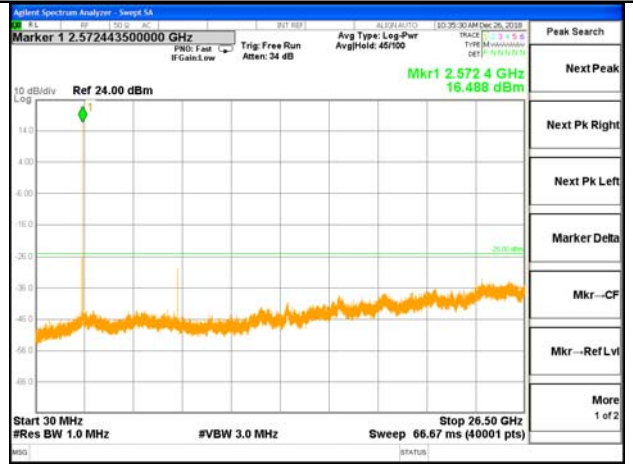

Highest Channel / 16QAM

LTE BAND 7

LTE Band 7 / 20MHz /Emission

Lowest Channel / QPSK

Lowest Channel / 16QAM

Middle Channel / QPSK

Middle Channel / 16QAM

Highest Channel / QPSK

Highest Channel / 16QAM

LTE BAND 38

LTE Band 38 / 5MHz /Emission

Lowest Channel / QPSK

Lowest Channel / 16QAM

Middle Channel / QPSK

Middle Channel / 16QAM

Highest Channel / QPSK

Highest Channel / 16QAM

LTE BAND 38

LTE Band 38 / 10MHz /Emission

Lowest Channel / QPSK

Lowest Channel / 16QAM

Middle Channel / QPSK

Middle Channel / 16QAM

Highest Channel / QPSK

Highest Channel / 16QAM

LTE BAND 38

LTE Band 38 / 15MHz /Emission

Lowest Channel / QPSK

Lowest Channel / 16QAM

Middle Channel / QPSK

Middle Channel / 16QAM

Highest Channel / QPSK