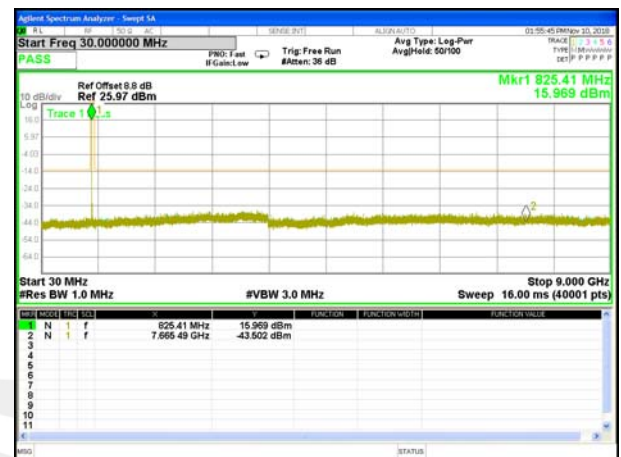

CONDUCTED SPURIOUS EMISSION

LTE BAND 5

LTE Band 5 / 1.4MHz /Emission

Lowest Channel / QPSK

Lowest Channel / 16QAM

Middle Channel / QPSK

Middle Channel / 16QAM

Highest Channel / QPSK

Highest Channel / 16QAM

LTE BAND 5

LTE Band 5 / 3MHz /Emission

Lowest Channel / QPSK

Lowest Channel / 16QAM

Middle Channel / QPSK

Middle Channel / 16QAM

Highest Channel / QPSK

Highest Channel / 16QAM

LTE BAND 5

LTE Band 5 / 5MHz /Emission

Lowest Channel / QPSK

Lowest Channel / 16QAM

Middle Channel / QPSK

Middle Channel / 16QAM

Highest Channel / QPSK