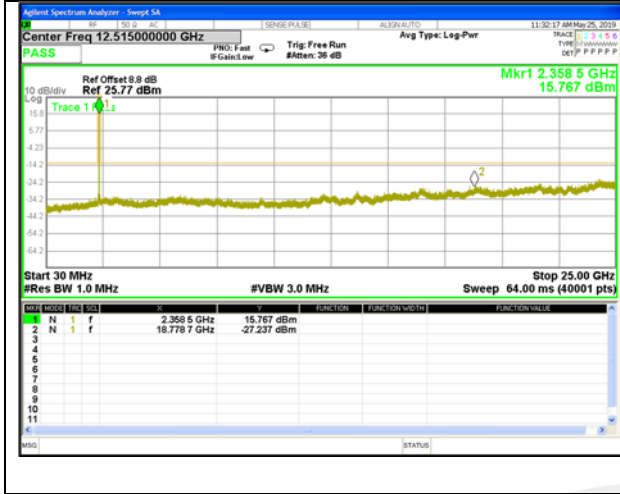

Highest Channel / 16QAM

LTE Band 40 / 10MHz /Emission

Middle Channel / QPSK

Middle Channel / 16QAM

2350MHz - 2360MHz:

LTE Band 40 / 5MHz /Emission

Lowest Channel / QPSK

Lowest Channel / 16QAM

Middle Channel / QPSK

Middle Channel / 16QAM

Highest Channel / QPSK

Highest Channel / 16QAM

LTE Band 40 / 10MHz /Emission

Middle Channel / QPSK

Middle Channel / 16QAM

LTE BAND 41

LTE Band 41 / 5MHz /Emission

Lowest Channel / QPSK

Lowest Channel / 16QAM

Middle Channel / QPSK

Middle Channel / 16QAM

Highest Channel / QPSK

Highest Channel / 16QAM

LTE BAND 41