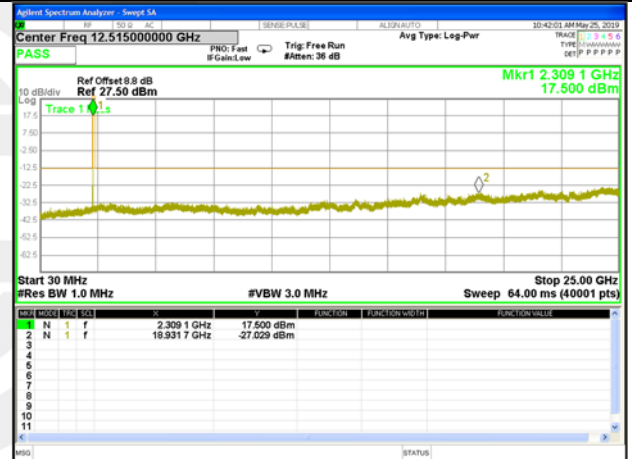

Highest Channel / 16QAM

LTE BAND 38

LTE Band 38 / 20MHz /Emission

Lowest Channel / QPSK

Lowest Channel / 16QAM

Middle Channel / QPSK

Middle Channel / 16QAM

Highest Channel / QPSK

Highest Channel / 16QAM

LTE BAND 40
2305MHz - 2315MHz:

LTE Band 40 / 5MHz /Emission

Lowest Channel / QPSK

Lowest Channel / 16QAM

Middle Channel / QPSK

Middle Channel / 16QAM

Highest Channel / QPSK

Highest Channel / 16QAM

LTE Band 40 / 10MHz /Emission

Middle Channel / QPSK

Middle Channel / 16QAM

2350MHz - 2360MHz:

LTE Band 40 / 5MHz /Emission

Lowest Channel / QPSK

Lowest Channel / 16QAM