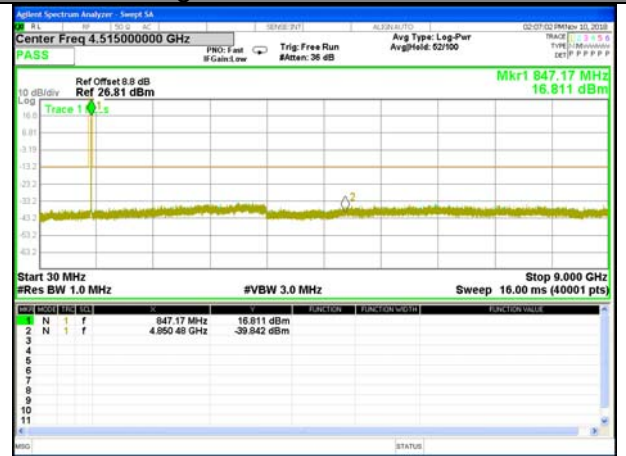

CONDUCTED SPURIOUS EMISSION

LTE BAND 5

LTE Band 5 / 1.4MHz /Emission

Lowest Channel / QPSK

Lowest Channel / 16QAM

Middle Channel / QPSK

Middle Channel / 16QAM

Highest Channel / QPSK

Highest Channel / 16QAM

LTE BAND 5

LTE Band 5 / 3MHz /Emission

Lowest Channel / QPSK

Lowest Channel / 16QAM

Middle Channel / QPSK

Middle Channel / 16QAM

Highest Channel / QPSK

Highest Channel / 16QAM

LTE BAND 5

LTE Band 5 / 5MHz /Emission

Lowest Channel / QPSK

Lowest Channel / 16QAM

Middle Channel / QPSK

Middle Channel / 16QAM

Highest Channel / QPSK

Highest Channel / 16QAM

LTE BAND 5

LTE Band 5 / 10MHz /Emission

Lowest Channel / QPSK

Lowest Channel / 16QAM

Middle Channel / QPSK

Middle Channel / 16QAM

Highest Channel / QPSK