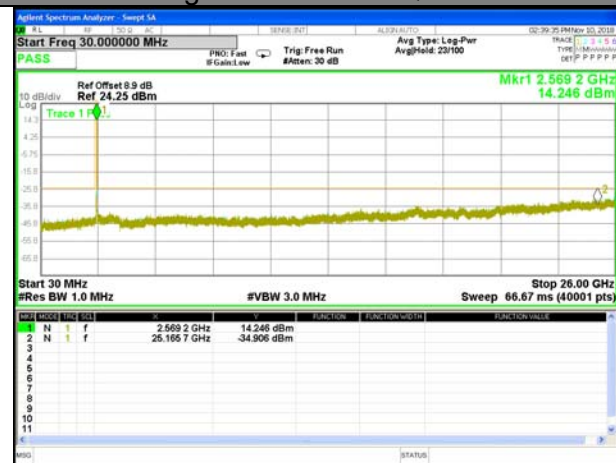

Highest Channel / 16QAM

LTE BAND 5

LTE Band 5 / 10MHz /Emission

Lowest Channel / QPSK

Lowest Channel / 16QAM

Middle Channel / QPSK

Middle Channel / 16QAM

Highest Channel / QPSK

Highest Channel / 16QAM

LTE BAND 7

LTE Band 7 / 5MHz /Emission

Lowest Channel / QPSK

Lowest Channel / 16QAM

Middle Channel / QPSK

Middle Channel / 16QAM

Highest Channel / QPSK

Highest Channel / 16QAM

LTE BAND 7

LTE Band 7 / 10MHz /Emission

Lowest Channel / QPSK

Lowest Channel / 16QAM

Middle Channel / QPSK

Middle Channel / 16QAM

Highest Channel / QPSK

Highest Channel / 16QAM

LTE BAND 7

LTE Band 7 / 15MHz /Emission

Lowest Channel / QPSK

Lowest Channel / 16QAM

Middle Channel / QPSK

Middle Channel / 16QAM

Highest Channel / QPSK