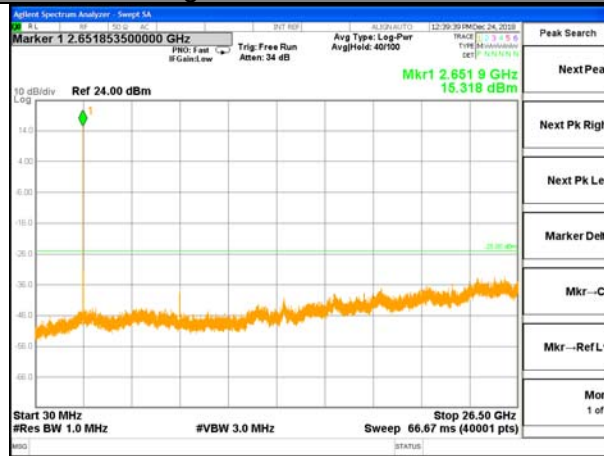

Middle Channel / QPSK

Middle Channel / 16QAM

Highest Channel / QPSK

Highest Channel / 16QAM

LTE Band 40 / 10MHz /Emission

Middle Channel / QPSK

Middle Channel / 16QAM

LTE BAND 41

LTE Band 41 / 5MHz /Emission

Lowest Channel / QPSK

Lowest Channel / 16QAM

Middle Channel / QPSK

Middle Channel / 16QAM

Highest Channel / QPSK

Highest Channel / 16QAM

LTE BAND 41

LTE Band 41 / 10MHz /Emission

Lowest Channel / QPSK

Lowest Channel / 16QAM

Middle Channel / QPSK

Middle Channel / 16QAM

Highest Channel / QPSK

Highest Channel / 16QAM

LTE BAND 41