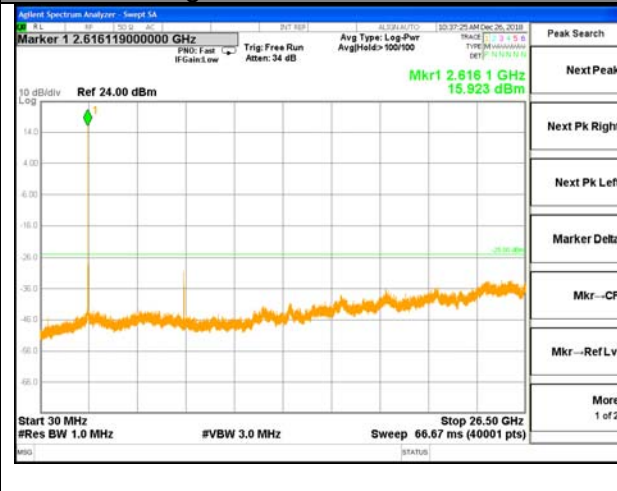

Highest Channel / 16QAM

LTE BAND 7

LTE Band 7 / 20MHz /Emission

Lowest Channel / QPSK

Lowest Channel / 16QAM

Middle Channel / QPSK

Middle Channel / 16QAM

Highest Channel / QPSK

Highest Channel / 16QAM

LTE BAND 38

LTE Band 38 / 5MHz /Emission

Lowest Channel / QPSK

Lowest Channel / 16QAM

Middle Channel / QPSK

Middle Channel / 16QAM

Highest Channel / QPSK

Highest Channel / 16QAM

LTE BAND 38

LTE Band 38 / 10MHz /Emission

Lowest Channel / QPSK

Lowest Channel / 16QAM

Middle Channel / QPSK

Middle Channel / 16QAM

Highest Channel / QPSK

Highest Channel / 16QAM

LTE BAND 38

LTE Band 38 / 15MHz /Emission

Lowest Channel / QPSK

Lowest Channel / 16QAM

Middle Channel / QPSK

Middle Channel / 16QAM

Highest Channel / QPSK