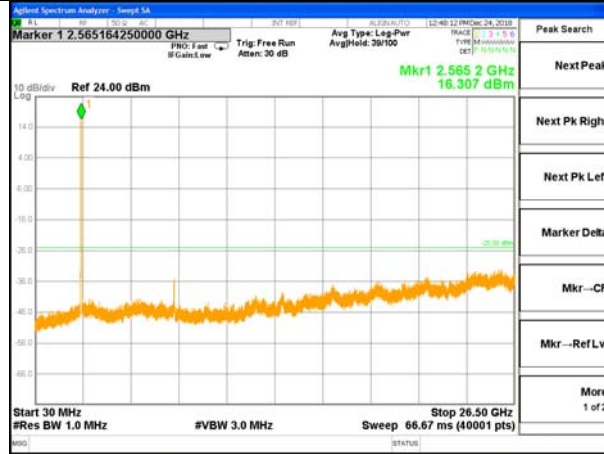

LTE Band 41 / 10MHz /Emission

Lowest Channel / QPSK

Lowest Channel / 16QAM

Middle Channel / QPSK

Middle Channel / 16QAM

Highest Channel / QPSK

Highest Channel / 16QAM

LTE BAND 41

LTE Band 41 / 15MHz /Emission

Lowest Channel / QPSK

Lowest Channel / 16QAM

Middle Channel / QPSK

Middle Channel / 16QAM

Highest Channel / QPSK

Highest Channel / 16QAM

LTE BAND 41

LTE Band 41 / 20MHz /Emission

Lowest Channel / QPSK

Lowest Channel / 16QAM

Middle Channel / QPSK

Middle Channel / 16QAM

Highest Channel / QPSK

Highest Channel / 16QAM