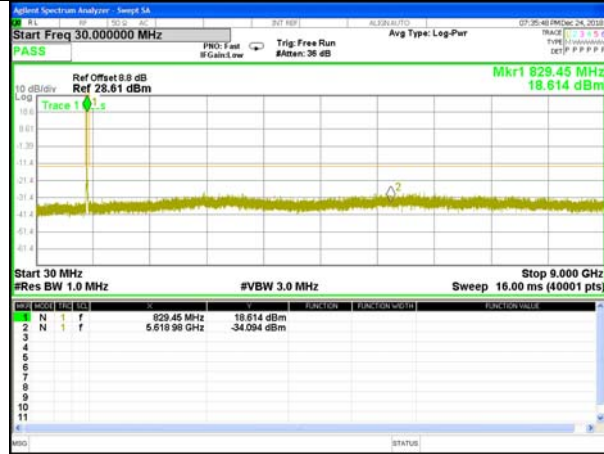

Highest Channel / 16QAM

LTE BAND 5

LTE Band 5 / 5MHz /Emission

Lowest Channel / QPSK

Lowest Channel / 16QAM

Middle Channel / QPSK

Middle Channel / 16QAM

Highest Channel / QPSK

Highest Channel / 16QAM

LTE BAND 5

LTE Band 5 / 10MHz /Emission

Lowest Channel / QPSK

Lowest Channel / 16QAM

Middle Channel / QPSK

Middle Channel / 16QAM

Highest Channel / QPSK

Highest Channel / 16QAM

LTE BAND 7

LTE Band 7 / 5MHz /Emission

Lowest Channel / QPSK

Lowest Channel / 16QAM

Middle Channel / QPSK

Middle Channel / 16QAM

Highest Channel / QPSK

Highest Channel / 16QAM

LTE BAND 7

LTE Band 7 / 10MHz /Emission

Lowest Channel / QPSK

Lowest Channel / 16QAM

Middle Channel / QPSK

Middle Channel / 16QAM

Highest Channel / QPSK