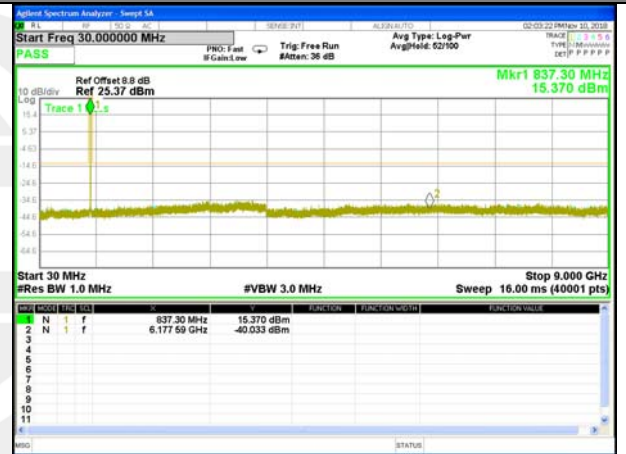

CONDUCTED SPURIOUS EMISSION

LTE BAND 5

LTE Band 5 / 1.4MHz /Emission

Lowest Channel / QPSK

Lowest Channel / 16QAM

Middle Channel / QPSK

Middle Channel / 16QAM

Highest Channel / QPSK

Highest Channel / 16QAM

LTE BAND 5

LTE Band 5 / 3MHz /Emission

Lowest Channel / QPSK

Lowest Channel / 16QAM

Middle Channel / QPSK

Middle Channel / 16QAM

Highest Channel / QPSK

Highest Channel / 16QAM

LTE BAND 5

LTE Band 5 / 5MHz /Emission

Lowest Channel / QPSK

Lowest Channel / 16QAM

Middle Channel / QPSK

Middle Channel / 16QAM

Highest Channel / QPSK

Highest Channel / 16QAM

LTE BAND 5

LTE Band 5 / 10MHz /Emission

Lowest Channel / QPSK

Lowest Channel / 16QAM

Middle Channel / QPSK

Middle Channel / 16QAM

Highest Channel / QPSK