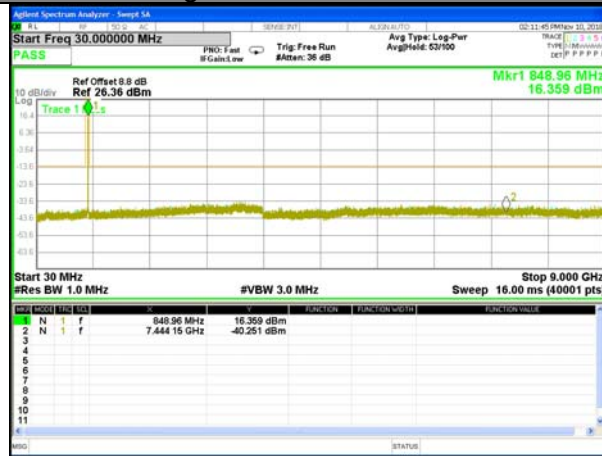

CONDUCTED SPURIOUS EMISSION

LTE BAND 5

LTE Band 5 / 1.4MHz /Emission

Lowest Channel / QPSK

Lowest Channel / 16QAM

Middle Channel / QPSK

Middle Channel / 16QAM

Highest Channel / QPSK

Highest Channel / 16QAM

LTE BAND 5

LTE Band 5 / 3MHz /Emission

Lowest Channel / QPSK

Lowest Channel / 16QAM

Middle Channel / QPSK

Middle Channel / 16QAM

Highest Channel / QPSK

Highest Channel / 16QAM

LTE BAND 5

LTE Band 5 / 5MHz /Emission

Lowest Channel / QPSK

Lowest Channel / 16QAM

Middle Channel / QPSK

Middle Channel / 16QAM

Highest Channel / QPSK

Highest Channel / 16QAM

LTE BAND 5

LTE Band 5 / 10MHz /Emission

Lowest Channel / QPSK

Lowest Channel / 16QAM

Middle Channel / QPSK

Middle Channel / 16QAM

Highest Channel / QPSK