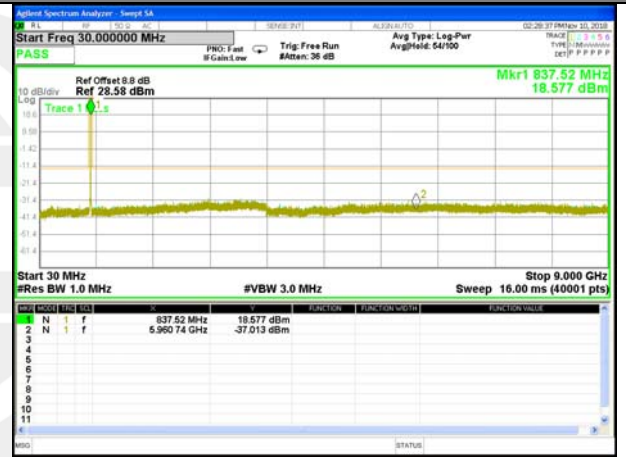

Highest Channel / 16QAM

LTE BAND 5

LTE Band 5 / 3MHz /Emission

Lowest Channel / QPSK

Lowest Channel / 16QAM

Middle Channel / QPSK

Middle Channel / 16QAM

Highest Channel / QPSK

Highest Channel / 16QAM

LTE BAND 5

LTE Band 5 / 5MHz /Emission

Lowest Channel / QPSK

Lowest Channel / 16QAM

Middle Channel / QPSK

Middle Channel / 16QAM

Highest Channel / QPSK

Highest Channel / 16QAM

LTE BAND 5

LTE Band 5 / 10MHz /Emission

Lowest Channel / QPSK

Lowest Channel / 16QAM

Middle Channel / QPSK

Middle Channel / 16QAM

Highest Channel / QPSK

Highest Channel / 16QAM

LTE BAND 7

LTE Band 7 / 5MHz /Emission

Lowest Channel / QPSK

Lowest Channel / 16QAM

Middle Channel / QPSK

Middle Channel / 16QAM

Highest Channel / QPSK