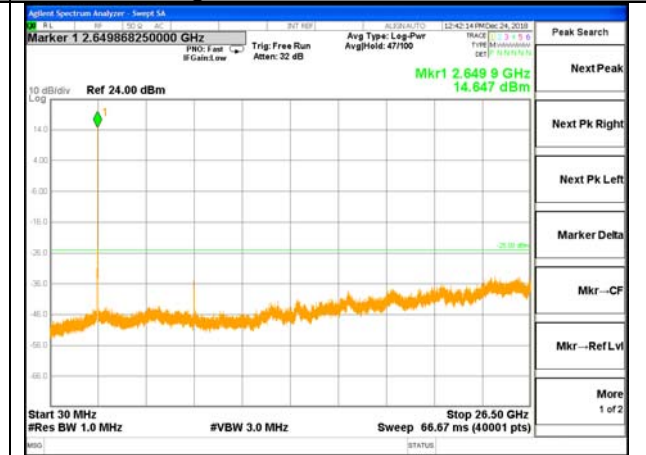

LTE Band 41 / 5MHz /Emission

Lowest Channel / QPSK

Lowest Channel / 16QAM

Middle Channel / QPSK

Middle Channel / 16QAM

Highest Channel / QPSK

Highest Channel / 16QAM

LTE BAND 41

LTE Band 41 / 10MHz /Emission

Lowest Channel / QPSK

Lowest Channel / 16QAM

Middle Channel / QPSK

Middle Channel / 16QAM

Highest Channel / QPSK

Highest Channel / 16QAM

LTE BAND 41

LTE Band 41 / 15MHz /Emission

Lowest Channel / QPSK

Lowest Channel / 16QAM

Middle Channel / QPSK

Middle Channel / 16QAM

Highest Channel / QPSK

Highest Channel / 16QAM

LTE BAND 41