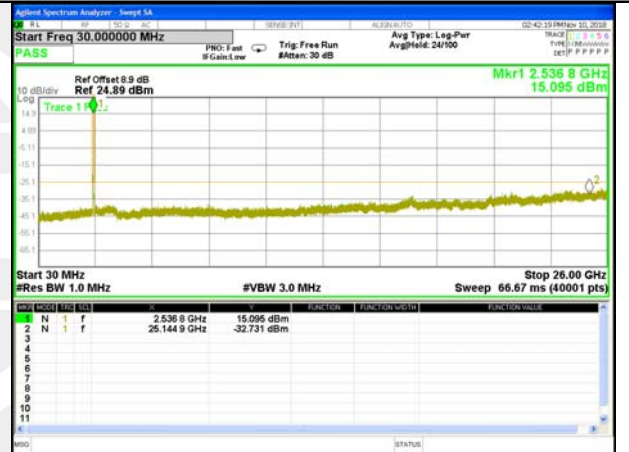

Highest Channel / 16QAM

LTE BAND 7

LTE Band 7 / 5MHz /Emission

Lowest Channel / QPSK

Lowest Channel / 16QAM

Middle Channel / QPSK

Middle Channel / 16QAM

Highest Channel / QPSK

Highest Channel / 16QAM

LTE BAND 7

LTE Band 7 / 10MHz /Emission

Lowest Channel / QPSK

Lowest Channel / 16QAM

Middle Channel / QPSK

Middle Channel / 16QAM

Highest Channel / QPSK

Highest Channel / 16QAM

LTE BAND 7

LTE Band 7 / 15MHz /Emission

Lowest Channel / QPSK

Lowest Channel / 16QAM

Middle Channel / QPSK

Middle Channel / 16QAM

Highest Channel / QPSK

Highest Channel / 16QAM

LTE BAND 7

LTE Band 7 / 20MHz /Emission

Lowest Channel / QPSK

Lowest Channel / 16QAM

Middle Channel / QPSK

Middle Channel / 16QAM

Highest Channel / QPSK