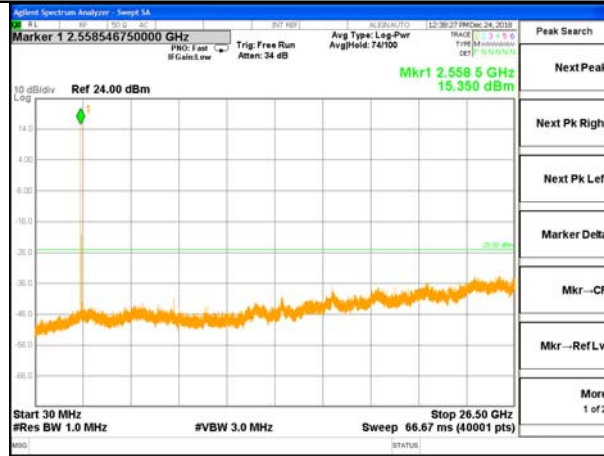

Highest Channel / 16QAM

LTE Band 40 / 10MHz /Emission

Middle Channel / QPSK

Middle Channel / 16QAM

2350MHz - 2360MHz:

LTE Band 40 / 5MHz /Emission

Lowest Channel / QPSK

Lowest Channel / 16QAM

Middle Channel / QPSK

Middle Channel / 16QAM

Highest Channel / QPSK

Highest Channel / 16QAM

LTE Band 40 / 10MHz /Emission

Middle Channel / QPSK

Middle Channel / 16QAM

LTE BAND 41

LTE Band 41 / 5MHz /Emission

Lowest Channel / QPSK

Lowest Channel / 16QAM

Middle Channel / QPSK

Middle Channel / 16QAM

Highest Channel / QPSK

Highest Channel / 16QAM

LTE BAND 41