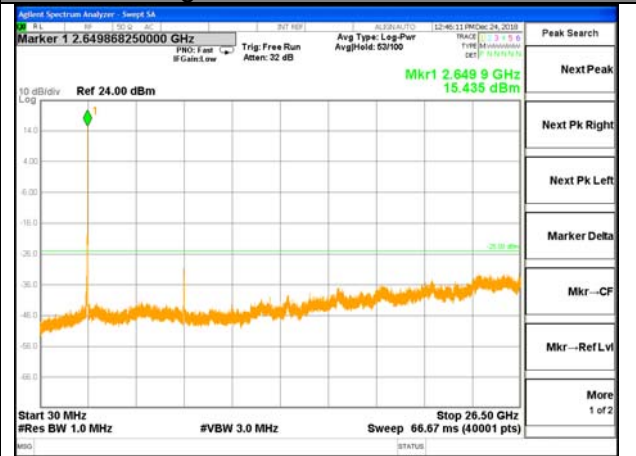

LTE Band 41 / 10MHz /Emission

Lowest Channel / QPSK

Lowest Channel / 16QAM

Middle Channel / QPSK

Middle Channel / 16QAM

Highest Channel / QPSK

Highest Channel / 16QAM

LTE BAND 41

LTE Band 41 / 15MHz /Emission

Lowest Channel / QPSK

Lowest Channel / 16QAM

Middle Channel / QPSK

Middle Channel / 16QAM

Highest Channel / QPSK

Highest Channel / 16QAM

LTE BAND 41

LTE Band 41 / 20MHz /Emission

Lowest Channel / QPSK

Lowest Channel / 16QAM

Middle Channel / QPSK

Middle Channel / 16QAM

Highest Channel / QPSK

Highest Channel / 16QAM