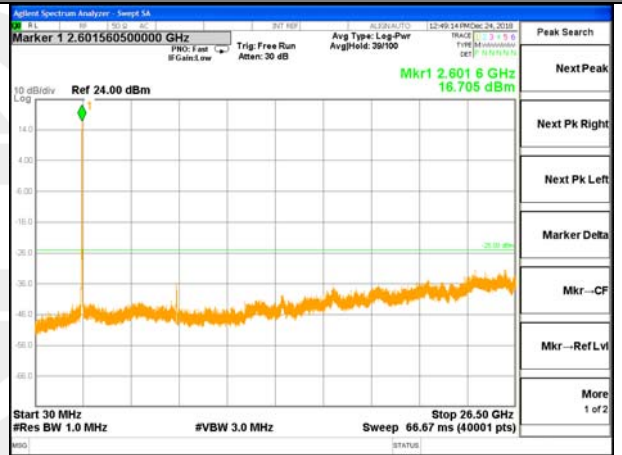

LTE Band 41 / 15MHz /Emission

Lowest Channel / QPSK

Lowest Channel / 16QAM

Middle Channel / QPSK

Middle Channel / 16QAM

Highest Channel / QPSK

Highest Channel / 16QAM

LTE BAND 41

LTE Band 41 / 20MHz /Emission

Lowest Channel / QPSK

Lowest Channel / 16QAM

Middle Channel / QPSK

Middle Channel / 16QAM

Highest Channel / QPSK

Highest Channel / 16QAM