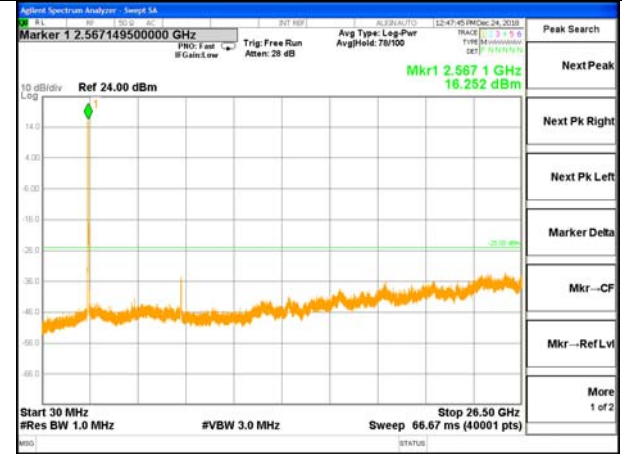

LTE Band 41 / 10MHz /Emission

Lowest Channel / QPSK

Lowest Channel / 16QAM

Middle Channel / QPSK

Middle Channel / 16QAM

Highest Channel / QPSK

Highest Channel / 16QAM

LTE BAND 41

LTE Band 41 / 15MHz /Emission

Lowest Channel / QPSK

Lowest Channel / 16QAM

Middle Channel / QPSK

Middle Channel / 16QAM

Highest Channel / QPSK

Highest Channel / 16QAM

LTE BAND 41

LTE Band 41 / 20MHz /Emission

Lowest Channel / QPSK

Lowest Channel / 16QAM

Middle Channel / QPSK

Middle Channel / 16QAM

Highest Channel / QPSK

Highest Channel / 16QAM