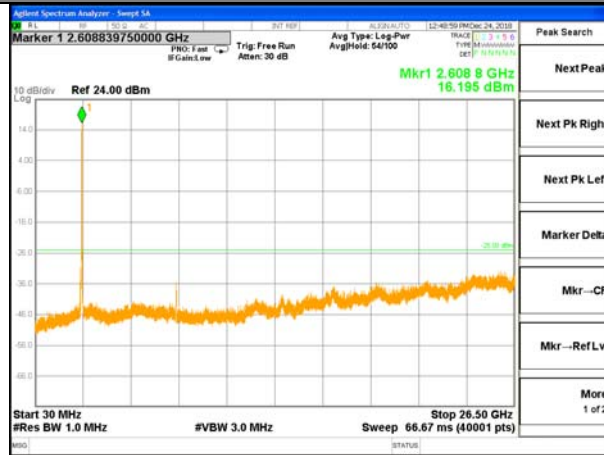

LTE Band 41 / 15MHz /Emission

Lowest Channel / QPSK

Lowest Channel / 16QAM

Middle Channel / QPSK

Middle Channel / 16QAM

Highest Channel / QPSK

Highest Channel / 16QAM

LTE BAND 41

LTE Band 41 / 20MHz /Emission

Lowest Channel / QPSK

Lowest Channel / 16QAM

Middle Channel / QPSK

Middle Channel / 16QAM

Highest Channel / QPSK

Highest Channel / 16QAM