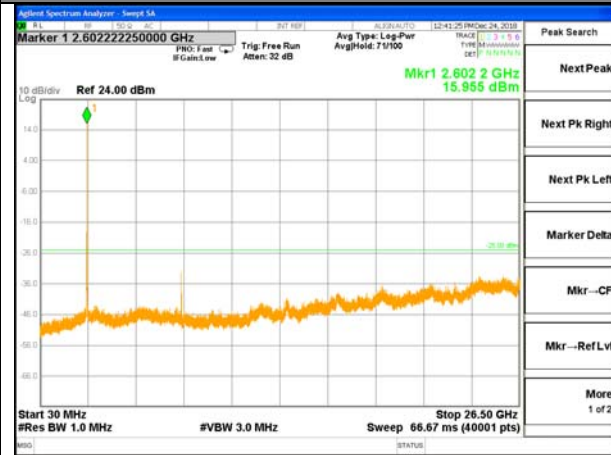

LTE Band 41 / 5MHz /Emission

Lowest Channel / QPSK

Lowest Channel / 16QAM

Middle Channel / QPSK

Middle Channel / 16QAM

Highest Channel / QPSK

Highest Channel / 16QAM

LTE BAND 41

LTE Band 41 / 10MHz /Emission

Lowest Channel / QPSK

Lowest Channel / 16QAM

Middle Channel / QPSK

Middle Channel / 16QAM

Highest Channel / QPSK

Highest Channel / 16QAM

LTE BAND 41

LTE Band 41 / 15MHz /Emission

Lowest Channel / QPSK

Lowest Channel / 16QAM

Middle Channel / QPSK

Middle Channel / 16QAM

Highest Channel / QPSK

Highest Channel / 16QAM

LTE BAND 41