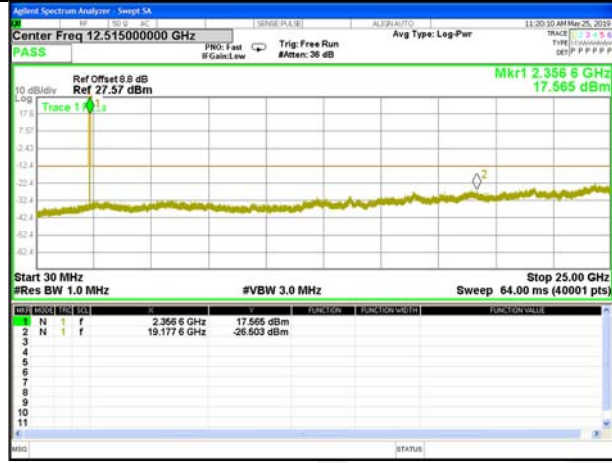

Highest Channel / 16QAM

LTE Band 40 / 10MHz /Emission

Middle Channel / QPSK

Middle Channel / 16QAM

2350MHz - 2360MHz:

LTE Band 40 / 5MHz /Emission

Lowest Channel / QPSK

Lowest Channel / 16QAM

Middle Channel / QPSK

Middle Channel / 16QAM

Highest Channel / QPSK

Highest Channel / 16QAM

LTE Band 40 / 10MHz /Emission

Middle Channel / QPSK

Middle Channel / 16QAM

LTE BAND 41