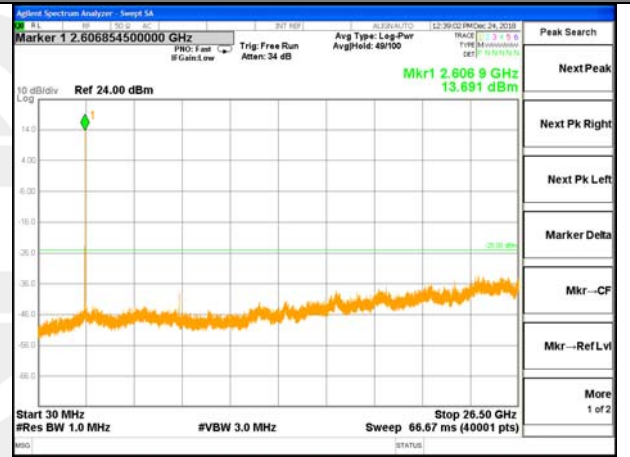

Middle Channel / QPSK

Middle Channel / 16QAM

Highest Channel / QPSK

Highest Channel / 16QAM

LTE Band 40 / 10MHz /Emission

Middle Channel / QPSK

Middle Channel / 16QAM

LTE BAND 41

LTE Band 41 / 5MHz /Emission

Lowest Channel / QPSK

Lowest Channel / 16QAM

Middle Channel / QPSK

Middle Channel / 16QAM

Highest Channel / QPSK

Highest Channel / 16QAM

LTE BAND 41

LTE Band 41 / 10MHz /Emission

Lowest Channel / QPSK

Lowest Channel / 16QAM

Middle Channel / QPSK

Middle Channel / 16QAM

Highest Channel / QPSK

Highest Channel / 16QAM

LTE BAND 41