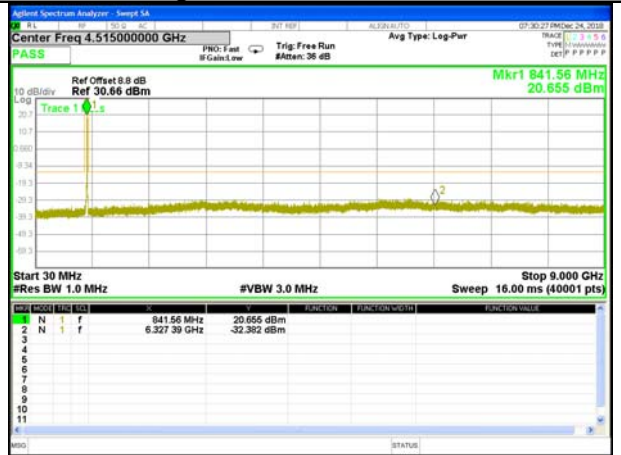

Highest Channel / 16QAM

LTE BAND 5

LTE Band 5 / 5MHz /Emission

Lowest Channel / QPSK

Lowest Channel / 16QAM

Middle Channel / QPSK

Middle Channel / 16QAM

Highest Channel / QPSK

Highest Channel / 16QAM

LTE BAND 5

LTE Band 5 / 10MHz /Emission

Lowest Channel / QPSK

Lowest Channel / 16QAM

Middle Channel / QPSK

Middle Channel / 16QAM

Highest Channel / QPSK

Highest Channel / 16QAM

LTE BAND 7

LTE Band 7 / 5MHz /Emission

Lowest Channel / QPSK

Lowest Channel / 16QAM

Middle Channel / QPSK

Middle Channel / 16QAM

Highest Channel / QPSK

Highest Channel / 16QAM

LTE BAND 7

LTE Band 7 / 10MHz /Emission

Lowest Channel / QPSK

Lowest Channel / 16QAM

Middle Channel / QPSK

Middle Channel / 16QAM

Highest Channel / QPSK