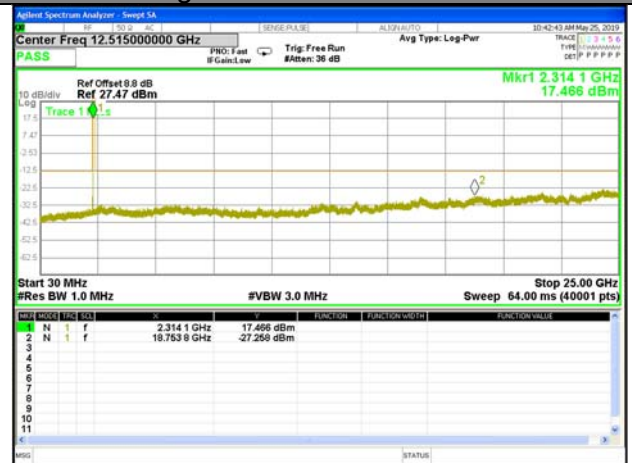

Highest Channel / 16QAM

LTE BAND 38

LTE Band 38 / 20MHz /Emission

Lowest Channel / QPSK

Lowest Channel / 16QAM

Middle Channel / QPSK

Middle Channel / 16QAM

Highest Channel / QPSK

Highest Channel / 16QAM

LTE BAND 40
2305MHz - 2315MHz:

LTE Band 40 / 5MHz /Emission

Lowest Channel / QPSK

Lowest Channel / 16QAM

Middle Channel / QPSK

Middle Channel / 16QAM

Highest Channel / QPSK

Highest Channel / 16QAM

LTE Band 40 / 10MHz /Emission

Middle Channel / QPSK

Middle Channel / 16QAM

2350MHz - 2360MHz:

LTE Band 40 / 5MHz /Emission

Lowest Channel / QPSK

Lowest Channel / 16QAM