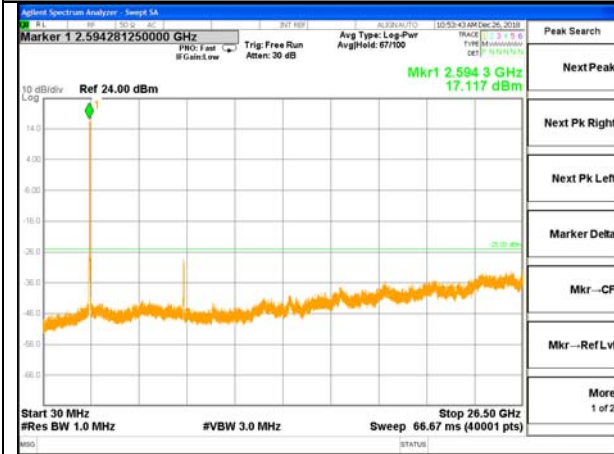

Highest Channel / 16QAM

LTE BAND 38

LTE Band 38 / 15MHz /Emission

Lowest Channel / QPSK

Lowest Channel / 16QAM

Middle Channel / QPSK

Middle Channel / 16QAM

Highest Channel / QPSK

Highest Channel / 16QAM

LTE BAND 38

LTE Band 38 / 20MHz /Emission

Lowest Channel / QPSK

Lowest Channel / 16QAM

Middle Channel / QPSK

Middle Channel / 16QAM

Highest Channel / QPSK

Highest Channel / 16QAM

LTE BAND 40
2305MHz - 2315MHz:

LTE Band 40 / 5MHz /Emission

Lowest Channel / QPSK

Lowest Channel / 16QAM

Middle Channel / QPSK

Middle Channel / 16QAM

Highest Channel / QPSK