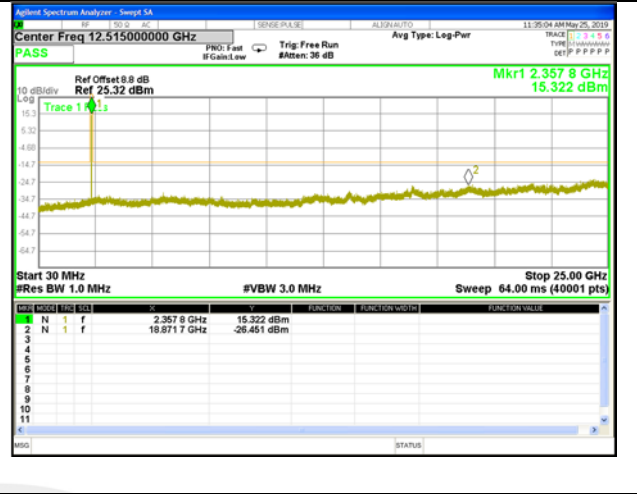

Highest Channel / 16QAM

LTE Band 40 / 10MHz /Emission

Middle Channel / QPSK

Middle Channel / 16QAM

2350MHz - 2360MHz:

LTE Band 40 / 5MHz /Emission

Lowest Channel / QPSK

Lowest Channel / 16QAM

Middle Channel / QPSK

Middle Channel / 16QAM

Highest Channel / QPSK

Highest Channel / 16QAM

LTE Band 40 / 10MHz /Emission

Middle Channel / QPSK

Middle Channel / 16QAM

LTE BAND 41

LTE Band 41 / 5MHz /Emission

Lowest Channel / QPSK

Lowest Channel / 16QAM

Middle Channel / QPSK

Middle Channel / 16QAM

Highest Channel / QPSK

Highest Channel / 16QAM

LTE BAND 41