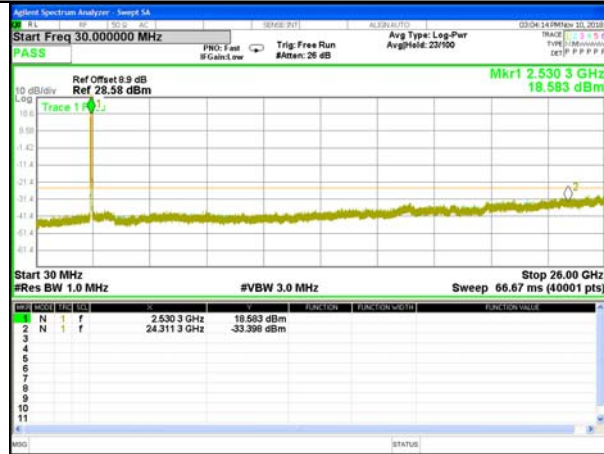

Highest Channel / 16QAM

LTE BAND 7

LTE Band 7 / 15MHz /Emission

Lowest Channel / QPSK

Lowest Channel / 16QAM

Middle Channel / QPSK

Middle Channel / 16QAM

Highest Channel / QPSK

Highest Channel / 16QAM

LTE BAND 7

LTE Band 7 / 20MHz /Emission

Lowest Channel / QPSK

Lowest Channel / 16QAM

Middle Channel / QPSK

Middle Channel / 16QAM

Highest Channel / QPSK

Highest Channel / 16QAM

LTE BAND 38

LTE Band 38 / 5MHz /Emission

Lowest Channel / QPSK

Lowest Channel / 16QAM

Middle Channel / QPSK

Middle Channel / 16QAM

Highest Channel / QPSK

Highest Channel / 16QAM

LTE BAND 38

LTE Band 38 / 10MHz /Emission

Lowest Channel / QPSK

Lowest Channel / 16QAM

Middle Channel / QPSK

Middle Channel / 16QAM

Highest Channel / QPSK