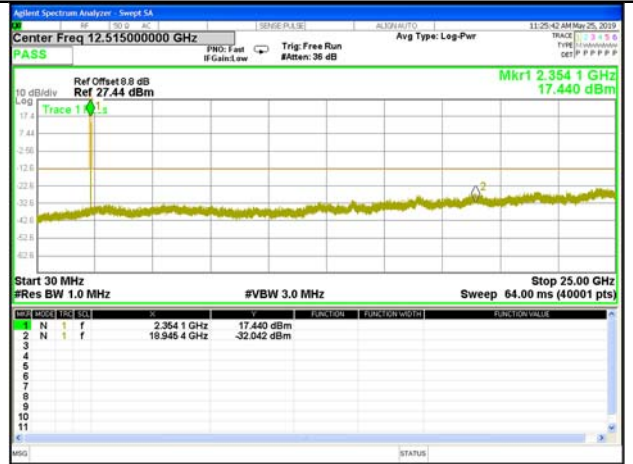

Highest Channel / 16QAM

LTE BAND 40
2305MHz - 2315MHz:

LTE Band 40 / 5MHz /Emission

Lowest Channel / QPSK

Lowest Channel / 16QAM

Middle Channel / QPSK

Middle Channel / 16QAM

Highest Channel / QPSK

Highest Channel / 16QAM

LTE Band 40 / 10MHz /Emission

Middle Channel / QPSK

Middle Channel / 16QAM

2350MHz - 2360MHz:

LTE Band 40 / 5MHz /Emission

Lowest Channel / QPSK

Lowest Channel / 16QAM

Middle Channel / QPSK

Middle Channel / 16QAM

Highest Channel / QPSK

Highest Channel / 16QAM

LTE Band 40 / 10MHz /Emission

Middle Channel / QPSK

Middle Channel / 16QAM

LTE BAND 41