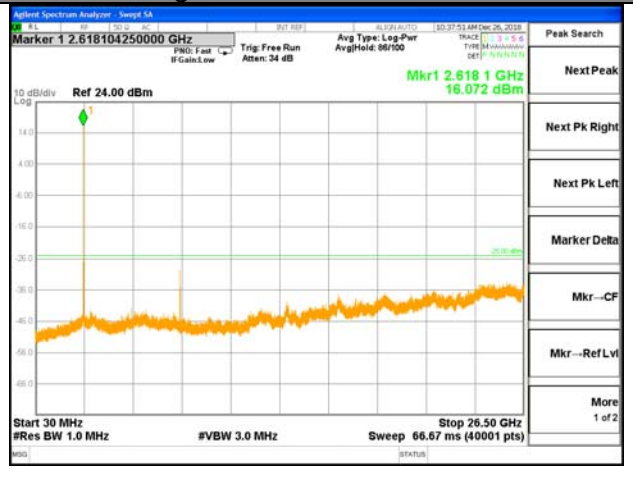

Highest Channel / 16QAM

LTE BAND 7

LTE Band 7 / 20MHz /Emission

Lowest Channel / QPSK

Lowest Channel / 16QAM

Middle Channel / QPSK

Middle Channel / 16QAM

Highest Channel / QPSK

Highest Channel / 16QAM

LTE BAND 38

LTE Band 38 / 5MHz /Emission

Lowest Channel / QPSK

Lowest Channel / 16QAM

Middle Channel / QPSK

Middle Channel / 16QAM

Highest Channel / QPSK

Highest Channel / 16QAM

LTE BAND 38

LTE Band 38 / 10MHz /Emission

Lowest Channel / QPSK

Lowest Channel / 16QAM

Middle Channel / QPSK

Middle Channel / 16QAM

Highest Channel / QPSK

Highest Channel / 16QAM

LTE BAND 38

LTE Band 38 / 15MHz /Emission

Lowest Channel / QPSK

Lowest Channel / 16QAM

Middle Channel / QPSK

Middle Channel / 16QAM

Highest Channel / QPSK