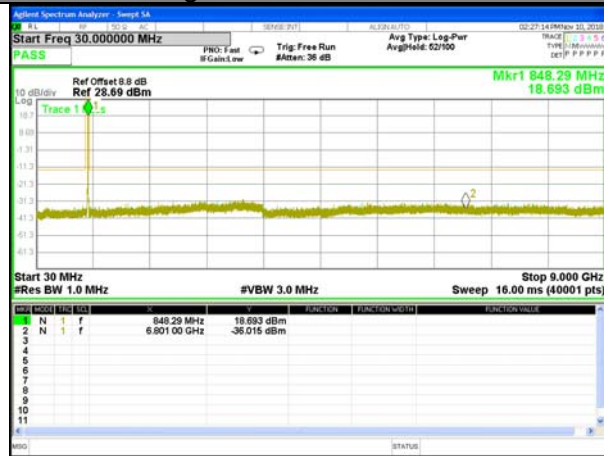

Highest Channel / 16QAM

LTE BAND 5

LTE Band 5 / 3MHz /Emission

Lowest Channel / QPSK

Lowest Channel / 16QAM

Middle Channel / QPSK

Middle Channel / 16QAM

Highest Channel / QPSK

Highest Channel / 16QAM

LTE BAND 5

LTE Band 5 / 5MHz /Emission

Lowest Channel / QPSK

Lowest Channel / 16QAM

Middle Channel / QPSK

Middle Channel / 16QAM

Highest Channel / QPSK

Highest Channel / 16QAM

LTE BAND 5

LTE Band 5 / 10MHz /Emission

Lowest Channel / QPSK

Lowest Channel / 16QAM

Middle Channel / QPSK

Middle Channel / 16QAM

Highest Channel / QPSK

Highest Channel / 16QAM

LTE BAND 7

LTE Band 7 / 5MHz /Emission

Lowest Channel / QPSK

Lowest Channel / 16QAM

Middle Channel / QPSK

Middle Channel / 16QAM

Highest Channel / QPSK