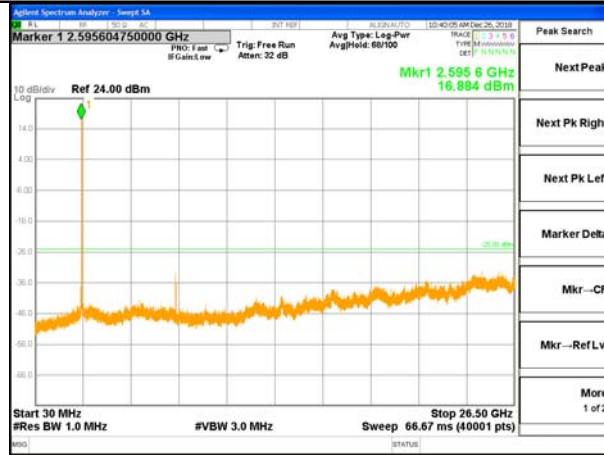

Highest Channel / 16QAM

LTE BAND 38

LTE Band 38 / 5MHz /Emission

Lowest Channel / QPSK

Lowest Channel / 16QAM

Middle Channel / QPSK

Middle Channel / 16QAM

Highest Channel / QPSK

Highest Channel / 16QAM

LTE BAND 38

LTE Band 38 / 10MHz /Emission

Lowest Channel / QPSK

Lowest Channel / 16QAM

Middle Channel / QPSK

Middle Channel / 16QAM

Highest Channel / QPSK

Highest Channel / 16QAM

LTE BAND 38

LTE Band 38 / 15MHz /Emission

Lowest Channel / QPSK

Lowest Channel / 16QAM

Middle Channel / QPSK

Middle Channel / 16QAM

Highest Channel / QPSK