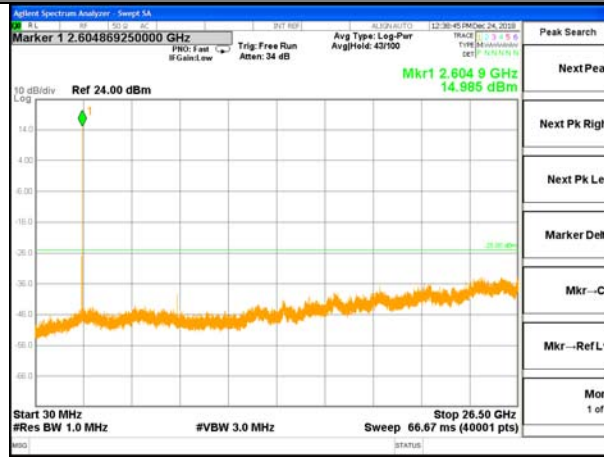

Middle Channel / QPSK

Middle Channel / 16QAM

Highest Channel / QPSK

Highest Channel / 16QAM

LTE Band 40 / 10MHz /Emission

Middle Channel / QPSK

Middle Channel / 16QAM

LTE BAND 41

LTE Band 41 / 5MHz /Emission

Lowest Channel / QPSK

Lowest Channel / 16QAM

Middle Channel / QPSK

Middle Channel / 16QAM

Highest Channel / QPSK

Highest Channel / 16QAM

LTE BAND 41

LTE Band 41 / 10MHz /Emission

Lowest Channel / QPSK

Lowest Channel / 16QAM

Middle Channel / QPSK

Middle Channel / 16QAM

Highest Channel / QPSK

Highest Channel / 16QAM

LTE BAND 41