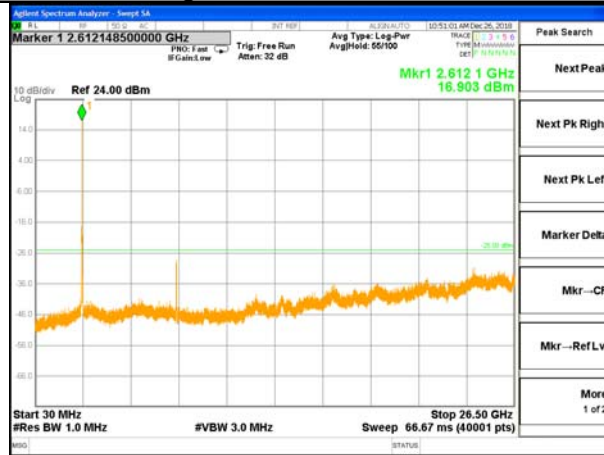

Highest Channel / 16QAM

LTE BAND 38

LTE Band 38 / 10MHz /Emission

Lowest Channel / QPSK

Lowest Channel / 16QAM

Middle Channel / QPSK

Middle Channel / 16QAM

Highest Channel / QPSK

Highest Channel / 16QAM

LTE BAND 38

LTE Band 38 / 15MHz /Emission

Lowest Channel / QPSK

Lowest Channel / 16QAM

Middle Channel / QPSK

Middle Channel / 16QAM

Highest Channel / QPSK

Highest Channel / 16QAM

LTE BAND 38

LTE Band 38 / 20MHz /Emission

Lowest Channel / QPSK

Lowest Channel / 16QAM

Middle Channel / QPSK

Middle Channel / 16QAM

Highest Channel / QPSK