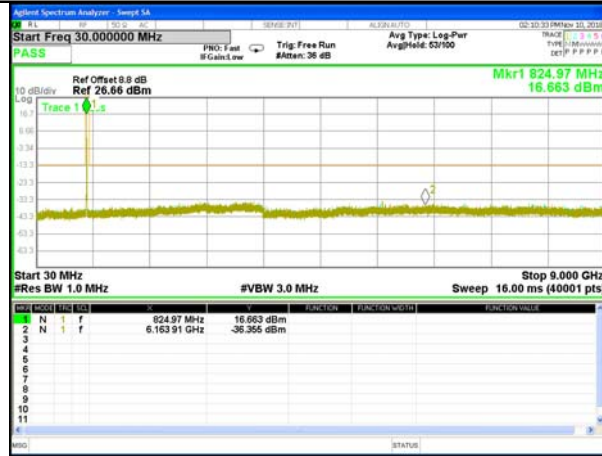

CONDUCTED SPURIOUS EMISSION

LTE BAND 5

LTE Band 5 / 1.4MHz /Emission

Lowest Channel / QPSK

Lowest Channel / 16QAM

Middle Channel / QPSK

Middle Channel / 16QAM

Highest Channel / QPSK

Highest Channel / 16QAM

LTE BAND 5

LTE Band 5 / 3MHz /Emission

Lowest Channel / QPSK

Lowest Channel / 16QAM

Middle Channel / QPSK

Middle Channel / 16QAM

Highest Channel / QPSK

Highest Channel / 16QAM

LTE BAND 5

LTE Band 5 / 5MHz /Emission

Lowest Channel / QPSK

Lowest Channel / 16QAM

Middle Channel / QPSK

Middle Channel / 16QAM

Highest Channel / QPSK