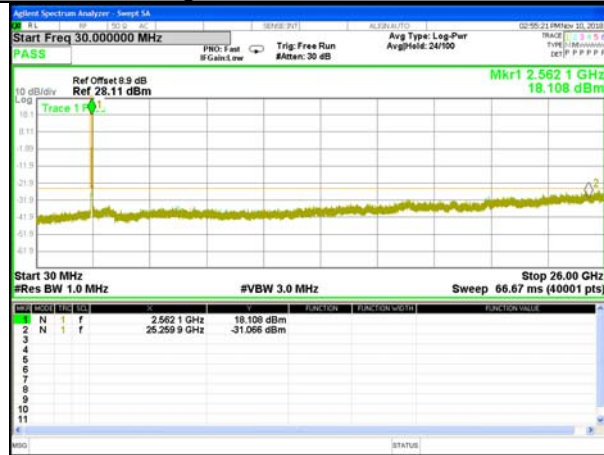

Highest Channel / 16QAM

LTE BAND 7

LTE Band 7 / 10MHz /Emission

Lowest Channel / QPSK

Lowest Channel / 16QAM

Middle Channel / QPSK

Middle Channel / 16QAM

Highest Channel / QPSK

Highest Channel / 16QAM

LTE BAND 7

LTE Band 7 / 15MHz /Emission

Lowest Channel / QPSK

Lowest Channel / 16QAM

Middle Channel / QPSK

Middle Channel / 16QAM

Highest Channel / QPSK

Highest Channel / 16QAM

LTE BAND 7

LTE Band 7 / 20MHz /Emission

Lowest Channel / QPSK

Lowest Channel / 16QAM

Middle Channel / QPSK

Middle Channel / 16QAM

Highest Channel / QPSK

Highest Channel / 16QAM

LTE BAND 38

LTE Band 38 / 5MHz /Emission

Lowest Channel / QPSK

Lowest Channel / 16QAM

Middle Channel / QPSK

Middle Channel / 16QAM

Highest Channel / QPSK