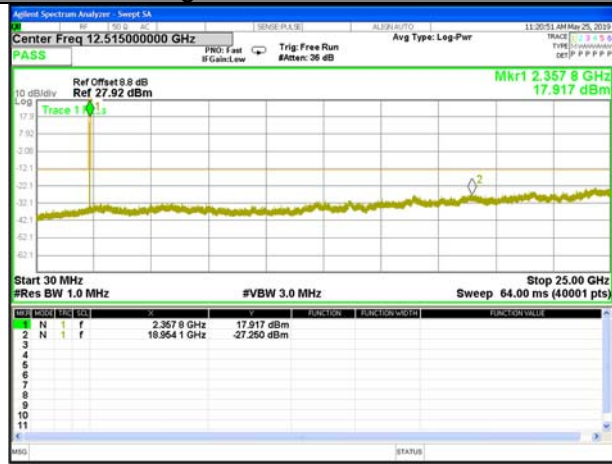

Highest Channel / 16QAM

LTE BAND 40
2305MHz - 2315MHz:

LTE Band 40 / 5MHz /Emission

Lowest Channel / QPSK

Lowest Channel / 16QAM

Middle Channel / QPSK

Middle Channel / 16QAM

Highest Channel / QPSK

Highest Channel / 16QAM

LTE Band 40 / 10MHz /Emission

Middle Channel / QPSK

Middle Channel / 16QAM

2350MHz - 2360MHz:

LTE Band 40 / 5MHz /Emission

Lowest Channel / QPSK

Lowest Channel / 16QAM

Middle Channel / QPSK

Middle Channel / 16QAM

Highest Channel / QPSK

Highest Channel / 16QAM

LTE Band 40 / 10MHz /Emission

Middle Channel / QPSK

Middle Channel / 16QAM

LTE BAND 41