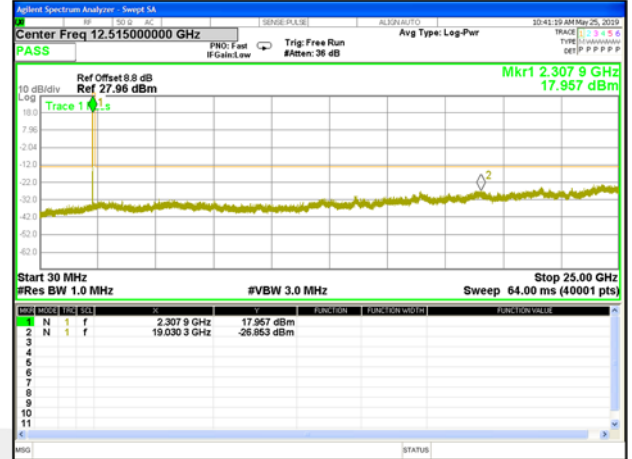

Highest Channel / 16QAM

LTE BAND 38

LTE Band 38 / 20MHz /Emission

Lowest Channel / QPSK

Lowest Channel / 16QAM

Middle Channel / QPSK

Middle Channel / 16QAM

Highest Channel / QPSK

Highest Channel / 16QAM

LTE BAND 40
2305MHz - 2315MHz:

LTE Band 40 / 5MHz /Emission

Lowest Channel / QPSK

Lowest Channel / 16QAM

Middle Channel / QPSK

Middle Channel / 16QAM

Highest Channel / QPSK

Highest Channel / 16QAM

LTE Band 40 / 10MHz /Emission

Middle Channel / QPSK

Middle Channel / 16QAM

2350MHz - 2360MHz:

LTE Band 40 / 5MHz /Emission

Lowest Channel / QPSK

Lowest Channel / 16QAM