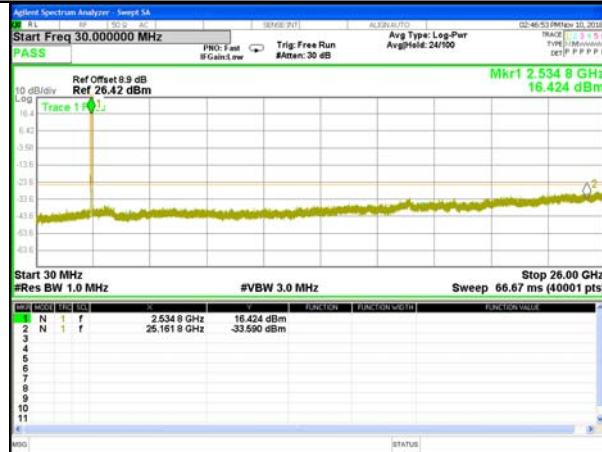

Highest Channel / 16QAM

LTE BAND 7

LTE Band 7 / 5MHz /Emission

Lowest Channel / QPSK

Lowest Channel / 16QAM

Middle Channel / QPSK

Middle Channel / 16QAM

Highest Channel / QPSK

Highest Channel / 16QAM

LTE BAND 7

LTE Band 7 / 10MHz /Emission

Lowest Channel / QPSK

Lowest Channel / 16QAM

Middle Channel / QPSK

Middle Channel / 16QAM

Highest Channel / QPSK

Highest Channel / 16QAM

LTE BAND 7

LTE Band 7 / 15MHz /Emission

Lowest Channel / QPSK

Lowest Channel / 16QAM

Middle Channel / QPSK

Middle Channel / 16QAM

Highest Channel / QPSK

Highest Channel / 16QAM

LTE BAND 7

LTE Band 7 / 20MHz /Emission

Lowest Channel / QPSK

Lowest Channel / 16QAM

Middle Channel / QPSK

Middle Channel / 16QAM

Highest Channel / QPSK