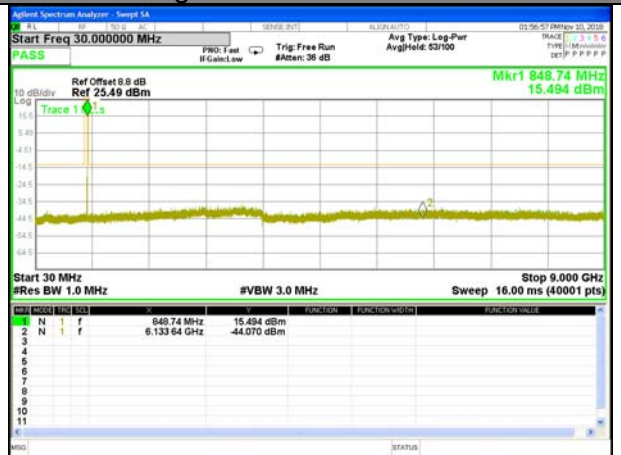

CONDUCTED SPURIOUS EMISSION

LTE BAND 5

LTE Band 5 / 1.4MHz /Emission

Lowest Channel / QPSK

Lowest Channel / 16QAM

Middle Channel / QPSK

Middle Channel / 16QAM

Highest Channel / QPSK

Highest Channel / 16QAM

LTE BAND 5

LTE Band 5 / 3MHz /Emission

Lowest Channel / QPSK

Lowest Channel / 16QAM

Middle Channel / QPSK

Middle Channel / 16QAM

Highest Channel / QPSK

Highest Channel / 16QAM

LTE BAND 5

LTE Band 5 / 5MHz /Emission

Lowest Channel / QPSK

Lowest Channel / 16QAM

Middle Channel / QPSK

Middle Channel / 16QAM

Highest Channel / QPSK