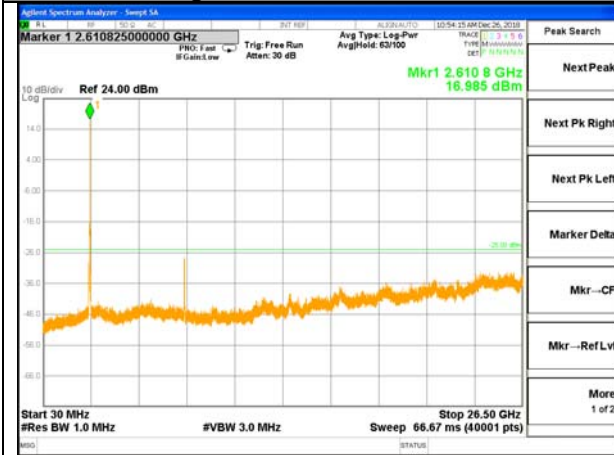

Highest Channel / 16QAM

LTE BAND 38

LTE Band 38 / 15MHz /Emission

Lowest Channel / QPSK

Lowest Channel / 16QAM

Middle Channel / QPSK

Middle Channel / 16QAM

Highest Channel / QPSK

Highest Channel / 16QAM

LTE BAND 38

LTE Band 38 / 20MHz /Emission

Lowest Channel / QPSK

Lowest Channel / 16QAM

Middle Channel / QPSK

Middle Channel / 16QAM

Highest Channel / QPSK

Highest Channel / 16QAM

LTE BAND 40
2305MHz - 2315MHz:

LTE Band 40 / 5MHz /Emission

Lowest Channel / QPSK

Lowest Channel / 16QAM

Middle Channel / QPSK

Middle Channel / 16QAM

Highest Channel / QPSK