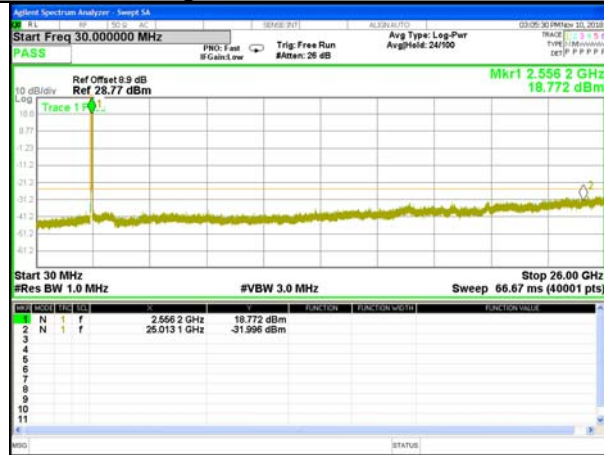

Highest Channel / 16QAM

LTE BAND 7

LTE Band 7 / 15MHz /Emission

Lowest Channel / QPSK

Lowest Channel / 16QAM

Middle Channel / QPSK

Middle Channel / 16QAM

Highest Channel / QPSK

Highest Channel / 16QAM

LTE BAND 7

LTE Band 7 / 20MHz /Emission

Lowest Channel / QPSK

Lowest Channel / 16QAM

Middle Channel / QPSK

Middle Channel / 16QAM

Highest Channel / QPSK

Highest Channel / 16QAM

LTE BAND 38

LTE Band 38 / 5MHz /Emission

Lowest Channel / QPSK

Lowest Channel / 16QAM

Middle Channel / QPSK

Middle Channel / 16QAM

Highest Channel / QPSK

Highest Channel / 16QAM

LTE BAND 38

LTE Band 38 / 10MHz /Emission

Lowest Channel / QPSK

Lowest Channel / 16QAM

Middle Channel / QPSK

Middle Channel / 16QAM

Highest Channel / QPSK