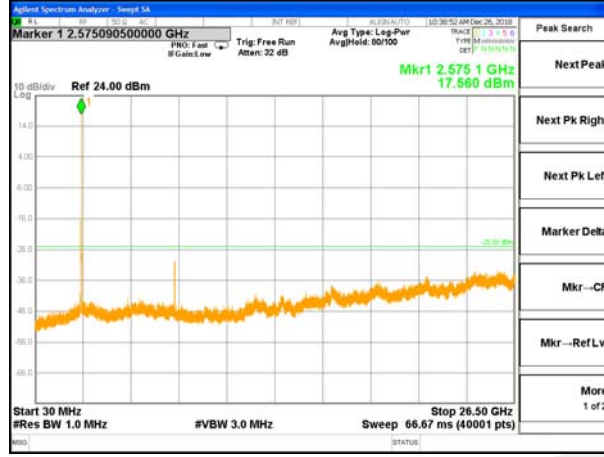

Highest Channel / 16QAM

LTE BAND 38

LTE Band 38 / 5MHz /Emission

Lowest Channel / QPSK

Lowest Channel / 16QAM

Middle Channel / QPSK

Middle Channel / 16QAM

Highest Channel / QPSK

Highest Channel / 16QAM

LTE BAND 38

LTE Band 38 / 10MHz /Emission

Lowest Channel / QPSK

Lowest Channel / 16QAM

Middle Channel / QPSK

Middle Channel / 16QAM

Highest Channel / QPSK

Highest Channel / 16QAM

LTE BAND 38

LTE Band 38 / 15MHz /Emission

Lowest Channel / QPSK

Lowest Channel / 16QAM

Middle Channel / QPSK

Middle Channel / 16QAM

Highest Channel / QPSK