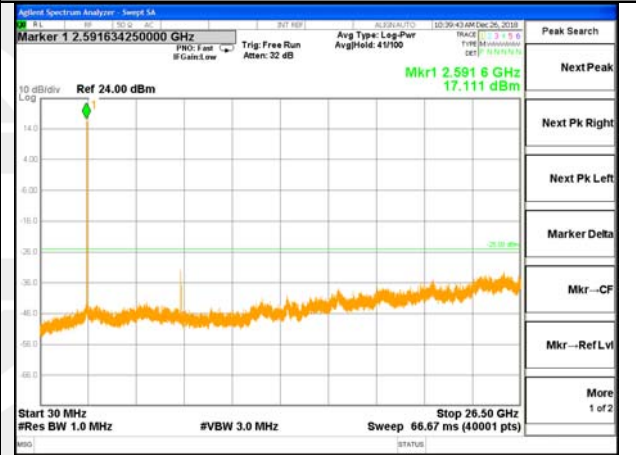

Highest Channel / 16QAM

LTE BAND 38

LTE Band 38 / 5MHz /Emission

Lowest Channel / QPSK

Lowest Channel / 16QAM

Middle Channel / QPSK

Middle Channel / 16QAM

Highest Channel / QPSK

Highest Channel / 16QAM

LTE BAND 38

LTE Band 38 / 10MHz /Emission

Lowest Channel / QPSK

Lowest Channel / 16QAM

Middle Channel / QPSK

Middle Channel / 16QAM

Highest Channel / QPSK

Highest Channel / 16QAM

LTE BAND 38

LTE Band 38 / 15MHz /Emission

Lowest Channel / QPSK

Lowest Channel / 16QAM

Middle Channel / QPSK

Middle Channel / 16QAM

Highest Channel / QPSK

Highest Channel / 16QAM

LTE BAND 38

LTE Band 38 / 20MHz /Emission

Lowest Channel / QPSK

Lowest Channel / 16QAM

Middle Channel / QPSK

Middle Channel / 16QAM

Highest Channel / QPSK