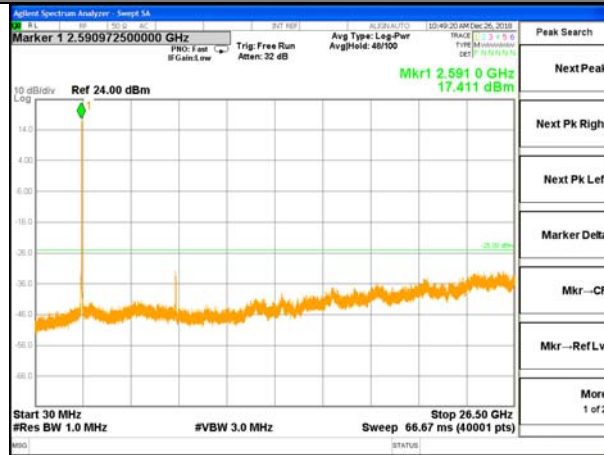

Highest Channel / 16QAM

LTE BAND 38

LTE Band 38 / 10MHz /Emission

Lowest Channel / QPSK

Lowest Channel / 16QAM

Middle Channel / QPSK

Middle Channel / 16QAM

Highest Channel / QPSK

Highest Channel / 16QAM

LTE BAND 38

LTE Band 38 / 15MHz /Emission

Lowest Channel / QPSK

Lowest Channel / 16QAM

Middle Channel / QPSK

Middle Channel / 16QAM

Highest Channel / QPSK

Highest Channel / 16QAM

LTE BAND 38

LTE Band 38 / 20MHz /Emission

Lowest Channel / QPSK

Lowest Channel / 16QAM

Middle Channel / QPSK

Middle Channel / 16QAM

Highest Channel / QPSK