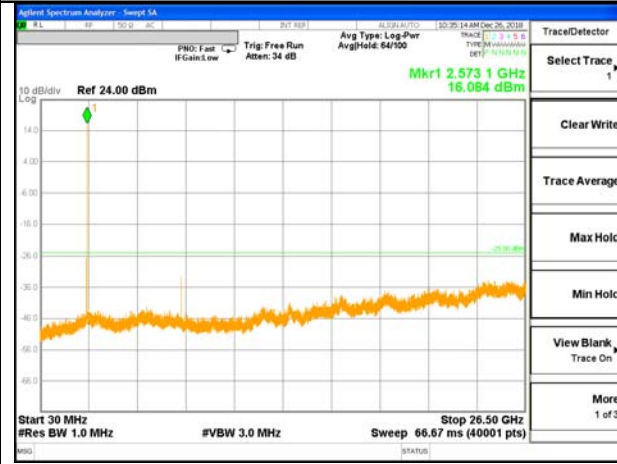

Highest Channel / 16QAM

LTE BAND 7

LTE Band 7 / 20MHz /Emission

Lowest Channel / QPSK

Lowest Channel / 16QAM

Middle Channel / QPSK

Middle Channel / 16QAM

Highest Channel / QPSK

Highest Channel / 16QAM

LTE BAND 38

LTE Band 38 / 5MHz /Emission

Lowest Channel / QPSK

Lowest Channel / 16QAM

Middle Channel / QPSK

Middle Channel / 16QAM

Highest Channel / QPSK

Highest Channel / 16QAM

LTE BAND 38

LTE Band 38 / 10MHz /Emission

Lowest Channel / QPSK

Lowest Channel / 16QAM

Middle Channel / QPSK

Middle Channel / 16QAM

Highest Channel / QPSK

Highest Channel / 16QAM

LTE BAND 38

LTE Band 38 / 15MHz /Emission

Lowest Channel / QPSK

Lowest Channel / 16QAM

Middle Channel / QPSK

Middle Channel / 16QAM

Highest Channel / QPSK