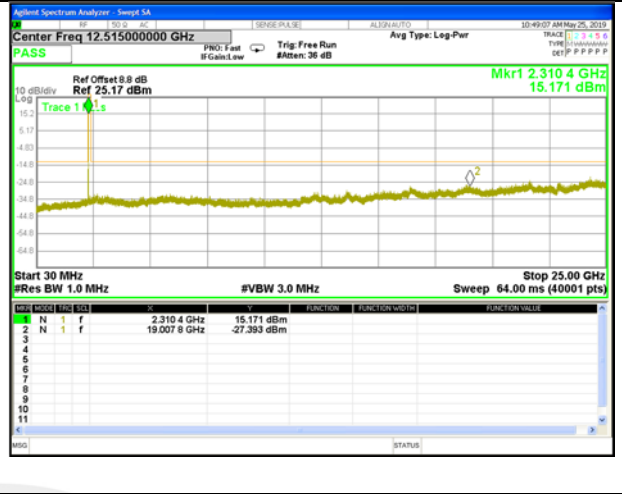

Highest Channel / 16QAM

LTE BAND 40
2305MHz - 2315MHz:

LTE Band 40 / 5MHz /Emission

Lowest Channel / QPSK

Lowest Channel / 16QAM

Middle Channel / QPSK

Middle Channel / 16QAM

Highest Channel / QPSK

Highest Channel / 16QAM

LTE Band 40 / 10MHz /Emission

Middle Channel / QPSK

Middle Channel / 16QAM

2350MHz - 2360MHz:

LTE Band 40 / 5MHz /Emission

Lowest Channel / QPSK

Lowest Channel / 16QAM

Middle Channel / QPSK

Middle Channel / 16QAM

Highest Channel / QPSK

Highest Channel / 16QAM

LTE Band 40 / 10MHz /Emission

Middle Channel / QPSK

Middle Channel / 16QAM

LTE BAND 41