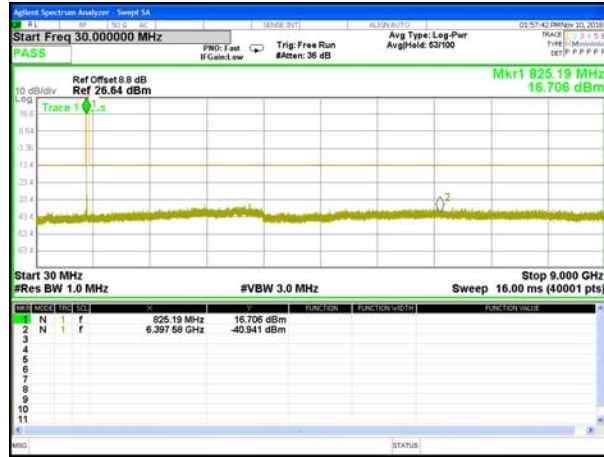

CONDUCTED SPURIOUS EMISSION

LTE BAND 5

LTE Band 5 / 1.4MHz /Emission

Lowest Channel / QPSK

Lowest Channel / 16QAM

Middle Channel / QPSK

Middle Channel / 16QAM

Highest Channel / QPSK

Highest Channel / 16QAM

LTE BAND 5

LTE Band 5 / 3MHz /Emission

Lowest Channel / QPSK

Lowest Channel / 16QAM

Middle Channel / QPSK

Middle Channel / 16QAM

Highest Channel / QPSK

Highest Channel / 16QAM

LTE BAND 5

LTE Band 5 / 5MHz /Emission

Lowest Channel / QPSK

Lowest Channel / 16QAM

Middle Channel / QPSK

Middle Channel / 16QAM

Highest Channel / QPSK