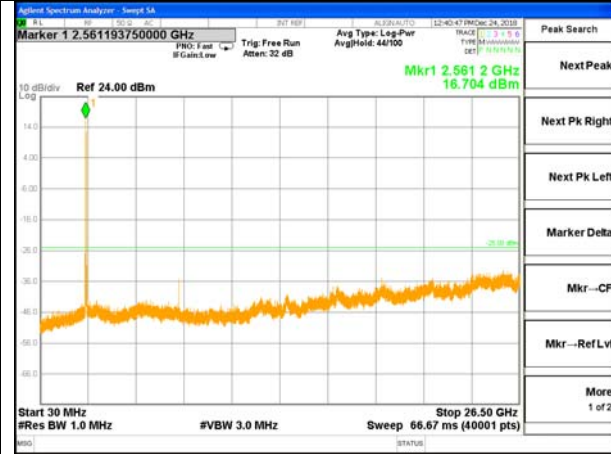

Middle Channel / QPSK

Middle Channel / 16QAM

Highest Channel / QPSK

Highest Channel / 16QAM

LTE Band 40 / 10MHz /Emission

Middle Channel / QPSK

Middle Channel / 16QAM

LTE BAND 41

LTE Band 41 / 5MHz /Emission

Lowest Channel / QPSK

Lowest Channel / 16QAM

Middle Channel / QPSK

Middle Channel / 16QAM

Highest Channel / QPSK

Highest Channel / 16QAM

LTE BAND 41

LTE Band 41 / 10MHz /Emission

Lowest Channel / QPSK

Lowest Channel / 16QAM

Middle Channel / QPSK

Middle Channel / 16QAM

Highest Channel / QPSK

Highest Channel / 16QAM

LTE BAND 41