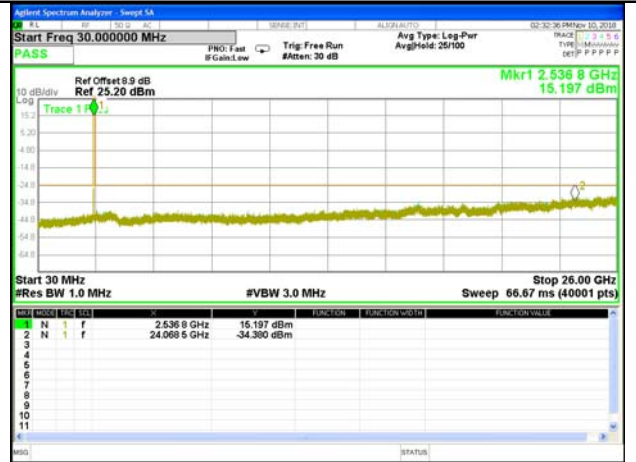

Highest Channel / 16QAM

LTE BAND 5

LTE Band 5 / 10MHz /Emission

Lowest Channel / QPSK

Lowest Channel / 16QAM

Middle Channel / QPSK

Middle Channel / 16QAM

Highest Channel / QPSK

Highest Channel / 16QAM

LTE BAND 7

LTE Band 7 / 5MHz /Emission

Lowest Channel / QPSK

Lowest Channel / 16QAM

Middle Channel / QPSK

Middle Channel / 16QAM

Highest Channel / QPSK

Highest Channel / 16QAM

LTE BAND 7

LTE Band 7 / 10MHz /Emission

Lowest Channel / QPSK

Lowest Channel / 16QAM

Middle Channel / QPSK

Middle Channel / 16QAM

Highest Channel / QPSK

Highest Channel / 16QAM

LTE BAND 7

LTE Band 7 / 15MHz /Emission

Lowest Channel / QPSK

Lowest Channel / 16QAM

Middle Channel / QPSK

Middle Channel / 16QAM

Highest Channel / QPSK