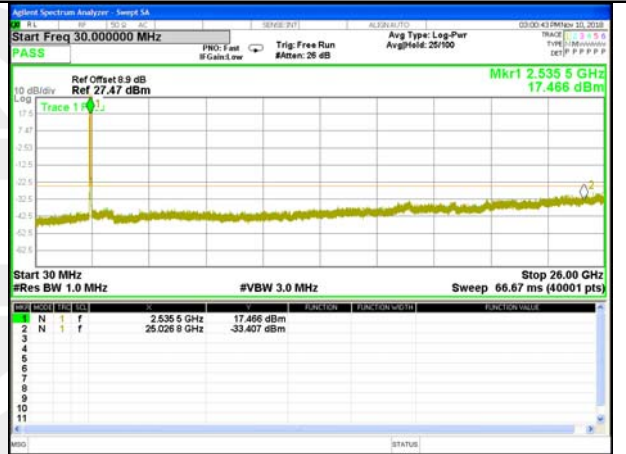

Highest Channel / 16QAM

LTE BAND 7

LTE Band 7 / 15MHz /Emission

Lowest Channel / QPSK

Lowest Channel / 16QAM

Middle Channel / QPSK

Middle Channel / 16QAM

Highest Channel / QPSK

Highest Channel / 16QAM

LTE BAND 7

LTE Band 7 / 20MHz /Emission

Lowest Channel / QPSK

Lowest Channel / 16QAM

Middle Channel / QPSK

Middle Channel / 16QAM

Highest Channel / QPSK

Highest Channel / 16QAM

LTE BAND 38

LTE Band 38 / 5MHz /Emission

Lowest Channel / QPSK

Lowest Channel / 16QAM

Middle Channel / QPSK

Middle Channel / 16QAM

Highest Channel / QPSK