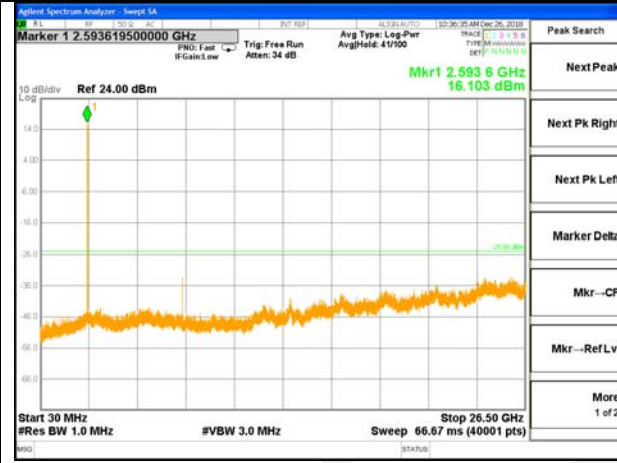

Highest Channel / 16QAM

LTE BAND 7

LTE Band 7 / 20MHz /Emission

Lowest Channel / QPSK

Lowest Channel / 16QAM

Middle Channel / QPSK

Middle Channel / 16QAM

Highest Channel / QPSK

Highest Channel / 16QAM

LTE BAND 38

LTE Band 38 / 5MHz /Emission

Lowest Channel / QPSK

Lowest Channel / 16QAM

Middle Channel / QPSK

Middle Channel / 16QAM

Highest Channel / QPSK

Highest Channel / 16QAM

LTE BAND 38

LTE Band 38 / 10MHz /Emission

Lowest Channel / QPSK

Lowest Channel / 16QAM

Middle Channel / QPSK

Middle Channel / 16QAM

Highest Channel / QPSK