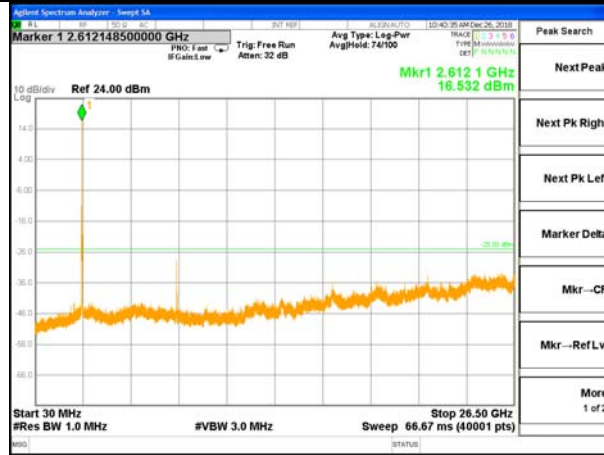

Highest Channel / 16QAM

LTE BAND 38

LTE Band 38 / 5MHz /Emission

Lowest Channel / QPSK

Lowest Channel / 16QAM

Middle Channel / QPSK

Middle Channel / 16QAM

Highest Channel / QPSK

Highest Channel / 16QAM

LTE BAND 38

LTE Band 38 / 10MHz /Emission

Lowest Channel / QPSK

Lowest Channel / 16QAM

Middle Channel / QPSK

Middle Channel / 16QAM

Highest Channel / QPSK

Highest Channel / 16QAM

LTE BAND 38

LTE Band 38 / 15MHz /Emission

Lowest Channel / QPSK

Lowest Channel / 16QAM

Middle Channel / QPSK

Middle Channel / 16QAM

Highest Channel / QPSK