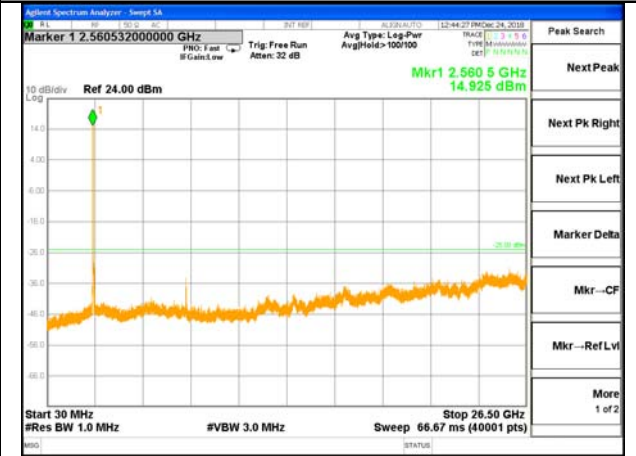

LTE Band 41 / 5MHz /Emission

Lowest Channel / QPSK

Lowest Channel / 16QAM

Middle Channel / QPSK

Middle Channel / 16QAM

Highest Channel / QPSK

Highest Channel / 16QAM

LTE BAND 41

LTE Band 41 / 10MHz /Emission

Lowest Channel / QPSK

Lowest Channel / 16QAM

Middle Channel / QPSK

Middle Channel / 16QAM

Highest Channel / QPSK

Highest Channel / 16QAM

LTE BAND 41

LTE Band 41 / 15MHz /Emission

Lowest Channel / QPSK

Lowest Channel / 16QAM

Middle Channel / QPSK

Middle Channel / 16QAM

Highest Channel / QPSK

Highest Channel / 16QAM

LTE BAND 41