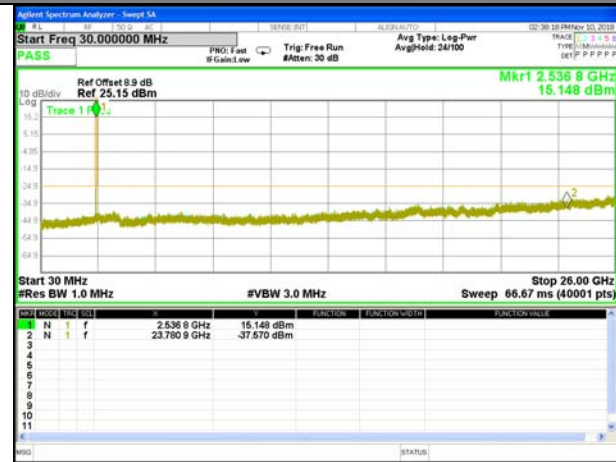

Highest Channel / 16QAM

LTE BAND 5

LTE Band 5 / 10MHz /Emission

Lowest Channel / QPSK

Lowest Channel / 16QAM

Middle Channel / QPSK

Middle Channel / 16QAM

Highest Channel / QPSK

Highest Channel / 16QAM

LTE BAND 7

LTE Band 7 / 5MHz /Emission

Lowest Channel / QPSK

Lowest Channel / 16QAM

Middle Channel / QPSK

Middle Channel / 16QAM

Highest Channel / QPSK

Highest Channel / 16QAM

LTE BAND 7

LTE Band 7 / 10MHz /Emission

Lowest Channel / QPSK

Lowest Channel / 16QAM

Middle Channel / QPSK

Middle Channel / 16QAM

Highest Channel / QPSK

Highest Channel / 16QAM

LTE BAND 7

LTE Band 7 / 15MHz /Emission

Lowest Channel / QPSK

Lowest Channel / 16QAM

Middle Channel / QPSK

Middle Channel / 16QAM

Highest Channel / QPSK