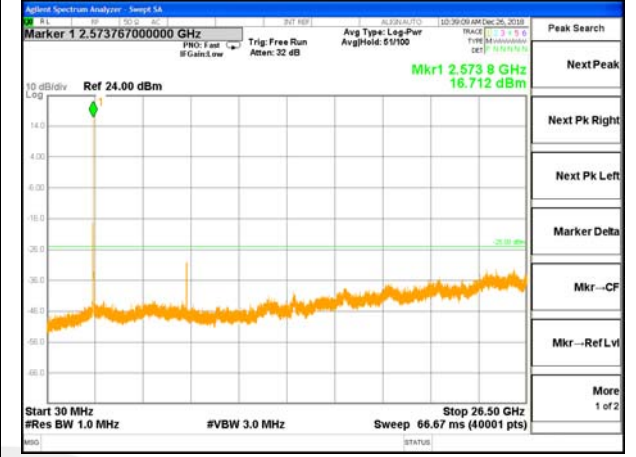

Highest Channel / 16QAM

LTE BAND 38

LTE Band 38 / 5MHz /Emission

Lowest Channel / QPSK

Lowest Channel / 16QAM

Middle Channel / QPSK

Middle Channel / 16QAM

Highest Channel / QPSK

Highest Channel / 16QAM

LTE BAND 38

LTE Band 38 / 10MHz /Emission

Lowest Channel / QPSK

Lowest Channel / 16QAM

Middle Channel / QPSK

Middle Channel / 16QAM

Highest Channel / QPSK

Highest Channel / 16QAM

LTE BAND 38

LTE Band 38 / 15MHz /Emission

Lowest Channel / QPSK

Lowest Channel / 16QAM

Middle Channel / QPSK

Middle Channel / 16QAM

Highest Channel / QPSK

Highest Channel / 16QAM

LTE BAND 38

LTE Band 38 / 20MHz /Emission

Lowest Channel / QPSK

Lowest Channel / 16QAM

Middle Channel / QPSK

Middle Channel / 16QAM

Highest Channel / QPSK