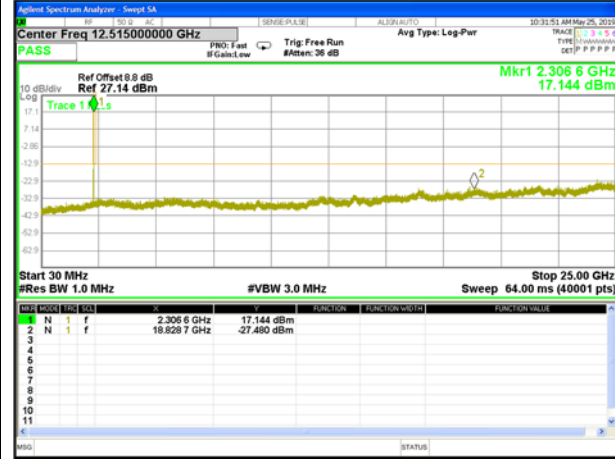

Highest Channel / 16QAM

LTE BAND 38

LTE Band 38 / 20MHz /Emission

Lowest Channel / QPSK

Lowest Channel / 16QAM

Middle Channel / QPSK

Middle Channel / 16QAM

Highest Channel / QPSK

Highest Channel / 16QAM

LTE BAND 40
2305MHz - 2315MHz:

LTE Band 40 / 5MHz /Emission

Lowest Channel / QPSK

Lowest Channel / 16QAM

Middle Channel / QPSK

Middle Channel / 16QAM

Highest Channel / QPSK

Highest Channel / 16QAM

LTE Band 40 / 10MHz /Emission

Middle Channel / QPSK

Middle Channel / 16QAM

2350MHz - 2360MHz:

LTE Band 40 / 5MHz /Emission

Lowest Channel / QPSK

Lowest Channel / 16QAM