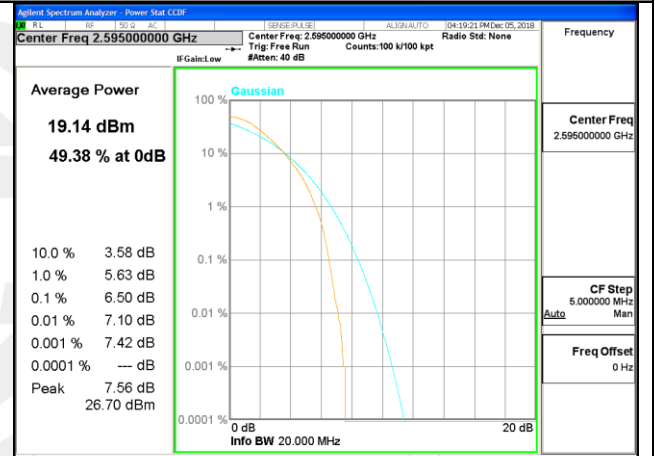

Middle Channel / 10MHz / 50 RB

Highest Channel / 10MHz / 1 RB

Highest Channel / 10MHz / 50 RB

LTE band 7

LTE band 7 /QPSK

LTE band 7

LTE band 7 /16-QAM

Lowest Channel / 20MHz / 1 RB

Lowest Channel / 20MHz / 100 RB

Middle Channel / 20MHz / 1 RB

Middle Channel / 20MHz / 100 RB

Highest Channel / 20MHz / 1 RB

Highest Channel / 20MHz / 100 RB

LTE band 38

LTE band 38 /QPSK

Lowest Channel / 20MHz / 1 RB

Lowest Channel / 20MHz / 100 RB

Middle Channel / 20MHz / 1 RB

Middle Channel / 20MHz / 100 RB

Highest Channel / 20MHz / 1 RB

Highest Channel / 20MHz / 100 RB

LTE band 38

LTE band 38 /16-QAM

Lowest Channel / 20MHz / 1 RB

Lowest Channel / 20MHz / 100 RB

Middle Channel / 20MHz / 1 RB

Middle Channel / 20MHz / 100 RB

Highest Channel / 20MHz / 1 RB

Highest Channel / 20MHz / 100 RB

LTE band 40
2305MHz – 2315 MHz

LTE band 40 /QPSK