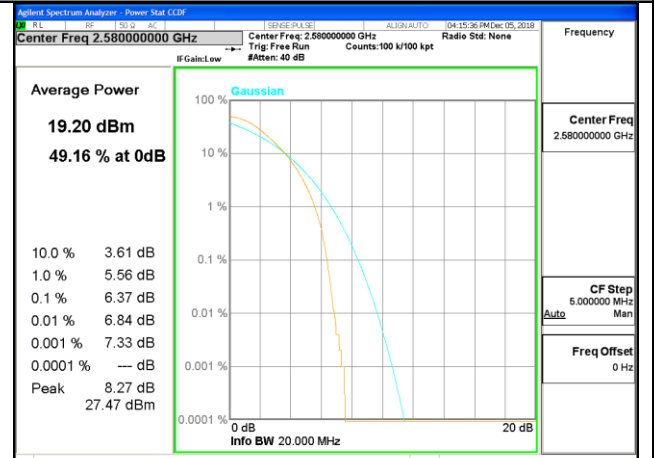

Middle Channel / 10MHz / 50 RB

Highest Channel / 10MHz / 1 RB

Highest Channel / 10MHz / 50 RB

LTE band 7

LTE band 7 /QPSK

LTE band 7

LTE band 7 /16-QAM

Lowest Channel / 20MHz / 1 RB

Lowest Channel / 20MHz / 100 RB

Middle Channel / 20MHz / 1 RB

Middle Channel / 20MHz / 100 RB

Highest Channel / 20MHz / 1 RB

Highest Channel / 20MHz / 100 RB

LTE band 38

LTE band 38 /QPSK

Lowest Channel / 20MHz / 1 RB

Lowest Channel / 20MHz / 100 RB

Middle Channel / 20MHz / 1 RB

Middle Channel / 20MHz / 100 RB

Highest Channel / 20MHz / 1 RB

Highest Channel / 20MHz / 100 RB

LTE band 38

LTE band 38 /16-QAM

Lowest Channel / 20MHz / 1 RB