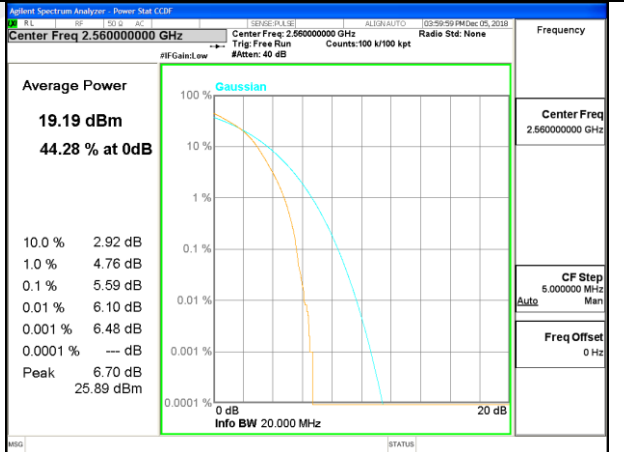

Middle Channel / 10MHz / 50 RB

Highest Channel / 10MHz / 1 RB

Highest Channel / 10MHz / 50 RB

LTE band 7

LTE band 7 /QPSK

LTE band 7

LTE band 7 /16-QAM

Lowest Channel / 20MHz / 1 RB

Lowest Channel / 20MHz / 100 RB

Middle Channel / 20MHz / 1 RB

Middle Channel / 20MHz / 100 RB

Highest Channel / 20MHz / 1 RB

Highest Channel / 20MHz / 100 RB

LTE band 38

LTE band 38 /QPSK

Lowest Channel / 20MHz / 1 RB

Lowest Channel / 20MHz / 100 RB

Middle Channel / 20MHz / 1 RB

Middle Channel / 20MHz / 100 RB

Highest Channel / 20MHz / 1 RB

Highest Channel / 20MHz / 100 RB

LTE band 38

LTE band 38 /16-QAM

Lowest Channel / 20MHz / 1 RB