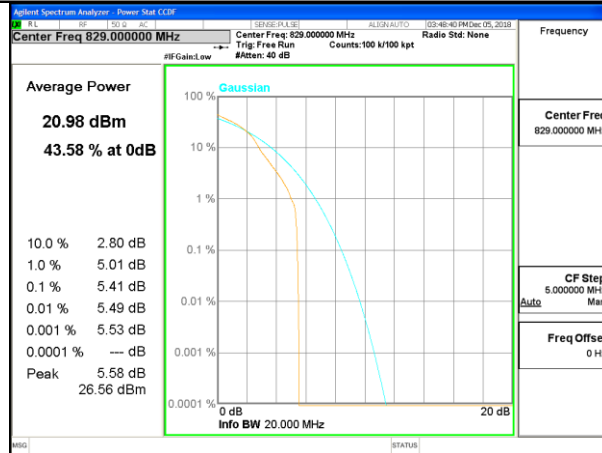

PEAK-TO-AVERAGE RADIO

LTE band 5

LTE band 5 /QPSK

LTE band 5

LTE band 5 /16-QAM

Lowest Channel / 10MHz / 1 RB

Lowest Channel / 10MHz / 50 RB

Middle Channel / 10MHz / 1 RB

Middle Channel / 10MHz / 50 RB

Highest Channel / 10MHz / 1 RB

Highest Channel / 10MHz / 50 RB

LTE band 7

LTE band 7 /QPSK

LTE band 7

LTE band 7 /16-QAM

Lowest Channel / 20MHz / 1 RB

Lowest Channel / 20MHz / 100 RB

Middle Channel / 20MHz / 1 RB

Middle Channel / 20MHz / 100 RB

Highest Channel / 20MHz / 1 RB

Highest Channel / 20MHz / 100 RB

LTE band 38

LTE band 38 /QPSK

Lowest Channel / 20MHz / 1 RB