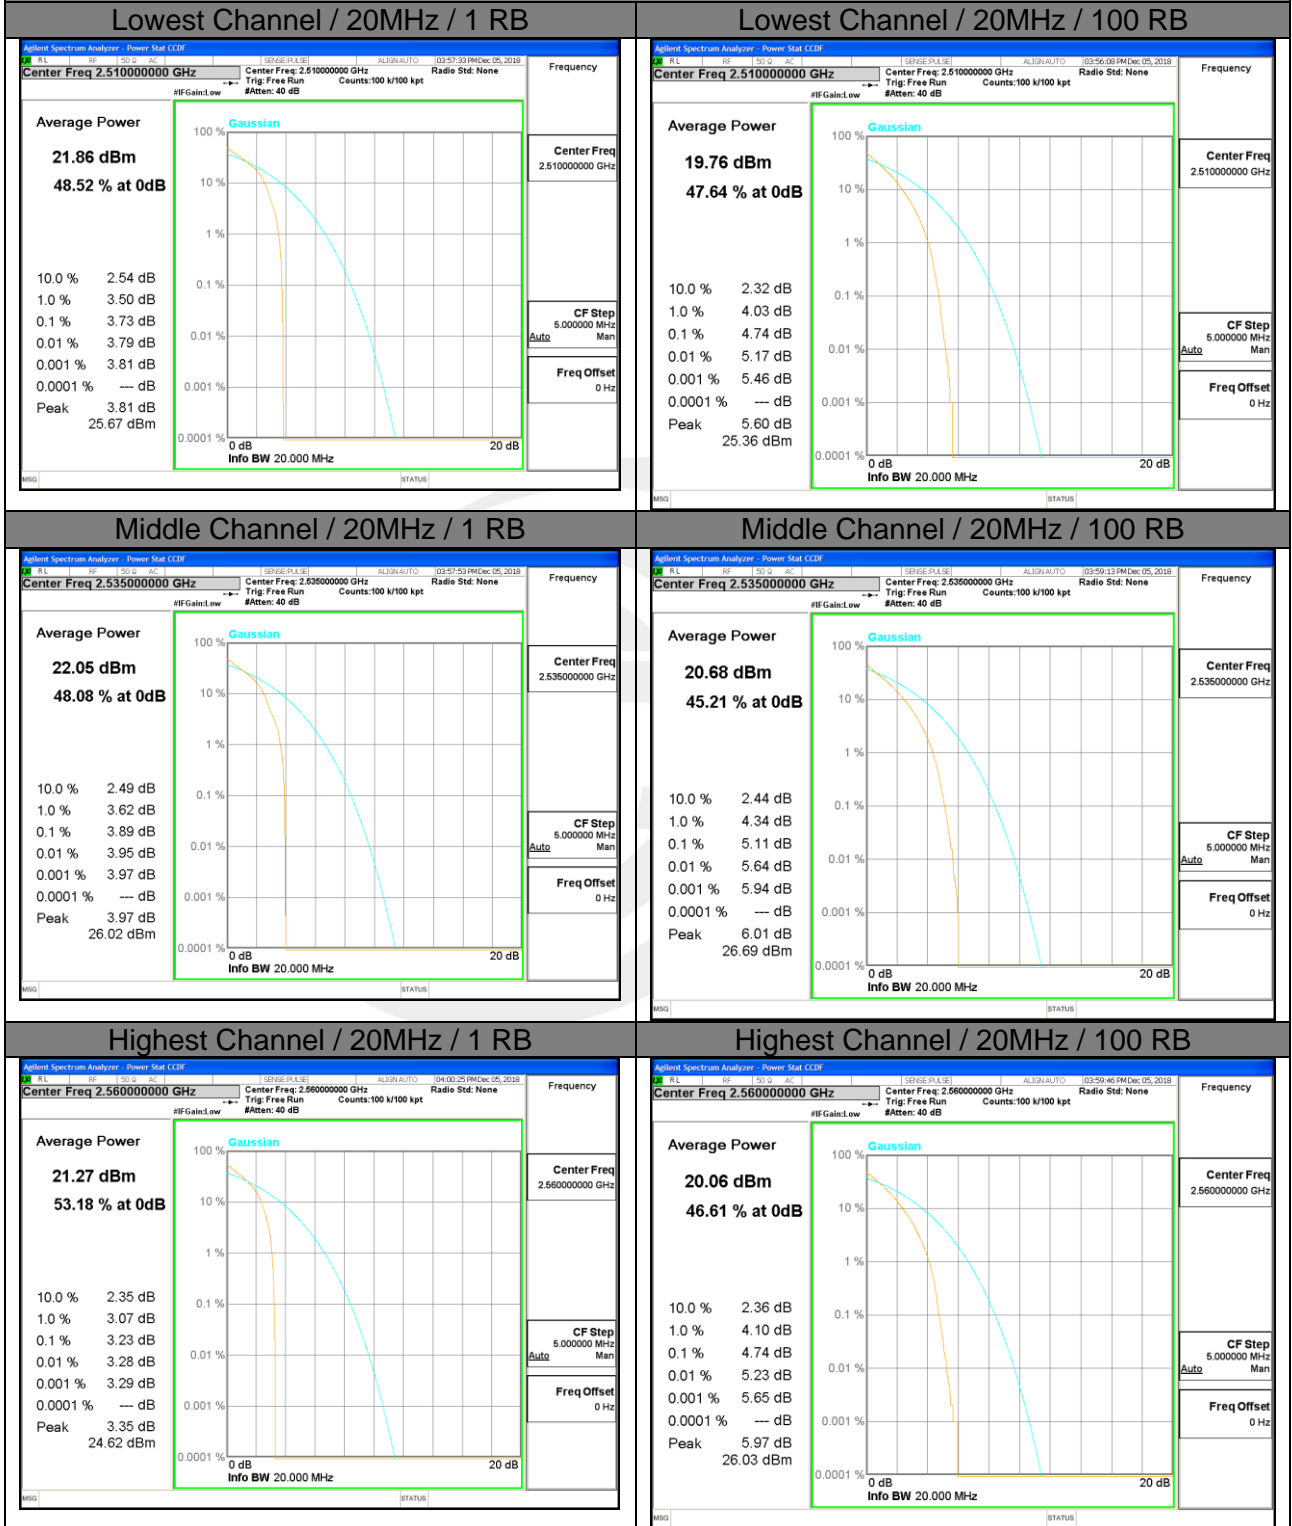

PEAK-TO-AVERAGE RADIO

LTE band 5

LTE band 5 /QPSK

LTE band 5

LTE band 5 /16-QAM

Lowest Channel / 10MHz / 1 RB

Lowest Channel / 10MHz / 50 RB

Middle Channel / 10MHz / 1 RB

Middle Channel / 10MHz / 50 RB

Highest Channel / 10MHz / 1 RB

Highest Channel / 10MHz / 50 RB

LTE band 7

LTE band 7 /QPSK

LTE band 7

LTE band 7 /16-QAM

Lowest Channel / 20MHz / 1 RB

Lowest Channel / 20MHz / 100 RB

Middle Channel / 20MHz / 1 RB

Middle Channel / 20MHz / 100 RB

Highest Channel / 20MHz / 1 RB

Highest Channel / 20MHz / 100 RB

LTE band 38

LTE band 38 /QPSK

Lowest Channel / 20MHz / 1 RB

Lowest Channel / 20MHz / 100 RB

Middle Channel / 20MHz / 1 RB

Middle Channel / 20MHz / 100 RB

Highest Channel / 20MHz / 1 RB

Highest Channel / 20MHz / 100 RB

LTE band 38

LTE band 38 /16-QAM

Lowest Channel / 20MHz / 1 RB