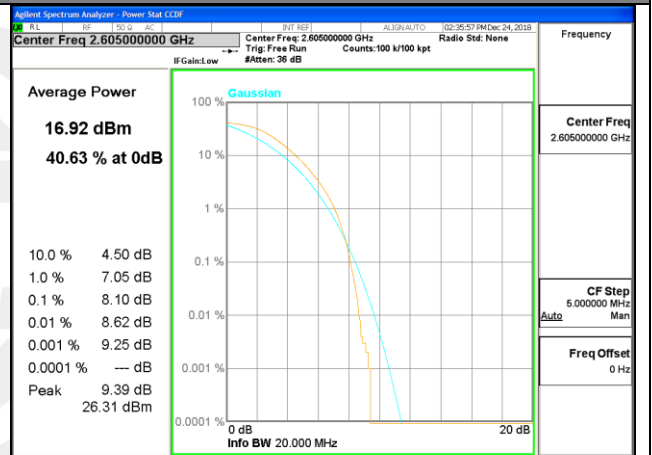

LTE band 41

LTE band41 /QPSK

Lowest Channel / 20MHz / 1 RB

Lowest Channel / 20MHz / 100 RB

Middle Channel / 20MHz / 1 RB

Middle Channel / 20MHz / 100 RB

Highest Channel / 20MHz / 1 RB

Highest Channel / 20MHz / 100 RB