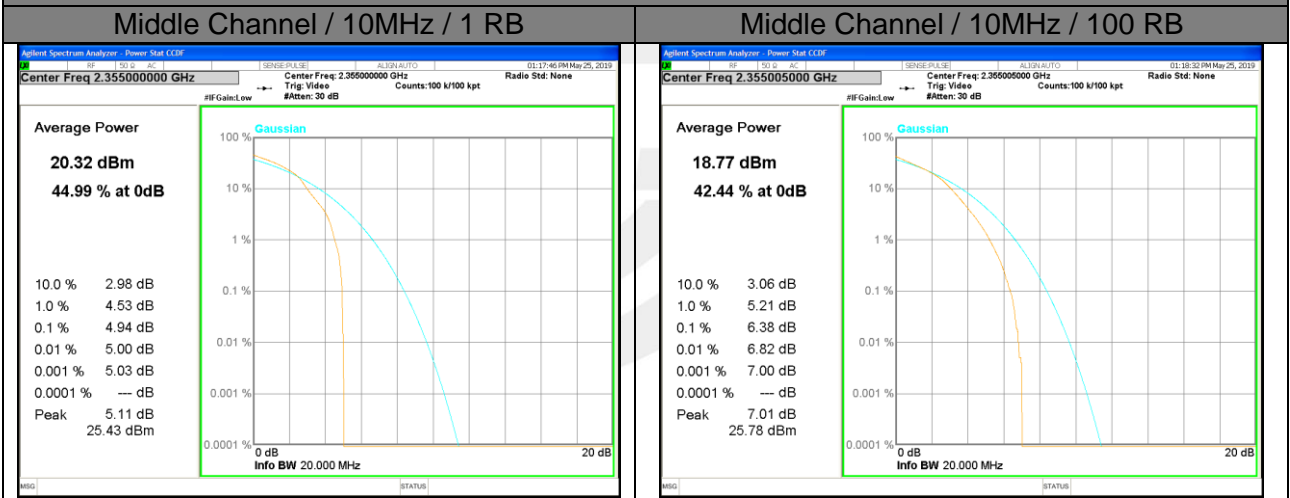

Lowest Channel / 20MHz / 100 RB

Middle Channel / 20MHz / 1 RB

Middle Channel / 20MHz / 100 RB

Highest Channel / 20MHz / 1 RB

Highest Channel / 20MHz / 100 RB

LTE band 40
2305MHz – 2315 MHz

LTE band 40 /QPSK

Middle Channel / 10MHz / 1 RB

Middle Channel / 10MHz / 100 RB

LTE band 40 /16-QAM

Middle Channel / 10MHz / 1 RB

Middle Channel / 10MHz / 100 RB

LTE band 40
2350MHz – 2360 MHz

LTE band 40 /QPSK

LTE band 40 /16-QAM

LTE band 41

LTE band41 /QPSK

Lowest Channel / 20MHz / 1 RB

Lowest Channel / 20MHz / 100 RB

Middle Channel / 20MHz / 1 RB

Middle Channel / 20MHz / 100 RB

Highest Channel / 20MHz / 1 RB

Highest Channel / 20MHz / 100 RB