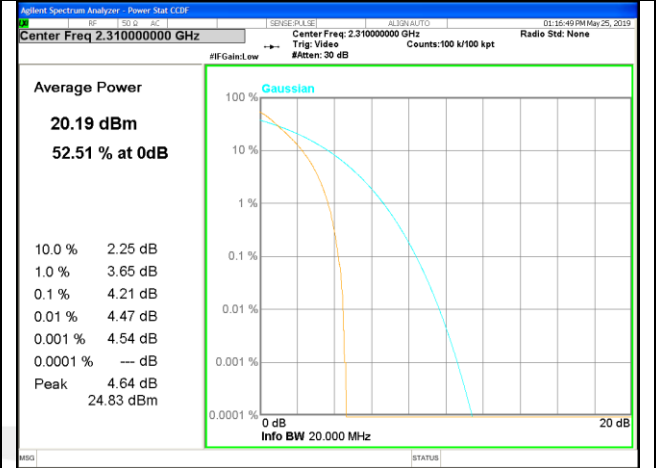

Middle Channel / 10MHz / 100 RB