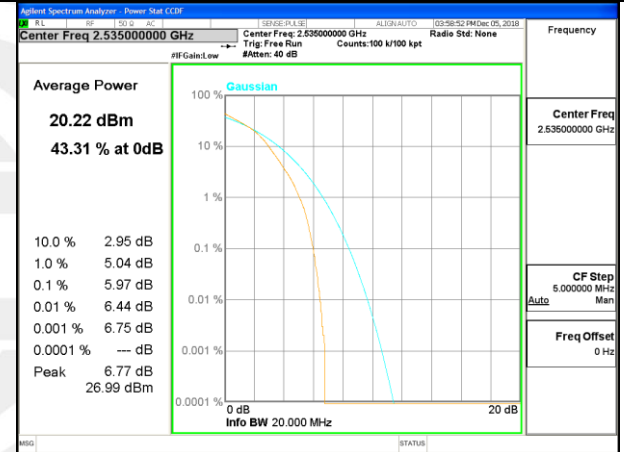

PEAK-TO-AVERAGE RADIO

LTE band 5

LTE band 5 /QPSK

LTE band 5

LTE band 5 /16-QAM

Lowest Channel / 10MHz / 1 RB

Lowest Channel / 10MHz / 50 RB

Middle Channel / 10MHz / 1 RB

Middle Channel / 10MHz / 50 RB

Highest Channel / 10MHz / 1 RB

Highest Channel / 10MHz / 50 RB

LTE band 7

LTE band 7 /QPSK

LTE band 7

LTE band 7 /16-QAM

Lowest Channel / 20MHz / 1 RB

Lowest Channel / 20MHz / 100 RB

Middle Channel / 20MHz / 1 RB

Middle Channel / 20MHz / 100 RB

Highest Channel / 20MHz / 1 RB

Highest Channel / 20MHz / 100 RB

LTE band 38

LTE band 38 /QPSK

Lowest Channel / 20MHz / 1 RB

Lowest Channel / 20MHz / 100 RB

Middle Channel / 20MHz / 1 RB

Middle Channel / 20MHz / 100 RB

Highest Channel / 20MHz / 1 RB

Highest Channel / 20MHz / 100 RB

LTE band 38

LTE band 38 /16-QAM

Lowest Channel / 20MHz / 1 RB