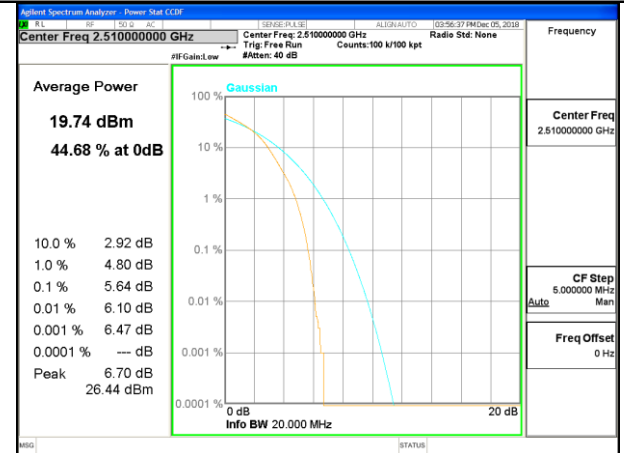

PEAK-TO-AVERAGE RADIO

LTE band 5

LTE band 5 /QPSK

LTE band 5

LTE band 5 /16-QAM

Lowest Channel / 10MHz / 1 RB

Lowest Channel / 10MHz / 50 RB

Middle Channel / 10MHz / 1 RB

Middle Channel / 10MHz / 50 RB

Highest Channel / 10MHz / 1 RB

Highest Channel / 10MHz / 50 RB

LTE band 7

LTE band 7 /QPSK

LTE band 7

LTE band 7 /16-QAM

Lowest Channel / 20MHz / 1 RB

Lowest Channel / 20MHz / 100 RB

Middle Channel / 20MHz / 1 RB

Middle Channel / 20MHz / 100 RB

Highest Channel / 20MHz / 1 RB

Highest Channel / 20MHz / 100 RB

LTE band 38

LTE band 38 /QPSK

Lowest Channel / 20MHz / 1 RB

Lowest Channel / 20MHz / 100 RB

Middle Channel / 20MHz / 1 RB

Middle Channel / 20MHz / 100 RB

Highest Channel / 20MHz / 1 RB

Highest Channel / 20MHz / 100 RB

LTE band 38

LTE band 38 /16-QAM

Lowest Channel / 20MHz / 1 RB