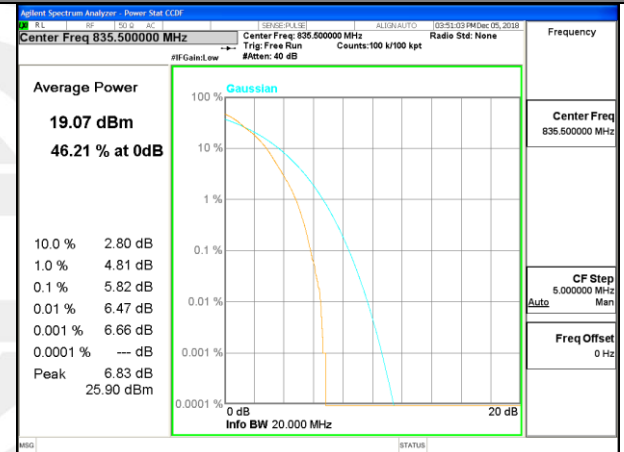

PEAK-TO-AVERAGE RADIO

LTE band 5

LTE band 5 /QPSK

LTE band 5

LTE band 5 /16-QAM

Lowest Channel / 10MHz / 1 RB

Lowest Channel / 10MHz / 50 RB

Middle Channel / 10MHz / 1 RB

Middle Channel / 10MHz / 50 RB

Highest Channel / 10MHz / 1 RB

Highest Channel / 10MHz / 50 RB

LTE band 7

LTE band 7 /QPSK

LTE band 7

LTE band 7 /16-QAM

Lowest Channel / 20MHz / 1 RB

Lowest Channel / 20MHz / 100 RB

Middle Channel / 20MHz / 1 RB

Middle Channel / 20MHz / 100 RB

Highest Channel / 20MHz / 1 RB

Highest Channel / 20MHz / 100 RB

LTE band 38

LTE band 38 /QPSK

Lowest Channel / 20MHz / 1 RB