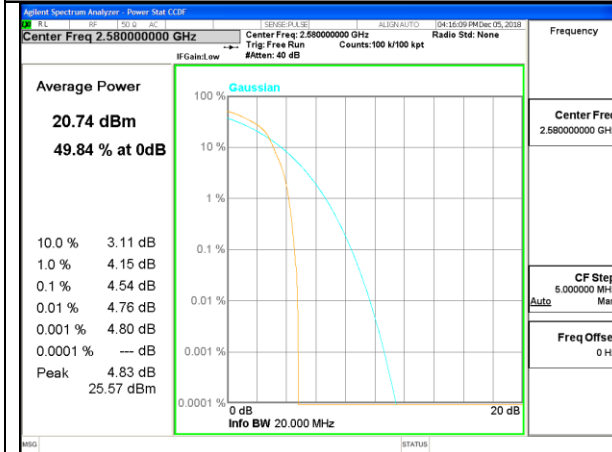

Lowest Channel / 20MHz / 100 RB

Middle Channel / 20MHz / 1 RB

Middle Channel / 20MHz / 100 RB

Highest Channel / 20MHz / 1 RB

Highest Channel / 20MHz / 100 RB

LTE band 38

LTE band 38 /QPSK

Lowest Channel / 20MHz / 1 RB

Lowest Channel / 20MHz / 100 RB

Middle Channel / 20MHz / 1 RB

Middle Channel / 20MHz / 100 RB

Highest Channel / 20MHz / 1 RB

Highest Channel / 20MHz / 100 RB

LTE band 38

LTE band 38 /16-QAM

Lowest Channel / 20MHz / 1 RB

Lowest Channel / 20MHz / 100 RB

Middle Channel / 20MHz / 1 RB

Middle Channel / 20MHz / 100 RB

Highest Channel / 20MHz / 1 RB

Highest Channel / 20MHz / 100 RB

LTE band 40
2305MHz – 2315 MHz

LTE band 40 /QPSK