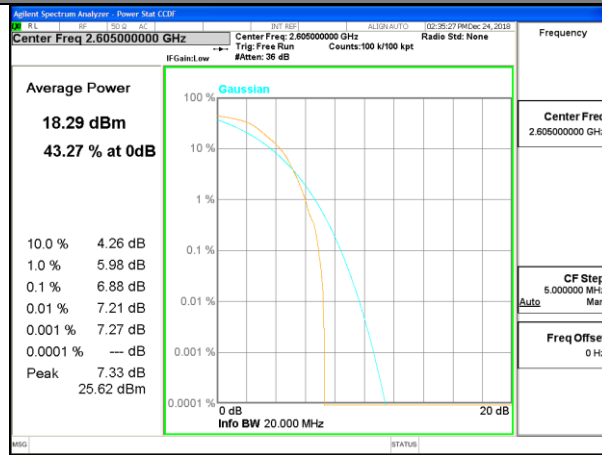

LTE band 41

LTE band41 /QPSK

Lowest Channel / 20MHz / 1 RB

Lowest Channel / 20MHz / 100 RB

Middle Channel / 20MHz / 1 RB

Middle Channel / 20MHz / 100 RB

Highest Channel / 20MHz / 1 RB

Highest Channel / 20MHz / 100 RB