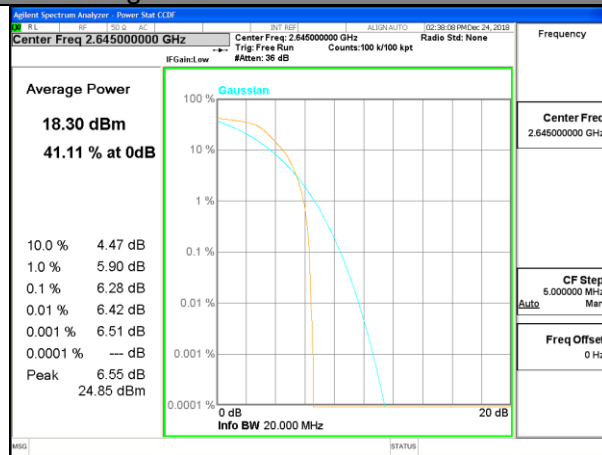

LTE band 41

LTE band41 /QPSK

Lowest Channel / 20MHz / 1 RB

Lowest Channel / 20MHz / 100 RB

Middle Channel / 20MHz / 1 RB

Middle Channel / 20MHz / 100 RB

Highest Channel / 20MHz / 1 RB

Highest Channel / 20MHz / 100 RB