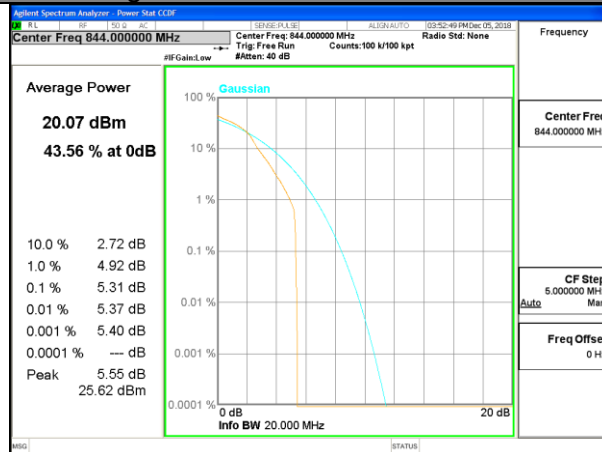

PEAK-TO-AVERAGE RADIO

LTE band 5

LTE band 5 /QPSK

LTE band 5

LTE band 5 /16-QAM

Lowest Channel / 10MHz / 1 RB

Lowest Channel / 10MHz / 50 RB

Middle Channel / 10MHz / 1 RB

Middle Channel / 10MHz / 50 RB

Highest Channel / 10MHz / 1 RB

Highest Channel / 10MHz / 50 RB

LTE band 7

LTE band 7 /QPSK

LTE band 7

LTE band 7 /16-QAM

Lowest Channel / 20MHz / 1 RB

Lowest Channel / 20MHz / 100 RB

Middle Channel / 20MHz / 1 RB

Middle Channel / 20MHz / 100 RB

Highest Channel / 20MHz / 1 RB

Highest Channel / 20MHz / 100 RB

LTE band 38

LTE band 38 /QPSK

Lowest Channel / 20MHz / 1 RB