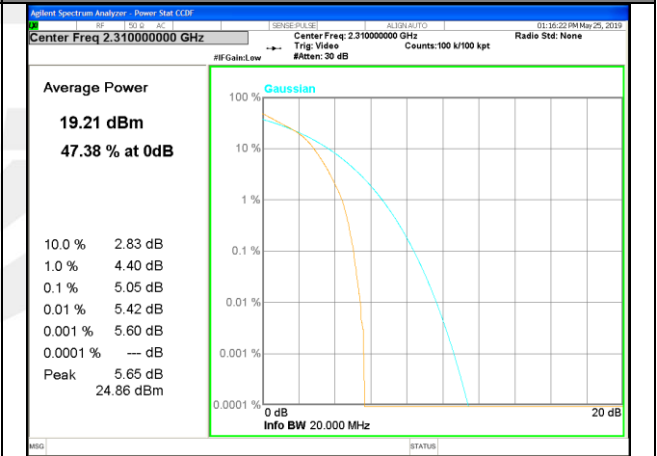

Lowest Channel / 20MHz / 100 RB

Middle Channel / 20MHz / 1 RB

Middle Channel / 20MHz / 100 RB

Highest Channel / 20MHz / 1 RB

Highest Channel / 20MHz / 100 RB

LTE band 40
2305MHz – 2315 MHz

LTE band 40 /QPSK

Middle Channel / 10MHz / 1 RB

Middle Channel / 10MHz / 100 RB

LTE band 40 /16-QAM

Middle Channel / 10MHz / 1 RB

Middle Channel / 10MHz / 100 RB

LTE band 40
2350MHz – 2360 MHz

LTE band 40 /QPSK

LTE band 40 /16-QAM