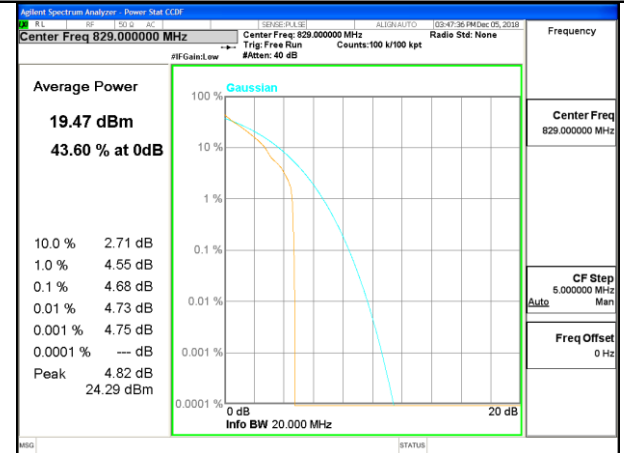

PEAK-TO-AVERAGE RADIO

LTE band 5

LTE band 5 /QPSK

LTE band 5

LTE band 5 /16-QAM

Lowest Channel / 10MHz / 1 RB

Lowest Channel / 10MHz / 50 RB

Middle Channel / 10MHz / 1 RB

Middle Channel / 10MHz / 50 RB

Highest Channel / 10MHz / 1 RB

Highest Channel / 10MHz / 50 RB

LTE band 7

LTE band 7 /QPSK

LTE band 7

LTE band 7 /16-QAM

Lowest Channel / 20MHz / 1 RB

Lowest Channel / 20MHz / 100 RB

Middle Channel / 20MHz / 1 RB

Middle Channel / 20MHz / 100 RB

Highest Channel / 20MHz / 1 RB

Highest Channel / 20MHz / 100 RB

LTE band 38

LTE band 38 /QPSK

Lowest Channel / 20MHz / 1 RB