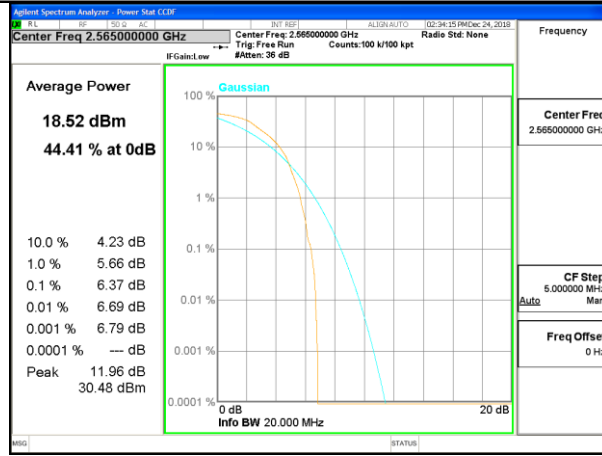

Lowest Channel / 20MHz / 100 RB

Middle Channel / 20MHz / 1 RB

Middle Channel / 20MHz / 100 RB

Highest Channel / 20MHz / 1 RB

Highest Channel / 20MHz / 100 RB

LTE band 40
2305MHz – 2315 MHz

LTE band 40 /QPSK

Middle Channel / 10MHz / 1 RB

Middle Channel / 10MHz / 100 RB

LTE band 40 /16-QAM

Middle Channel / 10MHz / 1 RB

Middle Channel / 10MHz / 100 RB

LTE band 40
2350MHz – 2360 MHz

LTE band 40 /QPSK

LTE band 40 /16-QAM

LTE band 41

LTE band41 /QPSK

Lowest Channel / 20MHz / 1 RB

Lowest Channel / 20MHz / 100 RB

Middle Channel / 20MHz / 1 RB

Middle Channel / 20MHz / 100 RB

Highest Channel / 20MHz / 1 RB

Highest Channel / 20MHz / 100 RB