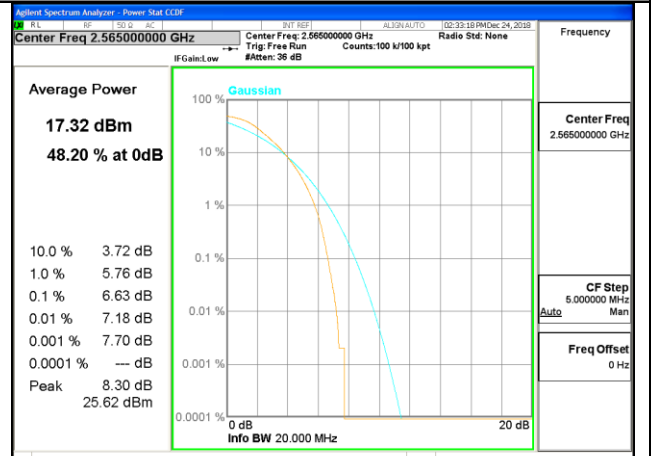

Lowest Channel / 20MHz / 100 RB

Middle Channel / 20MHz / 1 RB

Middle Channel / 20MHz / 100 RB

Highest Channel / 20MHz / 1 RB

Highest Channel / 20MHz / 100 RB

LTE band 40
2305MHz – 2315 MHz

LTE band 40 /QPSK

Middle Channel / 10MHz / 1 RB

Middle Channel / 10MHz / 100 RB

LTE band 40 /16-QAM

Middle Channel / 10MHz / 1 RB

Middle Channel / 10MHz / 100 RB

LTE band 40
2350MHz – 2360 MHz

LTE band 40 /QPSK

LTE band 40 /16-QAM

LTE band 41

LTE band41 /QPSK

Lowest Channel / 20MHz / 1 RB

Lowest Channel / 20MHz / 100 RB

Middle Channel / 20MHz / 1 RB

Middle Channel / 20MHz / 100 RB

Highest Channel / 20MHz / 1 RB

Highest Channel / 20MHz / 100 RB