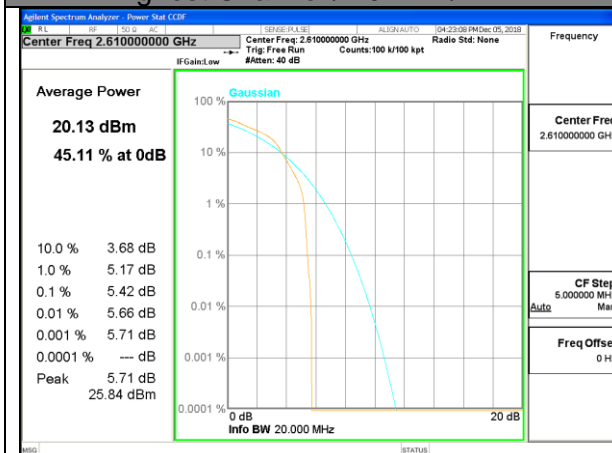

Lowest Channel / 20MHz / 100 RB

Middle Channel / 20MHz / 1 RB

Middle Channel / 20MHz / 100 RB

Highest Channel / 20MHz / 1 RB

Highest Channel / 20MHz / 100 RB

LTE band 38

LTE band 38 /16-QAM

Lowest Channel / 20MHz / 1 RB

Lowest Channel / 20MHz / 100 RB

Middle Channel / 20MHz / 1 RB

Middle Channel / 20MHz / 100 RB

Highest Channel / 20MHz / 1 RB

Highest Channel / 20MHz / 100 RB

LTE band 40
2305MHz – 2315 MHz

LTE band 40 /QPSK