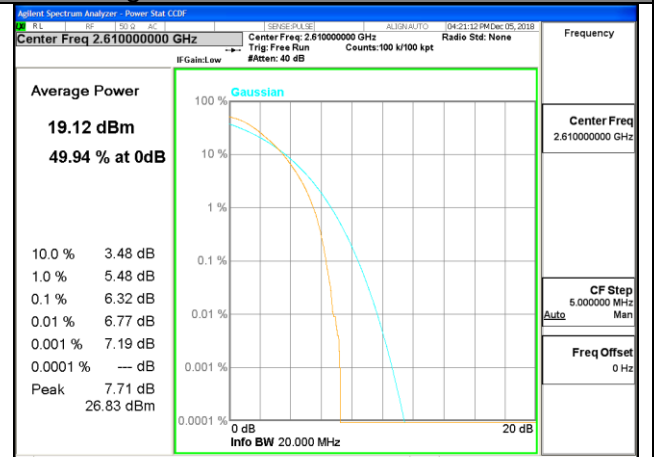

Lowest Channel / 20MHz / 100 RB

Middle Channel / 20MHz / 1 RB

Middle Channel / 20MHz / 100 RB

Highest Channel / 20MHz / 1 RB

Highest Channel / 20MHz / 100 RB

LTE band 38

LTE band 38 /QPSK

Lowest Channel / 20MHz / 1 RB

Lowest Channel / 20MHz / 100 RB

Middle Channel / 20MHz / 1 RB

Middle Channel / 20MHz / 100 RB

Highest Channel / 20MHz / 1 RB

Highest Channel / 20MHz / 100 RB

LTE band 38

LTE band 38 /16-QAM

Lowest Channel / 20MHz / 1 RB

Lowest Channel / 20MHz / 100 RB

Middle Channel / 20MHz / 1 RB

Middle Channel / 20MHz / 100 RB

Highest Channel / 20MHz / 1 RB

Highest Channel / 20MHz / 100 RB

LTE band 40
2305MHz – 2315 MHz

LTE band 40 /QPSK