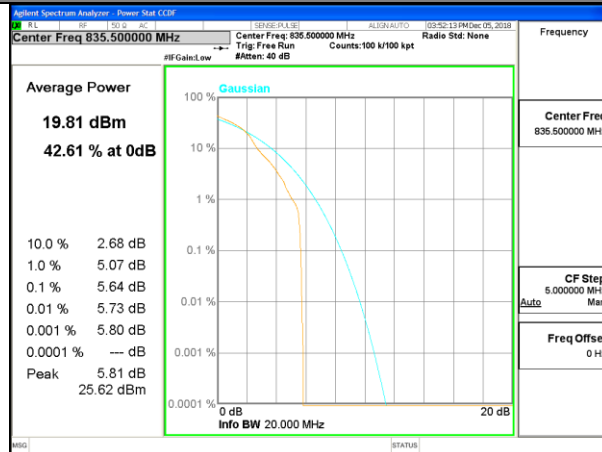

PEAK-TO-AVERAGE RADIO

LTE band 5

LTE band 5 /QPSK

LTE band 5

LTE band 5 /16-QAM

Lowest Channel / 10MHz / 1 RB

Lowest Channel / 10MHz / 50 RB

Middle Channel / 10MHz / 1 RB

Middle Channel / 10MHz / 50 RB

Highest Channel / 10MHz / 1 RB

Highest Channel / 10MHz / 50 RB

LTE band 7

LTE band 7 /QPSK

LTE band 7

LTE band 7 /16-QAM

Lowest Channel / 20MHz / 1 RB

Lowest Channel / 20MHz / 100 RB

Middle Channel / 20MHz / 1 RB

Middle Channel / 20MHz / 100 RB

Highest Channel / 20MHz / 1 RB

Highest Channel / 20MHz / 100 RB

LTE band 38

LTE band 38 /QPSK

Lowest Channel / 20MHz / 1 RB