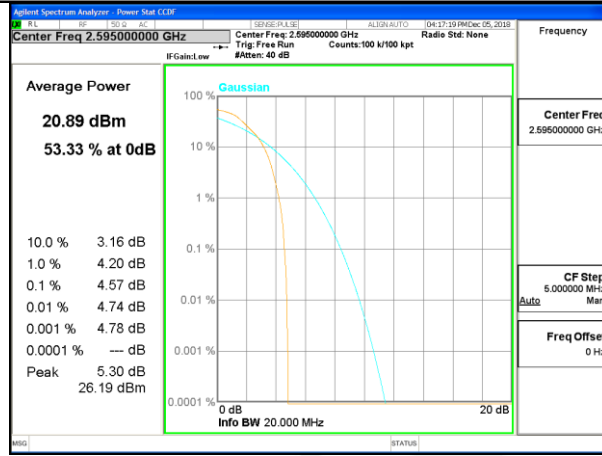

Middle Channel / 10MHz / 50 RB

Highest Channel / 10MHz / 1 RB

Highest Channel / 10MHz / 50 RB

LTE band 7

LTE band 7 /QPSK

LTE band 7

LTE band 7 /16-QAM

Lowest Channel / 20MHz / 1 RB

Lowest Channel / 20MHz / 100 RB

Middle Channel / 20MHz / 1 RB

Middle Channel / 20MHz / 100 RB

Highest Channel / 20MHz / 1 RB

Highest Channel / 20MHz / 100 RB

LTE band 38

LTE band 38 /QPSK

Lowest Channel / 20MHz / 1 RB

Lowest Channel / 20MHz / 100 RB

Middle Channel / 20MHz / 1 RB

Middle Channel / 20MHz / 100 RB

Highest Channel / 20MHz / 1 RB

Highest Channel / 20MHz / 100 RB

LTE band 38

LTE band 38 /16-QAM

Lowest Channel / 20MHz / 1 RB