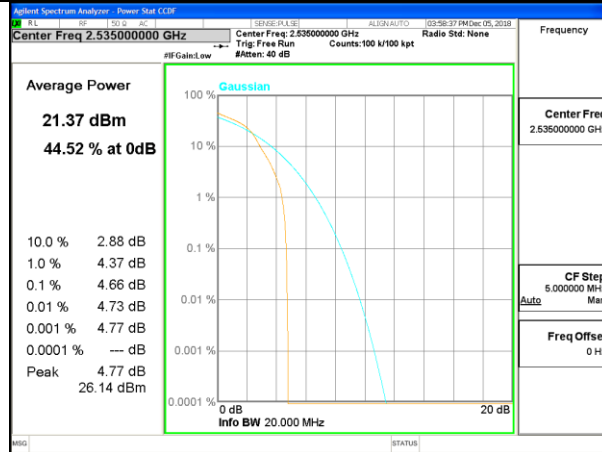

PEAK-TO-AVERAGE RADIO

LTE band 5

LTE band 5 /QPSK

LTE band 5

LTE band 5 /16-QAM

Lowest Channel / 10MHz / 1 RB

Lowest Channel / 10MHz / 50 RB

Middle Channel / 10MHz / 1 RB

Middle Channel / 10MHz / 50 RB

Highest Channel / 10MHz / 1 RB

Highest Channel / 10MHz / 50 RB

LTE band 7

LTE band 7 /QPSK

LTE band 7

LTE band 7 /16-QAM

Lowest Channel / 20MHz / 1 RB

Lowest Channel / 20MHz / 100 RB

Middle Channel / 20MHz / 1 RB

Middle Channel / 20MHz / 100 RB

Highest Channel / 20MHz / 1 RB

Highest Channel / 20MHz / 100 RB

LTE band 38

LTE band 38 /QPSK

Lowest Channel / 20MHz / 1 RB

Lowest Channel / 20MHz / 100 RB

Middle Channel / 20MHz / 1 RB

Middle Channel / 20MHz / 100 RB

Highest Channel / 20MHz / 1 RB

Highest Channel / 20MHz / 100 RB

LTE band 38

LTE band 38 /16-QAM

Lowest Channel / 20MHz / 1 RB