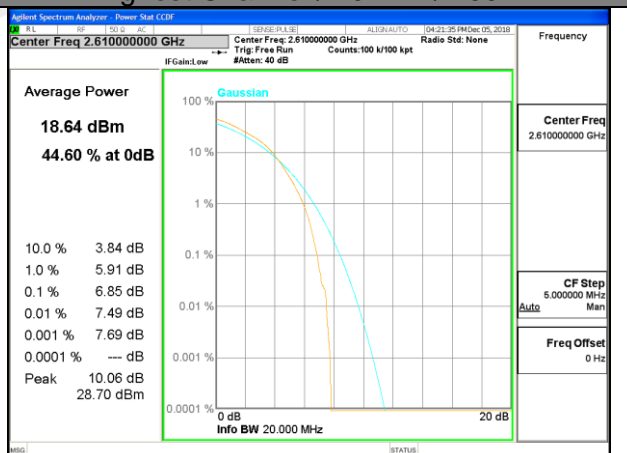

Lowest Channel / 20MHz / 100 RB

Middle Channel / 20MHz / 1 RB

Middle Channel / 20MHz / 100 RB

Highest Channel / 20MHz / 1 RB

Highest Channel / 20MHz / 100 RB

LTE band 38

LTE band 38 /16-QAM

Lowest Channel / 20MHz / 1 RB

Lowest Channel / 20MHz / 100 RB

Middle Channel / 20MHz / 1 RB

Middle Channel / 20MHz / 100 RB

Highest Channel / 20MHz / 1 RB

Highest Channel / 20MHz / 100 RB

LTE band 40
2305MHz – 2315 MHz

LTE band 40 /QPSK

Middle Channel / 10MHz / 1 RB

Middle Channel / 10MHz / 100 RB

LTE band 40 /16-QAM

Middle Channel / 10MHz / 1 RB

Middle Channel / 10MHz / 100 RB

LTE band 40
2350MHz – 2360 MHz

LTE band 40 /QPSK

LTE band 40 /16-QAM