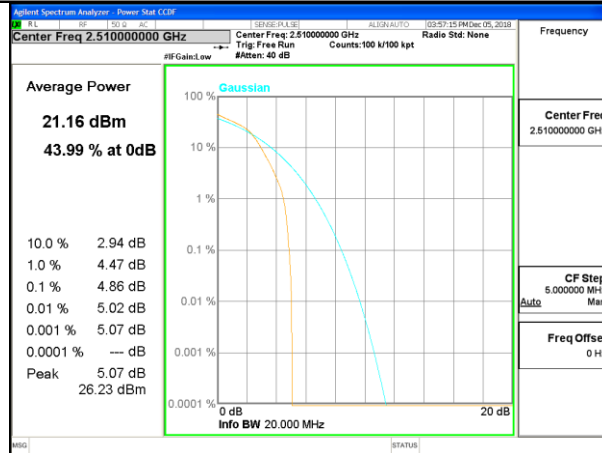

PEAK-TO-AVERAGE RADIO

LTE band 5

LTE band 5 /QPSK

LTE band 5

LTE band 5 /16-QAM

Lowest Channel / 10MHz / 1 RB

Lowest Channel / 10MHz / 50 RB

Middle Channel / 10MHz / 1 RB

Middle Channel / 10MHz / 50 RB

Highest Channel / 10MHz / 1 RB

Highest Channel / 10MHz / 50 RB

LTE band 7

LTE band 7 /QPSK

LTE band 7

LTE band 7 /16-QAM

Lowest Channel / 20MHz / 1 RB

Lowest Channel / 20MHz / 100 RB

Middle Channel / 20MHz / 1 RB

Middle Channel / 20MHz / 100 RB

Highest Channel / 20MHz / 1 RB

Highest Channel / 20MHz / 100 RB

LTE band 38

LTE band 38 /QPSK

Lowest Channel / 20MHz / 1 RB

Lowest Channel / 20MHz / 100 RB

Middle Channel / 20MHz / 1 RB

Middle Channel / 20MHz / 100 RB

Highest Channel / 20MHz / 1 RB

Highest Channel / 20MHz / 100 RB

LTE band 38

LTE band 38 /16-QAM

Lowest Channel / 20MHz / 1 RB