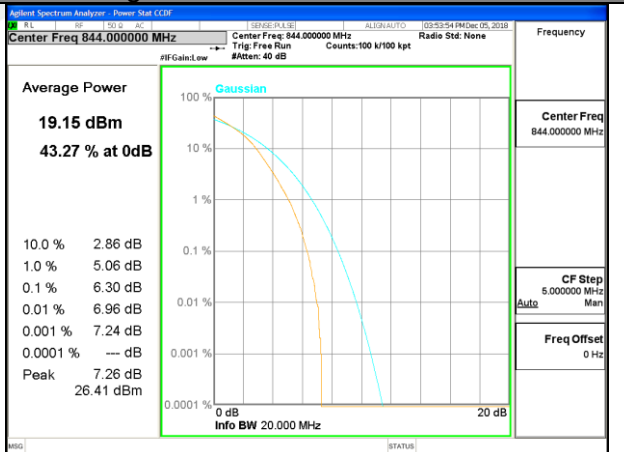

PEAK-TO-AVERAGE RADIO

LTE band 5

LTE band 5 /QPSK

LTE band 5

LTE band 5 /16-QAM

Lowest Channel / 10MHz / 1 RB

Lowest Channel / 10MHz / 50 RB

Middle Channel / 10MHz / 1 RB

Middle Channel / 10MHz / 50 RB

Highest Channel / 10MHz / 1 RB

Highest Channel / 10MHz / 50 RB

LTE band 7

LTE band 7 /QPSK

LTE band 7

LTE band 7 /16-QAM

Lowest Channel / 20MHz / 1 RB

Lowest Channel / 20MHz / 100 RB

Middle Channel / 20MHz / 1 RB

Middle Channel / 20MHz / 100 RB

Highest Channel / 20MHz / 1 RB

Highest Channel / 20MHz / 100 RB

LTE band 38

LTE band 38 /QPSK

Lowest Channel / 20MHz / 1 RB