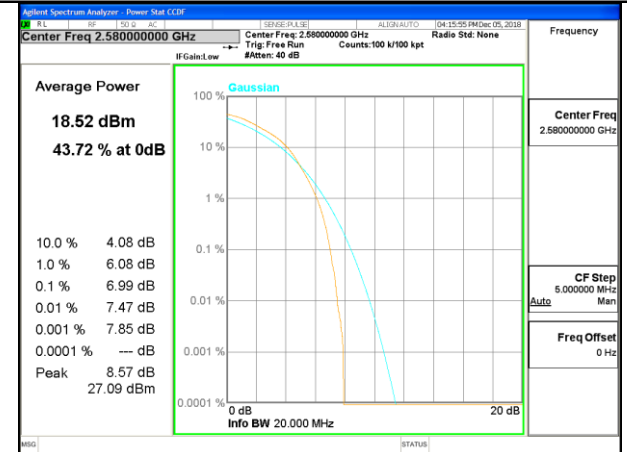

Lowest Channel / 20MHz / 100 RB

Middle Channel / 20MHz / 1 RB

Middle Channel / 20MHz / 100 RB

Highest Channel / 20MHz / 1 RB

Highest Channel / 20MHz / 100 RB

LTE band 38

LTE band 38 /QPSK

Lowest Channel / 20MHz / 1 RB

Lowest Channel / 20MHz / 100 RB

Middle Channel / 20MHz / 1 RB

Middle Channel / 20MHz / 100 RB

Highest Channel / 20MHz / 1 RB

Highest Channel / 20MHz / 100 RB

LTE band 38

LTE band 38 /16-QAM

Lowest Channel / 20MHz / 1 RB

Lowest Channel / 20MHz / 100 RB

Middle Channel / 20MHz / 1 RB

Middle Channel / 20MHz / 100 RB

Highest Channel / 20MHz / 1 RB

Highest Channel / 20MHz / 100 RB

LTE band 40
2305MHz – 2315 MHz

LTE band 40 /QPSK