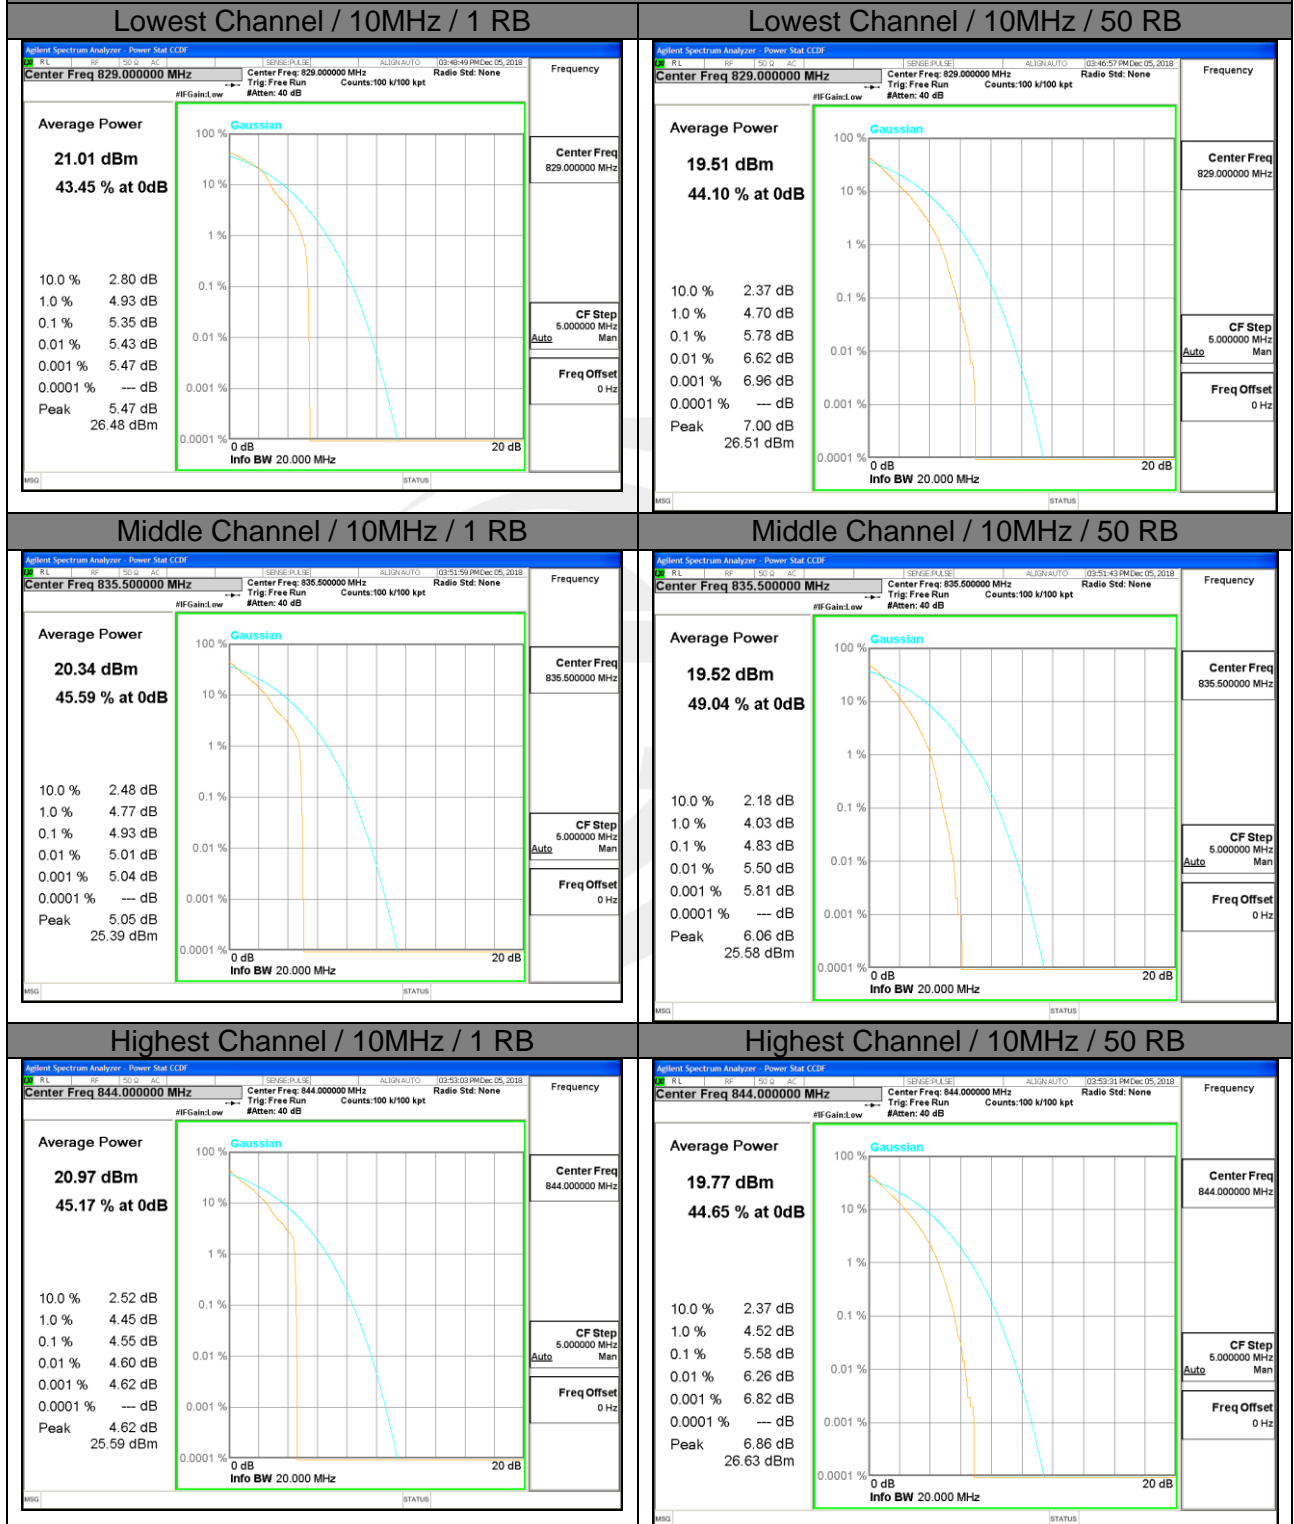

PEAK-TO-AVERAGE RADIO

LTE band 5

LTE band 5 /QPSK

LTE band 5

LTE band 5 /16-QAM

Lowest Channel / 10MHz / 1 RB

Lowest Channel / 10MHz / 50 RB

Middle Channel / 10MHz / 1 RB

Middle Channel / 10MHz / 50 RB

Highest Channel / 10MHz / 1 RB

Highest Channel / 10MHz / 50 RB

LTE band 7

LTE band 7 /QPSK

LTE band 7

LTE band 7 /16-QAM

Lowest Channel / 20MHz / 1 RB

Lowest Channel / 20MHz / 100 RB

Middle Channel / 20MHz / 1 RB

Middle Channel / 20MHz / 100 RB

Highest Channel / 20MHz / 1 RB

Highest Channel / 20MHz / 100 RB

LTE band 38

LTE band 38 /QPSK

Lowest Channel / 20MHz / 1 RB

Lowest Channel / 20MHz / 100 RB

Middle Channel / 20MHz / 1 RB

Middle Channel / 20MHz / 100 RB

Highest Channel / 20MHz / 1 RB

Highest Channel / 20MHz / 100 RB

LTE band 38

LTE band 38 /16-QAM

Lowest Channel / 20MHz / 1 RB