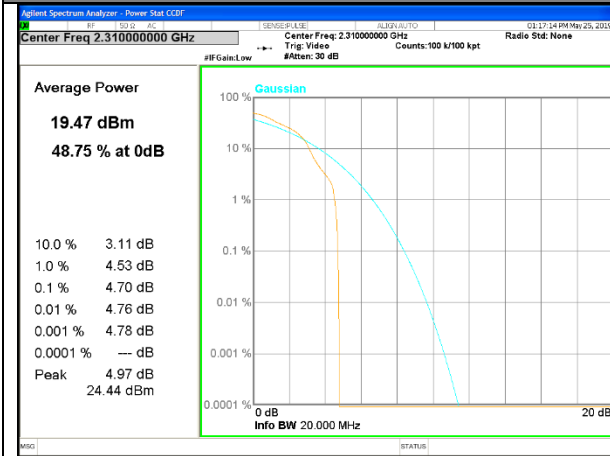

Lowest Channel / 20MHz / 100 RB

Middle Channel / 20MHz / 1 RB

Middle Channel / 20MHz / 100 RB

Highest Channel / 20MHz / 1 RB

Highest Channel / 20MHz / 100 RB

LTE band 40
2305MHz – 2315 MHz

LTE band 40 /QPSK

Middle Channel / 10MHz / 1 RB

Middle Channel / 10MHz / 100 RB

LTE band 40 /16-QAM

Middle Channel / 10MHz / 1 RB

Middle Channel / 10MHz / 100 RB

LTE band 40
2350MHz – 2360 MHz

LTE band 40 /QPSK

LTE band 40 /16-QAM

LTE band 41

LTE band41 /QPSK

Lowest Channel / 20MHz / 1 RB

Lowest Channel / 20MHz / 100 RB

Middle Channel / 20MHz / 1 RB

Middle Channel / 20MHz / 100 RB

Highest Channel / 20MHz / 1 RB

Highest Channel / 20MHz / 100 RB