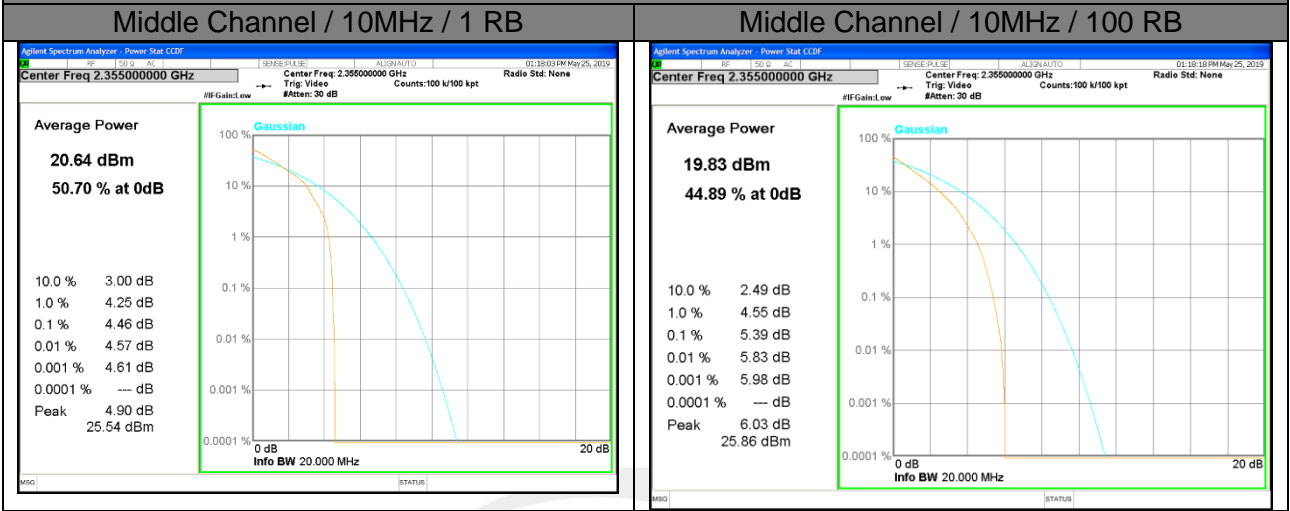

Lowest Channel / 20MHz / 100 RB

Middle Channel / 20MHz / 1 RB

Middle Channel / 20MHz / 100 RB

Highest Channel / 20MHz / 1 RB

Highest Channel / 20MHz / 100 RB

LTE band 40
2305MHz – 2315 MHz

LTE band 40 /QPSK

Middle Channel / 10MHz / 1 RB

Middle Channel / 10MHz / 100 RB

LTE band 40 /16-QAM

Middle Channel / 10MHz / 1 RB

Middle Channel / 10MHz / 100 RB

LTE band 40
2350MHz – 2360 MHz

LTE band 40 /QPSK

LTE band 40 /16-QAM

LTE band 41

LTE band41 /QPSK

Lowest Channel / 20MHz / 1 RB

Lowest Channel / 20MHz / 100 RB

Middle Channel / 20MHz / 1 RB

Middle Channel / 20MHz / 100 RB

Highest Channel / 20MHz / 1 RB

Highest Channel / 20MHz / 100 RB