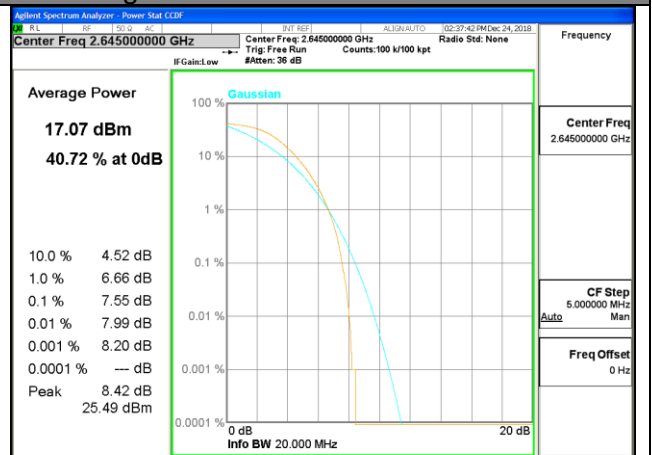

LTE band 41

LTE band41 /QPSK

Lowest Channel / 20MHz / 1 RB

Lowest Channel / 20MHz / 100 RB

Middle Channel / 20MHz / 1 RB

Middle Channel / 20MHz / 100 RB

Highest Channel / 20MHz / 1 RB

Highest Channel / 20MHz / 100 RB