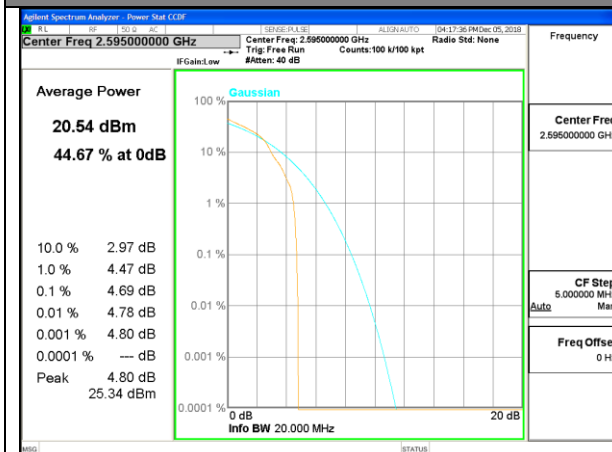

Lowest Channel / 20MHz / 100 RB

Middle Channel / 20MHz / 1 RB

Middle Channel / 20MHz / 100 RB

Highest Channel / 20MHz / 1 RB

Highest Channel / 20MHz / 100 RB

LTE band 38

LTE band 38 /QPSK

Lowest Channel / 20MHz / 1 RB

Lowest Channel / 20MHz / 100 RB

Middle Channel / 20MHz / 1 RB

Middle Channel / 20MHz / 100 RB

Highest Channel / 20MHz / 1 RB

Highest Channel / 20MHz / 100 RB

LTE band 38

LTE band 38 /16-QAM

Lowest Channel / 20MHz / 1 RB

Lowest Channel / 20MHz / 100 RB

Middle Channel / 20MHz / 1 RB

Middle Channel / 20MHz / 100 RB

Highest Channel / 20MHz / 1 RB

Highest Channel / 20MHz / 100 RB

LTE band 40
2305MHz – 2315 MHz

LTE band 40 /QPSK