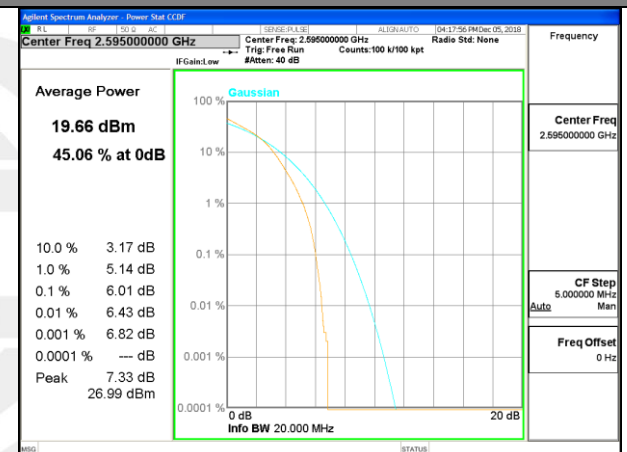

Lowest Channel / 20MHz / 100 RB

Middle Channel / 20MHz / 1 RB

Middle Channel / 20MHz / 100 RB

Highest Channel / 20MHz / 1 RB

Highest Channel / 20MHz / 100 RB

LTE band 38

LTE band 38 /QPSK

Lowest Channel / 20MHz / 1 RB

Lowest Channel / 20MHz / 100 RB

Middle Channel / 20MHz / 1 RB

Middle Channel / 20MHz / 100 RB

Highest Channel / 20MHz / 1 RB

Highest Channel / 20MHz / 100 RB

LTE band 38

LTE band 38 /16-QAM

Lowest Channel / 20MHz / 1 RB

Lowest Channel / 20MHz / 100 RB

Middle Channel / 20MHz / 1 RB

Middle Channel / 20MHz / 100 RB

Highest Channel / 20MHz / 1 RB

Highest Channel / 20MHz / 100 RB

LTE band 40
2305MHz – 2315 MHz

LTE band 40 /QPSK