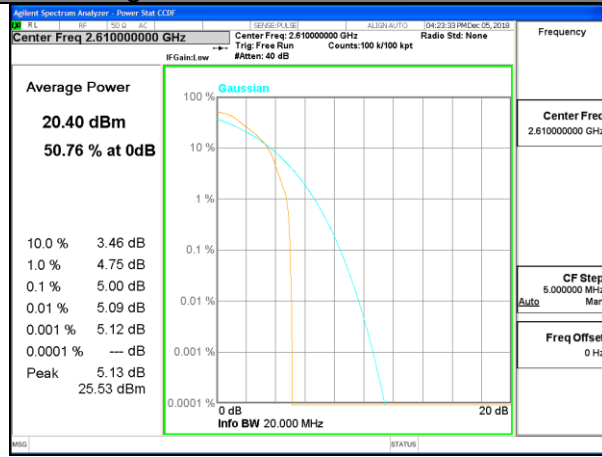

Lowest Channel / 20MHz / 100 RB

Middle Channel / 20MHz / 1 RB

Middle Channel / 20MHz / 100 RB

Highest Channel / 20MHz / 1 RB

Highest Channel / 20MHz / 100 RB

LTE band 38

LTE band 38 /QPSK

Lowest Channel / 20MHz / 1 RB

Lowest Channel / 20MHz / 100 RB

Middle Channel / 20MHz / 1 RB

Middle Channel / 20MHz / 100 RB

Highest Channel / 20MHz / 1 RB

Highest Channel / 20MHz / 100 RB

LTE band 38

LTE band 38 /16-QAM

Lowest Channel / 20MHz / 1 RB

Lowest Channel / 20MHz / 100 RB

Middle Channel / 20MHz / 1 RB

Middle Channel / 20MHz / 100 RB

Highest Channel / 20MHz / 1 RB

Highest Channel / 20MHz / 100 RB

LTE band 40
2305MHz – 2315 MHz

LTE band 40 /QPSK