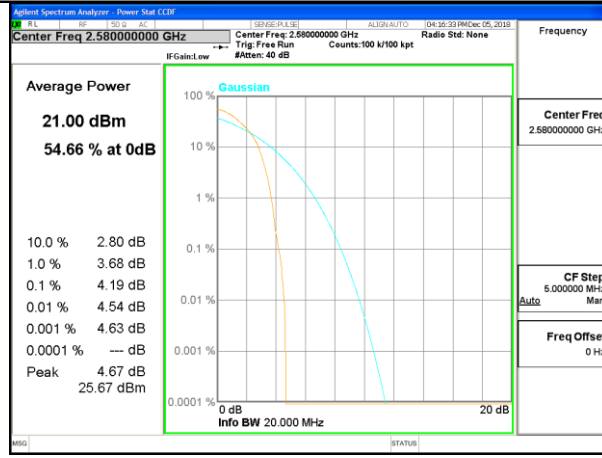

Middle Channel / 10MHz / 50 RB

Highest Channel / 10MHz / 1 RB

Highest Channel / 10MHz / 50 RB

LTE band 7

LTE band 7 /QPSK

LTE band 7

LTE band 7 /16-QAM

Lowest Channel / 20MHz / 1 RB

Lowest Channel / 20MHz / 100 RB

Middle Channel / 20MHz / 1 RB

Middle Channel / 20MHz / 100 RB

Highest Channel / 20MHz / 1 RB

Highest Channel / 20MHz / 100 RB

LTE band 38

LTE band 38 /QPSK

Lowest Channel / 20MHz / 1 RB

Lowest Channel / 20MHz / 100 RB

Middle Channel / 20MHz / 1 RB

Middle Channel / 20MHz / 100 RB

Highest Channel / 20MHz / 1 RB

Highest Channel / 20MHz / 100 RB

LTE band 38

LTE band 38 /16-QAM

Lowest Channel / 20MHz / 1 RB