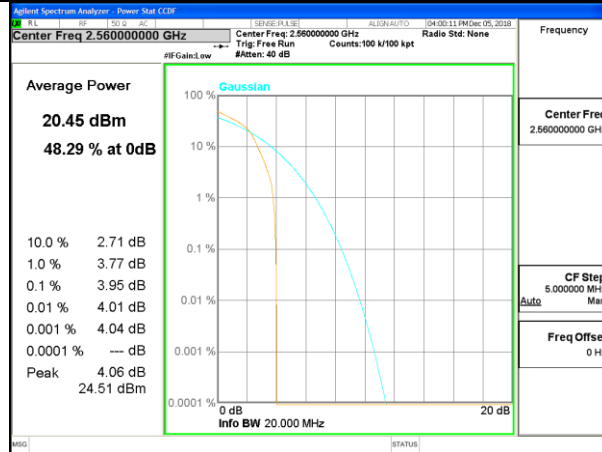

Middle Channel / 10MHz / 50 RB

Highest Channel / 10MHz / 1 RB

Highest Channel / 10MHz / 50 RB

LTE band 7

LTE band 7 /QPSK

LTE band 7

LTE band 7 /16-QAM

Lowest Channel / 20MHz / 1 RB

Lowest Channel / 20MHz / 100 RB

Middle Channel / 20MHz / 1 RB

Middle Channel / 20MHz / 100 RB

Highest Channel / 20MHz / 1 RB

Highest Channel / 20MHz / 100 RB

LTE band 38

LTE band 38 /QPSK

Lowest Channel / 20MHz / 1 RB

Lowest Channel / 20MHz / 100 RB

Middle Channel / 20MHz / 1 RB

Middle Channel / 20MHz / 100 RB

Highest Channel / 20MHz / 1 RB

Highest Channel / 20MHz / 100 RB

LTE band 38

LTE band 38 /16-QAM

Lowest Channel / 20MHz / 1 RB