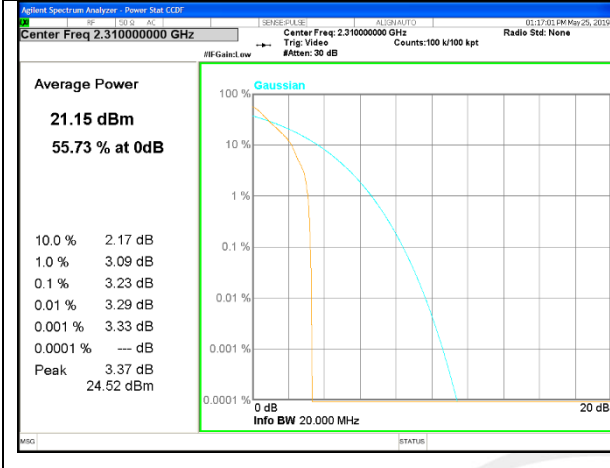

LTE band 40
2305MHz – 2315 MHz

LTE band 40 /QPSK

Middle Channel / 10MHz / 1 RB