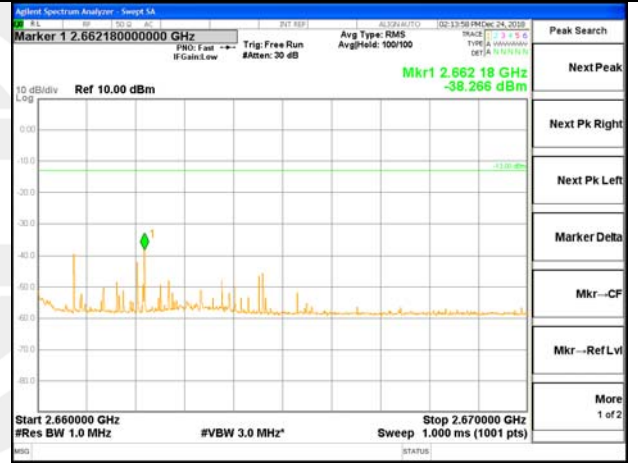

LTE BAND 41

LTE band 41 / 5MHz /16QAM Lowest Band Edge / 1 RB

LTE BAND 41

LTE band 41 / 5MHz/16QAM Highest Band Edge / 1 RB

2630-2655MHz

2655-2656MHz

2656-2660MHz

2660-2670MHz

2670-2689MHz

LTE BAND 41

LTE BAND 41

LTE band 41 / 5MHz /16QAM Highest Band Edge / Full RB

2630-2655MHz

2655-2656MHz

2656-2660MHz

2660-2670MHz