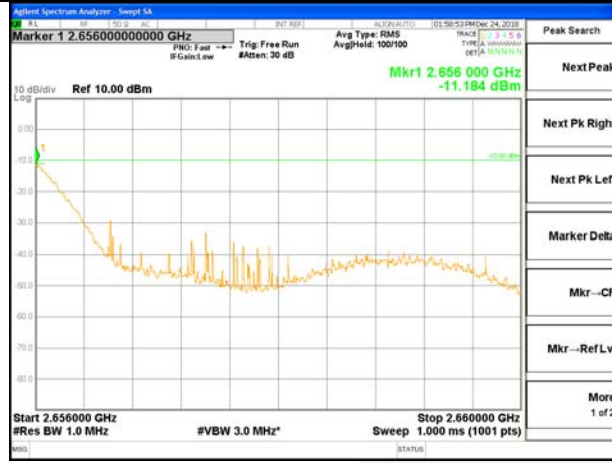

LTE BAND 41

LTE band 41 / 5MHz /16QAM Lowest Band Edge / 1 RB

LTE BAND 41

LTE band 41 / 5MHz/16QAM Highest Band Edge / 1 RB

2630-2655MHz

2655-2656MHz

2656-2660MHz

2660-2670MHz

2670-2689MHz

LTE BAND 41

LTE BAND 41

LTE band 41 / 5MHz /16QAM Highest Band Edge / Full RB

2630-2655MHz

2655-2656MHz

2656-2660MHz

2660-2670MHz