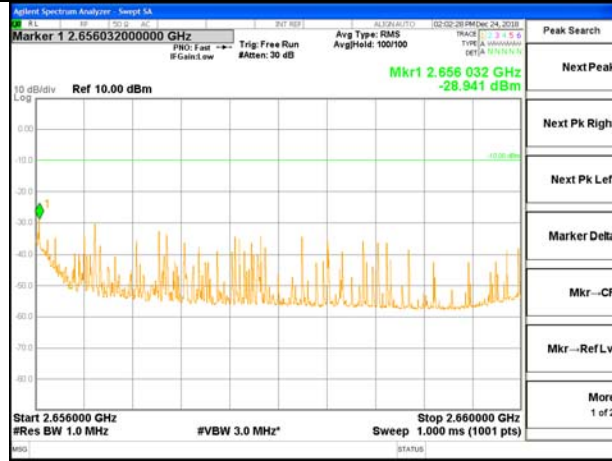

2656-2660MHz