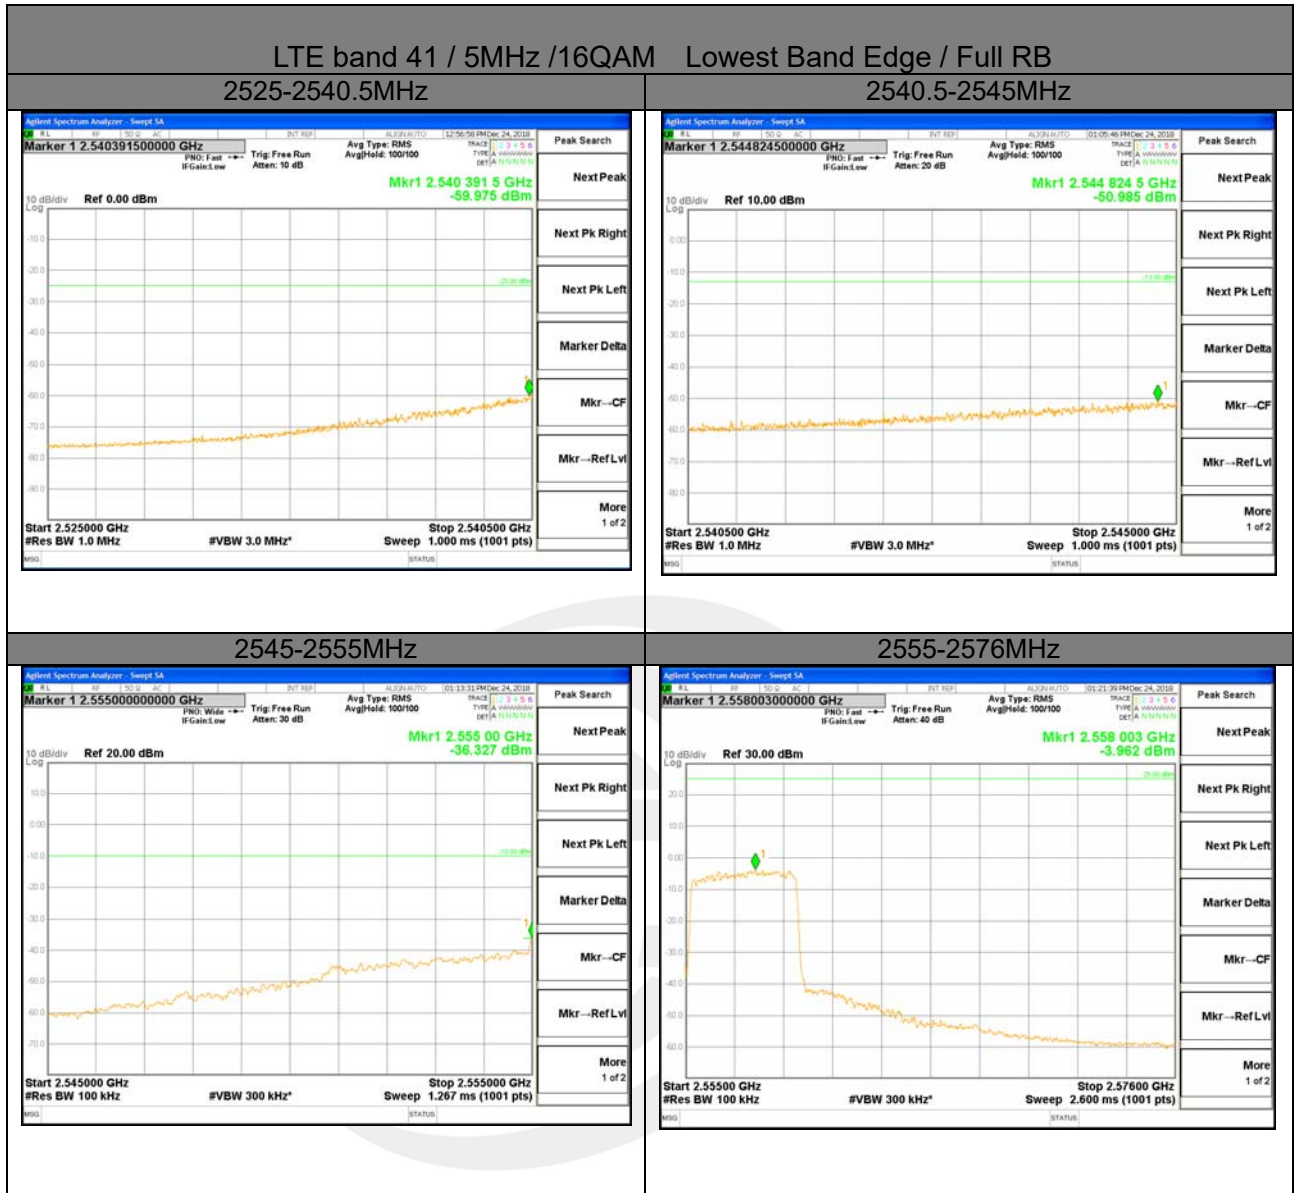

LTE BAND 41

LTE band 41 / 5MHz /16QAM Lowest Band Edge / 1 RB

LTE BAND 41

LTE band 41 / 5MHz/16QAM Highest Band Edge / 1 RB

2630-2655MHz

2655-2656MHz

2656-2660MHz

2660-2670MHz

2670-2689MHz

LTE BAND 41

LTE BAND 41

LTE band 41 / 5MHz /16QAM Highest Band Edge / Full RB

2630-2655MHz

2655-2656MHz

2656-2660MHz

2660-2670MHz

2670-2689MHz

LTE band 41

LTE band 41 / 10MHz /QPSK Lowest Band Edge / 1 RB

LTE band 41

LTE band 41 / 10MHz /QPSK Highest Band Edge / 1 RB

2630-2655MHz

2655-2656MHz

2656-2660MHz

2660-2670MHz

2670-2689MHz

LTE band 41

LTE band 41 / 10MHz /QPSK Lowest Band Edge / Full RB

LTE band 41

LTE band 41/ 10MHz /QPSK Highest Band Edge / Full RB

2630-2655MHz

2655-2656MHz