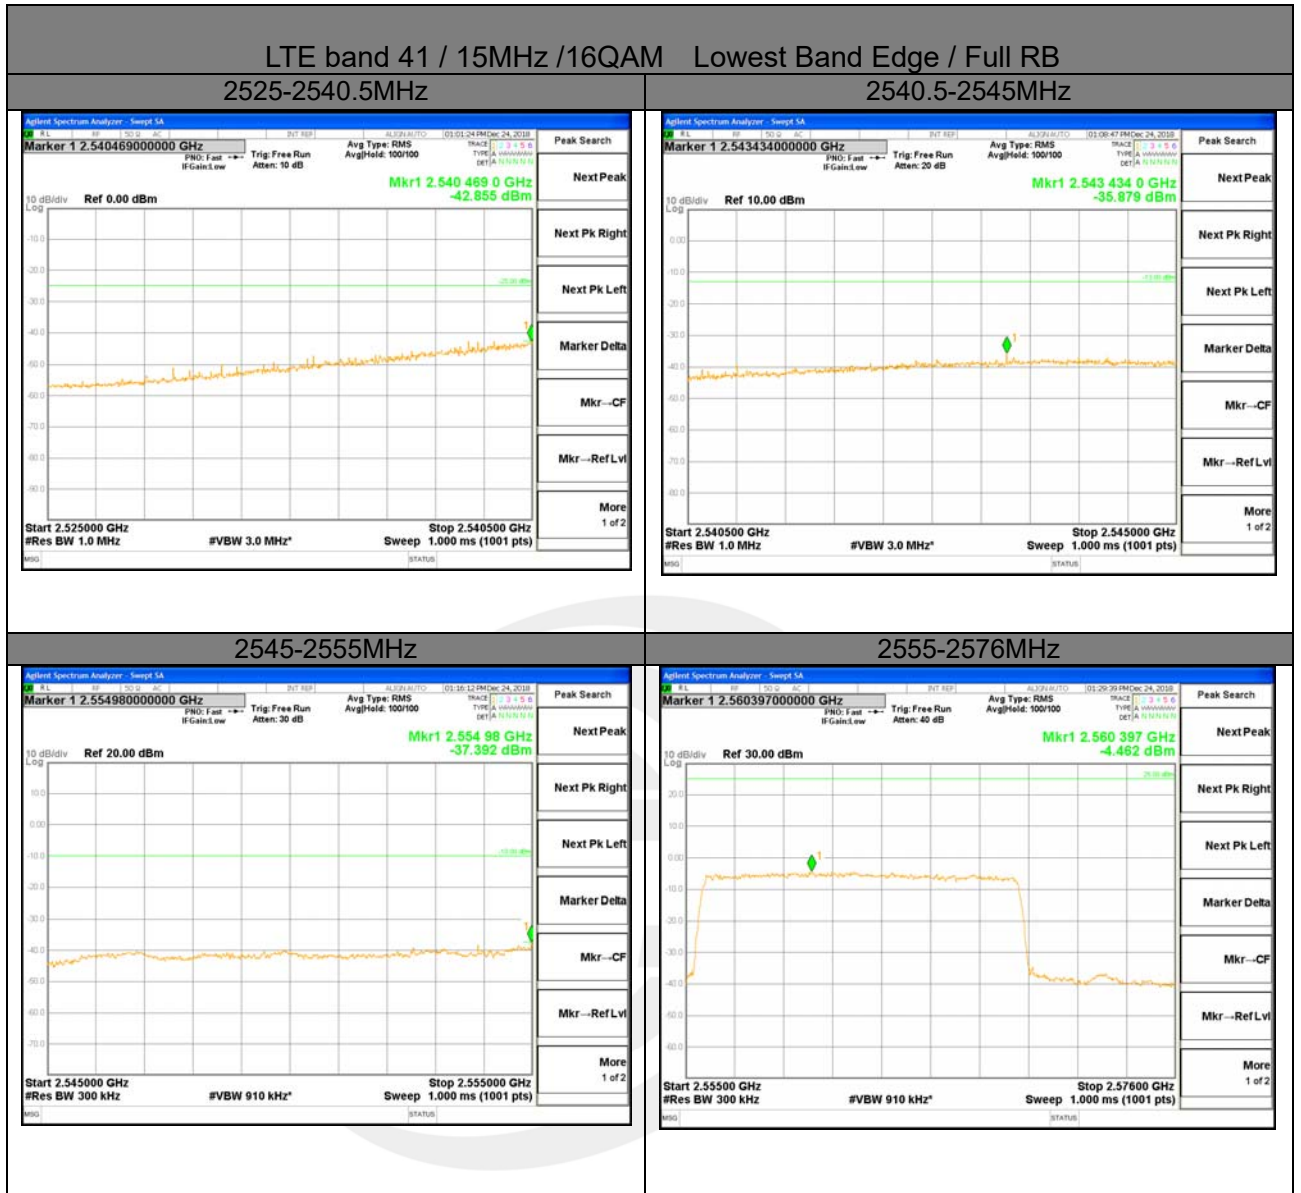

LTE band 41 / 15MHz /QPSK Highest Band Edge / Full RB

2630-2655MHz

2655-2656MHz

2656-2660MHz

2660-2670MHz

2670-2689MHz

LTE BAND 41

LTE band 41 / 15MHz /16QAM Lowest Band Edge / 1 RB

LTE BAND 41

LTE band 41 / 15MHz /16QAM Highest Band Edge / 1 RB

2630-2655MHz

2655-2656MHz

2656-2660MHz

2660-2670MHz

2670-2689MHz

LTE BAND 41

LTE BAND 41

LTE band 41 / 15MHz /16QAM Highest Band Edge / Full RB

2630-2655MHz

2655-2656MHz

2656-2660MHz

2660-2670MHz

2670-2689MHz

LTE band 41

LTE band 41 / 20MHz /QPSK Lowest Band Edge / 1 RB

LTE band 41

LTE band 41 / 20MHz /QPSK    Highest Band Edge / 1 RB

LTE band 41

LTE band 41 / 20MHz /QPSK Lowest Band Edge / Full RB

LTE band 41

LTE band 41 / 20MHz /QPSK Highest Band Edge / Full RB