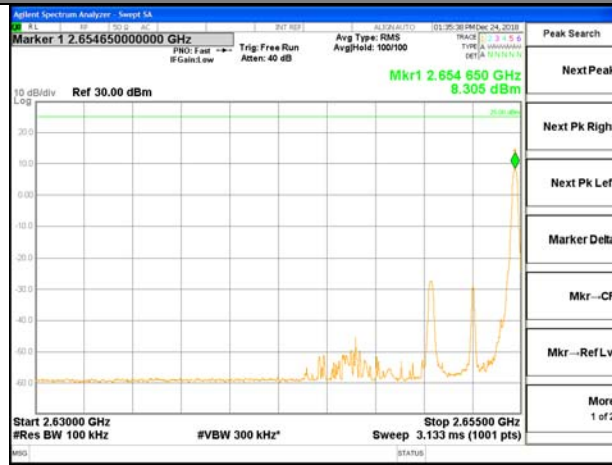

LTE BAND 41

LTE band 41 / 5MHz /16QAM Lowest Band Edge / 1 RB

LTE BAND 41

LTE band 41 / 5MHz/16QAM Highest Band Edge / 1 RB

2630-2655MHz

2655-2656MHz

2656-2660MHz

2660-2670MHz

2670-2689MHz

LTE BAND 41

LTE BAND 41

LTE band 41 / 5MHz /16QAM Highest Band Edge / Full RB

2630-2655MHz

2655-2656MHz

2656-2660MHz

2660-2670MHz