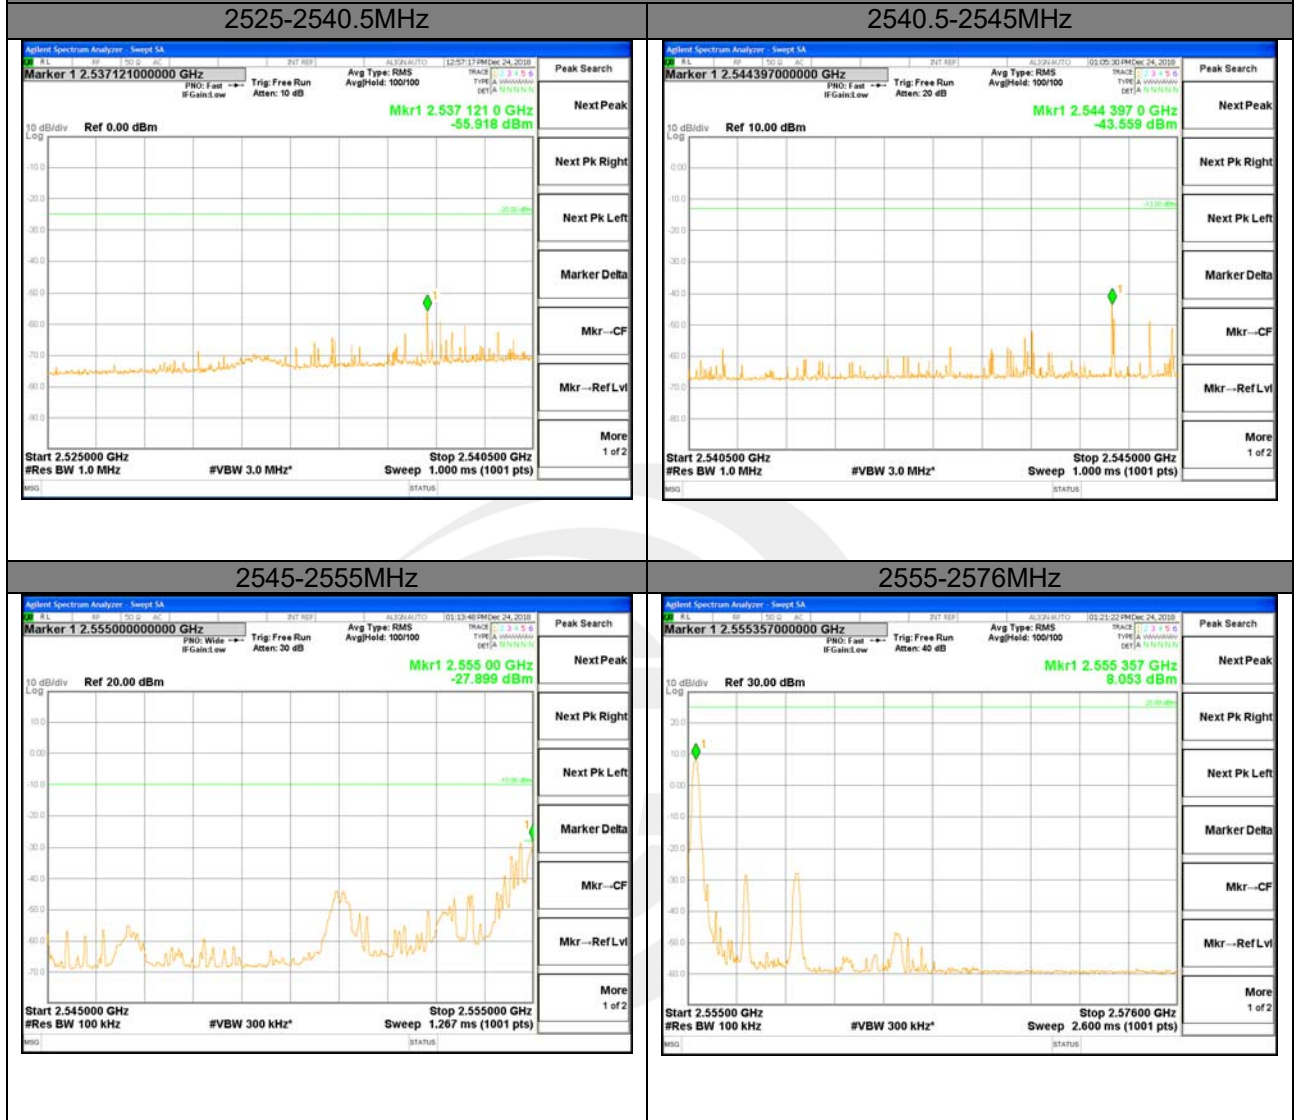

LTE BAND 41

LTE band 41 / 5MHz /16QAM Lowest Band Edge / 1 RB

LTE BAND 41

LTE band 41 / 5MHz/16QAM Highest Band Edge / 1 RB

2630-2655MHz

2655-2656MHz

2656-2660MHz

2660-2670MHz

2670-2689MHz

LTE BAND 41

LTE BAND 41

LTE band 41 / 5MHz /16QAM Highest Band Edge / Full RB

2630-2655MHz

2655-2656MHz

2656-2660MHz

2660-2670MHz

2670-2689MHz

LTE band 41

LTE band 41 / 10MHz /QPSK Lowest Band Edge / 1 RB

LTE band 41

LTE band 41 / 10MHz /QPSK Highest Band Edge / 1 RB

2630-2655MHz

2655-2656MHz

2656-2660MHz

2660-2670MHz

2670-2689MHz

LTE band 41

LTE band 41 / 10MHz /QPSK Lowest Band Edge / Full RB

LTE band 41

LTE band 41/ 10MHz /QPSK Highest Band Edge / Full RB

2630-2655MHz

2655-2656MHz