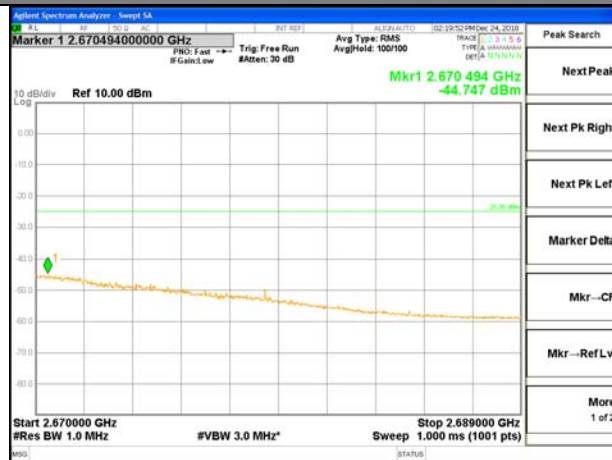

LTE BAND 41

LTE band 41 / 15MHz /16QAM Highest Band Edge / 1 RB

2630-2655MHz

2655-2656MHz

2656-2660MHz

2660-2670MHz

2670-2689MHz

LTE BAND 41

LTE BAND 41

LTE band 41 / 15MHz /16QAM Highest Band Edge / Full RB

2630-2655MHz

2655-2656MHz

2656-2660MHz

2660-2670MHz

2670-2689MHz

LTE band 41

LTE band 41 / 20MHz /QPSK Lowest Band Edge / 1 RB

LTE band 41

LTE band 41 / 20MHz /QPSK    Highest Band Edge / 1 RB

LTE band 41

LTE band 41 / 20MHz /QPSK Lowest Band Edge / Full RB

LTE band 41

LTE band 41 / 20MHz /QPSK Highest Band Edge / Full RB