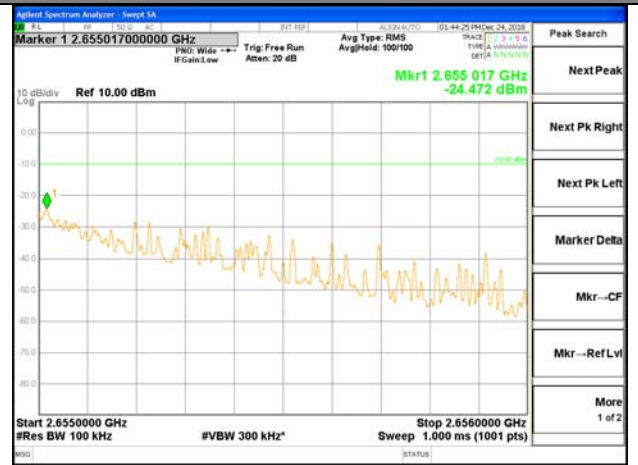

LTE BAND 41

LTE band 41 / 5MHz /16QAM Lowest Band Edge / 1 RB

LTE BAND 41

LTE band 41 / 5MHz/16QAM Highest Band Edge / 1 RB

2630-2655MHz

2655-2656MHz

2656-2660MHz

2660-2670MHz

2670-2689MHz

LTE BAND 41

LTE BAND 41

LTE band 41 / 5MHz /16QAM Highest Band Edge / Full RB

2630-2655MHz

2655-2656MHz

2656-2660MHz

2660-2670MHz