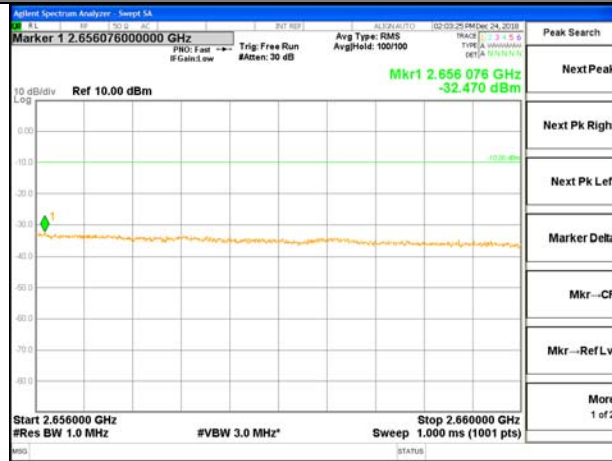

LTE BAND 41

LTE band 41 / 15MHz /16QAM Highest Band Edge / Full RB

2630-2655MHz

2655-2656MHz

2656-2660MHz

2660-2670MHz

2670-2689MHz

LTE band 41

LTE band 41 / 20MHz /QPSK Lowest Band Edge / 1 RB

LTE band 41

LTE band 41 / 20MHz /QPSK    Highest Band Edge / 1 RB

LTE band 41

LTE band 41 / 20MHz /QPSK Lowest Band Edge / Full RB

LTE band 41

LTE band 41 / 20MHz /QPSK Highest Band Edge / Full RB

2630-2655MHz

2655-2656MHz

2656-2660MHz

2660-2670MHz

2670-2689MHz

LTE BAND 41

LTE band 41 / 20MHz /16QAM Lowest Band Edge / 1 RB

LTE BAND 41