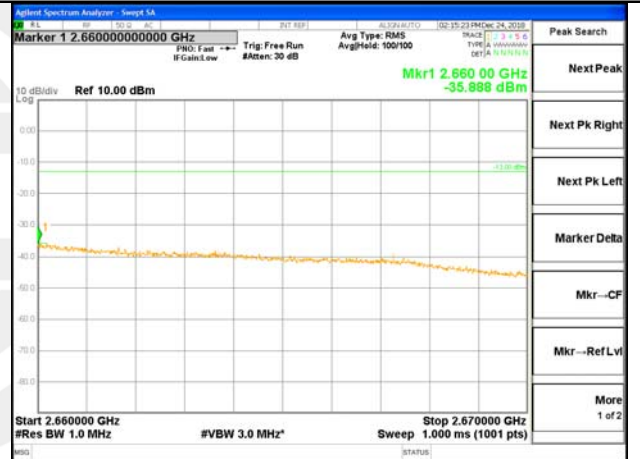

LTE BAND 41

LTE band 41 / 15MHz /16QAM Highest Band Edge / 1 RB

2630-2655MHz

2655-2656MHz

2656-2660MHz

2660-2670MHz

2670-2689MHz

LTE BAND 41

LTE BAND 41

LTE band 41 / 15MHz /16QAM Highest Band Edge / Full RB

2630-2655MHz

2655-2656MHz

2656-2660MHz

2660-2670MHz

2670-2689MHz

LTE band 41

LTE band 41 / 20MHz /QPSK Lowest Band Edge / 1 RB

LTE band 41

LTE band 41 / 20MHz /QPSK    Highest Band Edge / 1 RB

LTE band 41

LTE band 41 / 20MHz /QPSK Lowest Band Edge / Full RB

LTE band 41

LTE band 41 / 20MHz /QPSK Highest Band Edge / Full RB