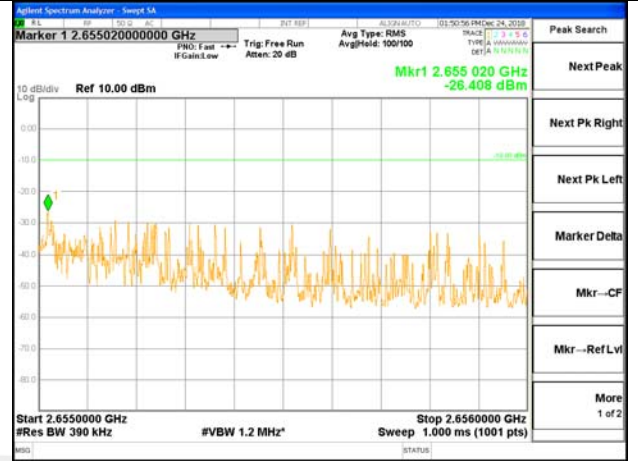

2655-2656MHz

2656-2660MHz

2660-2670MHz

2670-2689MHz

LTE band 41

LTE band 41 / 15MHz /QPSK Lowest Band Edge / 1 RB

LTE band 41

LTE band 41 / 15MHz /QPSK Highest Band Edge / 1 RB

2630-2655MHz

2655-2656MHz

2656-2660MHz

2660-2670MHz

2670-2689MHz

LTE band 41

LTE band 41 / 15MHz /QPSK Lowest Band Edge / Full RB

LTE band 41