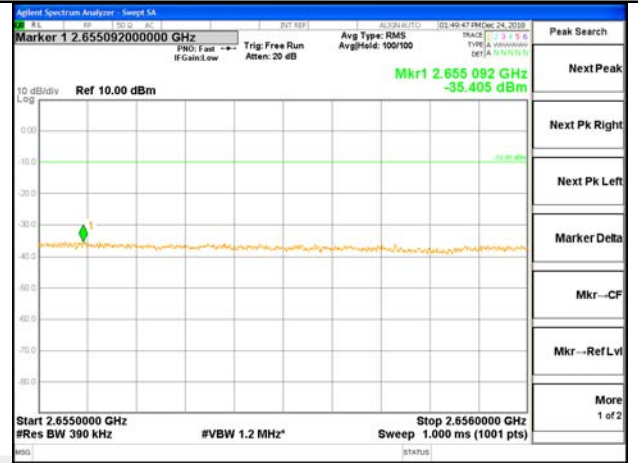

LTE BAND 41

LTE band 41 / 15MHz /16QAM Highest Band Edge / Full RB

2630-2655MHz

2655-2656MHz

2656-2660MHz

2660-2670MHz

2670-2689MHz

LTE band 41

LTE band 41 / 20MHz /QPSK Lowest Band Edge / 1 RB

LTE band 41

LTE band 41 / 20MHz /QPSK    Highest Band Edge / 1 RB

LTE band 41

LTE band 41 / 20MHz /QPSK Lowest Band Edge / Full RB

LTE band 41

LTE band 41 / 20MHz /QPSK Highest Band Edge / Full RB

2630-2655MHz

2655-2656MHz

2656-2660MHz

2660-2670MHz

2670-2689MHz

LTE BAND 41

LTE band 41 / 20MHz /16QAM Lowest Band Edge / 1 RB

LTE BAND 41