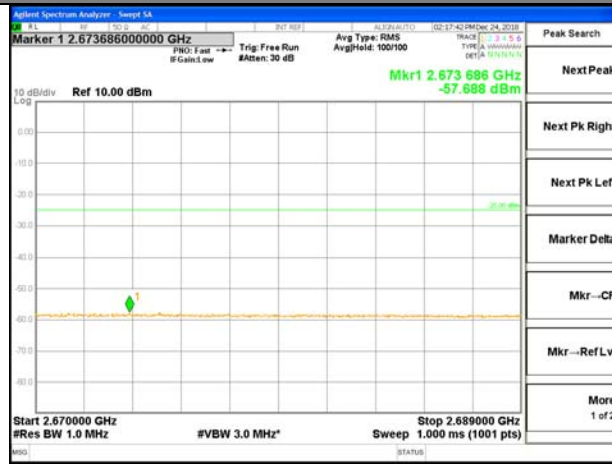

LTE BAND 41

LTE band 41 / 5MHz /16QAM Lowest Band Edge / 1 RB

LTE BAND 41

LTE band 41 / 5MHz/16QAM Highest Band Edge / 1 RB

2630-2655MHz

2655-2656MHz

2656-2660MHz

2660-2670MHz

2670-2689MHz

LTE BAND 41

LTE BAND 41

LTE band 41 / 5MHz /16QAM Highest Band Edge / Full RB

2630-2655MHz

2655-2656MHz

2656-2660MHz

2660-2670MHz