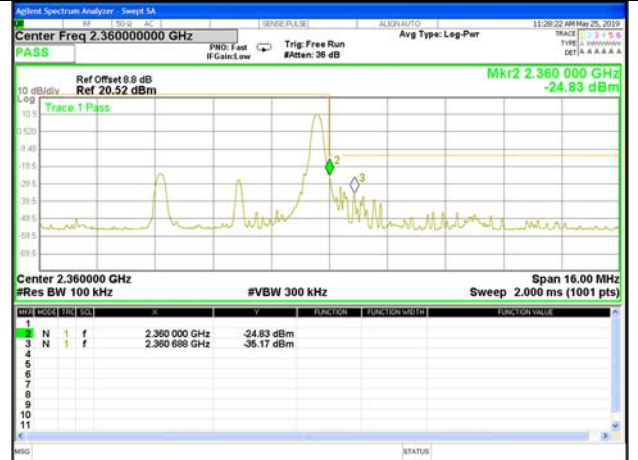

LTE band 40
2350MHz-2360MHz:

LTE Band 40 / 5MHz / QPSK

Lowest Band Edge / 1 RB

Highest Band Edge / 1 RB

Lowest Band Edge / Full RB

Highest Band Edge / Full RB

LTE band 40

LTE Band 40 / 5MHz / 16QAM

Lowest Band Edge / 1 RB

Highest Band Edge / 1 RB

Lowest Band Edge / Full RB

Highest Band Edge / Full RB

LTE band 40

LTE Band 40 / 10MHz / QPSK

Lowest Band Edge / 1 RB

Highest Band Edge / 1 RB