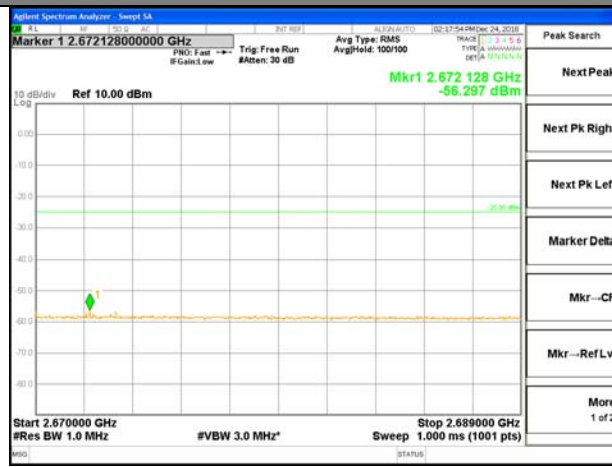

Lowest Band Edge / 1 RB

Highest Band Edge / 1 RB

Lowest Band Edge / Full RB

Highest Band Edge / Full RB

LTE band 40

LTE Band 40 / 10MHz / QPSK

Lowest Band Edge / 1 RB

Highest Band Edge / 1 RB

Lowest Band Edge / Full RB

Highest Band Edge / Full RB

LTE band 40

LTE Band 40 / 10MHz / 16QAM

Lowest Band Edge / 1 RB

Highest Band Edge / 1 RB

Lowest Band Edge / Full RB

Highest Band Edge / Full RB

LTE band 41

LTE band 41 / 5MHz /QPSK Lowest Band Edge / 1 RB

LTE band 41

LTE band 41 / 5MHz /QPSK Highest Band Edge / 1 RB

2630-2655MHz

2655-2656MHz

2656-2660MHz

2660-2670MHz

2670-2689MHz

LTE band 41

LTE band 41 / 5MHz /QPSK Lowest Band Edge / Full RB

LTE band 41

LTE band 41 / 5MHz /QPSK Highest Band Edge / Full RB