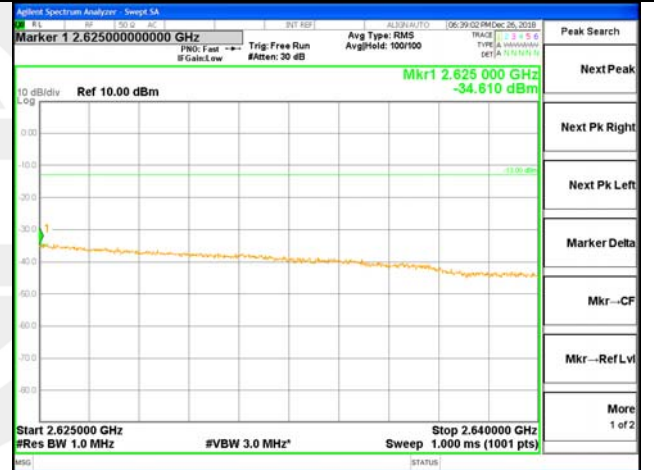

2569-2570MHz

2570-2590MHz

LTE BAND 38

LTE band 38 / 20MHz / 16QAM Highest Band Edge / 1 RB

LTE BAND 38

LTE band 38 / 20MHz / 16QAM Lowest Band Edge / Full RB
2545-2550MHz 2550-2565MHz

2565-2569MHz 2569-2570MHz

2570-2590MHz

LTE BAND 38

LTE band 38 / 20MHz / 16QAM Highest Band Edge / Full RB

2600-2620MHz

2620-2621MHz

2621-2625MHz

2625-2640MHz

2640-2656MHz

LTE band 40
2305MHz-2315MHz:

LTE Band 40 / 5MHz / QPSK

Lowest Band Edge / 1 RB

Highest Band Edge / 1 RB

Lowest Band Edge / Full RB

Highest Band Edge / Full RB

LTE band 40

LTE Band 40 / 5MHz / 16QAM

Lowest Band Edge / 1 RB

Highest Band Edge / 1 RB

Lowest Band Edge / Full RB

Highest Band Edge / Full RB

LTE band 40

LTE Band 40 / 10MHz / QPSK

Lowest Band Edge / 1 RB

Highest Band Edge / 1 RB