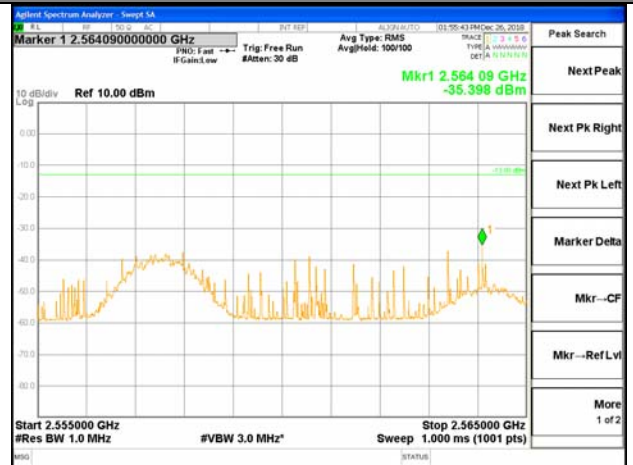

LTE band 38 / 15MHz /QPSK Highest Band Edge / 1 RB

LTE BAND 38

LTE BAND 38

LTE band 38 / 15MHz /QPSK Highest Band Edge / Full RB

2600-2620MHz

2620-2621MHz

2621-2625MHz

2625-2640MHz

2640-2656MHz

LTE BAND 38

LTE band 38 / 15MHz /16QAM Lowest Band Edge / 1 RB

2545-2550MHz

2550-2565MHz

2565-2569MHz

2569-2570MHz

2570-2590MHz

LTE BAND 38

LTE band 38 / 15MHz /16QAM Highest Band Edge / 1 RB

LTE BAND 38

LTE BAND 38

LTE band 38 / 15MHz / 16QAM Highest Band Edge / Full RB

2600-2620MHz

2620-2621MHz

2621-2625MHz

2625-2640MHz

2640-2656MHz

LTE BAND 38

LTE band 38 / 20MHz / QPSK Lowest Band Edge / 1 RB

2545-2550MHz

2550-2565MHz

2565-2569MHz

2569-2570MHz