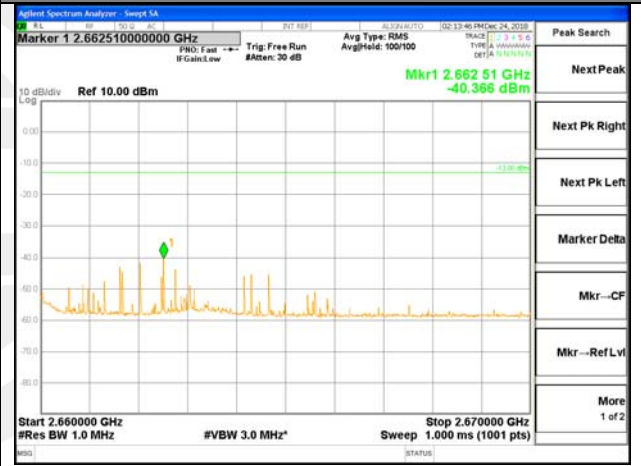

Lowest Band Edge / Full RB

Highest Band Edge / Full RB

LTE band 40

LTE Band 40 / 10MHz / 16QAM

Lowest Band Edge / 1 RB

Highest Band Edge / 1 RB

Lowest Band Edge / Full RB

Highest Band Edge / Full RB

LTE band 41

LTE band 41 / 5MHz /QPSK Lowest Band Edge / 1 RB

LTE band 41

LTE band 41 / 5MHz /QPSK Highest Band Edge / 1 RB

2630-2655MHz

2655-2656MHz

2656-2660MHz

2660-2670MHz

2670-2689MHz

LTE band 41

LTE band 41 / 5MHz /QPSK Lowest Band Edge / Full RB

LTE band 41

LTE band 41 / 5MHz /QPSK Highest Band Edge / Full RB