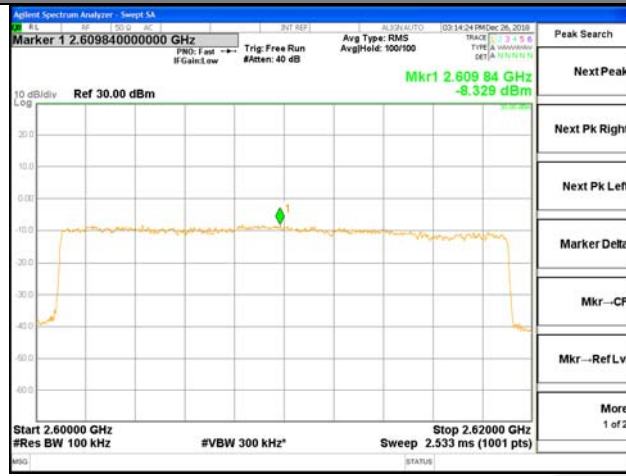

2569-2570MHz

2570-2590MHz

LTE BAND 38

LTE band 38 / 20MHz / 16QAM Highest Band Edge / 1 RB

LTE BAND 38

LTE band 38 / 20MHz / 16QAM Lowest Band Edge / Full RB
2545-2550MHz 2550-2565MHz

2565-2569MHz 2569-2570MHz

2570-2590MHz

LTE BAND 38

LTE band 38 / 20MHz / 16QAM Highest Band Edge / Full RB

2600-2620MHz

2620-2621MHz

2621-2625MHz

2625-2640MHz

2640-2656MHz

LTE band 40
2305MHz-2315MHz:

LTE Band 40 / 5MHz / QPSK

Lowest Band Edge / 1 RB

Highest Band Edge / 1 RB

Lowest Band Edge / Full RB

Highest Band Edge / Full RB

LTE band 40

LTE Band 40 / 5MHz / 16QAM