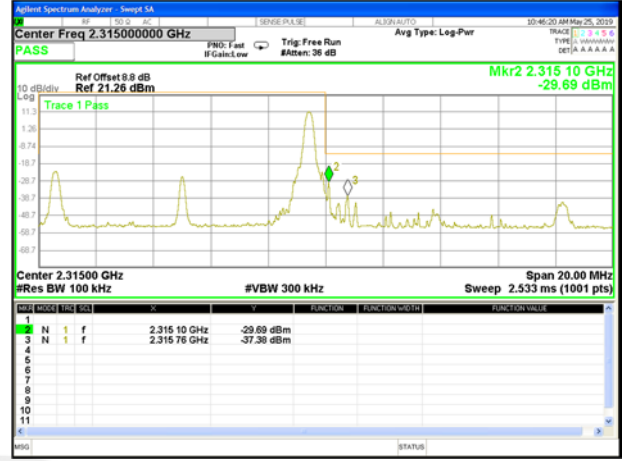

LTE band 40
2305MHz-2315MHz:

LTE Band 40 / 5MHz / QPSK

Lowest Band Edge / 1 RB

Highest Band Edge / 1 RB

Lowest Band Edge / Full RB

Highest Band Edge / Full RB

LTE band 40

LTE Band 40 / 5MHz / 16QAM

Lowest Band Edge / 1 RB

Highest Band Edge / 1 RB

Lowest Band Edge / Full RB

Highest Band Edge / Full RB

LTE band 40

LTE Band 40 / 10MHz / QPSK

Lowest Band Edge / 1 RB

Highest Band Edge / 1 RB

Lowest Band Edge / Full RB

Highest Band Edge / Full RB

LTE band 40

LTE Band 40 / 10MHz / 16QAM

Lowest Band Edge / 1 RB

Highest Band Edge / 1 RB

Lowest Band Edge / Full RB

Highest Band Edge / Full RB