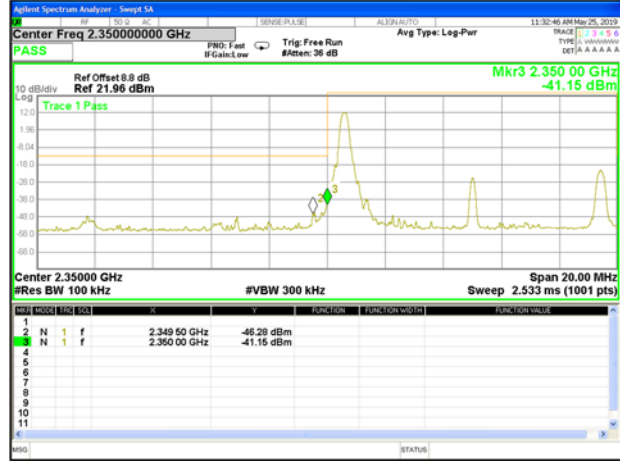

LTE band 40
2350MHz-2360MHz:

LTE Band 40 / 5MHz / QPSK

Lowest Band Edge / 1 RB

Highest Band Edge / 1 RB

Lowest Band Edge / Full RB

Highest Band Edge / Full RB

LTE band 40

LTE Band 40 / 5MHz / 16QAM

Lowest Band Edge / 1 RB

Highest Band Edge / 1 RB

Lowest Band Edge / Full RB

Highest Band Edge / Full RB

LTE band 40

LTE Band 40 / 10MHz / QPSK

Lowest Band Edge / 1 RB

Highest Band Edge / 1 RB

Lowest Band Edge / Full RB

Highest Band Edge / Full RB

LTE band 40

LTE Band 40 / 10MHz / 16QAM

Lowest Band Edge / 1 RB

Highest Band Edge / 1 RB

Lowest Band Edge / Full RB

Highest Band Edge / Full RB