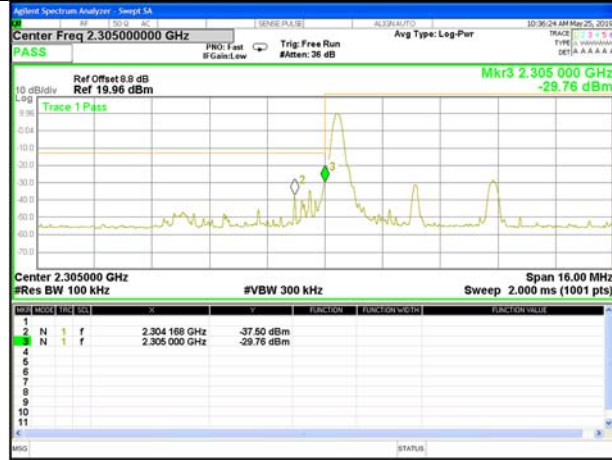

2570-2590MHz

LTE BAND 38

LTE band 38 / 20MHz / 16QAM Highest Band Edge / Full RB

2600-2620MHz

2620-2621MHz

2621-2625MHz

2625-2640MHz

2640-2656MHz

LTE band 40
2305MHz-2315MHz:

LTE Band 40 / 5MHz / QPSK

Lowest Band Edge / 1 RB

Highest Band Edge / 1 RB

Lowest Band Edge / Full RB

Highest Band Edge / Full RB

LTE band 40

LTE Band 40 / 5MHz / 16QAM

Lowest Band Edge / 1 RB

Highest Band Edge / 1 RB

Lowest Band Edge / Full RB

Highest Band Edge / Full RB

LTE band 40

LTE Band 40 / 10MHz / QPSK

Lowest Band Edge / 1 RB

Highest Band Edge / 1 RB