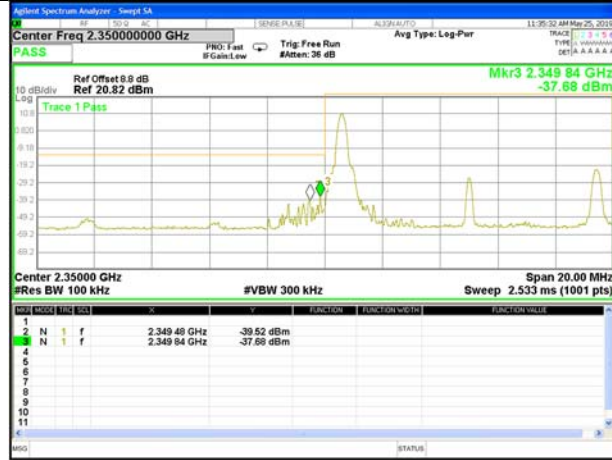

Lowest Band Edge / 1 RB

Highest Band Edge / 1 RB

Lowest Band Edge / Full RB

Highest Band Edge / Full RB

LTE band 40

LTE Band 40 / 10MHz / QPSK

Lowest Band Edge / 1 RB

Highest Band Edge / 1 RB

Lowest Band Edge / Full RB

Highest Band Edge / Full RB

LTE band 40

LTE Band 40 / 10MHz / 16QAM

Lowest Band Edge / 1 RB

Highest Band Edge / 1 RB

Lowest Band Edge / Full RB

Highest Band Edge / Full RB

LTE band 41

LTE band 41 / 5MHz /QPSK Lowest Band Edge / 1 RB

LTE band 41

LTE band 41 / 5MHz /QPSK Highest Band Edge / 1 RB

2630-2655MHz

2655-2656MHz

2656-2660MHz

2660-2670MHz