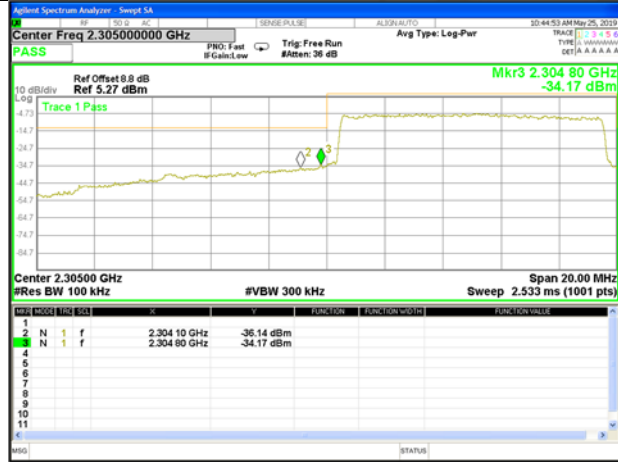

LTE band 40
2305MHz-2315MHz:

LTE Band 40 / 5MHz / QPSK

Lowest Band Edge / 1 RB

Highest Band Edge / 1 RB

Lowest Band Edge / Full RB

Highest Band Edge / Full RB

LTE band 40

LTE Band 40 / 5MHz / 16QAM

Lowest Band Edge / 1 RB

Highest Band Edge / 1 RB

Lowest Band Edge / Full RB

Highest Band Edge / Full RB

LTE band 40

LTE Band 40 / 10MHz / QPSK

Lowest Band Edge / 1 RB

Highest Band Edge / 1 RB

Lowest Band Edge / Full RB

Highest Band Edge / Full RB

LTE band 40

LTE Band 40 / 10MHz / 16QAM

Lowest Band Edge / 1 RB

Highest Band Edge / 1 RB

Lowest Band Edge / Full RB

Highest Band Edge / Full RB