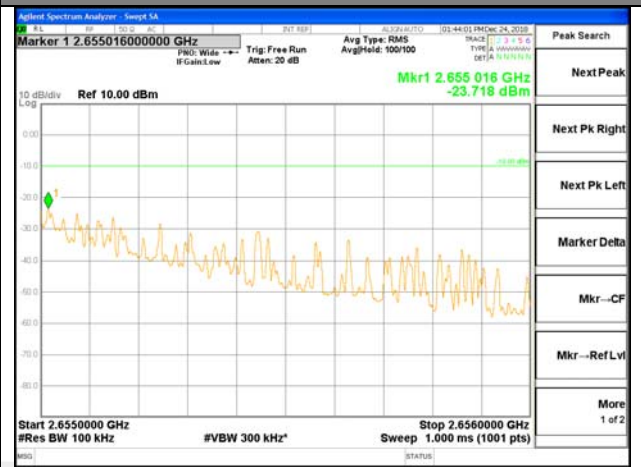

Lowest Band Edge / Full RB

Highest Band Edge / Full RB

LTE band 40

LTE Band 40 / 10MHz / 16QAM

Lowest Band Edge / 1 RB

Highest Band Edge / 1 RB

Lowest Band Edge / Full RB

Highest Band Edge / Full RB

LTE band 41

LTE band 41 / 5MHz /QPSK Lowest Band Edge / 1 RB

LTE band 41

LTE band 41 / 5MHz /QPSK Highest Band Edge / 1 RB

2630-2655MHz

2655-2656MHz

2656-2660MHz

2660-2670MHz

2670-2689MHz

LTE band 41

LTE band 41 / 5MHz /QPSK Lowest Band Edge / Full RB

LTE band 41

LTE band 41 / 5MHz /QPSK Highest Band Edge / Full RB