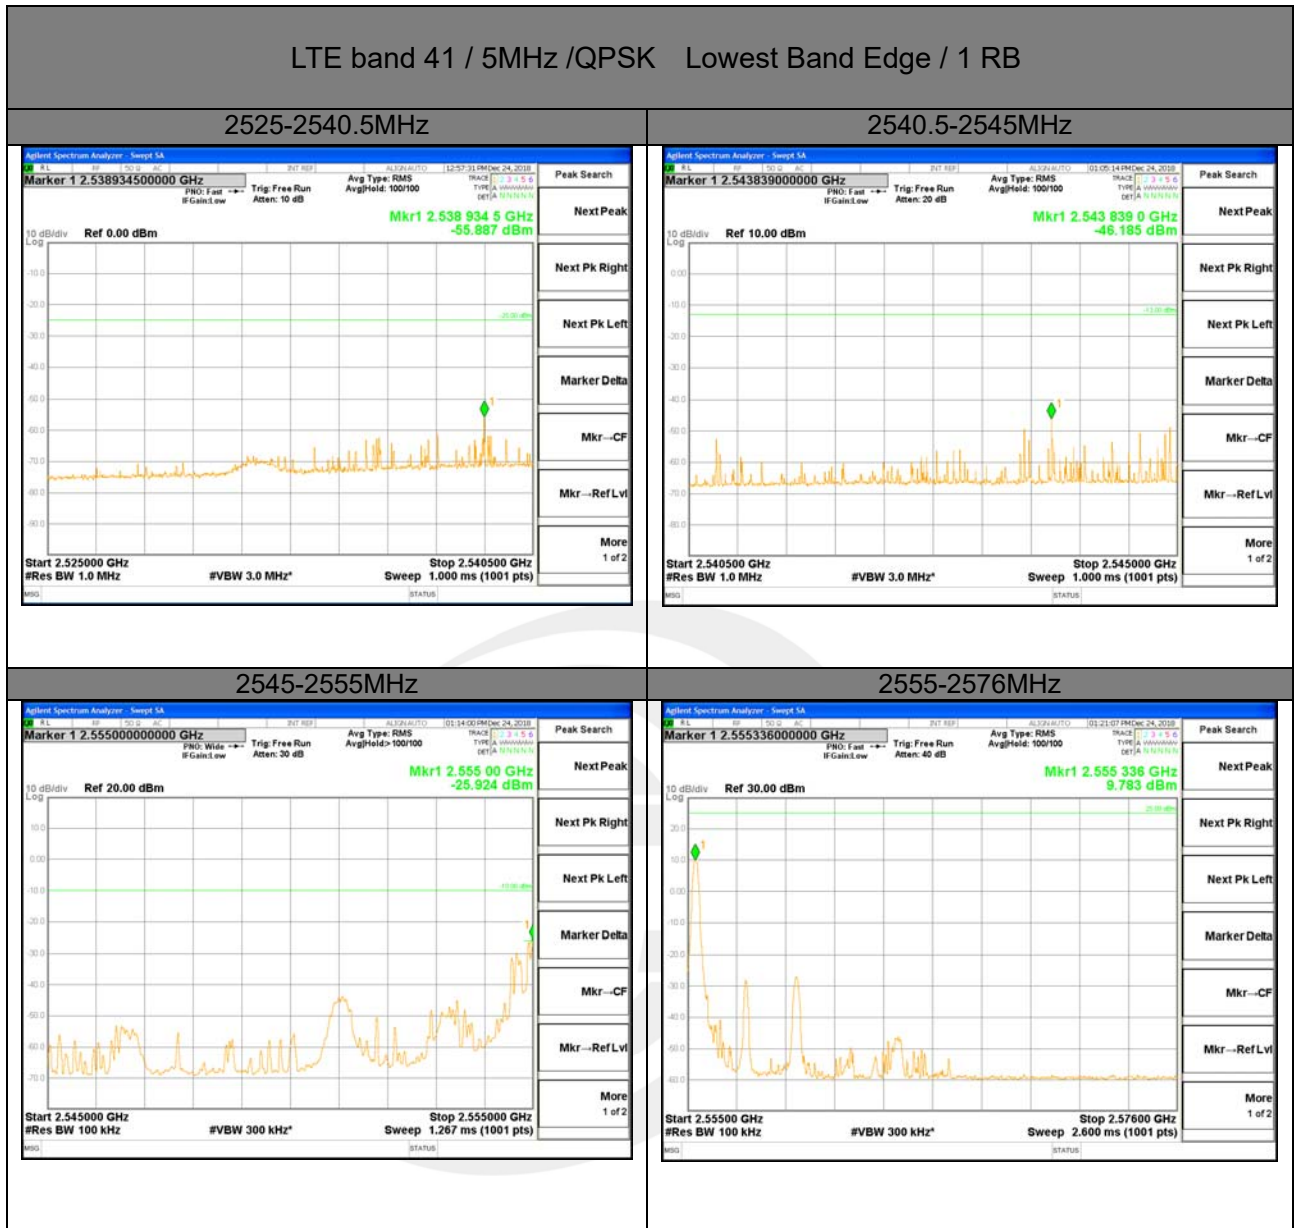

Lowest Band Edge / 1 RB

Highest Band Edge / 1 RB

Lowest Band Edge / Full RB

Highest Band Edge / Full RB

LTE band 40

LTE Band 40 / 10MHz / QPSK

Lowest Band Edge / 1 RB

Highest Band Edge / 1 RB

Lowest Band Edge / Full RB

Highest Band Edge / Full RB

LTE band 40

LTE Band 40 / 10MHz / 16QAM

Lowest Band Edge / 1 RB

Highest Band Edge / 1 RB

Lowest Band Edge / Full RB

Highest Band Edge / Full RB

LTE band 41

LTE band 41 / 5MHz /QPSK Lowest Band Edge / 1 RB

LTE band 41

LTE band 41 / 5MHz /QPSK Highest Band Edge / 1 RB

2630-2655MHz

2655-2656MHz

2656-2660MHz

2660-2670MHz

2670-2689MHz

LTE band 41

LTE band 41 / 5MHz /QPSK Lowest Band Edge / Full RB

LTE band 41

LTE band 41 / 5MHz /QPSK Highest Band Edge / Full RB