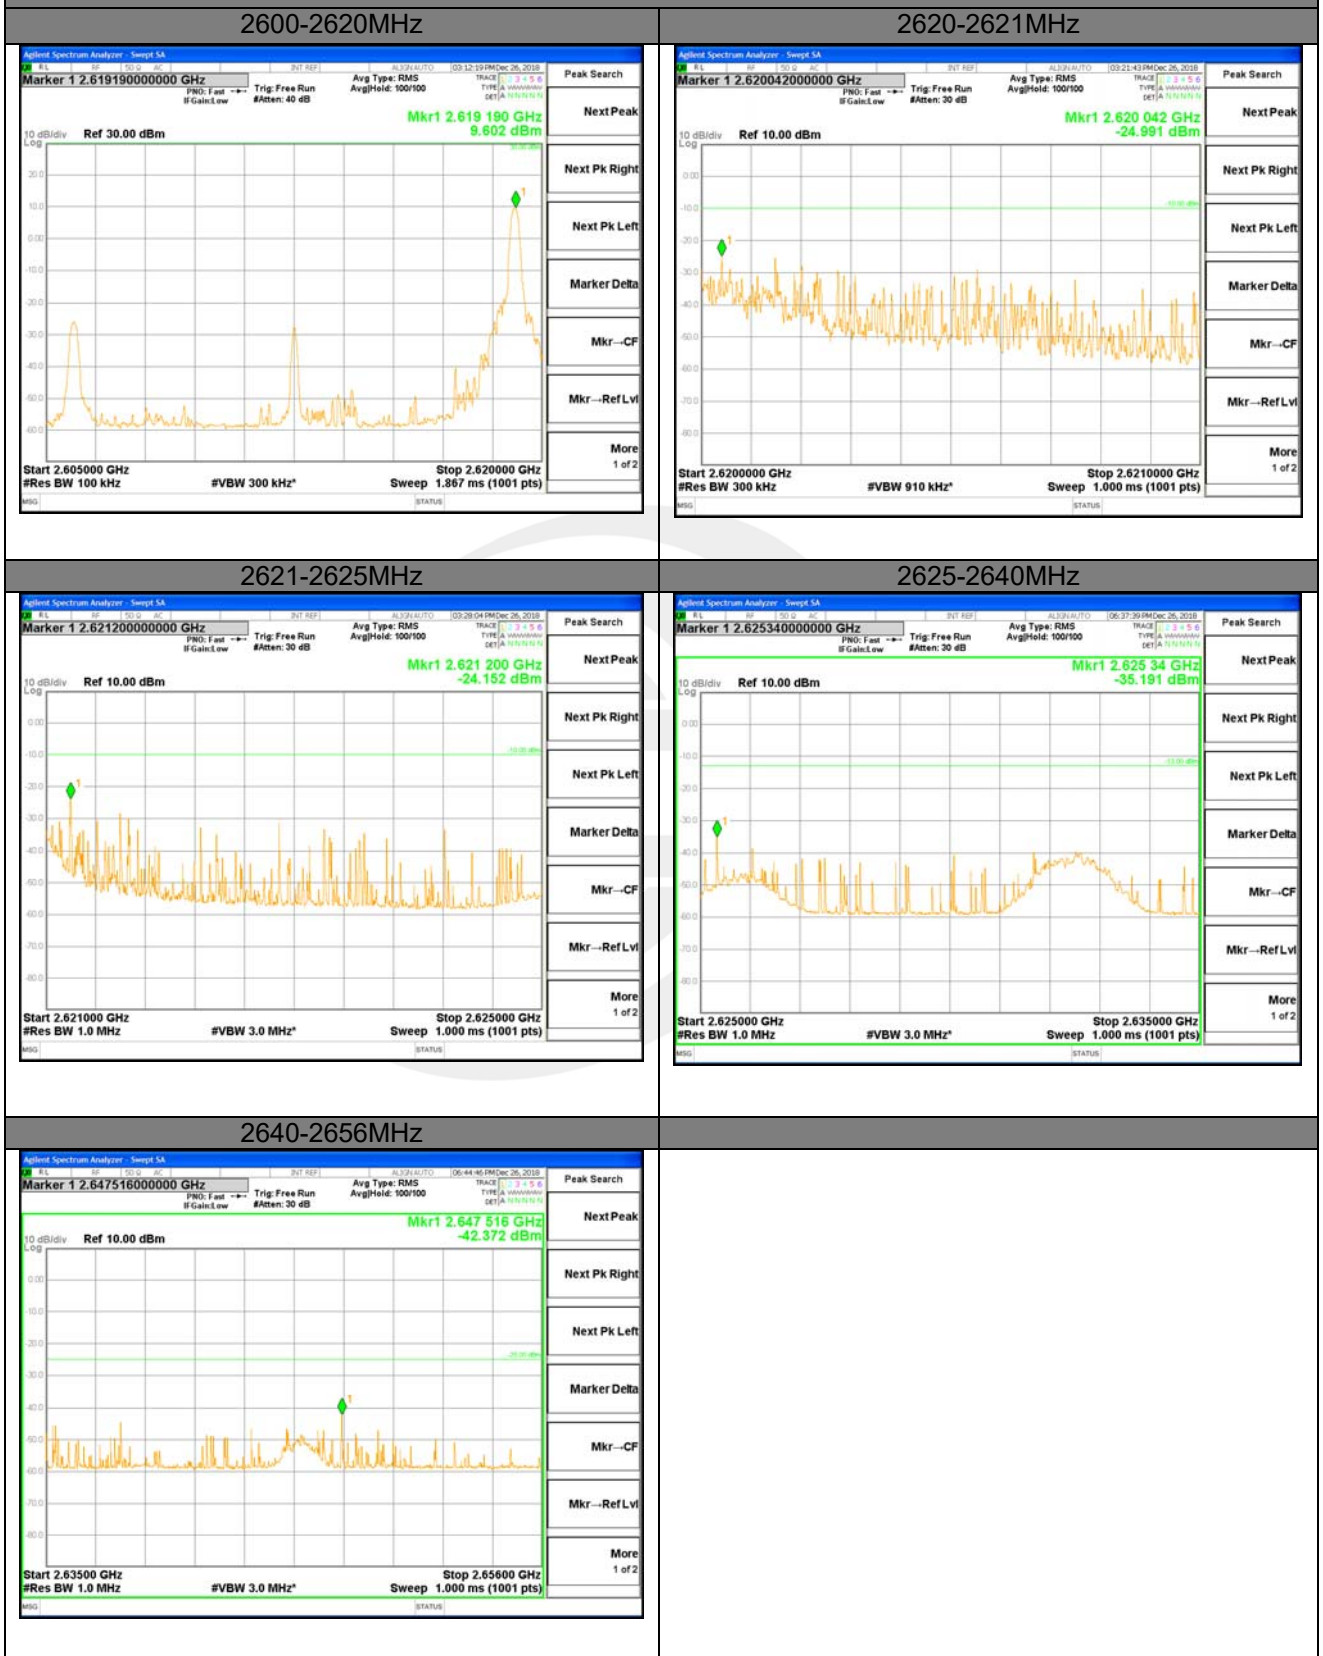

LTE band 38 / 15MHz /QPSK Highest Band Edge / 1 RB

LTE BAND 38

LTE BAND 38

LTE band 38 / 15MHz /QPSK Highest Band Edge / Full RB

2600-2620MHz

2620-2621MHz

2621-2625MHz

2625-2640MHz

2640-2656MHz

LTE BAND 38

LTE band 38 / 15MHz /16QAM Lowest Band Edge / 1 RB

2545-2550MHz

2550-2565MHz

2565-2569MHz

2569-2570MHz

2570-2590MHz

LTE BAND 38

LTE band 38 / 15MHz /16QAM Highest Band Edge / 1 RB

LTE BAND 38

LTE BAND 38

LTE band 38 / 15MHz / 16QAM Highest Band Edge / Full RB

2600-2620MHz

2620-2621MHz

2621-2625MHz

2625-2640MHz

2640-2656MHz

LTE BAND 38

LTE band 38 / 20MHz / QPSK Lowest Band Edge / 1 RB

2545-2550MHz

2550-2565MHz

2565-2569MHz

2569-2570MHz