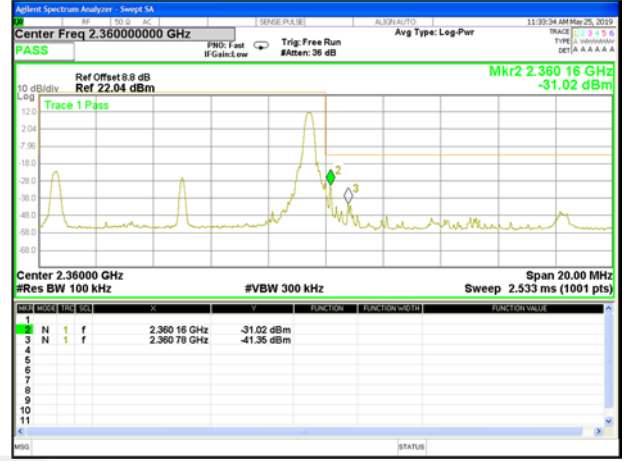

LTE band 40
2350MHz-2360MHz:

LTE Band 40 / 5MHz / QPSK

Lowest Band Edge / 1 RB

Highest Band Edge / 1 RB

Lowest Band Edge / Full RB

Highest Band Edge / Full RB

LTE band 40

LTE Band 40 / 5MHz / 16QAM

Lowest Band Edge / 1 RB

Highest Band Edge / 1 RB

Lowest Band Edge / Full RB

Highest Band Edge / Full RB

LTE band 40

LTE Band 40 / 10MHz / QPSK

Lowest Band Edge / 1 RB

Highest Band Edge / 1 RB

Lowest Band Edge / Full RB

Highest Band Edge / Full RB

LTE band 40

LTE Band 40 / 10MHz / 16QAM

Lowest Band Edge / 1 RB

Highest Band Edge / 1 RB

Lowest Band Edge / Full RB

Highest Band Edge / Full RB