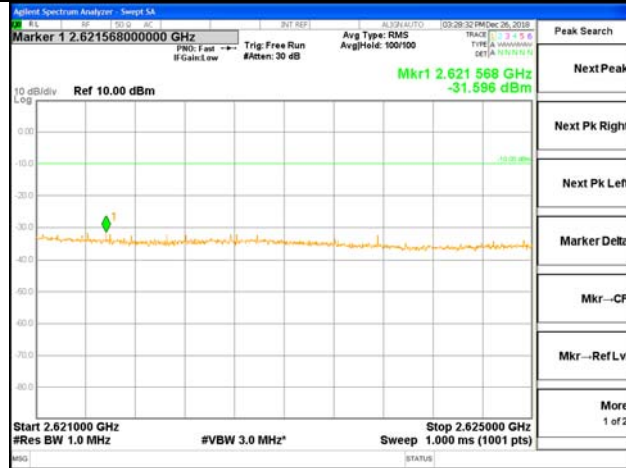

LTE BAND 38

LTE band 38 / 15MHz / QPSK Lowest Band Edge / 1 RB

2545-2550MHz

2550-2565MHz

2565-2569MHz

2569-2570MHz

2570-2590MHz

LTE BAND 38

LTE band 38 / 15MHz /QPSK Highest Band Edge / 1 RB

LTE BAND 38

LTE BAND 38

LTE band 38 / 15MHz /QPSK Highest Band Edge / Full RB

2600-2620MHz

2620-2621MHz

2621-2625MHz

2625-2640MHz

2640-2656MHz

LTE BAND 38

LTE band 38 / 15MHz /16QAM Lowest Band Edge / 1 RB

2545-2550MHz

2550-2565MHz

2565-2569MHz

2569-2570MHz

2570-2590MHz

LTE BAND 38

LTE band 38 / 15MHz /16QAM Highest Band Edge / 1 RB

LTE BAND 38

LTE BAND 38

LTE band 38 / 15MHz / 16QAM Highest Band Edge / Full RB

2600-2620MHz

2620-2621MHz

2621-2625MHz