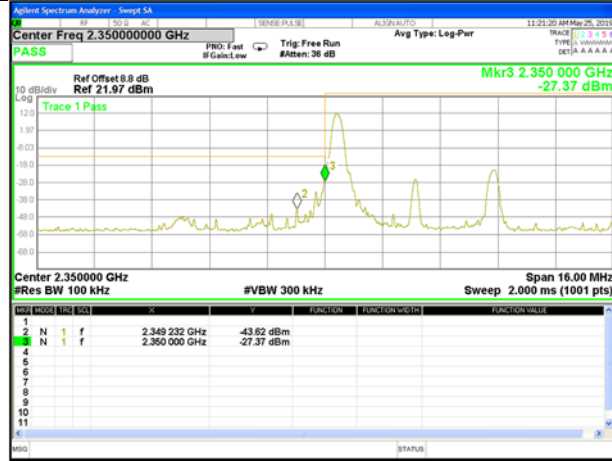

Lowest Band Edge / 1 RB

Highest Band Edge / 1 RB

Lowest Band Edge / Full RB

Highest Band Edge / Full RB

LTE band 40

LTE Band 40 / 10MHz / QPSK

Lowest Band Edge / 1 RB

Highest Band Edge / 1 RB

Lowest Band Edge / Full RB

Highest Band Edge / Full RB

LTE band 40

LTE Band 40 / 10MHz / 16QAM

Lowest Band Edge / 1 RB

Highest Band Edge / 1 RB

Lowest Band Edge / Full RB

Highest Band Edge / Full RB

LTE band 40
2350MHz-2360MHz:

LTE Band 40 / 5MHz / QPSK

Lowest Band Edge / 1 RB

Highest Band Edge / 1 RB

Lowest Band Edge / Full RB

Highest Band Edge / Full RB

LTE band 40

LTE Band 40 / 5MHz / 16QAM