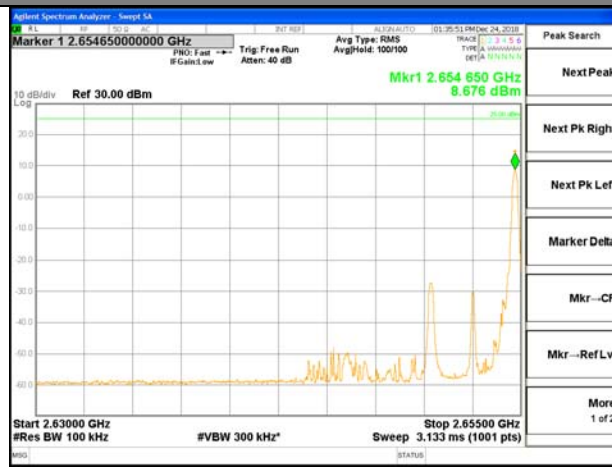

Lowest Band Edge / Full RB

Highest Band Edge / Full RB

LTE band 40

LTE Band 40 / 10MHz / 16QAM

Lowest Band Edge / 1 RB

Highest Band Edge / 1 RB

Lowest Band Edge / Full RB

Highest Band Edge / Full RB

LTE band 41

LTE band 41 / 5MHz /QPSK Lowest Band Edge / 1 RB

LTE band 41

LTE band 41 / 5MHz /QPSK Highest Band Edge / 1 RB

2630-2655MHz

2655-2656MHz

2656-2660MHz

2660-2670MHz

2670-2689MHz

LTE band 41

LTE band 41 / 5MHz /QPSK Lowest Band Edge / Full RB

LTE band 41

LTE band 41 / 5MHz /QPSK Highest Band Edge / Full RB