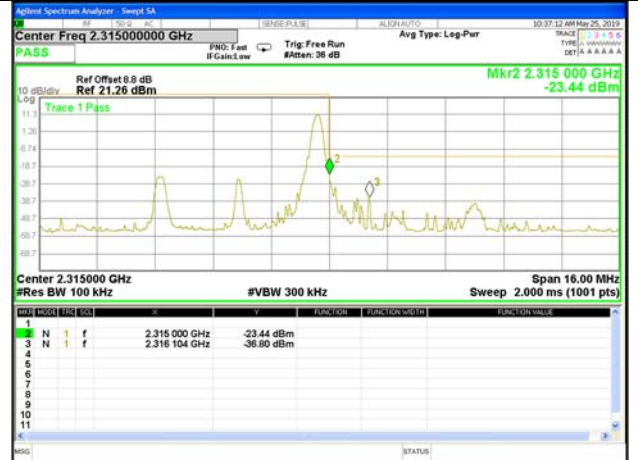

2570-2590MHz

LTE BAND 38

LTE band 38 / 20MHz / 16QAM Highest Band Edge / Full RB

2600-2620MHz

2620-2621MHz

2621-2625MHz

2625-2640MHz

2640-2656MHz

LTE band 40
2305MHz-2315MHz:

LTE Band 40 / 5MHz / QPSK

Lowest Band Edge / 1 RB

Highest Band Edge / 1 RB

Lowest Band Edge / Full RB

Highest Band Edge / Full RB

LTE band 40

LTE Band 40 / 5MHz / 16QAM

Lowest Band Edge / 1 RB

Highest Band Edge / 1 RB

Lowest Band Edge / Full RB

Highest Band Edge / Full RB

LTE band 40

LTE Band 40 / 10MHz / QPSK

Lowest Band Edge / 1 RB

Highest Band Edge / 1 RB