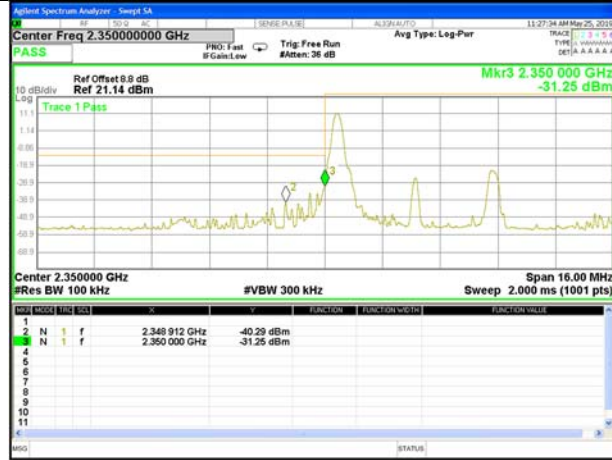

LTE band 40
2350MHz-2360MHz:

LTE Band 40 / 5MHz / QPSK

Lowest Band Edge / 1 RB

Highest Band Edge / 1 RB

Lowest Band Edge / Full RB

Highest Band Edge / Full RB

LTE band 40

LTE Band 40 / 5MHz / 16QAM

Lowest Band Edge / 1 RB

Highest Band Edge / 1 RB

Lowest Band Edge / Full RB

Highest Band Edge / Full RB

LTE band 40

LTE Band 40 / 10MHz / QPSK

Lowest Band Edge / 1 RB

Highest Band Edge / 1 RB