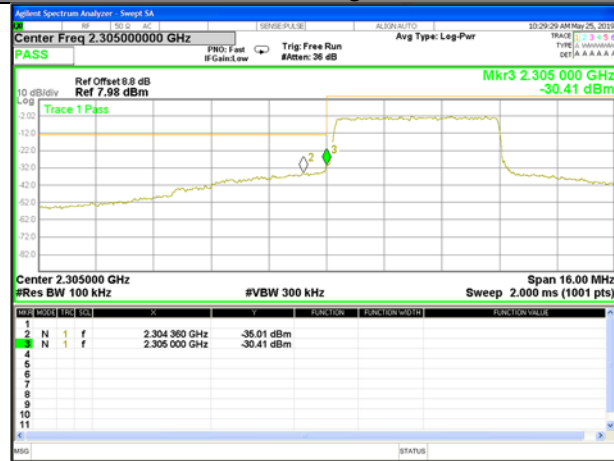

2570-2590MHz

LTE BAND 38

LTE band 38 / 20MHz / 16QAM Highest Band Edge / Full RB

2600-2620MHz

2620-2621MHz

2621-2625MHz

2625-2640MHz

2640-2656MHz

LTE band 40
2305MHz-2315MHz:

LTE Band 40 / 5MHz / QPSK

Lowest Band Edge / 1 RB

Highest Band Edge / 1 RB

Lowest Band Edge / Full RB

Highest Band Edge / Full RB

LTE band 40

LTE Band 40 / 5MHz / 16QAM

Lowest Band Edge / 1 RB

Highest Band Edge / 1 RB

Lowest Band Edge / Full RB

Highest Band Edge / Full RB

LTE band 40

LTE Band 40 / 10MHz / QPSK

Lowest Band Edge / 1 RB

Highest Band Edge / 1 RB

Lowest Band Edge / Full RB

Highest Band Edge / Full RB

LTE band 40

LTE Band 40 / 10MHz / 16QAM

Lowest Band Edge / 1 RB

Highest Band Edge / 1 RB

Lowest Band Edge / Full RB

Highest Band Edge / Full RB