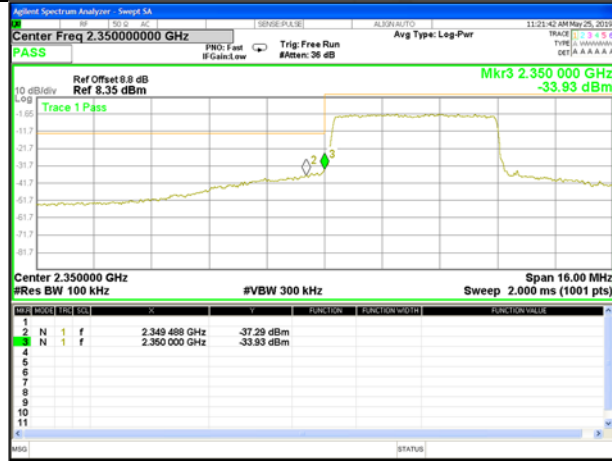

Lowest Band Edge / Full RB

Highest Band Edge / Full RB

LTE band 40

LTE Band 40 / 10MHz / 16QAM

Lowest Band Edge / 1 RB

Highest Band Edge / 1 RB

Lowest Band Edge / Full RB

Highest Band Edge / Full RB

LTE band 40
2350MHz-2360MHz:

LTE Band 40 / 5MHz / QPSK

Lowest Band Edge / 1 RB

Highest Band Edge / 1 RB

Lowest Band Edge / Full RB

Highest Band Edge / Full RB

LTE band 40

LTE Band 40 / 5MHz / 16QAM

Lowest Band Edge / 1 RB

Highest Band Edge / 1 RB

Lowest Band Edge / Full RB

Highest Band Edge / Full RB

LTE band 40

LTE Band 40 / 10MHz / QPSK

Lowest Band Edge / 1 RB

Highest Band Edge / 1 RB