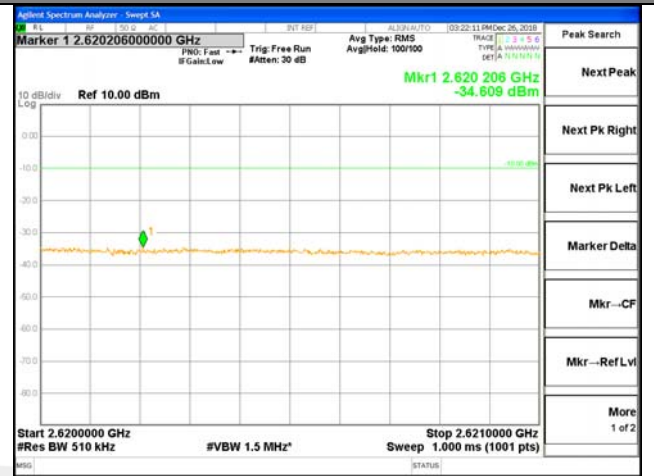

2569-2570MHz

2570-2590MHz

LTE BAND 38

LTE band 38 / 20MHz / 16QAM Highest Band Edge / 1 RB

LTE BAND 38

LTE band 38 / 20MHz / 16QAM Lowest Band Edge / Full RB
2545-2550MHz 2550-2565MHz

2565-2569MHz 2569-2570MHz

2570-2590MHz

LTE BAND 38

LTE band 38 / 20MHz / 16QAM Highest Band Edge / Full RB

2600-2620MHz

2620-2621MHz

2621-2625MHz

2625-2640MHz

2640-2656MHz

LTE band 40
2305MHz-2315MHz:

LTE Band 40 / 5MHz / QPSK

Lowest Band Edge / 1 RB

Highest Band Edge / 1 RB

Lowest Band Edge / Full RB

Highest Band Edge / Full RB

LTE band 40

LTE Band 40 / 5MHz / 16QAM