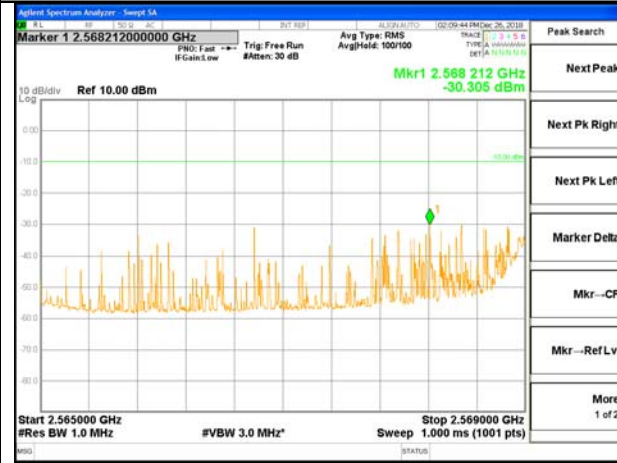

LTE band 38 / 15MHz /QPSK Highest Band Edge / 1 RB

LTE BAND 38

LTE BAND 38

LTE band 38 / 15MHz /QPSK Highest Band Edge / Full RB

2600-2620MHz

2620-2621MHz

2621-2625MHz

2625-2640MHz

2640-2656MHz

LTE BAND 38

LTE band 38 / 15MHz /16QAM Lowest Band Edge / 1 RB

2545-2550MHz

2550-2565MHz

2565-2569MHz

2569-2570MHz

2570-2590MHz

LTE BAND 38

LTE band 38 / 15MHz /16QAM Highest Band Edge / 1 RB

LTE BAND 38

LTE BAND 38

LTE band 38 / 15MHz / 16QAM Highest Band Edge / Full RB

2600-2620MHz

2620-2621MHz

2621-2625MHz

2625-2640MHz

2640-2656MHz

LTE BAND 38

LTE band 38 / 20MHz / QPSK Lowest Band Edge / 1 RB

2545-2550MHz

2550-2565MHz

2565-2569MHz

2569-2570MHz