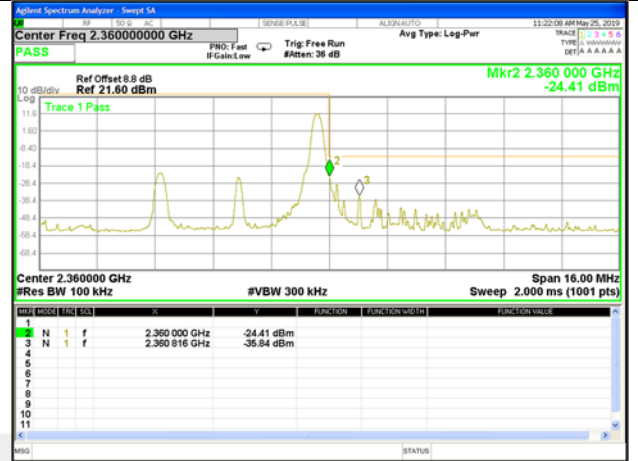

Lowest Band Edge / Full RB

Highest Band Edge / Full RB

LTE band 40

LTE Band 40 / 10MHz / 16QAM

Lowest Band Edge / 1 RB

Highest Band Edge / 1 RB

Lowest Band Edge / Full RB

Highest Band Edge / Full RB

LTE band 40
2350MHz-2360MHz:

LTE Band 40 / 5MHz / QPSK

Lowest Band Edge / 1 RB

Highest Band Edge / 1 RB

Lowest Band Edge / Full RB

Highest Band Edge / Full RB

LTE band 40

LTE Band 40 / 5MHz / 16QAM