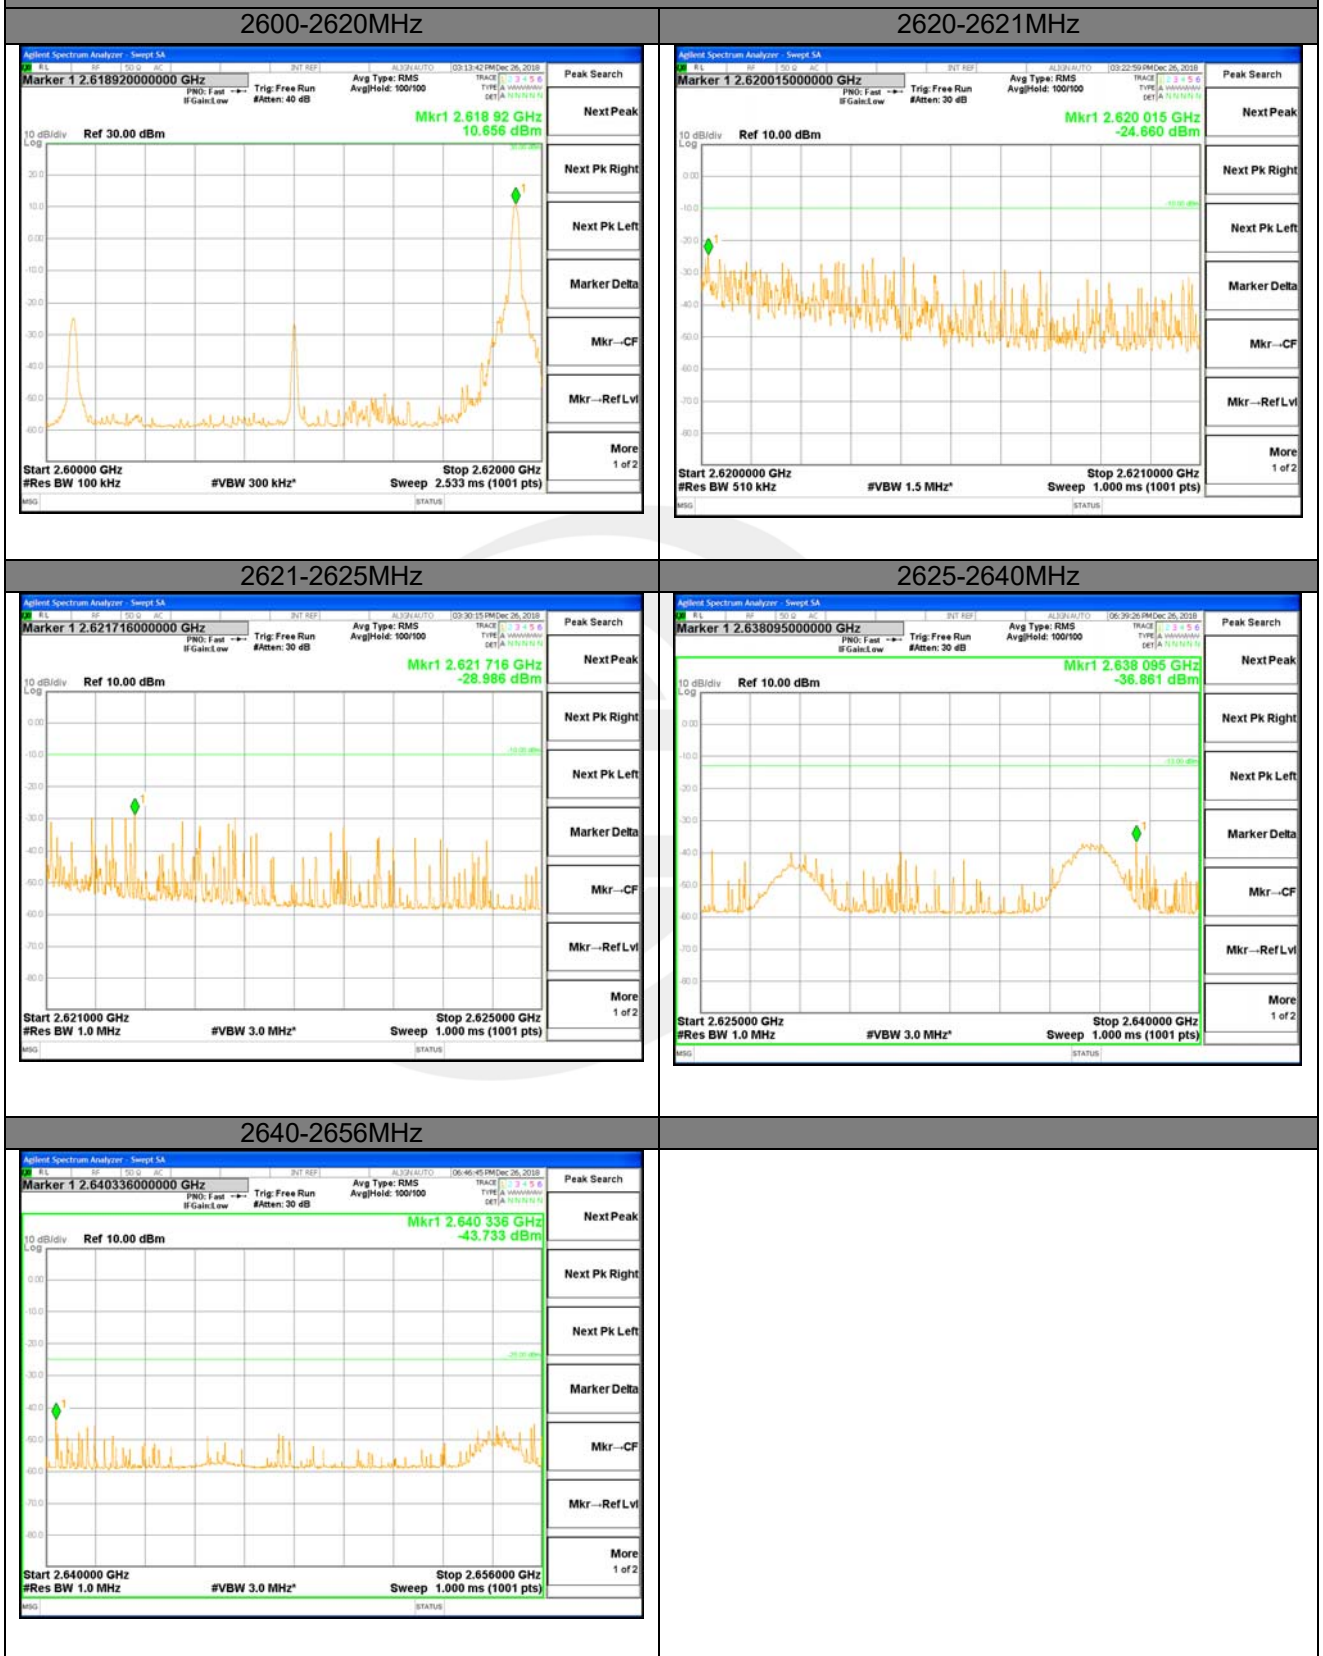

LTE BAND 38

LTE BAND 38

LTE band 38 / 20MHz /QPSK Highest Band Edge / Full RB

LTE BAND 38

LTE band 38 / 20MHz /16QAM Lowest Band Edge / 1 RB

2545-2550MHz

2550-2565MHz

2565-2569MHz

2569-2570MHz

2570-2590MHz

LTE BAND 38

LTE band 38 / 20MHz / 16QAM Highest Band Edge / 1 RB

LTE BAND 38

LTE band 38 / 20MHz / 16QAM Lowest Band Edge / Full RB
2545-2550MHz 2550-2565MHz

2565-2569MHz 2569-2570MHz

2570-2590MHz

LTE BAND 38

LTE band 38 / 20MHz / 16QAM Highest Band Edge / Full RB

2600-2620MHz

2620-2621MHz

2621-2625MHz

2625-2640MHz

2640-2656MHz

LTE band 40
2305MHz-2315MHz:

LTE Band 40 / 5MHz / QPSK

Lowest Band Edge / 1 RB

Highest Band Edge / 1 RB

Lowest Band Edge / Full RB

Highest Band Edge / Full RB

LTE band 40

LTE Band 40 / 5MHz / 16QAM