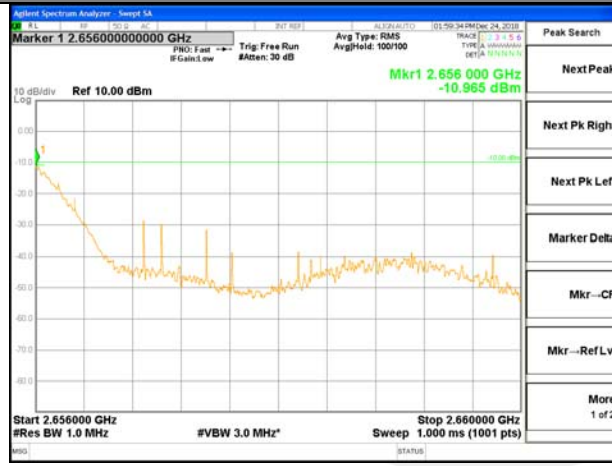

Lowest Band Edge / Full RB

Highest Band Edge / Full RB

LTE band 40

LTE Band 40 / 10MHz / 16QAM

Lowest Band Edge / 1 RB

Highest Band Edge / 1 RB

Lowest Band Edge / Full RB

Highest Band Edge / Full RB

LTE band 41

LTE band 41 / 5MHz /QPSK Lowest Band Edge / 1 RB

LTE band 41

LTE band 41 / 5MHz /QPSK Highest Band Edge / 1 RB

2630-2655MHz

2655-2656MHz

2656-2660MHz

2660-2670MHz

2670-2689MHz

LTE band 41

LTE band 41 / 5MHz /QPSK Lowest Band Edge / Full RB

LTE band 41

LTE band 41 / 5MHz /QPSK Highest Band Edge / Full RB