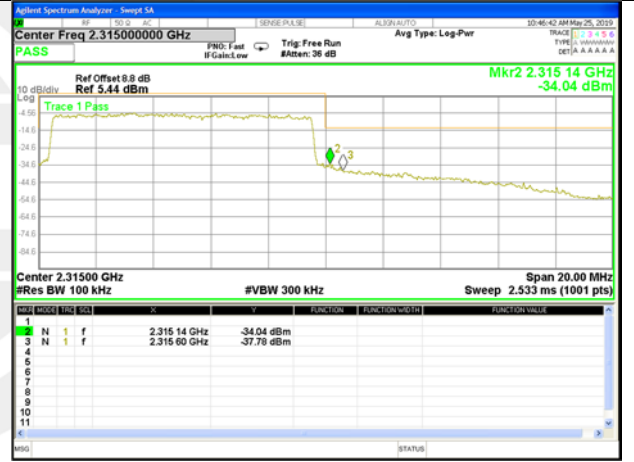

LTE band 40
2305MHz-2315MHz:

LTE Band 40 / 5MHz / QPSK

Lowest Band Edge / 1 RB

Highest Band Edge / 1 RB

Lowest Band Edge / Full RB

Highest Band Edge / Full RB

LTE band 40

LTE Band 40 / 5MHz / 16QAM

Lowest Band Edge / 1 RB

Highest Band Edge / 1 RB

Lowest Band Edge / Full RB

Highest Band Edge / Full RB

LTE band 40

LTE Band 40 / 10MHz / QPSK

Lowest Band Edge / 1 RB

Highest Band Edge / 1 RB

Lowest Band Edge / Full RB

Highest Band Edge / Full RB

LTE band 40

LTE Band 40 / 10MHz / 16QAM

Lowest Band Edge / 1 RB

Highest Band Edge / 1 RB

Lowest Band Edge / Full RB

Highest Band Edge / Full RB