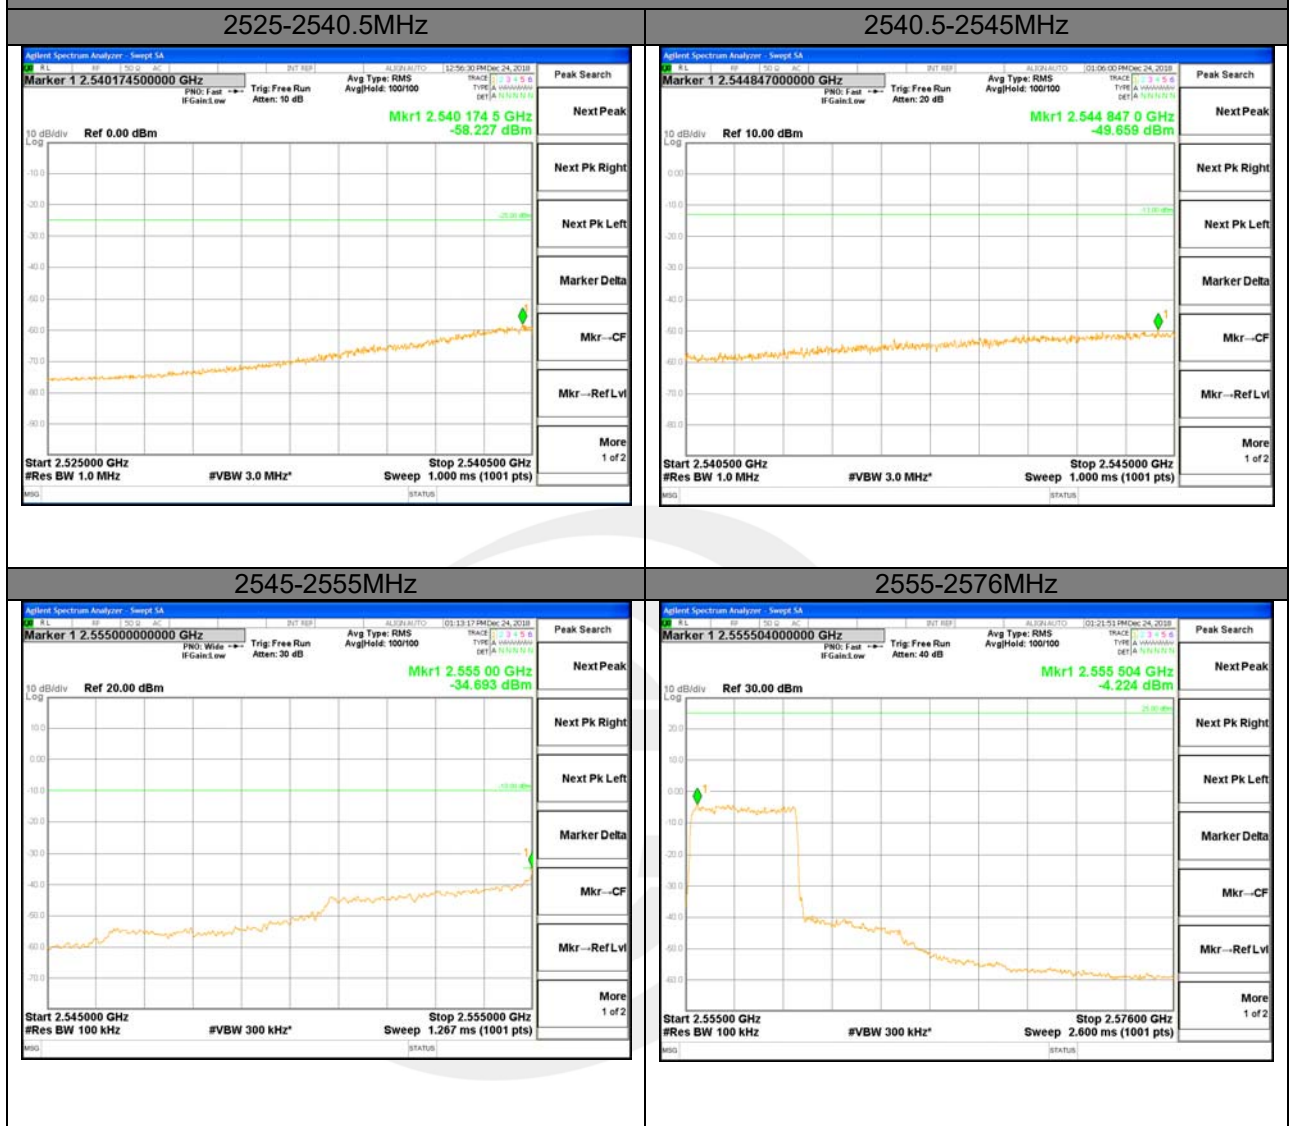

Lowest Band Edge / 1 RB

Highest Band Edge / 1 RB

Lowest Band Edge / Full RB

Highest Band Edge / Full RB

LTE band 40

LTE Band 40 / 10MHz / QPSK

Lowest Band Edge / 1 RB

Highest Band Edge / 1 RB

Lowest Band Edge / Full RB

Highest Band Edge / Full RB

LTE band 40

LTE Band 40 / 10MHz / 16QAM

Lowest Band Edge / 1 RB

Highest Band Edge / 1 RB

Lowest Band Edge / Full RB

Highest Band Edge / Full RB

LTE band 41

LTE band 41 / 5MHz /QPSK Lowest Band Edge / 1 RB

LTE band 41

LTE band 41 / 5MHz /QPSK Highest Band Edge / 1 RB

2630-2655MHz

2655-2656MHz

2656-2660MHz

2660-2670MHz

2670-2689MHz

LTE band 41

LTE band 41 / 5MHz /QPSK Lowest Band Edge / Full RB

LTE band 41

LTE band 41 / 5MHz /QPSK Highest Band Edge / Full RB