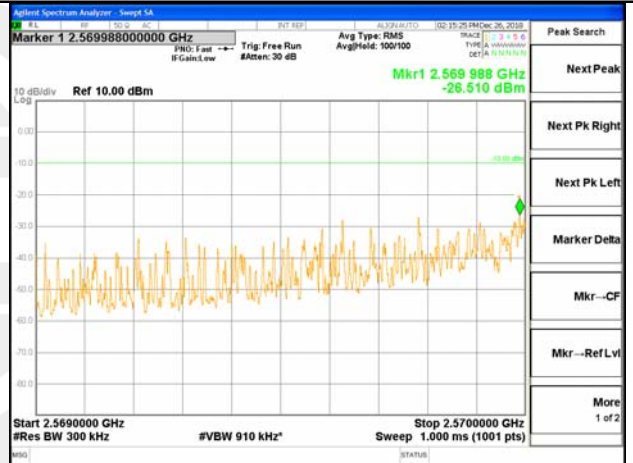

LTE band 38 / 15MHz /QPSK Highest Band Edge / 1 RB

LTE BAND 38

LTE BAND 38

LTE band 38 / 15MHz /QPSK Highest Band Edge / Full RB

2600-2620MHz

2620-2621MHz

2621-2625MHz

2625-2640MHz

2640-2656MHz

LTE BAND 38

LTE band 38 / 15MHz /16QAM Lowest Band Edge / 1 RB

2545-2550MHz

2550-2565MHz

2565-2569MHz

2569-2570MHz

2570-2590MHz

LTE BAND 38

LTE band 38 / 15MHz /16QAM Highest Band Edge / 1 RB

LTE BAND 38

LTE BAND 38

LTE band 38 / 15MHz / 16QAM Highest Band Edge / Full RB

2600-2620MHz

2620-2621MHz

2621-2625MHz

2625-2640MHz

2640-2656MHz

LTE BAND 38

LTE band 38 / 20MHz / QPSK Lowest Band Edge / 1 RB

2545-2550MHz

2550-2565MHz

2565-2569MHz

2569-2570MHz