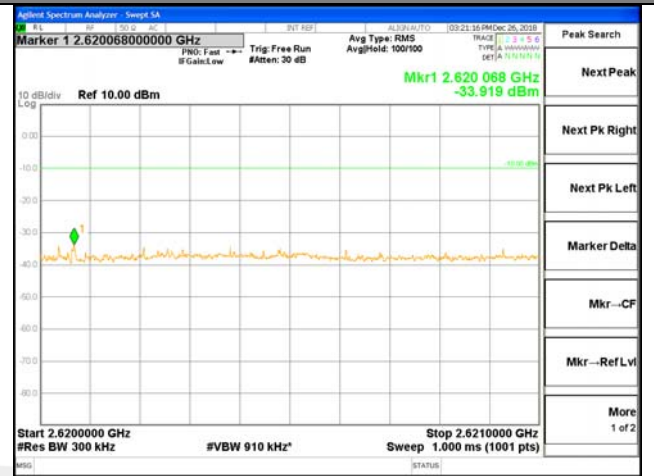

LTE BAND 38

LTE band 38 / 15MHz / QPSK Lowest Band Edge / 1 RB

2545-2550MHz

2550-2565MHz

2565-2569MHz

2569-2570MHz

2570-2590MHz

LTE BAND 38

LTE band 38 / 15MHz /QPSK Highest Band Edge / 1 RB

LTE BAND 38

LTE BAND 38

LTE band 38 / 15MHz /QPSK Highest Band Edge / Full RB

2600-2620MHz

2620-2621MHz

2621-2625MHz

2625-2640MHz

2640-2656MHz

LTE BAND 38

LTE band 38 / 15MHz /16QAM Lowest Band Edge / 1 RB

2545-2550MHz

2550-2565MHz

2565-2569MHz

2569-2570MHz

2570-2590MHz

LTE BAND 38

LTE band 38 / 15MHz /16QAM Highest Band Edge / 1 RB

LTE BAND 38

LTE BAND 38

LTE band 38 / 15MHz / 16QAM Highest Band Edge / Full RB

2600-2620MHz

2620-2621MHz

2621-2625MHz