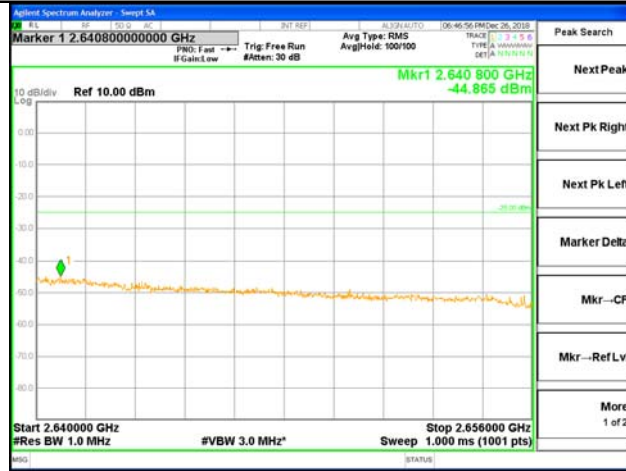

2569-2570MHz

2570-2590MHz

LTE BAND 38

LTE band 38 / 20MHz / 16QAM Highest Band Edge / 1 RB

LTE BAND 38

LTE band 38 / 20MHz / 16QAM Lowest Band Edge / Full RB
2545-2550MHz 2550-2565MHz

2565-2569MHz 2569-2570MHz

2570-2590MHz

LTE BAND 38

LTE band 38 / 20MHz / 16QAM Highest Band Edge / Full RB

2600-2620MHz

2620-2621MHz

2621-2625MHz

2625-2640MHz

2640-2656MHz

LTE band 40
2305MHz-2315MHz:

LTE Band 40 / 5MHz / QPSK

Lowest Band Edge / 1 RB

Highest Band Edge / 1 RB

Lowest Band Edge / Full RB

Highest Band Edge / Full RB

LTE band 40

LTE Band 40 / 5MHz / 16QAM

Lowest Band Edge / 1 RB

Highest Band Edge / 1 RB

Lowest Band Edge / Full RB

Highest Band Edge / Full RB

LTE band 40

LTE Band 40 / 10MHz / QPSK

Lowest Band Edge / 1 RB

Highest Band Edge / 1 RB