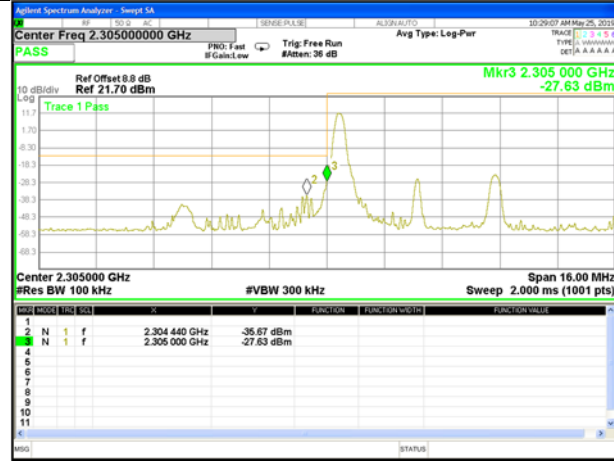

2569-2570MHz

2570-2590MHz

LTE BAND 38

LTE band 38 / 20MHz / 16QAM Highest Band Edge / 1 RB

LTE BAND 38

LTE band 38 / 20MHz / 16QAM Lowest Band Edge / Full RB
2545-2550MHz 2550-2565MHz

2565-2569MHz 2569-2570MHz

2570-2590MHz

LTE BAND 38

LTE band 38 / 20MHz / 16QAM Highest Band Edge / Full RB

2600-2620MHz

2620-2621MHz

2621-2625MHz

2625-2640MHz

2640-2656MHz

LTE band 40
2305MHz-2315MHz:

LTE Band 40 / 5MHz / QPSK

Lowest Band Edge / 1 RB

Highest Band Edge / 1 RB

Lowest Band Edge / Full RB

Highest Band Edge / Full RB

LTE band 40

LTE Band 40 / 5MHz / 16QAM