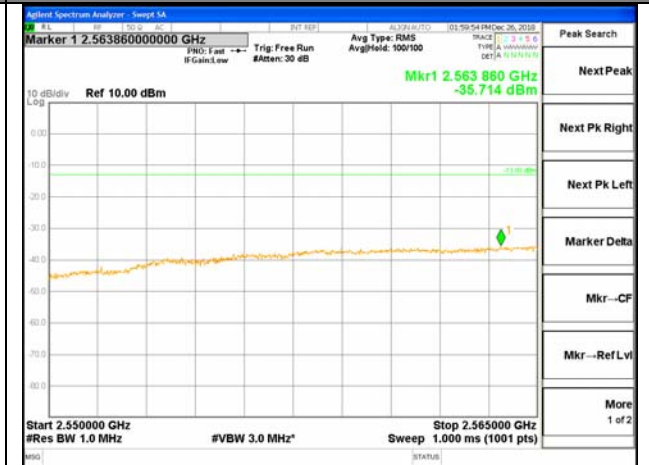

LTE BAND 38

LTE BAND 38

LTE band 38 / 20MHz /QPSK Highest Band Edge / Full RB

LTE BAND 38

LTE band 38 / 20MHz /16QAM Lowest Band Edge / 1 RB

2545-2550MHz

2550-2565MHz

2565-2569MHz

2569-2570MHz

2570-2590MHz

LTE BAND 38

LTE band 38 / 20MHz / 16QAM Highest Band Edge / 1 RB

LTE BAND 38

LTE band 38 / 20MHz / 16QAM Lowest Band Edge / Full RB
2545-2550MHz 2550-2565MHz

2565-2569MHz 2569-2570MHz

2570-2590MHz

LTE BAND 38

LTE band 38 / 20MHz / 16QAM Highest Band Edge / Full RB

2600-2620MHz

2620-2621MHz

2621-2625MHz

2625-2640MHz

2640-2656MHz

LTE band 40
2305MHz-2315MHz:

LTE Band 40 / 5MHz / QPSK

Lowest Band Edge / 1 RB

Highest Band Edge / 1 RB

Lowest Band Edge / Full RB

Highest Band Edge / Full RB

LTE band 40

LTE Band 40 / 5MHz / 16QAM