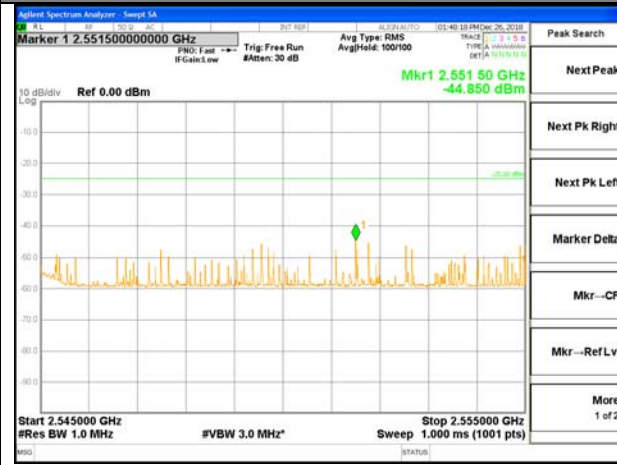

LTE band 38 / 15MHz /QPSK Highest Band Edge / 1 RB

LTE BAND 38

LTE BAND 38

LTE band 38 / 15MHz /QPSK Highest Band Edge / Full RB

2600-2620MHz

2620-2621MHz

2621-2625MHz

2625-2640MHz

2640-2656MHz

LTE BAND 38

LTE band 38 / 15MHz /16QAM Lowest Band Edge / 1 RB

2545-2550MHz

2550-2565MHz

2565-2569MHz

2569-2570MHz

2570-2590MHz

LTE BAND 38

LTE band 38 / 15MHz /16QAM Highest Band Edge / 1 RB

LTE BAND 38

LTE BAND 38

LTE band 38 / 15MHz / 16QAM Highest Band Edge / Full RB

2600-2620MHz

2620-2621MHz

2621-2625MHz

2625-2640MHz

2640-2656MHz

LTE BAND 38

LTE band 38 / 20MHz / QPSK Lowest Band Edge / 1 RB

2545-2550MHz

2550-2565MHz

2565-2569MHz

2569-2570MHz