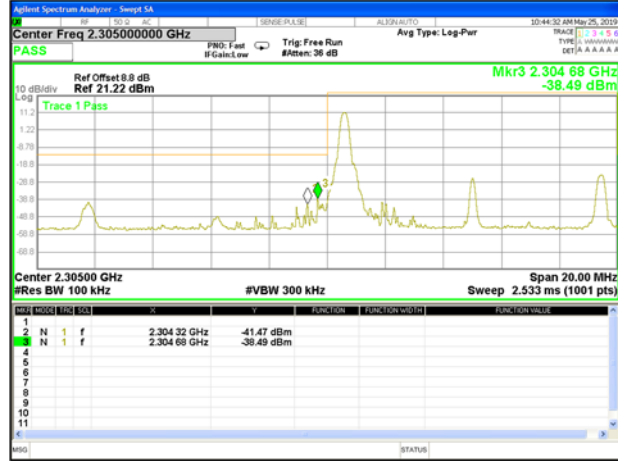

Lowest Band Edge / 1 RB

Highest Band Edge / 1 RB

Lowest Band Edge / Full RB

Highest Band Edge / Full RB

LTE band 40

LTE Band 40 / 10MHz / QPSK

Lowest Band Edge / 1 RB

Highest Band Edge / 1 RB

Lowest Band Edge / Full RB

Highest Band Edge / Full RB

LTE band 40

LTE Band 40 / 10MHz / 16QAM

Lowest Band Edge / 1 RB

Highest Band Edge / 1 RB

Lowest Band Edge / Full RB

Highest Band Edge / Full RB