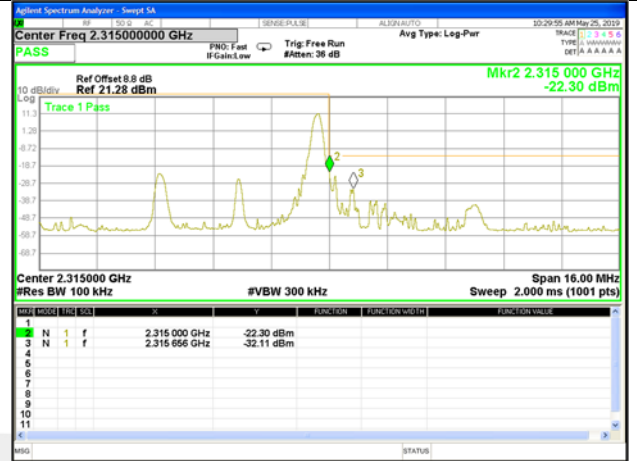

2569-2570MHz

2570-2590MHz

LTE BAND 38

LTE band 38 / 20MHz / 16QAM Highest Band Edge / 1 RB

LTE BAND 38

LTE band 38 / 20MHz / 16QAM Lowest Band Edge / Full RB
2545-2550MHz 2550-2565MHz

2565-2569MHz 2569-2570MHz

2570-2590MHz

LTE BAND 38

LTE band 38 / 20MHz / 16QAM Highest Band Edge / Full RB

2600-2620MHz

2620-2621MHz

2621-2625MHz

2625-2640MHz

2640-2656MHz

LTE band 40
2305MHz-2315MHz:

LTE Band 40 / 5MHz / QPSK

Lowest Band Edge / 1 RB

Highest Band Edge / 1 RB

Lowest Band Edge / Full RB

Highest Band Edge / Full RB

LTE band 40

LTE Band 40 / 5MHz / 16QAM